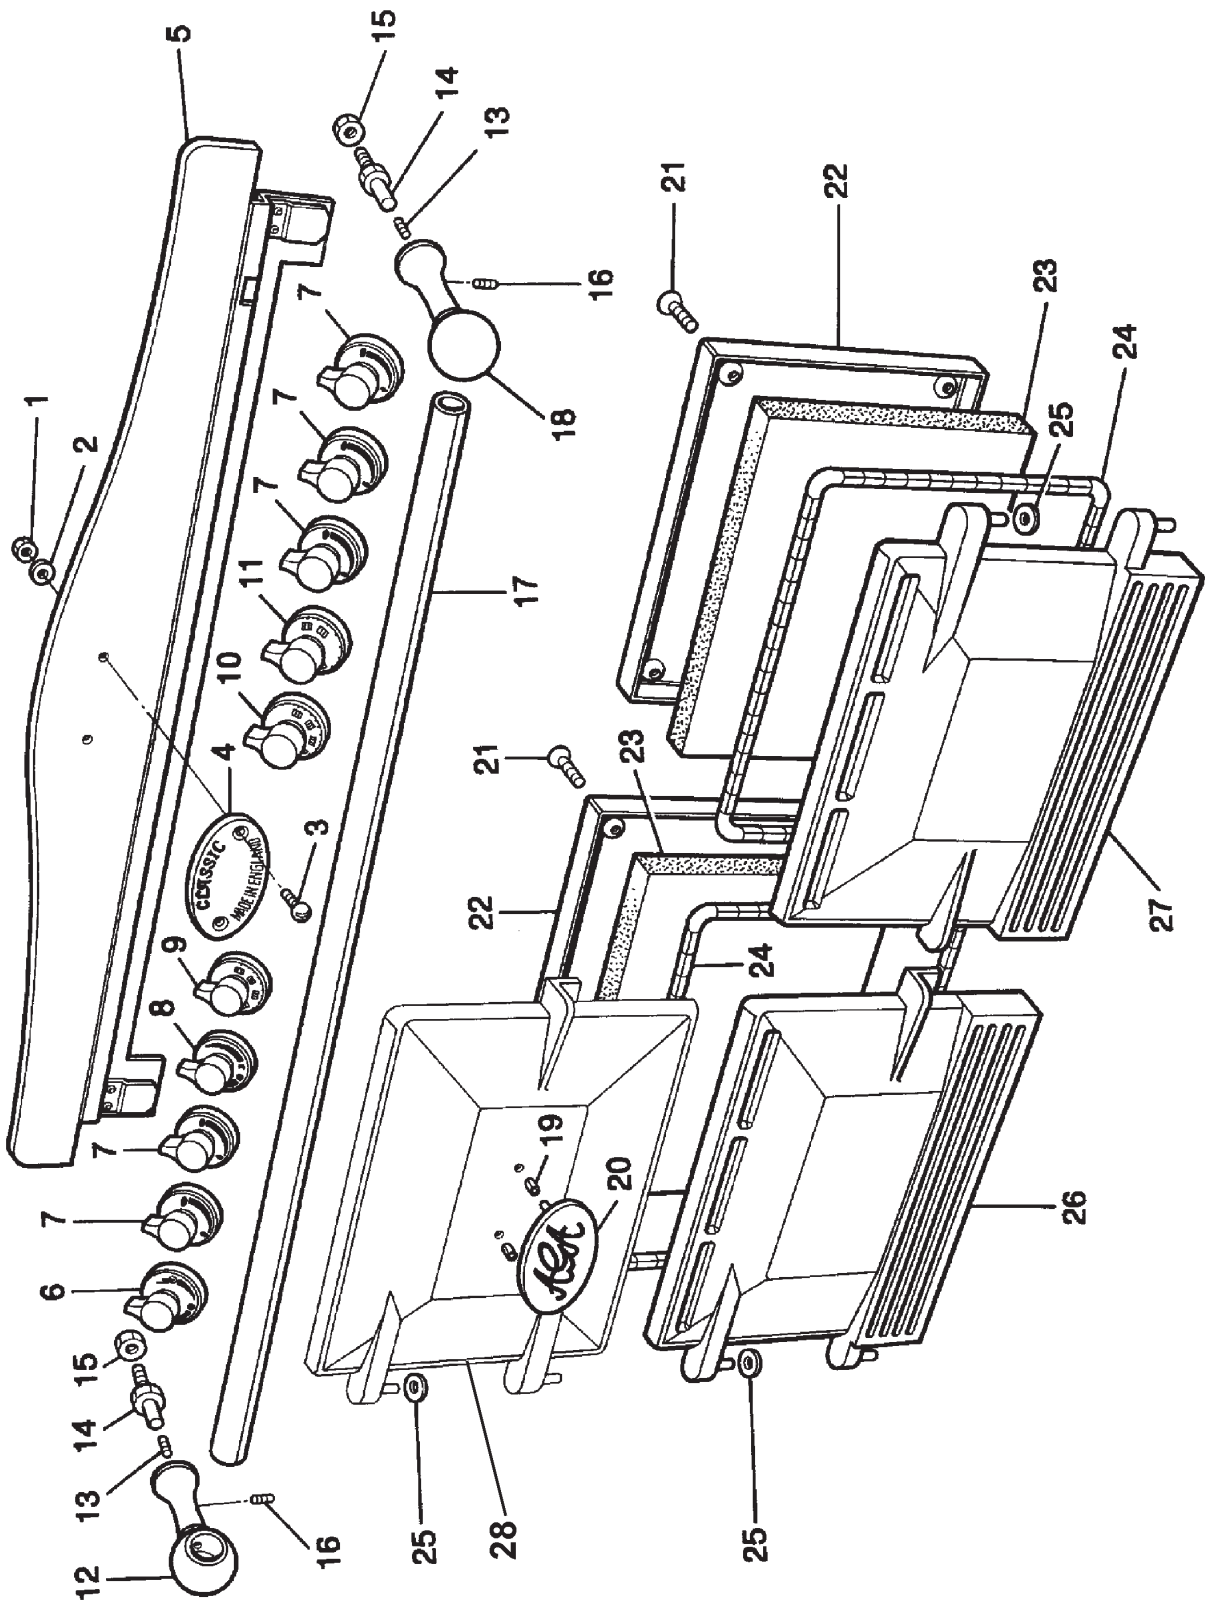

**AGA 6-4
CLASSIC
(UNIQUE PARTS LIST)**

***SPARE PARTS
MANUAL***

**AGA 6-4 CLASSIC
UNIQUE PARTS LIST**

**AGA 6-4 CLASSIC
UNIQUE PARTS LIST**

JANUARY 2011

ITEM No.	CAT No.	DESCRIPTION	PRODUCT CODE
1	R4501	M6 FULL NUT	KNUT52668
2	R2895	M6 WASHER	KWSR53308
3	A5523	DOME HEAD SCREW M6 x 23	KRCK500519
4	A5107	CLASSIC SPLASHBACK BADGE	AG4M251128
5	NCA	SPLASHBACK ASSEMBLY KNOB	AG4M251201
6	A4848	CONTROL KNOB - BURNER 4.5 kW	AG4M251220
7	A4849	CONTROL KNOB - BURNER	AG4M251221
8	A4847	CONTROL KNOB - GRILL	AG4M251219
9	A4844	CONTROL KNOB - FAN OVEN	AG4M251216
10	A4845	CONTROL KNOB - TOP OVEN	AG4M251217
11	A4846	CONTROL KNOB - SIMMERING OVEN	AG4M251218
12	NCA	L/H HANDRAIL BRACKET	AG4M250959
13	R5852	GRUB SCREW M5 x 16	AG4M250612
14	A4554	HANDRAIL BRACKET FASTENER	AG4M250533
15	R2630	M8 FULL NUT	KNUT53061
16	NCA	CONE POINT GRUB SCREW M5 x 6	KGRB500526
17	NCA	HANDRAIL BAR	AG4M250379
18	NCA	RH HANDRAIL BRACKET	AG4M250958
18A	A4791	HANDRAIL ASSEMBLY COMPLETE	AG4M250960
19	A1567	FIXING CLIPS FOR ITEM 20 (PAIR)	AO9M38850PR
20	A3798	CLASSIC DOOR BADGE	AG4M210990
21	A5255	SCREW M6 x 20 LG	KCSK500339
22	A3022	DOOR LINING PANEL - UP TO M06-179	AG4M250923
22A	A5190	DOOR LINING PANEL - FROM M06-179	AG4M240436
23	R6413	ROCKWOOL	MRWF35400
24	A3954	DOOR SEAL ROPE 4 x 1185 LG	AE1M230400
25	A4950	WASHER	KWSR53500
26	NCA	LH BOTTOM DOOR - CLASSIC	AG5E250965
26A	A5179	LH BOTTOM DOOR - CLASSIC COMPLETE	AG9M997574
27	NCA	RH BOTTOM DOOR - CLASSIC	AG5E251198
27A	A4921	RH BOTTOM DOOR - CLASSIC COMPLETE	AG9M997177
28	A4770	GRILL DOOR ASSY - CLASSIC	AG9M997062