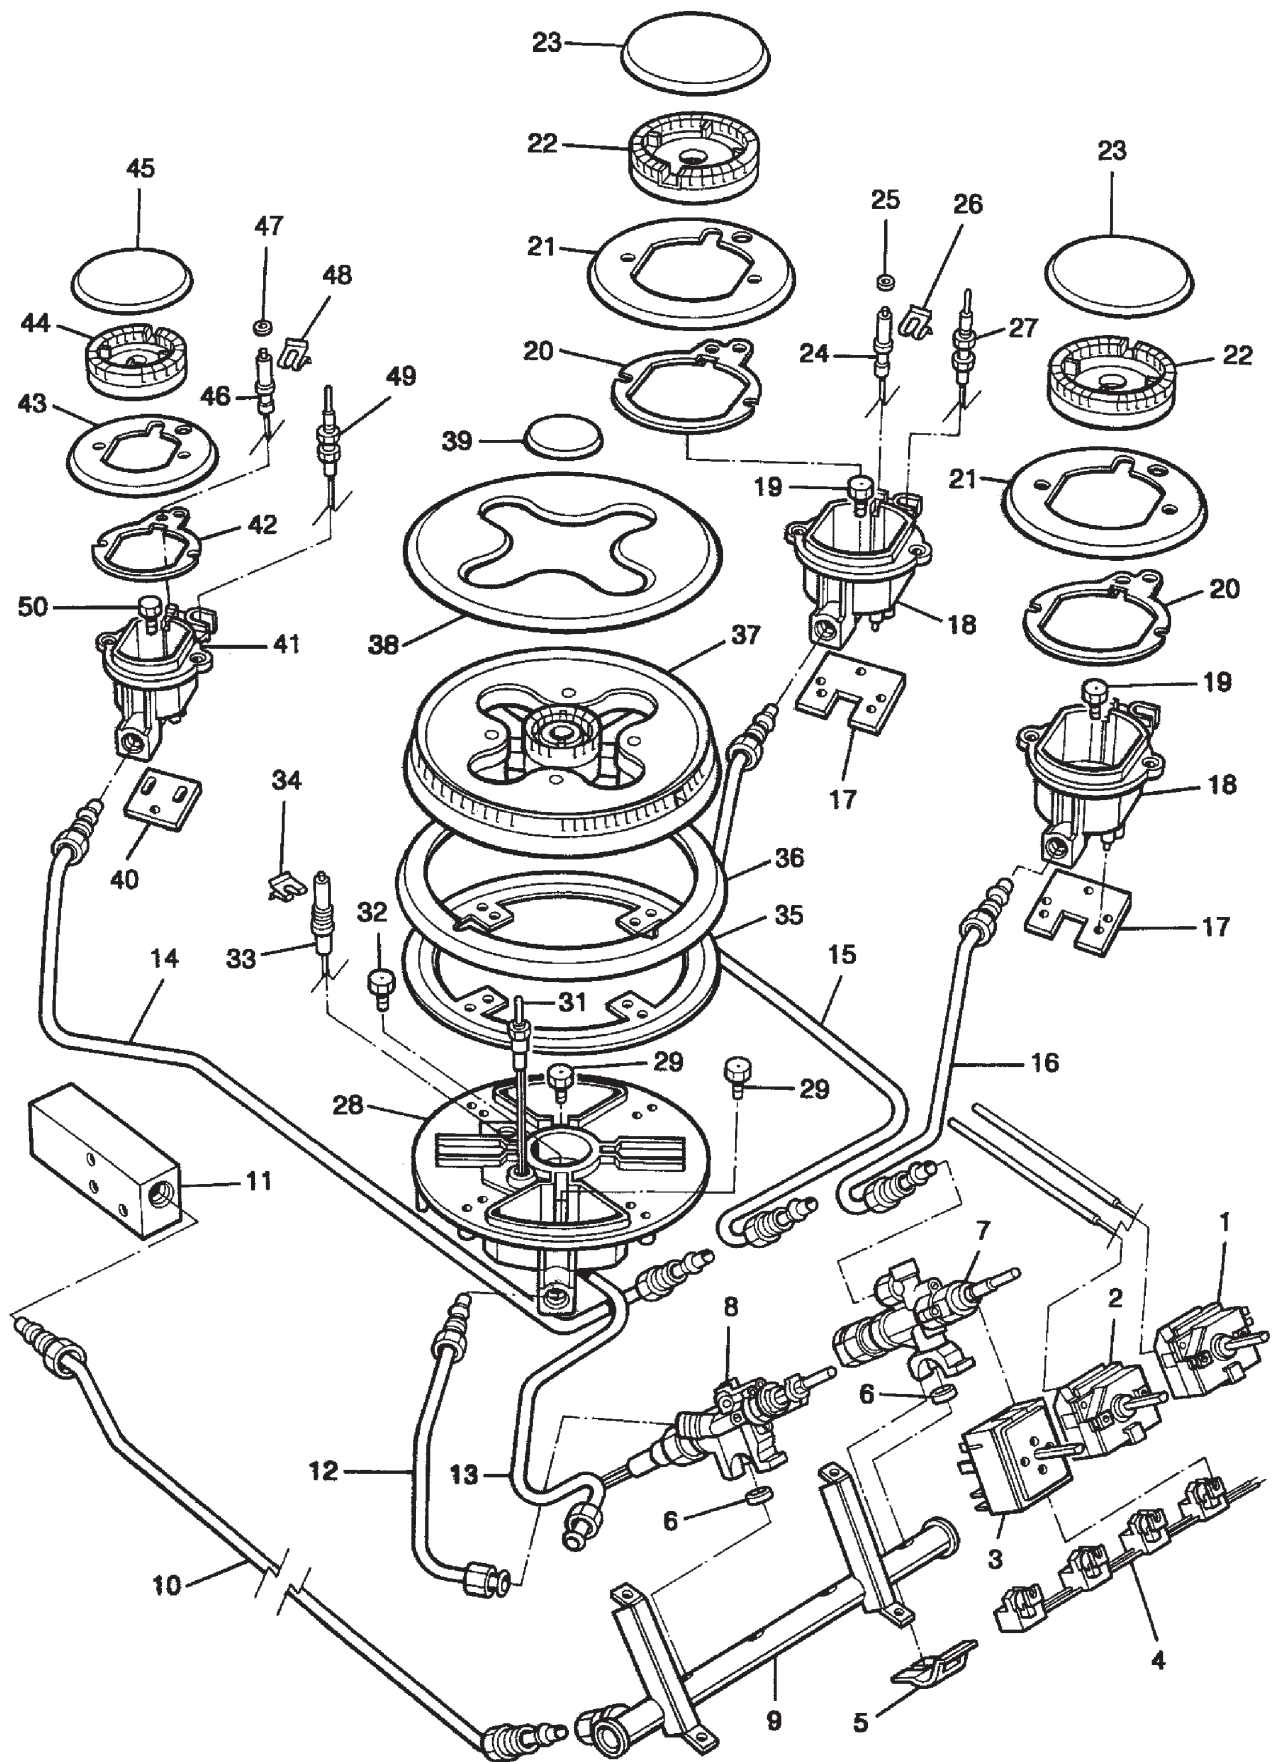

**AGA 4-2  
(WITH FFD'S)**

***SPARE PARTS  
MANUAL***

AGA 4-2 (WITH FFD'S)  
HOTPLATE BURNER PARTS

**AGA 4-2 (WITH FFD'S)  
HOTPLATE BURNER PARTS**

**JANUARY 2011**

<b>ITEM No.</b>	<b>CAT No.</b>	<b>DESCRIPTION</b>	<b>PRODUCT CODE</b>
1	A4507	FAN OVEN STAT	AG4T251101
2	A4518	CONVENTIONAL OVEN T/STAT	AG4T251115
3	A4524	GRILL -REG - PUSH & TURN	AG4T251053
4	A4679	MICROSWITCH HARNESS	AG4M250943
5	NCA	BRACKET - TAP MOUNTING	AG4M251012
6	NCA	WASHER	NCA
7	A4523	GAS TAP (3.0 kW) - NG	AG4M250901
7A	A4839	GAS TAP (3.0 kW) - LPG	AG1M251188
7B	A4522	GAS TAP (1.75kW) - NG	AG4M250900
7C	A4979	GAS TAP (1.75 kW) - LPG	AG1M251187
8	A4521	2-WAY DUAL GAS TAP (4.5 kW) - NG	AG4M250899
8A	A4980	GAS TAP (4.0 kW) - LPG	AG1M251186
9	A5632	GAS RAIL	AG4M250910
10	NCA	TUBE GAS RAIL - INPUT	AG4M250940
11	NCA	GAS CONNECTION BLOCK	AG4M250929
12	A5640	TUBE GAS 4.5 kW OUTER	AG4M250936
13	A5639	TUBE GAS 4.5 kW INNER	AG4M250935
14	A5641	TUBE GAS 1.75 kW LEFT BACK	AG4M250937
15	A5646	TUBE GAS 3.0 kW REAR	AG4M250939
16	A5645	TUBE GAS 3.0 kW FRONT	AG4M250938
17	A3976	SPACER - RAPIDE	AG4M250033
18	M0079	BURNER CUP C/W INJECTOR 116 (NG)	AG4M250133
19	A3234	INJECTOR NG No. 116	AG4M998434
19A	A3231	INJECTOR LPG No. 85 (3.0 kW)	AG4M250120
20	A4820	GASKET	AG4M251008
21	A4520	SKIRT 3.0 kW (RAPID)	AG4M251044
22	A3194	FLAME SPREADER 2.5/3.0 kW	AG4M250125
23	A3195	BURNER CAP (3.0 kW)	AG4M250126
24	A4662	ELECTRODE C/W LEAD 600mm	AG4M251064
25	M0010	WASHER (3.5 kW)	AG4M250028
26	A3216	CLIP	AG4M250031
27	A4525	THERMOCOUPLE 600mm (810)	AG4M250912
27A	NCA	NUT - THERMOCOUPLE	AG4M251005
28	A4757	BURNER BASE C/W INJS	AG4M251015
29	A4760	NG INJECTOR - 4.5 kW (1.00Z)	AG4M998973
	A4532	LPG INJECTOR - 4.0 kW (0.66)	AG4M250945
31	A4526	THERMOCOUPLE	AG4M250941
32	A4560	LPG INJECTOR - 4.0 kW (0.46)	AG4M250944
	A4761	NG INJECTOR - 4.5 kW (0.66X)	AG4M998974
33	A4663	ELECTRODE C/W LEAD 1100mm	AG4M251065
34	A3216	CLIP	AG4M250031
35	A4660	GASKET - CUP	AG4M251011
36	A4758	BURNER SKIRT	AG4M250857
37	A4533	4.5 kW FLAME SPREADER	AG4M251016
38	A4759	4.5 kW EXTERNAL BLK LID	AG4M251017
39	A4563	4.5 kW INTERNAL BLK LID	AG4M251018
40	A4346	SPACER	AG4M250032
41	M0078	BURNER CUP C/W INJECTOR - 097 (NG)	AG4M250132
42	A4819	GASKET - BURNER BASE	AG4M251007
43	A4817	BURNER SKIRT 1.75 kW	AG4M251043
44	NCA	FLAME SPREADER - 5 kW	AG4M251023
45	A3193	CAP - BURNER 1.75 kW	AG4M250124
46		SEE ITEM 24	
47		SEE ITEM 25	
48		SEE ITEM 26	
49	A4871	SEE ITEM 27	
50	A4561	INJECTOR - NG/TEST NIPPLE - 1.75 kW	AG4M251066
		INJECTOR - LPG/TEST NIPPLE - 1.75 kW	AG4M251067