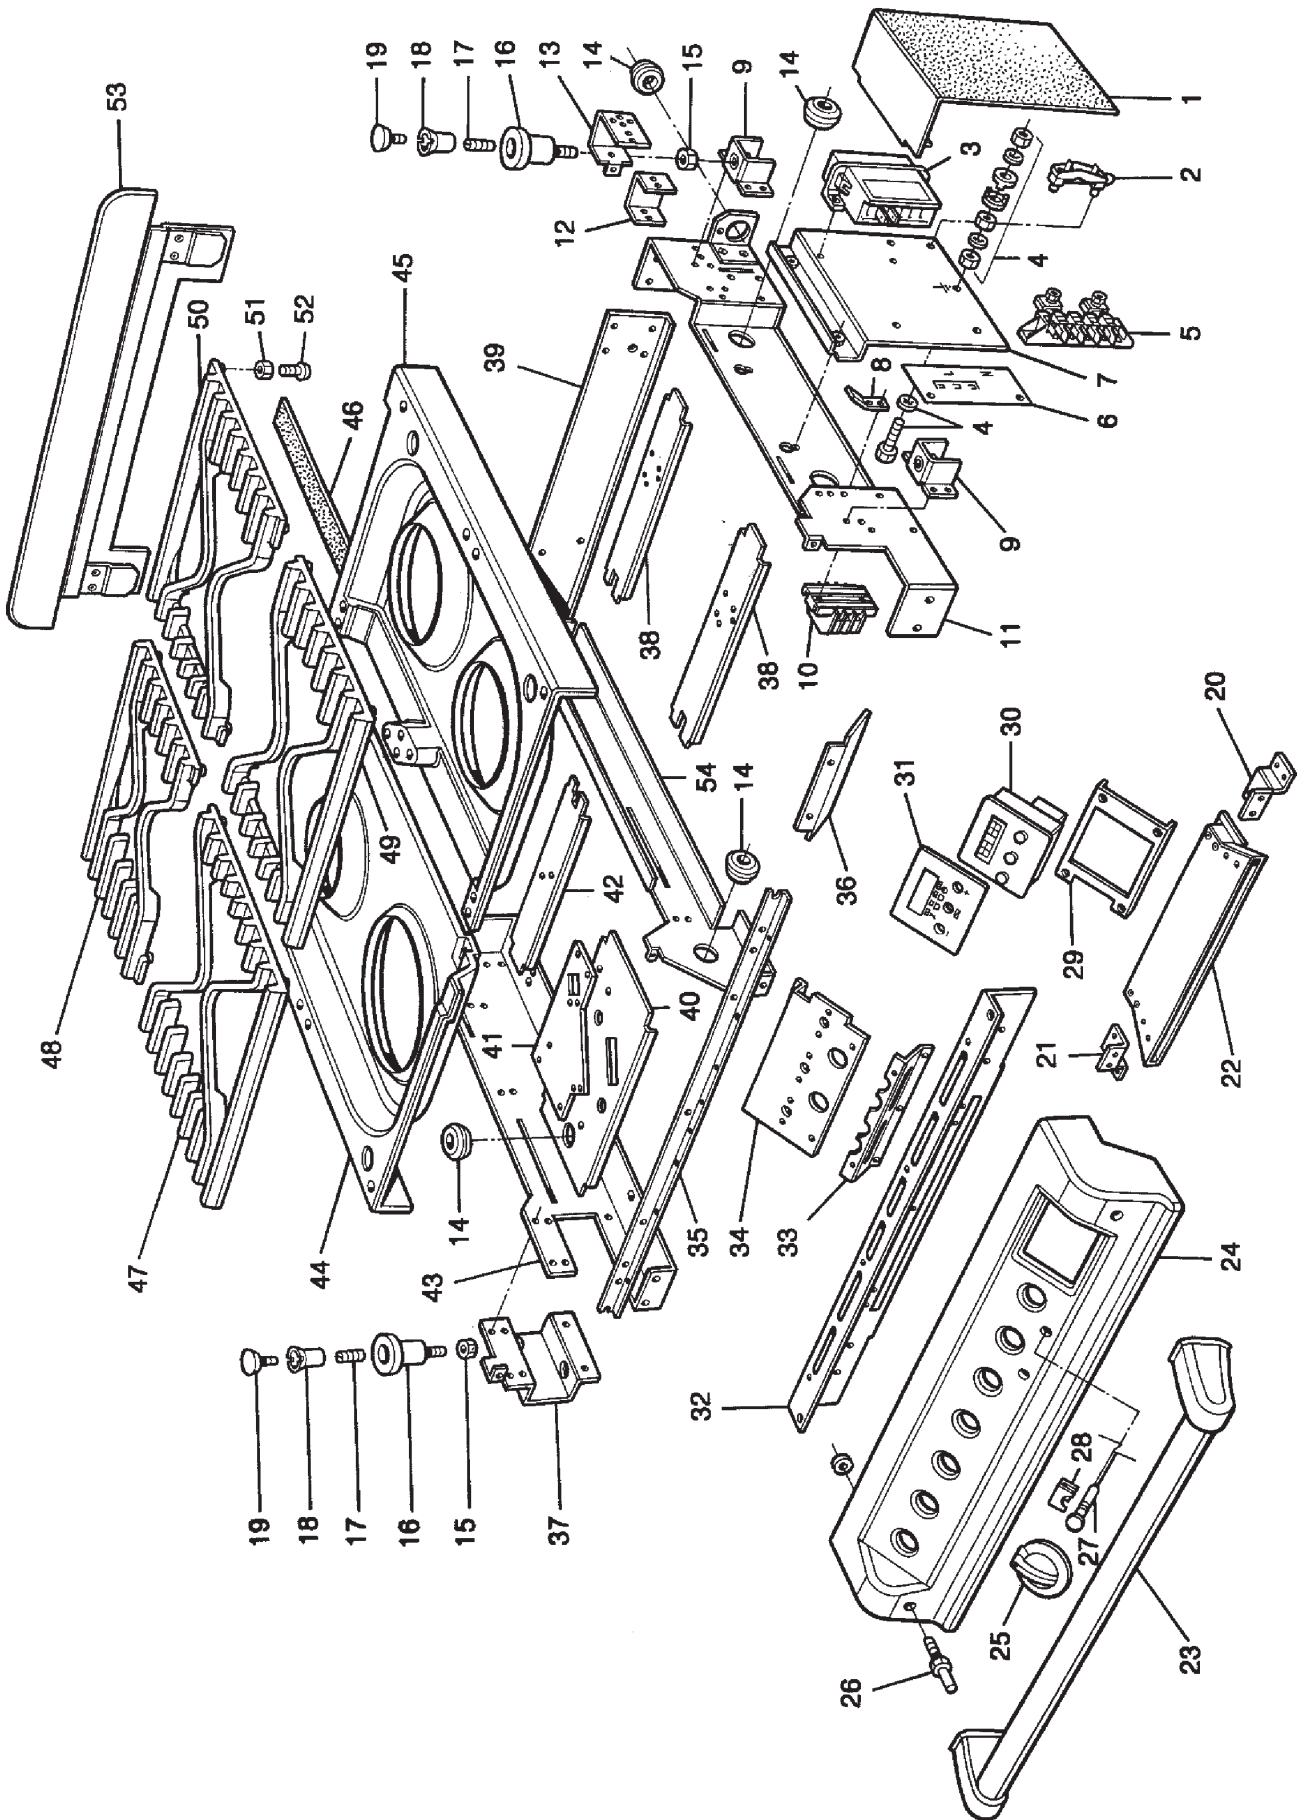

**AGA 4-2  
(WITH FFD'S)**

***SPARE PARTS  
MANUAL***

AGA 4-2 (WITH FFD'S)  
HOTPLATE BURNER PARTS

**AGA 4-2 (WITH FFD'S)  
HOTPLATE BURNER PARTS**

**JANUARY 2011**

<b>ITEM No.</b>	<b>CAT No.</b>	<b>DESCRIPTION</b>	<b>PRODUCT CODE</b>
1	A4507	FAN OVEN STAT	AG4T251101
2	A4518	CONVENTIONAL OVEN T/STAT	AG4T251115
3	A4524	GRILL -REG - PUSH & TURN	AG4T251053
4	A4679	MICROSWITCH HARNESS	AG4M250943
5	NCA	BRACKET - TAP MOUNTING	AG4M251012
6	NCA	WASHER	NCA
7	A4523	GAS TAP (3.0 kW) - NG	AG4M250901
7A	A4839	GAS TAP (3.0 kW) - LPG	AG1M251188
7B	A4522	GAS TAP (1.75kW) - NG	AG4M250900
7C	A4979	GAS TAP (1.75 kW) - LPG	AG1M251187
8	A4521	2-WAY DUAL GAS TAP (4.5 kW) - NG	AG4M250899
8A	A4980	GAS TAP (4.0 kW) - LPG	AG1M251186
9	A5632	GAS RAIL	AG4M250910
10	NCA	TUBE GAS RAIL - INPUT	AG4M250940
11	NCA	GAS CONNECTION BLOCK	AG4M250929
12	A5640	TUBE GAS 4.5 kW OUTER	AG4M250936
13	A5639	TUBE GAS 4.5 kW INNER	AG4M250935
14	A5641	TUBE GAS 1.75 kW LEFT BACK	AG4M250937
15	A5646	TUBE GAS 3.0 kW REAR	AG4M250939
16	A5645	TUBE GAS 3.0 kW FRONT	AG4M250938
17	A3976	SPACER - RAPIDE	AG4M250033
18	M0079	BURNER CUP C/W INJECTOR 116 (NG)	AG4M250133
19	A3234	INJECTOR NG No. 116	AG4M998434
19A	A3231	INJECTOR LPG No. 85 (3.0 kW)	AG4M250120
20	A4820	GASKET	AG4M251008
21	A4520	SKIRT 3.0 kW (RAPID)	AG4M251044
22	A3194	FLAME SPREADER 2.5/3.0 kW	AG4M250125
23	A3195	BURNER CAP (3.0 kW)	AG4M250126
24	A4662	ELECTRODE C/W LEAD 600mm	AG4M251064
25	M0010	WASHER (3.5 kW)	AG4M250028
26	A3216	CLIP	AG4M250031
27	A4525	THERMOCOUPLE 600mm (810)	AG4M250912
27A	NCA	NUT - THERMOCOUPLE	AG4M251005
28	A4757	BURNER BASE C/W INJS	AG4M251015
29	A4760	NG INJECTOR - 4.5 kW (1.00Z)	AG4M998973
	A4532	LPG INJECTOR - 4.0 kW (0.66)	AG4M250945
31	A4526	THERMOCOUPLE	AG4M250941
32	A4560	LPG INJECTOR - 4.0 kW (0.46)	AG4M250944
	A4761	NG INJECTOR - 4.5 kW (0.66X)	AG4M998974
33	A4663	ELECTRODE C/W LEAD 1100mm	AG4M251065
34	A3216	CLIP	AG4M250031
35	A4660	GASKET - CUP	AG4M251011
36	A4758	BURNER SKIRT	AG4M250857
37	A4533	4.5 kW FLAME SPREADER	AG4M251016
38	A4759	4.5 kW EXTERNAL BLK LID	AG4M251017
39	A4563	4.5 kW INTERNAL BLK LID	AG4M251018
40	A4346	SPACER	AG4M250032
41	M0078	BURNER CUP C/W INJECTOR - 097 (NG)	AG4M250132
42	A4819	GASKET - BURNER BASE	AG4M251007
43	A4817	BURNER SKIRT 1.75 kW	AG4M251043
44	NCA	FLAME SPREADER - 5 kW	AG4M251023
45	A3193	CAP - BURNER 1.75 kW	AG4M250124
46		SEE ITEM 24	
47		SEE ITEM 25	
48		SEE ITEM 26	
49	A4871	SEE ITEM 27	
50	A4561	INJECTOR - NG/TEST NIPPLE - 1.75 kW	AG4M251066
		INJECTOR - LPG/TEST NIPPLE - 1.75 kW	AG4M251067