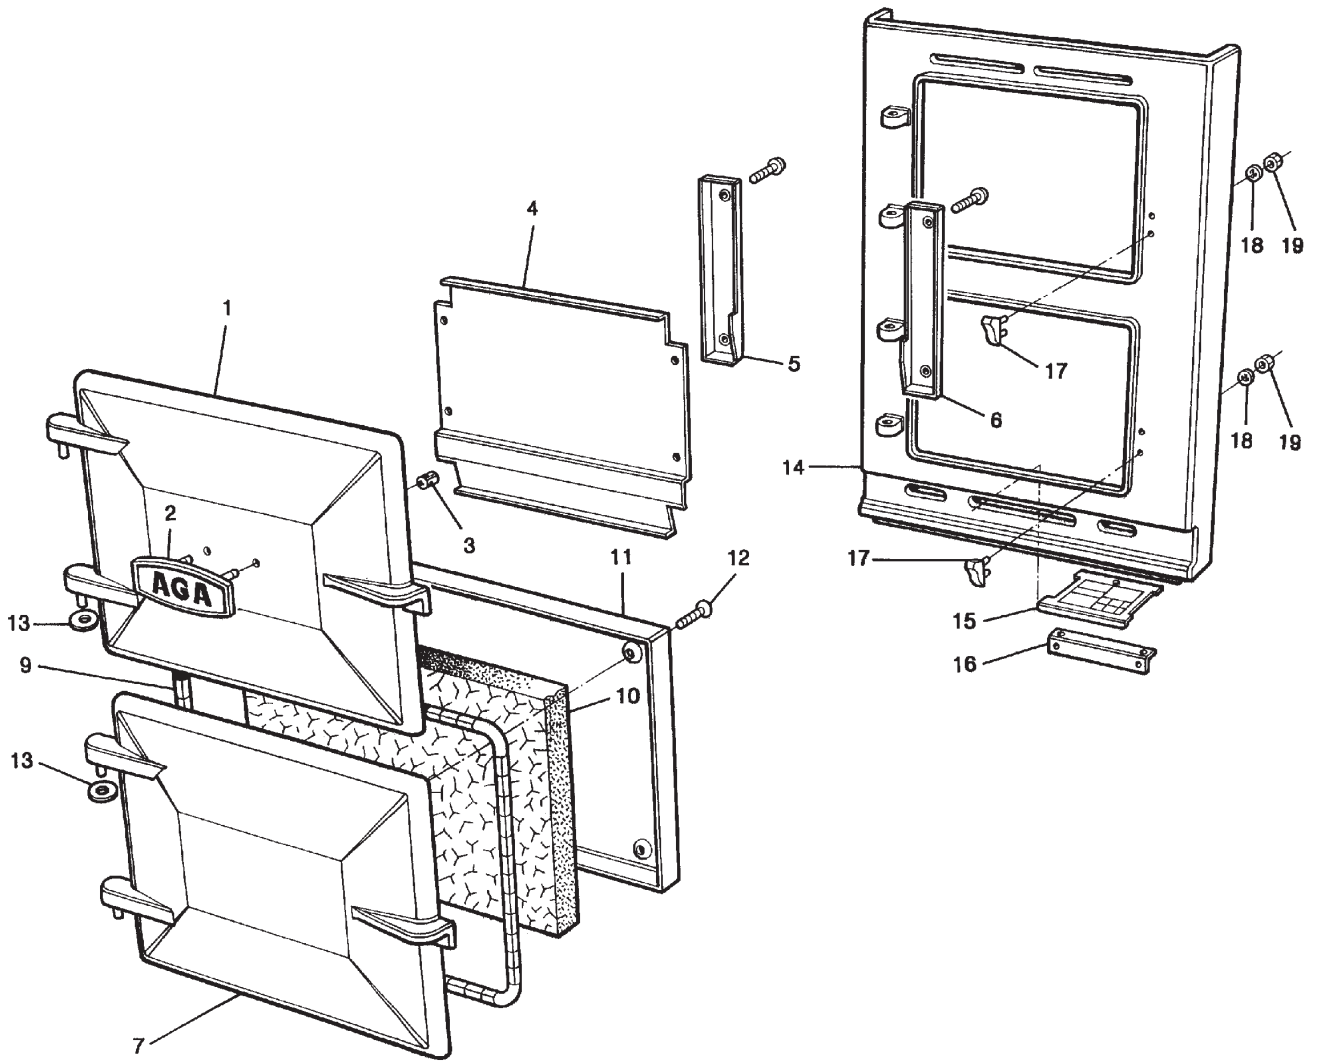

AGA 4-2 (WITH FFD'S)
FRONT PLATE AND DOORS

**AGA 4-2 (WITH FFD'S)
FRONT PLATE AND DOORS**

JANUARY 2011

ITEM No.	CAT No.	DESCRIPTION	PRODUCT CODE
1	A4544	GRILL DOOR ASSEMBLY	AE1M998983
2	A2274	AGA BADGE	AG4M210184
3	A1567	BADGE CLIP (PAIR)	AO9M38850PR
4	A4365	GRILL DOOR LINER	AG4M250574
5	A3952	GRILL DOOR LINER - LH	AG4M250573
6	A3953	GRILL DOOR LINER - RH	AG4M250583
7	NCA	OVEN DOOR - LOWER	AS5E1-9285L
	A4068	OVEN DOOR LOWER - ASSEMBLY	AE9M240204
9	A3954	ROPE SEAL - BOTTOM OVEN DOOR	AE1M230400
10	R6413	ROCKWOOL	MRWF35400
11	A3022	DOOR LINING PANEL - UP TO M06-179	AG4M250923
11A	A5190	LINER - FROM M06-179	AG4M240436
12	A5255	SCREW M6 x 20	KCSK500339
13	A1950	WASHER	KWSR53500
14	A5413	FRONT PLATE	AG5E250856
15		SLIDE PLATE - DATA (SEE 16A)	
16		BRACKET - SLIDE PLATE (SEE 16A)	
16A	A3057	SLIDING PLATE C/W BRACKET	RG9V301145
17	A3956	DOOR CATCH	AG4M250478
18	C1402	SHAKEPROOF WASHER	KWSR53261
19	A4707	M5 LOCKING NUT	KNUT500485
20	NCA	FRONT PLATE C/W DOORS	AE1M998969