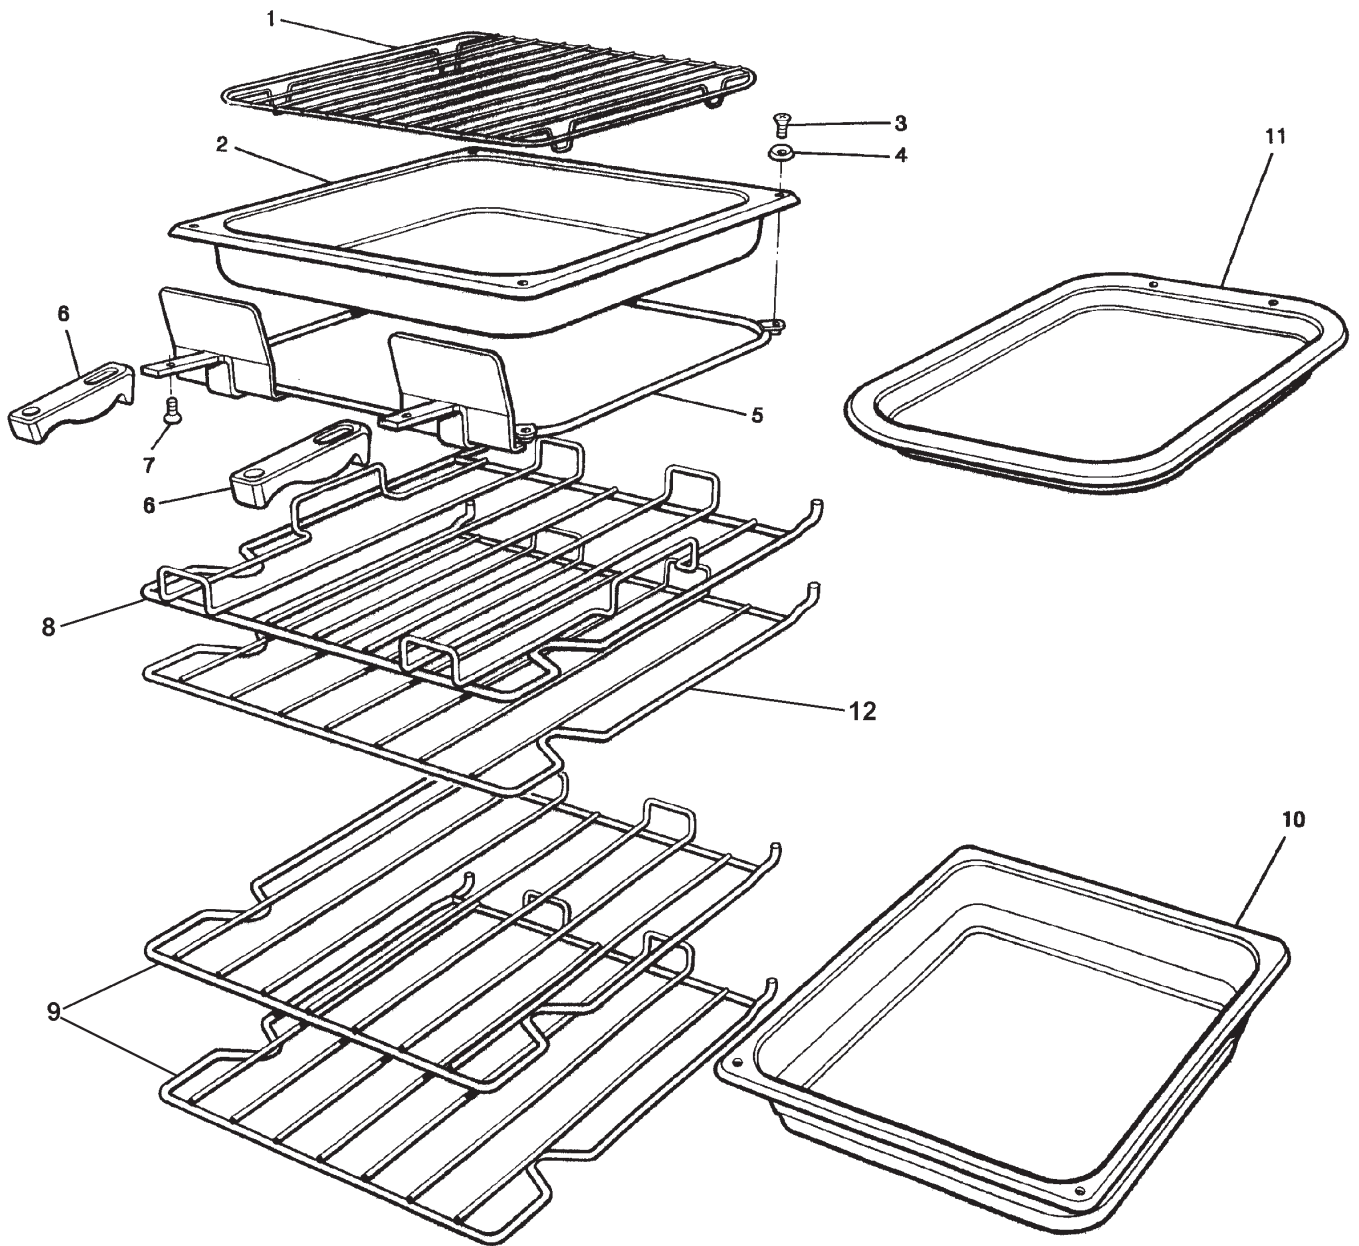

AGA 4-2 (WITH FFD'S)
ACCESSORIES & FURNITURE

**AGA 4-2 (WITH FFD'S)
ACCESSORIES/FURNITURE**

JANUARY 2011

ITEM No.	CAT No.	DESCRIPTION	PRODUCT CODE
1	A4028	GRILL PAN ASSY	AG1M250529
2	M0081	GRILL TRIVET	AE4M260250
3	M0082	GRILL PAN - BODY	AE4M260337
4	A4120	SCREW M5 x 10mm	KCSK500408
5	M0242	CUP WASHER M5	KWSR500415
6	A4173	SUPPORT FRAME GRILL PAN	AG4M250480
7	M0084	HANDLE - GRILL PAN	AE4M260114
8	M0117	M5 x 12mm C'SK SLTD HD	KCSK500483
9	A3957	GRILL SHELF (1-OFF)	AG4M250516
10	A2973	SHELF - GRID (2-OFF)	AE4M240065
11	A3958	MEAT TIN	AG4M250432
12	A3959	BAKING TRAY	AG4M250579
	A4487	OVEN GRID CRANKED SHELF (1-OFF)	AG4M250922