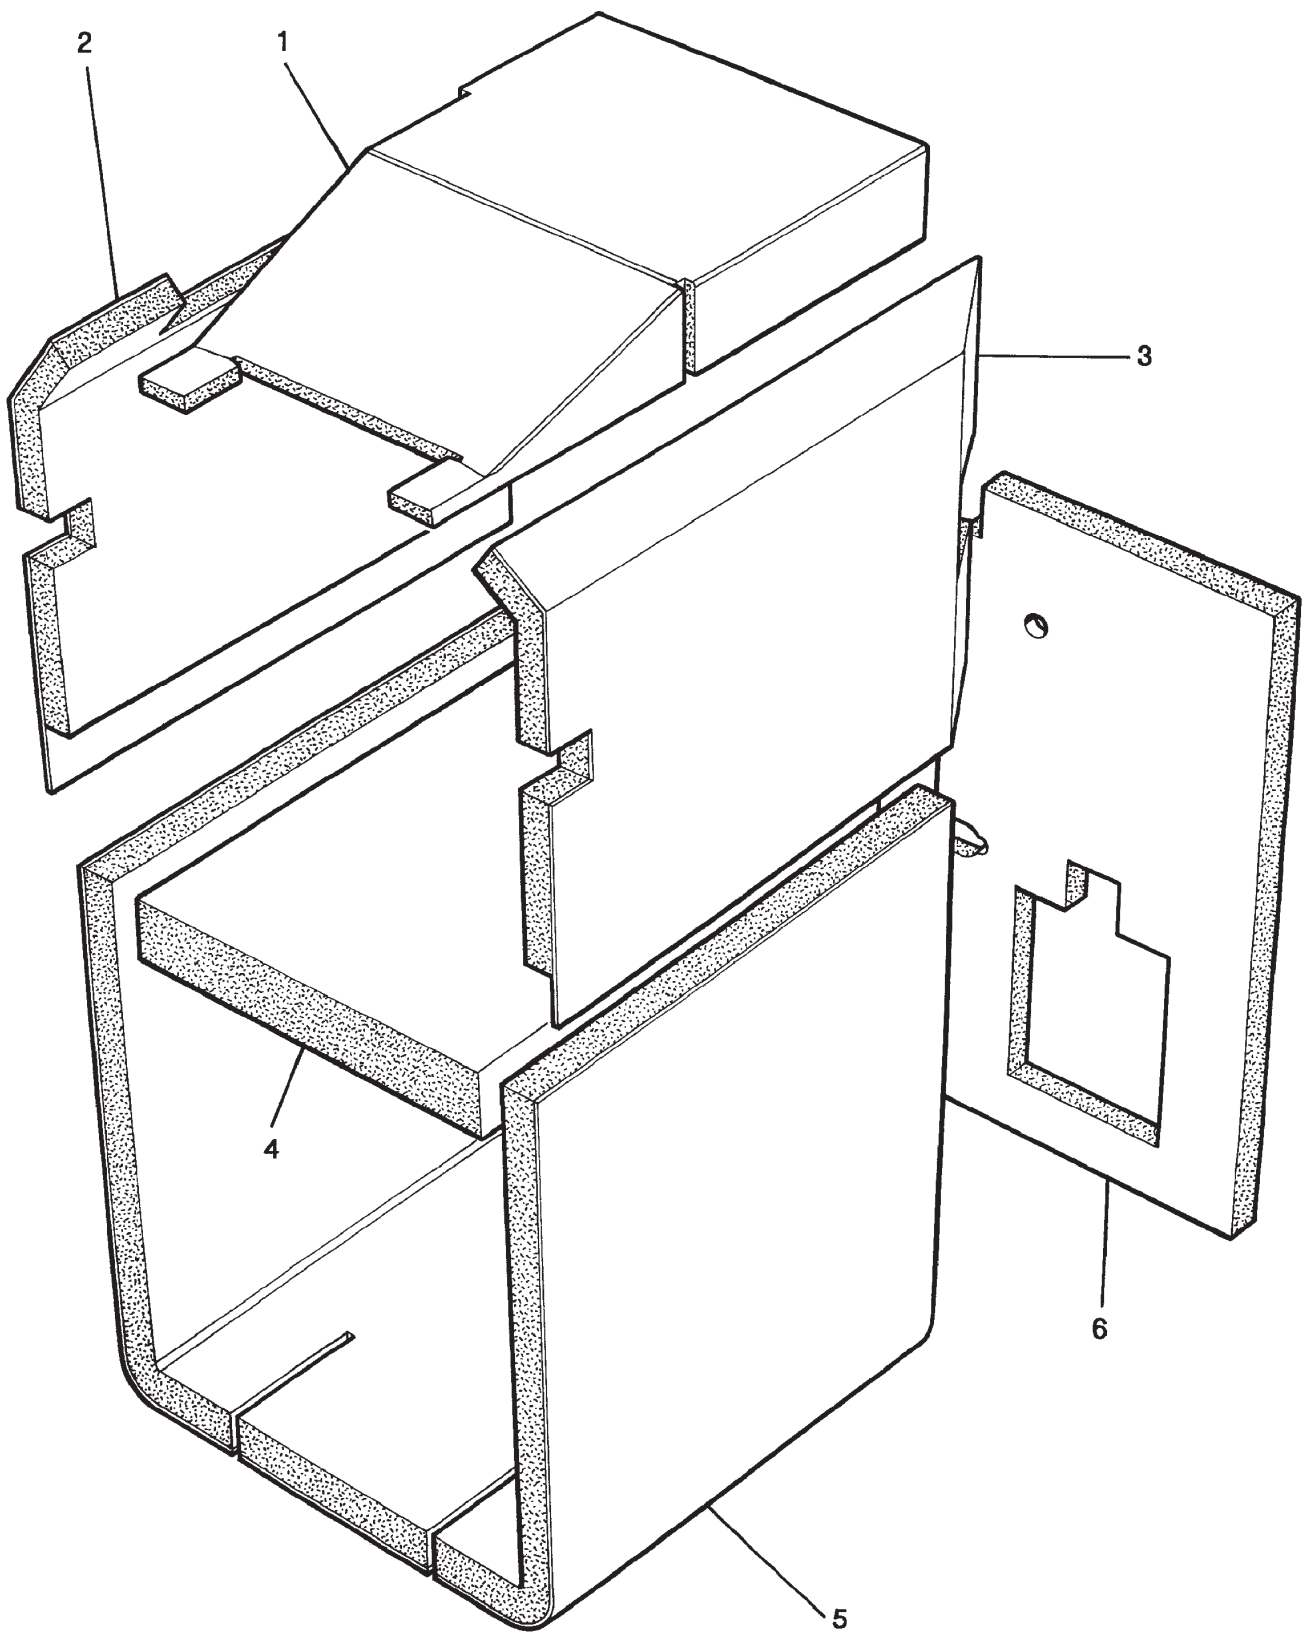

AGA 4-2 (WITH FFD'S)
INSULATION

**AGA 4-2 (WITH FFD'S)
INSULATION**

JANUARY 2011

ITEM No.	CAT No.	DESCRIPTION	PRODUCT CODE
1	NCA	INSULATION - TOP	JPAD251083
2	NCA	INSULATION - TOP LH ELEMENT	JPAD251133
3	NCA	INSULATION - TOP RH ELEMENT	JPAD251134
4	A5264	INSULATION - PAD OVEN INSERT	JPAD250512
5	NCA	INSULATION - OVEN WRAP	JPAD251081
6	NCA	INSULATION - OVEN BACK	JPAD251082