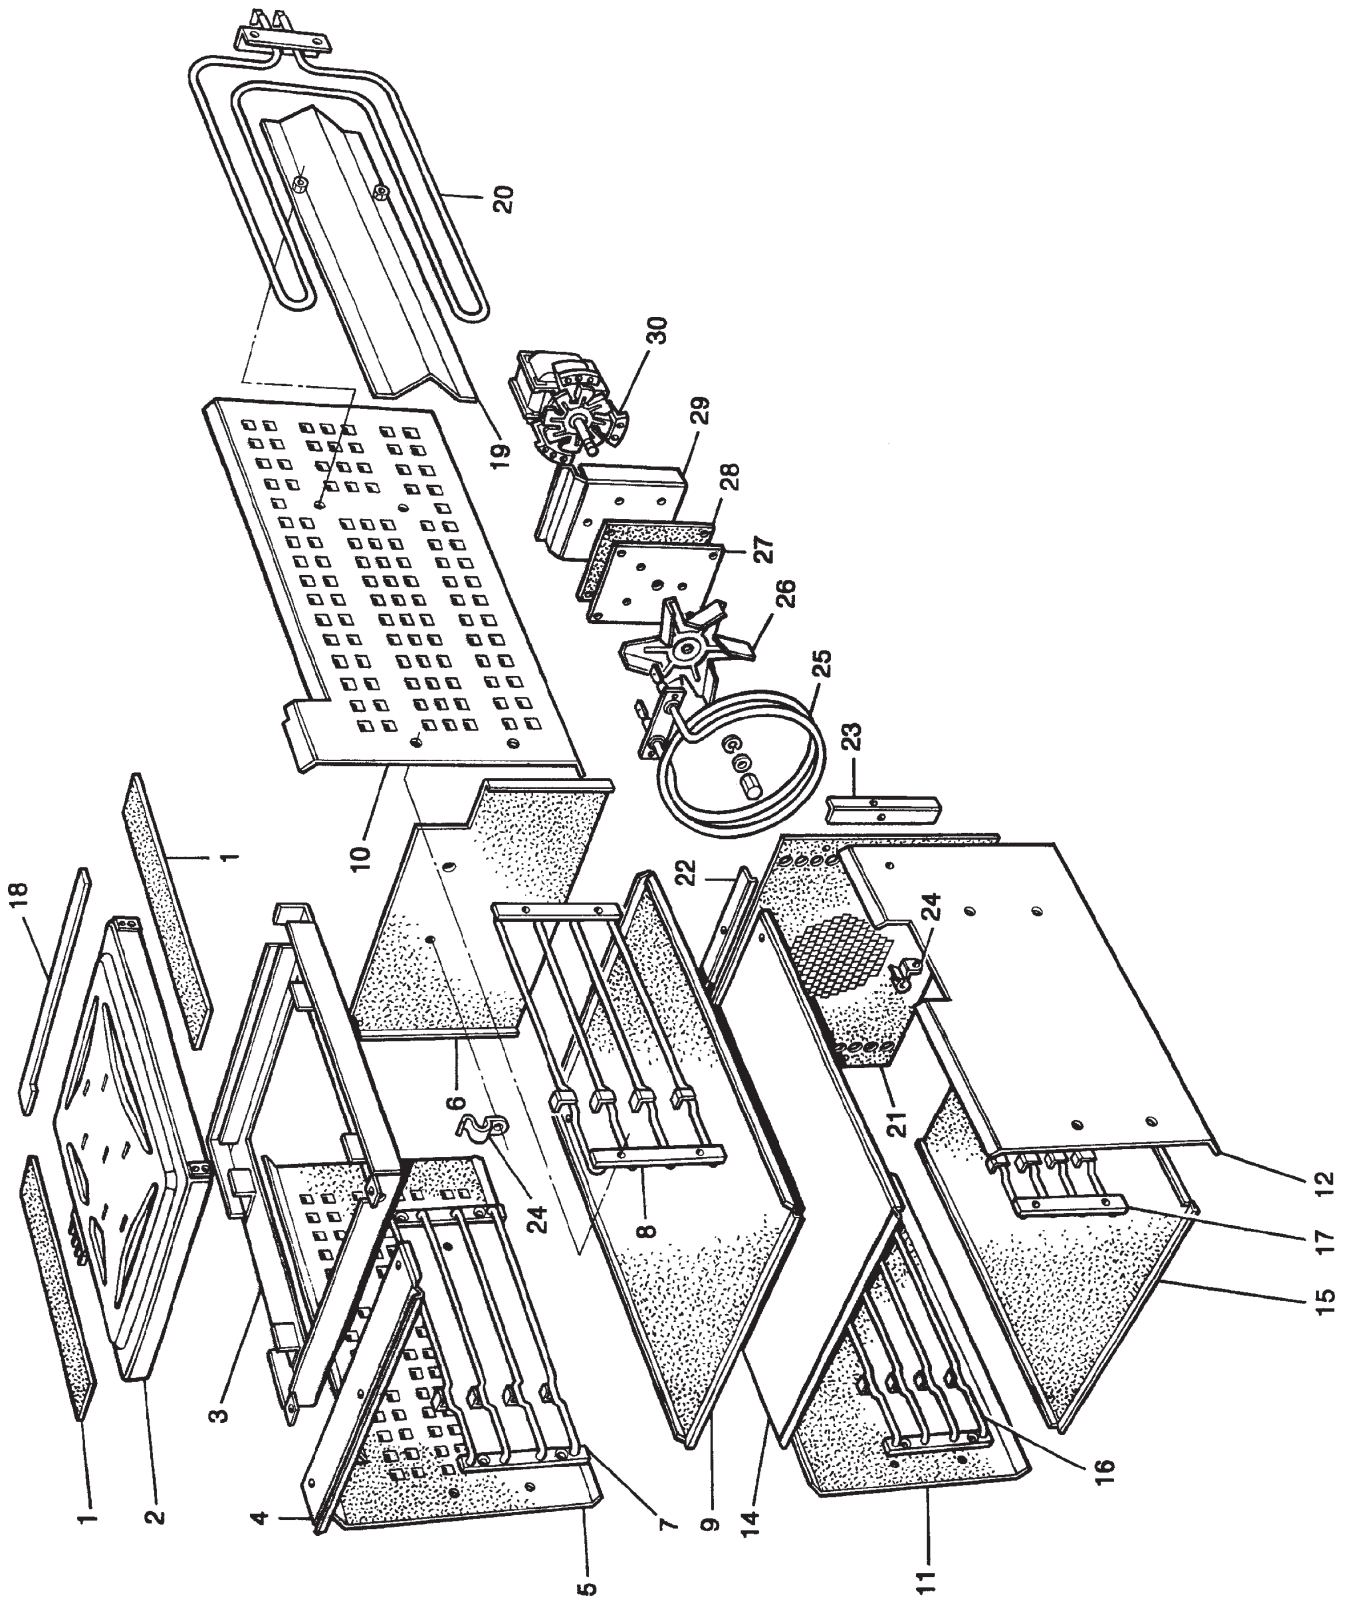

AGA 4-2 (WITH FFD'S)
GRILL OVEN & FAN OVEN

**AGA 4-2 (WITH FFD'S)
GRILL OVEN & FAN OVEN**

JANUARY 2011

ITEM No.	CAT No.	DESCRIPTION	PRODUCT CODE
1	NCA	GRILL SIDE DUCT INSERT	JPAD251085
2	M0033	ELECTRIC GRILL ASSEMBLY (UP TO M09-046)	AE4M260103
2A	M0488	GRILL ASSY RETRO-FIT KIT (PRE M09-046)	AE9M997830
3	A5604	GRILL FRAME ASSEMBLY	AE1M251003
4	A5252	LINER - FRONT TOP GRILL OVEN	AG4M251062
5	A5193	LINER - LH GRILL OVEN	AG4M250909
6	A5195	LINER - GRILL BACK	AG4M250908
7	A4006	OVEN RAIL - LH - UP TO M05-151	AG4M250527
7A	A5254	OVEN RAIL - LH - FROM M05-151	AG4M251228
8	A4007	OVEN RAIL - RH - UP TO M05-151	AG4M250528
8A	A5253	OVEN RAIL - RH - FROM M05-151	AG4M251227
9	A4176	TOP OVEN BASE LINER	AG4M250812
10	A5194	LINER RH GRILL OVEN	AG4M250915
11	A4001	LINER LH FAN OVEN	AG4M250453
12	A4002	LINER RH FAN OVEN	AG4M250454
14	A4004	TOP LINER FAN OVEN (SELF CLEAN)	AG4M250455SCE
15	A4005	FAN OVEN BOTTOM LINER (BLK V.E.)	AG4M250455BVE
16	A4006	OVEN RAIL -LH	AG4M250527
17	A4007	OVEN RAIL - RH	AG4M250528
18	NCA	GRILL REAR INSERT	JPAD251084
19	NCA	V BAFFLE	AG2M251112
20	A4519	ELEMENT TOP OVEN	AG4M250933
21	A4011	BAFFLE PLATE - FAN OVEN	AE4M240178
22	A4012	SEALING BRACKET	AG2M250598
23	NCA	FAN BAFFLE FIXING BRACKET	AG2M250599
24	A3087	PHIAL CLIP	AE4M240058
25	A4264	OVEN ELEMENT FAN	AG4M250397
26	NCA	IMPELLOR (UP TO M07-142)	AE4M240156
26A	M0424	IMPELLOR 120MM (FROM M07-142)	AG4M251303
27	A5038	PLATE FAN	AE4M240017
28	A3093	GASKET - FAN	JGSG240142
29	A3094	FAN SHIELD	AE2M240119
30	A3095	FAN AND IMPELLOR (INCLS 26) (UP TO M07-142)	AE4M240093
30A	NCA	OVEN FAN (FROM M07-142)	AE4M260908
30B	M0424	CIRCULATION FAN ASSAY (PRE M07-142)	AE9M997604