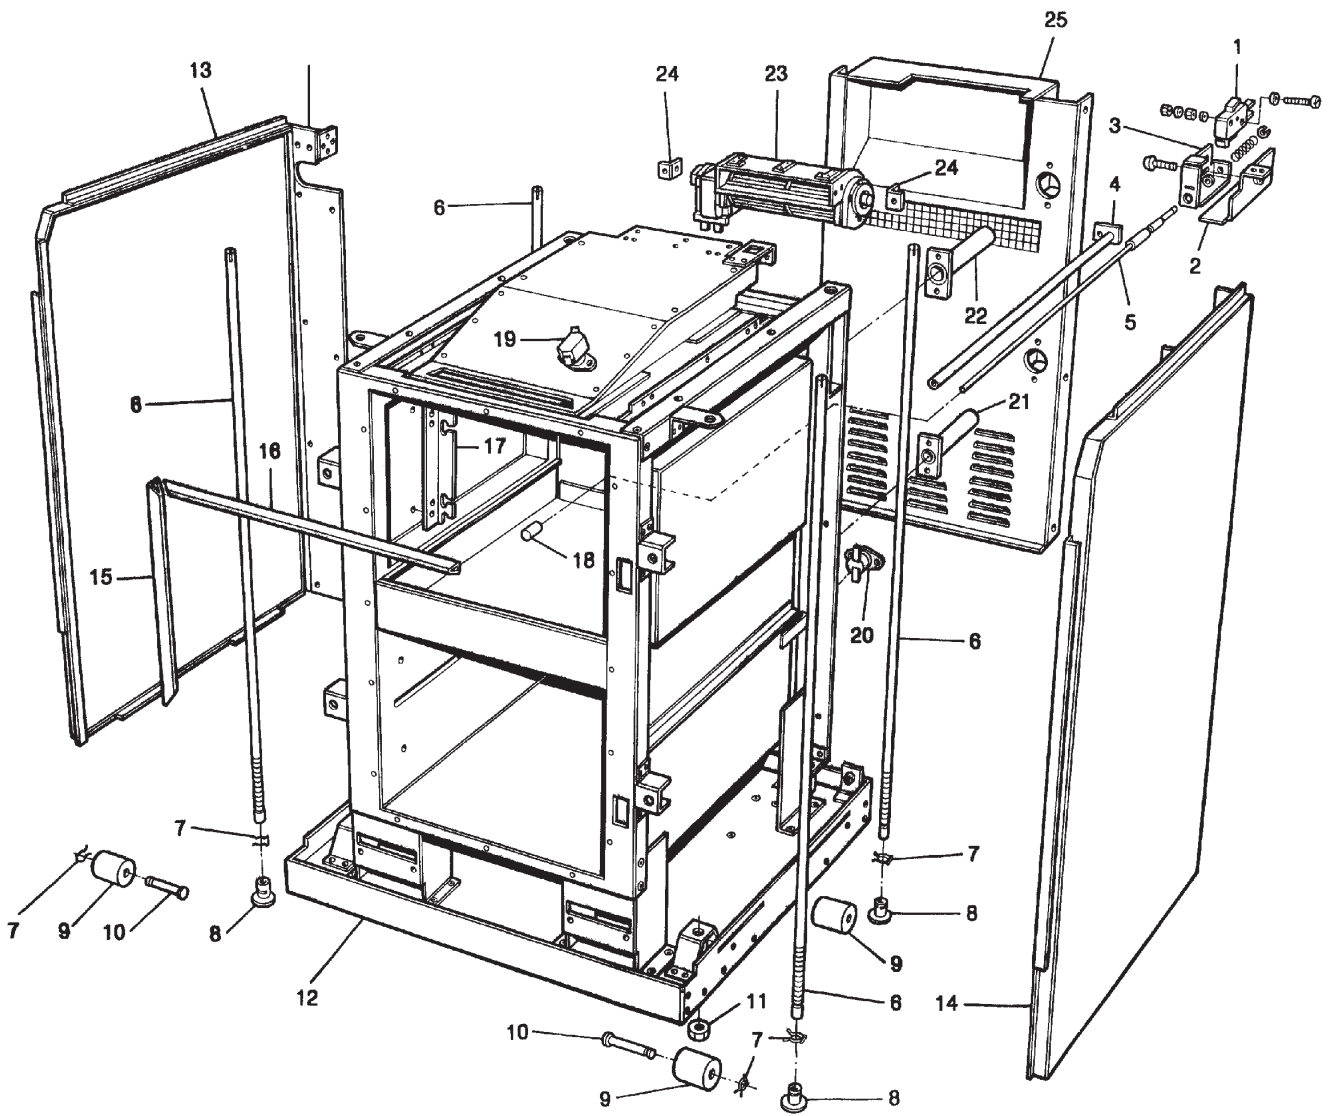

**AGA 4-2 (WITH FFD'S)  
TOP PLATE AND HOTPLATE FRAME**

**JANUARY 2011**

ITEM No.	CAT No.	DESCRIPTION	PRODUCT CODE
45	A4531	RH SPILLAGE WELL	AG5E250980
46	A4662	GASKET SPILLAGE WELL	JGSG251072
47	A4502	PAN SUPPORT - LH FRONT C/W FEET	AG1M250844
48	A4503	PAN SUPPORT - LH REAR C/W FEET	AG1M250846
49	A4504	PAN SUPPORT - RH FRONT C/W FEET	AG1M250848
50	A4505	PAN SUPPORT - RH REAR C/W FEET	AG1M250850
51	A4441	LOCKNUT- BRASS	KNUT500482
52	A4027	PAN SUPPORT ADJUSTING FOOT	KGRB500470
53	A4501	SPLASHBACK ASSEMBLY	AG4M250924
54	NCA	CENTRE HOB FRAME	AG2M250865