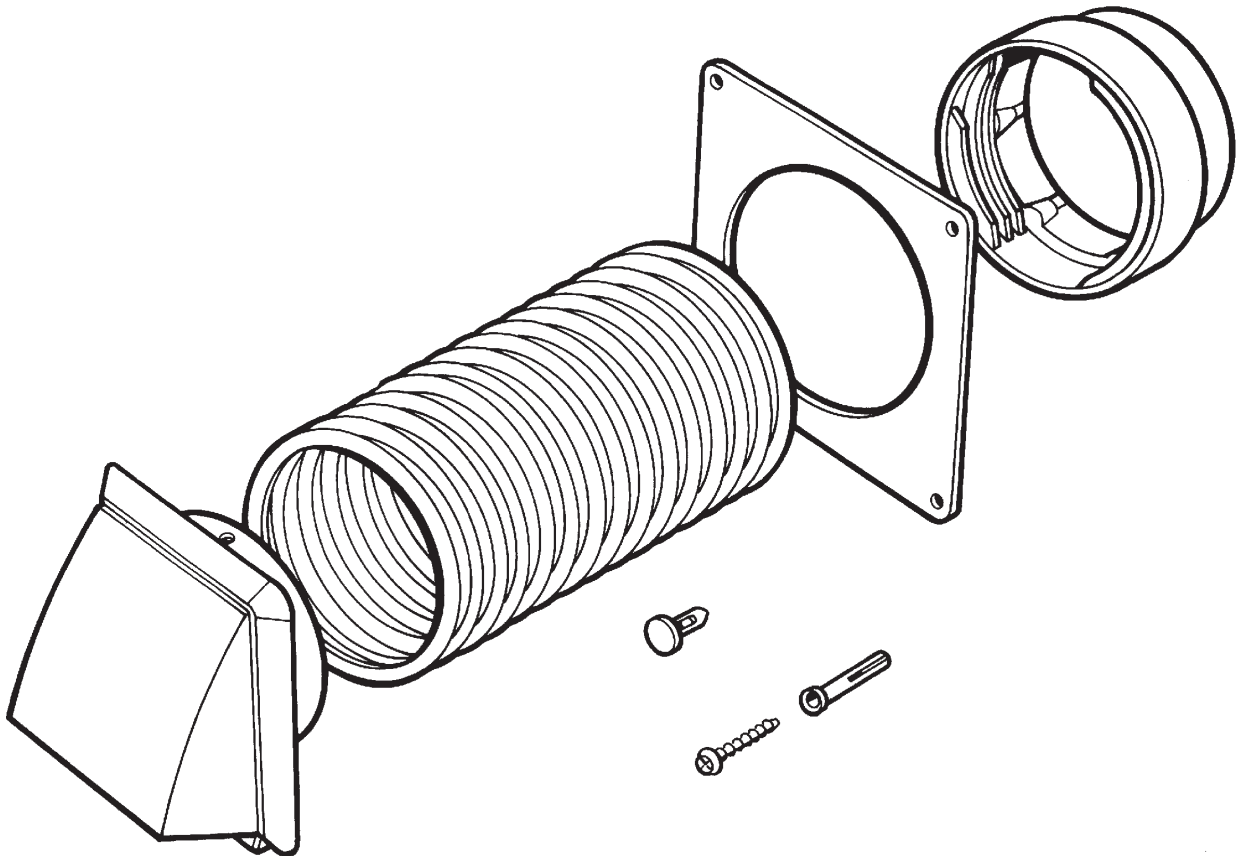

MASTERCHEF

COOKER HOOD
CH90

S P A R E P A R T S
M A N U A L

MASTERCHEF (CH90)
 COOKER HOOD SPARES

OCTOBER 2003

ITEM No.	C AT No.	DESCRIPTION	PRODUCT CODE
1	M0225	CARBON FILTER	AG4M998905
3	M0192	METAL FILTER (4268960)	AE4M998866
5	M0193	C.A. FIXING KNOB (415804)	AE4M998867
12	M0194	BALLAST 240V 50 HZ (4021736)	AE4M998868
15	M0195	LAMP AND START HOLDER (4022041)	AE4M998869
16	M0196	LAMP HOLDER (4022040)	AE4M998870
46	M0197	LEFT IMPELLOR (4120703)	AE4M998871
50	M0198	MOTOR (4000370)	AE4M998872
56	M0199	RIGHT IMPELLOR (4120702)	AE4M998873
70	M0191	CONTROL BOARD ASSY (4269035)	AE4M998874
78	M0200	SPRING FOR CONTROL BOX (4132101)	AE4M998875
79	M0201	LEVER FOR CONTROL BOX (4128000)	AE4M998876
87	M0202	SPRING PIN (4141008)	AE4M998877
95	M0203	GRILL RH AIR OUTLET (4120829)	AE4M998878
103	M0204	GRILL LH AIR OUTLET (4120830)	AE4M998879

MASTERCHEF (CH90)
COOKER HOOD SPARES

ITEM No.	C AT No.	DESCRIPTION	PRODUCT CODE
	M0180	DUCTING KIT	EACS530928

**MASTERCHEF (CH90)
DUCTING KIT**