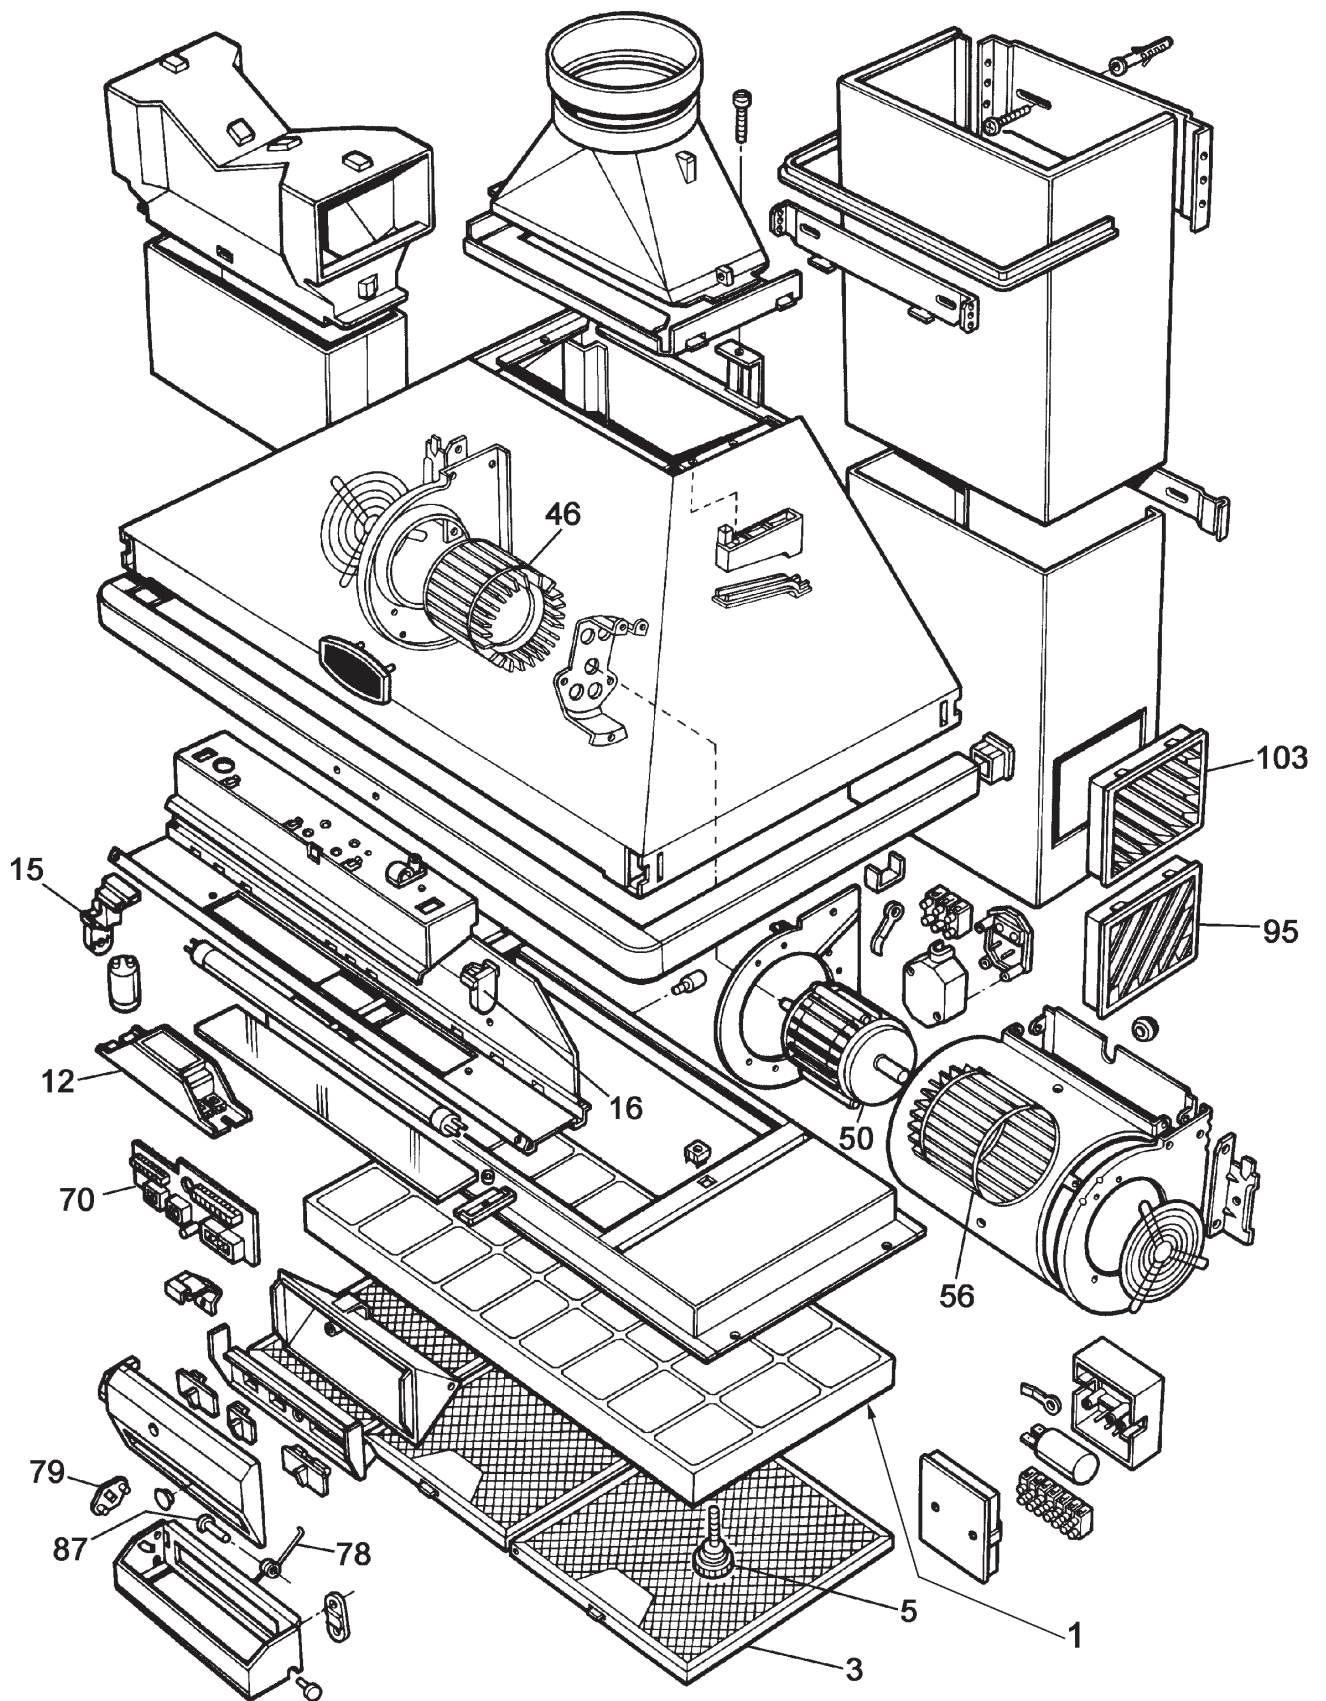

MASTERCHEF

COOKER HOOD
CH90

S P A R E P A R T S
M A N U A L

MASTERCHEF (CH90)
 COOKER HOOD SPARES

OCTOBER 2003

ITEM No.	C AT No.	DESCRIPTION	PRODUCT CODE
1	M0225	CARBON FILTER	AG4M998905
3	M0192	METAL FILTER (4268960)	AE4M998866
5	M0193	C.A. FIXING KNOB (415804)	AE4M998867
12	M0194	BALLAST 240V 50 HZ (4021736)	AE4M998868
15	M0195	LAMP AND START HOLDER (4022041)	AE4M998869
16	M0196	LAMP HOLDER (4022040)	AE4M998870
46	M0197	LEFT IMPELLOR (4120703)	AE4M998871
50	M0198	MOTOR (4000370)	AE4M998872
56	M0199	RIGHT IMPELLOR (4120702)	AE4M998873
70	M0191	CONTROL BOARD ASSY (4269035)	AE4M998874
78	M0200	SPRING FOR CONTROL BOX (4132101)	AE4M998875
79	M0201	LEVER FOR CONTROL BOX (4128000)	AE4M998876
87	M0202	SPRING PIN (4141008)	AE4M998877
95	M0203	GRILL RH AIR OUTLET (4120829)	AE4M998878
103	M0204	GRILL LH AIR OUTLET (4120830)	AE4M998879

MASTERCHEF (CH90)
COOKER HOOD SPARES

ITEM No.	C AT No.	DESCRIPTION	PRODUCT CODE
	M0180	DUCTING KIT	EACS530928

**MASTERCHEF (CH90)
DUCTING KIT**