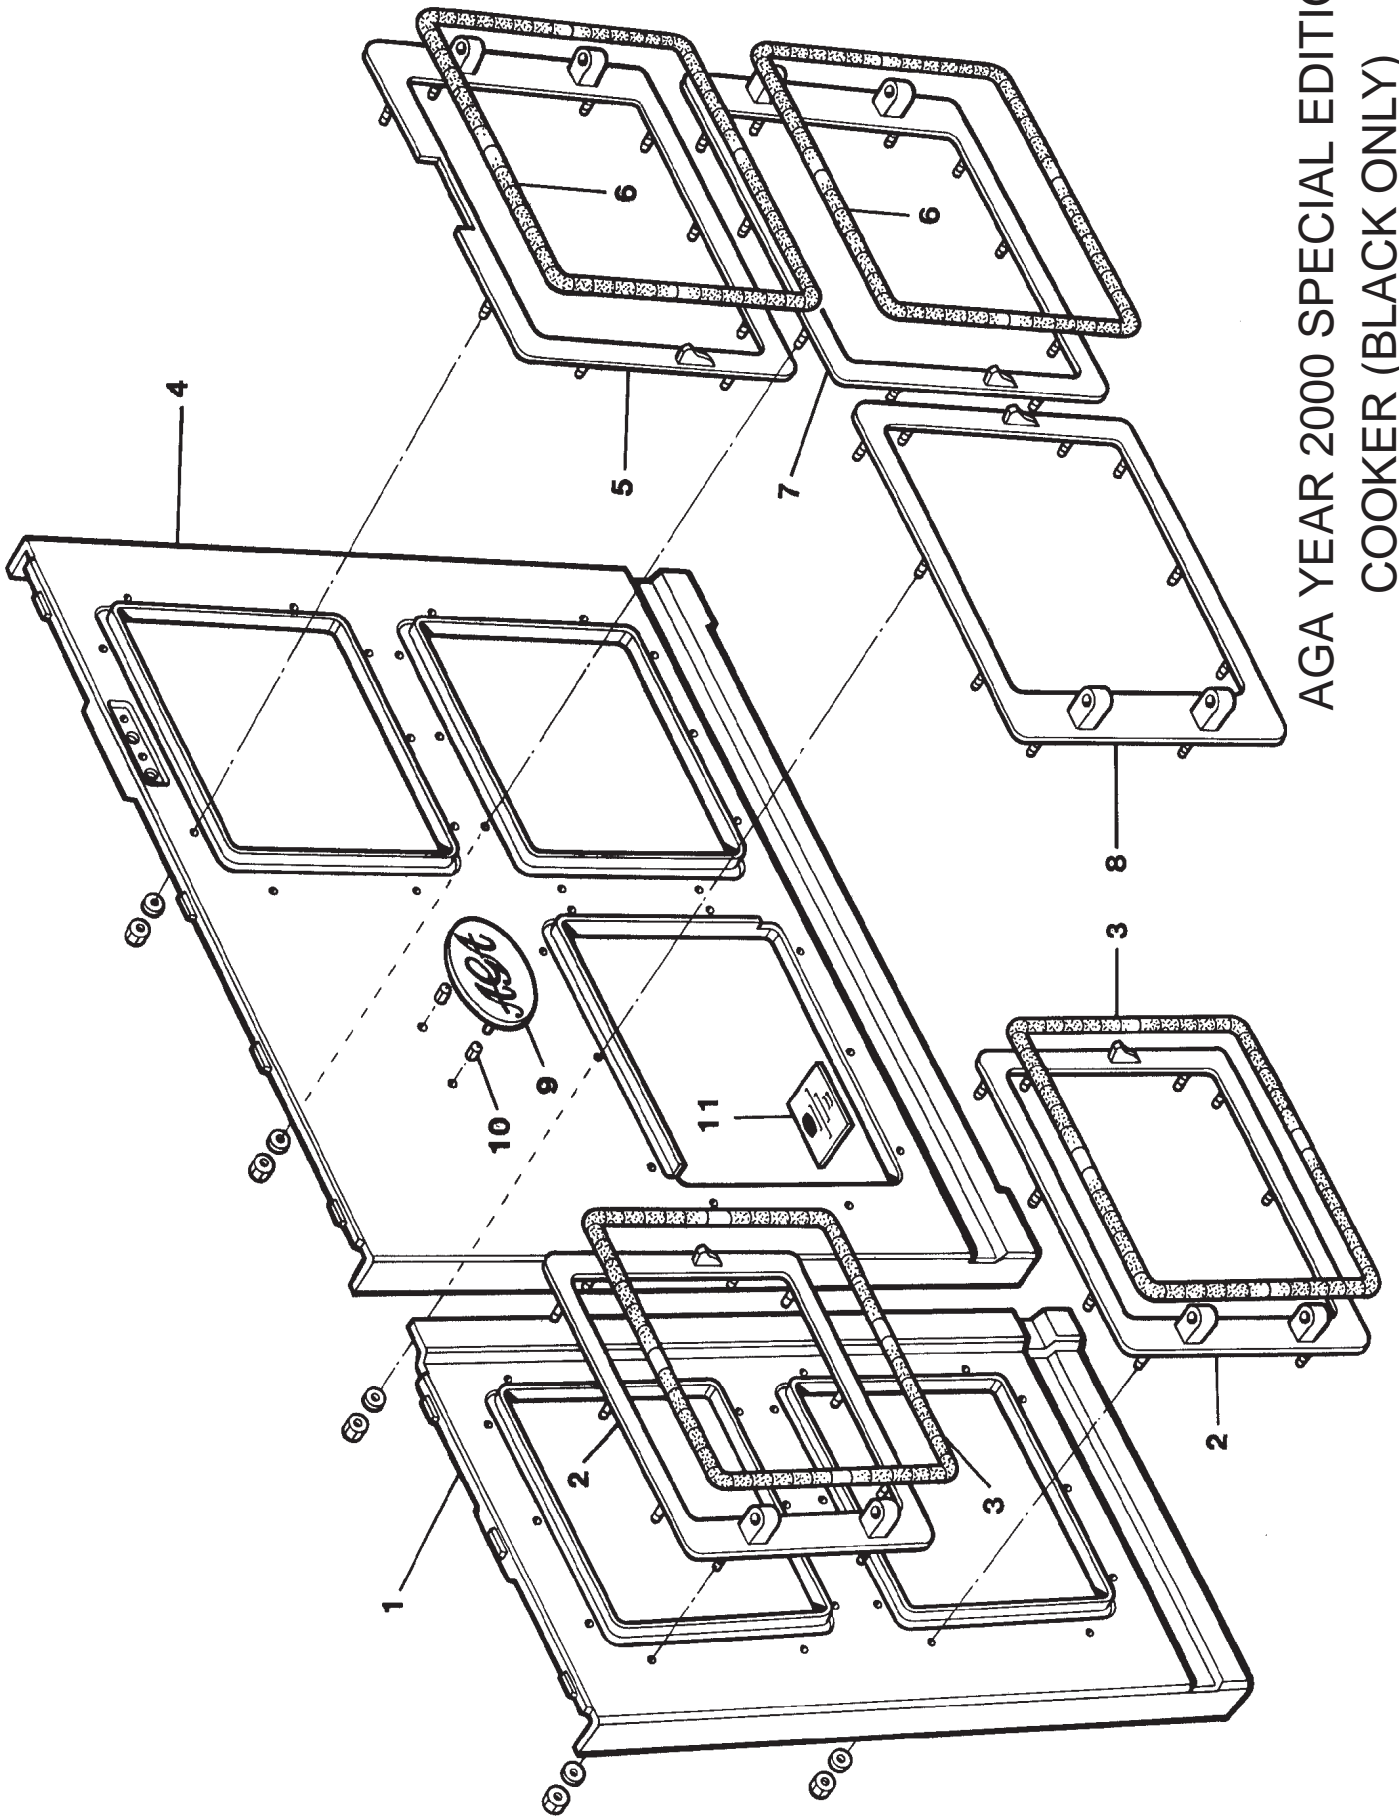

AGA YEAR 2000 SPECIAL EDITION
COOKER (BLACK ONLY)

**AGA YEAR 2000 SPECIAL EDITION COOKER
(BLACK ONLY)**

OCTOBER 2010

ITEM No.	CAT No.	DESCRIPTION	PRODUCT CODE
1	A3684	FRONT PLATE - HOT CUPBOARD	AG5E210936
2	A3685	HOT CUPBOARD DOOR TRIM ASSY	AO4M220185
3	NCA	ROPE No. 4 x 1230 LONG (BLACK)	JTHR210937
4	A3688	FRONT PLATE	AO5M220161
5	A5172	ROAST DOOR TRIM ASSEMBLY	AO4M220376
6	A3689	ROPE No.4 x 1230 LONG (BLACK)	JTHR210937
7	A3690	SIMMER. DOOR TRIM ASSEMBLY	AO4M220153
8	A3691	BURNER DOOR TRIM ASSEMBLY	AO4M220154
9	A1567	AGA NAME BADGE	AO4M220183
10	A3692	SPRING CLIP	AO9M38850PR
11	NCA	LABEL - SPECIAL EDITION	EGLL511964