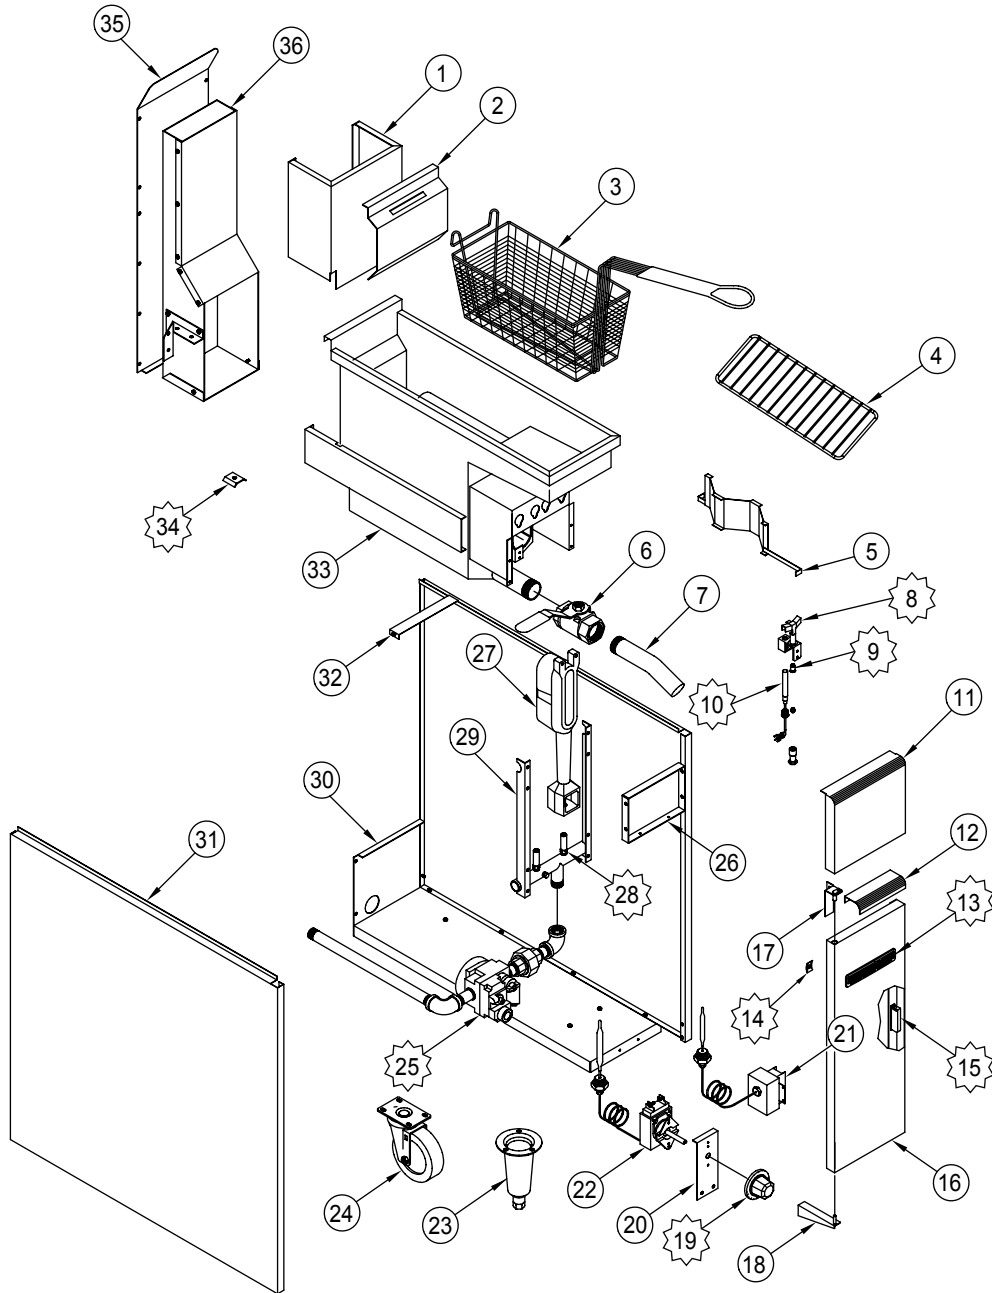

# AF-25

PILOT

ORIFICE BELL

THERMOPILE

AMERICAN RANGE  
NAME PLATE

SPEED NUT

DOOR MAGNET

KNOB THERMOSTAT

GAS VALVE

ORIFICE HOOD

PROBE HOLDER