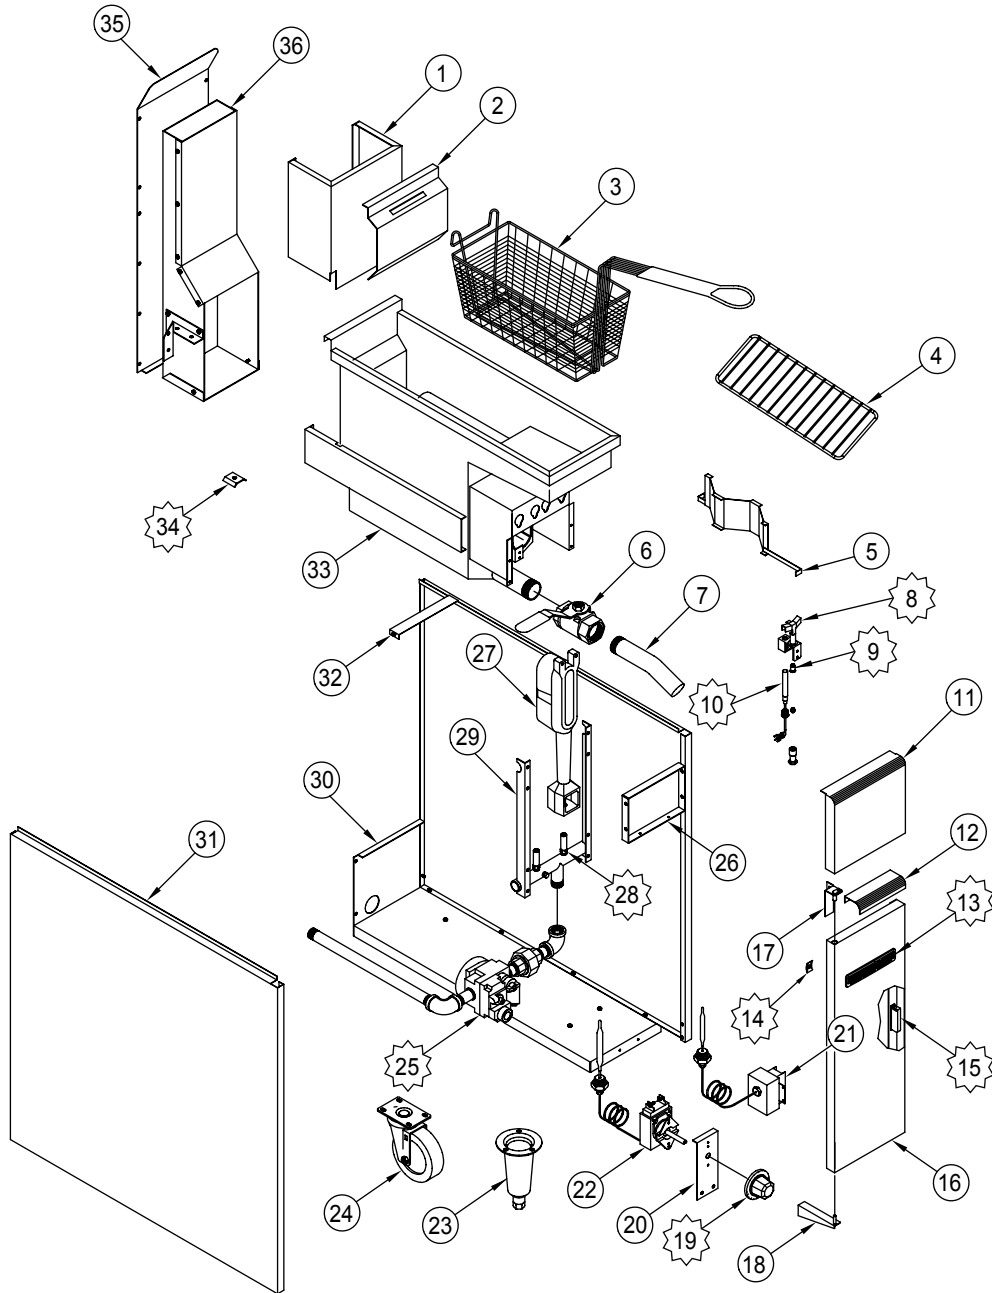

AF-25

PILOT

ORIFICE BELL

THERMOPILE

AMERICAN RANGE
NAME PLATE

SPEED NUT

DOOR MAGNET

KNOB THERMOSTAT