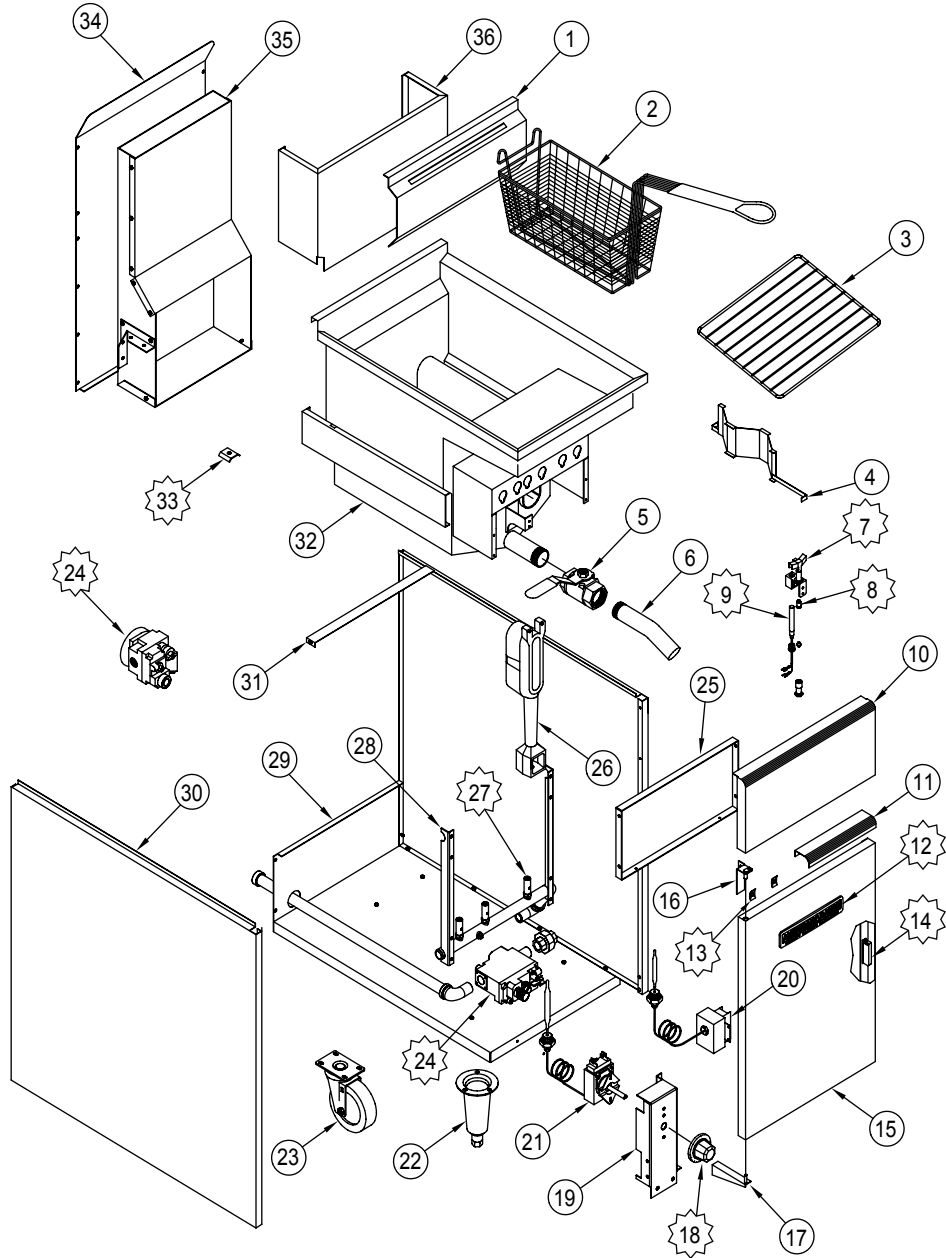

AF 35/50

 <p>PILOT</p>	 <p>ORIFICE BELL</p>	 <p>THERMOPILE</p>	 <p>AMERICAN RANGE NAME PLATE</p>	 <p>SPEED NUT</p>	 <p>DOOR MAGNET</p>	 <p>KNOB THERMOSTAT</p>
 <p>GAS VALVE</p>	 <p>ORIFICE HOOD</p>	 <p>PROBE HOLDER</p>				

subject to change without notice.

AF 35/50

ITEM NO.	PART NO.	DESCRIPTION
30	A99430	Panel, AF-45 Rt Side Heavy Duty 5016 Stainless
	A99431	Panel, AF-45 Lt Side Heavy Duty 5017 Stainless
32	A99400	Tank, AF35/50 3 Tube Fryer No Drain Valve
33	A99218	Probe Holder, AF Series 5041
34	A99411	Panel, Top Back AF-45 5029
35	A99322	Flue, Box Assembly AF-45 5044
36	A99408	High Riser, Basket Support AF45 5021 Heavy Duty Stainless