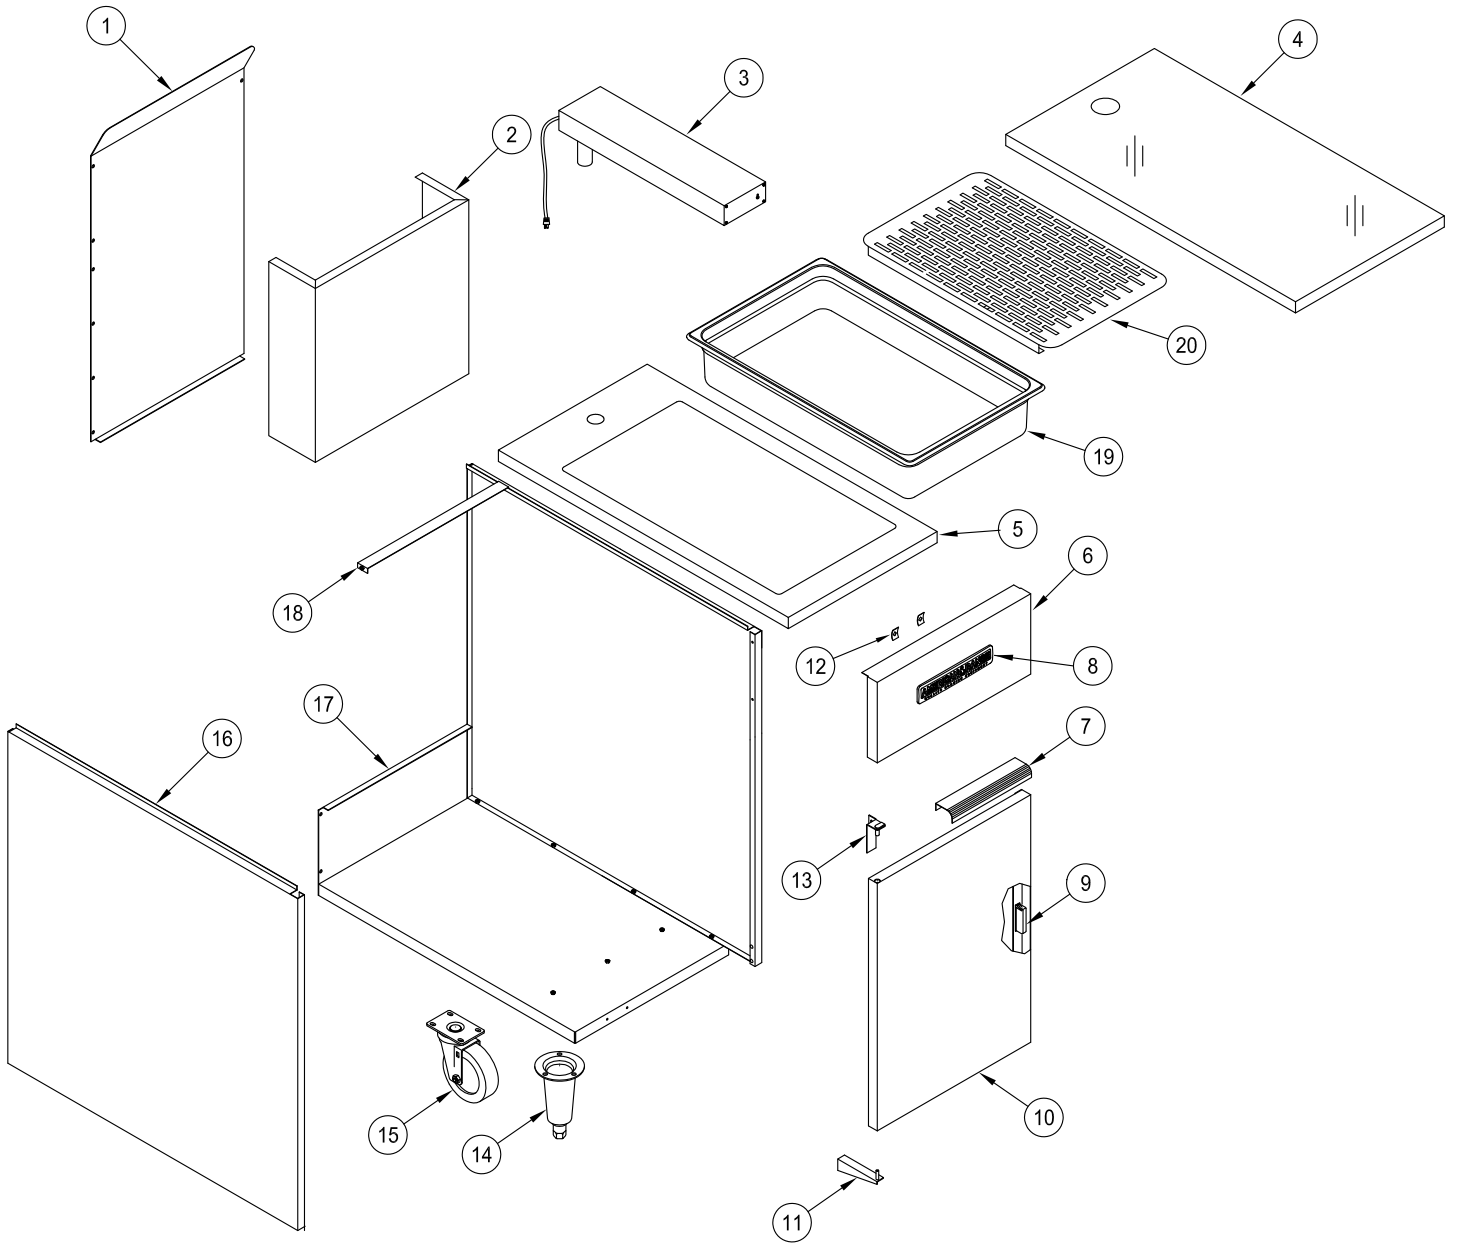

## AFDS Dump Station

ITEM NO.	PART NO.	DESCRIPTION	PRICE
1	A99411	Panel, Top Back AF-45 5029	\$ 190.00
3	A65000	Heat Lamp, Fry Dump Station 500W 120V W/6' Cord & 13" CL. Mntg Post	\$ 880.00
5	A99336	Top, Warming Pan Holder AFDS Heavy Duty Stainless	\$ 250.00
	A99337	Top, Warming Pan Holder AFDS Heavy Duty Stainless w/ Heat Lamp Mntg Hole	\$ 250.00
6	A99428	Panel, Front AF-45 Heavy Duty 5034 Stainless	\$ 140.00
7	A99319	Handle, AF Series Heavy Duty 5042 Stainless	\$ 10.00
8	A38000	Name Plate, American Range 8" 10499 Quality Commercial Chrome	\$ 20.00
9	A43104	Magnet, Door AF Series	\$ 4.50
12	A44003	Nut, Speed #6 Push Black 10601	\$ 0.50
10	A99406	Door, Assembly AF-45 Heavy Duty 5039 Stainless	\$ 288.00
11	A99220	Hinge, Bottom Door AF Series 5035 Heavy Duty	\$ 7.00
13	A99219	Hinge, Top Door AF Series 5036 Heavy Duty	\$ 7.00
14	A35001	Leg, 6" Cone 3" Adjustable Bullet Chrome Plated NSF	\$ 40.00
15	A35013	Caster, 5" Swivel Plate Mount 10423 w/Brake NSF 200 lb. Load	\$ 149.00
	A35012	Caster, 5" Swivel Plate Mount 10424 No Brake NSF 200 lb. Load	\$ 99.00
	A35106	Casters Set (4) 5" 2 w/Brake AF, ARSP, SPSH-SWIV/Plate Mt	\$ 520.00
17	A99429	Panel, Bottom Back AF-45 5028	\$ 98.00
16	A99430	Panel, AF-45 Rt Side Heavy Duty 5016 Stainless	\$ 220.00
	A99431	Panel, AF-45 Lt Side Heavy Duty 5017 Stainless	\$ 220.00
19	A31027	Pan, AFDS Dump Station 12" x 20" 4" Stainless	\$ 80.00
20	A31052	Screen, Drip Tray Stainless 5063 AFDS Dump Station	\$ 100.00