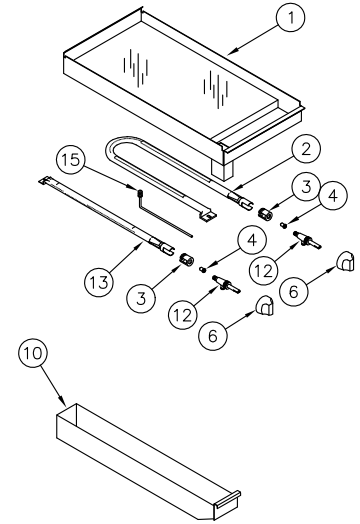

MANUAL GRIDDLE