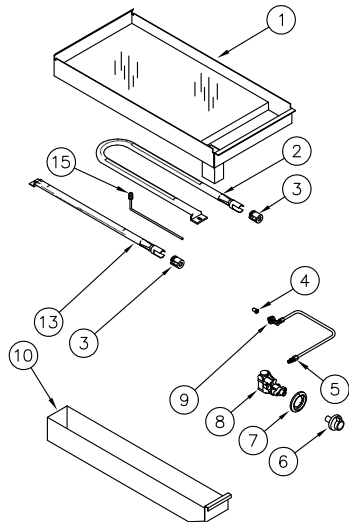

THERMOSTATIC GRIDDLE