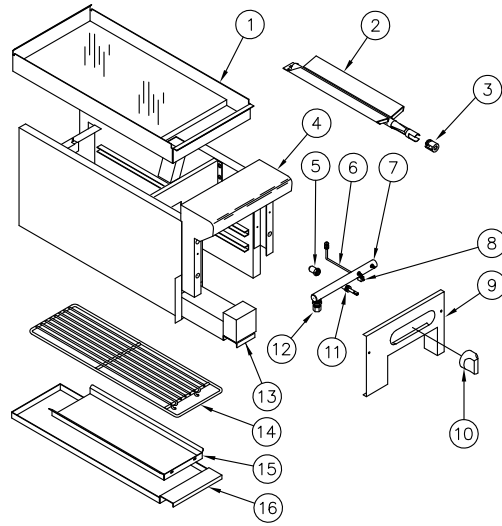

RAISED GRIDDLE