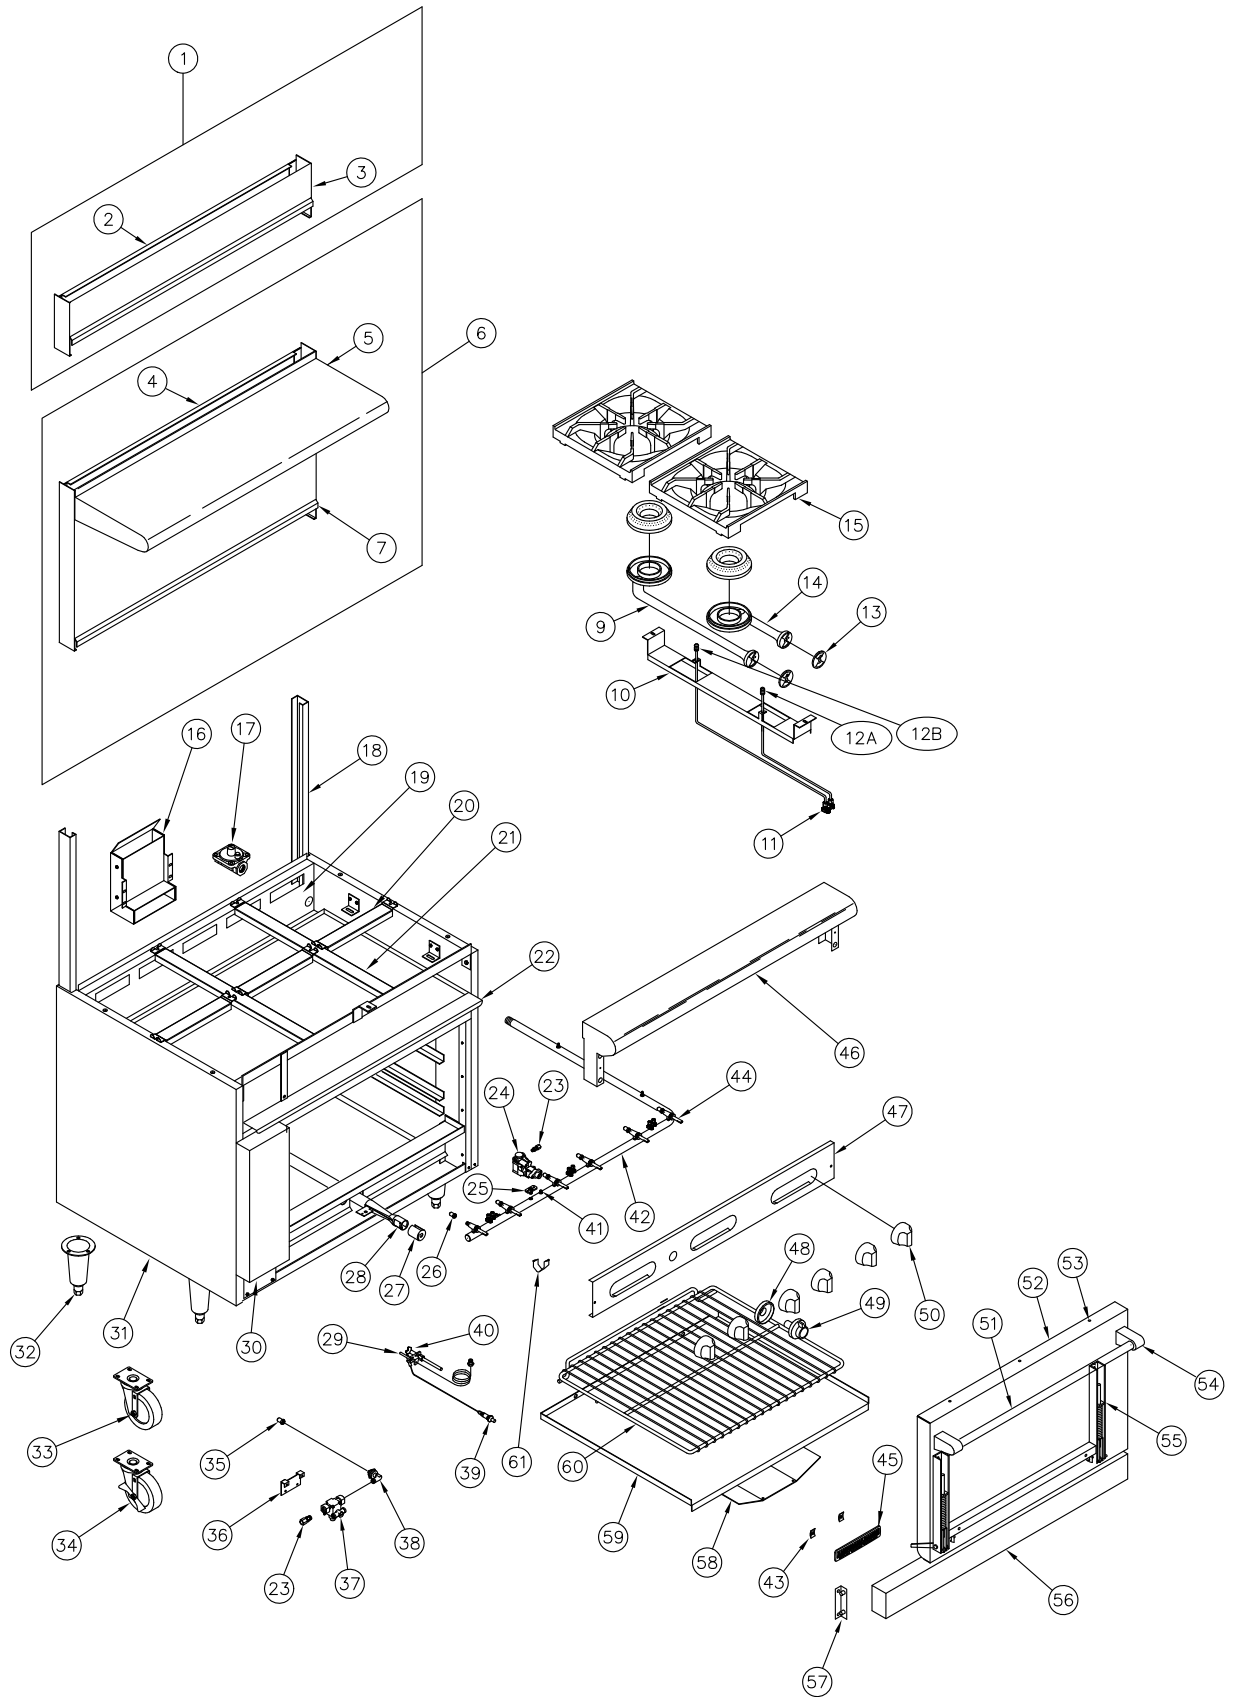

AR-SERIES (BASE MODEL)