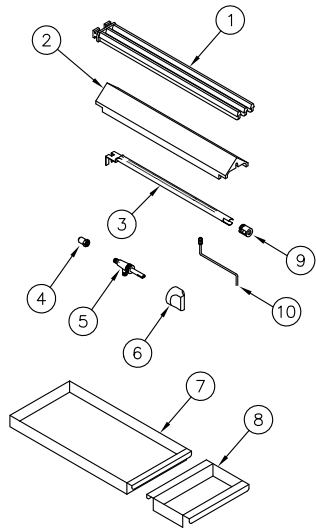

RADIANT BROILER