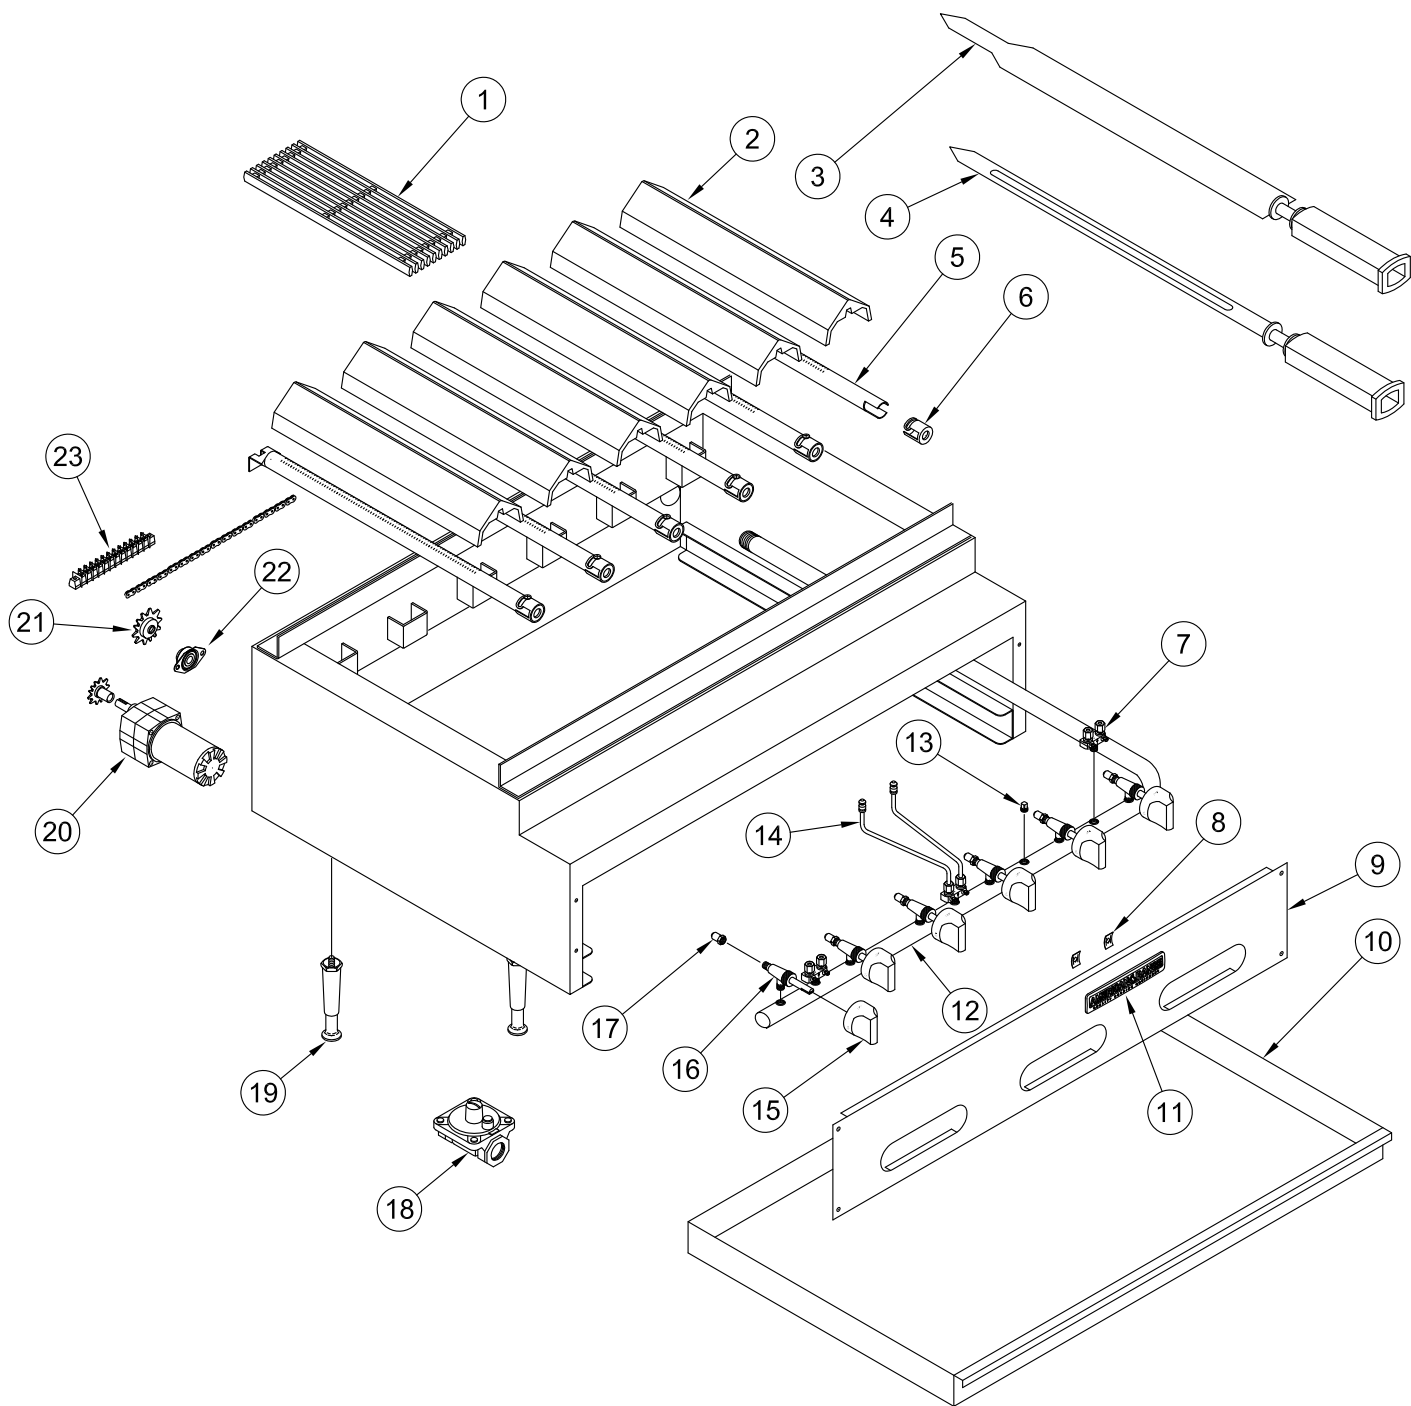

ARKB

ARKB - KEBAB BROILER

ITEM NO.	PART NO.	DESCRIPTION	PRICE
1	A17017	Grate, Top Cast Iron 5" x 17-3/4" ARKB (Optional)	\$ 96.00
2	A17005	Cover, Radiant 16" Cast Iron 10449 ARKB	\$ 64.00
3	A31044	Skewer, (Lule) w/Handle Heavy Duty Stainless ARKB	\$ 160.00
4	A31043	Skewer, (Shish Kabob) w/Handle Heavy Duty Stainless ARKB	\$ 120.00
5	A14011	Burner, Broiler ARRB, AERB, ARKB	\$ 62.00
6	A14036	Air Shutter, 1"	\$ 5.00
7	A29301	Valve, Dual Gas Pilot 1/8 x 3/16C 10432	\$ 16.00
8	A44003	Nut, Speed #6 Push Black 10601	\$ 0.50
10	A80154	Crumb Tray, ARKB-24" 1602-24	\$ 176.00
	A80155	Crumb Tray, ARKB-30" 1602-30	\$ 216.00
	A80156	Crumb Tray, ARKB-36" 1602-36	\$ 280.00
	A80157	Crumb Tray, ARKB-48" 1602-48	\$ 328.00
11	A38000	Name Plate, American Range 8" 10499 Quality Commercial Chrome	\$ 20.00
13	A23010	Plug, 1/8" Pipe Hex Black All Manifolds	\$ 5.00
14	A29203	Pilot, Tip Assembly ARRB ARKB 10242	\$ 25.00
15	A32001	Knob, Gas On/Off Glossy Black Flat Down	\$ 14.00
16	A80109	Valve, Gas Manual On/Off UL 10419, AR, ARKB, ARRB, AECB	\$ 25.00
17	A29000	Hood, Orifice #39 1/2" Brass 11039 Nat Gas	\$ 2.50
	A29007	Hood, Orifice, #52 1/2" Brass LPG Gas	\$ 2.50
18	A80110	Valve, Pressure Regulator 3/4 10480 Nat Gas Set 5.0	\$ 34.00
	A80011	Valve, Pressure Regulator 3/4 10481 LPG Gas Set 10.0	\$ 34.00
19	A35011	Leg, 4" Adjustable Flanged NSF Stainless	\$ 24.00
	A35100	Leg Set (4) 4" Adjustable w/Flange	\$ 165.00
20	A91001	Motor, Gear ACB-7/14, AHS-R, ARKB-R 10410-1 Spec. Output Shaft	\$ 1,047.40
21	A43020	Sprocket, 3/4" ID 35 Chain	\$ 44.00
22	A40005	Bearing, High Heat Flanged 3/4" 10429 Bore w/3 Set Screws	\$ 190.00
23	A10004	Block, Terminal, 12 Station 1-J601MA	\$ 24.44