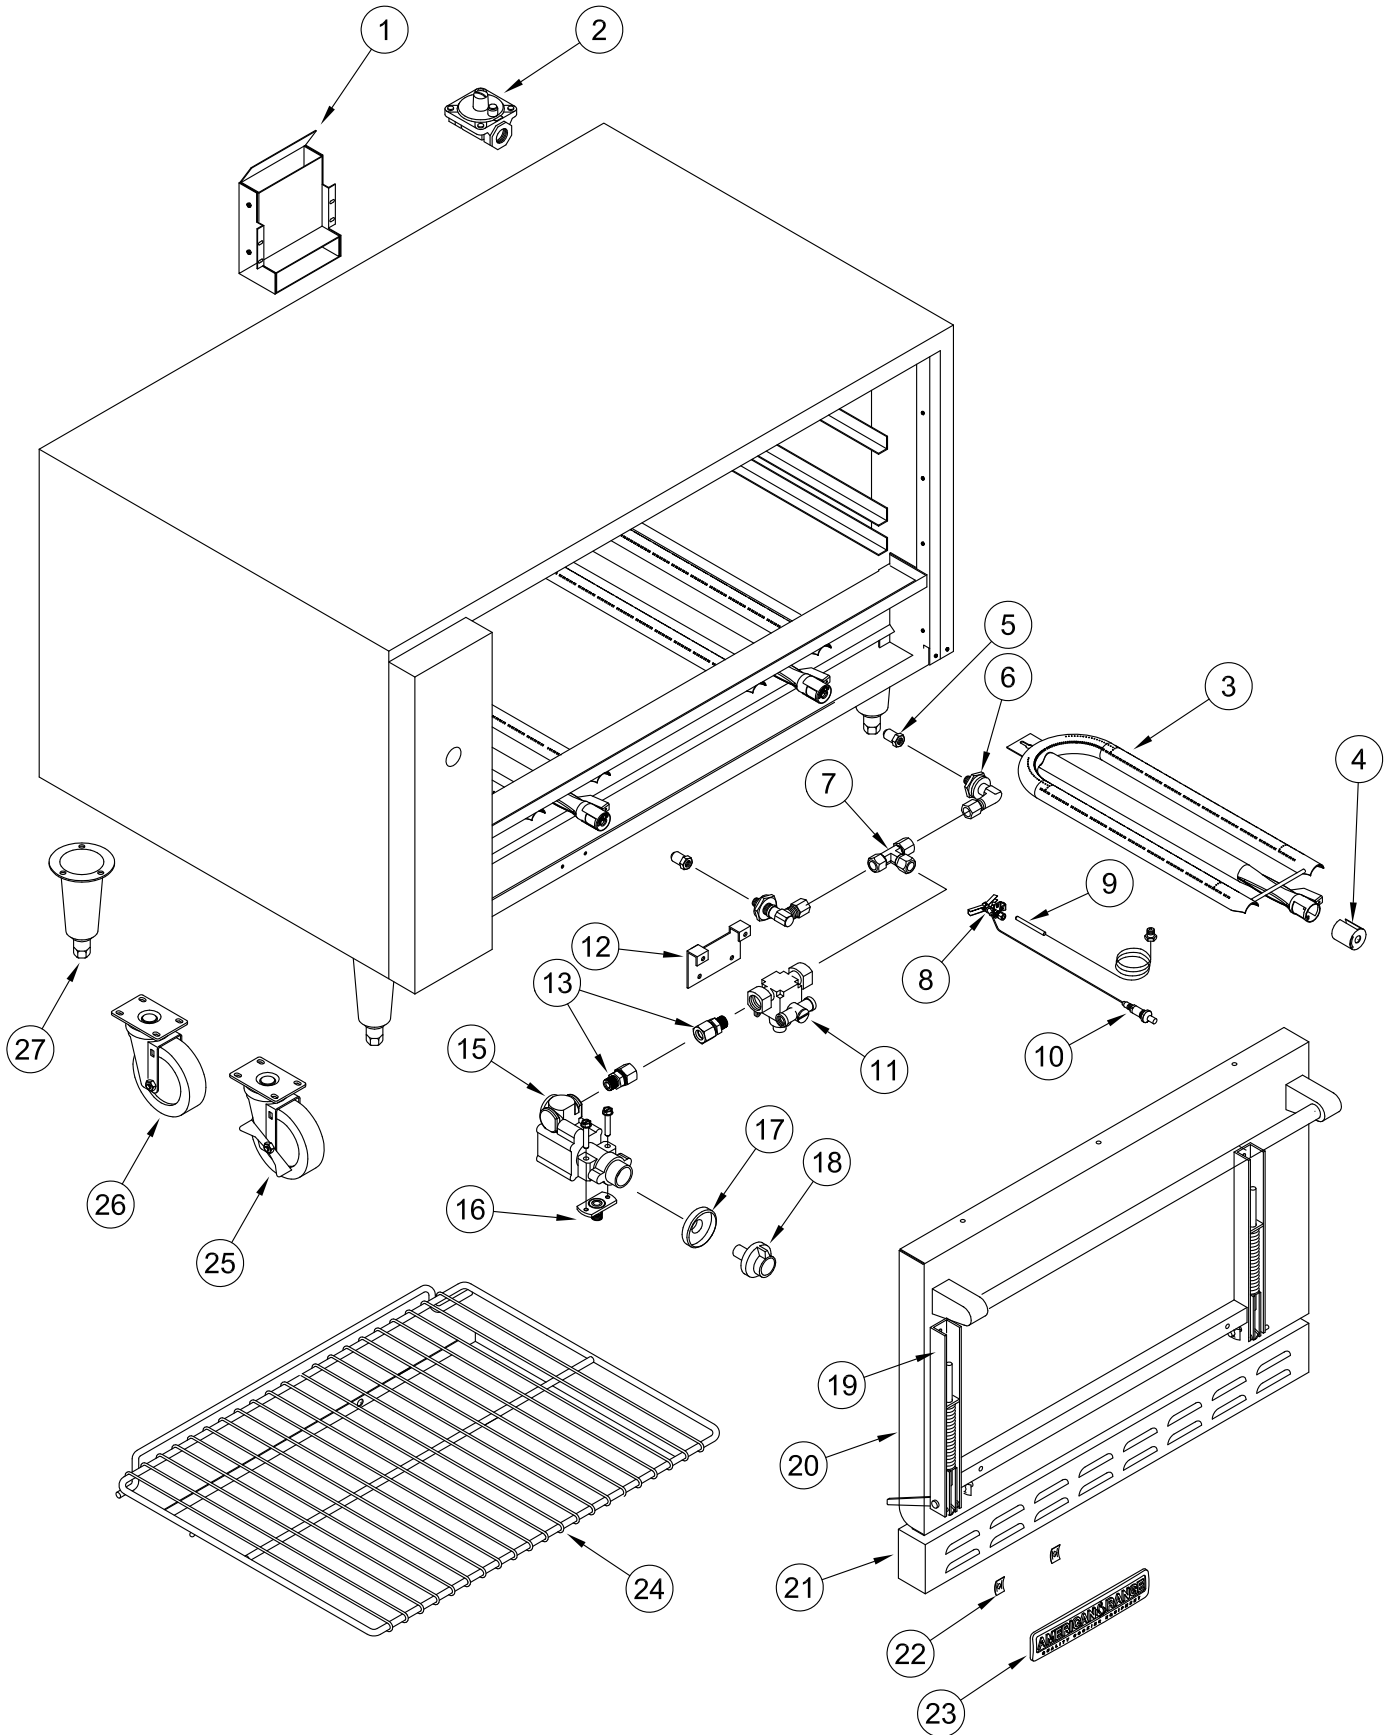

## ARLM - Lamb Oven

ITEM NO.	PART NO.	DESCRIPTION	PRICE
2	A80011	Valve, Pressure Regulator 3/4 10481 LPG Gas Set 10.0	\$ 34.00
	A80110	Valve, Pressure Regulator 3/4 10480 Nat Gas Set 5.	\$ 34.00
3	A14010	Burner, Convection Oven M/MA Series	\$ 88.00
4	A14049	Air Shutter, 1" Oven Burner 10474 AR Range	\$ 5.00
5	A29018	Orifice Hood #47 1/2" Brass 11047	\$ 2.50
	A29005	Orifice Hood #55 1/2" Brass 11055	\$ 2.50
6	A24000	Elbow, Orifice Mixr 3/8C - 3/8-27 10442	\$ 14.00
7	A28009	Tee, 3/16 Compression Brass 10007	\$ 15.00
8	A11107	Pilot, Nat Gas .26 .110 Term Majestic 36"	\$ 66.00
	A11120	Pilot, LPG Gas .16 .110 Term Majestic 36"	\$ 66.00
9	A11100	Thermocouple, 18" 2C AR Range	\$ 24.00
10	A10033	Ignitor, Piezo & Locking Nut 16025-4 HD Medallion	\$ 14.00
11	A80100	Valve, Safety TS-11J AR Ranges 10425	\$ 120.00
13	A28000	Fitting, 3/8CC x 1/4 MIP Brass 10011	\$ 9.00
15	A11113	Thermostat, BJ Griddle / Gas Oven	\$ 256.00
16	A23100	Nipple, Flanged BJ Thermostat 10012	\$ 14.00
17	A32012	Bezel, BJ Thermostat	\$ 15.00
18	A32011	Knob, Oven BJ Thermostat Dial	\$ 32.00
19	A99009	Weld Assembly, Door Frame ARLM	\$ 275.00
22	A44003	Nut, Speed #6 Push Black 10601	\$ 0.50
23	A38000	Name Plate, American Range 8" 10499 Quality Commercial Chrome	\$ 20.00
24	A31017	Rack, Oven ARLM 14-1/2" x 31-3/8"	\$ 300.00
25	A35019	Caster, 4" Swivel with Brake NSF 300 lb. Load AR/Medallion	\$ 149.00
26	A35018	Caster, 4" Swivel No Brake NSF 300 lb. Load AR/Medallion	\$ 99.00
27	A35001	Leg, 6" Cone 3" Adjustable Bullet Chrome Plated NSF	\$ 40.00