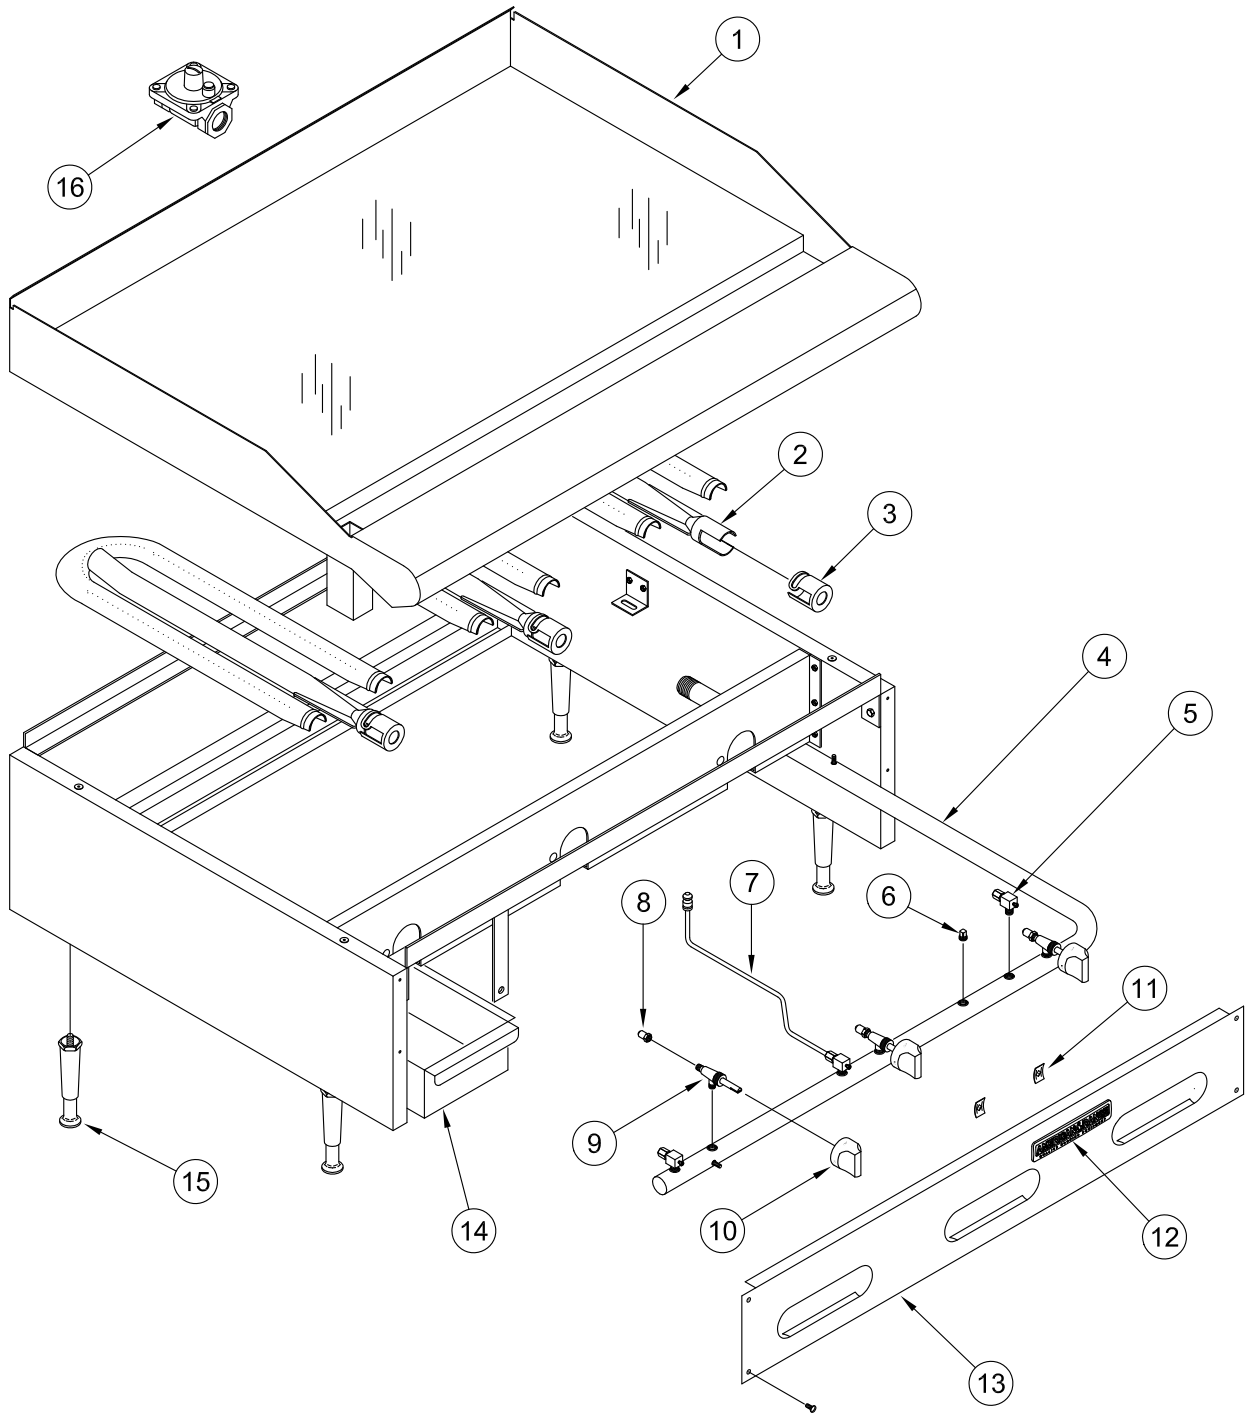

## ARMG GRIDDLE

ITEM NO.	PART NO.	DESCRIPTION	PRICE
1	A92719	Griddle Plate Assembly ARMG-24" 1800-24 21" Deep	\$1,784.00
	A92720	Griddle Plate Assembly ARMG-36" 1800-36 21" Deep	\$2,280.00
	A92721	Griddle Plate Assembly ARMG-48" 1800-48 21" Deep	\$2,640.00
	A92722	Griddle Plate Assembly ARMG-60" 1800-60 21" Deep	\$3,160.00
	A92723	Griddle Plate Assembly ARMG-72" 1800-72 21" Deep	\$3,680.00
2	A14004	Burner, W Counter Top ARMG, ARTG 10473	\$ 80.00
3	A14049	Air Shutter, 1"	\$ 5.00
4	A15036	Manifold, ARMG-24 ARHP 24" 4B 2HT 1801-24 Counter Top	\$ 88.00
	A15018	Manifold, ARMG-36/ARHP 36" 6B 3HT 1801-36 Counter Top	\$ 120.00
	A15022	Manifold, ARMG-48/ARHP 48" 8B 4HT 1801-48 Counter Top	\$ 136.00
	A15023	Manifold, ARMG-60/ARHP 60" 10B 5HT Counter Top	\$ 160.00
	A15050	Manifold, ARMG-72/ARHP 72" 6HT 1801-72 Counter Top	\$ 184.00
5	A29300	Valve, Pilot Elbow Adjustable 10418 1/8 NPT 3/16 CC	\$ 12.00
6	A23010	Plug, 1/8" Pipe Hex Black All Manifolds	\$ 5.00
7	A29201	Pilot Tip Assembly, ARMG	\$ 25.00
8	A29000	Hood, Orifice #39 1/2" Brass 11039 Nat Gas	\$ 2.50
	A29007	LPG Orifice #53 1/2" Brass 11053 LPG Gas	\$ 2.50
9	A80109	Valve, Gas Manual On/Off UL 10419, AR, ARKB, ARRB, AECB	\$ 25.00
10	A32001	Knob, Gas On/Off Glossy Black Flat Down	\$ 14.00
11	A44003	Nut, Speed #6 Push Black 10601	\$ 0.50
12	A38000	Name Plate, American Range 8" 10499 Quality Commercial Chrome	\$ 20.00
13	A99823	Valve Cover, ARMG-24"/ARHP-24" 1802-24 Heavy Duty Stainless	\$ 166.50
	A99824	Valve Cover, ARMG-36"/ARHP-36" 1802-36 Heavy Duty Stainless	\$ 199.80
	A99825	Valve Cover, ARMG-48"/ARHP-48" 1802-48 Heavy Duty Stainless	\$ 233.10
	A99826	Valve Cover, ARMG-60"/ARHP-60" 1802-60 Heavy Duty Stainless	\$ 266.40
	A99827	Valve Cover, ARMG-72"/ARHP-72" 1802-72 Heavy Duty Stainless	\$ 299.70
14	A99800	Grease Can Assembly, ARMG ARTG 10250	\$ 140.00
15	A35011	Leg, 4" Adjustable Flanged NSF Stainless	\$ 24.00
	A35100	Leg, Set (4) 4" Adjustable with Flange Stainless NSF Countertop Units	\$ 165.00
16	A80110	Valve, Pressure Regulator 3/4 10480 Nat Gas Set 5	\$ 34.00
	A80011	Valve, Pressure Regulator 10481 LPG Gas Set 10.0	\$ 34.00