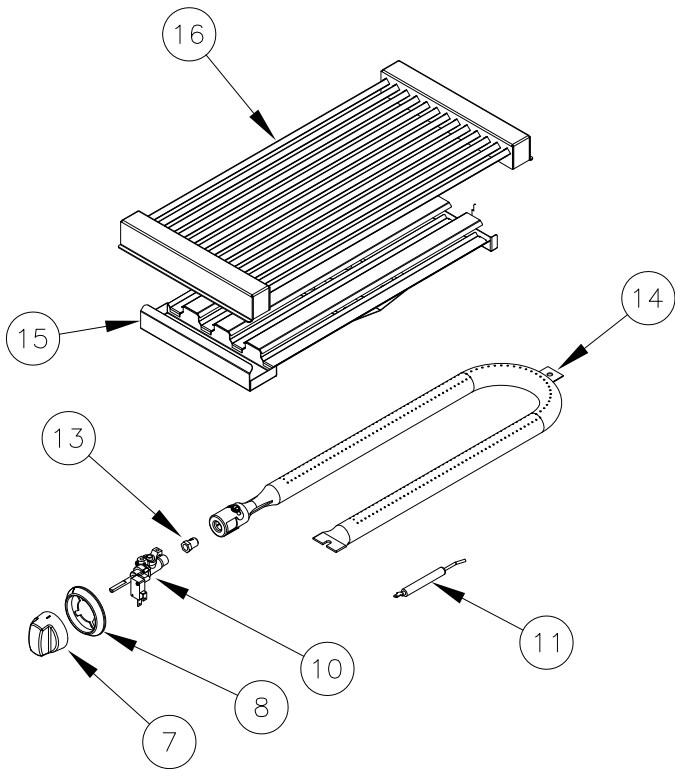

ARROBSCT

GRIDDLE

GRILL

TOP BURNER

3

REGULATOR

4

GAS VALVE

7

ON/OFF KNOB

8

BEZEL

22

THERMOSTAT

23

IGNITER