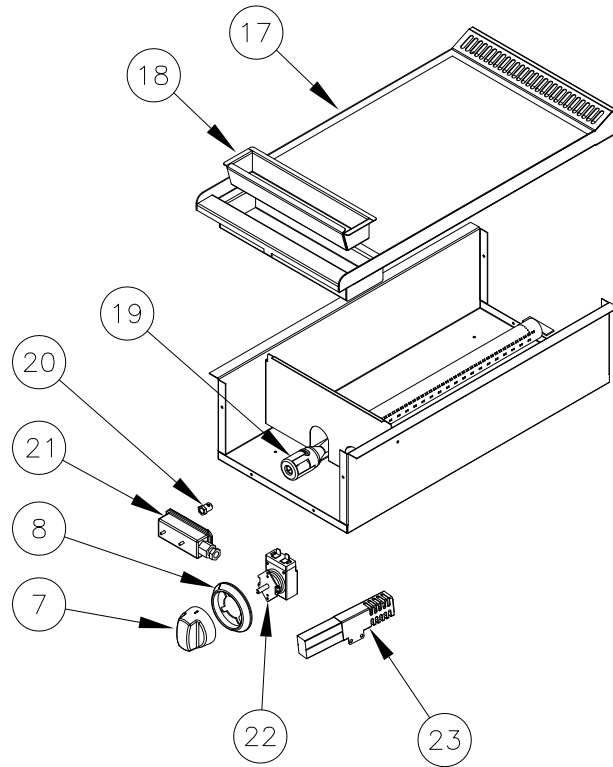

ARROBSCT

GRIDDLE

GRILL

TOP BURNER

3

REGULATOR

4

GAS VALVE

7

ON/OFF KNOB

8

BEZEL

22

THERMOSTAT

23

IGNITER