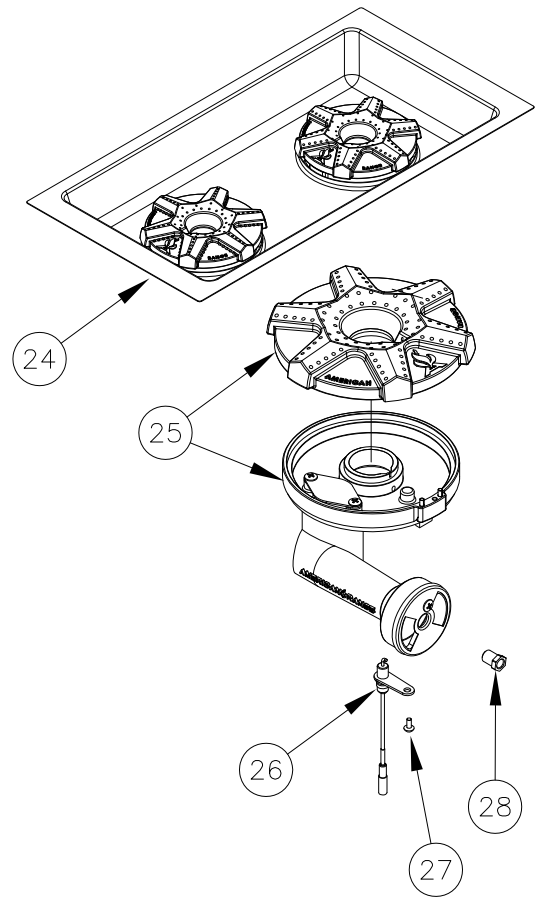

ARROBSCT

GRIDDLE

GRILL

TOP BURNER

3

REGULATOR

4

GAS VALVE

7

ON/OFF KNOB

8

BEZEL

22

THERMOSTAT

23

IGNITER