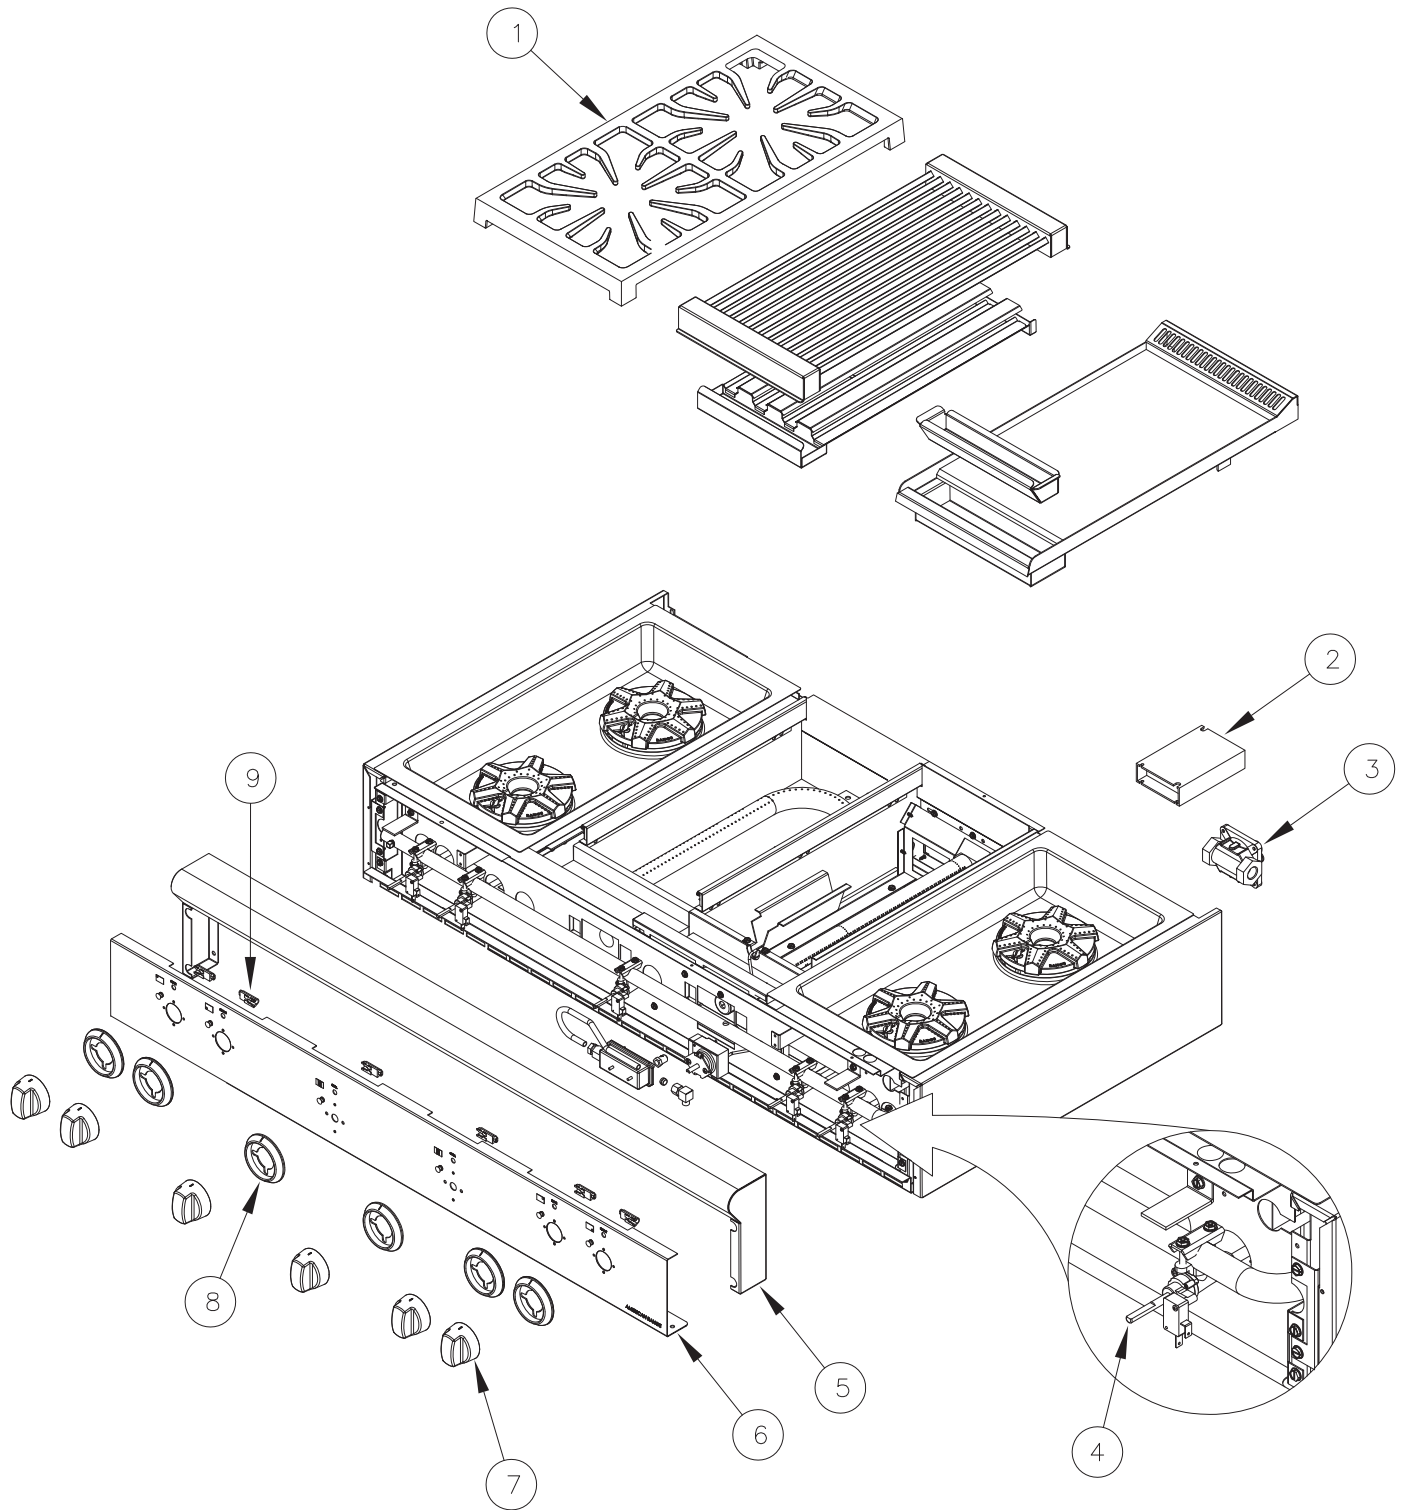

ARROBSCT

GRIDDLE

GRILL

TOP BURNER

3

REGULATOR

4

GAS VALVE

7

ON/OFF KNOB

8

BEZEL

22

THERMOSTAT

23

IGNITER