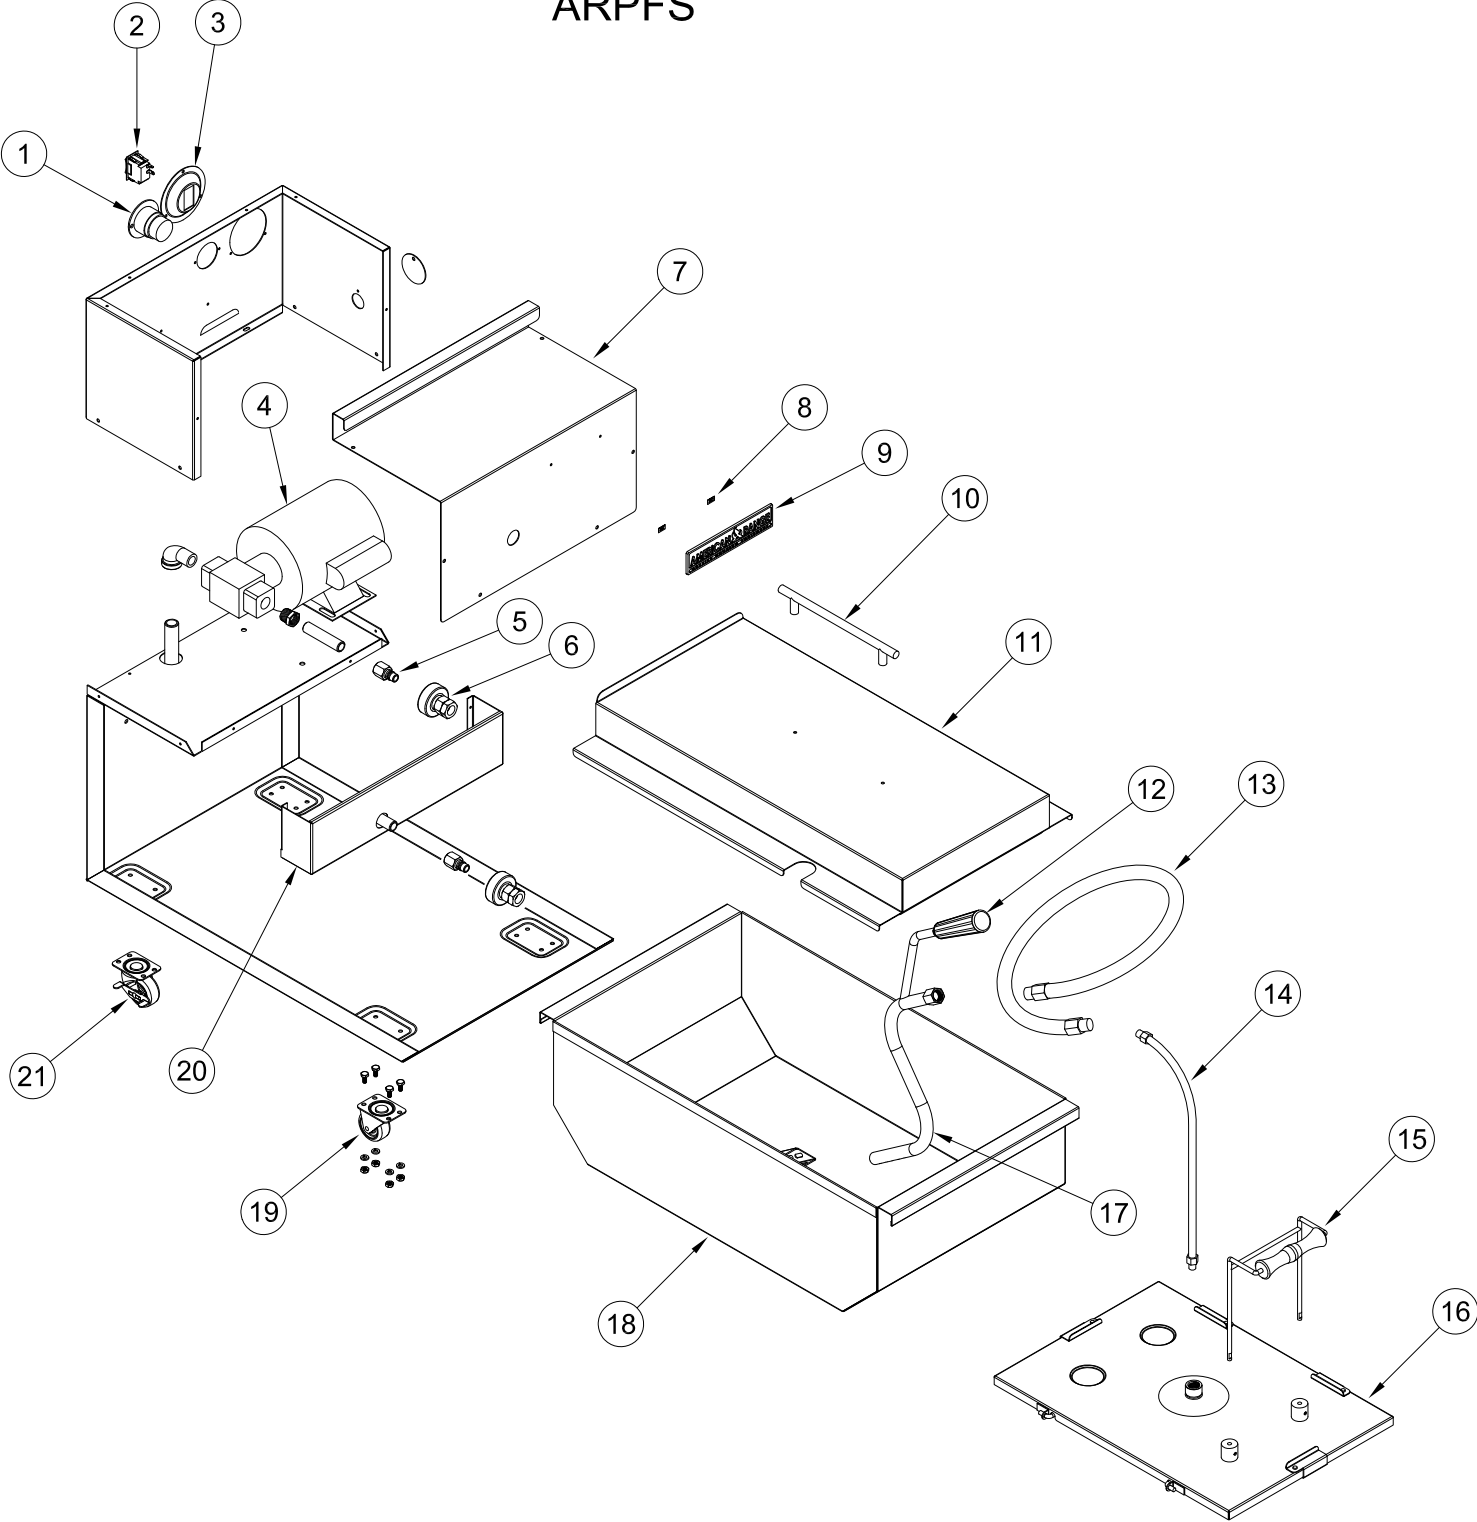

# ARPFS

<p>1</p>  <p>RECEPTACLE</p>	<p>2</p>  <p>SWITCH, ON/OFF</p>	<p>5</p>  <p>QUICK-CONNECT 3/8 MALE</p>	<p>6</p>  <p>QUICK-CONNECT 3/8 FEMALE</p>	<p>8</p>  <p>SPEED NUT</p>	<p>9</p>  <p>AMERICAN NAME PLATE</p>	<p>12</p>  <p>WAND HANDLE</p>
<p>19</p>  <p>CASTER SCREW SET</p>	<p>19</p>  <p>2" RIGID CASTER</p>	<p>21</p>  <p>2" SWIVEL CASTER W/BRAKE</p>				

## ARPFS Portable Filtration System

ITEM NO.	PART NO.	DESCRIPTION	PRICE
1	A20047	Receptacle, Inlet NEMA 5-1 15A 71816 ARPFS 125V 2 pole 3 wire	\$ 40.00
2	A10001	Switch, Rocker On/On/Maintrn ARPFS Series	\$ 22.00
3	71684	Cap, Switch 18GA 430 71684 ARPFS	\$ 4.00
4	A16101	Pump, Hot Oil Motor 1/3HP 1725/71809 115V 50/60HZ S23A	\$ 1,500.00
5	A16109	Fitting, 3/8" NPT Quick Disconnect 71807 ARPFS Stainless	\$ 100.00
6	A16111	Fitting, 3/8" Quick Disconnect 71812 ARPFS Assembly	\$ 375.00
8	A44003	Nut, Speed #6 Push Black	\$ 0.50
9	A38000	Name Plate, American Range 8" 10499 Quality Commercial Chrome	\$ 20.00
10	A16113	Handle, Lid 10" Satin Finish 71970 ARPFS	\$ 40.00
11	A16114	Cover, Oil Tank 18GA 430 71709 ARPFS-35/50	\$ 120.00
	A16115	Cover, Oil Tank 18GA 430 71709 ARPFS-85	\$ 150.00
12	A16201	Rod, Aluminum Wand Handle	\$ 106.00
13	A16108	Hose, Drain 62" Long	\$ 499.00
14	A16107	Hose, Pick-Up 21" Long 71818 ARPFS	\$ 270.00
15	A16205	Handle, Assembly Complete 71705 ARPFS	\$ 266.00
16	A16119	Housing, Filter Assembly Pad ARPFS-35/50	\$ 425.00
	A16119	Housing, Filter Assembly Pad ARPFS-85	\$ 475.00
17	A16199	Wand, Oil Refill Assembly 71824 ARPFS	\$ 475.00
18	A16116	Tank, Oil Weld Assembly ARPFS-35/50	\$ 300.00
	A16117	Tank, Oil Weld Assembly ARPFS-85	\$ 375.00
19	A35023	Caster, 2" Rigid No Brake NFS 71801 ARPFS	\$ 60.00
20	71689	Cover, Oil Inlet 20GA 430 71689 ARPFS	\$ 13.00
21	A35024	Caster, 2" Swivel W/Brake NFS ARPFS	\$ 70.00