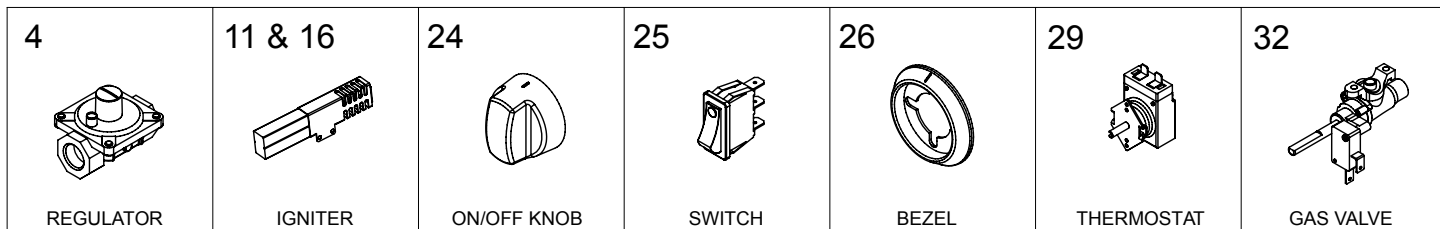

subject to change without notice.