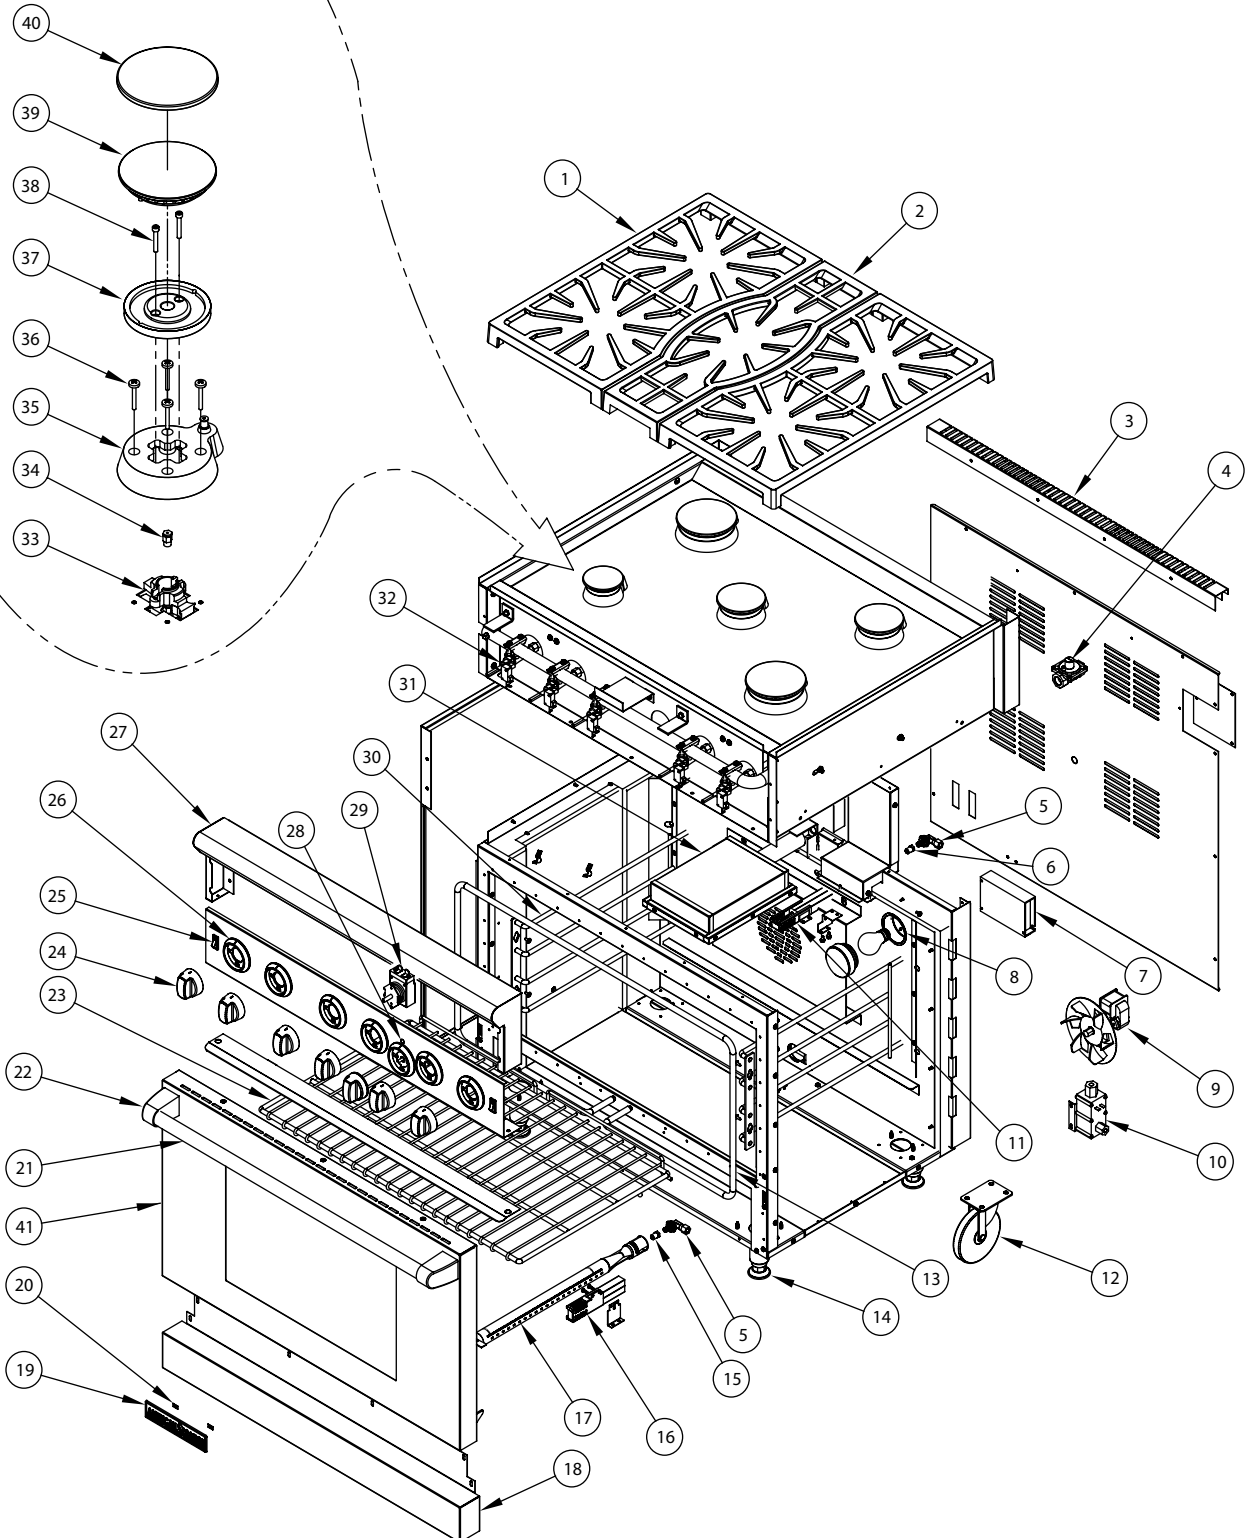

CUISINE SERIES (ARR-530)

TOP BURNER

CUISINE SERIES (ARR-530)

ITEM NO.	PART NO.	DESCRIPTION
1	R17544	Grate, Top Dual Burner ARR530SB
2	R17545	Grate, Top Center Single Burner ARR530 SB Cast Iron W/Legs
3	ARR-30SIB-C	1" Standard Fabricated Island Back
	ARR-30IB-C	1" Welded Island Back (Optional, Not Shown)
	ARR-30GSB-C	4" Stub Back (Optional, Not Shown)
	ARR-3021HBS-C	20" High Back with Shelf (Optional, Not Shown)
4	R80022	Regulator, Gas 87 CFH Blue 1/2" NPT NATGas
	R80023	Regulator, Gas 87 CFH Blue 1/2" NPT LP Gas
5	A24000	Elbow, Orifice Mixer 3/8C - 3/8-27 10442
6	A29022	Orifice Hood, #51 1/2" Brass NAT Gas (Not for Resale)
	A29008	Orifice Hood, #57 1/2" Brass LP Gas (Not for Resale)
7	R10008	Module, Spark 1 point
7A	R10006	Module, Spark 4 point
7B	R10007	Module, Spark 6 point
8	R10002	Light Socket with Glass Cover and Light Bulb
9	A91100	Motor, Innovection Fan Assembly ARR Range Series
10	R80001	Valve, Dual Safety Vertical
11	R10012	Igniter, Ceramic 6.38" Range BLC W/ Shield 10" 450C Lead 1/4" QC
12	R35001	Caster 4" Adjustable W/ Brake 250 LB Load Satin Finish
13	A43055	Gasket, Oven 30" Cell Special ARROB / ARR636SB Range .005 Wire
14	R35000	Leg, 4" Adjustable W/ Black Glide Boot ARR-Series Range
15	A29006	Orifice Hood, #42 1/2" Brass NAT Gas (Not For Resale)
	A29001	Orifice Hood, #52 1/2" Brass LP Gas (Not For Resale)
16	R10011	Igniter, Ceramic 4.25" Range BLC W/ Shield 10" 450C Lead
17	R14020	Burner, Bake Oven ARROB/ARRSB AR Ranges
18	R99284	Kick Plate, ARROB-30" Range 10037 18ga CRS
19	R38000	Name Plate, American Range 8"
20	A44003	Nut, Speed #6 Push Black 10601
21	R32009	Handle, Oval ARR-30" Door Oven Stainless #180 Finish
22	R32006	Endcap, Oven Handle ARR-Series 20391 Heavy Duty Chrome Polish
23	R31013	Rack, Oven 30" Heritage / Cuisine / Performer Chrome Plated
24	R32016	Knob, Burner Valve Max - Simmer ARR-Series Black New Style
	R32021	Knob, Oven Thermostat ARR-Series Black New Style
25	R10001	Switch, Rocker 115V Blue Lamp ARR-Series Range
26	R32027	Bezel, Knob Chrome Plated ARR-Series Range Slide-In
27	10248A	Bullnose, Assembly ARROB-430 Heavy Duty Stainless
28	R10003	Light, Indicator Blue 115V W/Insu. Terminals QD ARR-Series
29	R10005	Thermostat, Oven ARR-Series