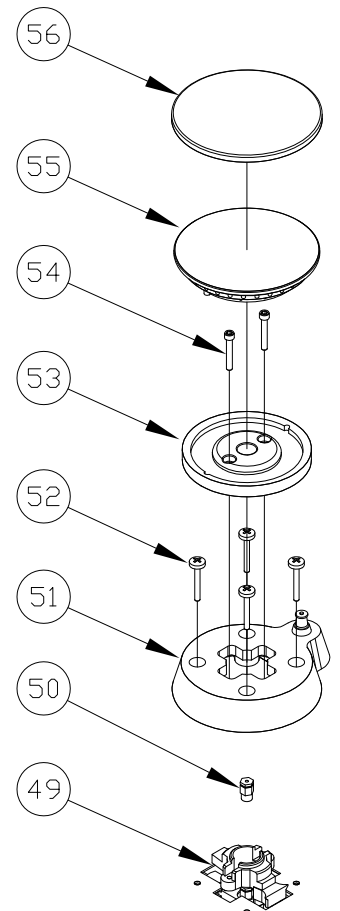

GRIDDLE

GRILL

TOP BURNER