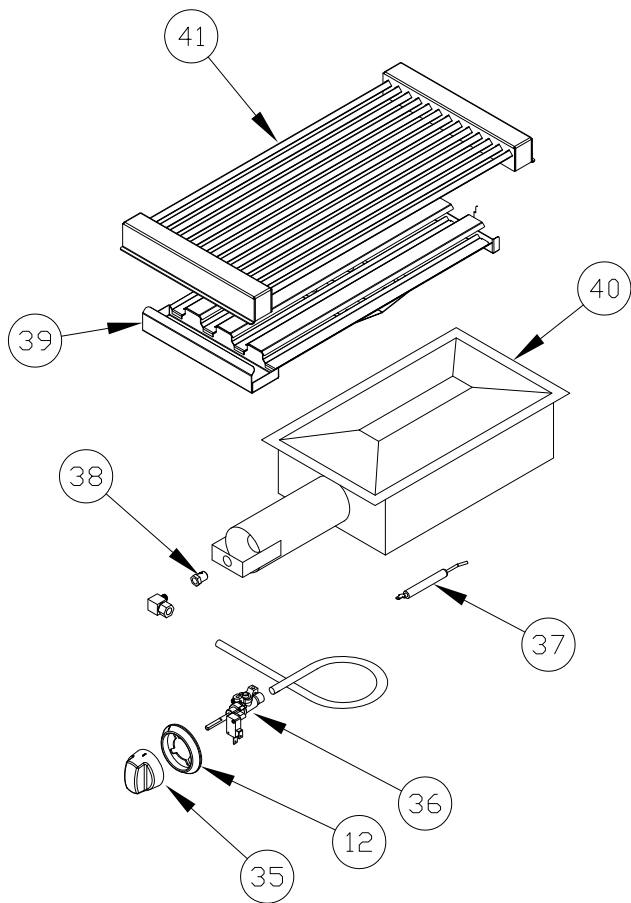

GRIDDLE

GRILL

TOP BURNER