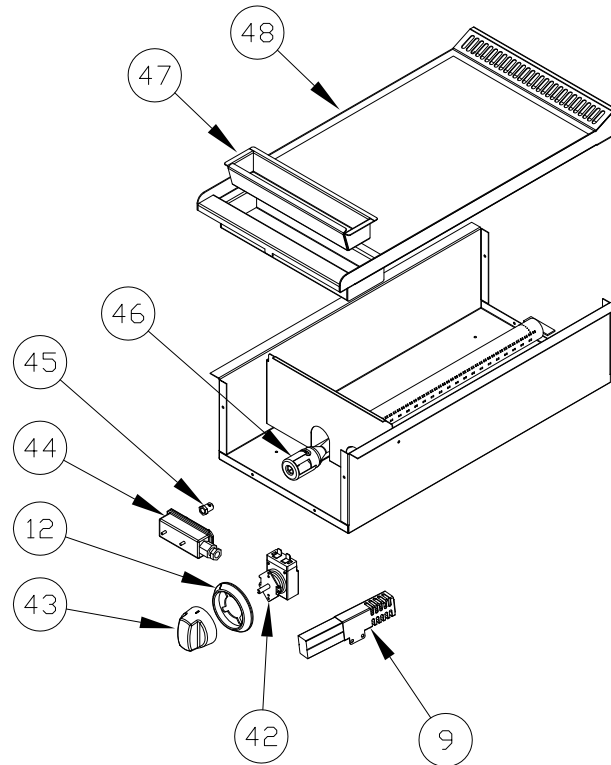

GRIDDLE

GRILL