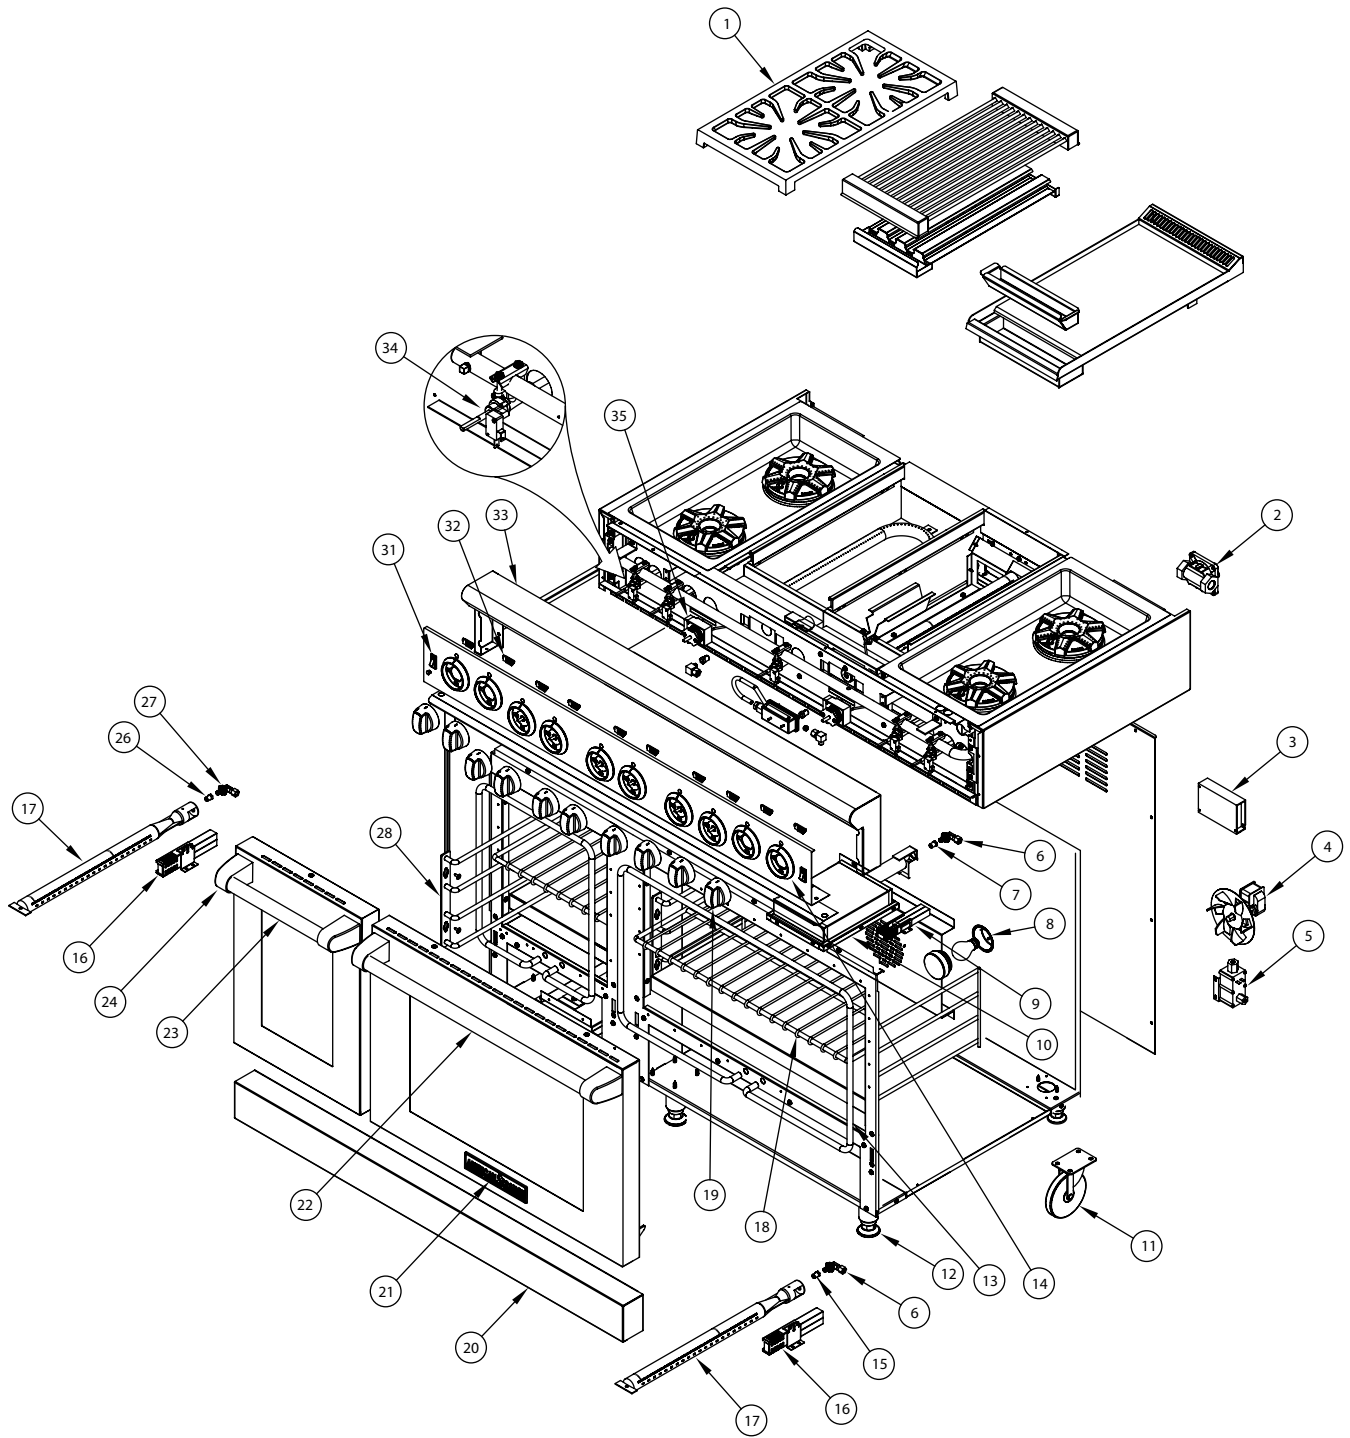

# PERFORMER SERIES (ARROB-484GDGR)

subject to change without notice.

2	9, 16	14	19	31	34	35
						
REGULATOR	IGNITER	BEZEL	ON/OFF KNOB	SWITCH	GAS VALVE	THERMOSTAT