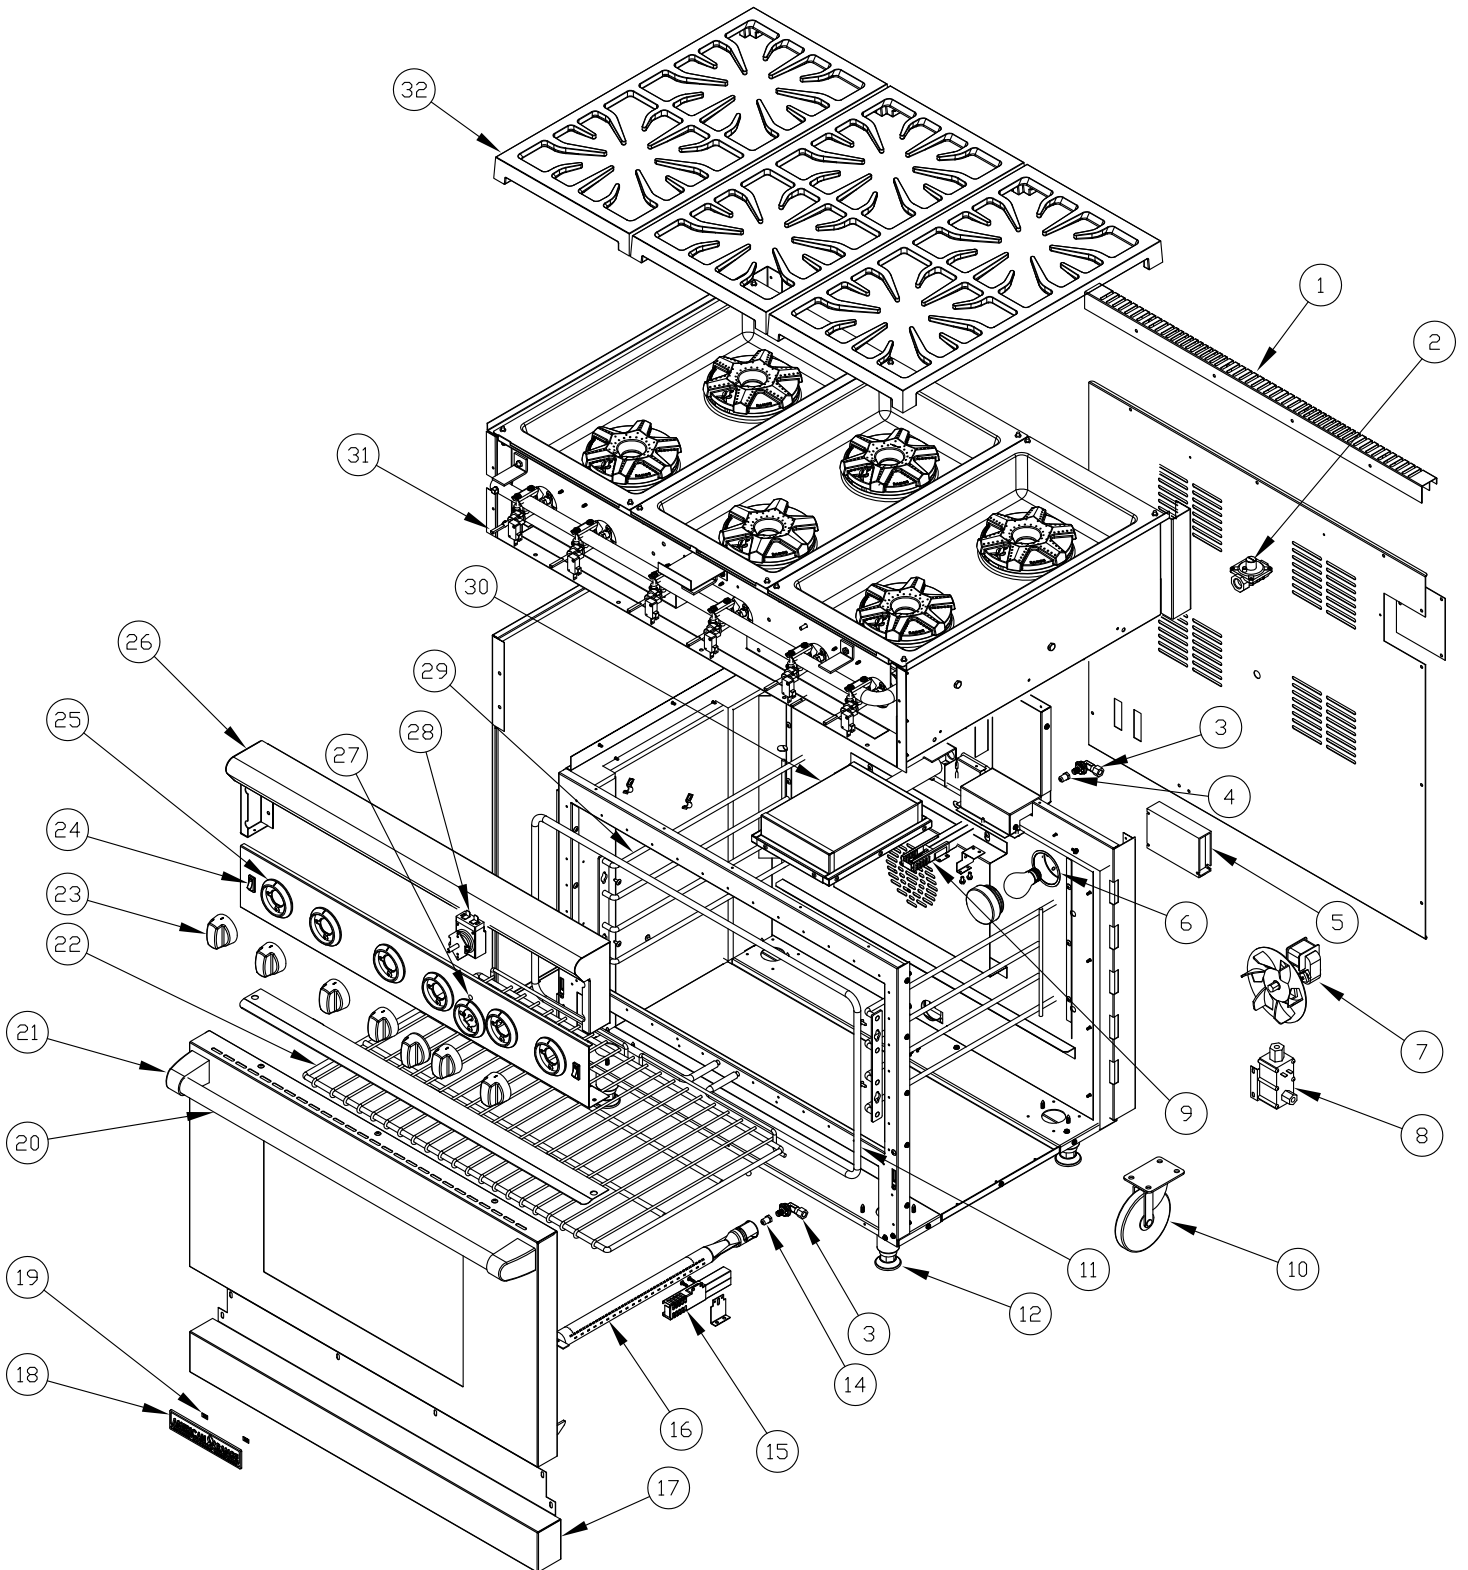

# ARROB PERFORMER 36"

GRIDDLE

GRILL

TOP BURNER