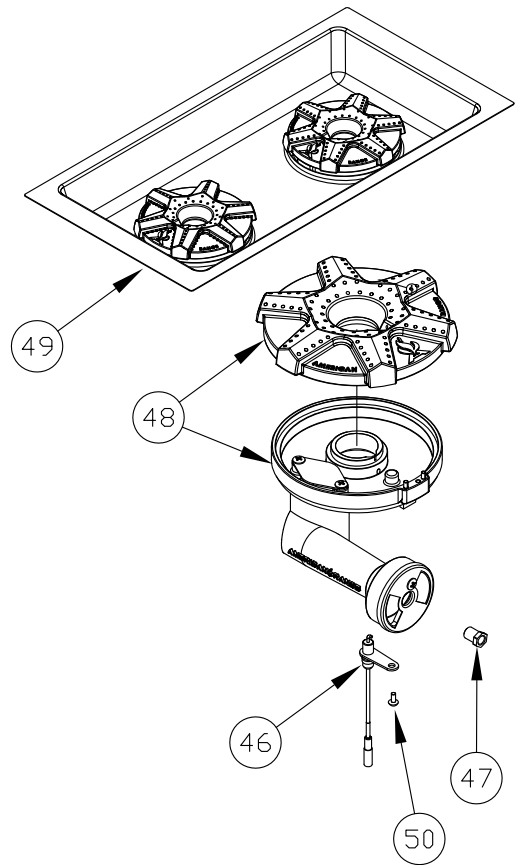

# ARROB PERFORMER 36"

GRIDDLE

GRILL

TOP BURNER