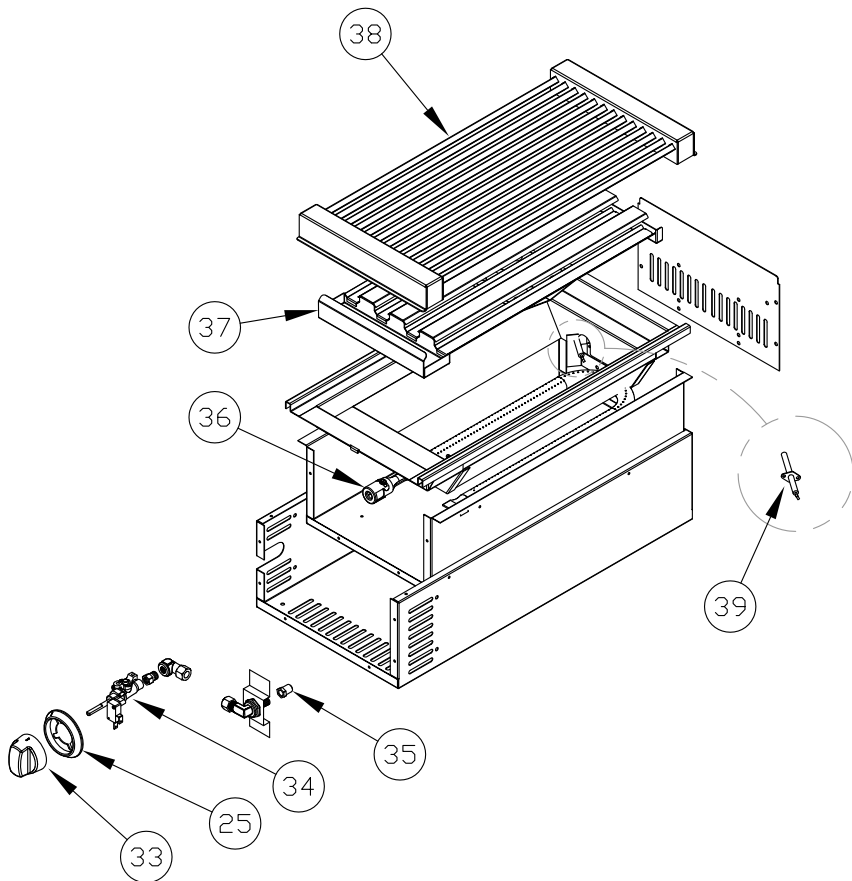

# ARROB PERFORMER 36"

GRIDDLE

GRILL

TOP BURNER