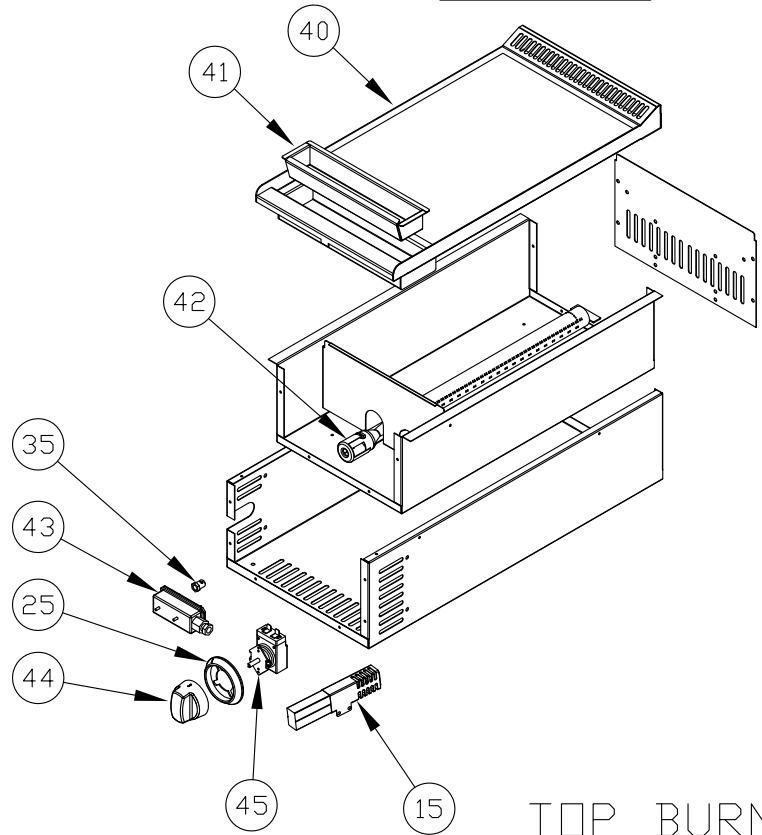

# ARROB PERFORMER 36"

GRIDDLE

GRILL

TOP BURNER