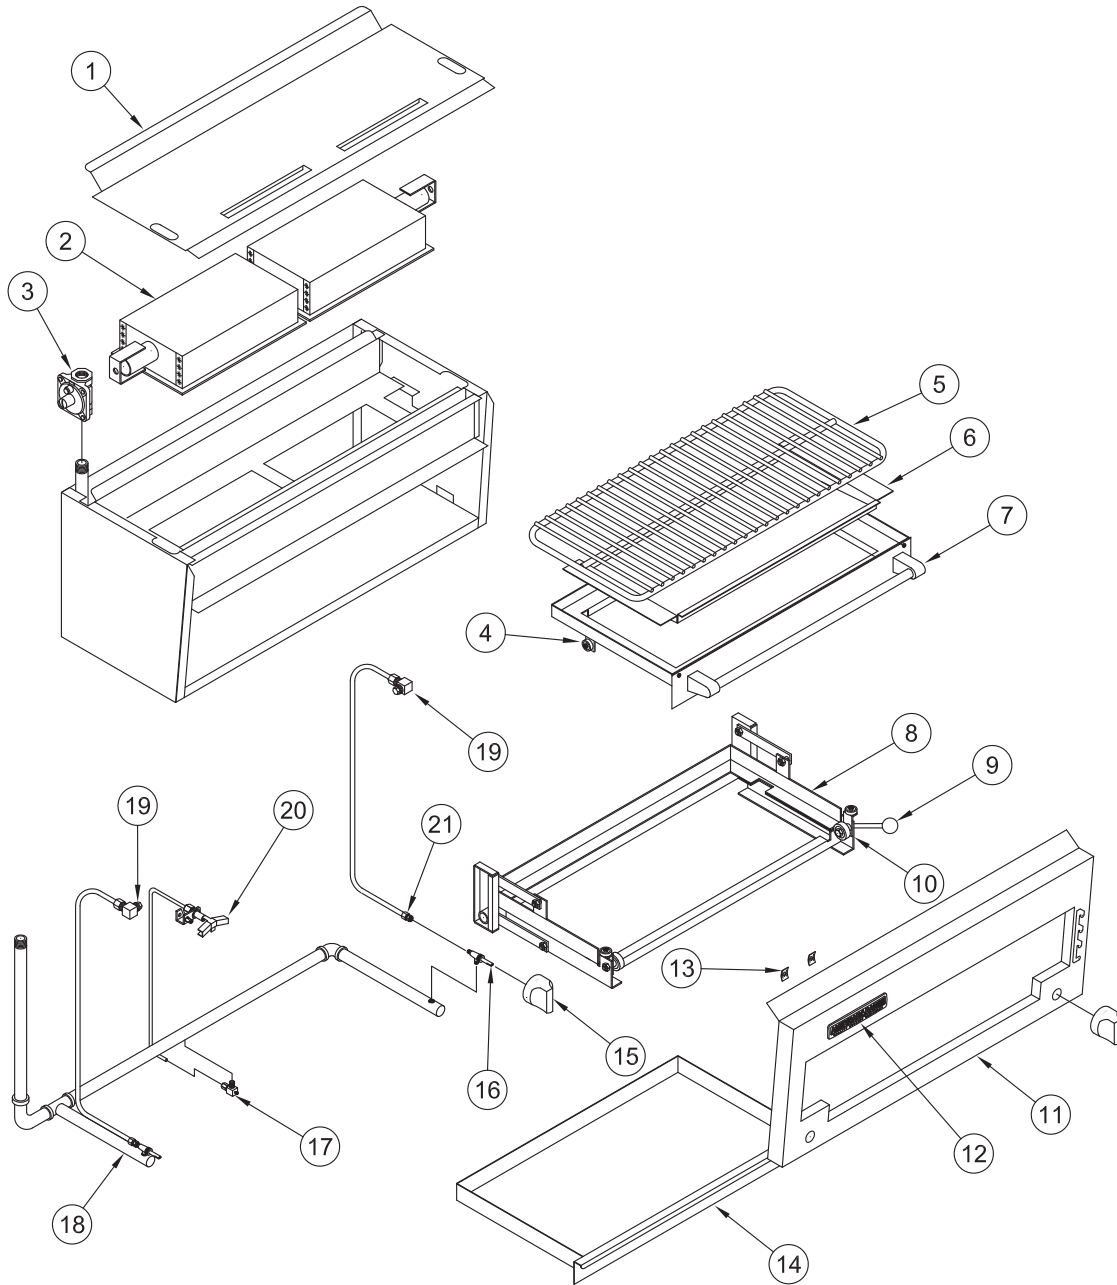

## ARSB - SALAMANDER

ITEM NO.	PART NO.	DESCRIPTION	PRICE
2	A14015	Burner, Infrared ARSB 10477 Old Style 12-3/4" x 7"	\$ 340.00
3	A80110	Valve, Pressure Regulator 3/4" 10480 Nat Gas Set 5.	\$ 34.00
	A80011	Valve, Pressure Regulator 3/4" 10481 LPG Gas Set 10.0	\$ 34.00
4	A43007	Bearing, Ball Sm 1/4" ID x 1" OD 10491 High Heat	\$ 25.00
5	A31021	Rack, ARSB-36" 2901/2" x 13" 10505 Old Style	\$ 171.50
6	A31029	Rack Frame Assembly for ARSB	\$ 627.71
7	A32150	Bracket, Door Handle Heavy Duty 18164-Chrome Plated AR Range	\$ 40.00
8	A99283	Carriage, Salamander Assembly ARSM, ARSB 36"	\$ 300.00
9	A32016	Knob, Ball 1-3/4" 3/8" Insert 10490 New Style	\$ 14.00
10	A43017	Bearing, Ball 3/4" ID x 1-5/8" OD 10507 High Heat	\$ 40.00
12	A38000	Name Plate, American Range 8" 10499 Quality Commercial Chrome	\$ 20.00
13	A44003	Nut, Speed #6 Push Black 10601	\$ 0.50
14	A99543	Crumb Tray, ARSB-36" 10285	\$ 150.00
15	A32001	Knob, On/Off Glossy Black Flat Down	\$ 14.00
16	A80109	Valve, Gas Manual On/Off UL 10419, AR, ARKB, ARRB, AECB	\$ 25.00
17	A29300	Valve, Pilot Elbow Adjustable 10418 1/8 NPT 3/16 CC	\$ 12.00
18	A15040	Manifold, ARSB-36" Dual Burners 10286	\$ 160.00
19	A29106	Elbow, Infrared Burner No Spud	\$ 16.00
20	A11108	Pilot, Nat Gas .018 3/16" "T" Style ARSB	\$ 40.00
	A11131	Pilot, LPG Gas .010 3/16" "T" Style ARSB	\$ 40.00
	A11110	Orifice, Bell 0.018 Nat Gas 11001	\$ 2.50
	A11118	Orifice, Bell 0.010 LPG Gas 11002	\$ 2.50
21	A28028	Adapter, 3/8c X 3/8-27 Brass	\$ 6.50