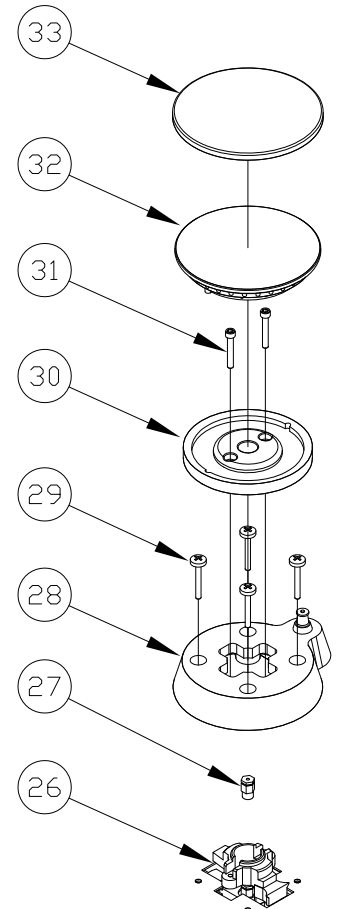

ARSCT-Slide-in-Cooktop

GRIDDLE

GRILL

TOP BURNER

3

REGULATOR

7

ON/OFF KNOB

8

BEZEL

18

IGNITER

19

THERMOSTAT

4 & 12

GAS VALVE

	R16514	Orifice, B-Burner #65 .090mm Sea Level LP Gas (Not For Resale)	N/A
28	R16010	Spacer, Burner Large Bright Aluminum Finish Cook Top	\$ 99.00
	R16009	Spacer, Burner Medium Bright Aluminum Finish Cook Top	\$ 89.00
	R16008	Spacer, Burner Small Bright Aluminum Finish Cook Top	\$ 79.00
29	A42158	Screw, 10-24 X1 PH Phil MS ZP Type F	\$ 1.00
30	R16508	Base, D-Burner Large	\$ 70.00
	R16502	Base, C-Burner Medium	\$ 60.00
	R16517	Base, B-Burner Small	\$ 50.00
31	A42167	Screw, 6-32 X 7/8 Socket HD C/S SS	\$ 1.00
32	R16506	Head, D-Burner Large, 39-289-003-01	\$ 70.00
	R16500	Head, C-Burner Medium, 39-288-003-01	\$ 60.00
	R16515	Head, B-Burner Small, 39-287-003-01	\$ 50.00
33	R16507	Cap, Top D-Burner Blk Porcelain Enameled Steel 22-046-001-08	\$ 60.00
	R16501	Cap, Top C-Burner Blk Porcelain Enameled Steel 22-046-001-08	\$ 40.00
	R16516	Cap, Top B-Burner Blk Porcelain Enameled Steel 22-046-001-08	\$ 30.00