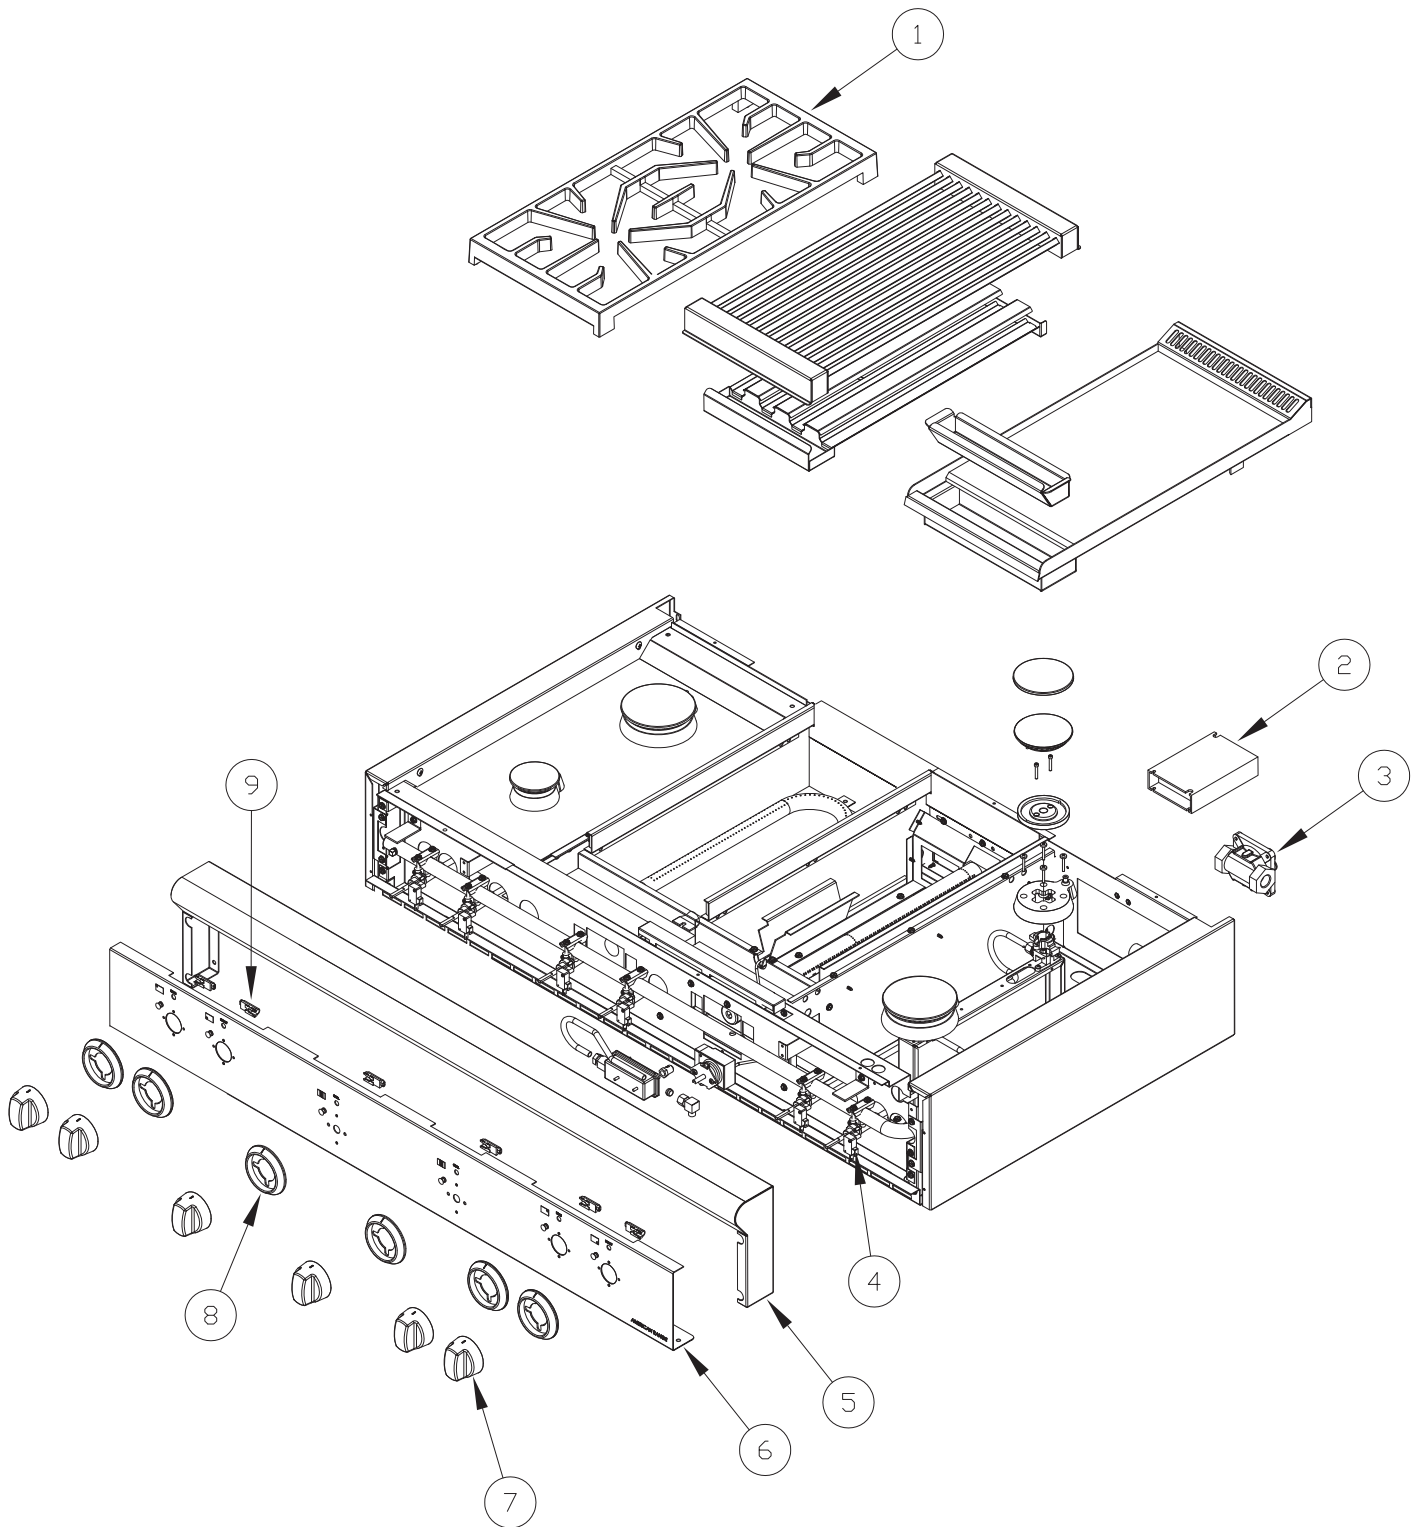

ARSCT-Slide-in-Cooktop

GRIDDLE

GRILL

TOP BURNER

3

REGULATOR

7

ON/OFF KNOB

8

BEZEL

18

IGNITER

19

THERMOSTAT

4 & 12

GAS VALVE

	R16514	Orifice, B-Burner #65 .090mm Sea Level LP Gas (Not For Resale)	N/A
28	R16010	Spacer, Burner Large Bright Aluminum Finish Cook Top	\$ 99.00
	R16009	Spacer, Burner Medium Bright Aluminum Finish Cook Top	\$ 89.00
	R16008	Spacer, Burner Small Bright Aluminum Finish Cook Top	\$ 79.00
29	A42158	Screw, 10-24 X1 PH Phil MS ZP Type F	\$ 1.00
30	R16508	Base, D-Burner Large	\$ 70.00
	R16502	Base, C-Burner Medium	\$ 60.00
	R16517	Base, B-Burner Small	\$ 50.00
31	A42167	Screw, 6-32 X 7/8 Socket HD C/S SS	\$ 1.00
32	R16506	Head, D-Burner Large, 39-289-003-01	\$ 70.00
	R16500	Head, C-Burner Medium, 39-288-003-01	\$ 60.00
	R16515	Head, B-Burner Small, 39-287-003-01	\$ 50.00
33	R16507	Cap, Top D-Burner Blk Porcelain Enameled Steel 22-046-001-08	\$ 60.00
	R16501	Cap, Top C-Burner Blk Porcelain Enameled Steel 22-046-001-08	\$ 40.00
	R16516	Cap, Top B-Burner Blk Porcelain Enameled Steel 22-046-001-08	\$ 30.00