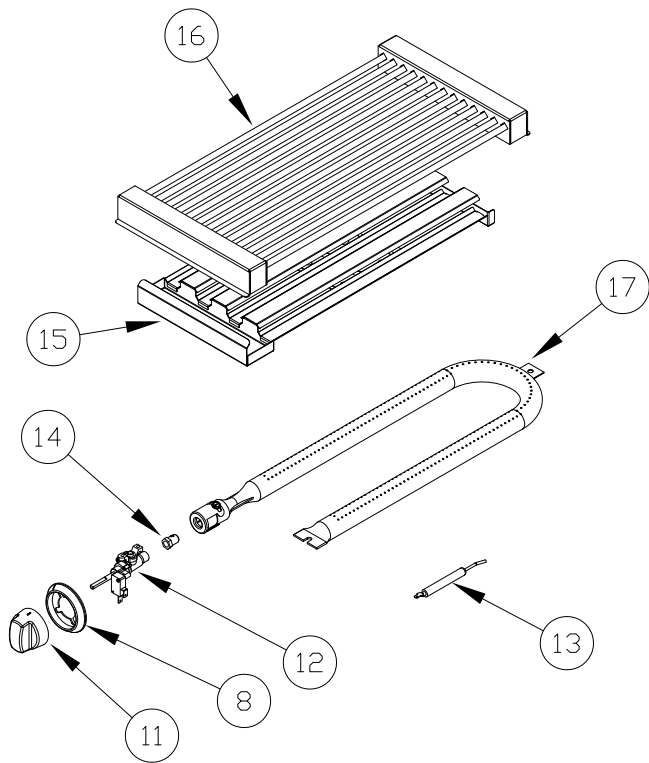

ARSCT-Slide-in-Cooktop

GRIDDLE

GRILL

TOP BURNER

3

REGULATOR

7

ON/OFF KNOB

8

BEZEL

18

IGNITER

19

THERMOSTAT

4 & 12

GAS VALVE