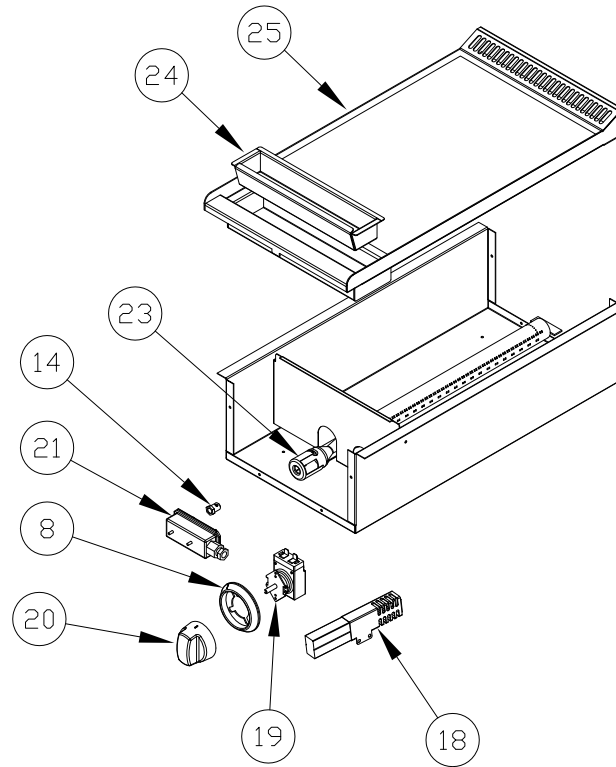

ARSCT-Slide-in-Cooktop

GRIDDLE

GRILL

TOP BURNER

3

REGULATOR

7

ON/OFF KNOB

8

BEZEL

18

IGNITER

19

THERMOSTAT

4 & 12

GAS VALVE