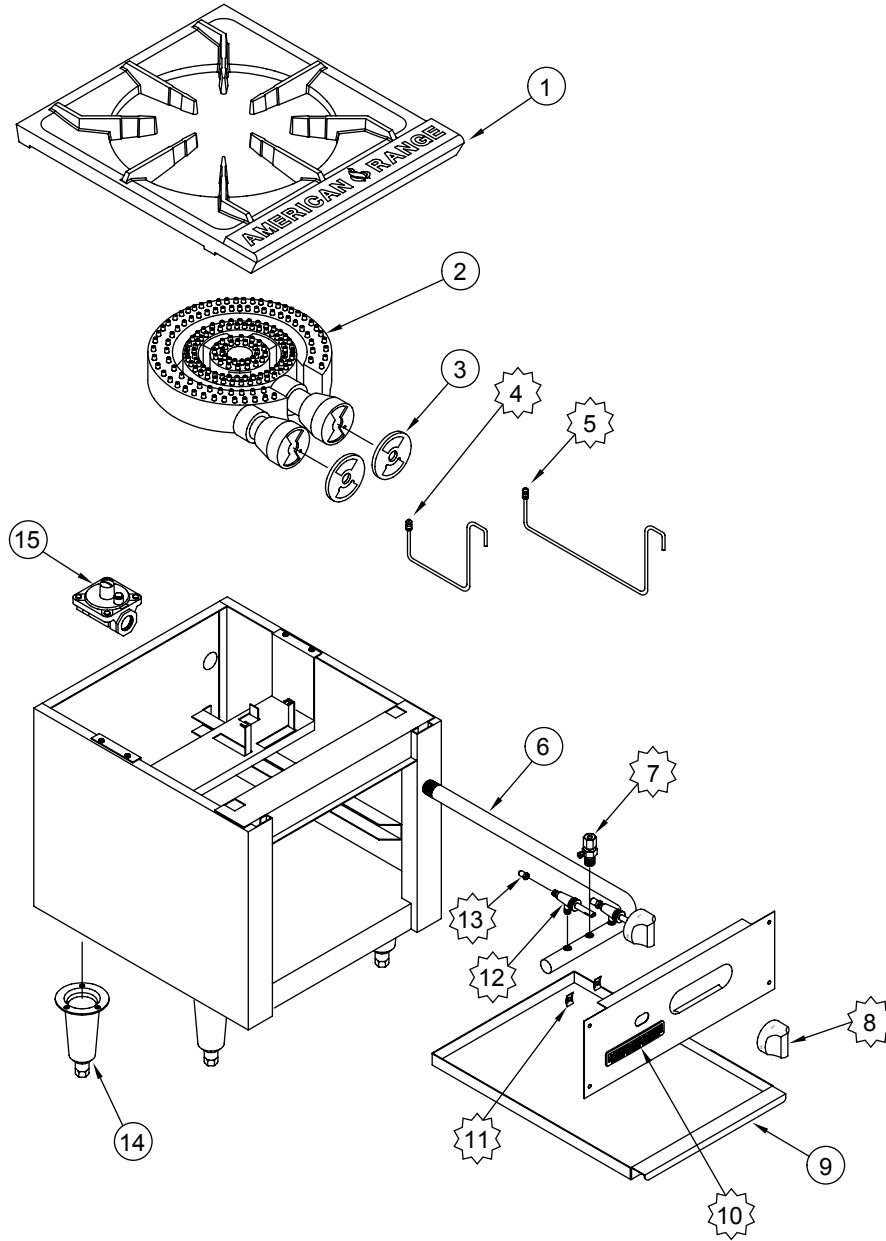

ARSP- & SPSH

 <p>PILOT TIP ASSY ARSP-18</p>	 <p>PILOT TIP ASSY ARSP-18-2</p>	 <p>STRAIGHT PILOT VALVE</p>	 <p>BLACK ON/OFF KNOB</p>	 <p>AMERICAN RANGE NAME PLATE</p>	 <p>SPEED NUT</p>	 <p>GAS VALVE</p>
 <p>ORIFICE HOOD</p>						

ARSP-SPSH

ITEM NO.	PART NO.	DESCRIPTION
1	A17037	Grate, Top Stock Pot Flite Pack Semi Gloss Black Cast Iron
	A17006	Grate, Top Stock Pot 18" x 21" Heavy Duty Cast Iron
2	A14013	Inner 2 Ring Burner
	A80124	Outer Ring Burner ARSP-18 Stock Pot
	A14007	Burner, Three Ring Stock Pot w/Venturi 45bx
3	A14045	Shutter, Air, 2" 2 & 3 - Ring Burner - ARSP/HD
4	A29202	Pilot Tip, Assembly Single 10241 ARSP-18/ARWR
5	A29234	Pilot Tip, Assembly ARSP-18-2
7	A29302	Valve, Gas Pilot Straight Brass 3/16 CC - 1/8 MNPT
8	A32001	Knob, Gas On/Off Glossy Black Flat Down
9	A80126	Crumb Tray, ARSP-18, ARSP-J, 10271
10	A38000	Name Plate, American Range 8" 10499 Quality Commercial Chrome
11	A44003	Nut, Speed #6 Push Black 10601
12	A80109	Valve, Gas Manual On/Off UL 10419, AR, ARKB, ARRB, AECEB
13	A29003	Orifice Hood, #53 1/2" Brass Flat Head/MSD LPG Gas ARROB
	A29020	Orifice Hood, #31 1/2" Brass 11031 Nat Gas
14	A35001	Leg, 6" Cone 3" Adjustable Bullet Chrome Plated NSF
15	A80110	Valve, Pressure Regulator 3/4" 10480 Nat Gas Set 5.
	A80011	Valve, Pressure Regulator 3/4" 10481 LPG Gas Set 10.0