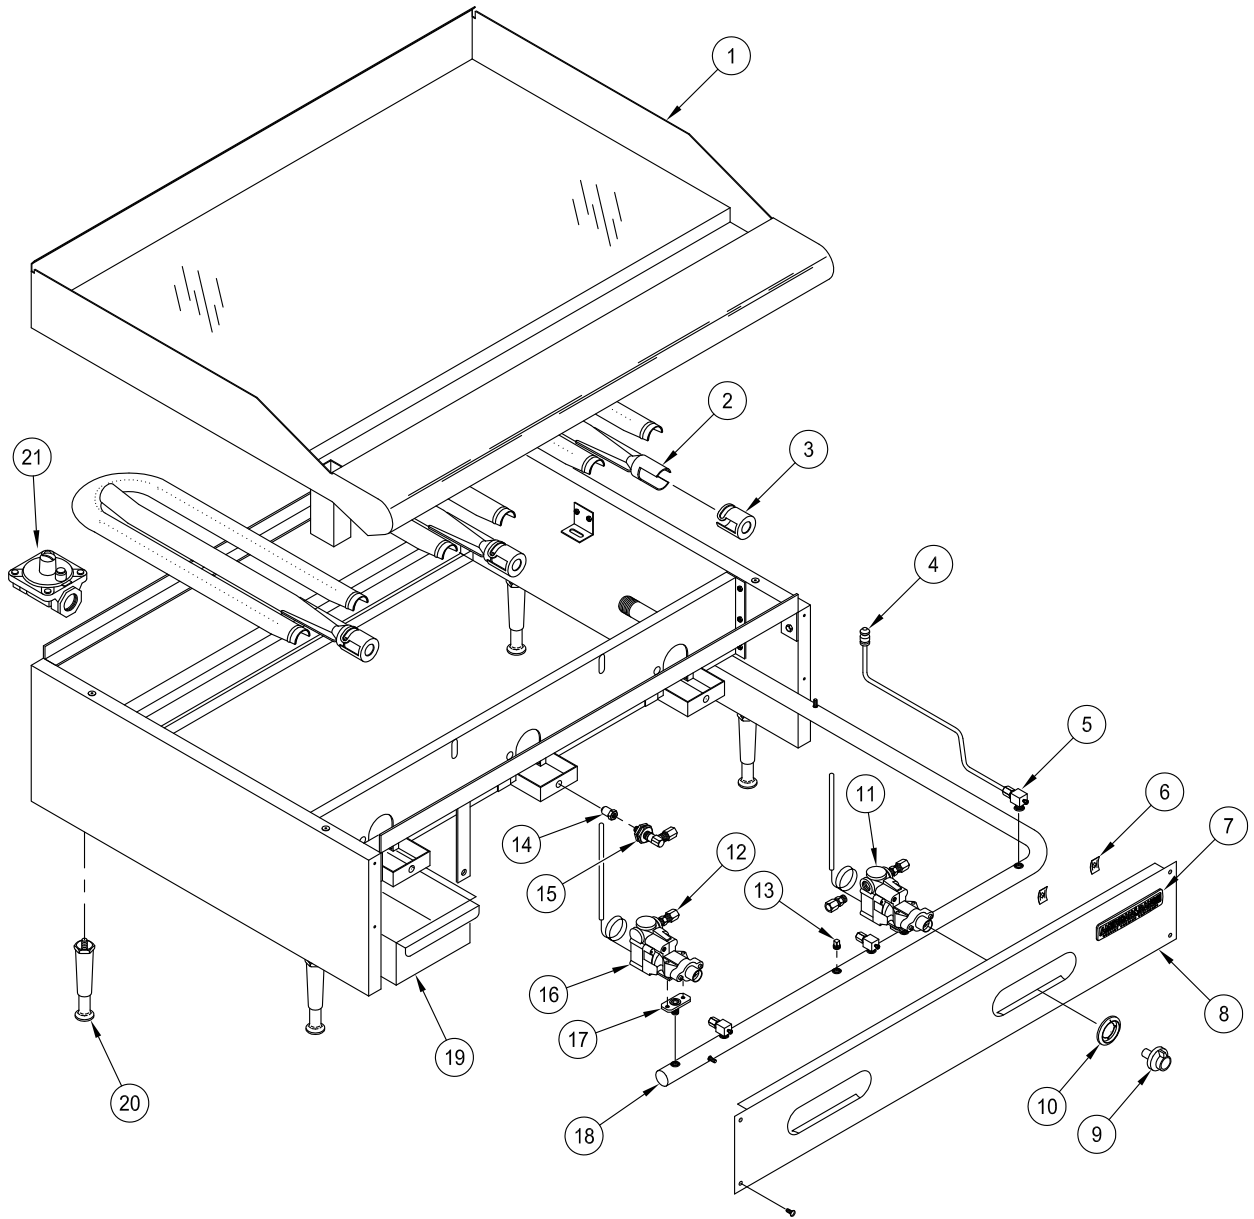

ARTG

ARTG GRIDDLE

ITEM NO.	PART NO.	DESCRIPTION	PRICE
1	A92713	Griddle Plate Assembly ARTG24" 1900-24	\$1,960.00
	A92714	Griddle Plate Assembly ARTG36" 1900-36	\$2,480.00
	A92715	Griddle Plate Assembly ARTG48" 1900-48	\$2,860.00
	A92716	Griddle Plate Assembly ARTG60" 1900-60	\$3,200.00
	A92717	Griddle Plate Assembly ARTG72" 1900-72	\$3,850.00
2	A14004	Burner, W Counter Top ARMG, ARTG 10473	\$ 80.00
3	A14049	Air Shutter, 1"	\$ 5.00
4	A29201	Pilot Tip Assembly, ARTG	\$ 25.00
5	A29300	Valve, Pilot Elbow Adjustable 10418 1/8 NPT 3/16 CC	\$ 12.00
6	A44003	Nut, Speed #6 Push Black 10601	\$ 0.50
7	A38000	Name Plate, American Range 8" 10499 Quality Commercial Chrome	\$ 20.00
8	A99559	Valve Cover, ARTG-24" Heavy Duty 1902-24 Stainless	\$ 190.00
	A80114	Valve Cover, ARTG-36" Heavy Duty 1902-36 Stainless	\$ 220.00
	A80120	Valve Cover, ARTG-48" Heavy Duty 1902-48 Stainless	\$ 260.00
	A80121	Valve Cover, ARTG-60" Heavy Duty 1902-60 Stainless	\$ 290.00
	A80122	Valve Cover, ARTG-72" Heavy Duty 1902-72 Stainless	\$ 320.00
9	A32020	Knob, Griddle BJ Thermostat 10483	\$ 32.00
10	A32012	Bezel, BJ Thermostat 10440	\$ 15.00
11	A11113	Thermostat, BJ Griddle/Gas Oven 10482 2 Outlet BJWA25PBD-01-48	\$ 256.00
12	A28000	Fitting, 3/8CC x 1/4 MIP Brass 10011	\$ 9.00
13	A23010	Plug, 1/8" Pipe Hex Black All Manifolds	\$ 5.00
14	A29000	Hood, Orifice #39 1/2" Brass 11039 Nat Gas	\$ 2.50
	A29007	Hood, Orifice #53 1/2" Brass LPG Gas	\$ 2.50
15	A24000	Elbow, Orifice Mixr 3/8C-3/8-27 10442	\$ 14.00
16	A11101	Thermostat, BJ Griddle/Gas Oven 10421 1 Outlet BJWA25PB-04-48	\$ 248.00
	A11113	Thermostat, BJ Griddle/Gas Oven 10482 2 Outlet BJWA25PBD-01-48	\$ 256.00
17	A23100	Nipple, Flanged BJ Thermostat 10012	\$ 14.00
18	A15036	Manifold, ARMG-24/ARHP 24" 4B 2 HT 1801-24 Counter Top	\$ 88.00
	A15018	Manifold, ARMG-36/ARHP 36" 6B #HT 1801-36 Counter Top	\$ 120.00
	A15022	Manifold, ARMG-48/ARHP 48" 8B 4HT 1801-48 Counter Top	\$ 136.00
	A15023	Manifold, ARMG-60/ARHP 60" 1801-60 10B 5HT Counter Top	\$ 160.00
	A15050	Manifold, ARMG-72/ARHP 72" 6HT 1801-72 Counter Top	\$ 184.00
19	A99800	Grease Can Assembly, ARMG/ARTG 10250	\$ 140.00
20	A35011	Leg, 4" Adjustable Flanged NSF Stainless	\$ 24.00
	A35100	Leg, Set (4) 4" Adjustable with Flange Stainless NSF Countertop Units	\$ 165.00
21	A80110	Valve, Pressure regulator 3/4 10480 Nat Gas Set 5.	\$ 34.00
	A80011	Valve, Pressure Regulator 3/4 10481 LPG Gas Set 10.0	\$ 34.00