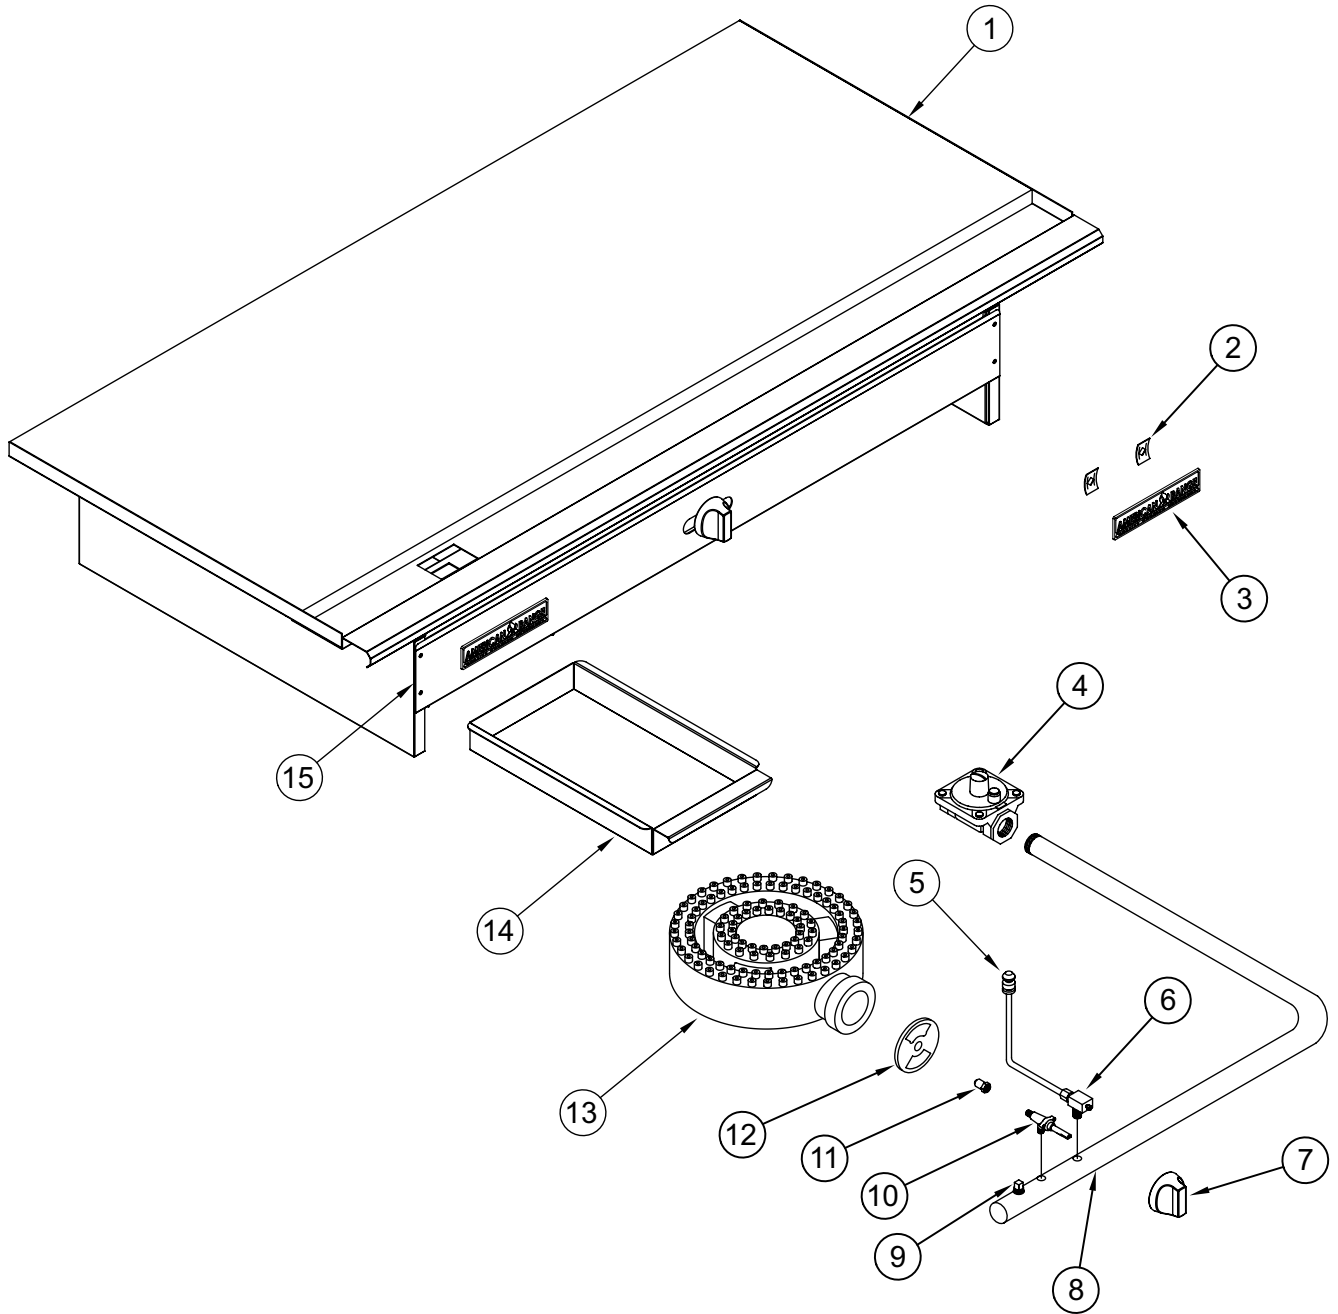

ARTY

<p>2</p>  <p>SPEED NUT</p>	<p>3</p>  <p>AMERICAN RANGE NAME PLATE</p>	<p>5</p>  <p>PILOT TIP ASSY</p>	<p>6</p>  <p>90° PILOT VALVE</p>	<p>7</p>  <p>ON/OFF KNOB</p>
<p>9</p>  <p>1/8" PLUG</p>	<p>10</p>  <p>GAS VALVE</p>	<p>11</p>  <p>ORIFICE HOOD</p>	<p>12</p>  <p>AIR SHUTTER</p>	

ARTY GRIDDLE

ITEM NO.	PART NO.	DESCRIPTION	PRICE
2	A44003	Nut, Speed #6 Push Black 10601	\$ 0.50
3	A38000	Name Plate, American Range 8" 10499 Quality Commercial Chrome	\$ 20.00
4	A80110	Valve, Pressure Regulator 3/4 10480 Nat Gas Set 5.	\$ 34.00
	A80011	Valve, Pressure Regulator 3/4 10481 LPG Gas Set 10.0	\$ 34.00
5	A29220	Pilot, Assembly ARTY Series	\$ 25.00
6	A29300	Valve, Pilot Elbow Adjustable 10418 1/8 NPT 3/16 CC	\$ 12.00
7	A32001	Knob, Gas On/Off Glossy Black Flat Down	\$ 14.00
9	A23010	Plug, 1/8" Pipe Hex Black All Manifolds	\$ 5.00
10	A80109	Valve, Gas Manual On/Off UL 10419, AR, ARKB, ARRB, AECB	\$ 25.00
11	A29014	Hood, Orifice #36 1/2" Brass 11039 Nat Gas	\$ 2.50
	A29022	Hood, Orifice #51 1/2" Brass LPG Gas	\$ 2.50
12	A14045	Air Shutter, 2"	\$ 6.00
13	A14013	Burner, 2 Ring ARTY 73310 HD Medallion	\$ 139.50
14	A99800	Grease Can Assembly, ARMG, ARTG	\$ 140.00