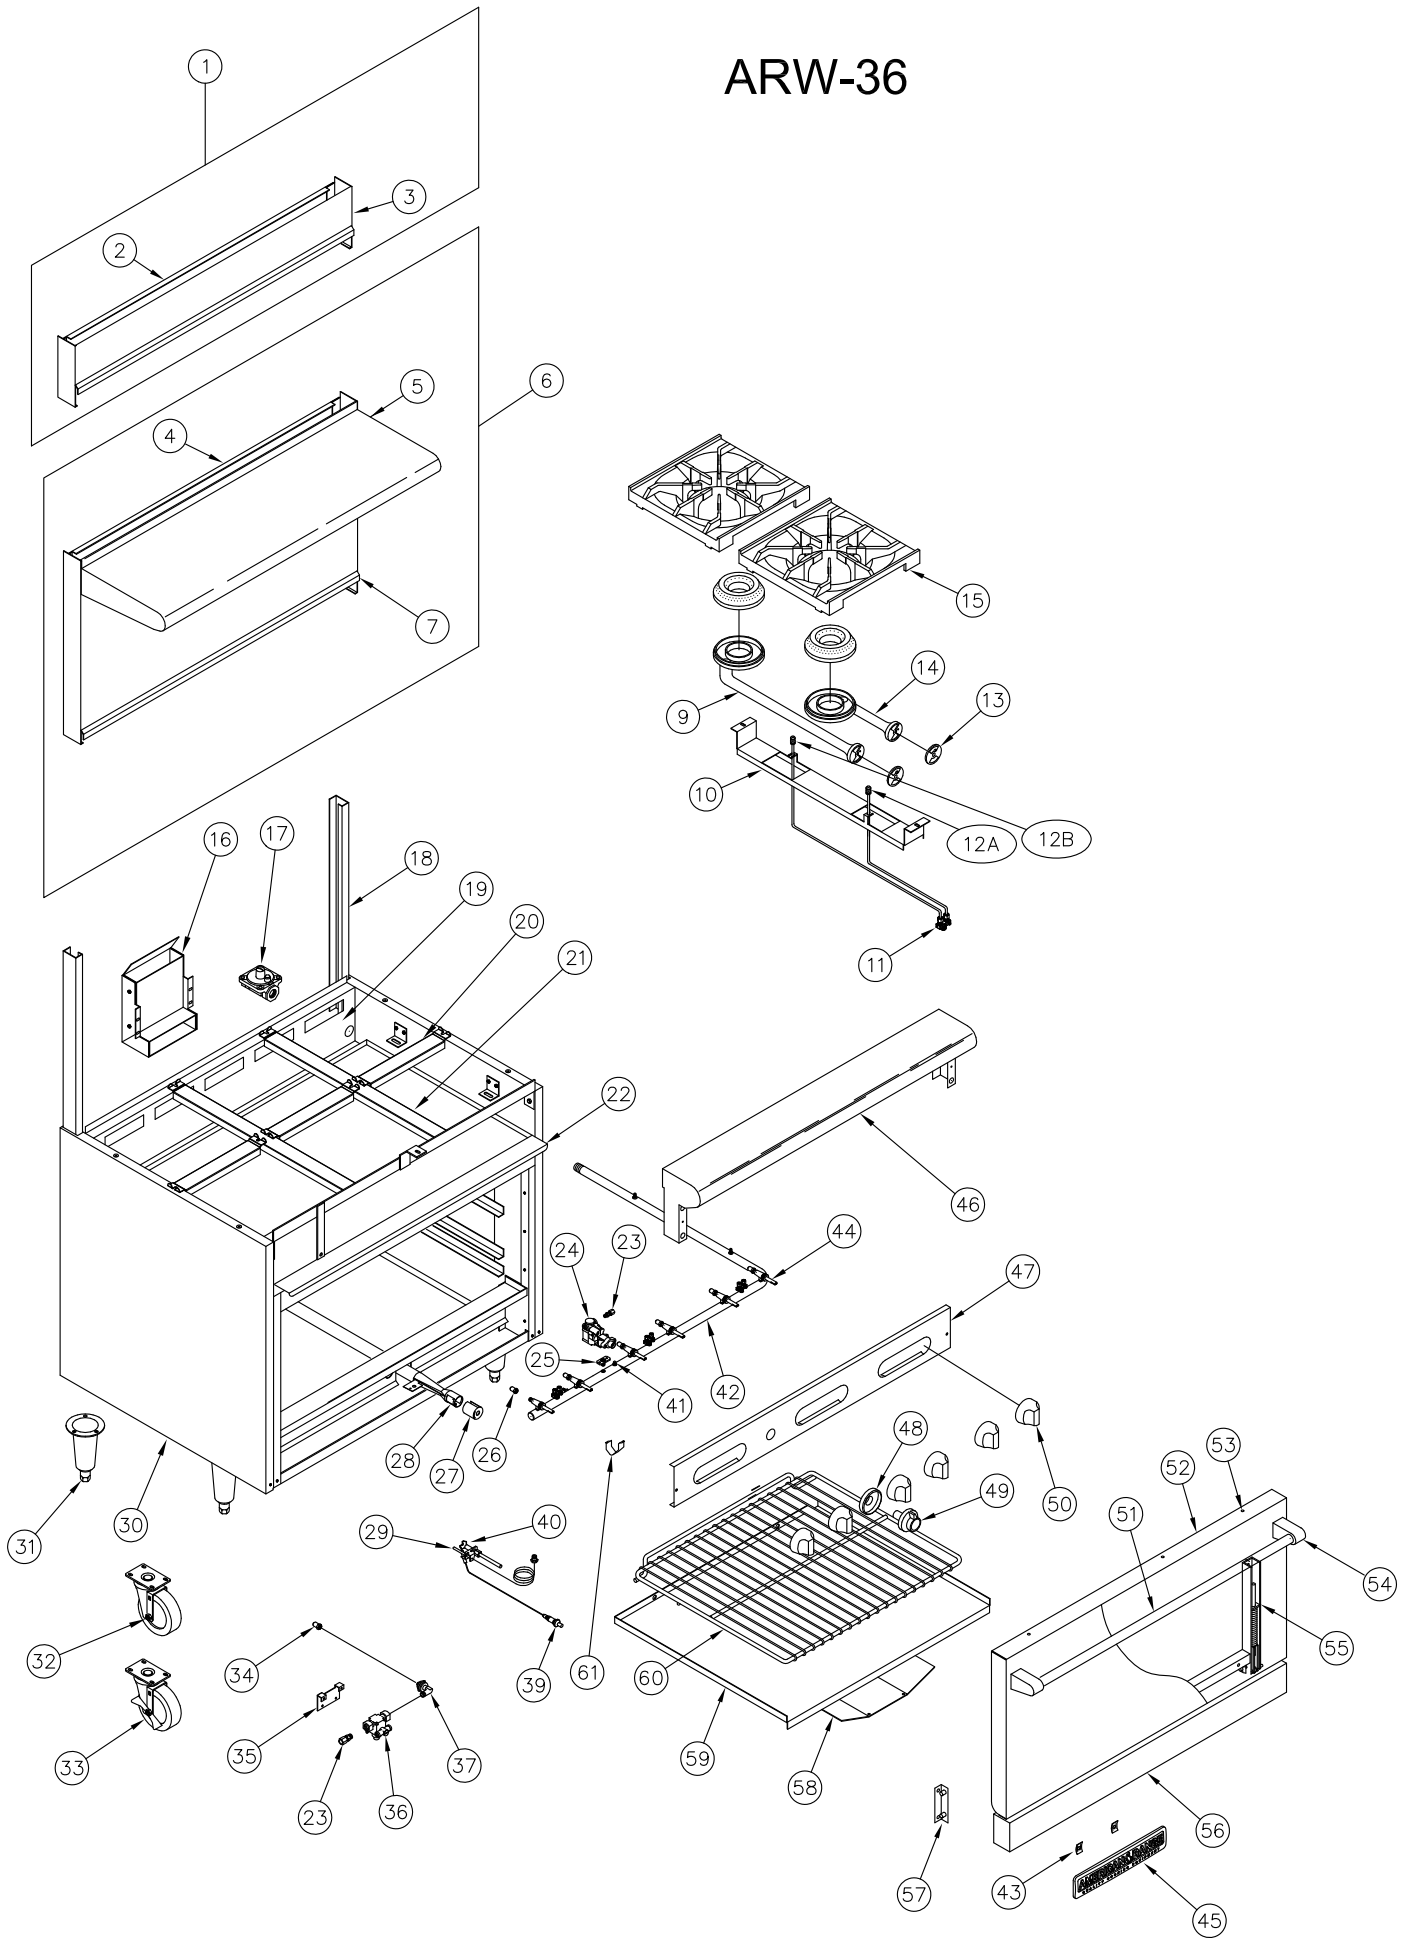

ARW-36

ARW-36 Wide Oven Range

ITEM NO.	PART NO.	DESCRIPTION	PRICE
9	A14005	Venturi, Long W/Lift Off Burner Head	\$ 110.00
10	A99585	Hanger, Burner AR Series 1180	\$ 50.00
11	A29301	Valve, Dual Gas Pilot 1/8 x 3/16C 10432	\$ 16.00
12A	A11200	Pilot Tip, Assembly Short New Front Open Burner AR Series	\$ 30.90
12B	A11201	Pilot Tip, Assembly Long New Rear Open Burner AR Series	\$ 36.70
13	A14037	Air Shutter, 2" 10464	\$ 4.50
14	A14006	Venturi, Short W/Lift Off Burner Head	\$ 100.00
15	A17000	Grates, Top 12" x 12" Cast Iron 10450-12	\$ 80.00
16	A99317	Flue, Oven AR Ranges 10207	\$ 75.00
	A80110	Valve, Pressure Regulator 3/4 10480 Nat Gas Set 5.	\$ 34.00
17	A80011	Valve, Pressure Regulator 3/4 10481 LPG Gas Set 10.0	\$ 34.00
18	A99602	Channel, High Rise AR Range 1037 Standard	\$ 40.00
20	A99314	Bracket, Top Grate w/Support 1181 Short Aluminized Metal	\$ 20.00
21	A99315	Bracket, Top Grate w/Support 1182 Long Aluminized Metal	\$ 30.00
22	A99530	Crumb Tray, 12" AR-6 / ARHP-12	\$ 120.00
	A99531	Crumb Tray, 24" AR-6 / ARHP-24	\$ 140.00
	A99532	Crumb Tray, 36" AR-6 / ARHP-36 1026-36	\$ 231.70
23	A28000	Fitting, 3/8 CC x 1/4 MIP Brass 10011	\$ 9.00
24	A11101	Thermostat, BJ Griddle/Gas Oven 10421 1 Outlet BJWA25PB-04-48	\$ 248.00
	A11113	Thermostat, BJ Griddle/Gas Oven 10482 2 Outlet BJWA25PBD-01-48	\$ 256.00
25	A23100	Nipple, Flanged BJ Thermostat 10012	\$ 14.00
26	A29000	Orifice Hood, #39 1/2" Brass 11039 Nat Gas	\$ 2.50
	A29007	Orifice Hood, #53 1/2" Brass LPG Gas	\$ 2.50
27	A14049	Air Shutter, 1"	\$ 5.00
28	R14020	Burner, Bake Oven ARROB/ARRSB/AR Series	\$ 40.00
29	A11100	Thermocouple, 18" 2C AR Range 10485	\$ 24.00
31	A35001	Leg, 6" Cone 3" Adjustable Bullet Chrome Plated NSF	\$ 40.00
32	A35014	Caster, 4" Swivel Plate Mount No Brake NSF AR, AGBU, ACB	\$ 99.00
33	A35015	Caster, 4" Swivel Plate Mount w/Brake NSF AR, AGBU, ACB	\$ 149.00
36	A80100	Valve, Safety TS-11J AR Ranges 10425	\$ 120.00
37	A24001	Elbow, Orifice Mixr 1/4Px3/8-27 10010	\$ 14.00
39	A10010	Ignitor, Piezo & Locking Nut 10434	\$ 14.00
40	A11104	Pilot, Nat Gas .018 5SL-2 AR/SAG 10413	\$ 50.00
	A11132	Pilot, LPG Gas AR Series Ranges 10413L SAG	\$ 50.00
41	A23010	Plug, 1/8" Pipe Hex Black All Manifolds	\$ 5.00