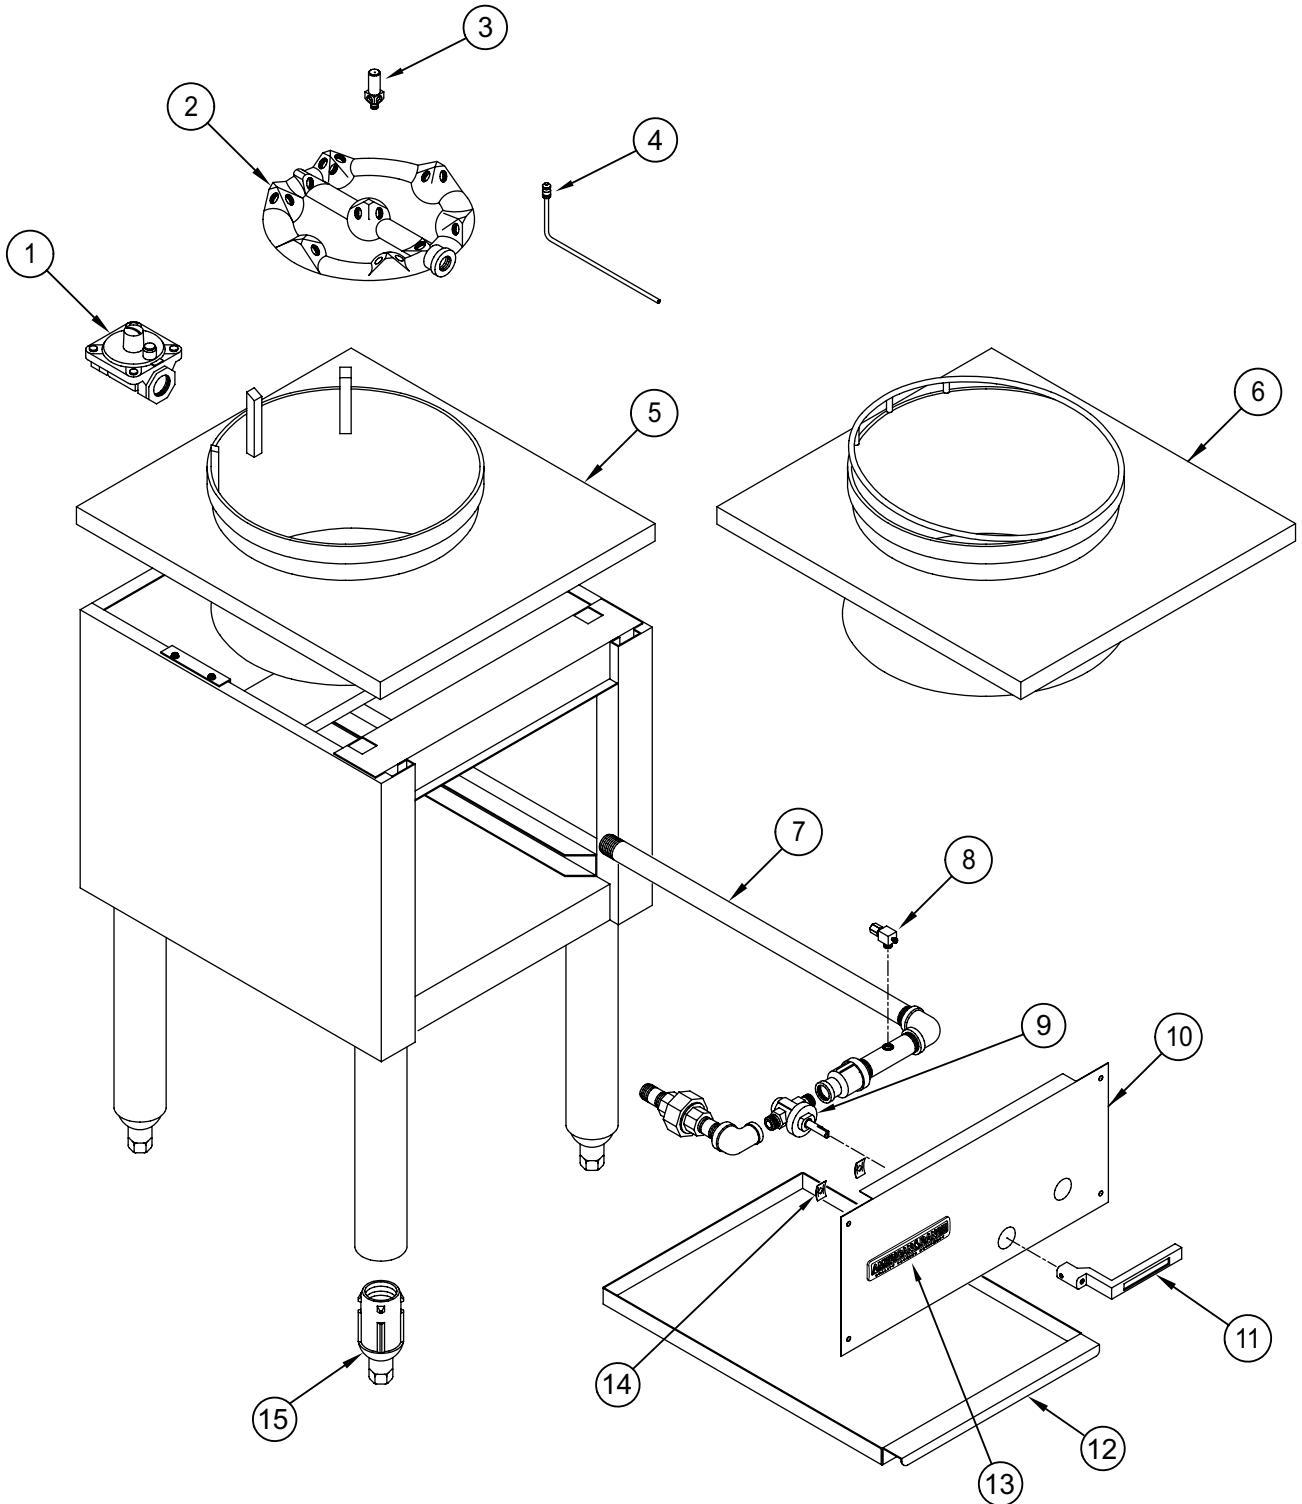

# ARWR

<p>3</p>  <p>JET ORIFICE HOOD</p>	<p>4</p>  <p>PILOT TIP ASSY</p>	<p>8</p>  <p>90° PILOT VALVE</p>	<p>9</p>  <p>GAS VALVE</p>	<p>13</p>  <p>AMERICAN RANGE NAME PLATE</p>	<p>14</p>  <p>SPEED NUT</p>
--	--	---	---	--	--

## ARWR - Wok Range

ITEM NO.	PART NO.	DESCRIPTION	PRICE
1	A80110	Valve, Pressure Regulator 3/4" 10480 Nat Gas Set 5.	\$ 34.00
	A80011	Valve, Pressure Regulator 3/4" 10481 LPG Gas Set 10.0	\$ 34.00
2	A14034	Burner, Jet 23 Tip #63 Hood Nat Gas 10478N	\$ 209.40
	A14035	Burner, Jet 23 Tip #73 Hood LPG Gas 10478L	\$ 209.40
3	A29050	Orifice, #73 LPG Gas Jet Burner 10021 23-Tip ARSP-J/ARWR-J	\$ 15.00
	A29051	Orifice, #63 Nat Gas Jet Burner 10020 23-Tip ARSP-J/ARWR-J	\$ 15.00
4	A29202	Pilot Tip, Assembly Single 10241 ARSP-18/ARWR	\$ 25.00
5	A80137	Grate, Tempura Top Assembly 10456 ARCR, ARWR Series	\$ 520.00
6	A80135	Grate, 13" Wok Top Assembly 10458-13 ARCR, ARWR Series	\$ 520.00
	A80136	Grate, 16" Wok Top Assembly 10458-16 ARCR, ARWR Series	\$ 520.00
7	A80138	Manifold for ARCR, ARWR 10511 ARCR, ARWR Series	\$ 57.94
8	A29300	Valve, Pilot Elbow Adjustable 10418 1/8 NPT 3/16 CC	\$ 12.00
9	A80106	Valve, Gas Ball 1/2" x 1/2" AESP 10492	\$ 89.50
10	A80139	Valve Cover for ARCR, ARWR 10275 ARCR, ARWR Series	\$ 116.00
11	A32108	Handle, Gas Valve ARSP-J, ARWR-J 10493	\$ 14.25
12	A80140	Crumb Tray, ARCR, ARWR 10271	\$ 190.00
13	A38000	Name Plate, American Range 8" 10499 Quality Commercial Chrome	\$ 20.00
14	A44003	Nut, Speed #6 Push Black 10601	\$ 0.50
15	A35000	Leg Bullet for 1-5/8 Tube NSF 10438	\$ 12.00