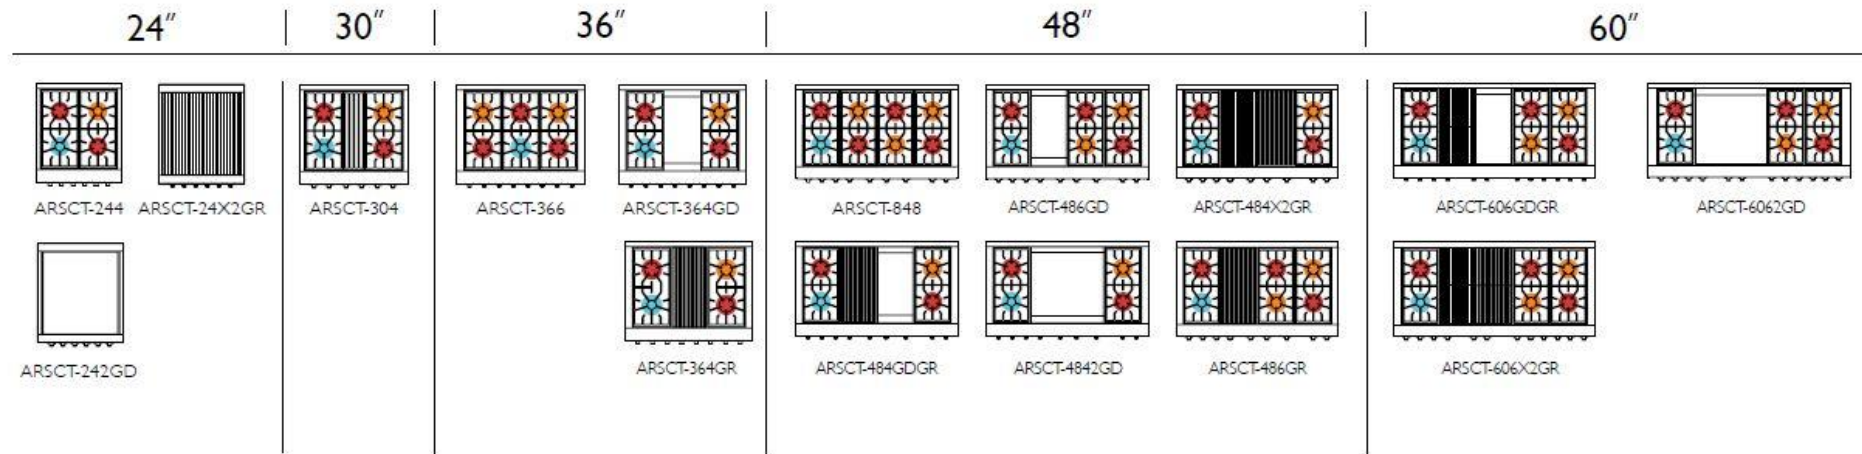

LEGEND SLIDE-IN BURNER CONFIGURATIONS

● 17,000 BTU (lg) ● 13,000 BTU (md) ● 9,000 BTU (sm)