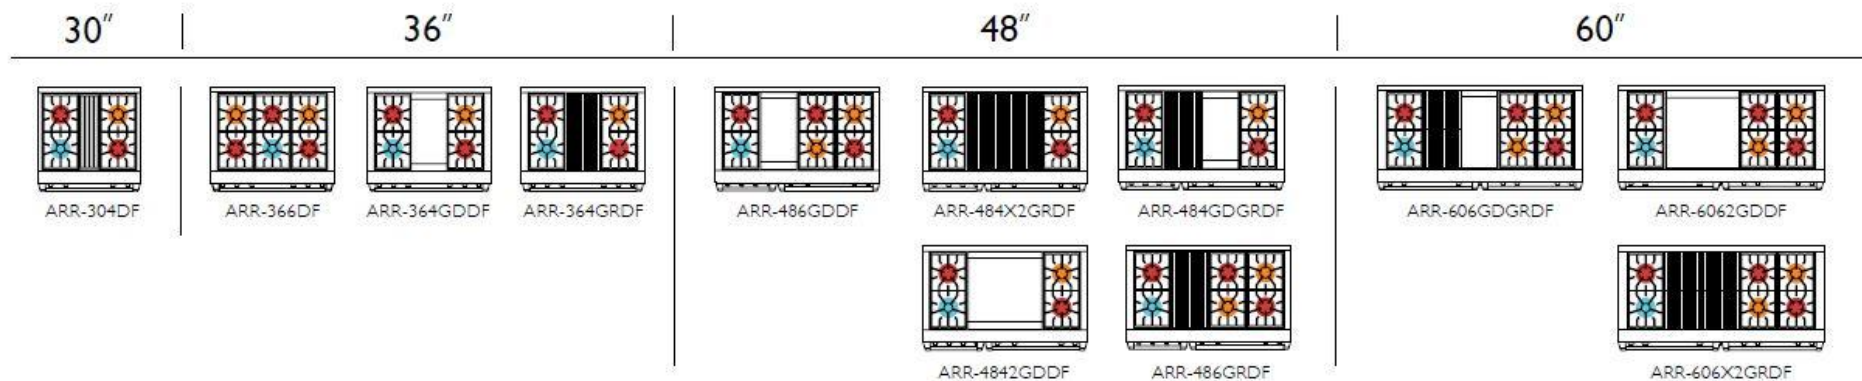

MEDALLION BURNER CONFIGURATIONS

● 17,000 BTU (lg) ● 13,000 BTU (md) ● 9,000 BTU (sm)