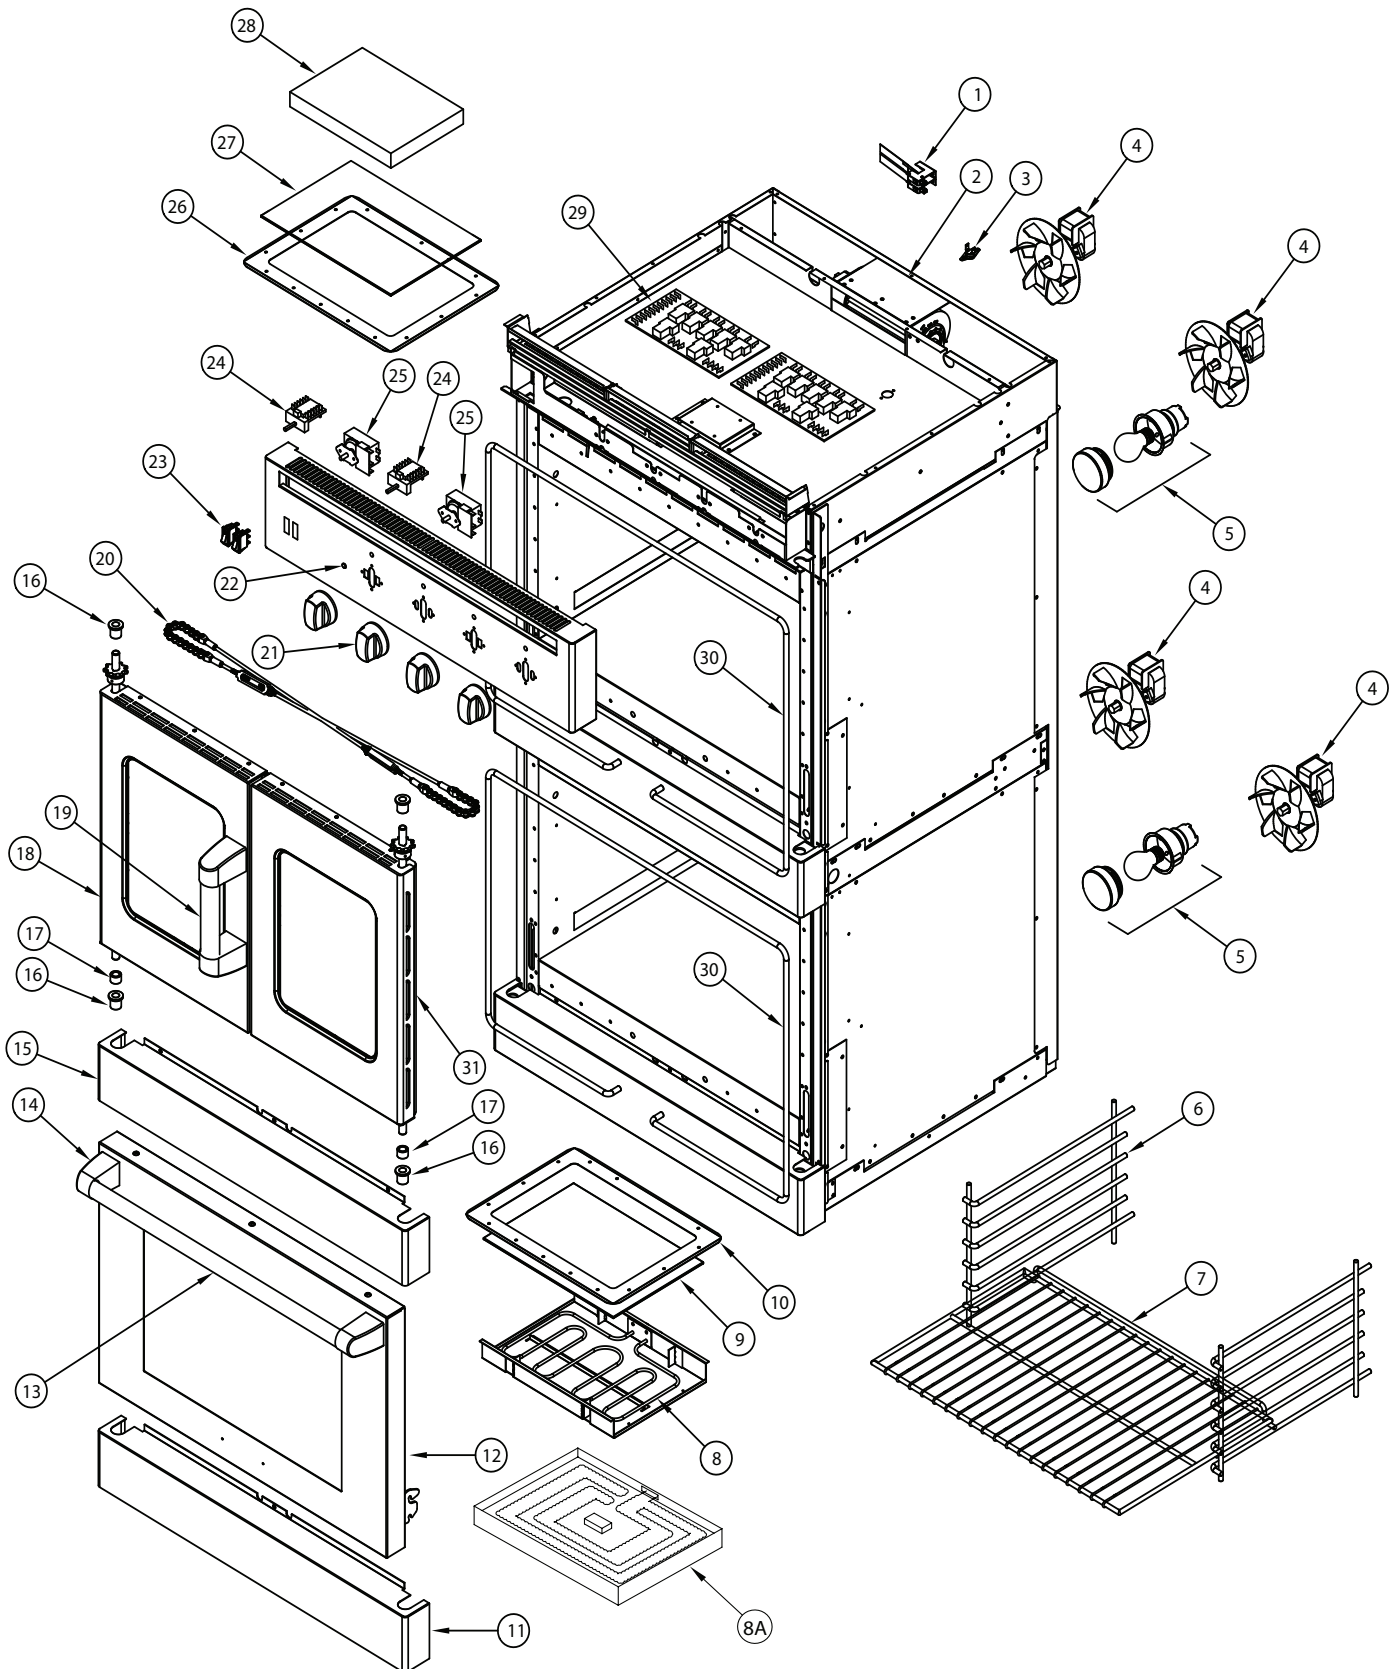

DOUBLE ELECTRIC WALL OVEN (AROFSE-230)

DOUBLE ELECTRIC WALL OVEN (AROFSE-230)

ITEM NO.	PART NO.	DESCRIPTION
1	R10017	Switch, Air Paddle ARFO/AFWO
2	R10050	Blower Fan, Cooling 115V EBMPAST ARWO/ARFO
3	R10018	Switch, Bi-Metal Sensor AROFG AROFE Ovens
4	A91100	Motor, Innovection Fan Assembly ARR / AROF / NV
	A91104	Motor, Innovection Fan Assembly Lt ARR / AROF Reverse Rotation Blade
5	R10002	Lamp Assembly, Lens Bulb 40W 120V ARR-Series
6	R31009	Rack, Guide Heritage & Legacy Chrome Plated NSF
7	R31015	Rack, Oven AROFG/AROSG Legacy Series Chrome Plated NSF
8	R10061	Element, Electric hidden Bake Oven Cell Dual Fuel Wall Oven
8A	R10031	Element, Electric Convection Oven Cell Dual Fuel (130614- XXX and prior)
9	R27010	Glass, Broiler/Bake Shield Oven Cell Dual Fuel Range
10	R99026	Frame, Broiler Oven Cell ARDF Black Porcelain AROF/SE
12	R99262	Skin, ARWO-Door 30" New Style
	R99718	Door Assembly, Standard (Chef) Legacy Ovens
16	R43052	Bushing, Flanged Sleeve Bronze 1/2" ID x .875" ARR-Wall Oven
17	R43059	Spacer, 3/8"OD x 1/4" #10 Screw Hole AROFG230
18	R99281	Skin, AROFF Door LT New Style 71029 18ga 430 36" x 120" 6pcs
	R99710	Door Assembly, French Door Left Side With Glass New Style
20	R43007	Chain Assembly, ARFO French Door Closing Mechanism Thick Eyelt
21	R32015	Knob, Selector Wall Oven Black AROF- Series New Style
	R32014	Knob, Thermostat Wall Oven Black ARO-Series New Style
22	R10003	Light, Indicator, Blue 115V W/ Insulation Terminals QD ARR/AROF
23	R10001	Switch, Rocker 115V Blue Lamp ARR-Series
24	R10032	Switch, Selector 6 Channel 115V ARR Series Range
25	R10005	Thermostat, Oven ARR-Series
	R10016	Thermostat, Oven AROF Bottom Oven 72" Cap 277 VAC 30amp MT-585F
26	R99026	Frame, Broiler Oven Cell ARDF Black Porcelain AROF/SE
27	R27010	Glass, Broiler/Bake Shield Oven Cell Dual Fuel Range
28	R10030	Element, Electric Broiler/Bake 10475 Medallion 3500 Watts
29	R10064	Relay, Cluster Board AROFE Oven
	R10019	Relay, Cube DPDT
	R10057	Relay, Cube SPDT
	R13033	Harness, Wire assembly AROFFHGE Hybrid Gas Electric Wall Oven
30	R34005	Gasket, Oven ARRWO-30"
31	R99282	Skin, AROFF Door RT New Style 71030 18ga 430 36" 120" 6 pcs
	R99709	Door Assembly, French Door Right Side With Glass New Style