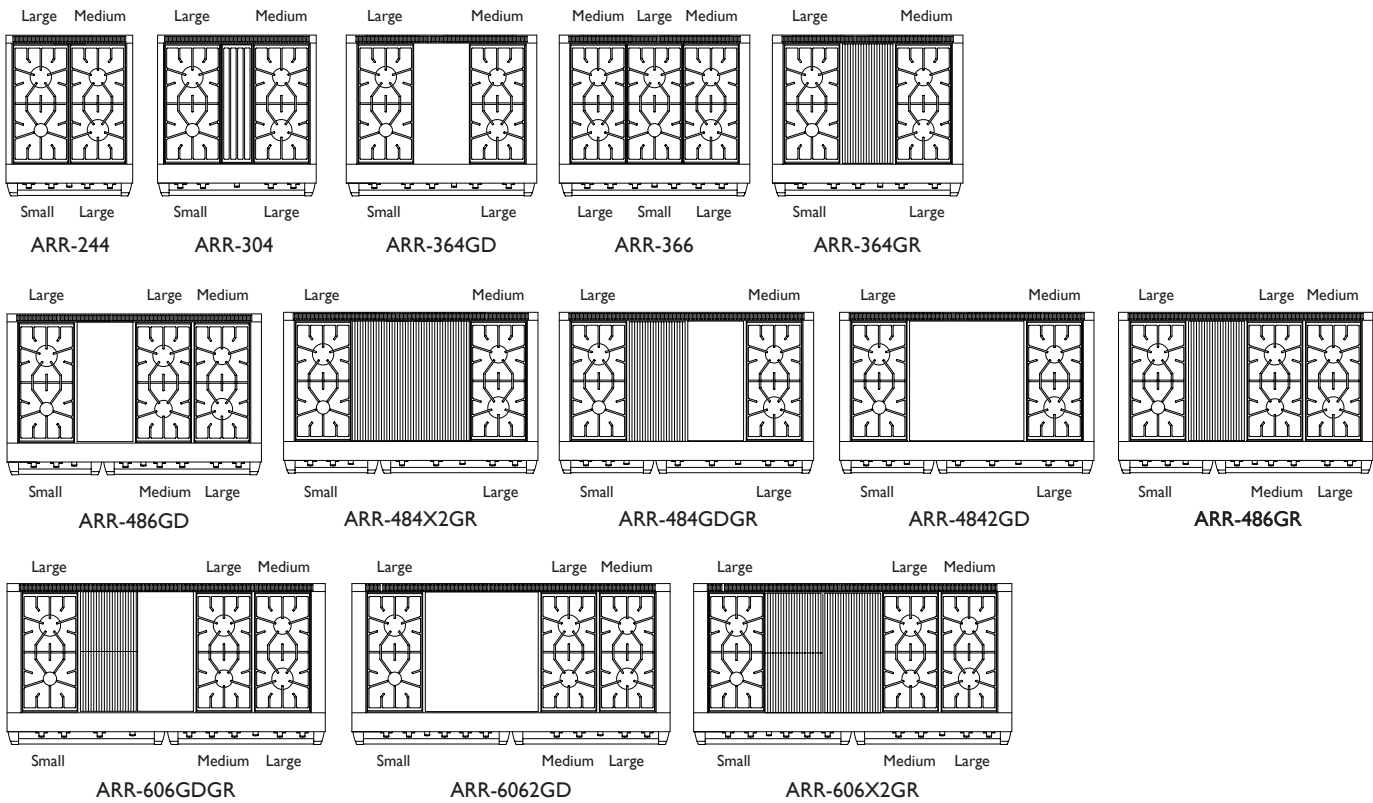

## TYPICAL MODEL & PARTS IDENTIFICATION

### TITAN

3 SIZES OF BURNERS:  
 Large Burner 17,000 BTU  
 Medium Burner 13,000 BTU  
 Small Burner 9,000 BTU