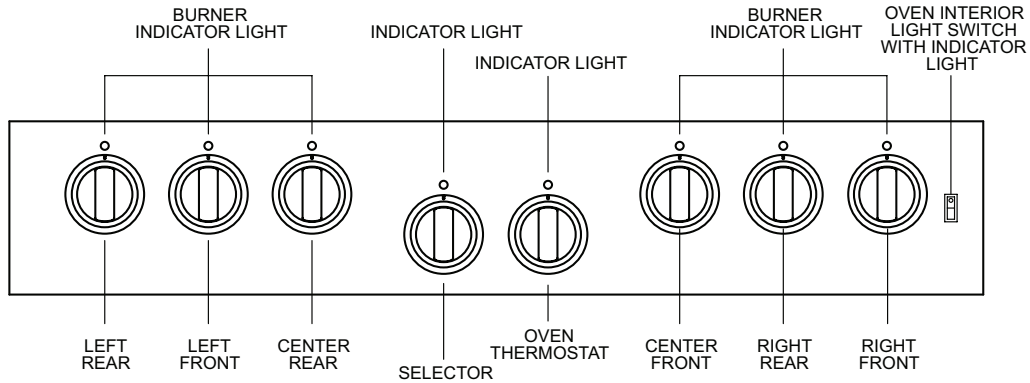

## TYPICAL MODEL & PARTS IDENTIFICATION

### TITAN

3 SIZES OF BURNERS:  
 Large Burner 17,000 BTU  
 Medium Burner 13,000 BTU  
 Small Burner 9,000 BTU