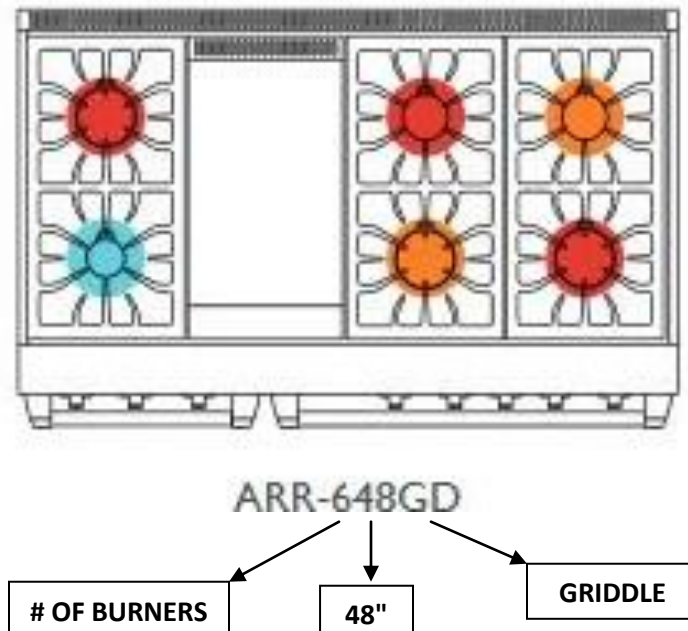

IDENTIFYING THE MODEL NUMBER ON YOUR RESIDENTIAL RANGES (ARR)

MEDALLION SERIES:

CUISINE SERIES

PERFORMER SERIES (OPEN BURNERS)

ARROB-648GD

HERITAGE SERIES

ARR-304