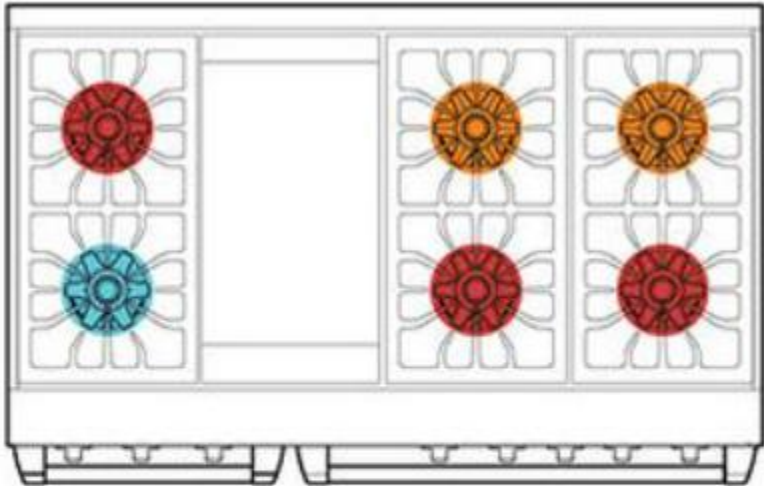

IDENTIFYING THE MODEL NUMBER ON YOUR RESIDENTIAL RANGES (ARR)

MEDALLION SERIES:

CUISINE SERIES

PERFORMER SERIES (OPEN BURNERS)

ARROB-648GD

HERITAGE SERIES

ARR-304