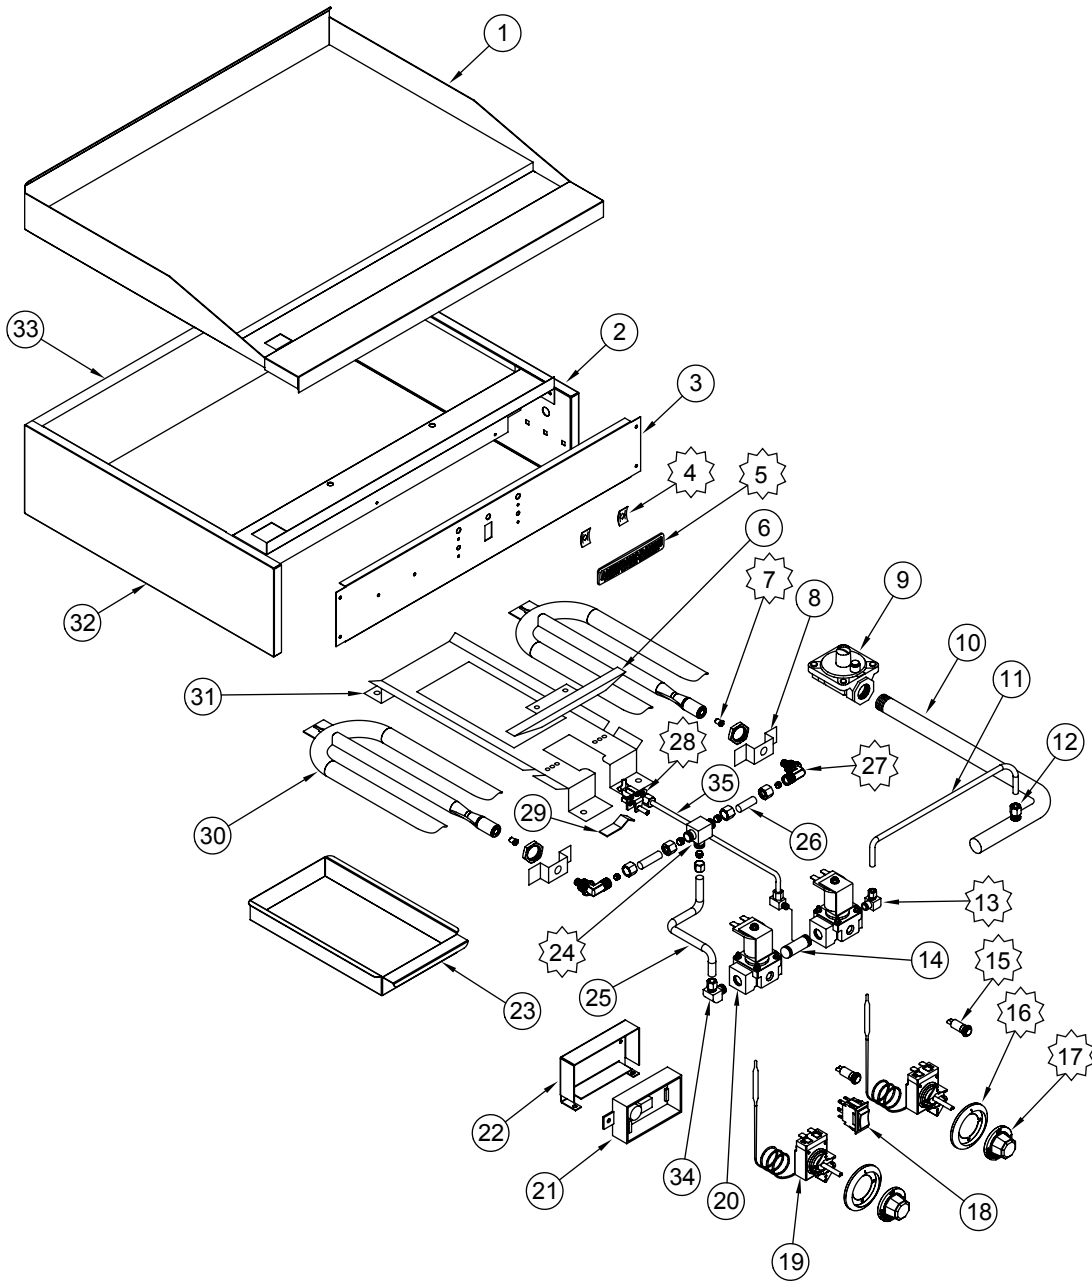

SAG

 4 SPEED NUT	 5 AMERICAN RANGE NAME PLATE	 7 ORIFICE HOOD	 13 ORIFICE HOOD	 15 LIGHT INDICATOR	 16 BEZEL	 17 KNOB
 24 T-CONNECTOR	 27 3/8" CC ORIFICE FITTING	 28 PILOT ASSEMBLY				

SAG

ITEM NO.	PART NO.	DESCRIPTION
4	A44003	Nut, Speed #6 Plush Black 10601
5	A38000	Name Plate, American Range 8" 10499 Quality Commercial Chrome
7	A29000	Orifice Hood, #39 1/2" Brass 11039 Nat Gas
	A29007	Orifice Hood, #53 1/2" Brass 11053 LPG Gas
9	A80110	Valve, Pressure Regulator 3/4 10480 Nat Gas Set 5.
	A80011	Valve, Pressure Regulator 3/4 10481 LPG Gas Set 10.0
11	A53025	Tubing, Aluminum 3/8" (sold per foot)
12	A28002	Connector, Male 3/8CC x 1/8 MPT 10014 Compression Fitting
13	A29106	Elbow, Infrared Burner No Spud 3/8 CC x 3/8 MNPT
15	A10011	Light, Indicator 120V Red 12.7 10407 w/Wire Lead & Male Term
16	A32012	Bezel, BJ Thermostat 10440
17	A32005	Knob, Dial KXT Thermostat 10411 M/MSD Series, ARC/SAG
18	A10001	Switch, Rocker Fan On/Off/Maintn M/MSD Series
19	A11105	Thermostat, KXT Electric M/MSD 10404 ARC
20	A80101	Solenoid, Valve Safety Gas 115V 10415/73462 HD Serles/AR6C/M1
21	A10062	Control, Gas Pilot Ignition Direct Spark 120V MSD/Majestic
23	A99800	Grease Can Assembly, ARMG ARTG 1-250 SAG
24	A28015	Tee, 3/8 Compression Brass SAG
27	A24000	Elbow, Orifice Mixr 3/8C-3/8-27 10442
28	A11149	Pilot, Nat Gas .018 5SL-2 AR/SAG 10413
	A11187	Pilot, LPG Gas AR Series Ranges 10413L SAG
30	A14004	Burner, W Counter Top ARMG, ARTG, 10473 SAG
35	A53026	Tubing, Aluminum 3/16" (sold per foot)