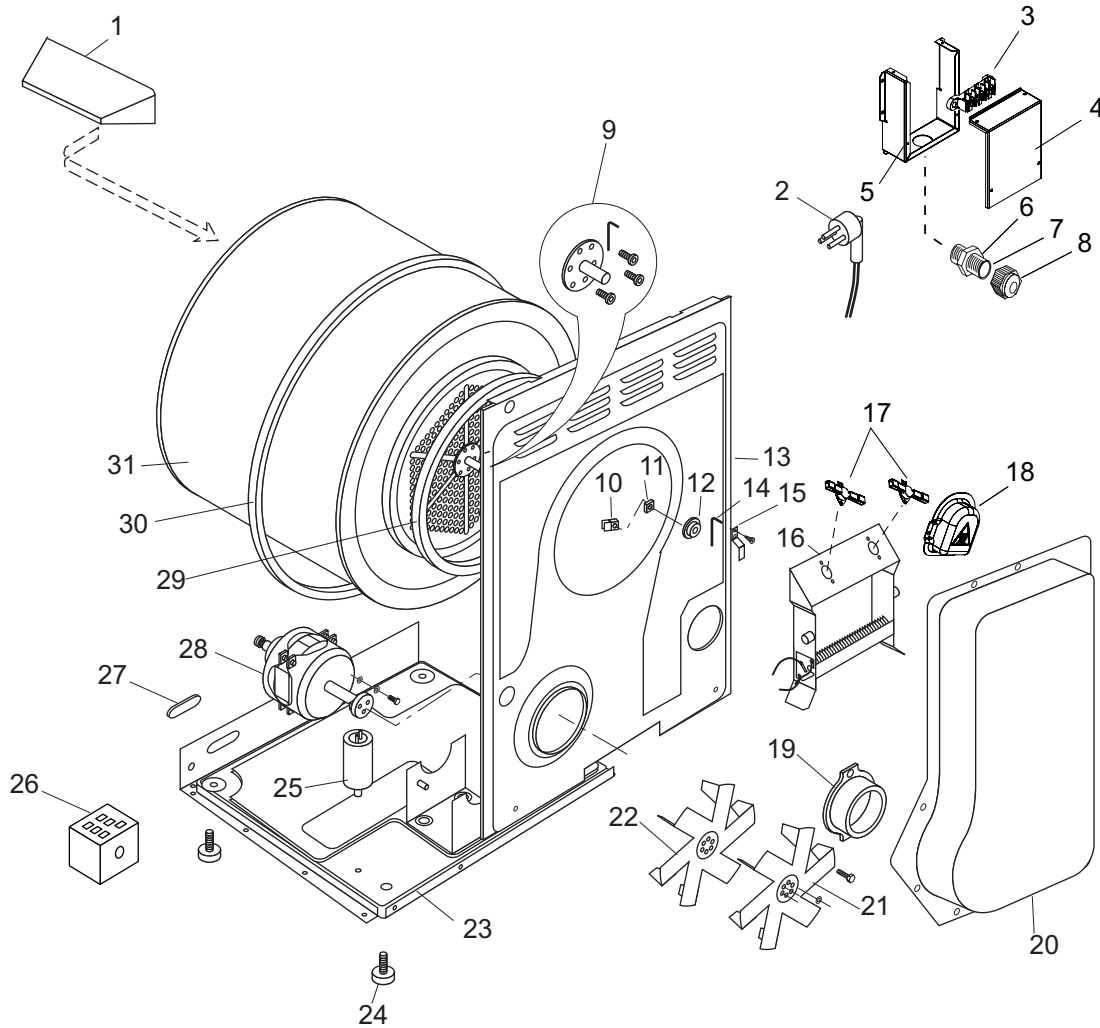

ARISTON

REPAIR PART DIAGRAMS

PRODUCT: DRYER
MODEL: AS65VXS NA

Stacking Kit 142690

Item	Part #	Description	Item	Part #	Description
1	142671	Top Panel, Platinum	6	142608	Mounting Plate
2	095530	Relay	7	142668	Control Panel, Platinum
3	112122	Switch	8	142672	Button, Platinum
4	142479	Timer	9	142669	Control Knob, Platinum
5	142602	Start Switch	10	142670	Button, Platinum

Item	Part #	Description	Item	Part #	Description
1	142613	Seal, Drum Front	10	142615	Door Switch
2	142612	Vent Tube	11	142505	Toe Kick, Platinum
3	112144	Bearing Pads	12	142614	Door Seal
4	142673	Thermostat 160f	13	112192	Door Glass
5	142674	Thermostat 131f	14	113819	Seal, Door Glass
6	142676	Front Panel, Platinum	15	142526	Outer Door, Platinum
7	112193	Door Hinges	16	142527	Inner Door, Platinum
8	142610	Filter	17	142619	Door Latch
9	142620	Air Duct Assembly	18	142507	Door Handle, Platinum

Item	Part #	Description	Item	Part #	Description
1	142638	Tumbler	17	142679	Thermostats
2	142680	Main Plug	18	095553	Bearing Cover
3	142684	Terminal Block	19	142632	Adapter, Vent Hose
4	142686	Cover, Terminal Block	20	116328	Heater Cover
5	142685	Box, Terminal Block	21	116327	Outer Fan
6	142689	Nut, Main Plug	22	112153	Inner Fan
7	142687	Sleeve, Main Plug	23	142621	Base
8	142688	Bushing, Main Plug	24	142622	Foot
9	113038	Drum Spacer Kit	25	110041	Motor Capacitor
10	095565	Bracket, Rear Bearing	26	142683	Reversing Relay
11	142628	Drum Bearing, Rear	27	112188	Cap
12	142631	Collar, Drum Shaft	28	142677	Motor
13	142627	Rear Panel	29	113823	Foam Seal
14	095551	Pin	30	112156	Belt
15	095552	Grounding Strip	31	142626	Drum
16	142678	Heater Assembly			