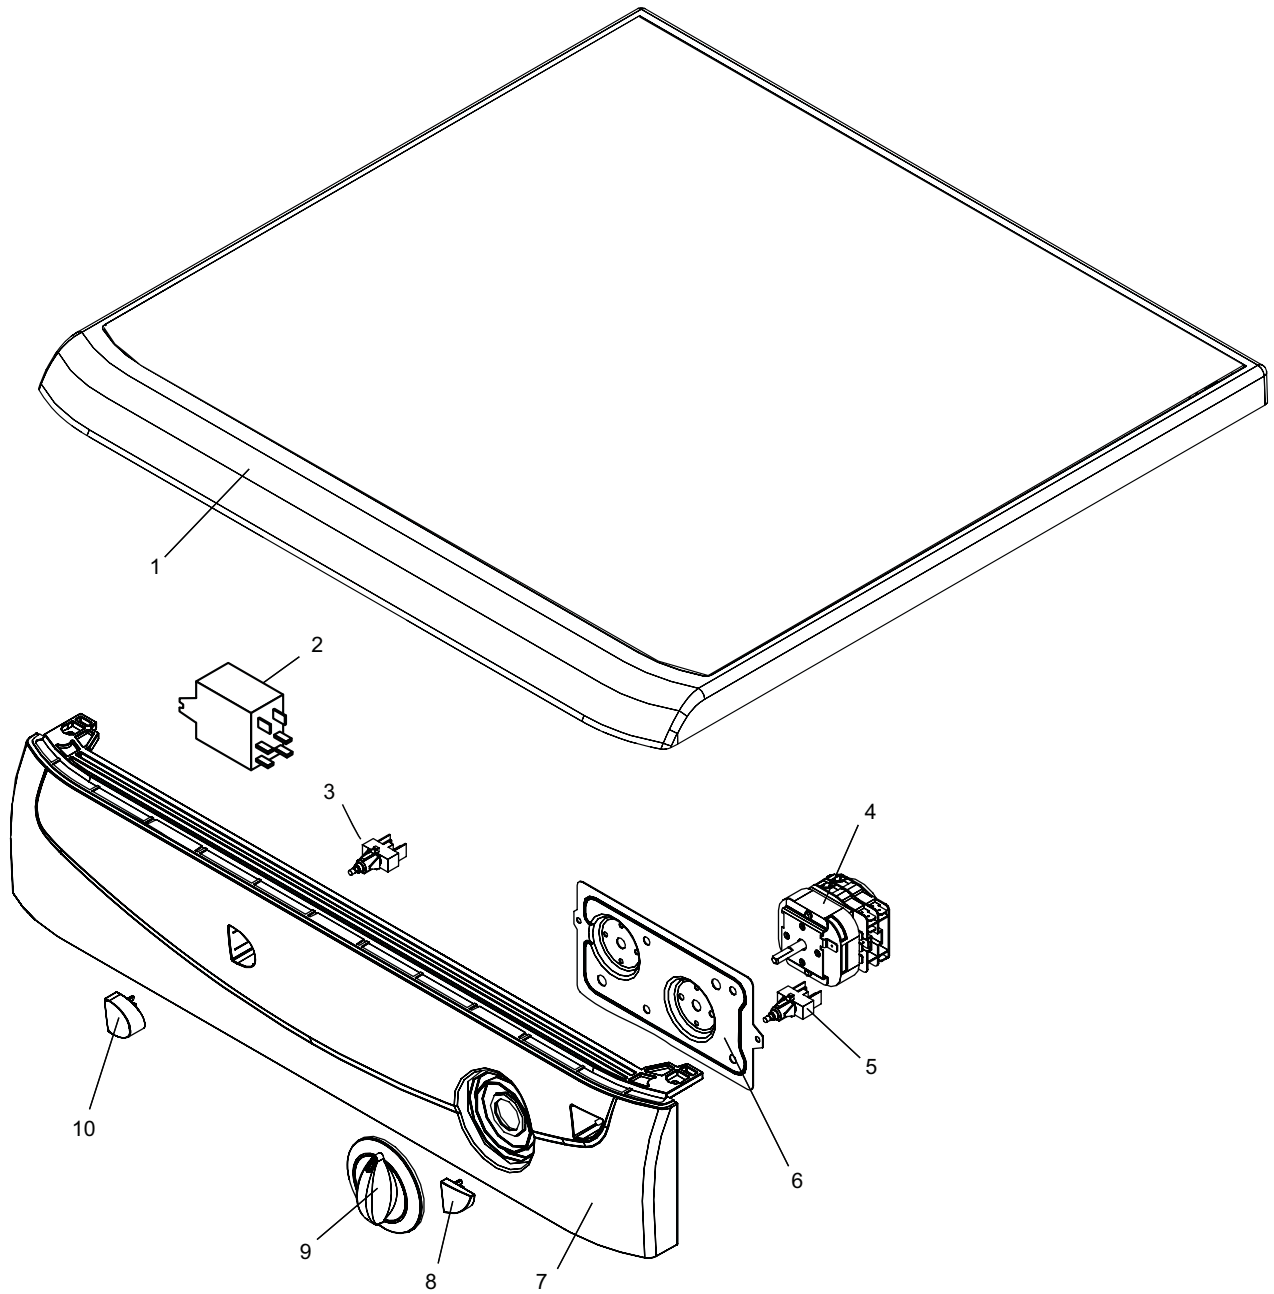

ARISTON

REPAIR PART DIAGRAMS

PRODUCT: DRYER
MODEL: AS65VXS NA

Stacking Kit 142690

Item	Part #	Description	Item	Part #	Description
1	142671	Top Panel, Platinum	6	142608	Mounting Plate
2	095530	Relay	7	142668	Control Panel, Platinum
3	112122	Switch	8	142672	Button, Platinum
4	142479	Timer	9	142669	Control Knob, Platinum
5	142602	Start Switch	10	142670	Button, Platinum

Item	Part #	Description	Item	Part #	Description
1	142613	Seal, Drum Front	10	142615	Door Switch
2	142612	Vent Tube	11	142505	Toe Kick, Platinum
3	112144	Bearing Pads	12	142614	Door Seal
4	142673	Thermostat 160f	13	112192	Door Glass
5	142674	Thermostat 131f	14	113819	Seal, Door Glass
6	142676	Front Panel, Platinum	15	142526	Outer Door, Platinum
7	112193	Door Hinges	16	142527	Inner Door, Platinum
8	142610	Filter	17	142619	Door Latch
9	142620	Air Duct Assembly	18	142507	Door Handle, Platinum

Item	Part #	Description	Item	Part #	Description
1	142638	Tumbler	17	142679	Thermostats
2	142680	Main Plug	18	095553	Bearing Cover
3	142684	Terminal Block	19	142632	Adapter, Vent Hose
4	142686	Cover, Terminal Block	20	116328	Heater Cover
5	142685	Box, Terminal Block	21	116327	Outer Fan
6	142689	Nut, Main Plug	22	112153	Inner Fan
7	142687	Sleeve, Main Plug	23	142621	Base
8	142688	Bushing, Main Plug	24	142622	Foot
9	113038	Drum Spacer Kit	25	110041	Motor Capacitor
10	095565	Bracket, Rear Bearing	26	142683	Reversing Relay
11	142628	Drum Bearing, Rear	27	112188	Cap
12	142631	Collar, Drum Shaft	28	142677	Motor
13	142627	Rear Panel	29	113823	Foam Seal
14	095551	Pin	30	112156	Belt
15	095552	Grounding Strip	31	142626	Drum
16	142678	Heater Assembly			