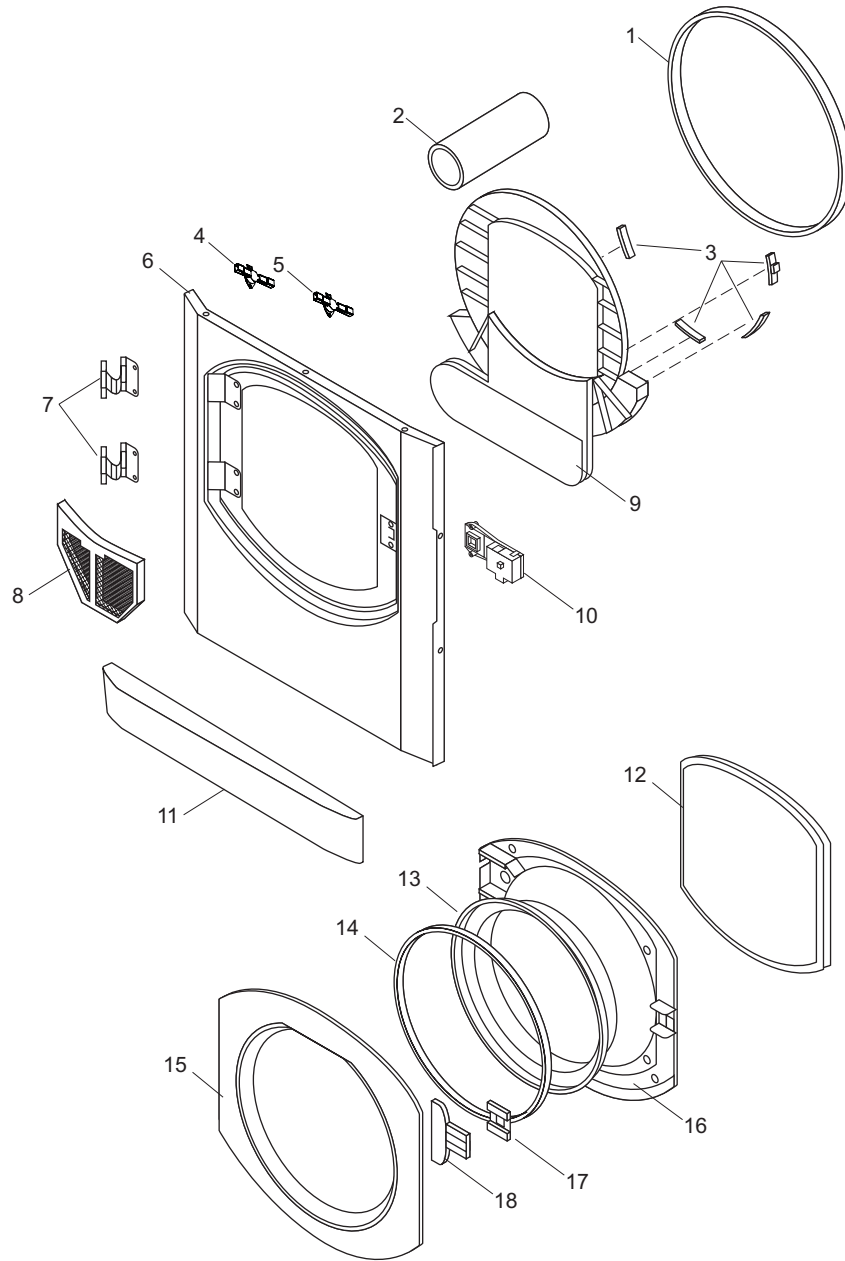

ARISTON

REPAIR PART DIAGRAMS

PRODUCT: DRYER
MODEL: AS65VXS NA

Stacking Kit 142690

Item	Part #	Description	Item	Part #	Description
1	142671	Top Panel, Platinum	6	142608	Mounting Plate
2	095530	Relay	7	142668	Control Panel, Platinum
3	112122	Switch	8	142672	Button, Platinum
4	142479	Timer	9	142669	Control Knob, Platinum
5	142602	Start Switch	10	142670	Button, Platinum

Item	Part #	Description	Item	Part #	Description
1	142613	Seal, Drum Front	10	142615	Door Switch
2	142612	Vent Tube	11	142505	Toe Kick, Platinum
3	112144	Bearing Pads	12	142614	Door Seal
4	142673	Thermostat 160f	13	112192	Door Glass
5	142674	Thermostat 131f	14	113819	Seal, Door Glass
6	142676	Front Panel, Platinum	15	142526	Outer Door, Platinum
7	112193	Door Hinges	16	142527	Inner Door, Platinum
8	142610	Filter	17	142619	Door Latch
9	142620	Air Duct Assembly	18	142507	Door Handle, Platinum

Item	Part #	Description	Item	Part #	Description
1	142638	Tumbler	17	142679	Thermostats
2	142680	Main Plug	18	095553	Bearing Cover
3	142684	Terminal Block	19	142632	Adapter, Vent Hose
4	142686	Cover, Terminal Block	20	116328	Heater Cover
5	142685	Box, Terminal Block	21	116327	Outer Fan
6	142689	Nut, Main Plug	22	112153	Inner Fan
7	142687	Sleeve, Main Plug	23	142621	Base
8	142688	Bushing, Main Plug	24	142622	Foot
9	113038	Drum Spacer Kit	25	110041	Motor Capacitor
10	095565	Bracket, Rear Bearing	26	142683	Reversing Relay
11	142628	Drum Bearing, Rear	27	112188	Cap
12	142631	Collar, Drum Shaft	28	142677	Motor
13	142627	Rear Panel	29	113823	Foam Seal
14	095551	Pin	30	112156	Belt
15	095552	Grounding Strip	31	142626	Drum
16	142678	Heater Assembly			