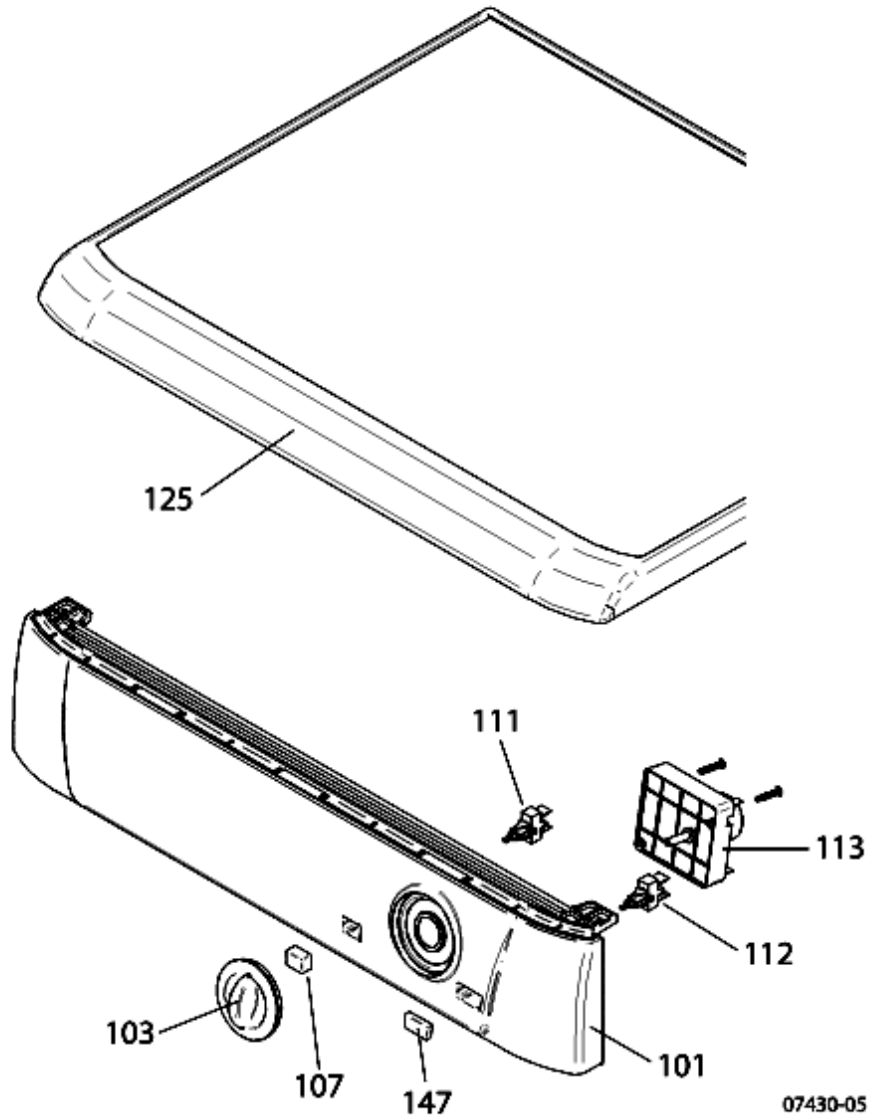

07430-05

Exploded views

07430-05

Spare parts list

Ref.	Code	From	To S/N	Substitute	Description	Notice	Industrial
000	C00280677				kit connection w lvb-dryers vented	n1040357	
101	C00275200				console panel tvm63xna ul		
103	C00195542				compression ring		
103	C00275188				programme knob ul		
107	C00275199				button white ul		
111	C00095500				switch		
112	C00142602				start switch		
113	C00142608		00107...		timer mounting plate		95630760000
113	C00255416	00108...	31201...		timer bracket		95630760000
113	C00270858				timer crouzet 120v 60hz		
113	C00304976	31202...			timer bracket		95630760100
125	C00275197				worktop white ul		
147	C00275198				button white ul