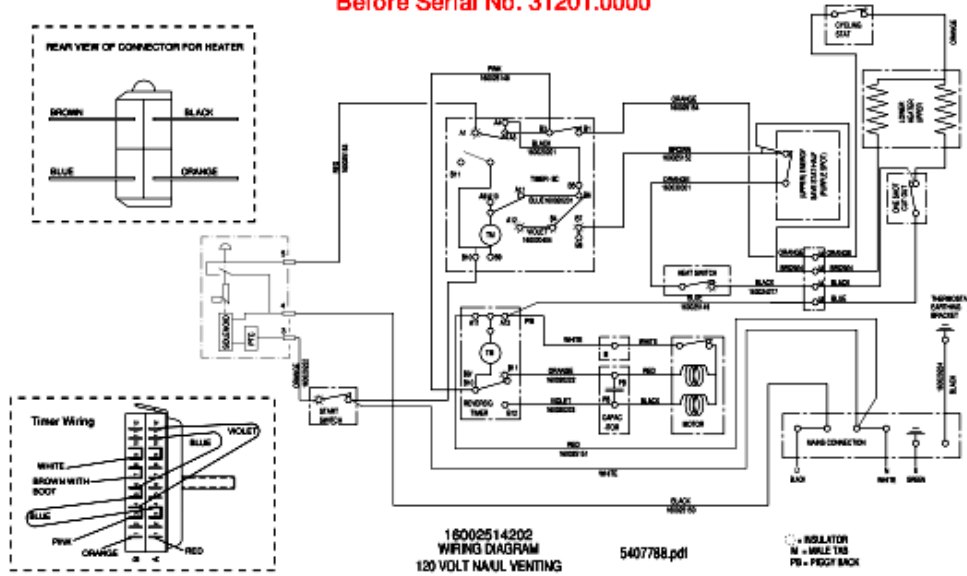

If the AIR DUCT is being replaced you will require a 14mm Seal because the service replacement AIR DUCT is 14mm. See parts List

Electric schemes and links

Cod. 5407787

**WIRING DIAGRAM
NORTH AMERICAN 120 VOLT - VENTED TUMBLE DRYER
From Serial No. 31201.0000**

Legend

Legend: 5407787

Electric schemes and links

Cod. 5407788

**WIRING DIAGRAM
NORTH AMERICAN 120 VOLT - VENTED TUMBLE DRYER
Before Serial No. 31201.0000**

Legend

Legend: 5407788