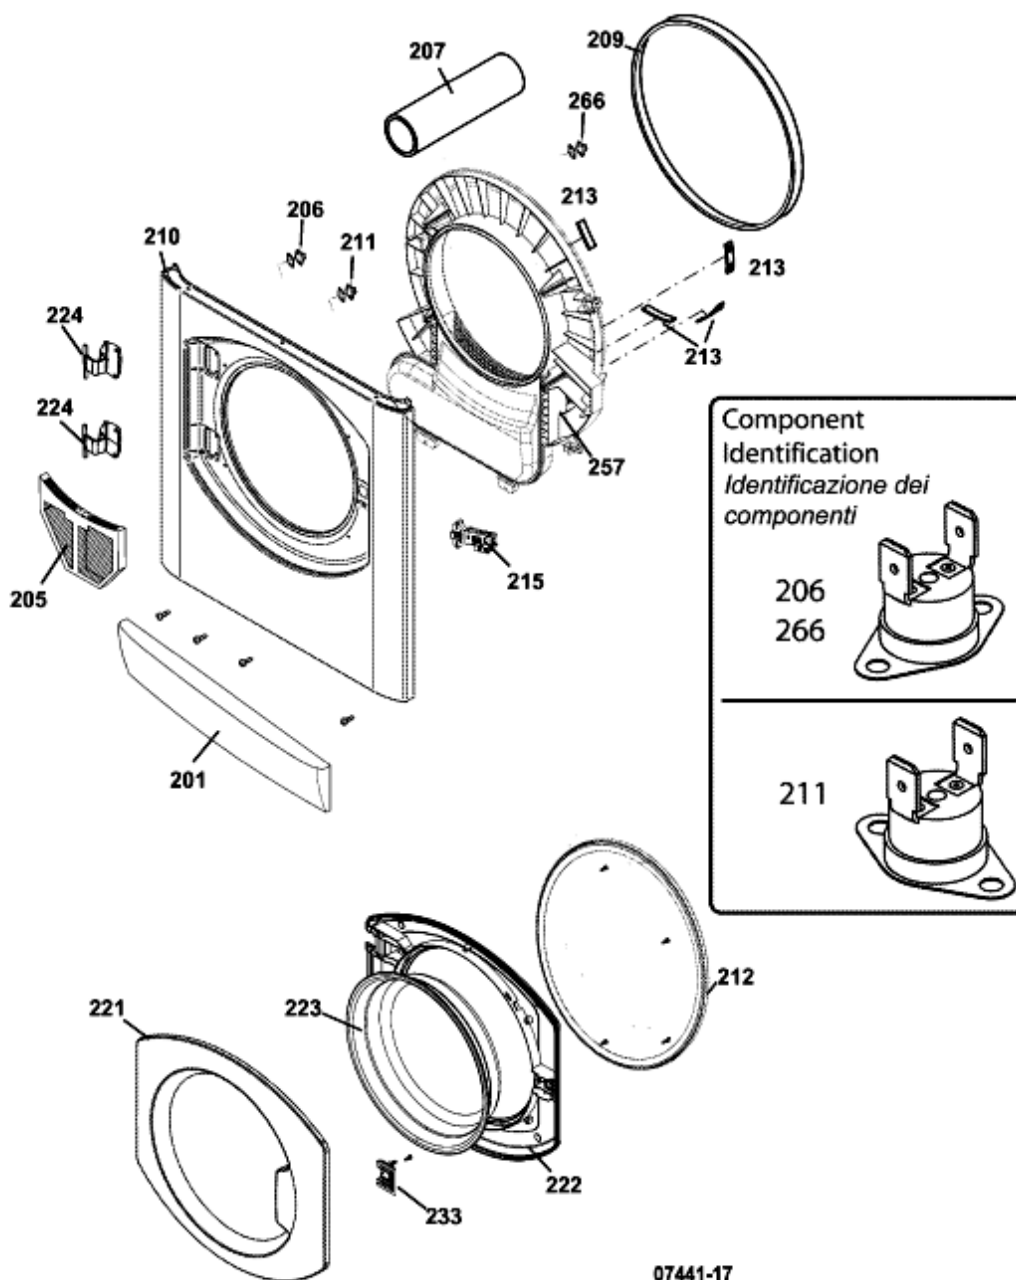

07441-17

Exploded views

07441-17

07441-17

Spare parts list

Ref.	Code	From	To S/N	Substitute	Description	Notice	Industrial
201	C00142609				kick strip white ul		
205	C00270779				filter round f/panel hb/ul		
206	C00303464	31202...			thermostat one shot 85°c		95630760100
207	C00142612		31201...		vent tube ul		95630760000
207	C00303457	31202...			vent tube ul (metal)		95630760100
209	C00142613				drum front seal 14mm		
209	C00276750				seal drum front 16mm vented	n4409k00	
210	C00252668				bracket		
210	C00261883				front panel white		
211	C00208247				eco stat 40°c		
212	C00112211				door seal vented grey	n4411g01	
212	C00286379				door seal vented white	n4411g01	
213	C00112144				bearing pad		
215	C00275218				door switch unit (td) ul		
221	C00275219				door trim - front white ul		
222	C00142617		31201...		door trim rear white ul		95630760000
222	C00304419	31202...			door trim rear white ul		95630760100
223	C00112192				door bowl		
224	C00254619				hinge		
233	C00142619				door latch (td)		
257	C00270778				air duct round vent hb/ul		
266	C00303464	31202...			thermostat one shot 85°c		95630760100
999	C00277631				service manual