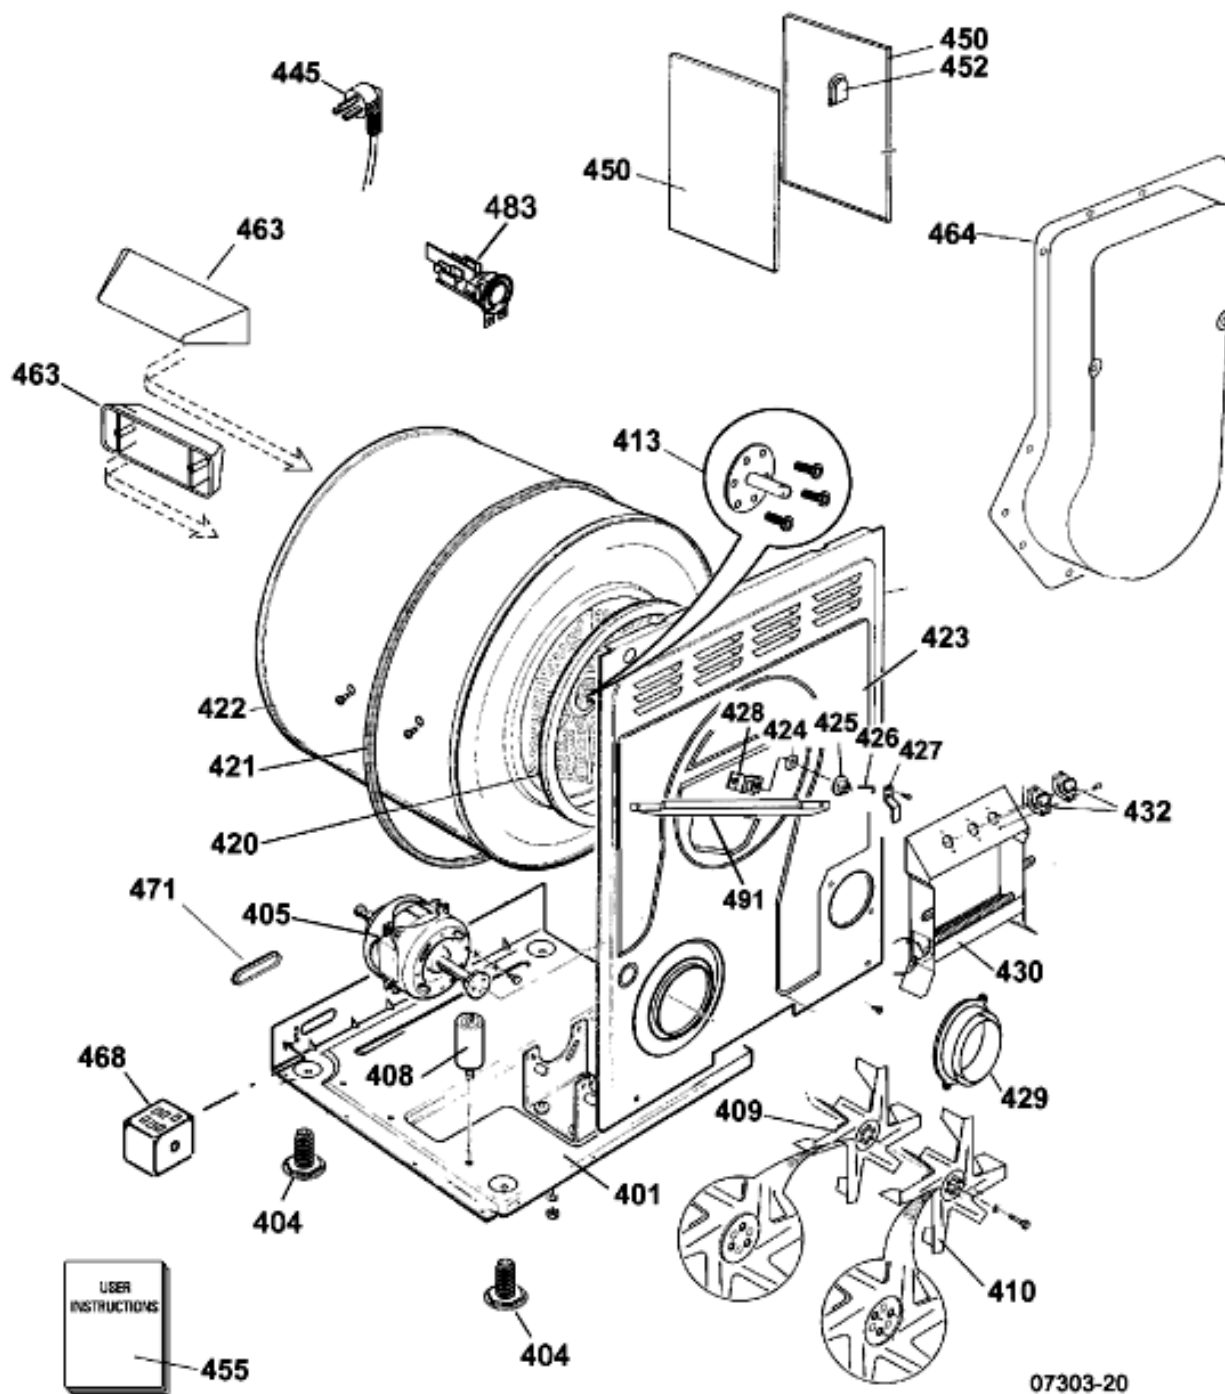

07303-20

Exploded views

07303-20

07303-20

Spare parts list

Ref.	Code	From	To S/N	Substitute	Description	Notice	Industrial
401	C00142621			1 x C00292290	base panel ul		
401	C00252668				bracket		
404	C00142775				adjustable foot ul		
405	C00142623				motor 353 60hz 120v		
408	C00142624				motor capacitor 25uf ul		
409	C00112153				impeller-inner		
410	C00116327				fan-outer		
420	C00145648				rear seal 17mm		
421	C00145707				stretch belt h9 1860mm (td)		
422	C00268493			1 x C00268492	drum vent td st/ul fixed shaft		
423	C00142627				rear panel ul		
424	C00142628				drum rear bearing teardrop		
424	C00250889				screw		
425	C00142631				drum shaft collar		
426	C00095551				drive pin		
427	C00192903				this item is not fitted to this model		
428	C00192903				this item is not fitted to this model		
429	C00142632				vent hose adaptor ul		
430	C00142633		10107...		heater 1.32kw usa	n4411a00	
430	C00283154	10108...			heater 1.32kw usa + columbo	n4411a00	
432	C00142635				thermostat kit		
445	C00142636				mains plug assembly usa ul		
450	C00112184				side panel phd white		
452	C00095553				rear bearing cover		
463	C00142638			1 x C00290730	drum lifter ul	n4412c01	
463	C00290730				drum lifter short curved ul (usa)	n4412c01	
468	C00142639				reversing timer 120v usa		
483	C00142651				terminal block 120v		
491	C00122256				screw 6 x 3/8		
491	C00260451				brace		
999	C00142716				belt installing tool dryer gda		