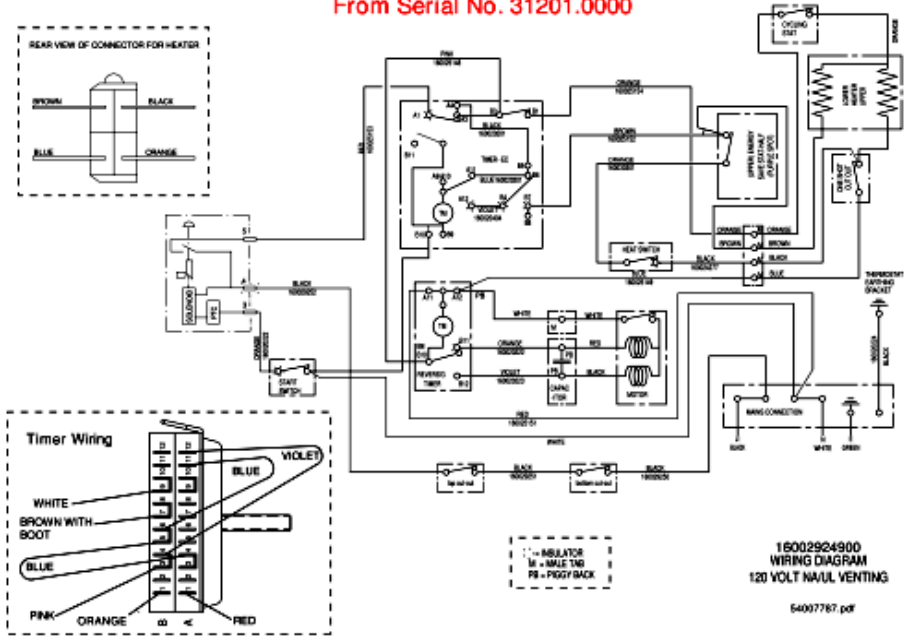

Legend

Legend: 5407787

Electric schemes and links

Cod. 5407788

**WIRING DIAGRAM
NORTH AMERICAN 120 VOLT - VENTED TUMBLE DRYER
Before Serial No. 31201.0000**

Legend

Legend: 5407788