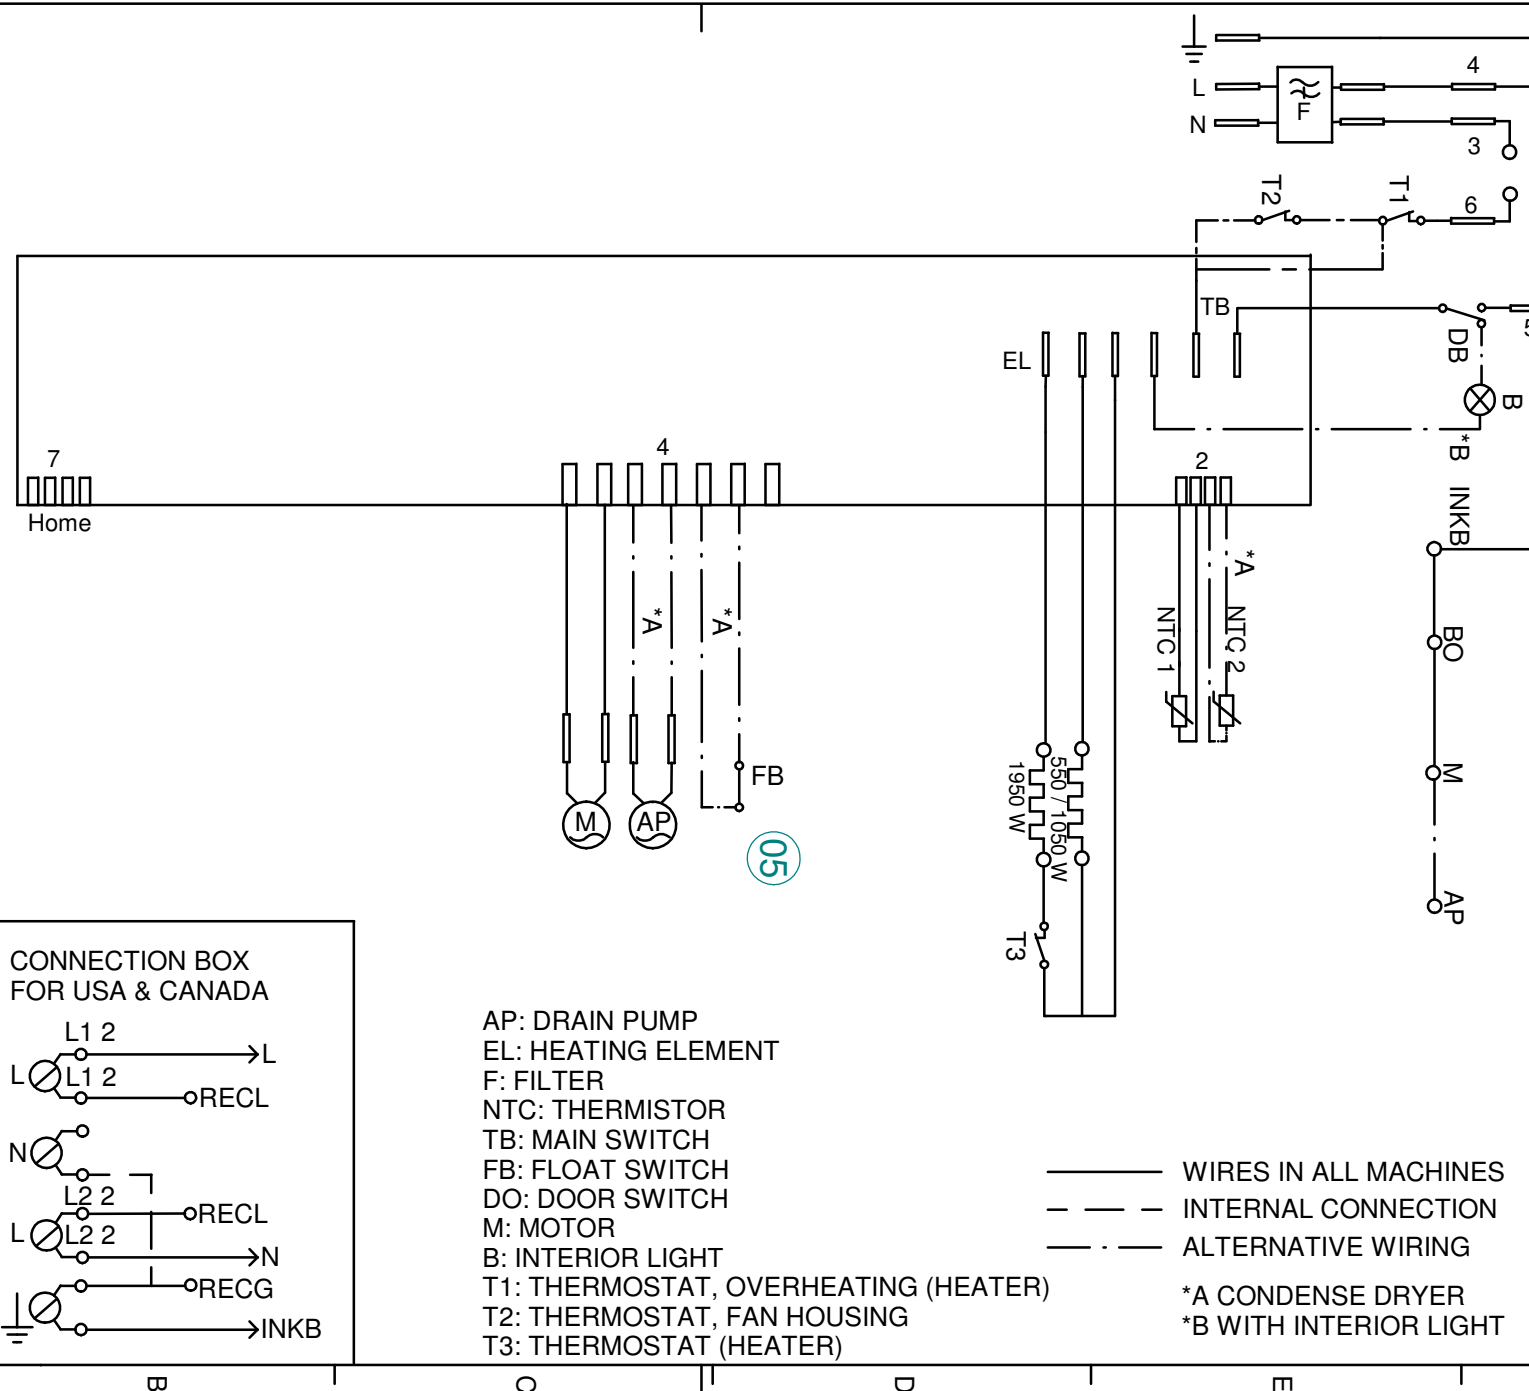

4
3
2
1
FORMAT A4

Pos. Qty	Part No.	Name of item	Material
			Dens.kg/dm³
Scale	Gen.tolerance	Description(ENG) CIRCUIT DIAGRAM TD25	
Designed by	pema	Gen.tol.Angle	Description(SE) KOPPLINGSSCHEMA TD25
Released by	Iss by Dept	Year	Rev Ind
	UT	03	05
		Week	Project
		28	TD25

Rev Ind	Revision	Appd	Year/Week
01	Drawing updated	PM	05 44
02	Drawing updated	PM	05 45
03	Drawing updated	PM	06 09
04	Drawing updated	CE	08 22
05	Drawing updated	MR	09 02

- AP: DRAIN PUMP
- EL: HEATING ELEMENT
- F: FILTER
- NTC: THERMISTOR
- TB: MAIN SWITCH
- FB: FLOAT SWITCH
- DO: DOOR SWITCH
- M: MOTOR
- B: INTERIOR LIGHT
- T1: THERMOSTAT, OVERHEATING (HEATER)
- T2: THERMOSTAT, FAN HOUSING
- T3: THERMOSTAT (HEATER)

- WIRES IN ALL MACHINES
- - - INTERNAL CONNECTION
- · - ALTERNATIVE WIRING
- *A CONDENSE DRYER
- *B WITH INTERIOR LIGHT