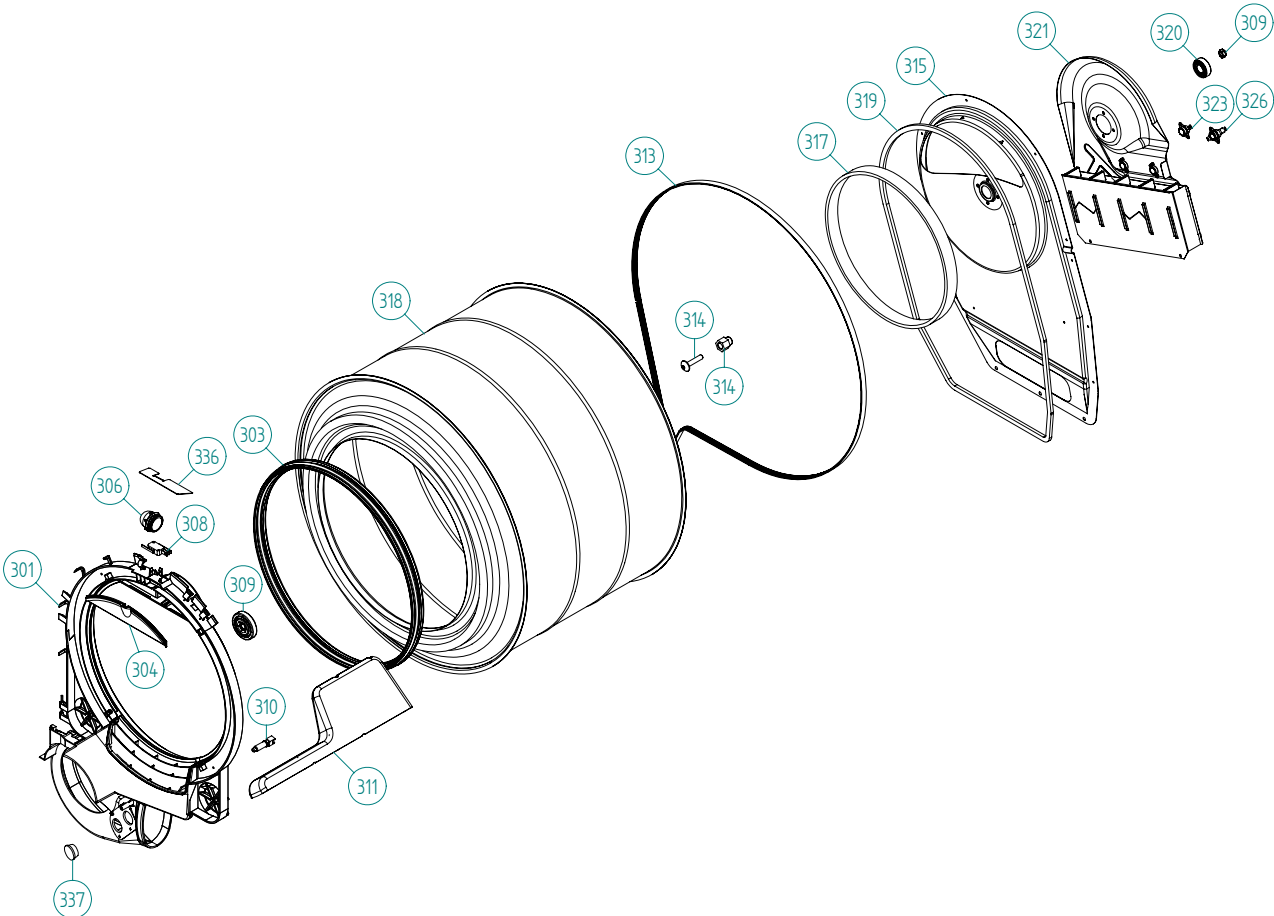

Cylinder and related parts

ASKO, T702C US - Titan (TD25.1)

Pos	Spare part No.	Description	Qty	Comment
301	8801299	FRONT FRAME COMPL. TD20/21/25	1 Pc's	
301	8801310	FRONT FRAME CPL TD25 NEW SEAL.	1 Pc's	
301-a	8902066	SCREW A2-PTK 35X14 WN1453 PF	4 Pc's	
303	8061821	Front Felt Seal T700	1 Pc's	
304	8061932-49	Lamp housing lid grey TD21	1 Pc's	
306	8061887	Lamp Chimney	1 Pc's	
308	8076104	DOOR SWITCH TD	1 Pc's	
309	8052622	Drum Roller Frt TD	2 Pc's	
309-a	8901337	Washer	2 Pc's	
309-b	8901193	Locking Nut	2 Pc's	
309-c	8901028	Screw	2 Pc's	
310	8076224	THERMISTOR REPL.BY 8083344	1 Pc's	
311	8052589-49	PADDLE TD	2 Pc's	
311-a	8902099	Screw	5 Pc's	
313	8801490	Tension Arm w/Belt & Spring	1 Pc's	
314	8052632	Bushing Rear Drum 03/05 TD	1 Pc's	
314-a	8901130	SCREW A4-MVBF M8X40 7,9-8,0 HG	1 Pc's	
315	8076335	REAR PANEL INNER TD25	1 Pc's	
317	8064440	Felt sealing rear	1 Pc's	
318	8079493	CYLINDER COMPL. TD	1 Pc's	
319	8059712	SPONGE RUBBER STRIP 6X9X1660	1 Pc's	
320	8004439	Bearing Dryer Rear Panel All	1 Pc's	
321	8076226	Heating Element 2500W TD25	1 Pc's	
321-a	8900369	Screw T25	2 Pc's	
321-b	8901415	LOCK WASHER AZ 5.3 GALV	2 Pc's	
323	8079200	THERMOSTAT 135C TD	1 Pc's	
326	8079737	THERMOSTAT 150C UL	1 Pc's	
337	8076705	PLUG FOR THERMISTOR HOLE	2 Pc's