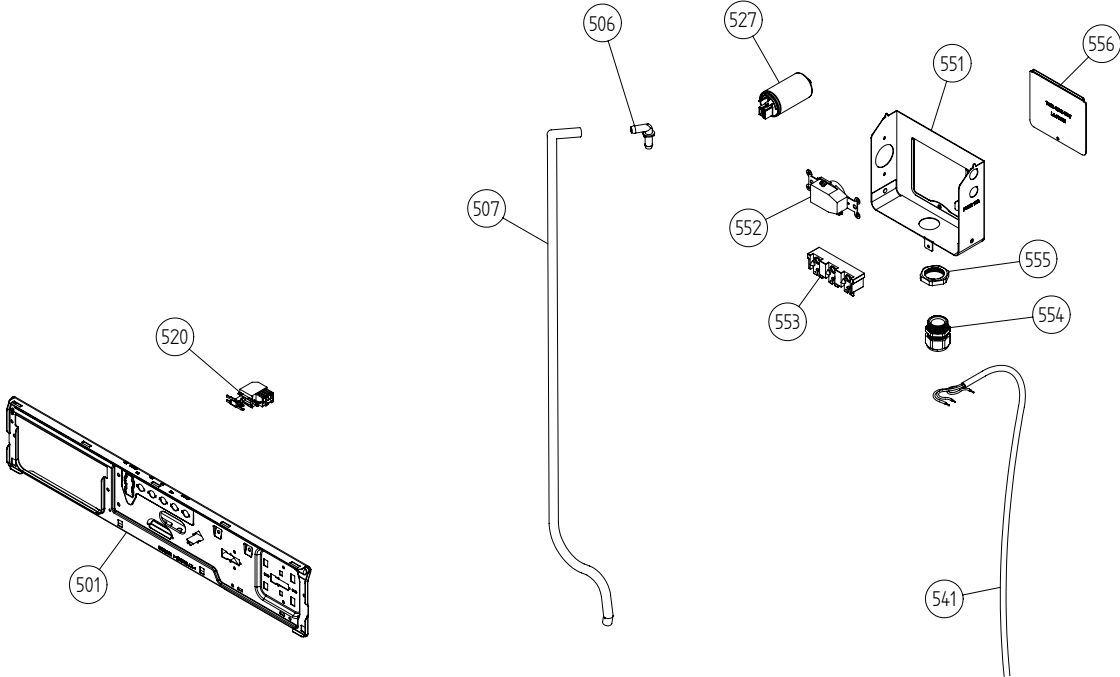

Upper session

ASKO, T702C US - Titan (TD25.1)

Pos	Spare part No.	Description	Qty	Comment
501	8076210	BEAM FRONT WMD25	1 Pc's	
501-a	8902362	Screw 20 Torx Self Tapping	2 Pc's	
501-b	8901413	Lock Washer laundry tops	2 Pc's	
501-c	8902087	Screw Plastic Housing 20 Torx	2 Pc's	
506	8054072	NIPPLE WATER HOSE	1 Pc's	
507	8054732	RUBBER HOSE 9X13X900	1 Pc's	
507	8088169	RUBBER HOSE 9X13X950	1 Pc's	
520	8073782	MAIN PUSH SWITCH	1 Pc's	
527	8076202	EMC-FILTER WITH INDUCTOR	1 Pc's	
527-a	8901155	Nut	1 Pc's	
527-b	8901419	Lock Washer	1 Pc's	
529	8077635	CABLE SET POWER UL4	1 Pc's	
551	8076324	Connection box T711	1 Pc's	
552	8061455	Receptacle 05 WMD Connect	1 Pc's	
553	8061891	Terminal Block DryerTD 20	1 Pc's	
554	8078291	GROMMET 94793	1 Pc's	
554	8060462	Grommet	1 Pc's	
555	8060463	Lock Nut	1 Pc's	
556	8063756	Cover Terminal block T700s	1 Pc's	
556-a	8901097	Screw Terminal	1 Pc's