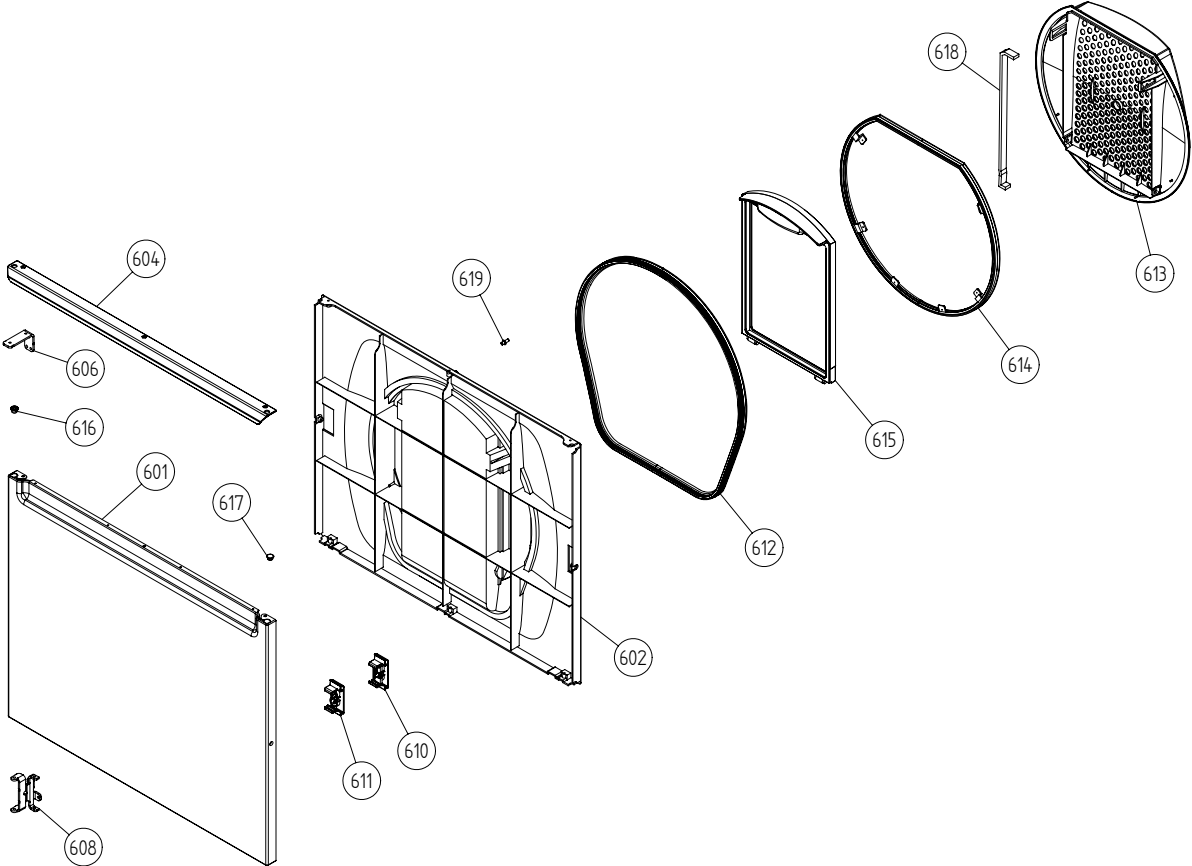

Outer door

ASKO, T702C US - Titan (TD25.1)

Pos	Spare part No.	Description	Qty	Comment
601	8061733-81	Outer door WM50 Titanium	1 Pc's	
602	8061810	Inner Door Dryer T700 Series	1 Pc's	
602-a	8902068	Screw	5 Pc's	
604	8061813-81	Door Handle Metallic	1 Pc's	
606	8061803-81	HINGE UPPER COMPL GREYMET	1 Pc's	
606	8061805-81	Hinge titanium	1 Pc's	
608	8061806-81	Lower Hinge T711	1 Pc's	
608	8061807-81	Lower Hinge Lower Compl	1 Pc's	
610	8061878	Magnet Door T700s	1 Pc's	
611	8061886	Lock Holder T700 Series	1 Pc's	
612	8061815	Seal Dryer Door T700s	1 Pc's	
613	8079750-0	FILTER HOLDER COMPL.	1 Pc's	
614	8065274	Filter Bracket Seal TD	1 Pc's	
615	8061812	Double Lint filter 700s	1 Pc's	
616	8061865-81	Hinge Bearing 700 Series	2 Pc's	
617	8061953-81	door plug titanium	1 Pc's	
618	8079247	SEALING FILTER BRACKET INNER	1 Pc's