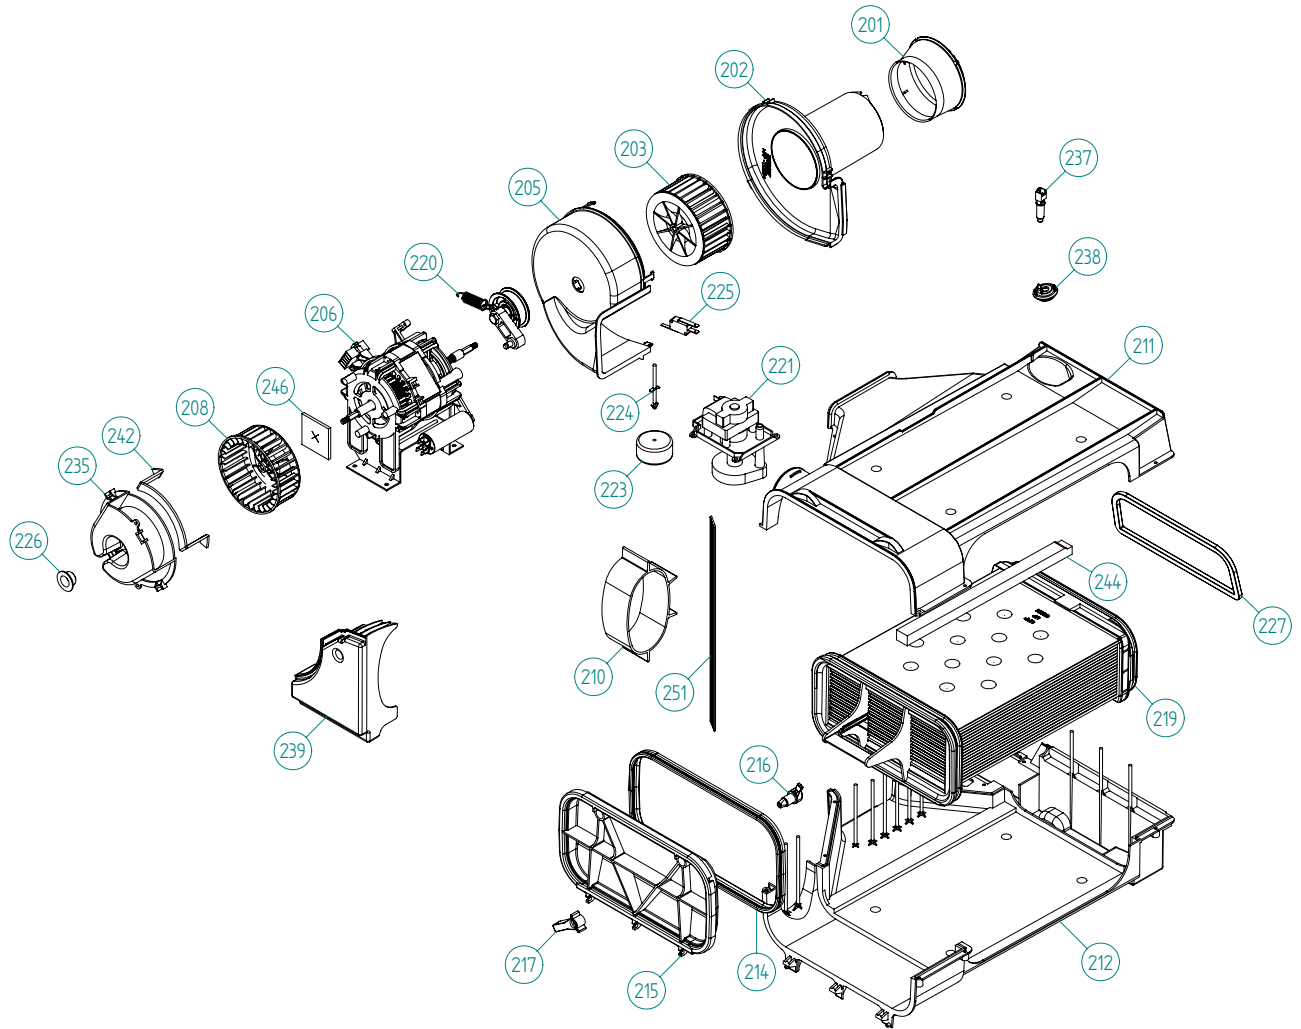

## Outer casing

### ASKO, T702C US - Titan (TD25.1)

Pos	Spare part No.	Description	Qty	Comment
101	8061817-81	Top WM50 titanium	1 Pc's	
101-a	8902362	Screw 20 Torx Self Tapping	3 Pc's	
101-b	8901413	Lock Washer laundry tops	2 Pc's	
103	8064062	Top Cover Strip	1 Pc's	
106	8801174-81	Side WM50 titanium	2 Pc's	
107	8061763	Clip Front Plate 600700s	2 Pc's	
108	8061916	CABLE HOLDER WMD20	2 Pc's	
112	8061847-81	Front plate TD20 Titanium	1 Pc's	
112-a	8902362	Screw 20 Torx Self Tapping	2 Pc's	
112-b	8901413	Lock Washer laundry tops	2 Pc's	
114	8064177	Hook Lower Pane	2 Pc's	
114-a	8902362	Screw 20 Torx Self Tapping	2 Pc's	
119	8801247-81	Lower Cover Compl W/Clips	1 Pc's	
130	8053980	Stacking Bracket All TDs	2 Pc's	
132	8064114	Pair, Holders, TD Feet/Stacking	1 Pc's	
133	8054733	Rubber Hose Accy Drain Cond	1 Pc's	
134	8076336	REAR PANEL OUTER rpl by 8076336-A	1 Pc's	
136	8061915	Cable Holder T700	1 Pc's	
139	8061618	BASE PAN WMD20	1 Pc's	
140	8059334	Leveling Leg Comp WMD 20	4 Pc's	