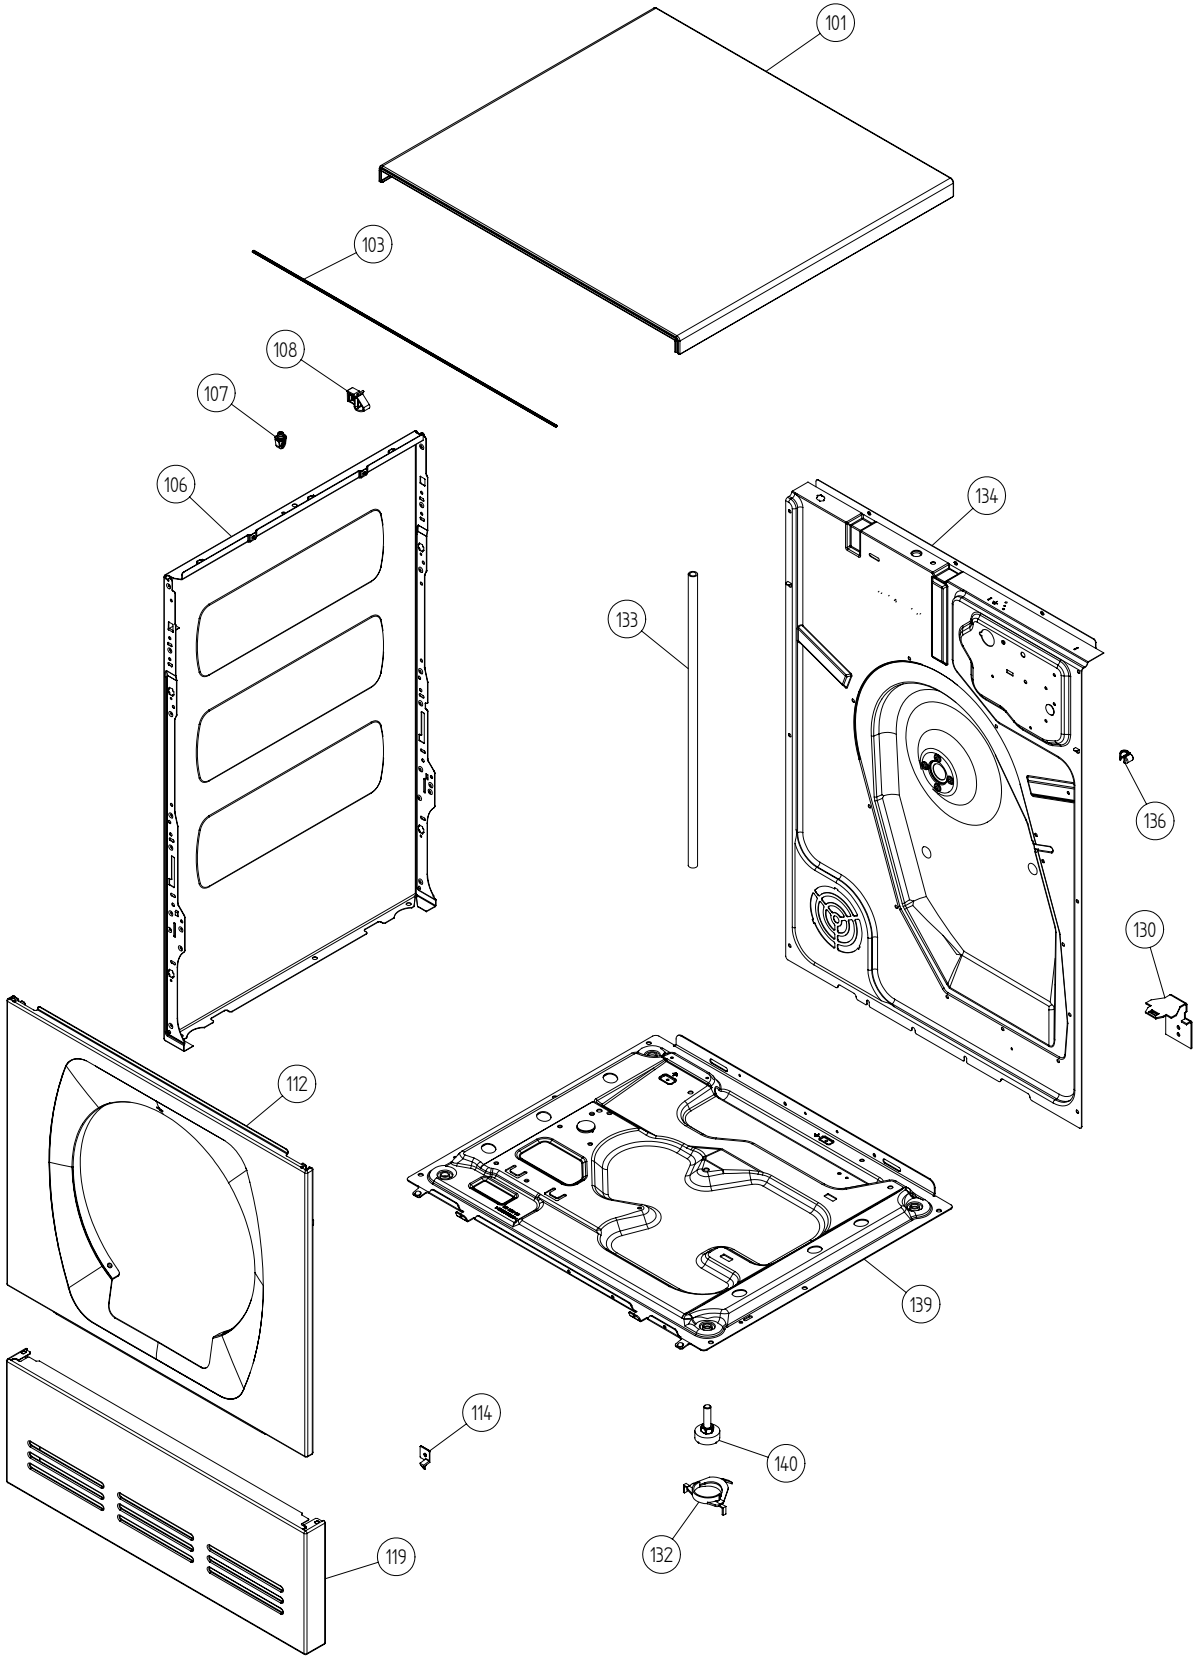

## Outer casing

### ASKO, T702C US - Titan (TD25.1)

Pos	Spare part No.	Description	Qty	Comment
101	8061817-81	Top WM50 titanium	1 Pc's	
101-a	8902362	Screw 20 Torx Self Tapping	3 Pc's	
101-b	8901413	Lock Washer laundry tops	2 Pc's	
103	8064062	Top Cover Strip	1 Pc's	
106	8801174-81	Side WM50 titanium	2 Pc's	
107	8061763	Clip Front Plate 600700s	2 Pc's	
108	8061916	CABLE HOLDER WMD20	2 Pc's	
112	8061847-81	Front plate TD20 Titanium	1 Pc's	
112-a	8902362	Screw 20 Torx Self Tapping	2 Pc's	
112-b	8901413	Lock Washer laundry tops	2 Pc's	
114	8064177	Hook Lower Pane	2 Pc's	
114-a	8902362	Screw 20 Torx Self Tapping	2 Pc's	
119	8801247-81	Lower Cover Compl W/Clips	1 Pc's	
130	8053980	Stacking Bracket All TDs	2 Pc's	
132	8064114	Pair, Holders, TD Feet/Stacking	1 Pc's	
133	8054733	Rubber Hose Accy Drain Cond	1 Pc's	
134	8076336	REAR PANEL OUTER rpl by 8076336-A	1 Pc's	
136	8061915	Cable Holder T700	1 Pc's	
139	8061618	BASE PAN WMD20	1 Pc's	
140	8059334	Leveling Leg Comp WMD 20	4 Pc's	