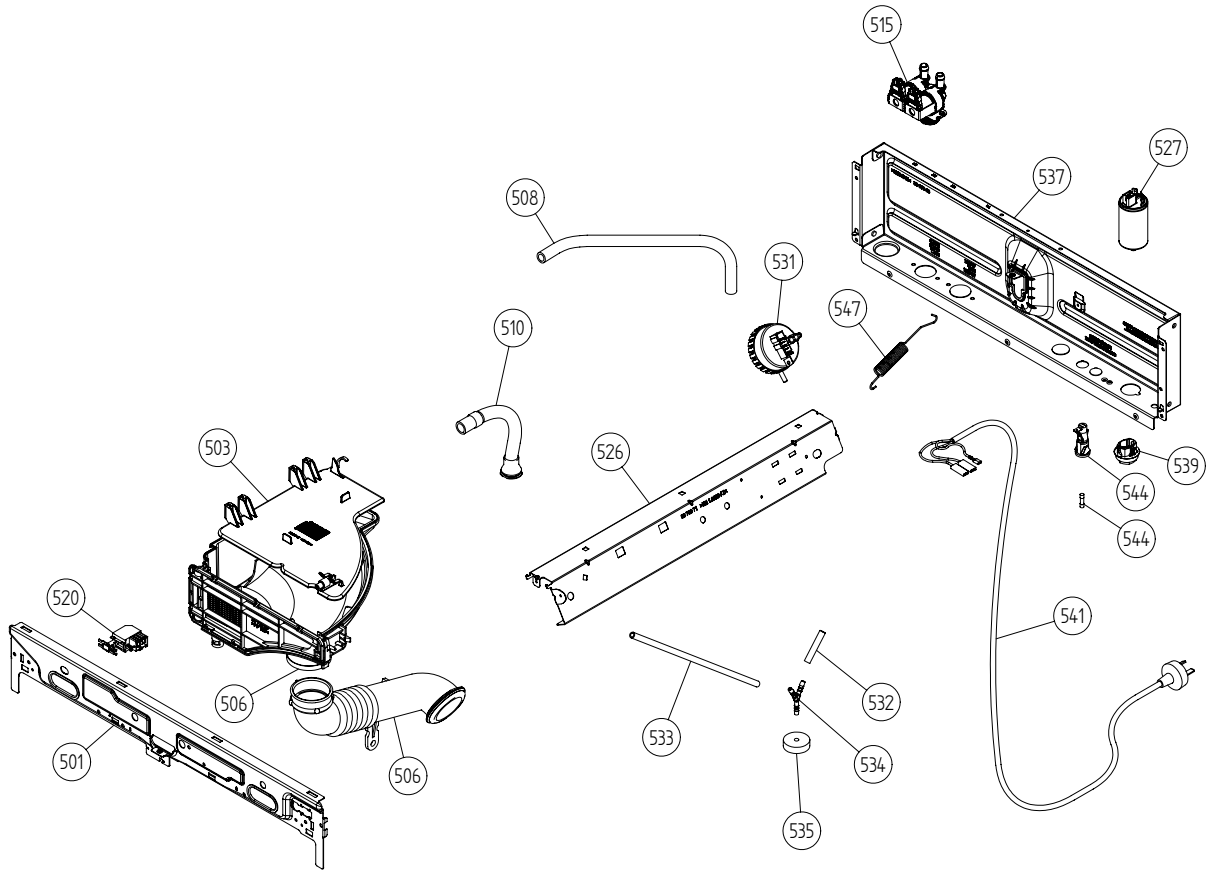

Upper Section

ASKO, W6903 US - Ti (WM60.3)

Pos	Spare part No.	Description	Qty	Comment
501	8076029	FRONTBEAM	1 Pc's	
501-a	8900338	Screw 20 Torx Self Tapping	2 Pc's	
501-b	8901413	Lock Washer laundry tops	2 Pc's	
503	8076374	DETERGENT COMPARTMENT COMPL.	1 Pc's	
503-a	8901970	Screw	1 Pc's	
503-b	8902072	Screw	1 Pc's	
506	8064692	Bellows hose longer alternate	1 Pc's	
506-a	8063607	HOSE CLIP 57,5	1 Pc's	
508	8058502	RUBBER HOSE 10X15X360 UL1	2 Pc's	
510	8061736	Ventilation Hose WM20	1 Pc's	
510-a	8052730	HOSE CLIP 21,0	1 Pc's	
515	8079324	INLET VALVE 2-WAY	1 Pc's	
515-a	8901097	Screw Terminal	2 Pc's	
520	8073782	MAIN PUSH SWITCH	1 Pc's	
526	8078971	UNIT FOR ELECTR. COMP.	1 Pc's	
527	8076202	EMC-FILTER WITH INDUCTOR	1 Pc's	
527-a	8901155	Nut	1 Pc's	
527-b	8901419	Lock Washer	1 Pc's	
529	8079718	CABLE SET FL WM	1 St	
529	8079710	CABLE SET IV WM	1 Pc's	
529	8079711	CABLE SET P WM	1 Pc's	
529	8079716	CABLE SET N AP LL WM	1 Pc's	
529	8079717	CABLE SET EL WM	1 Pc's	
529	8080096	CABLE SET MOTOR CIM	1 Pc's	
529	8080099	GROUND CABLE CIM WM	1 Pc's	
529	8080187	CABLE SET MC P CIM-I WM	1 Pc's	
529	8080188	CABLE SET MC C CIM-I W	1 Pc's	
531	8078221	LEVEL SWITCH WM05	1 Pc's	
532	8003641	Rubber Hose	1 Pc's	
532	8080832	RUBBER HOSE 5X8X75	1 Pc's	
533	8080617	RUBBER HOSE 5X8X260	1 Pc's	
534	8051843	YPipe Water Level SW 04/06 WM	1 Pc's	
535	8061997	Ground Level Switch Hose WM 20	2 Pc's	
537	8061694	CROSS BEAM	1 Pc's	
537-a	8900327	Screw 20 Torx Self Tapping	5 Pc's	
539	8006948	Grommet	1 Pc's	
541	8064210	Cord set w/flat pin sleeves	1	
544	8065573	FUSE HOLDER GREY 15A US/CA	2	
544-a	8058140	BK/MDA15 Fuse All laundry	2	
544-b	8055725	Hub Fuse Holder	2	
544-c	8054613	Fuse Holder Laundry	2 Pc's	
547	8061923	Balancing Spring WM 20	2 Pc's