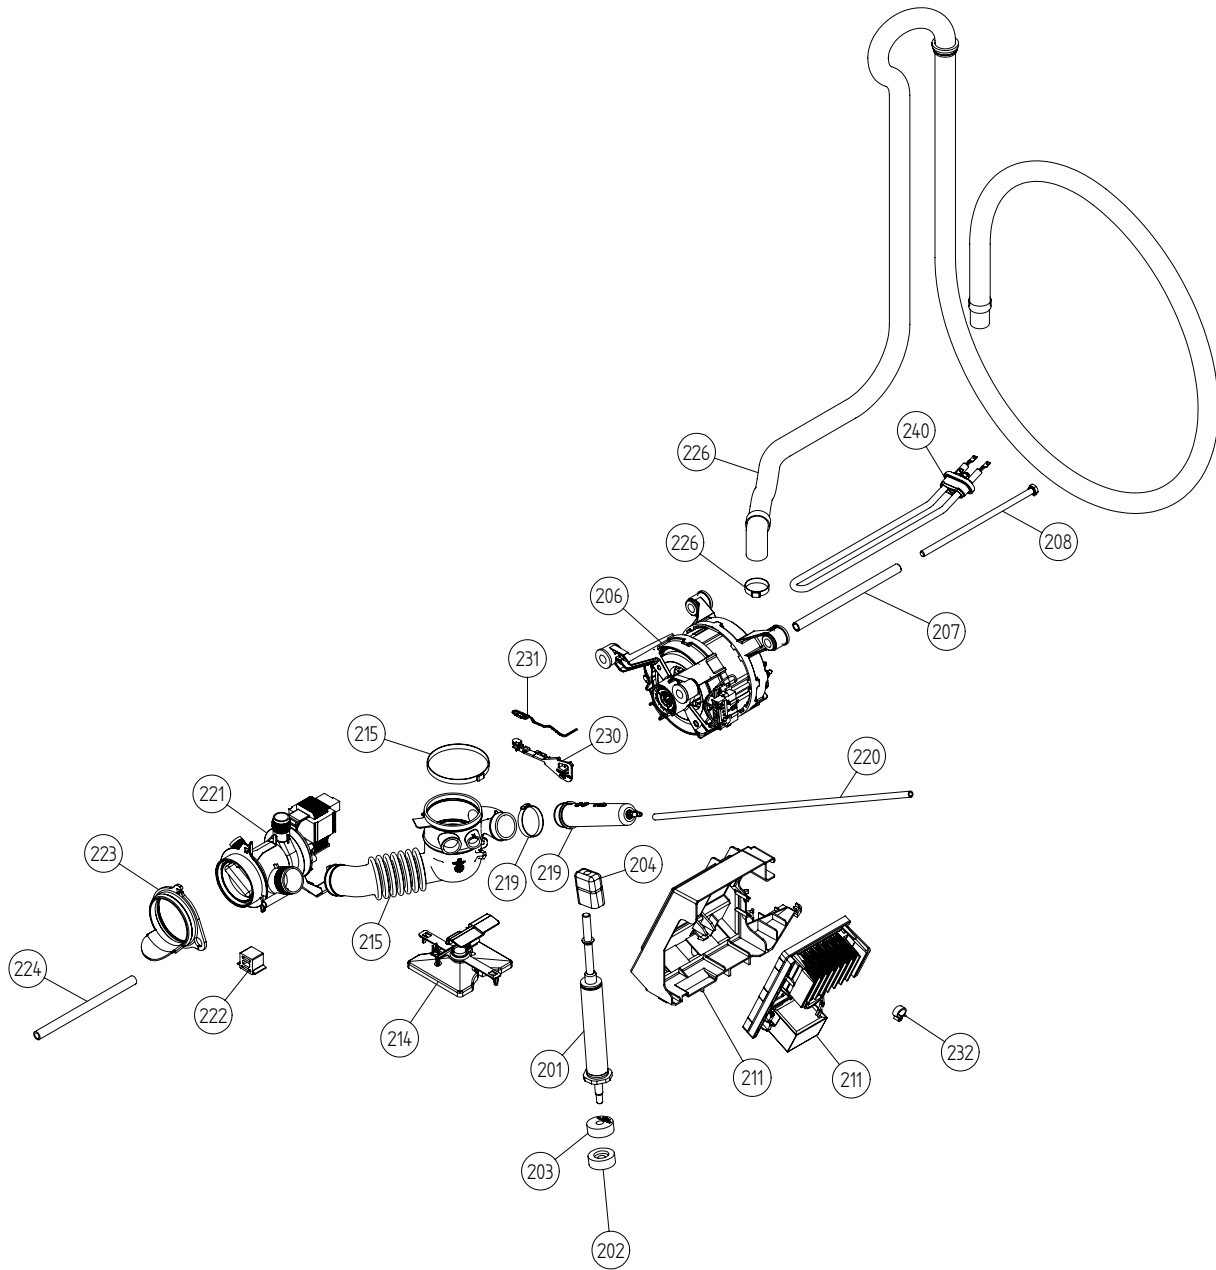

## Outer Casing

### ASKO, W6903 US - Ti (WM60.3)

Pos	Spare part No.	Description	Qty	Comment
101	8061817-91	TOP COVER FPR	1 Pc's	
101-a	8900338	Screw 20 Torx Self Tapping	3 Pc's	
101-b	8901413	Lock Washer laundry tops	2 Pc's	
105	8064198	Support Beam	1 Pc's	
105-a	8064255	SPONGE RUBBER STRIP 2X8 L=272	1 Pc's	
106	8801174-95	SIDE PLATE SS	2 Pc's	
106	8801174-91	SIDE PLATE COMPL. WM20	2 Pc's	
107	8061763	Clip Front Plate 600700s	2 Pc's	
108	8061916	CABLE HOLDER WMD20	2 Pc's	
109	8061713	HOLDER HOSE/SIDE PLATE WMD20	2 Pc's	
111	8064017	Insulation	1 Pc's	
112	8080385-91	FRONT WITH DOOR COMPL. FPR	1 Pc's	
112	8080385-95	FRONT WITH DOOR COMPL.	1 St	
112-a	8900338	Screw 20 Torx Self Tapping	2 Pc's	
112-b	8900327	Screw 20 Torx Self Tapping	2 Pc's	
113	8080197	PLASTIC BRACKET FRONT PLATE	2 Pc's	
114	8064222	Guide Front Plate	2 Pc's	
114-a	8900327	Screw 20 Torx Self Tapping	2 Pc's	
115	8061741	RUBBER BUFFER FRONT DOOR	2 Pc's	
117	8076077-81	LOCK PUSH/PUSH	1 Pc's	
119	8076080-81	PLINTH	1 Pc's	
122	8061785	PUMP GUARD WM20	1 Pc's	
123	8061657-81	outlet pump door WM50 Titanium	1 Pc's	
127	8061737	REAR PANEL WM20	1 Pc's	
127-a	8061959	PLUG HUMIDITY SENSOR/REAR PAN.	1 Pc's	
127-b	8900338	Screw 20 Torx Self Tapping	11 Pc's	
131	8061693	Cross Beam Rear 600	1 Pc's	
131-a	8900338	Screw 20 Torx Self Tapping	4 Pc's	
131-b	8901413	Lock Washer laundry tops	1 Pc's	
133	8064206-UL	GrommetShipping Support 600s	3	
134	8901037	Screw bufo	3 Pc's	
135	8061767	Locking Clip Shipping 600s	3 Pc's	
136	8065773	HOSE FRAME REAR COVER	2 Pc's	
137	8056950	Fill Hose Pex WM	1	
138	8050805	GOOSE NECK for DRAIN HOSE	1 Pc's	
138-a	8002263	Cable Strip	1 Pc's	
139	8061618	BASE PAN WMD20	1 Pc's	
140	8059334	Leveling Leg Comp WMD 20	4 Pc's	