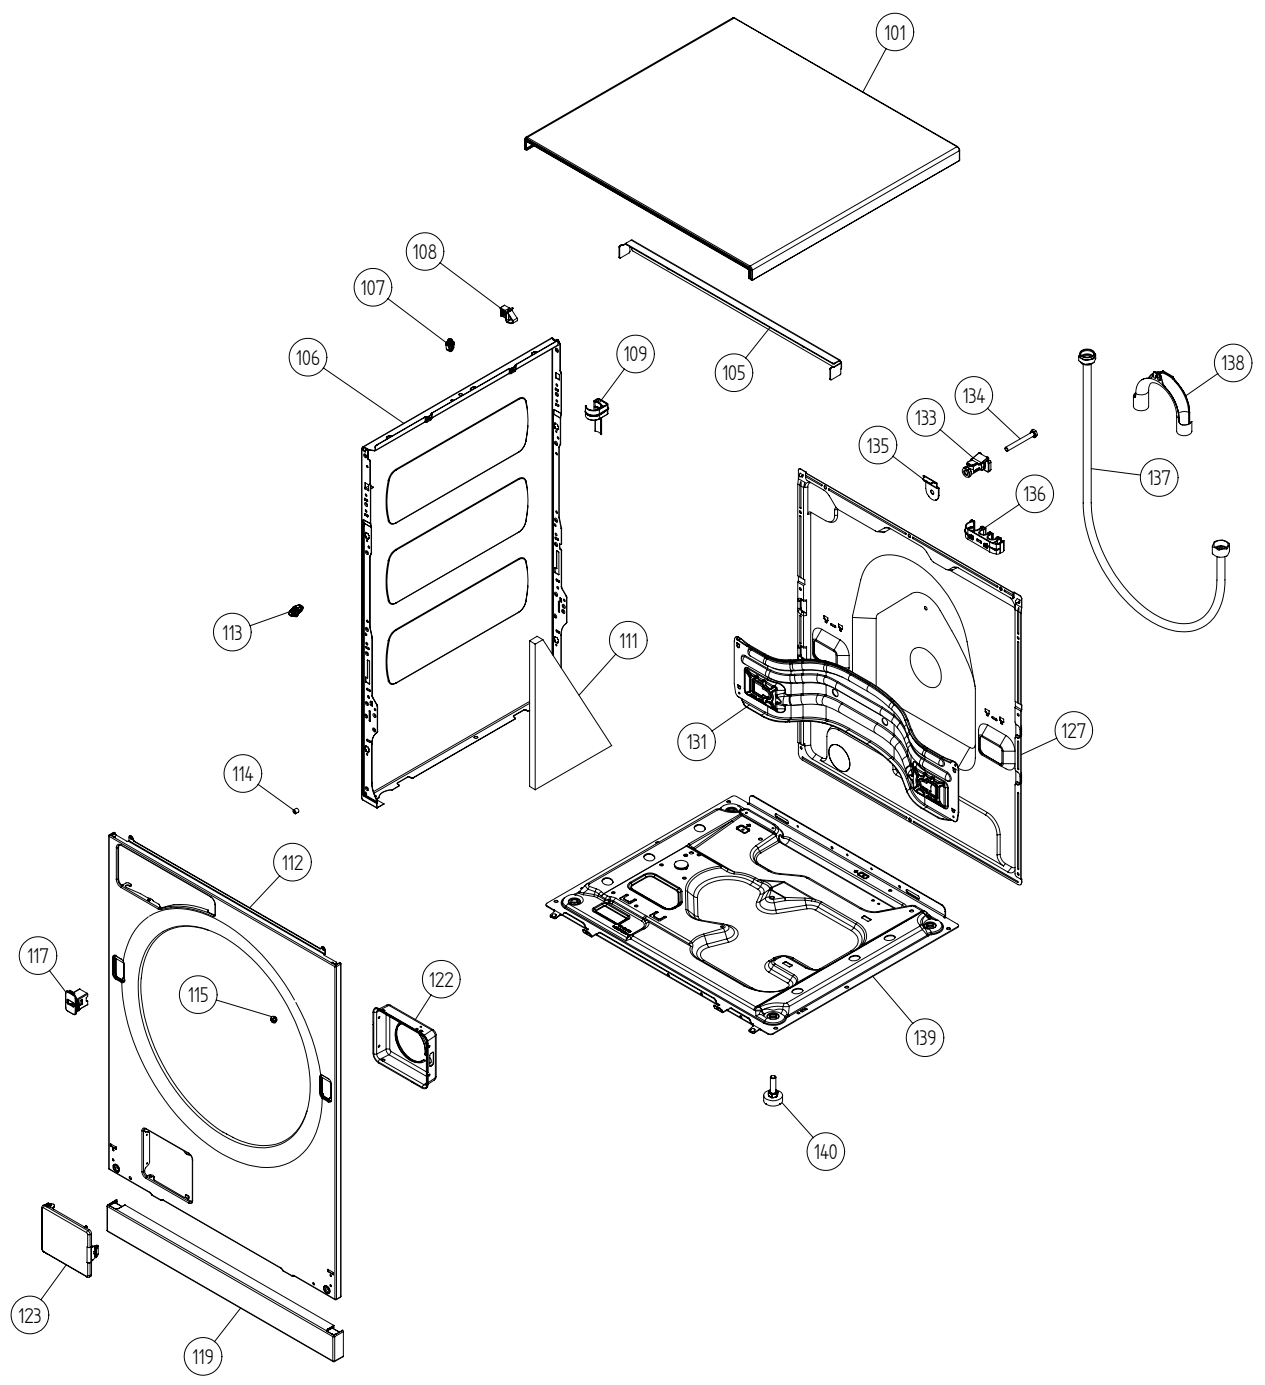

Outer Casing

ASKO, W6903 US - Ti (WM60.3)

Pos	Spare part No.	Description	Qty	Comment
101	8061817-91	TOP COVER FPR	1 Pc's	
101-a	8900338	Screw 20 Torx Self Tapping	3 Pc's	
101-b	8901413	Lock Washer laundry tops	2 Pc's	
105	8064198	Support Beam	1 Pc's	
105-a	8064255	SPONGE RUBBER STRIP 2X8 L=272	1 Pc's	
106	8801174-95	SIDE PLATE SS	2 Pc's	
106	8801174-91	SIDE PLATE COMPL. WM20	2 Pc's	
107	8061763	Clip Front Plate 600700s	2 Pc's	
108	8061916	CABLE HOLDER WMD20	2 Pc's	
109	8061713	HOLDER HOSE/SIDE PLATE WMD20	2 Pc's	
111	8064017	Insulation	1 Pc's	
112	8080385-91	FRONT WITH DOOR COMPL. FPR	1 Pc's	
112	8080385-95	FRONT WITH DOOR COMPL.	1 St	
112-a	8900338	Screw 20 Torx Self Tapping	2 Pc's	
112-b	8900327	Screw 20 Torx Self Tapping	2 Pc's	
113	8080197	PLASTIC BRACKET FRONT PLATE	2 Pc's	
114	8064222	Guide Front Plate	2 Pc's	
114-a	8900327	Screw 20 Torx Self Tapping	2 Pc's	
115	8061741	RUBBER BUFFER FRONT DOOR	2 Pc's	
117	8076077-81	LOCK PUSH/PUSH	1 Pc's	
119	8076080-81	PLINTH	1 Pc's	
122	8061785	PUMP GUARD WM20	1 Pc's	
123	8061657-81	outlet pump door WM50 Titanium	1 Pc's	
127	8061737	REAR PANEL WM20	1 Pc's	
127-a	8061959	PLUG HUMIDITY SENSOR/REAR PAN.	1 Pc's	
127-b	8900338	Screw 20 Torx Self Tapping	11 Pc's	
131	8061693	Cross Beam Rear 600	1 Pc's	
131-a	8900338	Screw 20 Torx Self Tapping	4 Pc's	
131-b	8901413	Lock Washer laundry tops	1 Pc's	
133	8064206-UL	GrommetShipping Support 600s	3	
134	8901037	Screw bufo	3 Pc's	
135	8061767	Locking Clip Shipping 600s	3 Pc's	
136	8065773	HOSE FRAME REAR COVER	2 Pc's	
137	8056950	Fill Hose Pex WM	1	
138	8050805	GOOSE NECK for DRAIN HOSE	1 Pc's	
138-a	8002263	Cable Strip	1 Pc's	
139	8061618	BASE PAN WMD20	1 Pc's	
140	8059334	Leveling Leg Comp WMD 20	4 Pc's