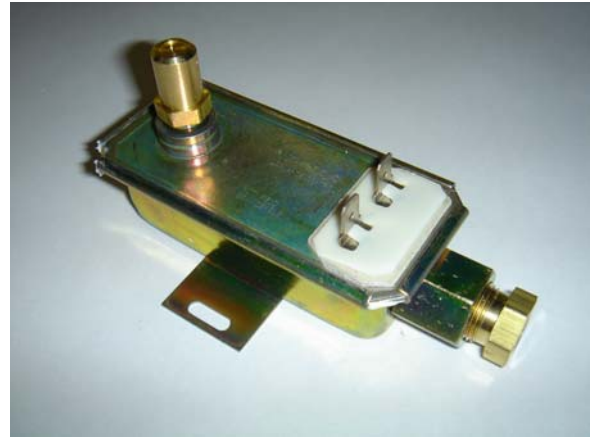

Star Burner Igniter - 741801

Igniter Wire 12" - 741901
Igniter Wire 22" - 741902
Igniter Wire 42" - 741903

Hot Surface Igniter - 703301

Salamander Igniter - 744901

Electric Valves/Open Top Valve / Thermostats

Large Oven Thermostat w/Broiler setting
702901

Small Oven Thermostat - 719501

Electric Valves /Open Top Valve / Thermostats Continued

Dual Thermovalve - 718901

Single Thermovalve w/adjustable orifice
705401

Single Thermovalve - 731002

Griddle Thermostat - 705101

Open Top Valve - 701805

Control Panels / Knobs & Associated Parts (Everything sold separately)

Control Panels:

RPB244BSS - 112446
RNB304BSS/RPB304BSS - 112417
RCS304BSS - 112442
RGTNB304BSS - 112440
RNB366BSS/RPB366BSS - 112409
RCS366BSS - 112443
RNB364GSS - 112410
RNB364CBSS - 112411
RGTNB366BSS - 112437
RGTNB364GSS - 112438
RGTNB364CBSS - 112439
RNB488BSS - 112412
RNB486GSS - 112413
RNB486CBSS - 112414
RNB484GCBSS - 112415
RGTNB488BSS - 112441
RGTNB486GSS - 112435
RGTNB486CBSS - 112436
RGTNB484GCBSS - 112434
RNB6010BSS - 112422
RNB608GSS - 112424
RNB608CBSS - 112423
RNB606GSS - 112425
RNB606CBSS - 112426
RNB606GCBSS - 112421