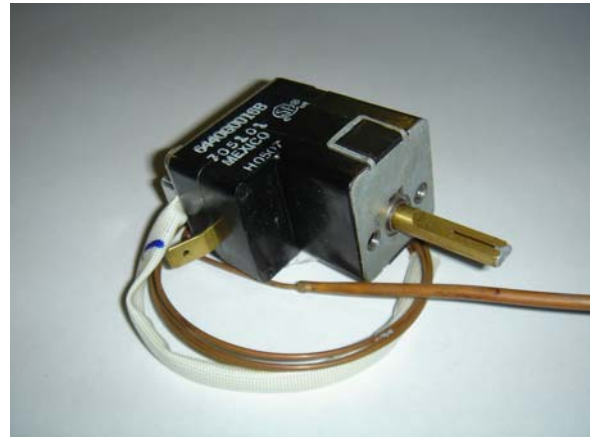

Large Oven Thermostat w/Broiler setting
702901

Small Oven Thermostat - 719501

Electric Valves /Open Top Valve / Thermostats Continued

Dual Thermovalve - 718901

Single Thermovalve w/adjustable orifice
705401

Single Thermovalve - 731002

Griddle Thermostat - 705101

Open Top Valve - 701805

Control Panels / Knobs & Associated Parts (Everything sold separately)

Control Panels:

RPB244BSS - 112446
RNB304BSS/RPB304BSS - 112417
RCS304BSS - 112442
RGTNB304BSS - 112440
RNB366BSS/RPB366BSS - 112409
RCS366BSS - 112443
RNB364GSS - 112410
RNB364CBSS - 112411
RGTNB366BSS - 112437
RGTNB364GSS - 112438
RGTNB364CBSS - 112439
RNB488BSS - 112412
RNB486GSS - 112413
RNB486CBSS - 112414
RNB484GCBSS - 112415
RGTNB488BSS - 112441
RGTNB486GSS - 112435
RGTNB486CBSS - 112436
RGTNB484GCBSS - 112434
RNB6010BSS - 112422
RNB608GSS - 112424
RNB608CBSS - 112423
RNB606GSS - 112425
RNB606CBSS - 112426
RNB606GCBSS - 112421