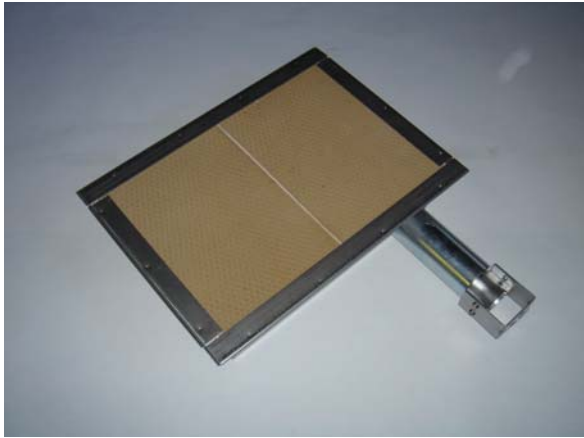

Burners and Associated Parts

22k Burner Head - 729804

18k Burner Head - 729801

15k Burner Head - 729802

Simmer Burner Head - 729803

Venturi Gasket - 734301

Large Oven Burner - 703201

Burners and Associated Parts Con't