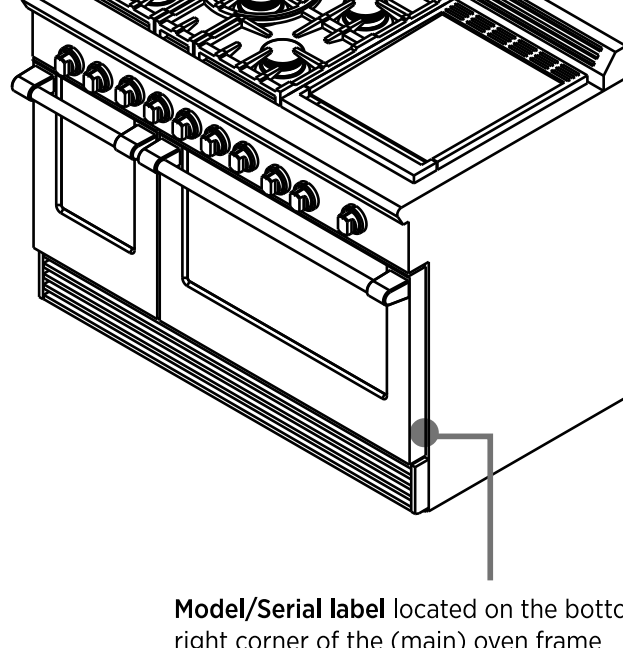

Model/Serial label located on the bottom right corner of the (main) oven frame