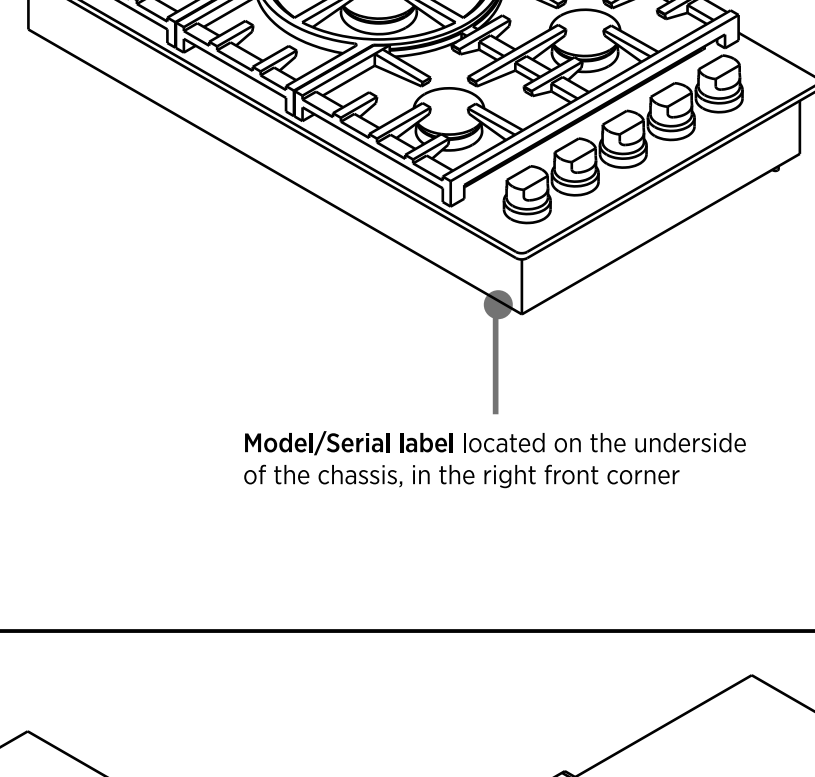

DCS INDOOR - SERIAL LABEL LOCATIONS

AS CURRENT OCT 2016

PROFESSIONAL GAS COOKTOP

*Models may differ from shown

Model/Serial label located on the underside of the front trim on the right hand side

DROP-IN GAS COOKTOP