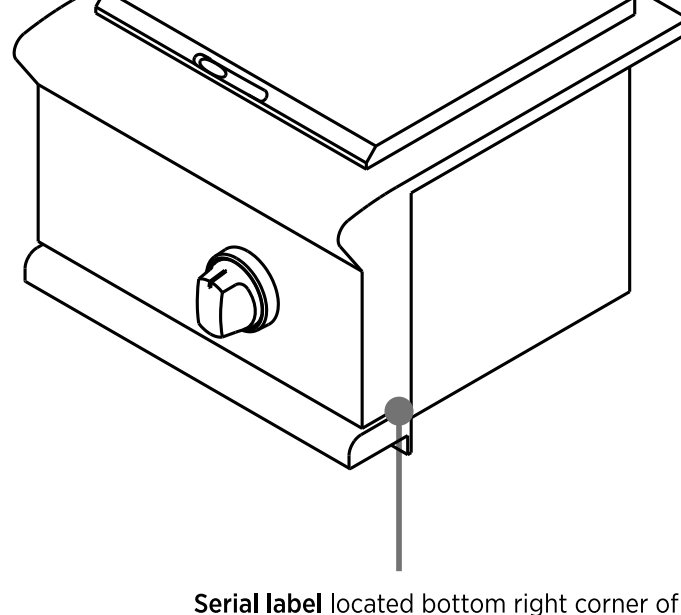

SIDE BURNER

Serial label located bottom right corner of landing ledge (behind drip tray handle)