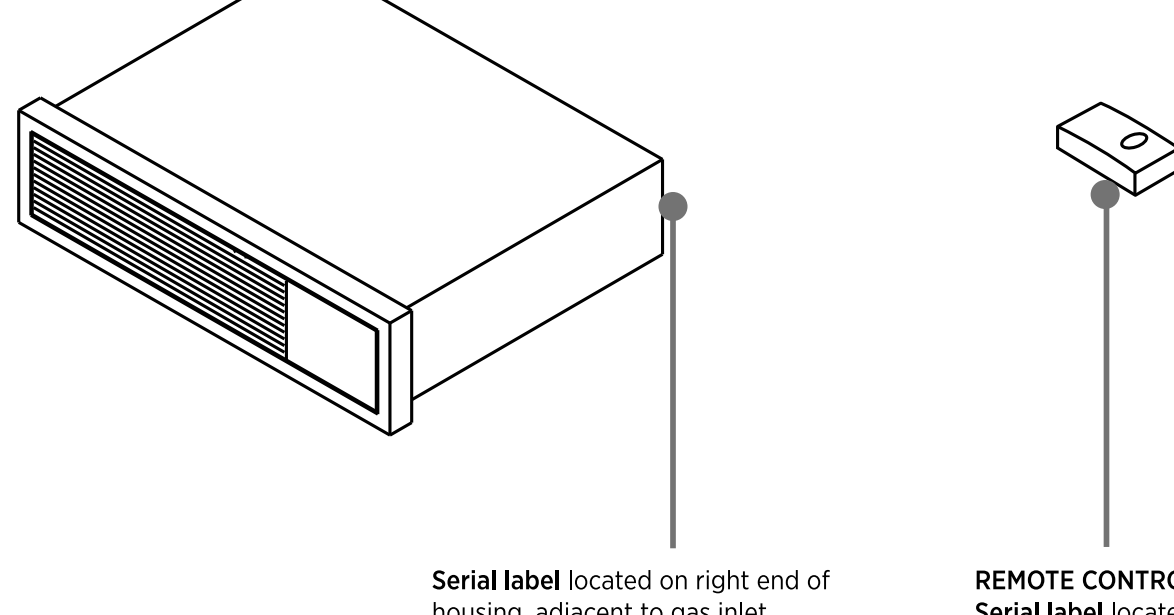

FRIDGE DRAWERS
Serial label located bottom left-front corner of cabinet liner

ICE MAKER
Serial label located left inside wall of liner

WRAPPER KITS
Serial label located inside of the right or left panel

OUTDOOR WARMING DRAWER

Serial label located inside of drawer chassis, front right

SIDE BURNER

Serial label located bottom right corner of landing ledge (behind drip tray handle)

PATIO HEATER

Serial label located on right end of housing, adjacent to gas inlet

REMOTE CONTROL
Serial label located on back of housing