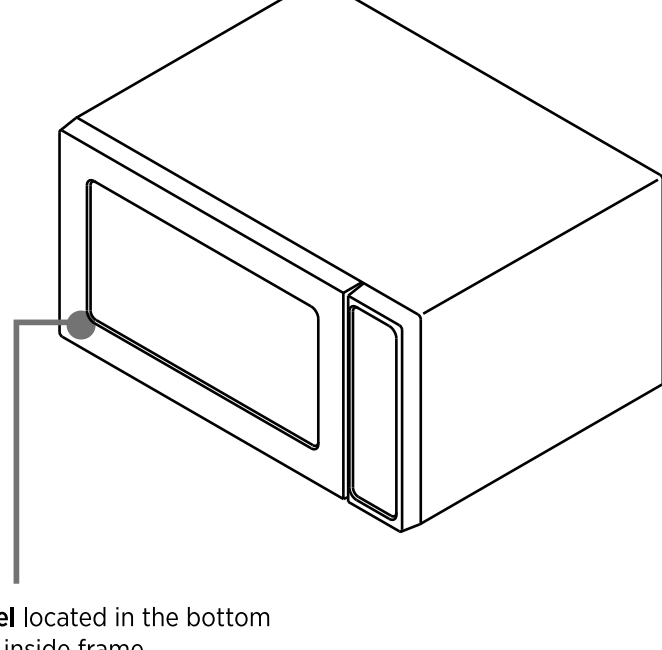

DCS INDOOR - SERIAL LABEL LOCATIONS

AS CURRENT OCT 2016

PROFESSIONAL GAS COOKTOP

*Models may differ from shown

Model/Serial label located on the underside of the front trim on the right hand side

DROP-IN GAS COOKTOP

CONVECTION MICROWAVE

Model/Serial label located in the bottom left corner of the inside frame

TRADITIONAL MICROWAVE

Model/Serial label located inside the oven on the left hand wall near the top

SINGLE & DOUBLE DISHDRAWER