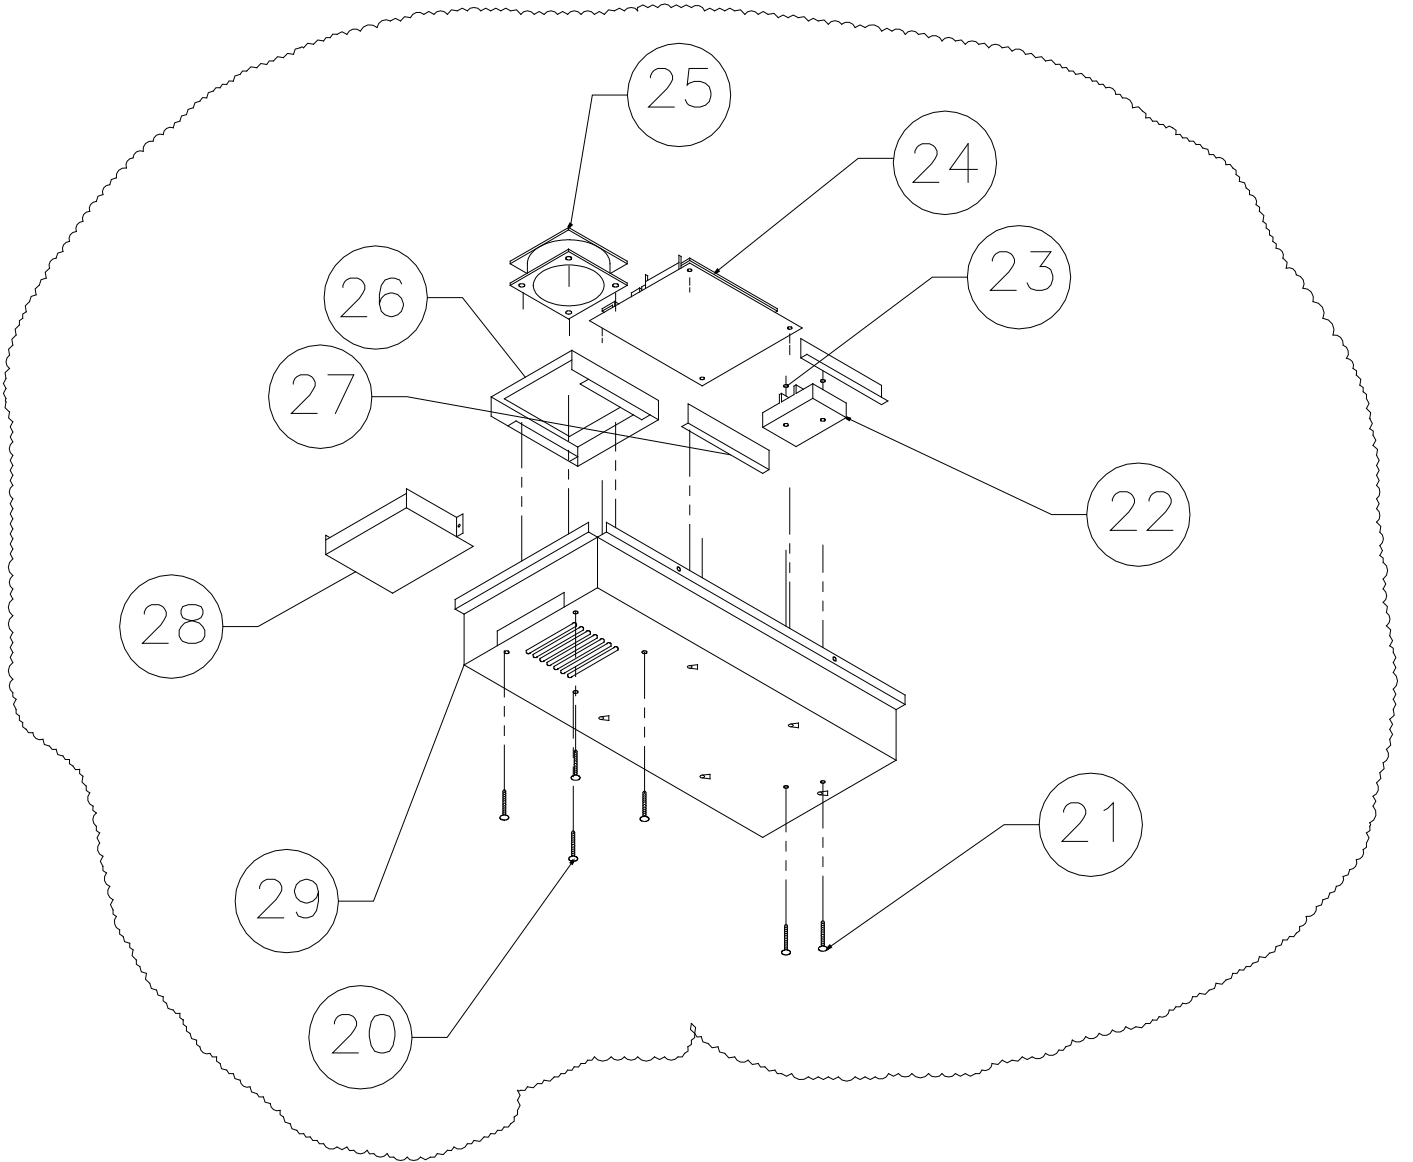

MET365

ITEM 14
CONTROL BOX ASSEMBLY