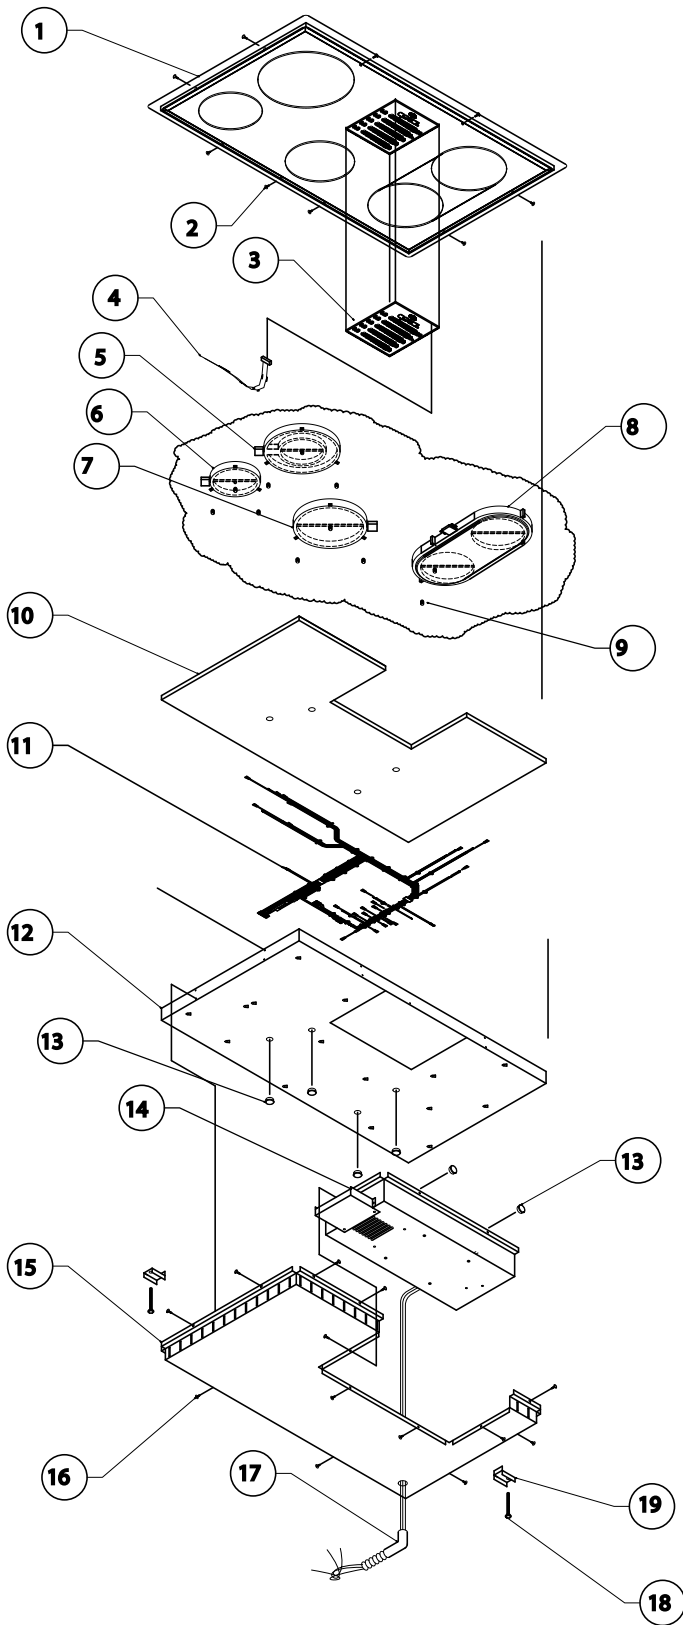

METB365 (continued on next page)

To replace glass, it may be necessary to drill new holes in the Chassis.

Ref #	Description	Part #
1	Black Panel Assy	12612
	Black/Gray Panel Assy	12622
	Stainless Panel Assy Not Beveled	12598
	Stainless Finish Panel Assy Beveled	12620
2	#8 X 3/8 Frame Truss Screw	83024
3	Display Board	72527
4	Ribbon Cable	62063
5	Heater, 1000/2400W	66134
6	Heater, 1200W	66128
7	Heater, 1500W	66129
8	Heater, 800/1800W	66611
9	Burner Spring	83381
10	Insulation Blanket	80225
11	Wiring Harness	72651
12	Chassis Weldment	27822
13	Heyco Bushing	83056
14	Control Box Assembly	13641
15	Heat Shield Assembly	27254
16	#8 X 1/2" Screw	83024
17	Conduit Service Screw	66798
18	1/4-20X3.50 Hex Head Bolt	83065
19	Hold Down Bracket	12045
20	Fan Screw	83022
21	Terminal Block Screws	83326
22	Terminal Block	62052
23	Nut, Keps #10-24	83009
24	Power Board	72526
25	Cooling Fan	62077
26	Control Box Air Baffle	36488
27	Fan Mounting Bracket	36459
28	Air Duct	36488
29	Control Box Weldment	27846

*** Cleaning Creme A300
** Razor Scraper 82499

dacor