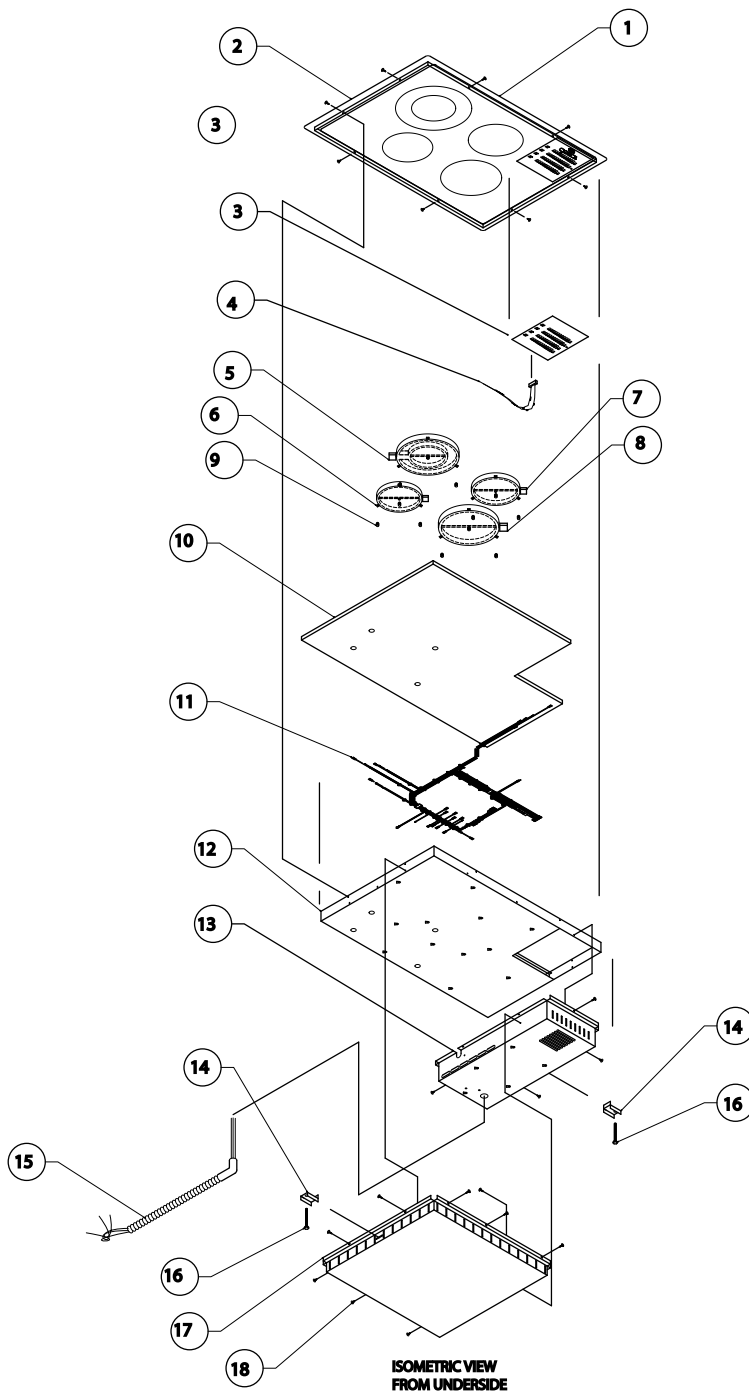

The Dacor logo is written in a bold, italicized, lowercase sans-serif font. A horizontal line is positioned directly below the letters.

***dacor***<sup>®</sup>

Family-Owned. American-Made.

A photograph of a stainless steel Dacor MET cooktop installed in a kitchen. The cooktop features a gas burner with a white pot on it. The background shows a kitchen counter with various items like a bottle of oil and a basket of bread. The text 'PARTS CATALOG' is overlaid in large, semi-transparent, 3D-style letters.

**PARTS  
CATALOG**

**MET Cooktops**

<b>MET304</b>	<b>METB365</b>
---------------	----------------

# MET304 (continued on next page)

To replace glass, it may be necessary to drill new holes in the Chassis.

Ref #	Description	Part #
1	Black Panel Assy	12613
	Black/Gray Panel Assy	12621
	Stainless Panel Assy Beveled	N/A
	Stainless Panel Assy Not Beveled	12619
2	#8 X 3/8 Frame Truss Screw	83024
3	Display Board	72532
4	Ribbon Cable	62063
5	Heater, 1000/2400W	66134
7	Heater, 1500W	66129
7	Heater, 1200W	66128
8	Heater, 1800W	66130
9	Burner Spring	83381
10	Insulation Blanket	26800
11	Wiring Harness	72650
12	Chassis Weldment	27821
13	Control Box Assembly	13642
14	Hold Down Bracket	12045
15	Conduit Service Screw	66798
16	1/4-20X3.50 Hex Head Bolt	83065
17	Heat Shield Weldment	26646
18	Screw #8X1/2	83024
19	Terminal Block Screws	83326
20	Terminal Block	62052
21	Nut, Keps #10-24	83009
22	Power Board	72530
23	Cooling Fan	62077
24	Fan Mounting Bracket	36459
25	Control Box Air Baffle	36488
26	Control Box Weldment	27846
27	Fan Screw	83022