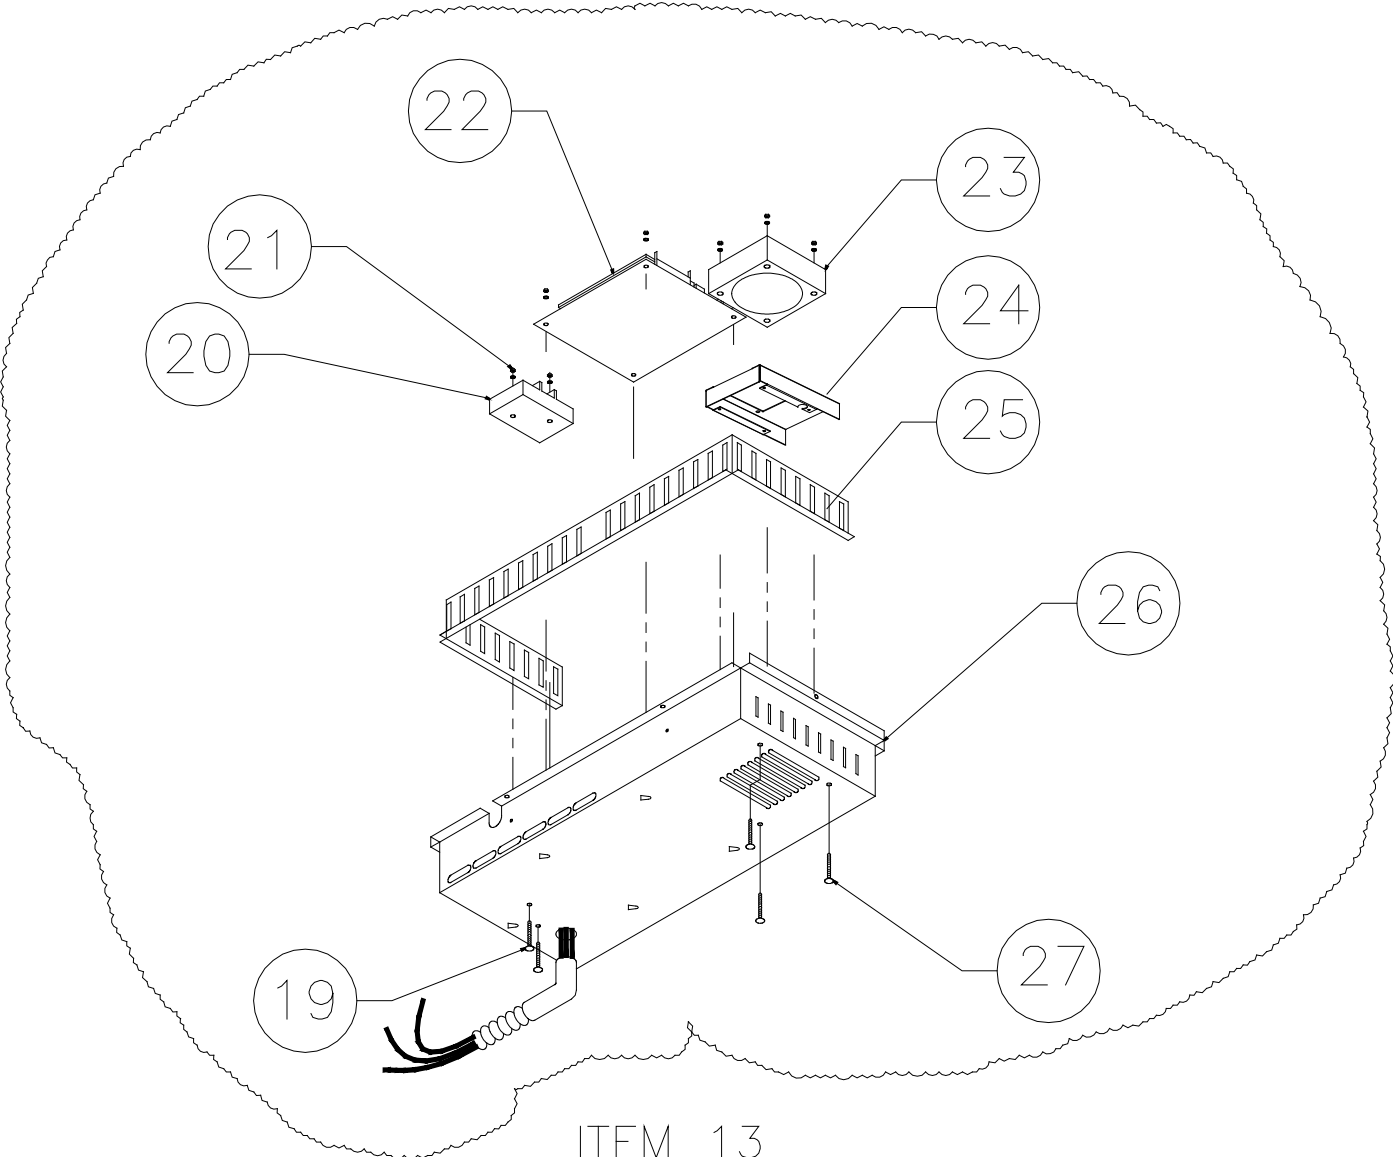

MET304 Boards

ITEM 13
CONTROL BOX ASSEMBLY