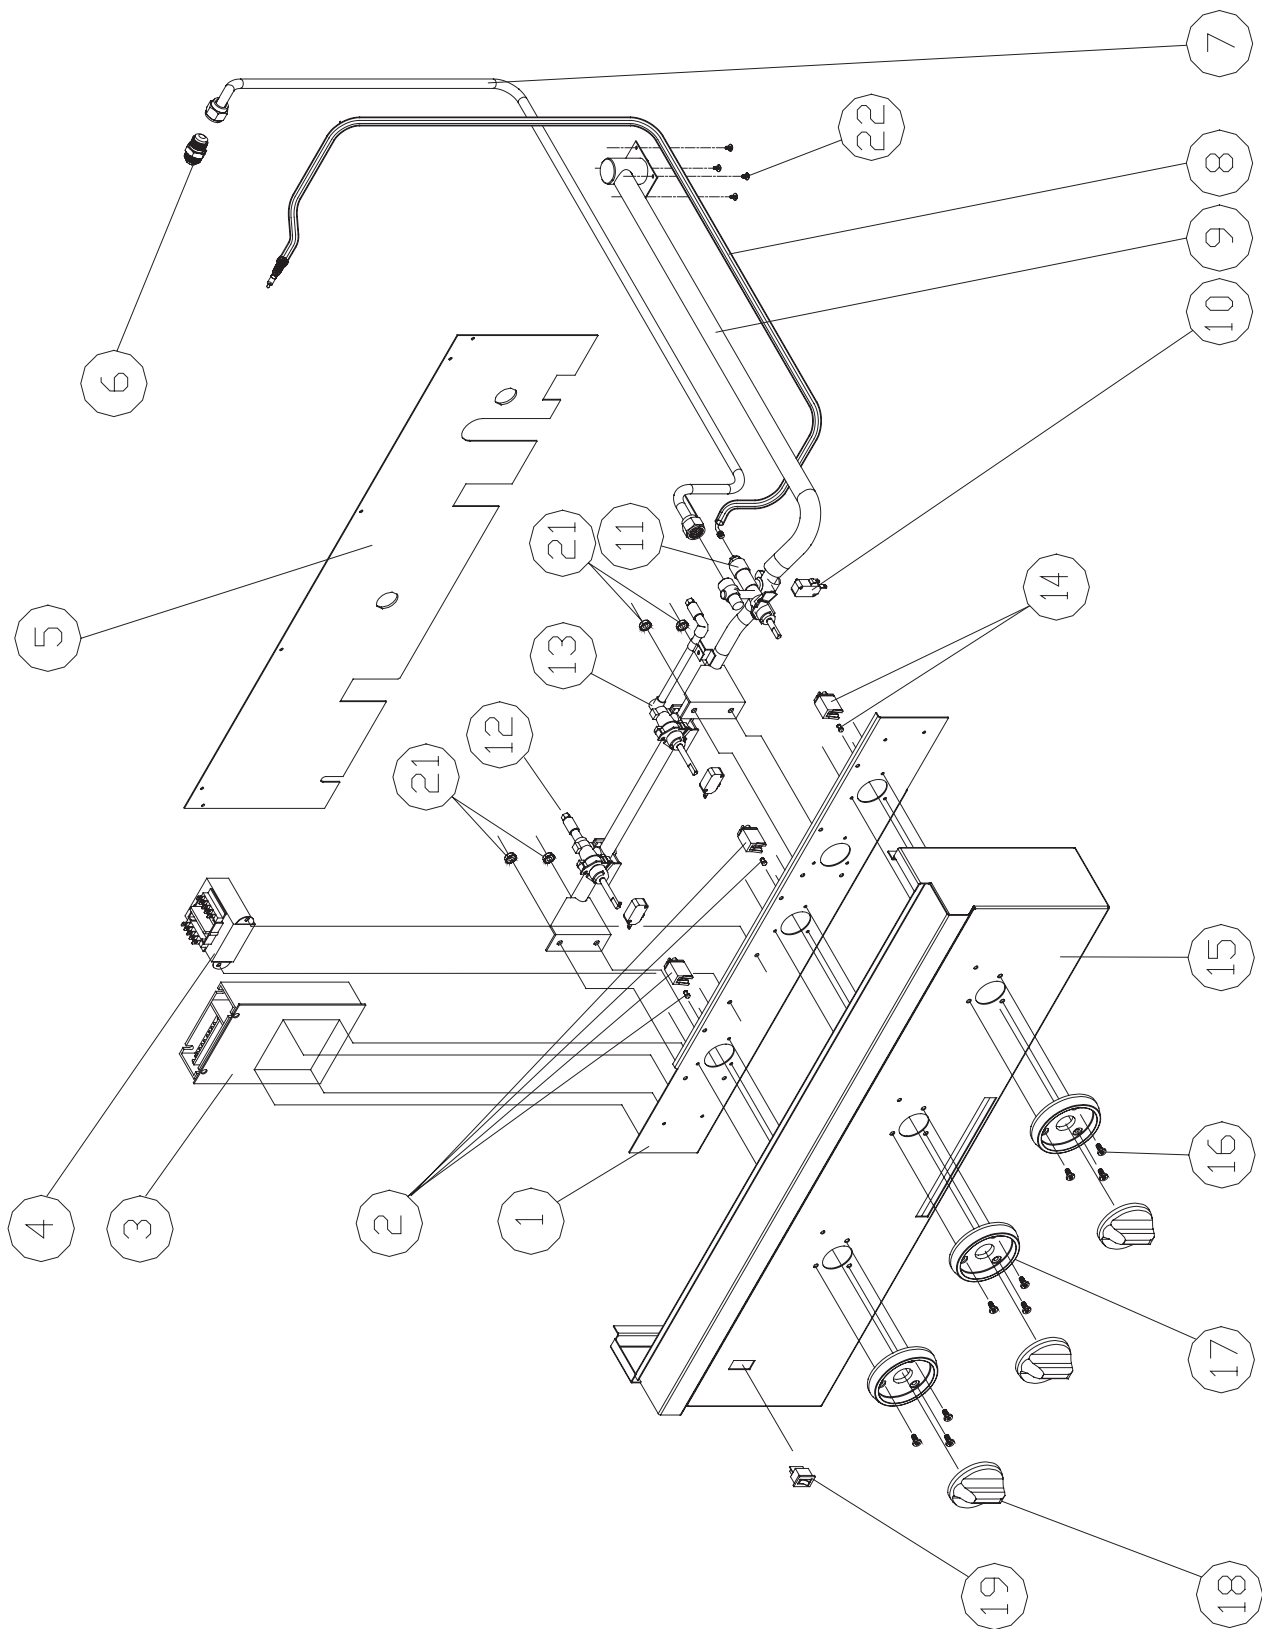

EOG303 Control Panel Assy

dacor

Technical Service 14425 Clark Avenue Industry, CA 91745 PH 800-353-2267 FAX 909-348-5601

EOG303 Control Assy Parts

REF.#	Part Number	DESCRIPTION
1	36941	CONTROL SUB-PANEL
2	82086	INDICATOR LIGHT (BLUE NEON) WITH LENS
3	86526	SPARK MODULE, 4 POINT
4	62057*	TRANSFORMER, CLASS 2
5	36939	CONTROL PLENUM
6	72662NGSL	I.R. JET, NATURAL GAS SEA LEVEL, YELLOW
	72662NGHA	I.R. JET, NATURAL GAS HIGH ALTITUDE, BLUE
	72662LPSL	I.R. JET, LP SEA LEVEL, ROSE
	72662LPHA	I.R. JET, LP HIGH ALTITUDE, RED
7	72179	INFRARED GAS TUBING, 3/8"
8	72176	I.R. BROILER THERMOCOUPLE
9	72641NGSL	MANIFOLD, NATURAL GAS SEA LEVEL, YELLOW
	72641NGHA	MANIFOLD, NATURAL GAS HIGH ALTITUDE, BLUE
	72641LPSL	MANIFOLD, LP SEA LEVEL, ROSE
	72641LPHA	MANIFOLD, LP HIGH ALTITUDE, RED
10	86576	IGNITION SWITCH ASSY.
11	66557NGSL	IR MANUAL VALVE, NATIONAL GAS SEA LEVEL, YELLOW
	66557NGHA	IR MANUAL VALVE, NATIONAL GAS HIGH ALTITUDE, BLUE
	66557LPSL	IR MANUAL VALVE, LP SEA LEVEL, ROSE
	66557LPHA	IR MANUAL VALVE, LP HIGH ALTITUDE, RED
12	66561NGSL	LEFT MANUAL VALVE, NATIONAL GAS SEA LEVEL, YELLOW
	66561NGHA	LEFT MANUAL VALVE, NATIONAL GAS HIGH ALTITUDE, BLUE
	66561LPSL	LEFT MANUAL VALVE, LP SEA LEVEL, ROSE
	66561LPHA	LEFT MANUAL VALVE, LP HIGH ALTITUDE, RED
13	66936NGSL	CENTER MANUAL VALVE, NATIONAL GAS SEA LEVEL, YELLOW
	66936NGHA	CENTER MANUAL VALVE, NATIONAL GAS HIGH ALTITUDE, BLUE
	66936LPSL	CENTER MANUAL VALVE, LP SEA LEVEL, ROSE
	66936LPHA	CENTER MANUAL VALVE, LP HIGH ALTITUDE, RED
14	82343	INDICATOR LIGHT (RED) WITH LENS
15	27831	CONTROL PANEL, EOG303 WELDMENT ASSY.
16	83571	SCREW WAFER HEAD
17	62020C	TRIM RING, EPICURE-CHROME
18	62021B	KNOB, EPICURE
19	72169	HALOGEN LIGHT SWITCH
20	72645**	WIRE HARNESS (NOT SHOWN)
21	83009	#10-24 HEX NUTS, KEPS
22	83619	SCREW, WFR. HD, #8 X 3/8 S.S.
23	72596	ASY, REGULATOR, 4", NG (not shown)
	72310	ASY, REGULATOR, 11", LP-TANK (not shown)
	72601	ASY, REGULATOR, 11", LP-HARD PIPE (not shown)
24	106467	IGNITER WIRE SET (not shown)

* Use PN 62808 for units with a revision level of D and higher.

** Use PN 92111 for units with a revision level of D and higher.