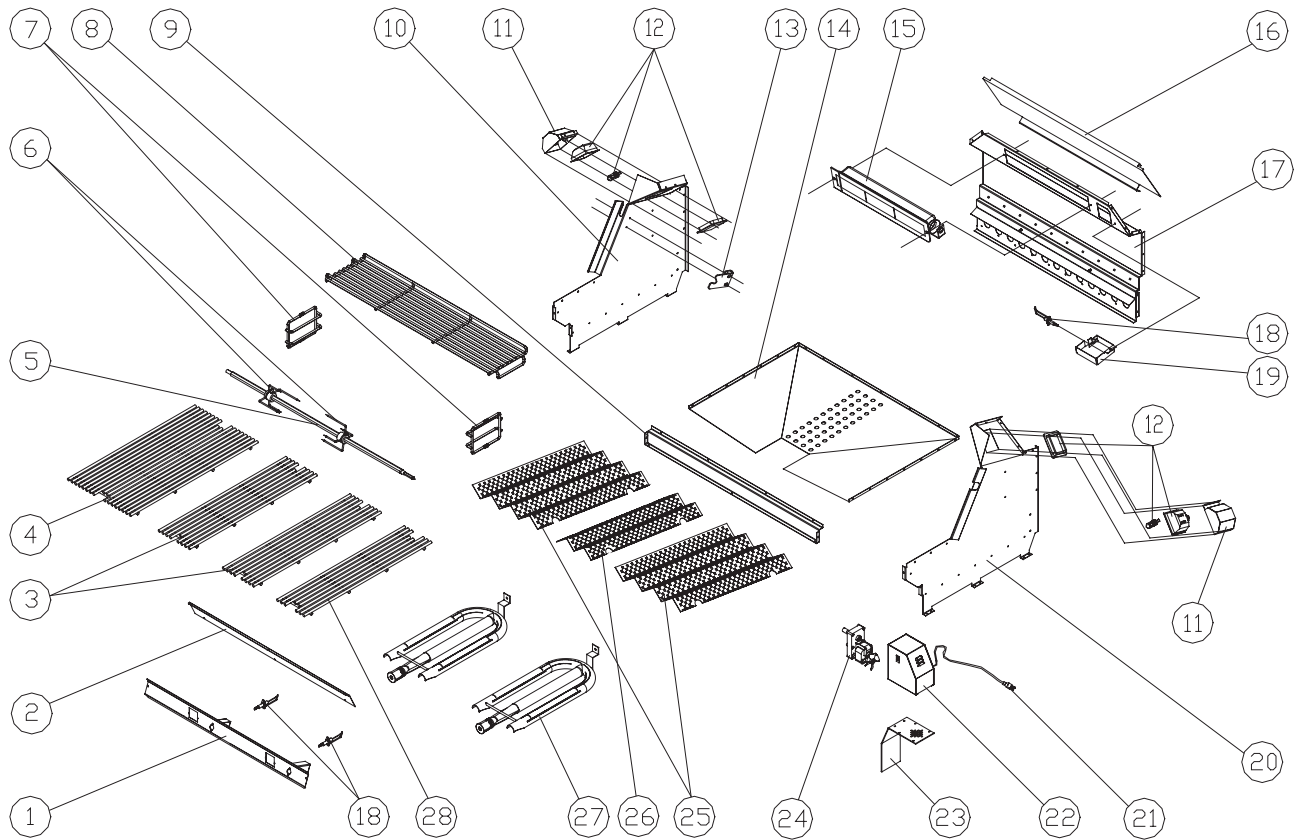

EOG303 Firebox

ITEM #	PART #	DESCRIPTION
1	27834	IGNITER SUPPORT
2	36942	ACCESS PANEL, FIREBOX
3	72177	GRILL, 5-1/2", S.S.
4	72157	GRILL, 11", S.S.
5	72644	SPIT ROD
6	AGFS	SPIT ROD FORK
7	72185	WARMING RACK SUPPORT
8	72643	WARMING RACK
9	36938	FRONT FRAME
10	36650	FIREBOX SIDE, LH
11	36676	FIREBOX LAMP HOUSING
12	62175*	LIGHT ASSEMBLY
13	36657	ROTISSERIE SPIT BRACKET
14	27829**	WELD, FIREBOX BOTTOM

ITEM #	PART #	DESCRIPTION
15	72647	INFRARED BURNER
16	36971BP	FIREBOX TOP
17	27828	FIREBOX BACK
18	72164	SPARK ELECTRODE
19	27652	I. R. BROILER IGNITER BOX
20	36630	FIREBOX SIDE, RH
21	13540	PWR CORD, ROTISSERIE
22	27734	ROTISSERIE HOUSING
23	36767 Rev D	BRACKET, MOTOR MOUNT
24	72687	ROTISSERIE MOTOR
25	36628	FLAME SPREADER, LARGE
26	36661	FLAME SPREADER, SMALL
27	72153	U-BURNER, BBQ GRILL
28	72648	GRILL, 4 7/8" S.S.

* PN62175 includes the lens and light bulb. To order lens separately, order PN 92376. To order light bulb separately, order PN 86573.

** Order PN 27916 for units with a revision level of E and higher. PN 27916 is not backward compatible.

dacor