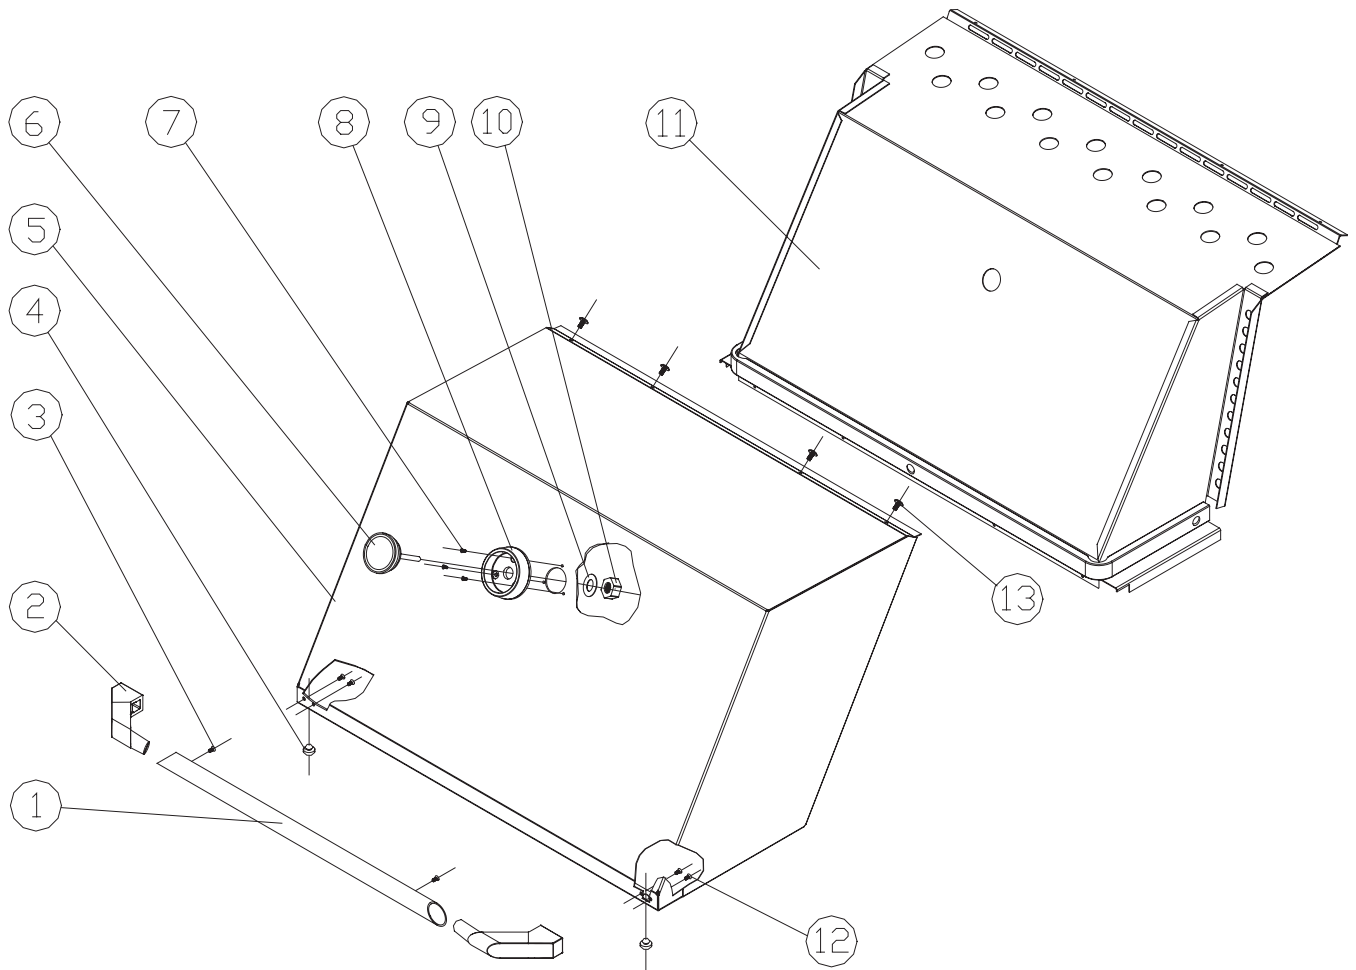

# EOG303 Canopy Assembly

Ref. #	Part Number	Description
1	72642	HANDLE, CANOPY
2	72178	ENDCAP, CANOPY HANDLE
3	83480	SCREW, PHIL, FLAT HEAD, #4-40 X 1/4
4	72165	RUBBER BUMPER, HI-TEMP
5	27823	CANOPY, EOG 303
6	72686	TEMPERATURE GAUGE, EOG
7	83571	SCREW WASHER HEAD, #8 X 3/8
8	72184	TEMPERATURE GAUGE TRIM RING
9	83663	WASHER, 1.87 ODX x .64 IDX x .06T
10	83473	LOCK NUT, 1/4 NPT, S.S.
11	27826	WELD, CANOPY, LINER
12	83408	SCREW, PHIL PAN, #8-32 X 3/4
13	83619	SCREW, WAFER HEAD, #8 X 3/8 S.S.
14	72265	POWER CORD (not shown)

# EOG303 Chassis Assy

Ref. #	Part Number	DESCRIPTION
1	72360	HANDLE, GREASE TRAY (2 SCREWS INCLUDED)
2	36626	GREASE TRAY FACIA
3	38420	GREASE TRAY
4	38413	BOTTOM PANEL
5	36809	SIDE PANEL, LH
6	83479	SCREW, TRUSS HEAD, S.S.
7	72158	CANOPY ARM
8	36674	HINGE BRACKET
9	83009	NUT, KEPS, #10-24
10	83459	HINGE PIVOT, 3/8-16
11	83477	HEX NUT, S.S., 3/8-16 X 9/16
12	83475	SPLIT 3/8 LOCK WASHER
13	83485	1/2 WASHER, FLAT, 17/32 ID., S.S.
14	83462	SHOULDER BOLT HINGE GUIDE
15	83476	HEX NUT, S.S., 1/4-20 X 7/16 X 3/16
16	83474	SPLIT 1/4 LOCK WASHER
17	83484	3/8 WASHER, FLAT, 13/32., S.S.
18	36934	FRONT TRIM
19	83619	SCREW, WAFER HEAD, #8 X 3/8 S.S.
20	36940	SERVICE PANEL
21	36945	CHASSIS REAR
22	83408	SCREW, PHIL PAN, #8-32 X 3/4
23	36365	BRACKET TERMINAL BLOCK
24	83048	NUT, HEX.KEPS, #8-32
25	36675	ROTISSERIE POCKET
26	36810	SIDE PANEL, RH