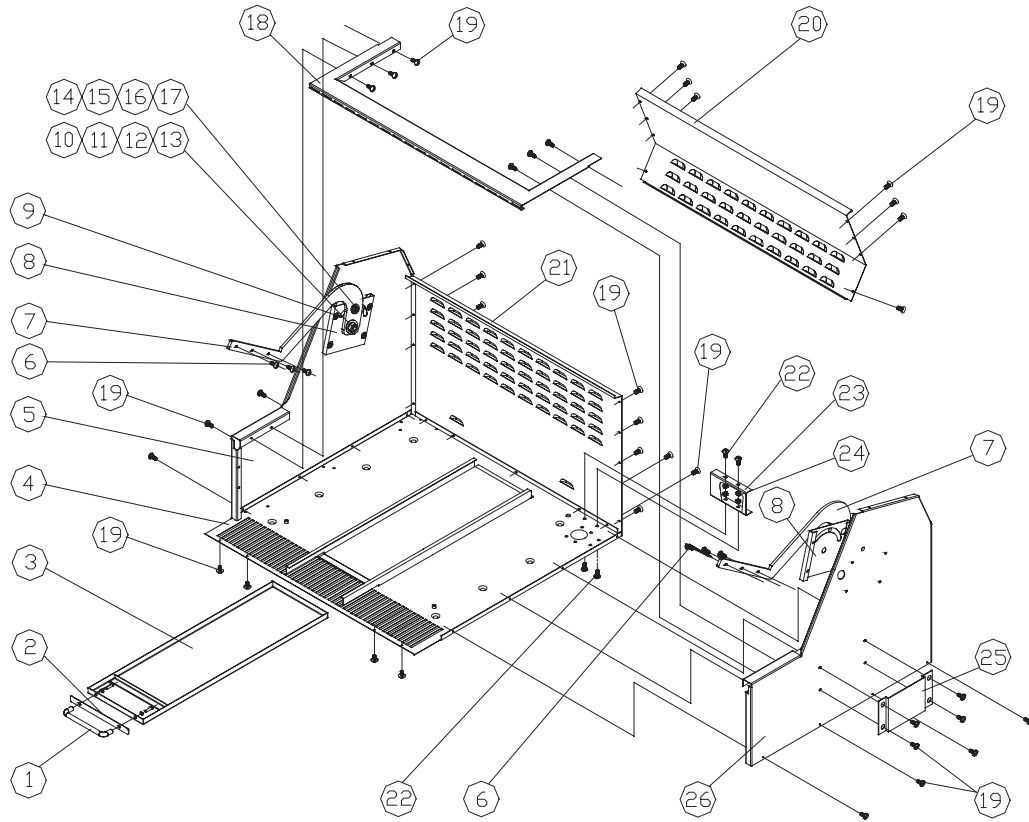

# EOG303 Canopy Assembly

Ref. #	Part Number	Description
1	72642	HANDLE, CANOPY
2	72178	ENDCAP, CANOPY HANDLE
3	83480	SCREW, PHIL, FLAT HEAD, #4-40 X 1/4
4	72165	RUBBER BUMPER, HI-TEMP
5	27823	CANOPY, EOG 303
6	72686	TEMPERATURE GAUGE, EOG
7	83571	SCREW WASHER HEAD, #8 X 3/8
8	72184	TEMPERATURE GAUGE TRIM RING
9	83663	WASHER, 1.87 ODX x .64 IDX x .06T
10	83473	LOCK NUT, 1/4 NPT, S.S.
11	27826	WELD, CANOPY, LINER
12	83408	SCREW, PHIL PAN, #8-32 X 3/4
13	83619	SCREW, WAFER HEAD, #8 X 3/8 S.S.
14	72265	POWER CORD (not shown)

# EOG303 Chassis Assy

Ref. #	Part Number	DESCRIPTION
1	72360	HANDLE, GREASE TRAY (2 SCREWS INCLUDED)
2	36626	GREASE TRAY FACIA
3	38420	GREASE TRAY
4	38413	BOTTOM PANEL
5	36809	SIDE PANEL, LH
6	83479	SCREW, TRUSS HEAD, S.S.
7	72158	CANOPY ARM
8	36674	HINGE BRACKET
9	83009	NUT, KEPS, #10-24
10	83459	HINGE PIVOT, 3/8-16
11	83477	HEX NUT, S.S., 3/8-16 X 9/16
12	83475	SPLIT 3/8 LOCK WASHER
13	83485	1/2 WASHER, FLAT, 17/32 ID., S.S.
14	83462	SHOULDER BOLT HINGE GUIDE
15	83476	HEX NUT, S.S., 1/4-20 X 7/16 X 3/16
16	83474	SPLIT 1/4 LOCK WASHER
17	83484	3/8 WASHER, FLAT, 13/32., S.S.
18	36934	FRONT TRIM
19	83619	SCREW, WAFER HEAD, #8 X 3/8 S.S.
20	36940	SERVICE PANEL
21	36945	CHASSIS REAR
22	83408	SCREW, PHIL PAN, #8-32 X 3/4
23	36365	BRACKET TERMINAL BLOCK
24	83048	NUT, HEX.KEPS, #8-32
25	36675	ROTISSERIE POCKET
26	36810	SIDE PANEL, RH