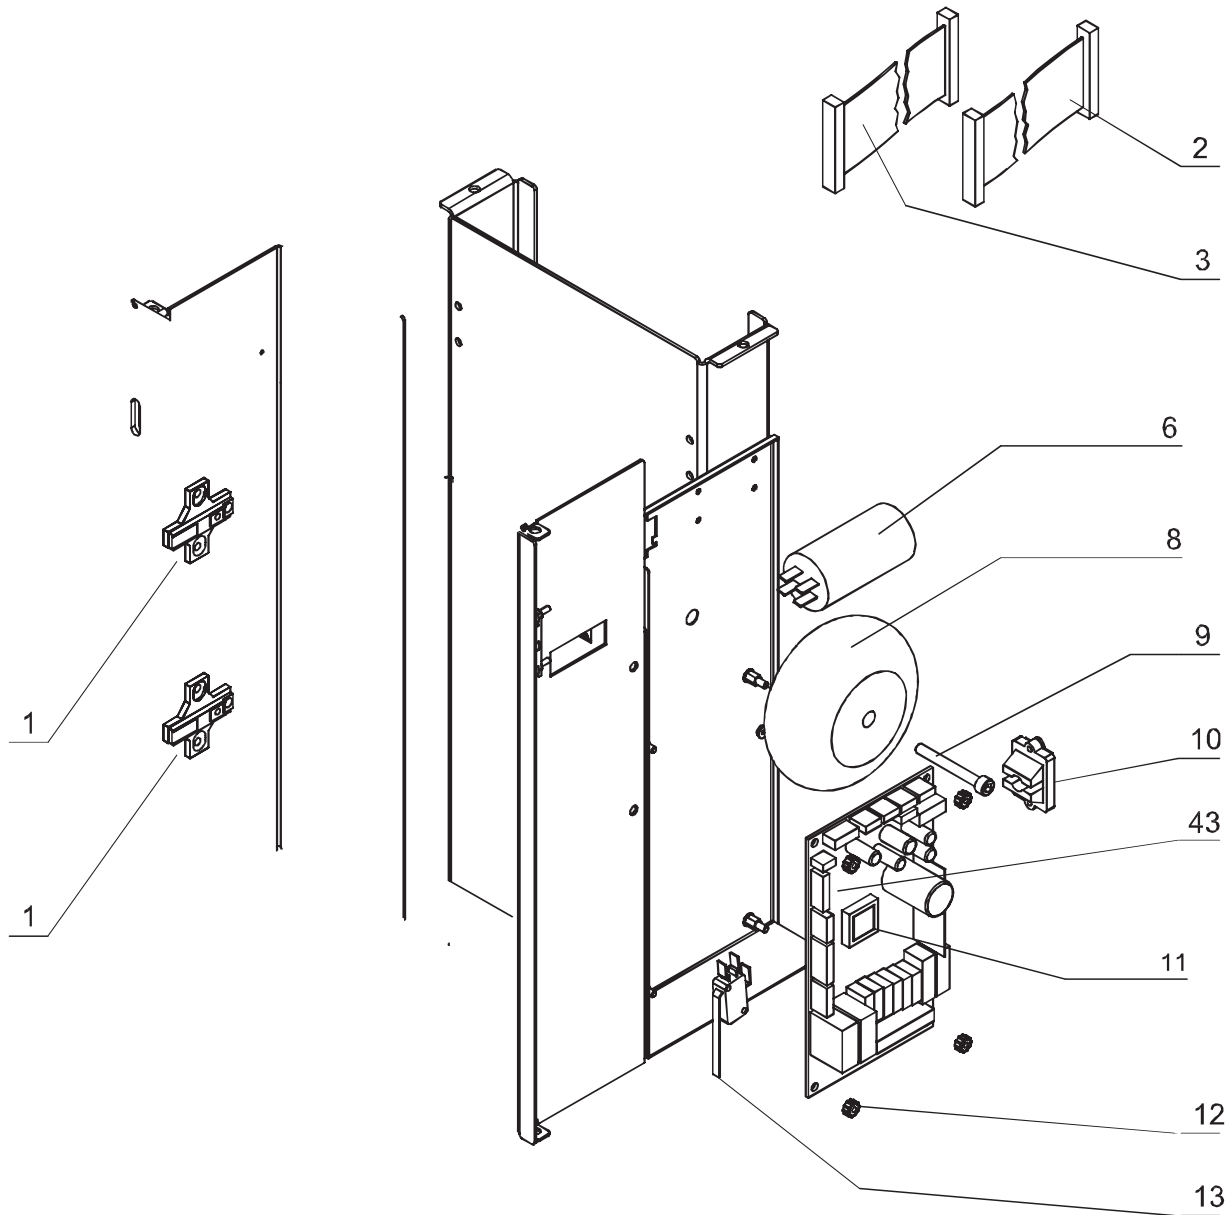

The Life of the Kitchen.®

PARTS
CATALOG

The background of the top half of the page is a faded, high-angle photograph of a kitchen. In the center, a white Dacor coffee system is integrated into a wooden countertop. To the left, there are various kitchen items like a bowl and a bottle. To the right, a sink and a dish rack are visible. The overall lighting is bright and clean.

Revised 01-23-2012

CM24P, CM24T Control Board and Transformer

Item	Part #	Description
1	76247	HINGE HOLDER
2	76248	SERIAL CABLE DISPLAY
3	76249	SERIAL CABLE TOUCHPAD
6	76252	CAPACITOR 16 μ F 110V
8	76254	VOLTAGE TRANSFORMER 110V
9	76255	STAINLESS STEEL SCREW M6 x 50
10	76256	FIXED CABLE
11	76258	EPROM ENGLISH
12	76262	PLASTIC NUT
13	76263	MICROSWITCH
43	700702	ELECTRONIC CARD W/EEPROM
-	100427	POWER CORD (not shown)