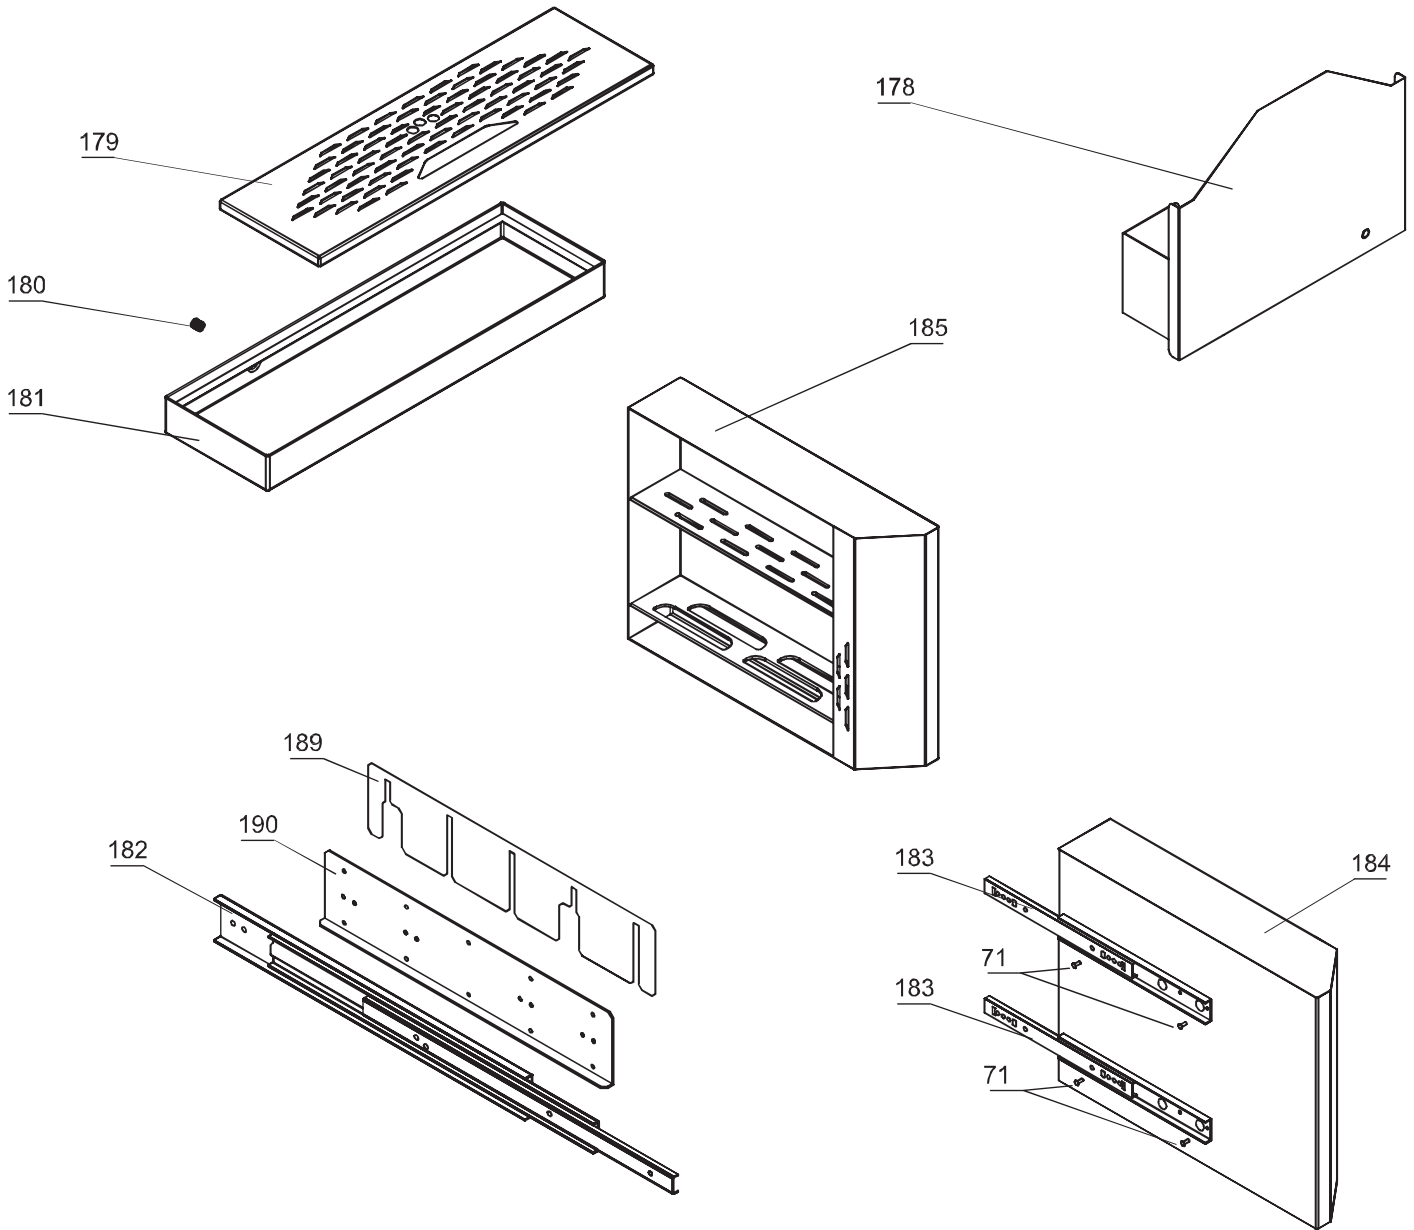

CM24P, CM24T Chassis and Accessories

Item	Part #	Description
71	76320	SCREW M4 X 5 TB
178	76411	COFFEE GROUNDS DRAWER
179	76412	DROP COLLECTING TRAY GRID
180	76413	RUBBER SEAL
181	76414	WATER COLLECTING TRAY
182	76415*	LONG RAIL*
183	76416	SHORT RAIL
184	76417	DOOR, LEFT
185	76418	DOOR, RIGHT

Item	Part #	Description
189	76422	SHIM
190	76423*	LONG RAIL HOLDER*
-	100640	COFFEE MEASURING CUP
-	100641	CLEANING BRUSH
-	100789	OUTER RIGHT PANEL
-	100790	OUTER LEFT PANEL
-	100791	INNER RIGHT PANEL
-	100792	INNER LEFT PANEL
-	100482	STEAM BARRIER (not shown)

*Order Kit PN 102459, includes long rail and long rail holder, order 2 kits to replace both sides.
Slide replacement screws: PN 100355 (M5 x 6)