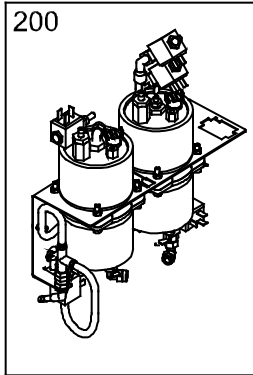

CM24P, CM24T Boiler System Assembly

CM24P, CM24T Boiler System Parts

Item	Part #	Description
35	76284	NUT AQ M5
36	76285	BOILER SUPPORT
37	76286	SERVICE BOILER INSULATION 60 x 23
38	76287	1/8" TUBE CONNECTION
40	76289	2 WYE SOLENOID VALVE 110V 1/8
41	76290	L FITTING 1/8 M-M 459
42	76291	COMPLETE LEVEL PROBE
44	76293	T FITTING 1/8 MMF 465
45	76294	INOX FILTER D.8
46	76295	STAINLESS STEEL SCREW 2,9 X 4,5
47	76296	THERMOSTAT SUPPORT
48	76297	AUTOMATIC RESETTABLE THERMOSTAT
49	76298	BOILER TEMPERATURE PROBE 1/8
50	76299	76299 EXPANSION VALVE
51	76300	LOWER BOILER
53	76302	ELEMENT 110V MFM<1000W
54	76303	O RING 12 x 2 RED
55	76304	ELEMENT O RING TEFLON
56	76305	EARTH FASTON D5
57	76306	STAINLESS STEEL SCREW M5 x 25
58	76307	SIDE BOILER

Item	Part #	Description
59	76308	TUBE CONNECTION D4
60	76309	FITTING 1/8 GAS
61	76310	FITTING 1/8 ES 14
62	76311	SWIVEL L FITTING 1/8
63	76312	TUBE CONNECTION D4
64	76313	STAINLESS STEEL M6 x 16
65	76314	T RAPID FITTING 1/8
66	76315	THREAD SLEEVE
67	76316	BRASS NUT 1/8
69	76318	2 WAY SOLENOID VALVE
74	76322	COPPER TUBE D6 BOILER
75	76323	STRAIGHT RAPID FITTING 1/8 D4
77	76325	3-WAYS SOLENOID VALVE 1/8 110V
78	76326	RETAINER VALVE 1/8
79	76327	L FITTING 1/8
186	76419	TEFLON PIPE D4 (not shown)
187	76420	TEFLON PIPE D6 (not shown)
188	76421	SILICONE PIPE D7.5 (not shown)
200	76428	BOILER ASSEMBLY