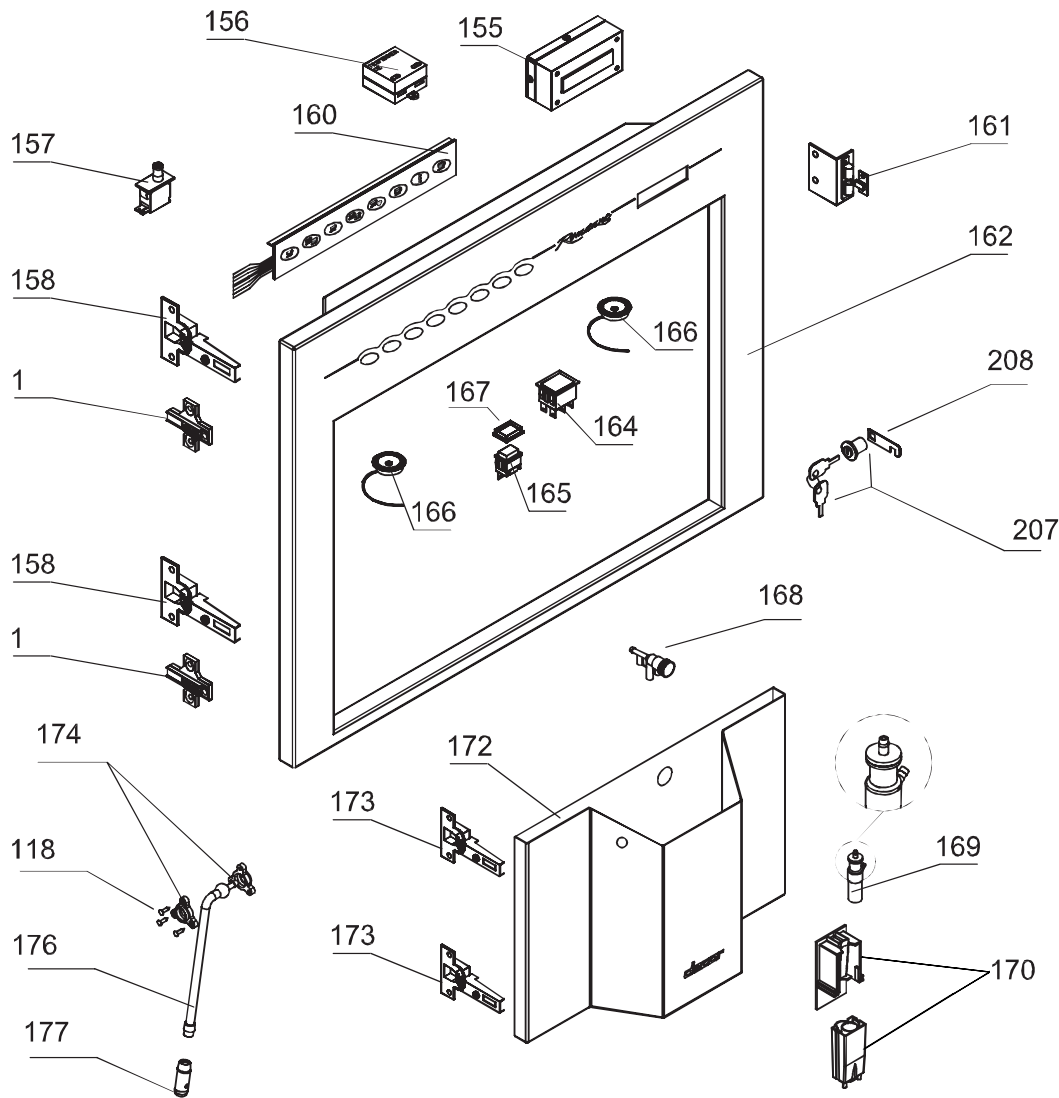

CM24P, CM24T Boiler System Assembly

CM24P, CM24T Boiler System Parts

Item	Part #	Description
35	76284	NUT AQ M5
36	76285	BOILER SUPPORT
37	76286	SERVICE BOILER INSULATION 60 x 23
38	76287	1/8" TUBE CONNECTION
40	76289	2 WYE SOLENOID VALVE 110V 1/8
41	76290	L FITTING 1/8 M-M 459
42	76291	COMPLETE LEVEL PROBE
44	76293	T FITTING 1/8 MMF 465
45	76294	INOX FILTER D.8
46	76295	STAINLESS STEEL SCREW 2,9 X 4,5
47	76296	THERMOSTAT SUPPORT
48	76297	AUTOMATIC RESETTABLE THERMOSTAT
49	76298	BOILER TEMPERATURE PROBE 1/8
50	76299	76299 EXPANSION VALVE
51	76300	LOWER BOILER
53	76302	ELEMENT 110V MFM<1000W
54	76303	O RING 12 x 2 RED
55	76304	ELEMENT O RING TEFLON
56	76305	EARTH FASTON D5
57	76306	STAINLESS STEEL SCREW M5 x 25
58	76307	SIDE BOILER

CM24P, CM24T Control Panel

Item	Part #	Description
1	76247	HINGE HOLDER
118	76360	STAINLESS STEEL SCREW 2.9 x 13
155	76389	DISPLAY ASSEMBLY
156	76390	TRANSFORMER
157	76391	MICROSWITCH, DOOR
158	76392	HINGE, OUTER DOOR
160	76394	TOUCH PAD
161	76395	LATCH*
162	76483	DOOR
164	76398	ON/OFF SWITCH
165	76399	LIGHT SWITCH
166	76400	LED
167	76401	LIGHT SWITCH COVER