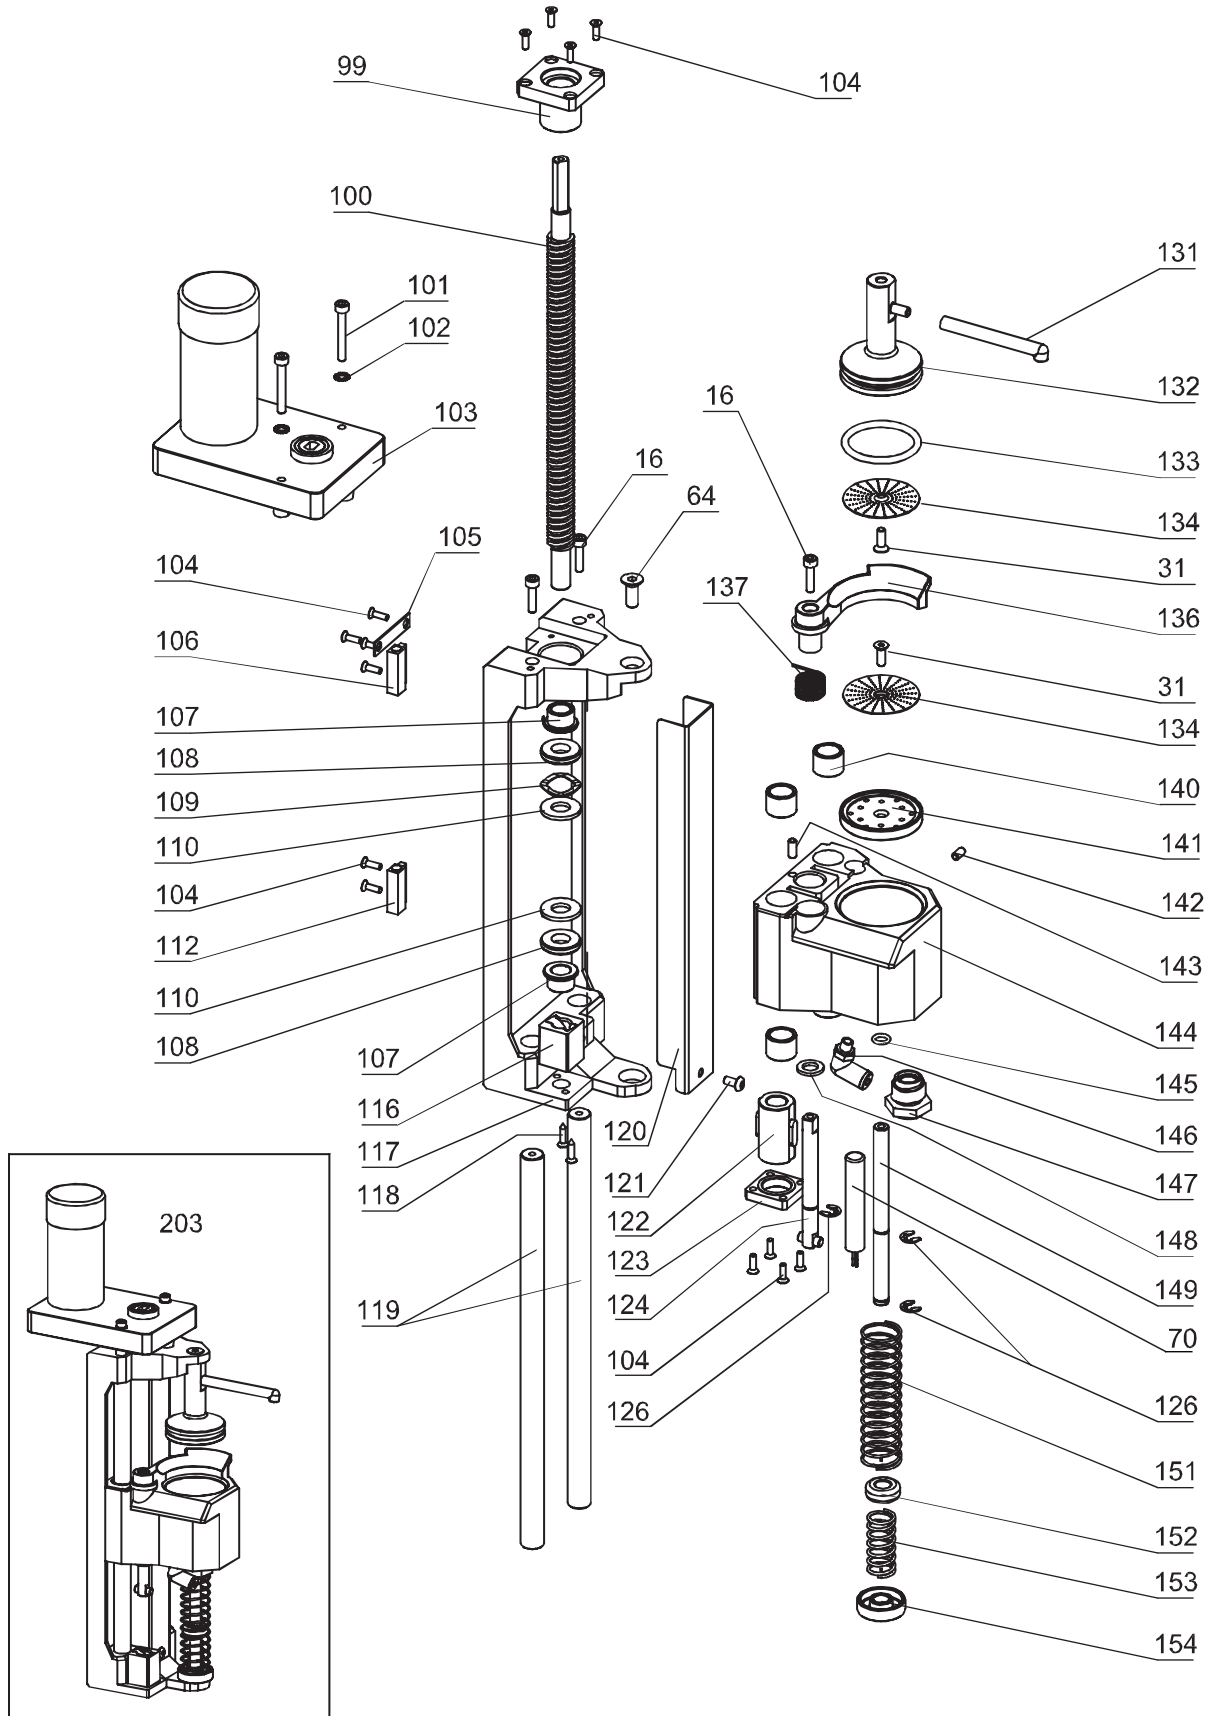

*Order Kit PN 102459, includes long rail and long rail holder, order 2 kits to replace both sides.
Slide replacement screws: PN 100355 (M5 x 6)

CM24P, CM24T Water Tank System

Item	Part #	Description
4	76250	FLOWMETER NSF HIGH PRESSURE (plumbed units only)
14	76264	DECAFFEINATED COVER (BLACK)
15	76265	STAINLESS STEEL SCREW M4 x 25
16	76266	STAINLESS STEEL SCREW M4 x 16
17	76267	BLACK COVER WATER BOX
19	76268	DRAIN PIPE
20	76269	FLOWMETER NSF LOW PRESSURE (tanked units only)
22	76271	COFFEE BEANS CONTAINER COVER
23	76272	BLACK COVER PANEL
24	76273	DECAFFEINATED CHUTE
27	76434	WATER CONTAINER
29	76278	MAGNETIC SENSOR M8 X 30
30	76279	RETAIN VALVE

Item	Part #	Description
31	76280	STAINLESS STEEL SCREW M4 x 12
32	76281	O RING DIA. 11 MM
34	76283	WATER TANK COLLECTOR
191	76424	MANOMETER 0-10 BAR
192	76425	PRESSURE REDUCER 0-10 BAR
193	76426	TEFLON PIPE
194	76427	JOINT
201	76429	PUMP ASSY
204	76432	PINCH SCREW
205	76433	THREADED SCREW
209	76437	"L" FITTING 1/4
213	76440	INTERNAL CONTAINER PROTECTION
214	76441	SCREW FOR BEANS CONTAINER

CM24P, CM24T Brew Unit Assembly

CM24P, CM24T Brew Unit Parts

Item	Part #	Description
16	76266	STAINLESS STEEL SCREW M4 x 16
31	76280	STAINLESS STEEL SCREW M4 x 12
64	76313	STAINLESS STEEL M6 x 16
70	76319	ELEMENT D10 x 55 18W 110V
99	76345	NUT
100	76346	MOVEMENT SCREW
101	76347	STAINLESS STEEL SCREW M4 x 30
102	76348	GRAINED WASHER D 4
103	76349	TAMPER MOTOR
104	76350	STAINLESS STEEL SCREW M3 x 8
105	76351	RETAINER
106	76352	MAGNETIC SENSOR
107	76353	BEARING 10 X 10
108	76354	COMPACT AXIAL BEARING 21 X 10 X 4
109	76355	WAVED RING
110	76356	GROUND GROMMET
112	76357	MAGNETIC SENSOR
116	76358	LEVER SLEEVE LOWER MECHANISM
117	76359	WORKED GROUP SUPPORT
118	76360	STAINLESS STEEL SCREW 2.9 x 13
119	76361	GROUP COLUMN
120	76362	GROUP WRAPPER SHEET
121	76363	STAINLESS STEEL SCREW M4 x 6
122	76364	SCREW MOVEMENT HOLDER
123	76365	CLOSING SCREW WAY PLATE