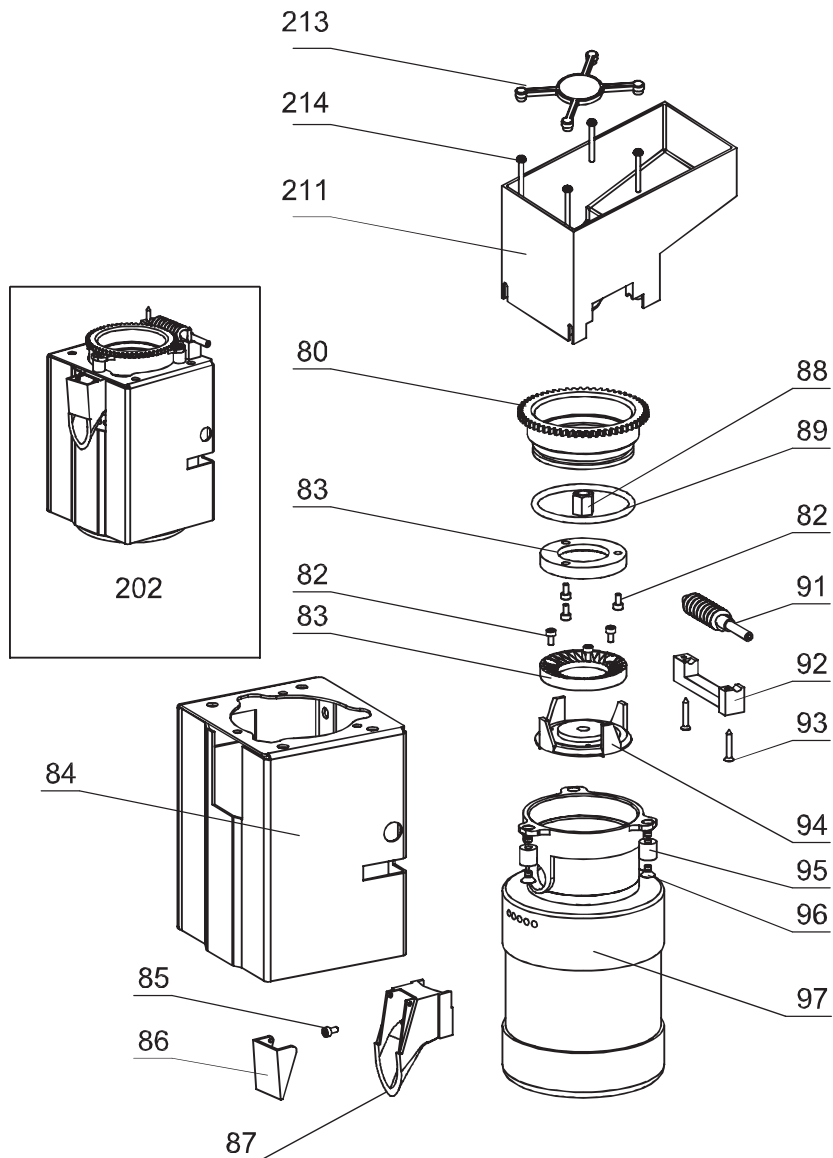

CM24T, CM24P Coffee Systems

Page #	Description
2	Control Board and Transformer
3	Coffee Grinder System
4	Chassis and Accessories
5	Water Tank System
6	Brewing Unit Assembly
7	Brewing Unit Parts
8	Boiler System Assembly
9	Boiler System Parts
10	Control Panel

Revised 01-23-2012

CM24P, CM24T Control Board and Transformer

Item	Part #	Description
1	76247	HINGE HOLDER
2	76248	SERIAL CABLE DISPLAY
3	76249	SERIAL CABLE TOUCHPAD
6	76252	CAPACITOR 16 μ F 110V
8	76254	VOLTAGE TRANSFORMER 110V
9	76255	STAINLESS STEEL SCREW M6 x 50
10	76256	FIXED CABLE
11	76258	EPROM ENGLISH
12	76262	PLASTIC NUT
13	76263	MICROSWITCH
43	700702	ELECTRONIC CARD W/EEPROM
-	100427	POWER CORD (not shown)

CM24P, CM24T Coffee Grinder System

Item	Part #	Description
80	76328	UPPER BLADE SUPPORT
82	76329	SCREW M3 X 6
83	76330	BLADES D50
84	-	CARTER RIGHT GRINDER
86	76333	RIGHT SLIDE COFFEE CLOSING
87	76334	RIGHT SLIDE COFFEE
88	76335	BLADE SUPPORT BLOCK NUT
89	76336	O-RING, GRINDER
91	76337	GRINDING SCREW, REGULATION
92	76338	REGULATION SCREW, RIGHT CHUCK

CM24P, CM24T Chassis and Accessories

Item	Part #	Description
71	76320	SCREW M4 X 5 TB
178	76411	COFFEE GROUNDS DRAWER
179	76412	DROP COLLECTING TRAY GRID
180	76413	RUBBER SEAL
181	76414	WATER COLLECTING TRAY
182	76415*	LONG RAIL*
183	76416	SHORT RAIL
184	76417	DOOR, LEFT
185	76418	DOOR, RIGHT