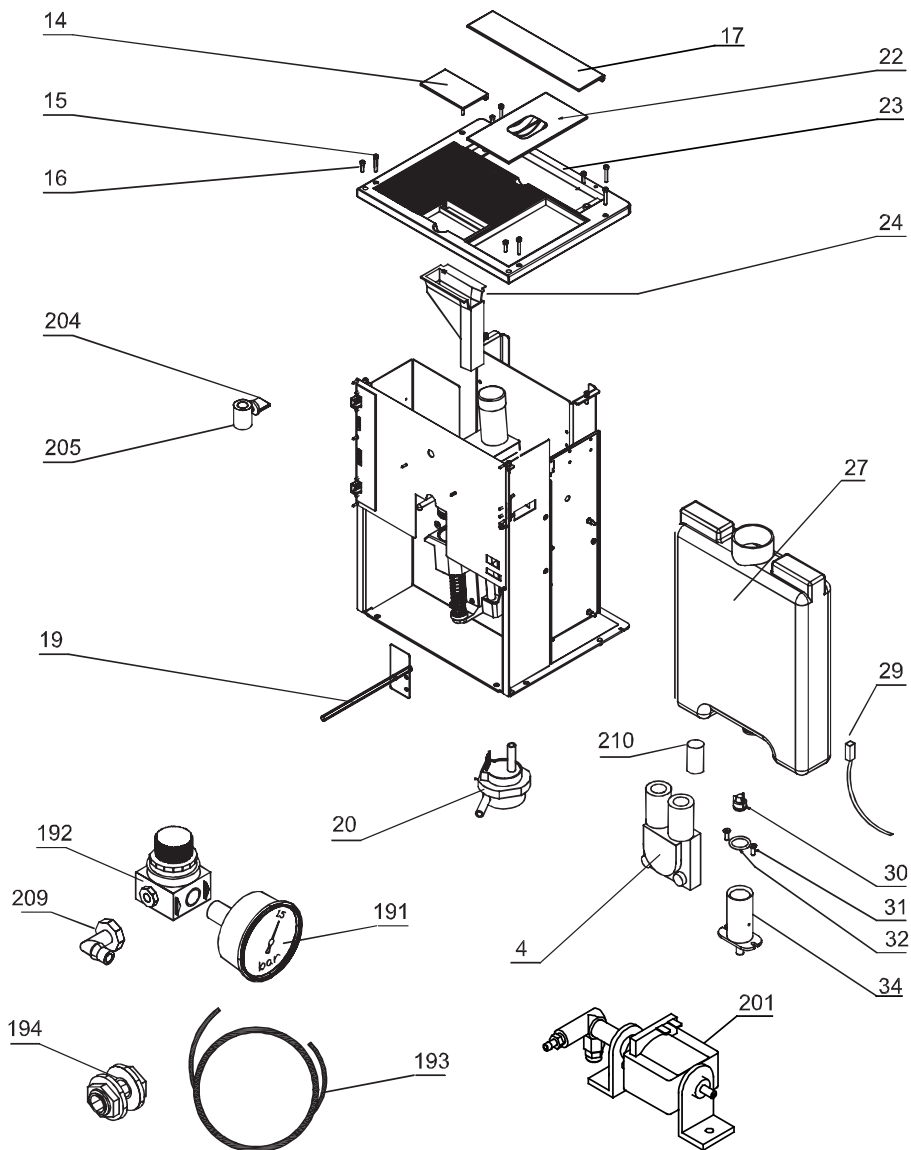

Item	Part #	Description
93	76339	STAINLESS STEEL SCREW 2 x 9
94	76340	LOWER BLADE SUPPORT
95	76341	ISOLATOR D10 x 10 M4 FF
96	76342	STAINLESS STEEL SCREW M4 x 6
97	76343	GRINDER MOTOR 110V 60Hz
202	76430	GRINDER ASSEMBLY
211	76439	COFFEE BEANS CONTAINER
213	76440	INTERNAL CONTAINER PROTECTION
214	76441	SCREW FOR BEANS CONTAINER

CM24P, CM24T Chassis and Accessories

Item	Part #	Description
71	76320	SCREW M4 X 5 TB
178	76411	COFFEE GROUNDS DRAWER
179	76412	DROP COLLECTING TRAY GRID
180	76413	RUBBER SEAL
181	76414	WATER COLLECTING TRAY
182	76415*	LONG RAIL*
183	76416	SHORT RAIL
184	76417	DOOR, LEFT
185	76418	DOOR, RIGHT

Item	Part #	Description
189	76422	SHIM
190	76423*	LONG RAIL HOLDER*
-	100640	COFFEE MEASURING CUP
-	100641	CLEANING BRUSH
-	100789	OUTER RIGHT PANEL
-	100790	OUTER LEFT PANEL
-	100791	INNER RIGHT PANEL
-	100792	INNER LEFT PANEL
-	100482	STEAM BARRIER (not shown)

*Order Kit PN 102459, includes long rail and long rail holder, order 2 kits to replace both sides.
Slide replacement screws: PN 100355 (M5 x 6)

CM24P, CM24T Water Tank System

Item	Part #	Description
4	76250	FLOWMETER NSF HIGH PRESSURE (plumbed units only)
14	76264	DECAFFEINATED COVER (BLACK)
15	76265	STAINLESS STEEL SCREW M4 x 25
16	76266	STAINLESS STEEL SCREW M4 x 16
17	76267	BLACK COVER WATER BOX
19	76268	DRAIN PIPE
20	76269	FLOWMETER NSF LOW PRESSURE (tanked units only)
22	76271	COFFEE BEANS CONTAINER COVER
23	76272	BLACK COVER PANEL
24	76273	DECAFFEINATED CHUTE
27	76434	WATER CONTAINER
29	76278	MAGNETIC SENSOR M8 X 30
30	76279	RETAIN VALVE