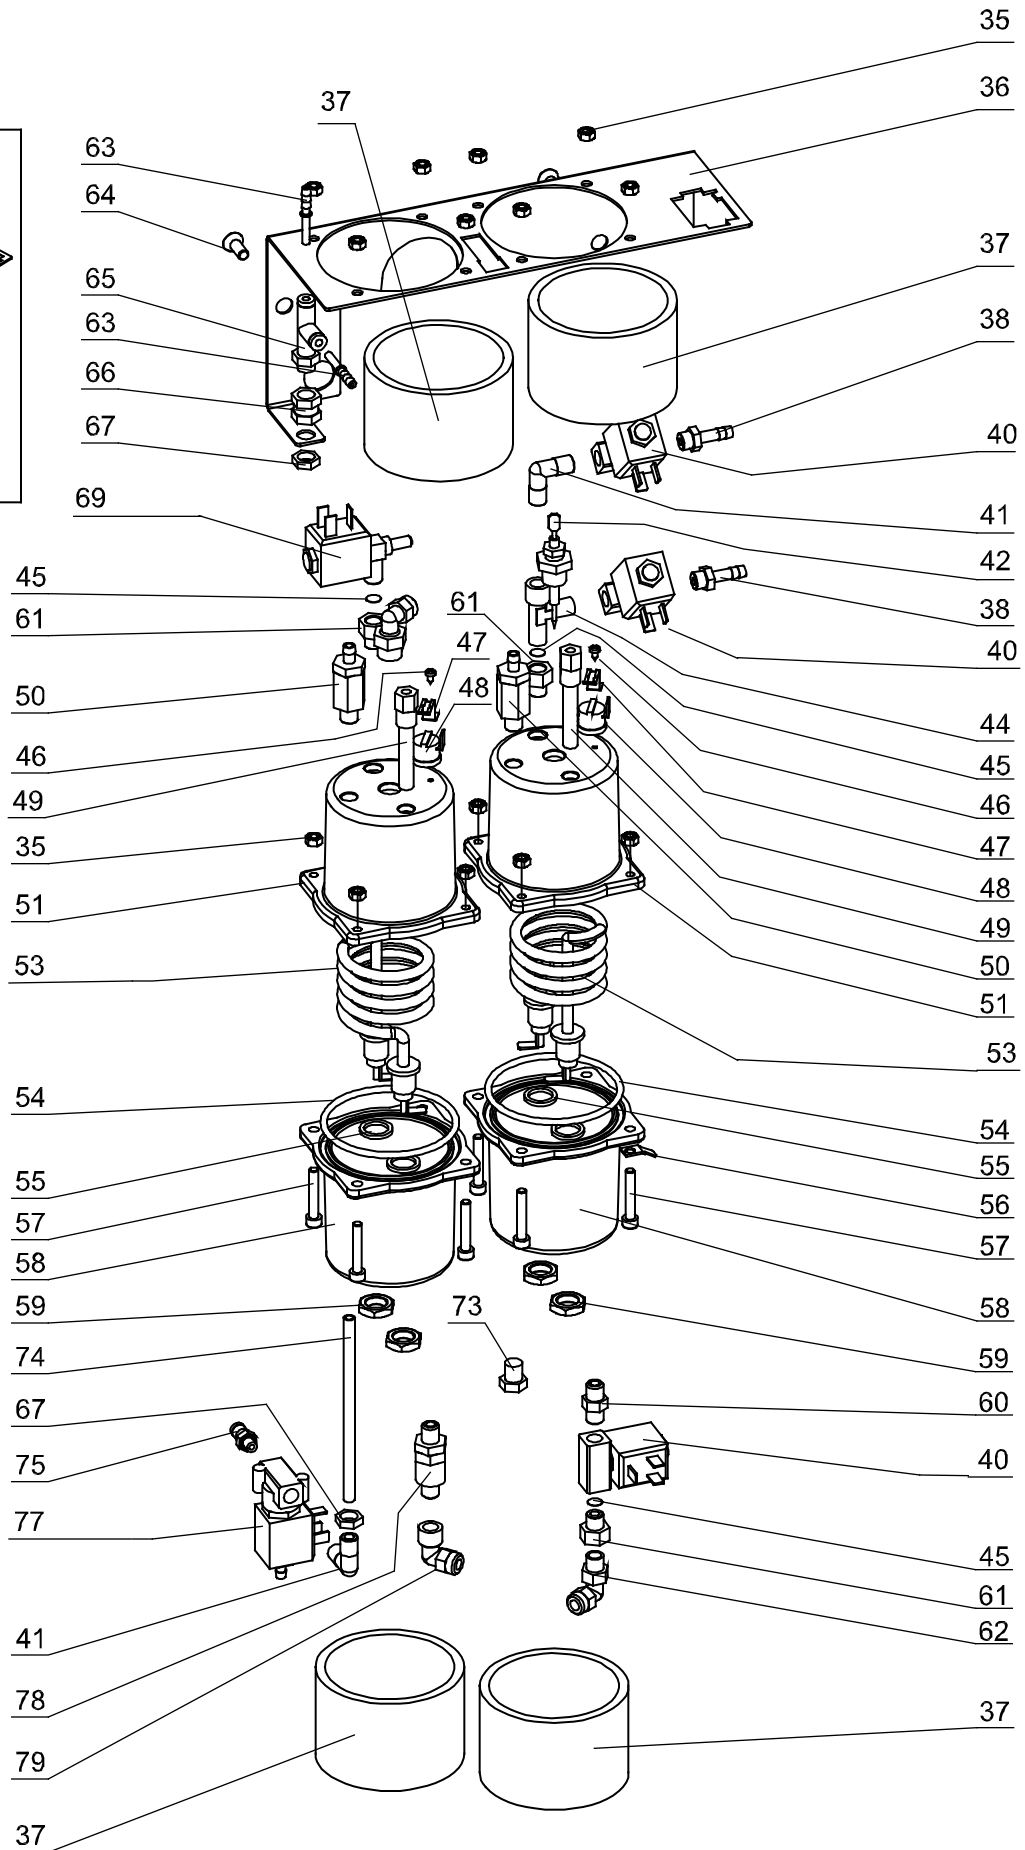

CM24P, CM24T Boiler System Assembly

CM24P, CM24T Boiler System Parts

Item	Part #	Description
35	76284	NUT AQ M5
36	76285	BOILER SUPPORT
37	76286	SERVICE BOILER INSULATION 60 x 23
38	76287	1/8" TUBE CONNECTION
40	76289	2 WYE SOLENOID VALVE 110V 1/8
41	76290	L FITTING 1/8 M-M 459
42	76291	COMPLETE LEVEL PROBE
44	76293	T FITTING 1/8 MMF 465
45	76294	INOX FILTER D.8
46	76295	STAINLESS STEEL SCREW 2,9 X 4,5
47	76296	THERMOSTAT SUPPORT
48	76297	AUTOMATIC RESETTABLE THERMOSTAT
49	76298	BOILER TEMPERATURE PROBE 1/8
50	76299	76299 EXPANSION VALVE
51	76300	LOWER BOILER
53	76302	ELEMENT 110V MFM<1000W
54	76303	O RING 12 x 2 RED
55	76304	ELEMENT O RING TEFLON
56	76305	EARTH FASTON D5
57	76306	STAINLESS STEEL SCREW M5 x 25
58	76307	SIDE BOILER

Item	Part #	Description
59	76308	TUBE CONNECTION D4
60	76309	FITTING 1/8 GAS
61	76310	FITTING 1/8 ES 14
62	76311	SWIVEL L FITTING 1/8
63	76312	TUBE CONNECTION D4
64	76313	STAINLESS STEEL M6 x 16
65	76314	T RAPID FITTING 1/8
66	76315	THREAD SLEEVE
67	76316	BRASS NUT 1/8
69	76318	2 WAY SOLENOID VALVE
74	76322	COPPER TUBE D6 BOILER
75	76323	STRAIGHT RAPID FITTING 1/8 D4
77	76325	3-WAYS SOLENOID VALVE 1/8 110V
78	76326	RETAINER VALVE 1/8
79	76327	L FITTING 1/8
186	76419	TEFLON PIPE D4 (not shown)
187	76420	TEFLON PIPE D6 (not shown)
188	76421	SILICONE PIPE D7.5 (not shown)
200	76428	BOILER ASSEMBLY