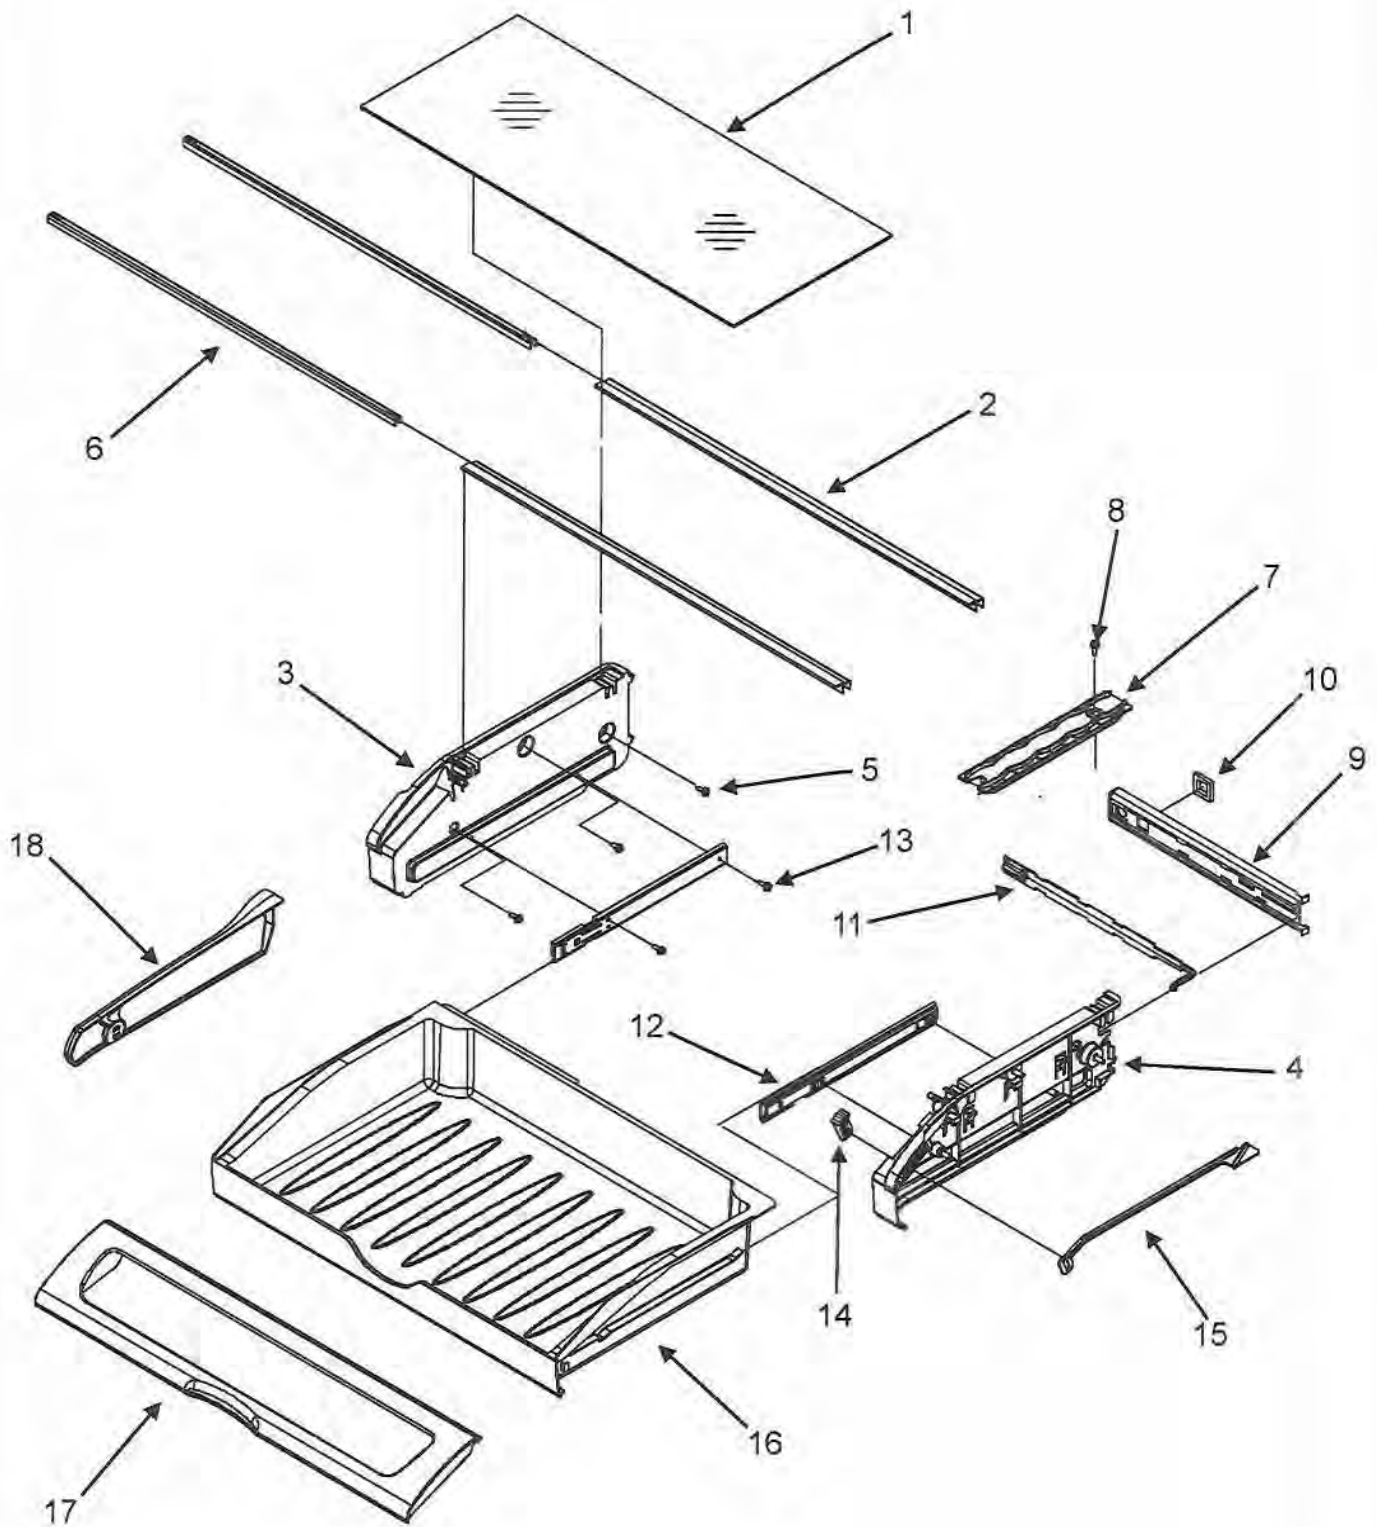

Section: PANTRY ASSEMBLY

Model: EF36BNDFSS

EF/IF36" Refrigerator

Pantry Assembly			
Ref #	Whirlpool Part #	Dacor Part #	Description
1	67002332	102711	Glass, Pantry
2	67006010	102712	Extr, Glass Support
3	67005862	102713	End Cap, Pantry (LT)
4	67006912	102714	End Cap, Pantry (RT)
5	67006415	102715	Screw, End Cap
6	67002330	102716	Brace, Pantry
7	67001719	102717	Track, Deli Drawer
8	67006400	102679	Screw, Track
9	67005625	102719	Housing Control
10	67002329	102720	Gasket, Pantry
11	67003793	102721	Slide, Temp Control
12	67006219	102722	Glide, Pantry Drawer
13	67006287	102623	Screw, Glide
14	67003791	102724	Knob, Temp Control
15	67003794	102725	Bar, Temp Control
16	67003530	102726	Drawer, Pantry
17	67005899	700827	Lid Assy, Pantry
18	67002321	102766	Divider, Pantry