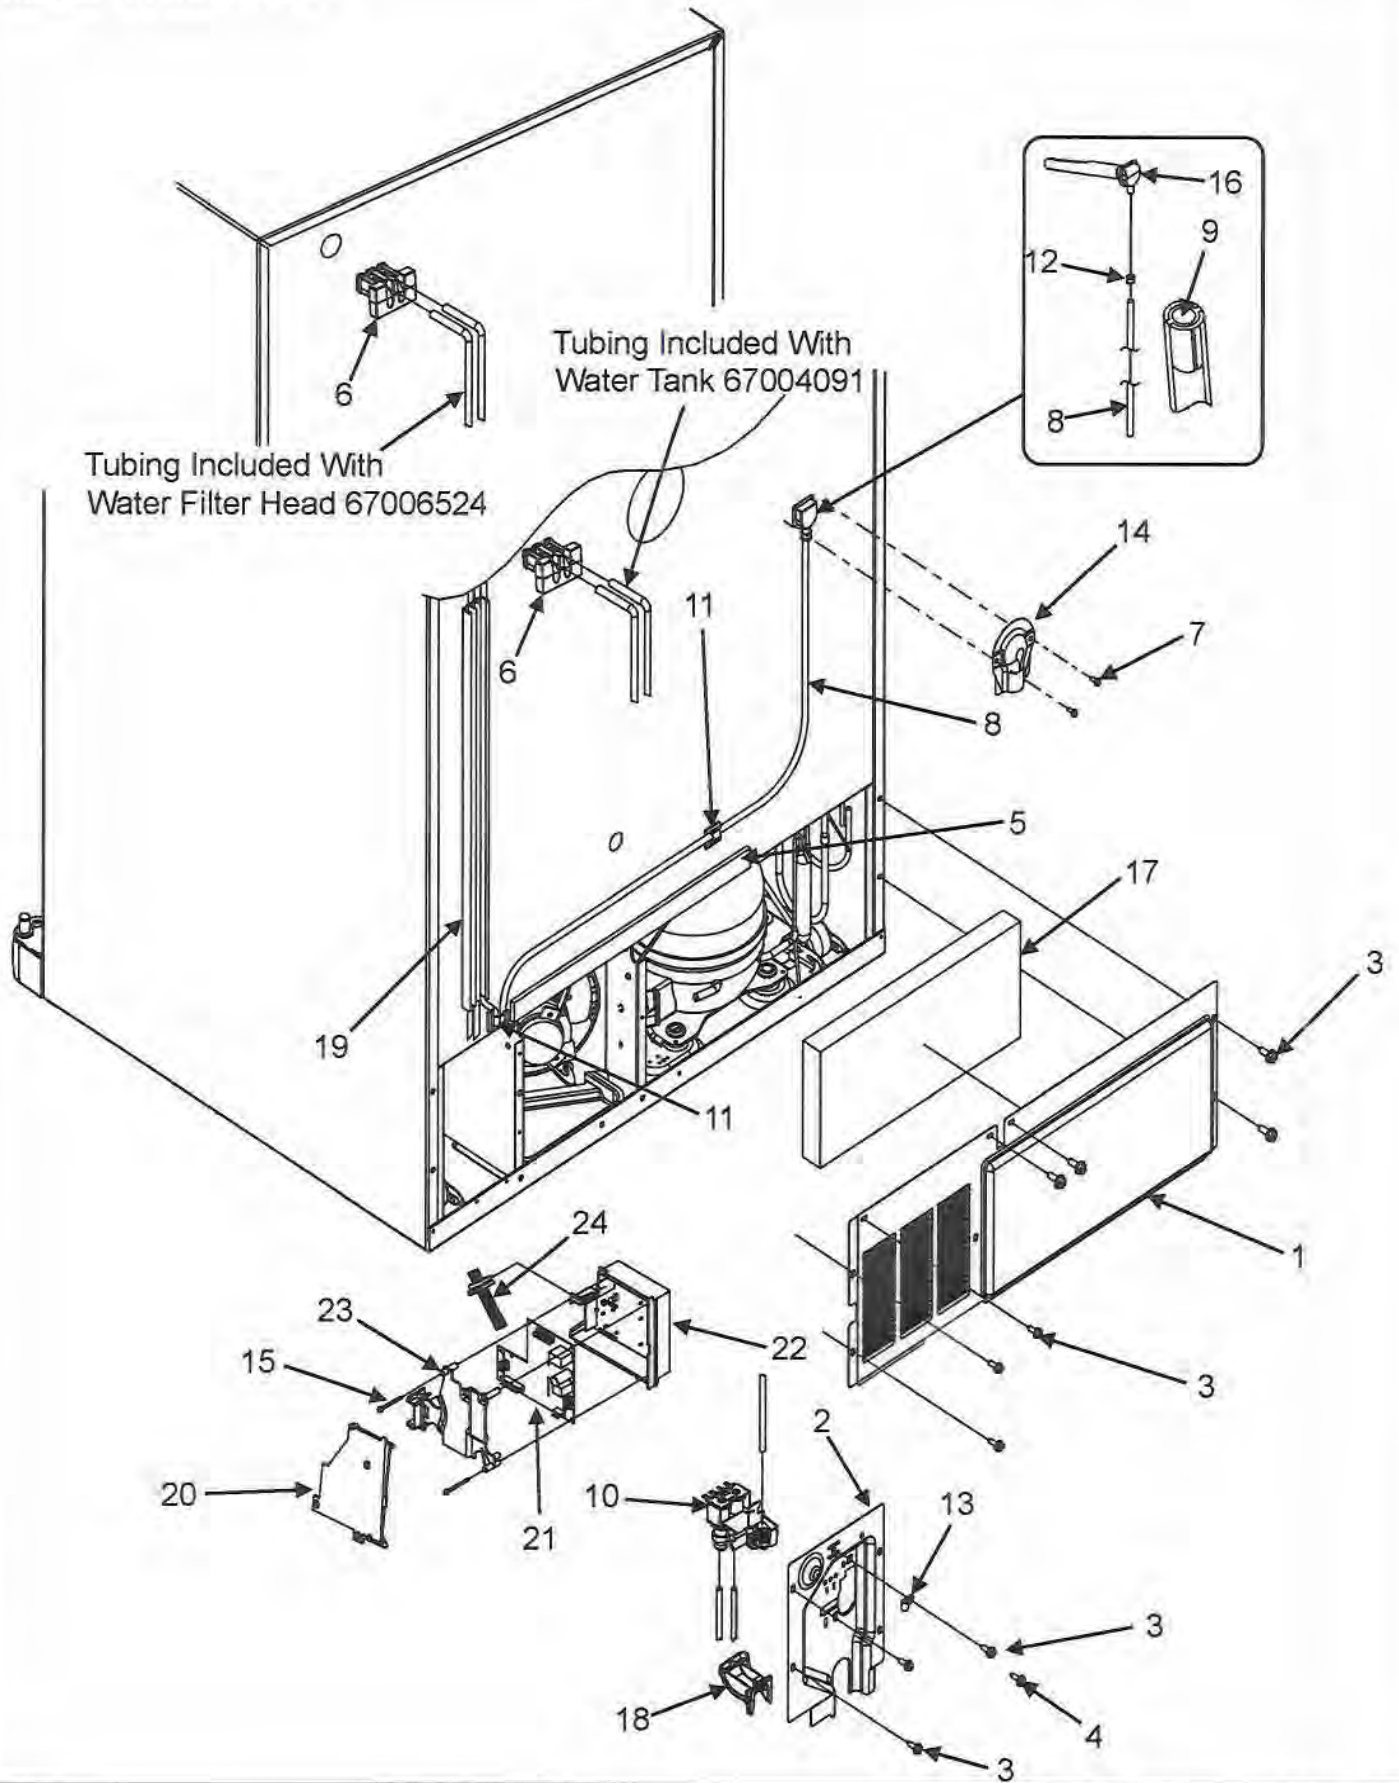

Section: CABINET BACK

Model: EF36BNDFSS

EF/IF36" Refrigerator

Cabinet Back			
Ref #	Whirlpool Part #	Dacor Part #	Description
1	67006101	102812	Cover MC Back
2	67004098	102813	Cover, Water Valve
3	67006425	102767	Screw, Cover
4	67006662	102815	Screw, Valve
5	B5759649	102816	Gasket, MC Back
6	67004092	102817	Block, Filter
7	67006287	102623	Screw, Cover
8	67003729	102819	Tube, Plastic
9	A3223101	102820	Insert, Plastic Tube
10	67006531	102821	Valve, Dual Water
11	M0104106	102822	Clip, Cord
12	M0114003	102823	Clip, Speed
13	M0108105	102824	Clamp, Tube
14	67003331	102825	Cover, Water Line
15	67005420	102826	Screw, HV Box
16	10463201	102827	Elbow, Fill Tube
17	67003796	102828	Acoustic Fiber
18	67004101	102829	Sweep, Dual Tube
19	67004102	102830	Waterline Track
20	67005421	102831	Cover, HV Box
	67006615	102832	Screw, Cover
21	67006829	102833	Board, HV Control (Incl. inst Sheet)
22	67004969	102834	Box, HV Control
23	67005418	102835	Spacer, HV Box
24	67005419	102836	Harness, HV Board
	67006506	102837	Cord, Power