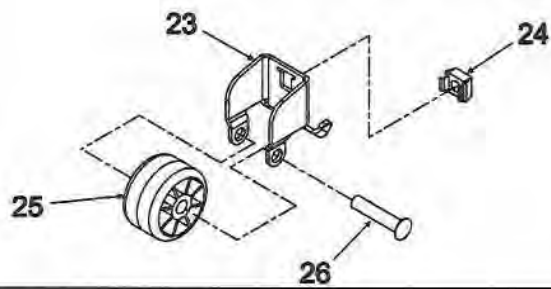

Section: EVAPORATOR/EVAP MOTOR/ROLLERS

Model: EF36BNDFSS

EF/IF36" Refrigerator

Evaporator/Evap Motor/Rollers			
Ref #	Whirlpool Part #	Dacor Part #	Description
1	67006609	102760	Grille, FZ Air
2	67002490	102761	Drip Tray
3	10623002	102762	Clip, Evaporator
4	67005873	102763	Cover-Evap
5	67002492	102764	Gasket
6	67006611	102765	Screw, Roller Adjust
7	67002227	700828	Roller Bracket Assy
8	67006425	102767	Screw
9	67006573	102768	Screw
10	10547002	102769	Drier Clip
11	B2150504	102770	Drier Clip
			Evaporator Kit (Includes Heat Shield, Evap and Instruction Sheet)
12	12002041	102771	
13	67001083	102772	Dam, Left Return
14	67001084	102773	Dam, Right Return
15	67002493	102774	Heater Evaporator
16	10428101	102775	Clip, Evap Heater
17	67002777	102776	Shroud, Evap Fan
18	67003636	102777	Motor, Evap Fan
19	67005633	102778	Clip, Evap Motor
20	67002780	102779	Grommet Fan Motor
21	12217201	102780	Fan, Evap Motor
22	67001291	102781	Foam Gasket
23	12456801	102782	Roller Bracket
24	M0286708	102783	Nut, Speed
25	67005127	102784	Roller
26	M1205302	102785	Rivet
27	67006737	102786	Screw, Clip
28	67006287	102623	Screw, Fan Assy
29	12002356	102788	Thermistor Kit
30	67003924	102789	Cover, FZ Thermistor
31	67006697	102790	Screw, Adjusting (Rod)
	67003426	102791	Thermostat, Defrost
	67005574	102792	Harness, Evap Heater