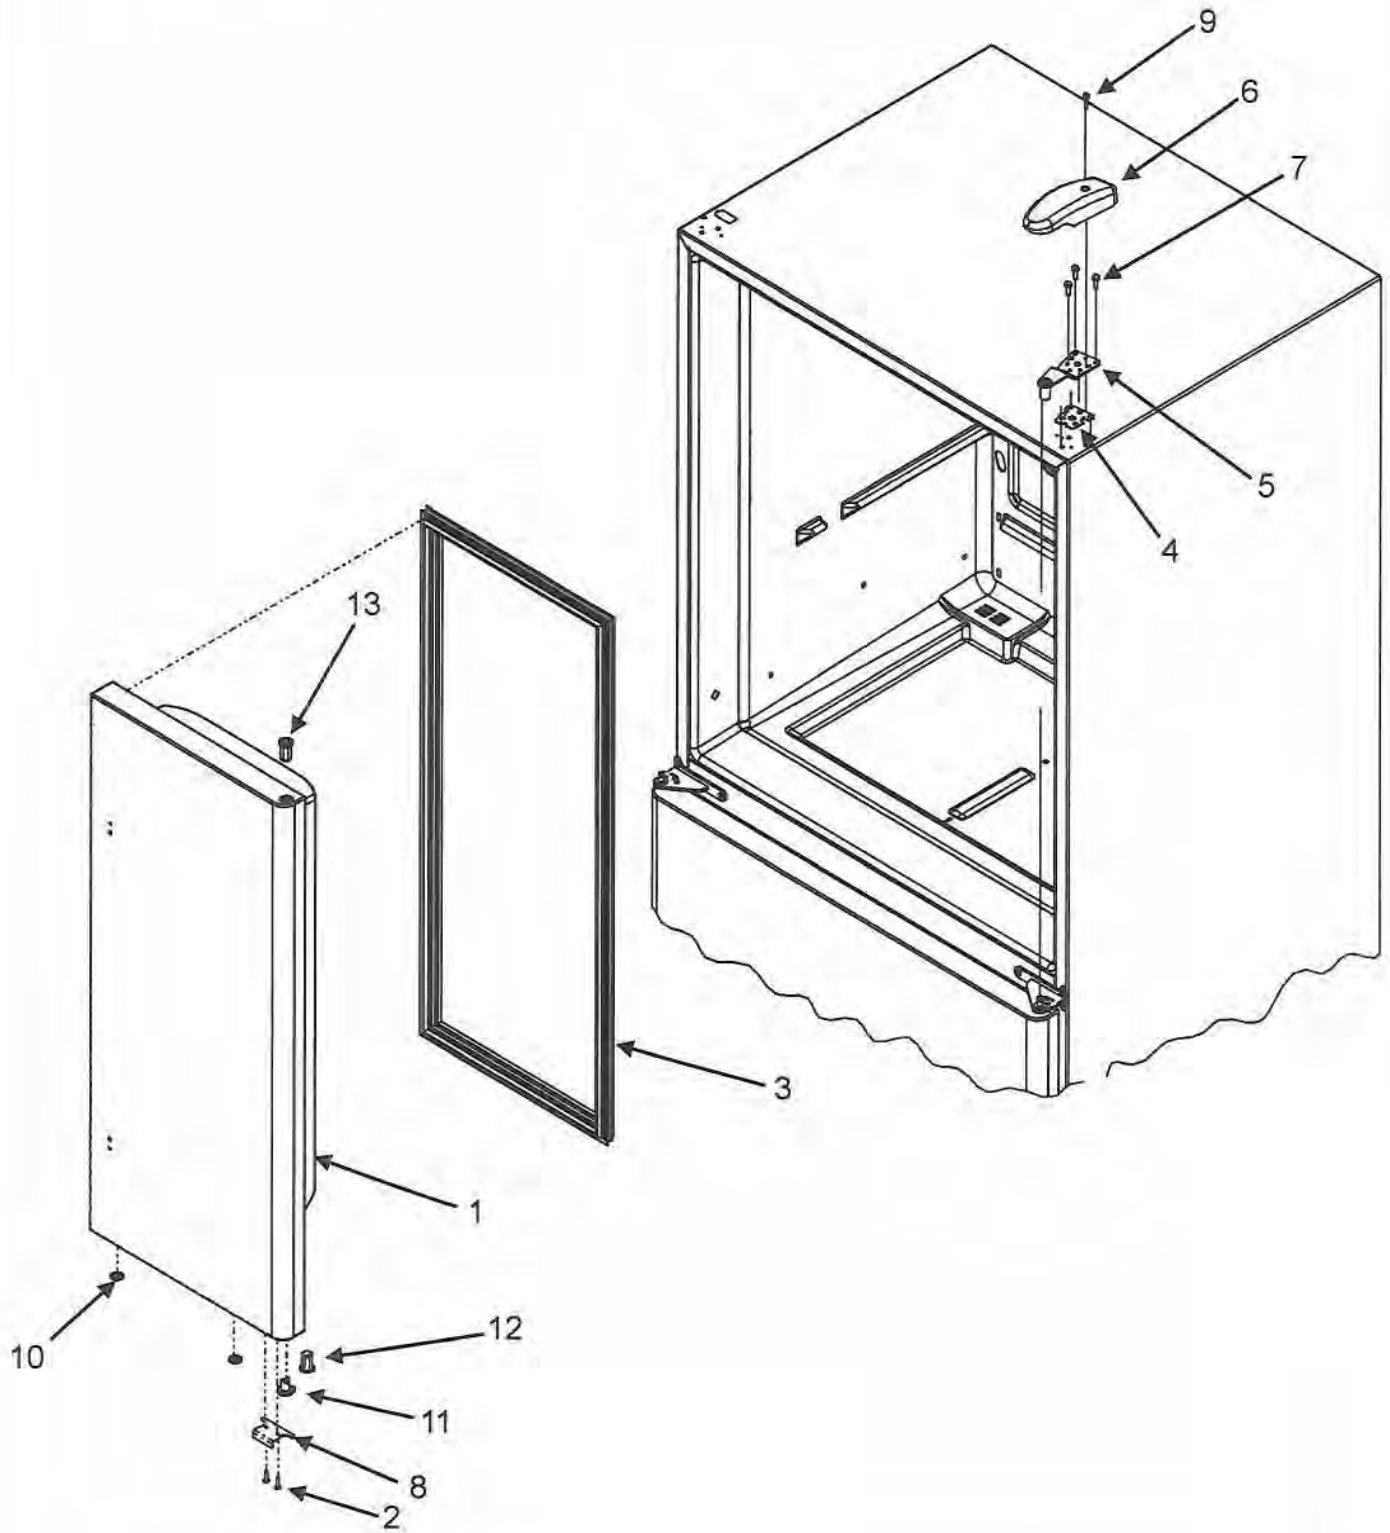

Section: HANDLES

Model: EF36BNDPSS

EF/IF36" Refrigerator

Handles			
Ref #	Whirlpool Part #	Dacor Part #	Description
1	67006898	700823	Handle Assy., Door (STNLS) includes end caps and set screws)
	67006181	102618	Screw Set (End cap to mount)
	67006182	102619	Screw, Set (end cap to handle)
2	67006900	102620	Mount, Handle
3	67006901	102621	Screw, Mount
4	670061	7272510CH	Name Plate

Section: LEFT REFRIGERATOR DOOR

Model: EF36BNDFSS

EF/IF36" Refrigerator

Left Refrigerator Door			
Ref #	Whirlpool Part #	Dacor Part #	Description
1	67006590	700824	Door Assy, LT Ref Foam (Stnls)
2	67006287	102623	Screw, Door Stop
3	67003547	102639	Gasket, French Door
4	12566603ED	102625	Hinge, Top (Black)
5	12684201B	102626	Cover, Top Hinge (LT-BLK)
6	67006303	102627	Screw, Top Hinge
7	67006276	102628	Stop, Door (BLK)
8	67006521	102665	Screw, Hinge Cover
9	67004838	102630	Plug, Vent (BLK)
10	67003264	102631	Vert Mullion Assy (BLK)
	67006786	102632	Screw, Mullion
11	12579702	102633	Shim, Top Hinge
12	12395501B	102634	Bushing, Top Door (BLK)
13	67003405	102635	Block, Pivot
	67006626	102636	Screw, Pivot Block
14	67002721	102637	Bushing, Bottom Door (BLK)

Section: RIGHT REFRIGERATOR DOOR

Model: EF36BNDFSS

EF/IF36" Refrigerator

Right Refrigerator Door			
Ref #	Whirlpool Part #	Dacor Part #	Description
1	67006594	700825	Door Assy, RT Ref Foam (Stnls)
2	67006287	102623	Screw, Door Stop
3	67003547	102639	Gasket, French Door (BLK)
4	12579702	102640	Shim, Top Hinge
5	67001011	102641	Hinge, Top (BLK)
6	12684202B	102642	Cover, Top Hinge (RT-BLK)
7	67006303	102627	Screw, Top Hinge
8	67006276	102628	Stop, Door (BLK)
9	67006521	102629	Screw, Hinge Cover
10	67004838	102630	Plug, Vent (BLK)
11	67003639	102647	Closure, Door (BLK)
12	67002731	102648	Bushing, Bottom Door (BLK)
13	67004978	102649	Bushing, Top Door (BLK)