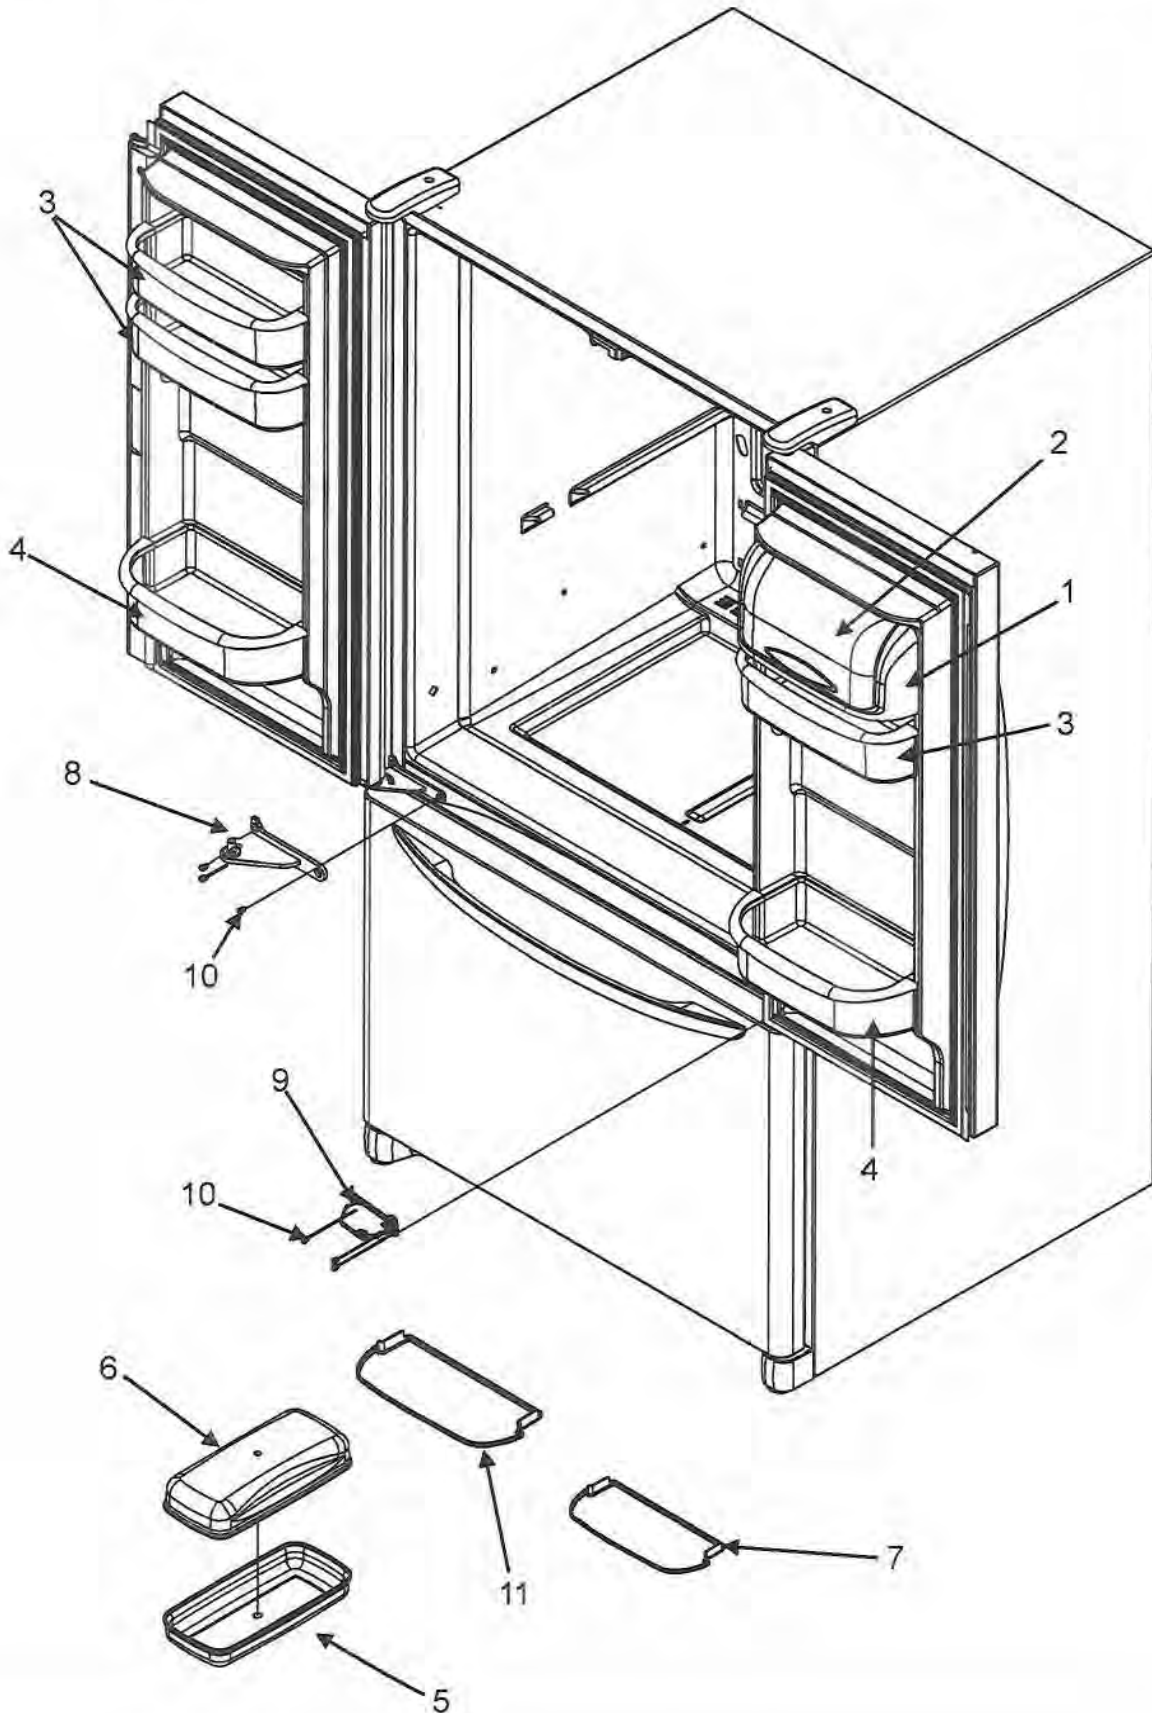

Section: RIGHT REFRIGERATOR DOOR

Model: EF36BNDFSS

EF/IF36" Refrigerator

Right Refrigerator Door			
Ref #	Whirlpool Part #	Dacor Part #	Description
1	67006594	700825	Door Assy, RT Ref Foam (Stnls)
2	67006287	102623	Screw, Door Stop
3	67003547	102639	Gasket, French Door (BLK)
4	12579702	102640	Shim, Top Hinge
5	67001011	102641	Hinge, Top (BLK)
6	12684202B	102642	Cover, Top Hinge (RT-BLK)
7	67006303	102627	Screw, Top Hinge
8	67006276	102628	Stop, Door (BLK)
9	67006521	102629	Screw, Hinge Cover
10	67004838	102630	Plug, Vent (BLK)
11	67003639	102647	Closure, Door (BLK)
12	67002731	102648	Bushing, Bottom Door (BLK)
13	67004978	102649	Bushing, Top Door (BLK)

Section: FREEZER DOOR

Model: EF36BNDFSS

EF/IF36" Refrigerator

Freezer Door			
Ref #	Whirlpool Part #	Dacor Part #	Description
1	67006596	700826	Door Assy., Frz Foam (stainless)
2	67006408	102650	Screw, Sm Hex Head
3	67003559	102651	Gasket, FZ Door (BLK)
4	67004838	102630	Plug. Vent (BLK)

Section: REF DR STORAGE & CENTER HINGES

Model: EF36BNDFSS

EF/IF36" Refrigerator

Ref Door Storage and Center Hinges			
Ref #	Whirlpool Part #	Dacor Part #	Description
1	67001279	102653	Tray, Dairy
2	67003637	102654	Door, Dairy
3	67003775	102655	Bucket, Ref DR (MED)
4	67005258	102656	Bucket, Ref DR (GAL)
5	67004404	102657	Tray, Butter
6	67004405	102658	Lid, Butter Tray
7	67006906	102659	Gripper, (Med)
8	67006442	102660	Hinges, Center (LT-BLK)
9	67006443	102661	Hinge, Center (RT-BLK)
10	67006380	102662	(Screw, Center Hinge)
11	67006907	102663	Gripper, (GAL)