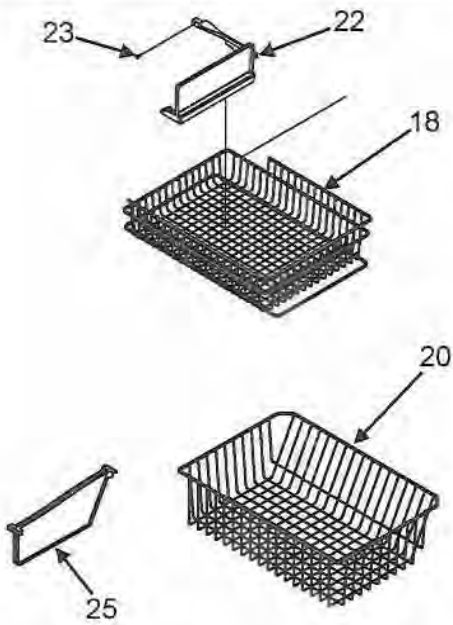

Section: INTERIOR CABINET/FRZ SHELVES/TOE GRILLE

Model: EF36BNDFSS

EF36BNDFSS

No.	PART NUMBER	DESCRIPTION	#SEE BELOW	1	2	3	4	5
1	B8381501	GASKET, DRAIN TUBE	10	1				
2	M0500703	SEAL, O RING	10	1				
3	D7753903	FUNNEL, DRAIN	10	1				
4	67006406	SCREW, ADAPTER	10	6				
5	67003485	COVER, CORNER (BLK)	10	2				
6	67001066	TUBE, DRAIN	10	1				
7	67001067	CLIP, DRAIN TUBE	10	1				
8	A3076901	PLUG, BUTTON	10	1				
9	67004732	BRACKET, DRAWER SLIDE (LT)	10	1				
	67004733	BRACKET, DRAWER SLIDE (RT)	10	1				
10	67004430	GEAR (RT)	10	1				
11	67006473	SCREW, BRACKET	10	8				
12	67003868	BRAKE, FOOT	10	2				
13	67006375	GRILLE, TOE (BLK)	10	1				
-	12627302	CLIP, TOE GRILLE	10	2				
14	67001073	RAIL, SHELF SUPPORT (CTR)	10	1				
15	67002489	RAIL, SHELF SUPPORT (LT/RT)	10	2				
16	67006360	SCREW, CTR RAIL	10	2				
17	67006400	SCREW, LT/RT RAIL	10	6				
18	67004988	BASKET, FRZ. (UPR)	10	1				
19	67004017	SHAFT, RACK	10	1				
20	67006026	BASKET, FRZ. (LWR)	10	1				
21	67004971	ADAPTER (LT)	10	1				
	67004972	ADAPTER (RT)	10	1				
22	67004127	DIVIDER, BASKET (UPR)	10	1				
23	67006608	SCREW, DIVIDER	10	1				
24	67004429	GEAR (LT)	10	1				
25	67004812	DIVIDER, BASKET (LWR)	10	1				
26	67006913	SLIDE, DRAWER	10	2				
27	67004728	CRADLE, BASKET (LT)	10	1				
	67004729	CRADLE, BASKET (RT)	10	1				
28	67006112	BRACKET, FOOT CABINET	10	2				
-	67006491	SCREW, BRACKET	10	8