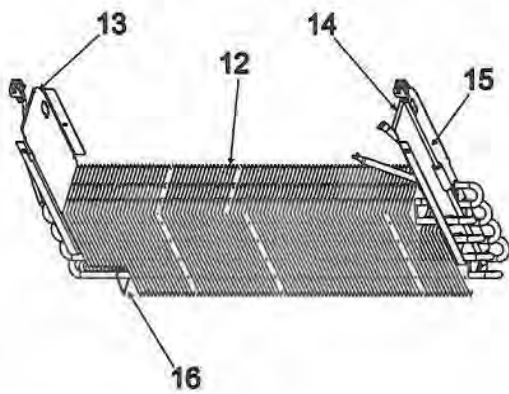

Section: EVAPORATOR/EVAP MOTOR/ROLLERS

Model: EF36BNDFSS

EF/IF36" Refrigerator

Evaporator/Evap Motor/Rollers			
Ref #	Whirlpool Part #	Dacor Part #	Description
1	67006609	102760	Grille, FZ Air
2	67002490	102761	Drip Tray
3	10623002	102762	Clip, Evaporator
4	67005873	102763	Cover-Evap
5	67002492	102764	Gasket
6	67006611	102765	Screw, Roller Adjust
7	67002227	700828	Roller Bracket Assy
8	67006425	102767	Screw
9	67006573	102768	Screw
10	10547002	102769	Drier Clip
11	B2150504	102770	Drier Clip
			Evaporator Kit (Includes Heat Shield, Evap and Instruction Sheet)
12	12002041	102771	
13	67001083	102772	Dam, Left Return
14	67001084	102773	Dam, Right Return
15	67002493	102774	Heater Evaporator
16	10428101	102775	Clip, Evap Heater
17	67002777	102776	Shroud, Evap Fan
18	67003636	102777	Motor, Evap Fan
19	67005633	102778	Clip, Evap Motor
20	67002780	102779	Grommet Fan Motor
21	12217201	102780	Fan, Evap Motor
22	67001291	102781	Foam Gasket
23	12456801	102782	Roller Bracket
24	M0286708	102783	Nut, Speed
25	67005127	102784	Roller
26	M1205302	102785	Rivet
27	67006737	102786	Screw, Clip
28	67006287	102623	Screw, Fan Assy
29	12002356	102788	Thermistor Kit
30	67003924	102789	Cover, FZ Thermistor
31	67006697	102790	Screw, Adjusting (Rod)
	67003426	102791	Thermostat, Defrost
	67005574	102792	Harness, Evap Heater