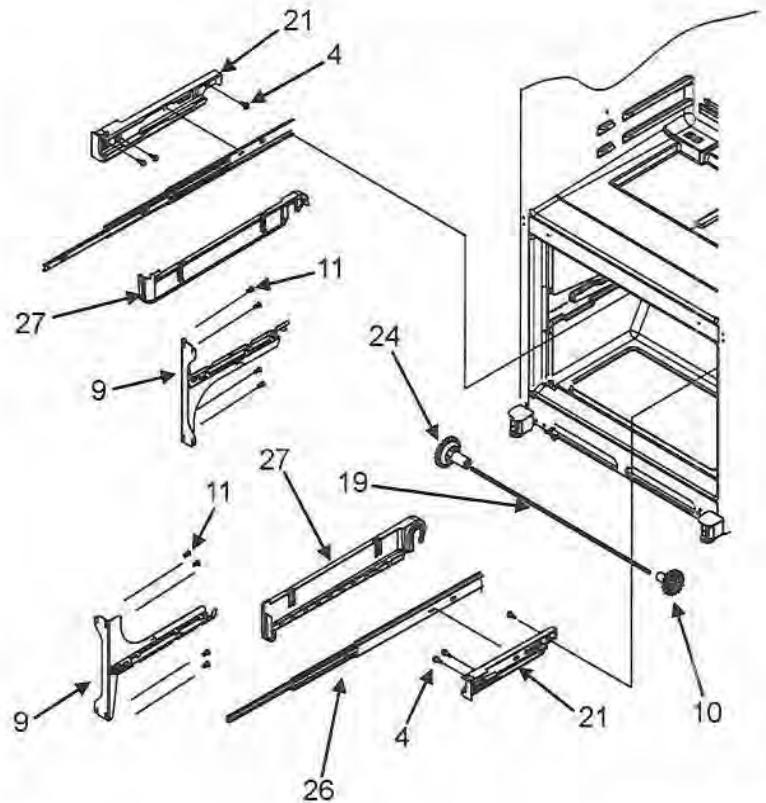

Section: INTERIOR CABINET/FRZ SHELVES/TOE GRILLE

Model: EF36BNDFSS

EF36BNDFSS

No.	PART NUMBER	DESCRIPTION	#SEE BELOW	1	2	3	4	5
1	B8381501	GASKET, DRAIN TUBE	10	1				
2	M0500703	SEAL, O RING	10	1				
3	D7753903	FUNNEL, DRAIN	10	1				
4	67006406	SCREW, ADAPTER	10	6				
5	67003485	COVER, CORNER (BLK)	10	2				
6	67001066	TUBE, DRAIN	10	1				
7	67001067	CLIP, DRAIN TUBE	10	1				
8	A3076901	PLUG, BUTTON	10	1				
9	67004732	BRACKET, DRAWER SLIDE (LT)	10	1				
	67004733	BRACKET, DRAWER SLIDE (RT)	10	1				
10	67004430	GEAR (RT)	10	1				
11	67006473	SCREW, BRACKET	10	8				
12	67003868	BRAKE, FOOT	10	2				
13	67006375	GRILLE, TOE (BLK)	10	1				
-	12627302	CLIP, TOE GRILLE	10	2				
14	67001073	RAIL, SHELF SUPPORT (CTR)	10	1				
15	67002489	RAIL, SHELF SUPPORT (LT/RT)	10	2				
16	67006360	SCREW, CTR RAIL	10	2				
17	67006400	SCREW, LT/RT RAIL	10	6				
18	67004988	BASKET, FRZ. (UPR)	10	1				
19	67004017	SHAFT, RACK	10	1				
20	67006026	BASKET, FRZ. (LWR)	10	1				
21	67004971	ADAPTER (LT)	10	1				
	67004972	ADAPTER (RT)	10	1				
22	67004127	DIVIDER, BASKET (UPR)	10	1				
23	67006608	SCREW, DIVIDER	10	1				
24	67004429	GEAR (LT)	10	1				
25	67004812	DIVIDER, BASKET (LWR)	10	1				
26	67006913	SLIDE, DRAWER	10	2				
27	67004728	CRADLE, BASKET (LT)	10	1				
	67004729	CRADLE, BASKET (RT)	10	1				
28	67006112	BRACKET, FOOT CABINET	10	2				
-	67006491	SCREW, BRACKET	10	8