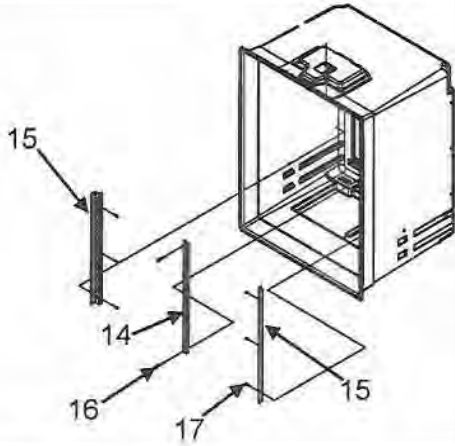

Section: INTERIOR CABINET/FRZ SHELVES/TOE GRILLE

Model: EF36BNDFSS

EF36BNDFSS

No.	PART NUMBER	DESCRIPTION	#SEE BELOW	1	2	3	4	5
1	B8381501	GASKET, DRAIN TUBE	10	1				
2	M0500703	SEAL, O RING	10	1				
3	D7753903	FUNNEL, DRAIN	10	1				
4	67006406	SCREW, ADAPTER	10	6				
5	67003485	COVER, CORNER (BLK)	10	2				
6	67001066	TUBE, DRAIN	10	1				
7	67001067	CLIP, DRAIN TUBE	10	1				
8	A3076901	PLUG, BUTTON	10	1				
9	67004732	BRACKET, DRAWER SLIDE (LT)	10	1				
	67004733	BRACKET, DRAWER SLIDE (RT)	10	1				
10	67004430	GEAR (RT)	10	1				
11	67006473	SCREW, BRACKET	10	8				
12	67003868	BRAKE, FOOT	10	2				
13	67006375	GRILLE, TOE (BLK)	10	1				
-	12627302	CLIP, TOE GRILLE	10	2				
14	67001073	RAIL, SHELF SUPPORT (CTR)	10	1				
15	67002489	RAIL, SHELF SUPPORT (LT/RT)	10	2				
16	67006360	SCREW, CTR RAIL	10	2				
17	67006400	SCREW, LT/RT RAIL	10	6				
18	67004988	BASKET, FRZ. (UPR)	10	1				
19	67004017	SHAFT, RACK	10	1				
20	67006026	BASKET, FRZ. (LWR)	10	1				
21	67004971	ADAPTER (LT)	10	1				
	67004972	ADAPTER (RT)	10	1				
22	67004127	DIVIDER, BASKET (UPR)	10	1				
23	67006608	SCREW, DIVIDER	10	1				
24	67004429	GEAR (LT)	10	1				
25	67004812	DIVIDER, BASKET (LWR)	10	1				
26	67006913	SLIDE, DRAWER	10	2				
27	67004728	CRADLE, BASKET (LT)	10	1				
	67004729	CRADLE, BASKET (RT)	10	1				
28	67006112	BRACKET, FOOT CABINET	10	2				
-	67006491	SCREW, BRACKET	10	8