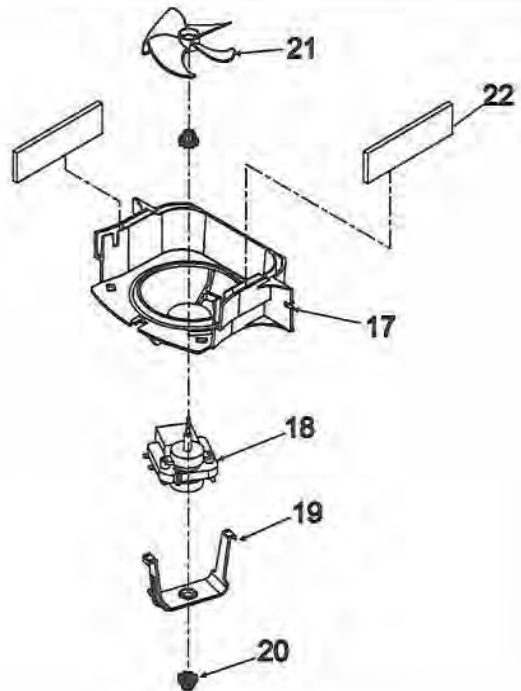

Section: EVAPORATOR/EVAP MOTOR/ROLLERS

Model: EF36BNDFSS

EF/IF36" Refrigerator

Evaporator/Evap Motor/Rollers			
Ref #	Whirlpool Part #	Dacor Part #	Description
1	67006609	102760	Grille, FZ Air
2	67002490	102761	Drip Tray
3	10623002	102762	Clip, Evaporator
4	67005873	102763	Cover-Evap
5	67002492	102764	Gasket
6	67006611	102765	Screw, Roller Adjust
7	67002227	700828	Roller Bracket Assy
8	67006425	102767	Screw
9	67006573	102768	Screw
10	10547002	102769	Drier Clip
11	B2150504	102770	Drier Clip
			Evaporator Kit (Includes Heat Shield, Evap and Instruction Sheet)
12	12002041	102771	
13	67001083	102772	Dam, Left Return
14	67001084	102773	Dam, Right Return
15	67002493	102774	Heater Evaporator
16	10428101	102775	Clip, Evap Heater
17	67002777	102776	Shroud, Evap Fan
18	67003636	102777	Motor, Evap Fan
19	67005633	102778	Clip, Evap Motor
20	67002780	102779	Grommet Fan Motor
21	12217201	102780	Fan, Evap Motor
22	67001291	102781	Foam Gasket
23	12456801	102782	Roller Bracket
24	M0286708	102783	Nut, Speed
25	67005127	102784	Roller
26	M1205302	102785	Rivet
27	67006737	102786	Screw, Clip
28	67006287	102623	Screw, Fan Assy
29	12002356	102788	Thermistor Kit
30	67003924	102789	Cover, FZ Thermistor
31	67006697	102790	Screw, Adjusting (Rod)
	67003426	102791	Thermostat, Defrost
	67005574	102792	Harness, Evap Heater