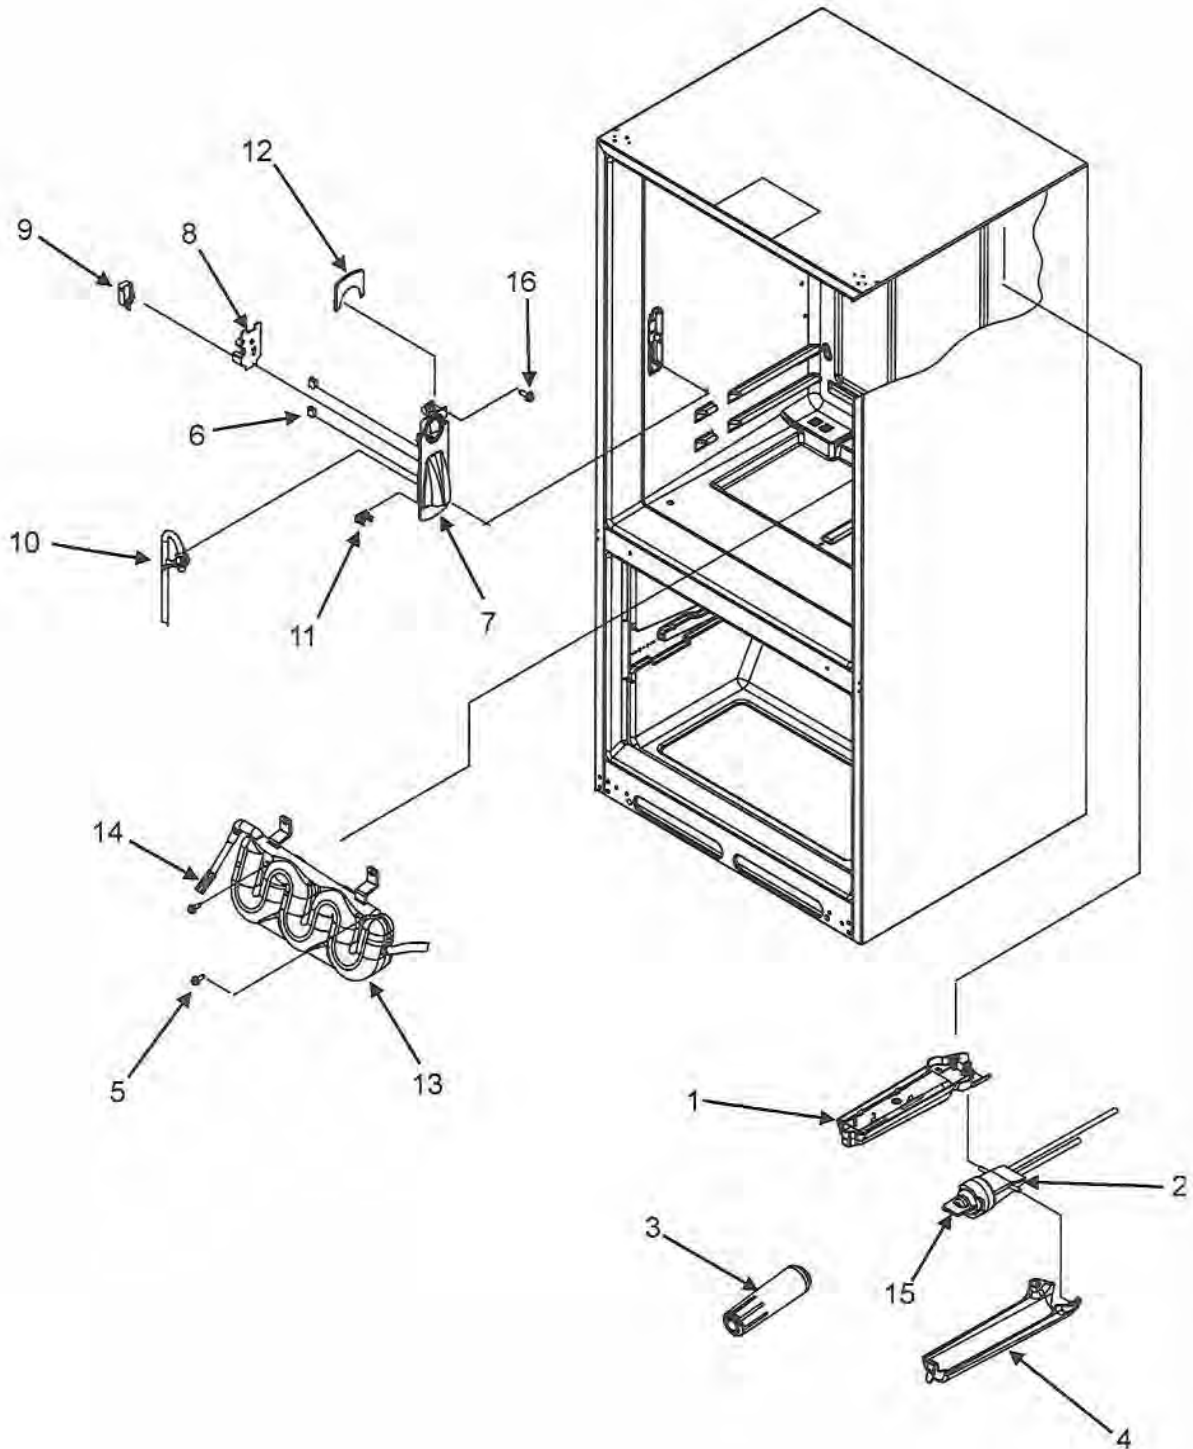

Section: WATER DISPENSER/WATER FILTER/WATER TANK

Model: EF36BNDFSS

EF/IF36" Refrigerator

Water Dispenser/Water Filter/Water Tank			
Ref #	Whirlpool Part #	Dacor Part #	Description
1	67001668	102664	Plate, Filter Backing
2	67006524	102665	Head, Water Filter (W/Tubing)
3	67006469	102666	Filter, Water (Generic)
4	12568001	102667	Cover, Filter
5	67006287	102623	Screw, Water Tank
6	B8390302	102669	Clip, Façade
7	67002979	102670	Façade, Dispenser
8	67002742	102671	Plate, Switch
9	12575501	102672	Switch, Limit
10	67003728	102673	Guide, Water Line
11	67002816	102674	Clip, Waterline
12	67006909	102675	Façade, Dispenser Top
13	67004091	102676	Tank, Water
14	61006182	102677	Union, Tube (5/16" - 5/16")
15	12664501	102678	Plug, Bypass
16	67006400	102679	Screw, SM