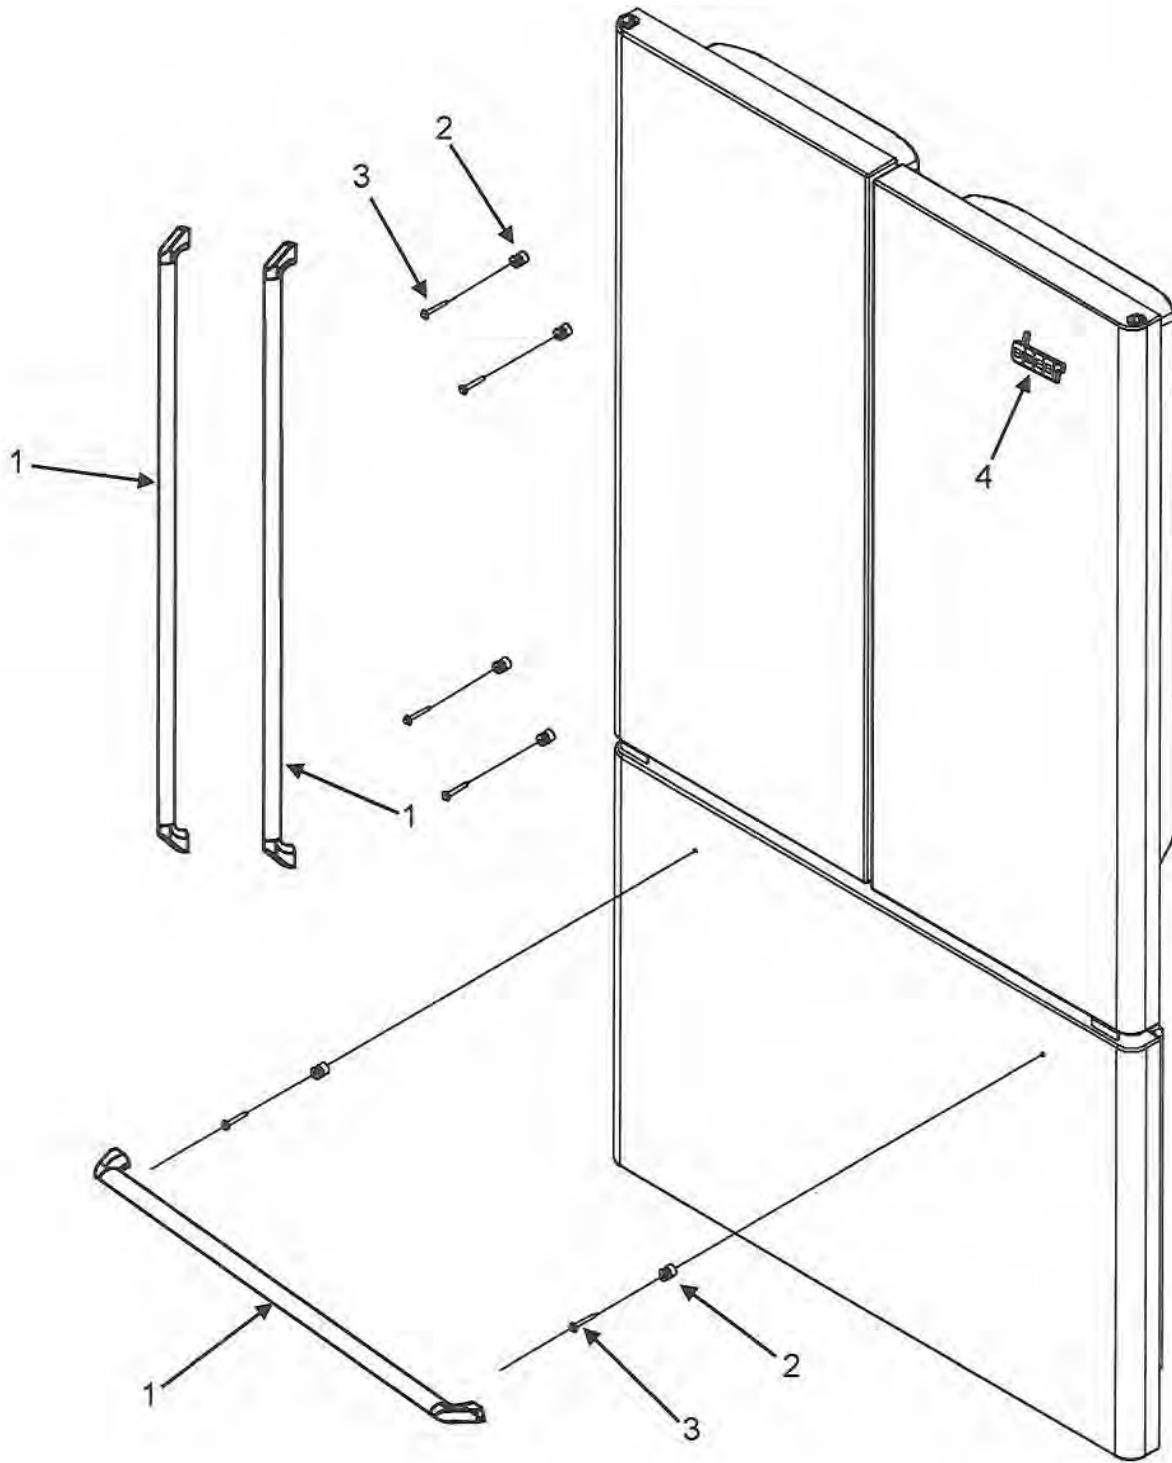

Section: HANDLES

Model: EF36BNDPSS

EF/IF36" Refrigerator

Handles			
Ref #	Whirlpool Part #	Dacor Part #	Description
1	67006898	700823	Handle Assy., Door (STNLS) includes end caps and set screws)
	67006181	102618	Screw Set (End cap to mount)
	67006182	102619	Screw, Set (end cap to handle)
2	67006900	102620	Mount, Handle
3	67006901	102621	Screw, Mount
4	670061	7272510CH	Name Plate

Section: LEFT REFRIGERATOR DOOR

Model: EF36BNDFSS

EF/IF36" Refrigerator

Left Refrigerator Door			
Ref #	Whirlpool Part #	Dacor Part #	Description
1	67006590	700824	Door Assy, LT Ref Foam (Stnls)
2	67006287	102623	Screw, Door Stop
3	67003547	102639	Gasket, French Door
4	12566603ED	102625	Hinge, Top (Black)
5	12684201B	102626	Cover, Top Hinge (LT-BLK)
6	67006303	102627	Screw, Top Hinge
7	67006276	102628	Stop, Door (BLK)
8	67006521	102665	Screw, Hinge Cover
9	67004838	102630	Plug, Vent (BLK)
10	67003264	102631	Vert Mullion Assy (BLK)
	67006786	102632	Screw, Mullion
11	12579702	102633	Shim, Top Hinge
12	12395501B	102634	Bushing, Top Door (BLK)
13	67003405	102635	Block, Pivot
	67006626	102636	Screw, Pivot Block
14	67002721	102637	Bushing, Bottom Door (BLK)

Section: RIGHT REFRIGERATOR DOOR

Model: EF36BNDFSS

EF/IF36" Refrigerator

Right Refrigerator Door			
Ref #	Whirlpool Part #	Dacor Part #	Description
1	67006594	700825	Door Assy, RT Ref Foam (Stnls)
2	67006287	102623	Screw, Door Stop
3	67003547	102639	Gasket, French Door (BLK)
4	12579702	102640	Shim, Top Hinge
5	67001011	102641	Hinge, Top (BLK)
6	12684202B	102642	Cover, Top Hinge (RT-BLK)
7	67006303	102627	Screw, Top Hinge
8	67006276	102628	Stop, Door (BLK)
9	67006521	102629	Screw, Hinge Cover
10	67004838	102630	Plug, Vent (BLK)
11	67003639	102647	Closure, Door (BLK)
12	67002731	102648	Bushing, Bottom Door (BLK)
13	67004978	102649	Bushing, Top Door (BLK)