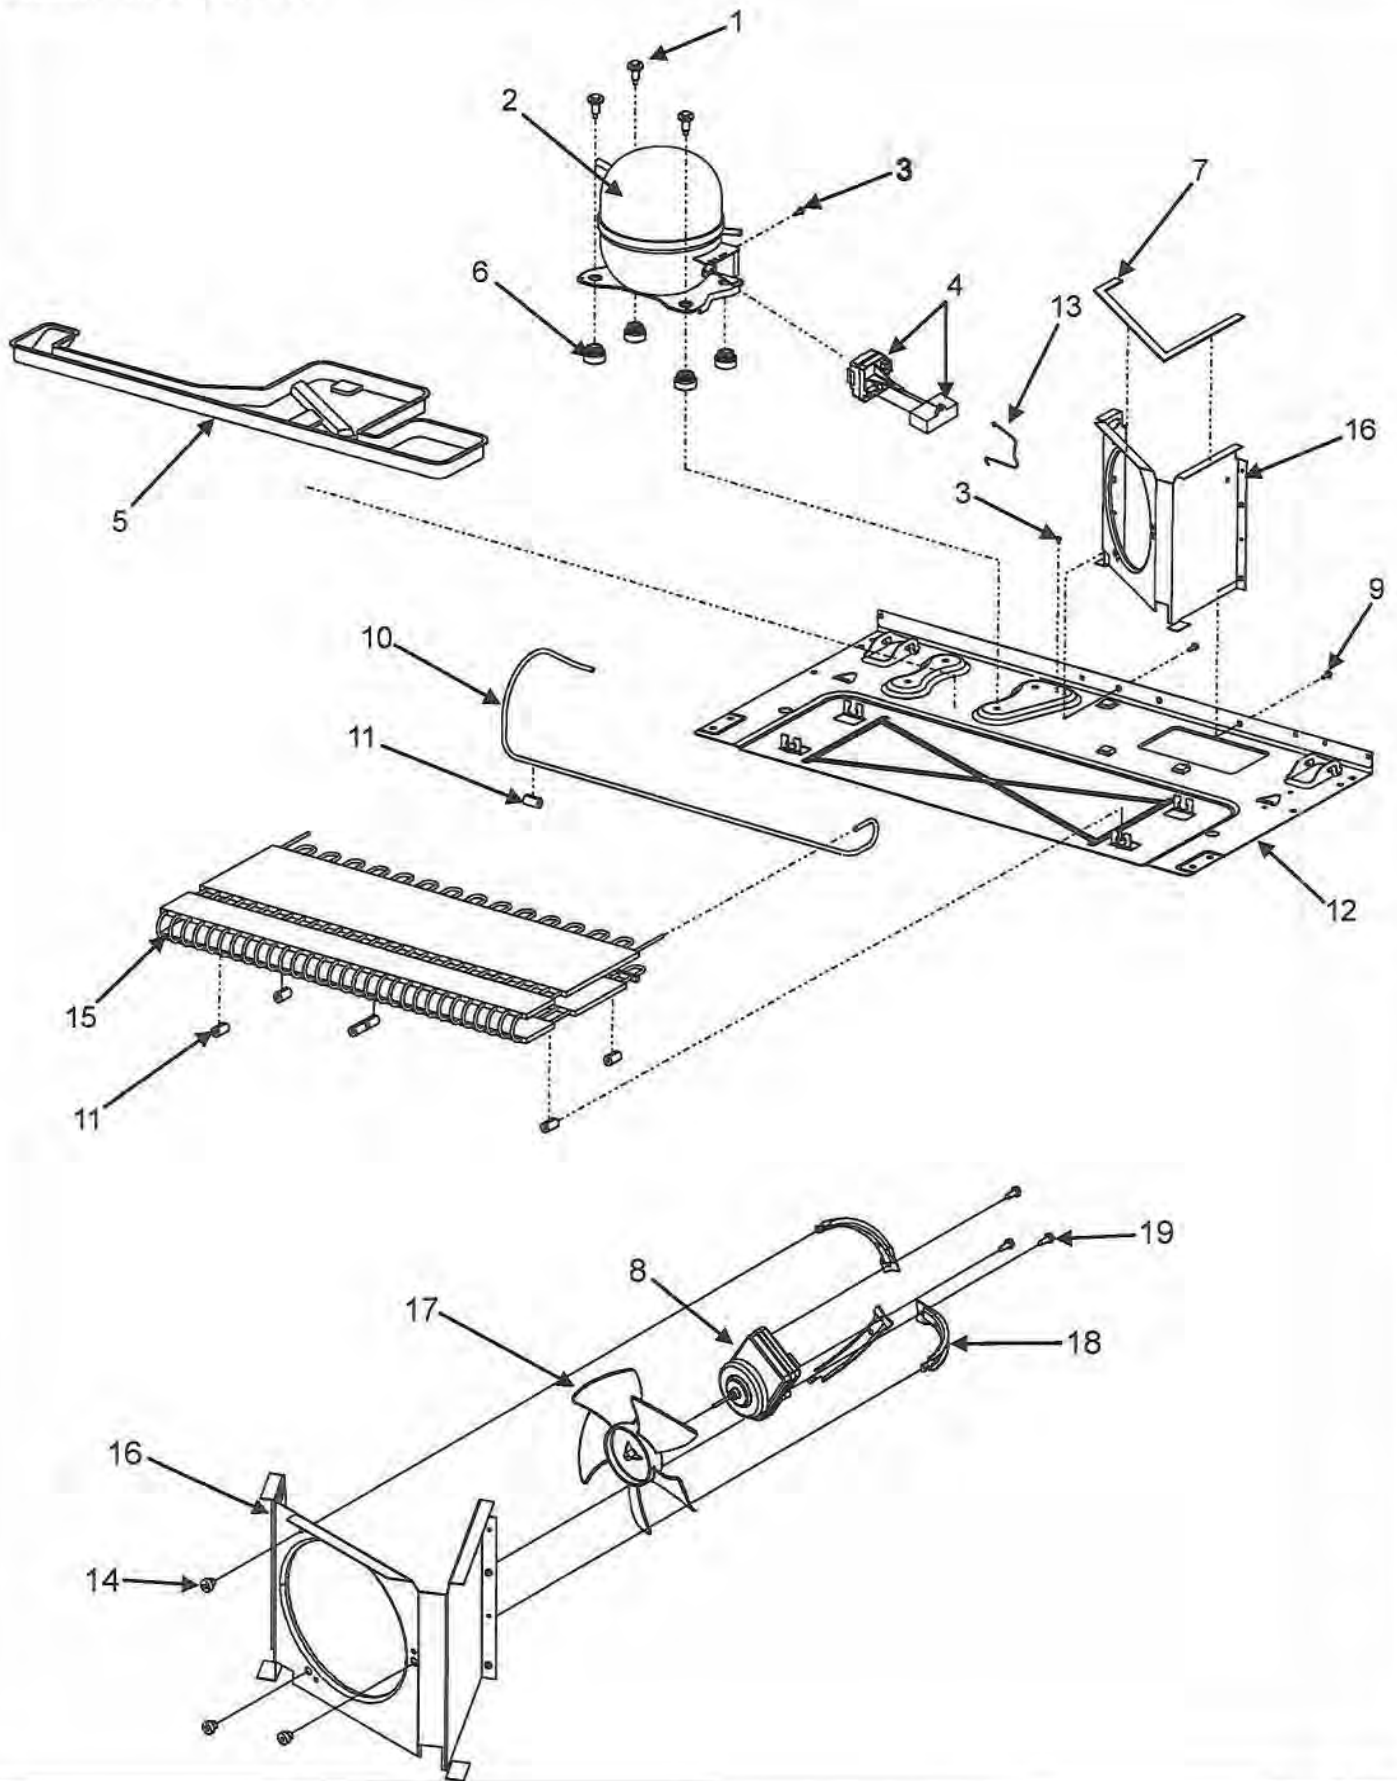

Section: COMPRESSOR & COND MOTOR

Model: EF36BNDFSS

EF/IF36" Refrigerator

Compressor and Cond Motor			
Ref #	Whirlpool Part #	Dacor Part #	Description
1	67006432	102793	Screw, Compressor
			Compressor Kit (includes
			Compressor, Overload, Relay
			W/Capacitor, Grommets and
			Bale Strap)
2	12002634	102829	
3	67006433	102794	Ground Screw
			Overload/Relay
4	67005560	102795	w/Compressor
5	67004464	102796	Pan Drain
6	67003493	102797	Grommet Compressor
7	61003210	102798	Seal, Cond Shroud
8	67004432	102799	Motor, Condensor Pan
9	67006425	102767	Screw, SM
10	67004700	102801	Discharge Tube
11	67005680	102802	Condensor Grommet
12	67005889	102803	Pan Base
13	12576801	102804	Bale Strap
14	61004743	102805	Grommet Bracket
15	67006131	102806	Condensor
16	67001090	102807	Shroud, Condensor Fan
17	67004952	102808	Blade, Condensor Fan
18	67004953	102809	Bracket, Condensor Motor
19	67004954	102810	Screw, Bracket
	67005435	102811	Harness, MC