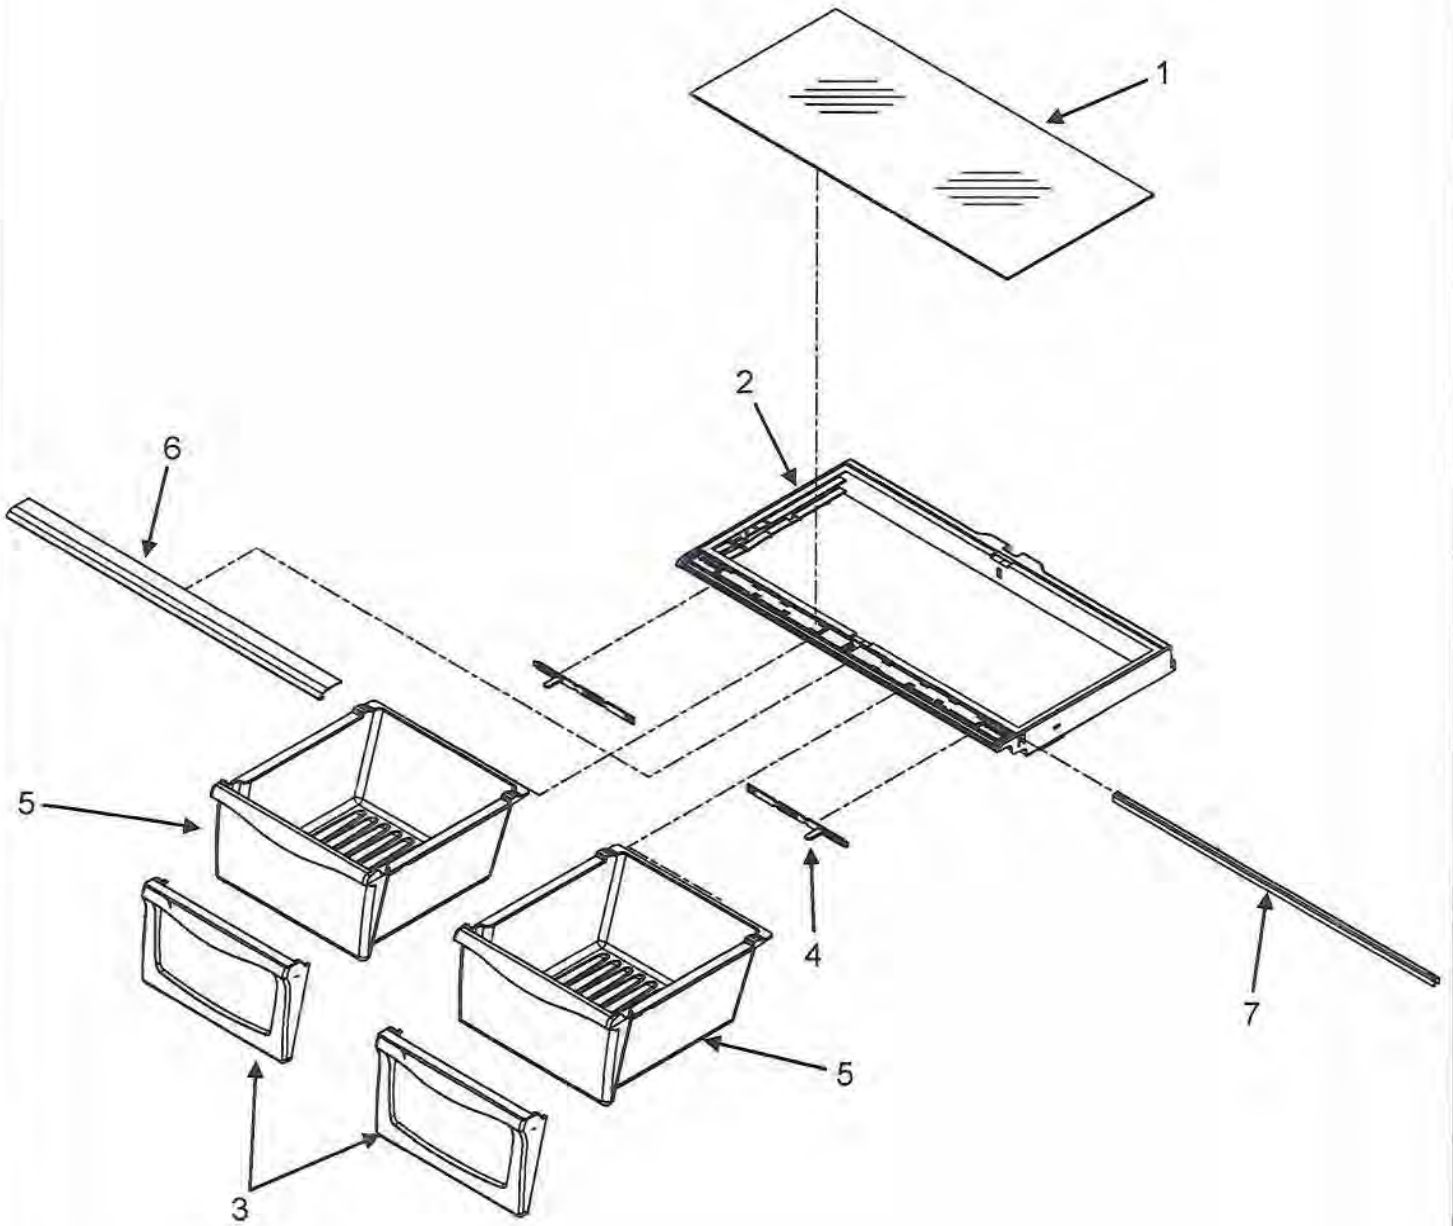

EF/IF36" Refrigerator

Shelves			
Ref #	Whirlpool Part #	Dacor Part #	Description
1	67003169	102704	Shelf Glide out
2	10448903	102705	Rack, Bottle
3	67001656	102706	Bottle, Trivet
4	67005864	102707	Slide, Humidity Control
5	67002659	102708	Pan, Crisper
6	67006911	102709	Extr, Crsp Frnt
7	67002488	102710	Brace, Crisper

Section: CRISPER ASSEMBLY

Model: EF36BNDFSS