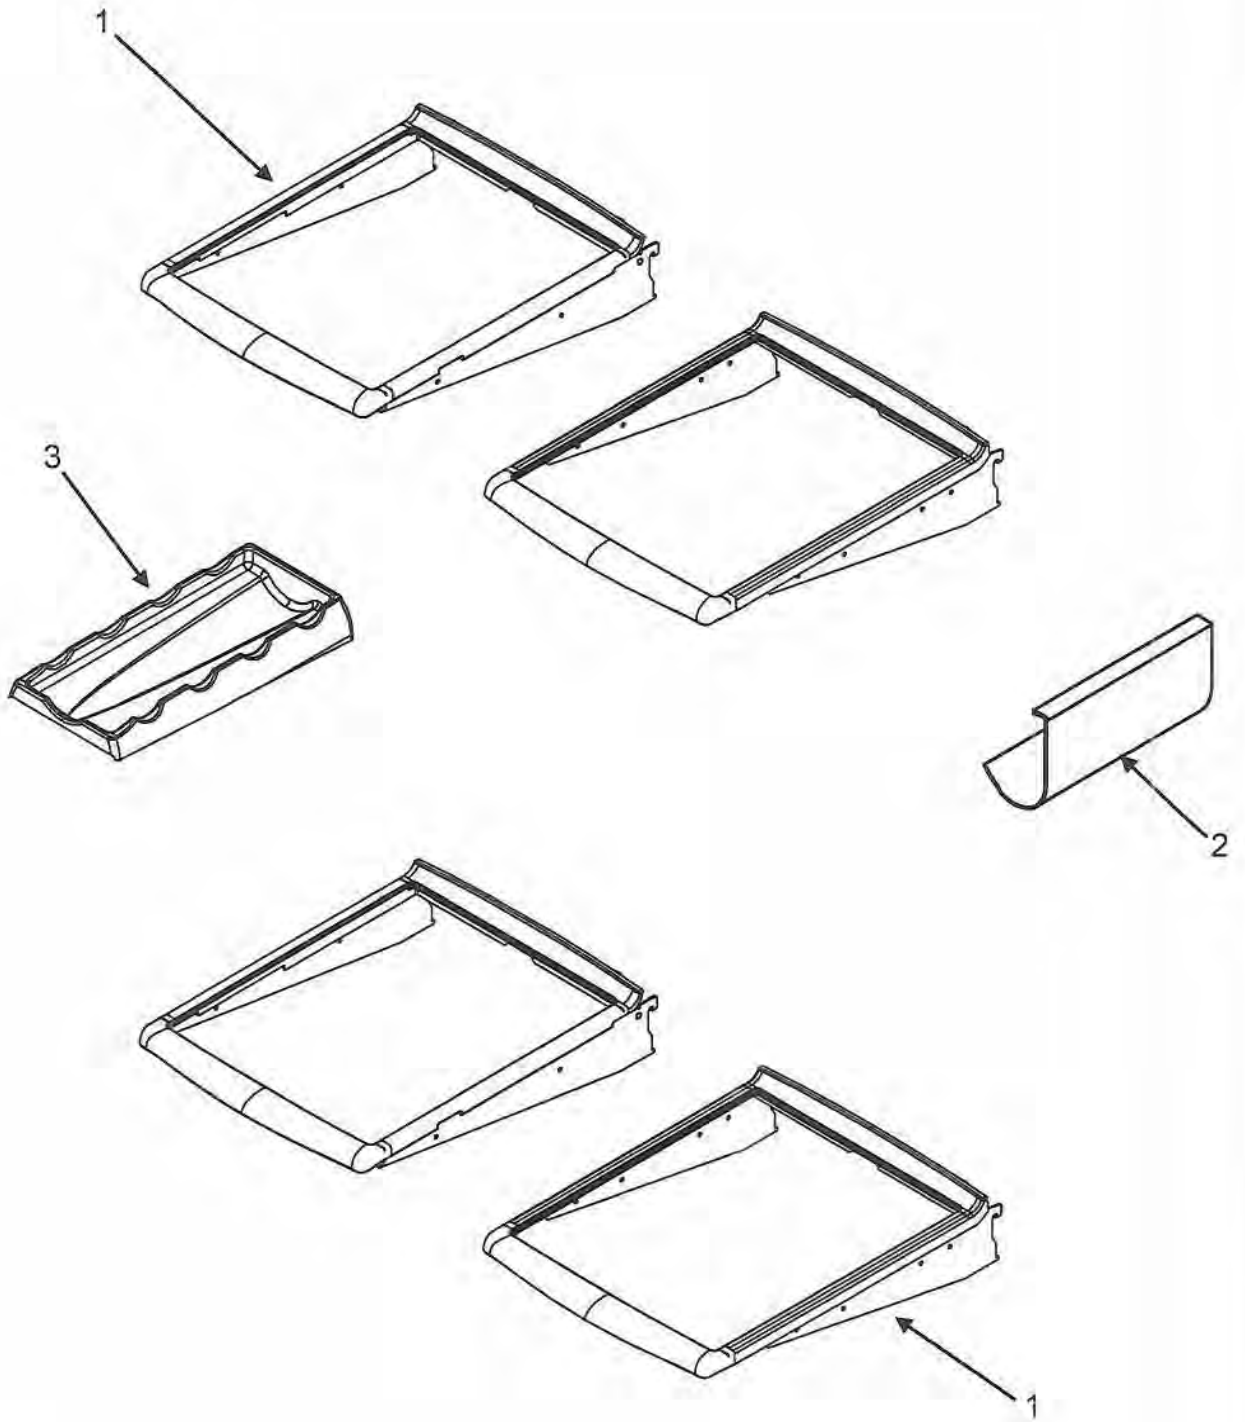

Section: REFRIGERATOR SHELVING

Model: EF36BNDFSS

EF/IF36" Refrigerator

Shelves			
Ref #	Whirlpool Part #	Dacor Part #	Description
1	67003169	102704	Shelf Glide out
2	10448903	102705	Rack, Bottle
3	67001656	102706	Bottle, Trivet
4	67005864	102707	Slide, Humidity Control
5	67002659	102708	Pan, Crisper
6	67006911	102709	Extr, Crsp Frnt
7	67002488	102710	Brace, Crisper