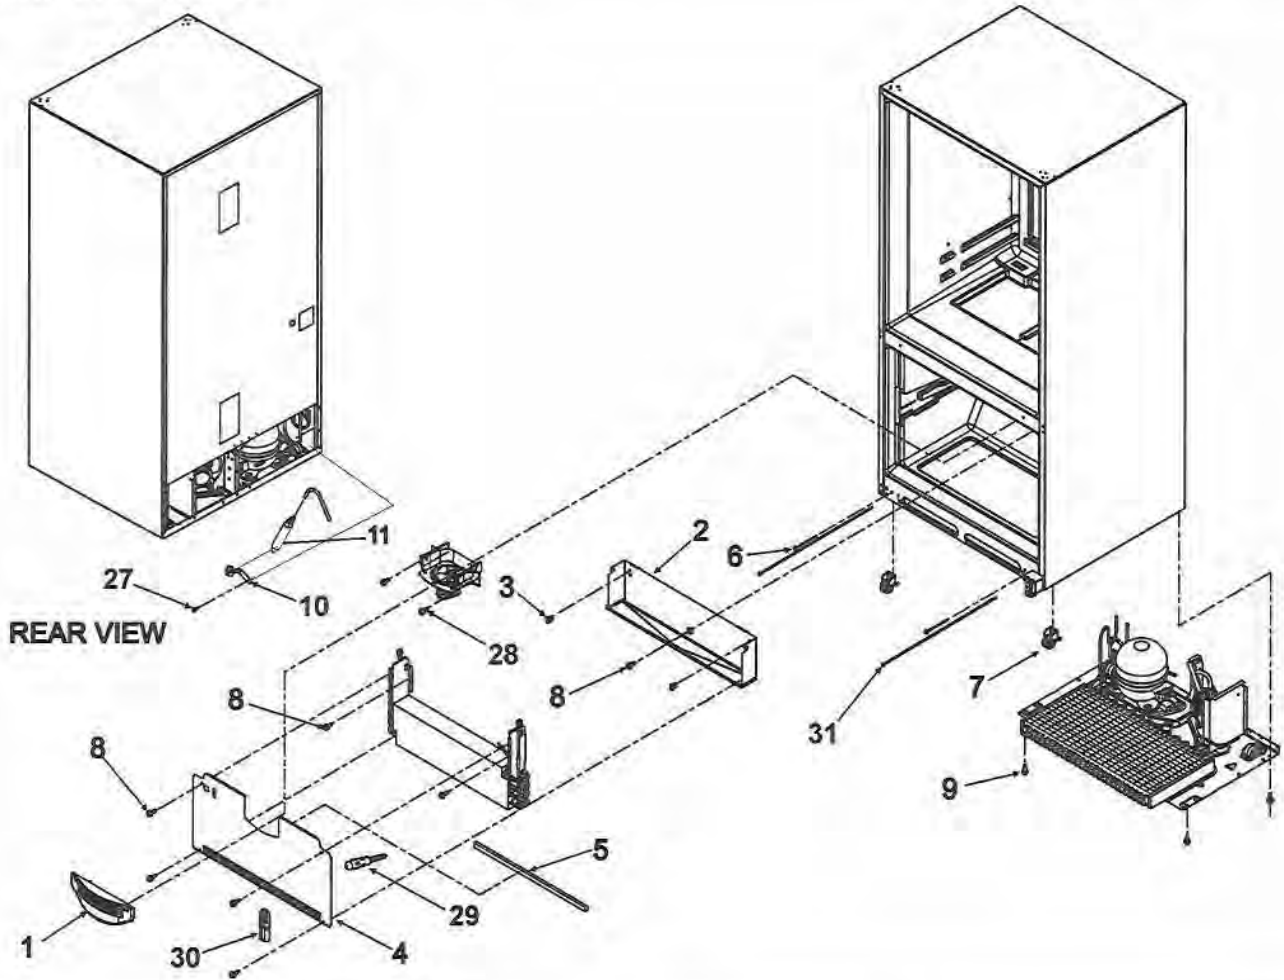

Section: EVAPORATOR/EVAP MOTOR/ROLLERS

Model: EF36BNDFSS

EF/IF36" Refrigerator

Evaporator/Evap Motor/Rollers			
Ref #	Whirlpool Part #	Dacor Part #	Description
1	67006609	102760	Grille, FZ Air
2	67002490	102761	Drip Tray
3	10623002	102762	Clip, Evaporator
4	67005873	102763	Cover-Evap
5	67002492	102764	Gasket
6	67006611	102765	Screw, Roller Adjust
7	67002227	700828	Roller Bracket Assy
8	67006425	102767	Screw
9	67006573	102768	Screw
10	10547002	102769	Drier Clip
11	B2150504	102770	Drier Clip
			Evaporator Kit (Includes Heat Shield, Evap and Instruction Sheet)
12	12002041	102771	
13	67001083	102772	Dam, Left Return
14	67001084	102773	Dam, Right Return
15	67002493	102774	Heater Evaporator
16	10428101	102775	Clip, Evap Heater
17	67002777	102776	Shroud, Evap Fan
18	67003636	102777	Motor, Evap Fan
19	67005633	102778	Clip, Evap Motor
20	67002780	102779	Grommet Fan Motor
21	12217201	102780	Fan, Evap Motor
22	67001291	102781	Foam Gasket
23	12456801	102782	Roller Bracket
24	M0286708	102783	Nut, Speed
25	67005127	102784	Roller
26	M1205302	102785	Rivet
27	67006737	102786	Screw, Clip
28	67006287	102623	Screw, Fan Assy
29	12002356	102788	Thermistor Kit
30	67003924	102789	Cover, FZ Thermistor
31	67006697	102790	Screw, Adjusting (Rod)
	67003426	102791	Thermostat, Defrost
	67005574	102792	Harness, Evap Heater