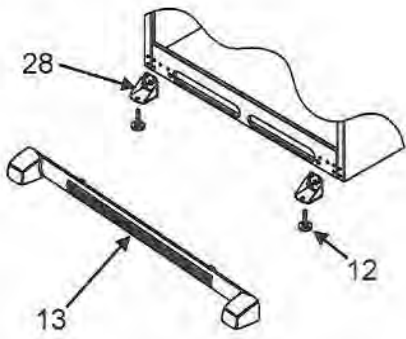

Section: INTERIOR CABINET/FRZ SHELVES/TOE GRILLE

Model: EF36BNDFSS

EF36BNDFSS

No.	PART NUMBER	DESCRIPTION	#SEE BELOW	1	2	3	4	5
1	B8381501	GASKET, DRAIN TUBE	10	1				
2	M0500703	SEAL, O RING	10	1				
3	D7753903	FUNNEL, DRAIN	10	1				
4	67006406	SCREW, ADAPTER	10	6				
5	67003485	COVER, CORNER (BLK)	10	2				
6	67001066	TUBE, DRAIN	10	1				
7	67001067	CLIP, DRAIN TUBE	10	1				
8	A3076901	PLUG, BUTTON	10	1				
9	67004732	BRACKET, DRAWER SLIDE (LT)	10	1				
	67004733	BRACKET, DRAWER SLIDE (RT)	10	1				
10	67004430	GEAR (RT)	10	1				
11	67006473	SCREW, BRACKET	10	8				
12	67003868	BRAKE, FOOT	10	2				
13	67006375	GRILLE, TOE (BLK)	10	1				
-	12627302	CLIP, TOE GRILLE	10	2				
14	67001073	RAIL, SHELF SUPPORT (CTR)	10	1				
15	67002489	RAIL, SHELF SUPPORT (LT/RT)	10	2				
16	67006360	SCREW, CTR RAIL	10	2				
17	67006400	SCREW, LT/RT RAIL	10	6				
18	67004988	BASKET, FRZ. (UPR)	10	1				
19	67004017	SHAFT, RACK	10	1				
20	67006026	BASKET, FRZ. (LWR)	10	1				
21	67004971	ADAPTER (LT)	10	1				
	67004972	ADAPTER (RT)	10	1				
22	67004127	DIVIDER, BASKET (UPR)	10	1				
23	67006608	SCREW, DIVIDER	10	1				
24	67004429	GEAR (LT)	10	1				
25	67004812	DIVIDER, BASKET (LWR)	10	1				
26	67006913	SLIDE, DRAWER	10	2				
27	67004728	CRADLE, BASKET (LT)	10	1				
	67004729	CRADLE, BASKET (RT)	10	1				
28	67006112	BRACKET, FOOT CABINET	10	2				
-	67006491	SCREW, BRACKET	10	8