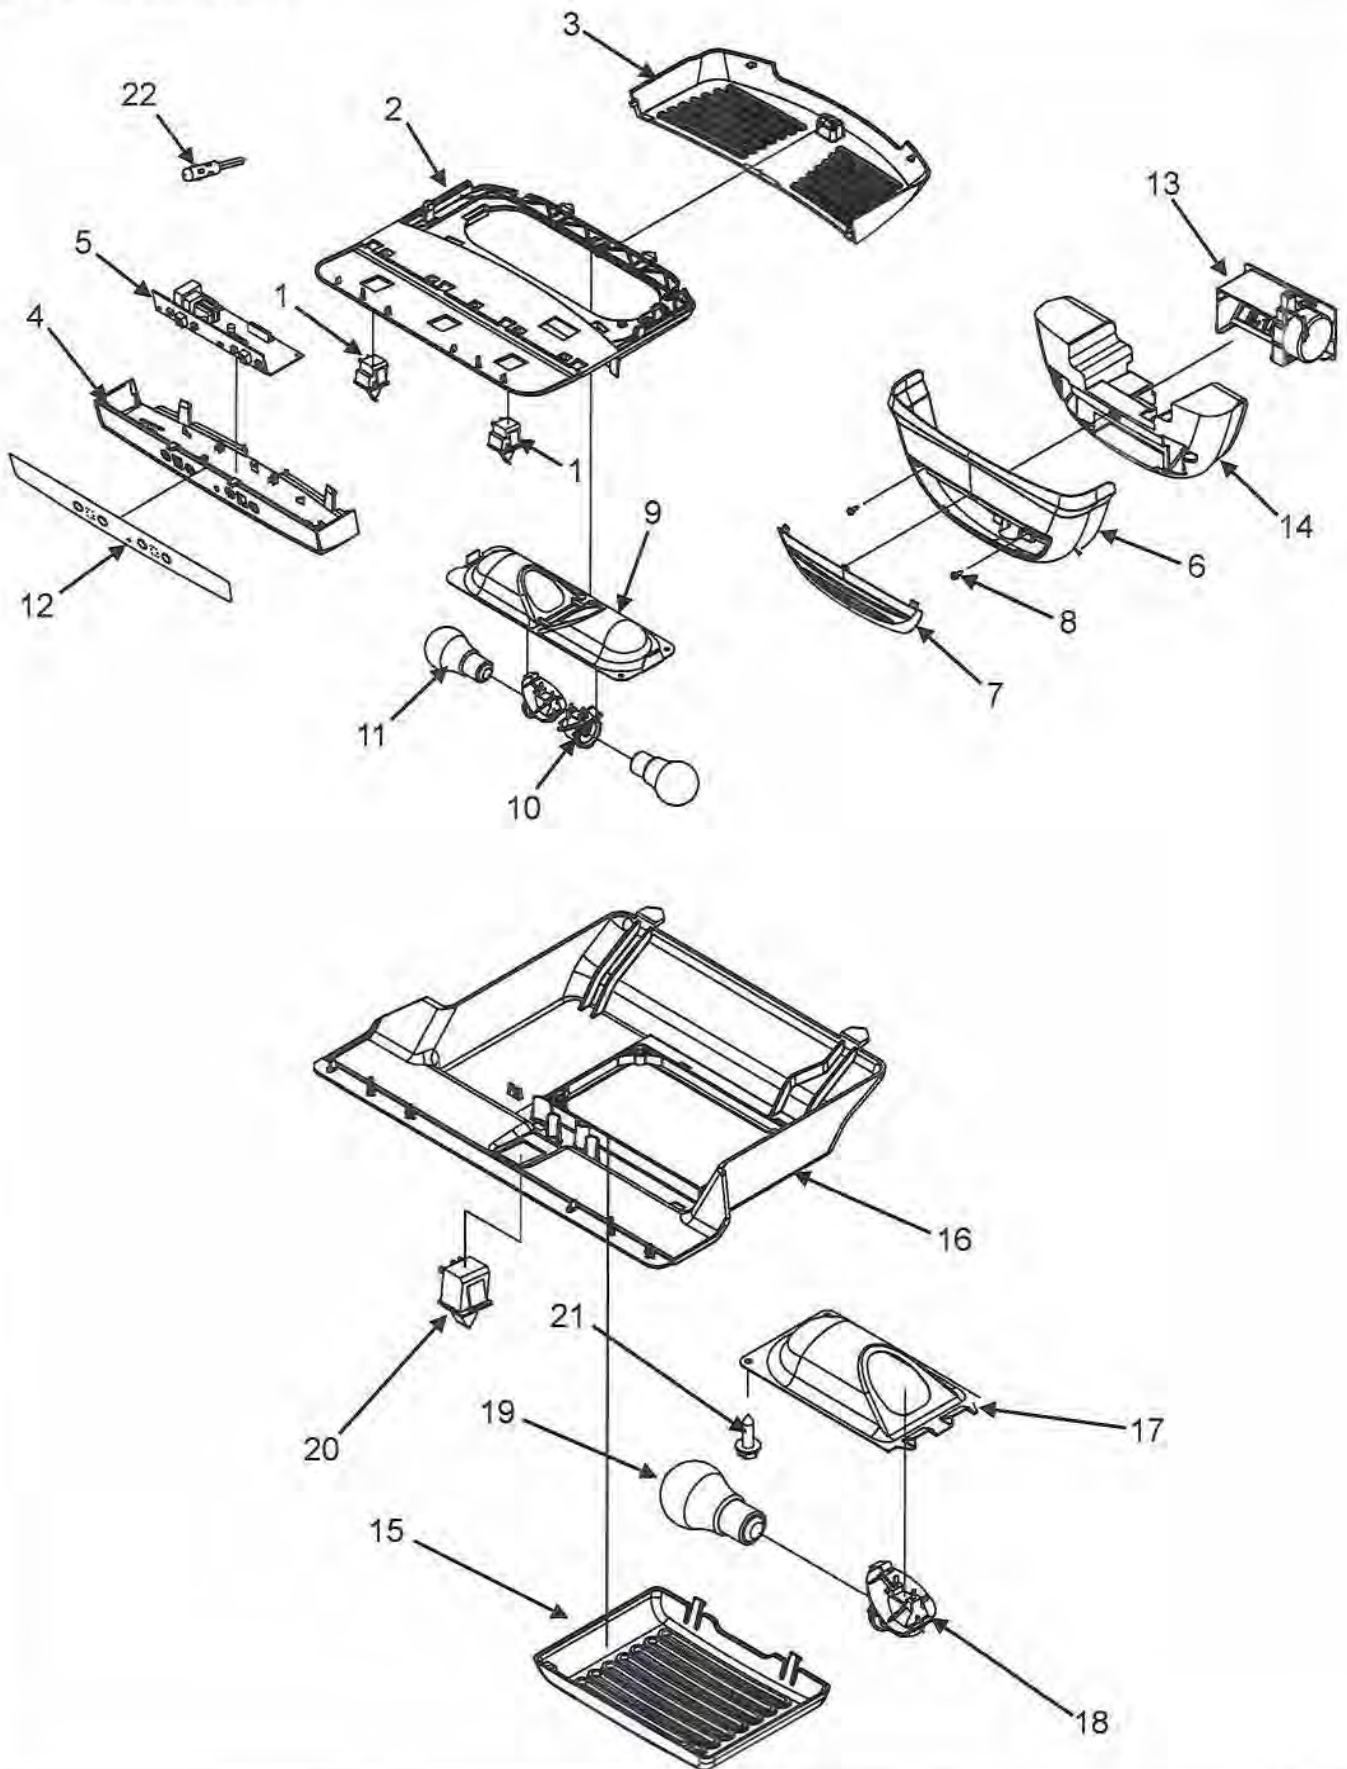

Section: CONTROLS

Model: EF36BNDFFS

EF/IF36" Refrigerator

Controls			
Ref #	Whirlpool Part #	Dacor Part #	Description
1	C3680310	102680	Switches, Light
2	67004078	102681	Module, Light
3	67003897	102682	Cover, Ref Light
4	67005444	102683	Module, Ref Control
5	67005397	102684	Control Board
6	67003899	102685	Board, Damper
7	67003900	102686	Insert, Damper Cover
8	67006602	102687	Screw, Damper Base
9	67003901	102688	Housing, Light
10	12570701	102689	Socket, Light
11	67003883	102690	Bulb, Light
12	67006910	102691	Keyboard Control
13	67006116	102692	Damper, Elec Control
14	67006604	102693	Insulation, Damper Control
15	67003905	102694	Cover, FZ Light
16	67003906	102695	Module, FZ Control
17	67001035	102696	Housing, Light
18	12570701	102697	Socket, Light
19	67003883	102690	Light Bulbs
20	67005653	102699	Switch, Light/Intlk
21	67006530	102700	Screw, Housing
22	12002356	102701	Thermistor Kit
	67005417	102702	Harness FF Control
	67006094	102703	Harness FZ Module