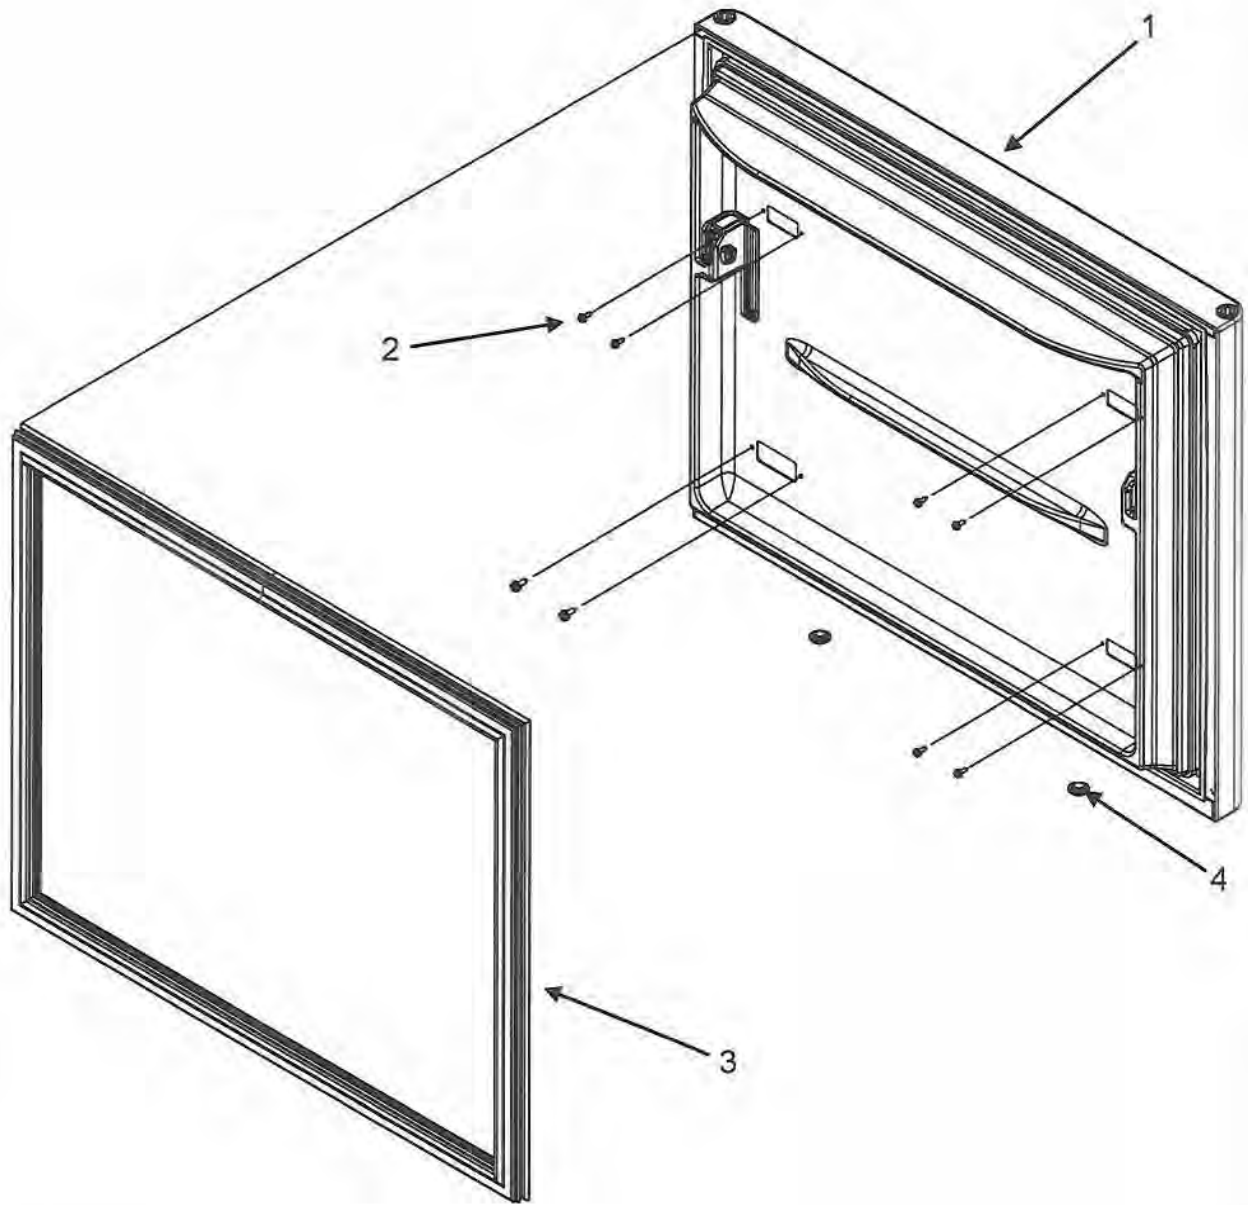

Section: LEFT REFRIGERATOR DOOR

Model: EF36BNDFSS

EF/IF36" Refrigerator

Left Refrigerator Door			
Ref #	Whirlpool Part #	Dacor Part #	Description
1	67006590	700824	Door Assy, LT Ref Foam (Stnls)
2	67006287	102623	Screw, Door Stop
3	67003547	102639	Gasket, French Door
4	12566603ED	102625	Hinge, Top (Black)
5	12684201B	102626	Cover, Top Hinge (LT-BLK)
6	67006303	102627	Screw, Top Hinge
7	67006276	102628	Stop, Door (BLK)
8	67006521	102665	Screw, Hinge Cover
9	67004838	102630	Plug, Vent (BLK)
10	67003264	102631	Vert Mullion Assy (BLK)
	67006786	102632	Screw, Mullion
11	12579702	102633	Shim, Top Hinge
12	12395501B	102634	Bushing, Top Door (BLK)
13	67003405	102635	Block, Pivot
	67006626	102636	Screw, Pivot Block
14	67002721	102637	Bushing, Bottom Door (BLK)

Section: RIGHT REFRIGERATOR DOOR

Model: EF36BNDFSS

EF/IF36" Refrigerator

Right Refrigerator Door			
Ref #	Whirlpool Part #	Dacor Part #	Description
1	67006594	700825	Door Assy, RT Ref Foam (Stnls)
2	67006287	102623	Screw, Door Stop
3	67003547	102639	Gasket, French Door (BLK)
4	12579702	102640	Shim, Top Hinge
5	67001011	102641	Hinge, Top (BLK)
6	12684202B	102642	Cover, Top Hinge (RT-BLK)
7	67006303	102627	Screw, Top Hinge
8	67006276	102628	Stop, Door (BLK)
9	67006521	102629	Screw, Hinge Cover
10	67004838	102630	Plug, Vent (BLK)
11	67003639	102647	Closure, Door (BLK)
12	67002731	102648	Bushing, Bottom Door (BLK)
13	67004978	102649	Bushing, Top Door (BLK)

Section: FREEZER DOOR

Model: EF36BNDFSS

EF/IF36" Refrigerator

Freezer Door			
Ref #	Whirlpool Part #	Dacor Part #	Description
1	67006596	700826	Door Assy., Frz Foam (stainless)
2	67006408	102650	Screw, Sm Hex Head
3	67003559	102651	Gasket, FZ Door (BLK)
4	67004838	102630	Plug. Vent (BLK)