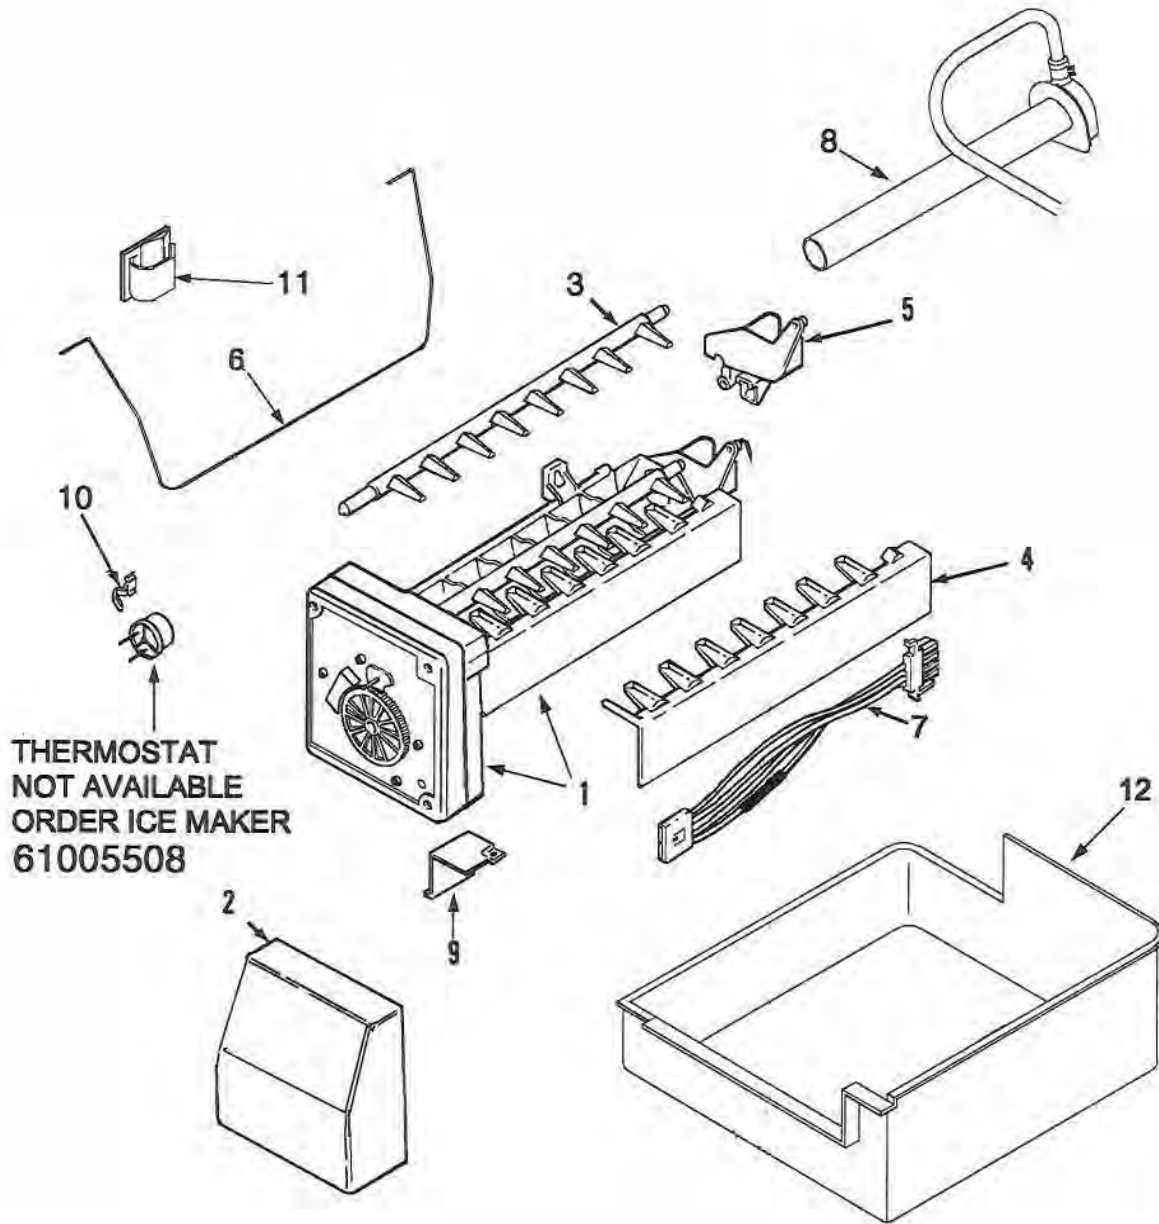

Section: ICE MAKER

Model: EF36BNDFFSS

EF/IF36" Refrigerator

Ice Maker			
Ref #	Whirlpool Part #	Dacor Part #	Description
1	61005508	700830	Ice Maker Assy
	67002823	102838	Brkt, Ice Maker
	67006287	103623	Screw, Ice Maker
2	67004710	102840	Cover, Ice Maker
3	95101-1	102841	Ejector, Ice
4	95102-1	102842	Stripper, Ice
5	95100-1	102843	Inlet, Water
6	67004028	102844	Arm, IM Shutoff
7	67006614	102845	Harness, Ice Maker
8	10463201	102846	Elbow, Fill Tube
9	95107-01	102847	Bracket, Module & Heater
	95108-1	102848	Screw, Bracket
10	95104-1	102849	Thermostat, Retainer
11	M0104106	102822	Clip Cord
12	67001255	102851	Ice Pan
	10244904	102852	Coupling
	R0131235	700831	Ice Maker Hook-up kit includes 1/4 OD X 25' Copper Tubing, Saddle Valve (Non Piercing) and 1/4" OD Compression Nut and Sleeve