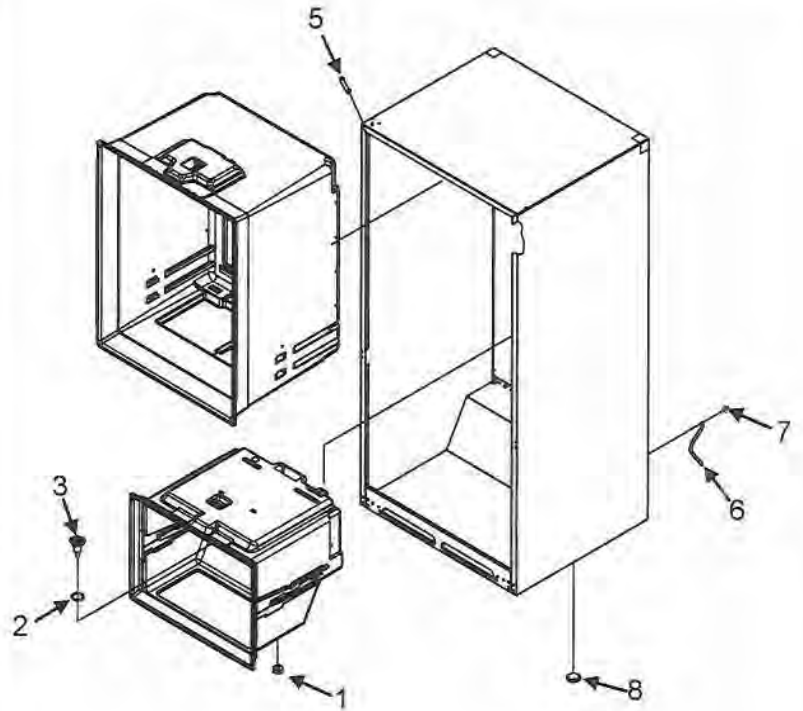

Section: INTERIOR CABINET/FRZ SHELVES/TOE GRILLE

Model: EF36BNDFSS

EF36BNDFSS

No.	PART NUMBER	DESCRIPTION	#SEE BELOW	1	2	3	4	5
1	B8381501	GASKET, DRAIN TUBE	10	1				
2	M0500703	SEAL, O RING	10	1				
3	D7753903	FUNNEL, DRAIN	10	1				
4	67006406	SCREW, ADAPTER	10	6				
5	67003485	COVER, CORNER (BLK)	10	2				
6	67001066	TUBE, DRAIN	10	1				
7	67001067	CLIP, DRAIN TUBE	10	1				
8	A3076901	PLUG, BUTTON	10	1				
9	67004732	BRACKET, DRAWER SLIDE (LT)	10	1				
	67004733	BRACKET, DRAWER SLIDE (RT)	10	1				
10	67004430	GEAR (RT)	10	1				
11	67006473	SCREW, BRACKET	10	8				
12	67003868	BRAKE, FOOT	10	2				
13	67006375	GRILLE, TOE (BLK)	10	1				
-	12627302	CLIP, TOE GRILLE	10	2				
14	67001073	RAIL, SHELF SUPPORT (CTR)	10	1				
15	67002489	RAIL, SHELF SUPPORT (LT/RT)	10	2				
16	67006360	SCREW, CTR RAIL	10	2				
17	67006400	SCREW, LT/RT RAIL	10	6				
18	67004988	BASKET, FRZ. (UPR)	10	1				
19	67004017	SHAFT, RACK	10	1				
20	67006026	BASKET, FRZ. (LWR)	10	1				
21	67004971	ADAPTER (LT)	10	1				
	67004972	ADAPTER (RT)	10	1				
22	67004127	DIVIDER, BASKET (UPR)	10	1				
23	67006608	SCREW, DIVIDER	10	1				
24	67004429	GEAR (LT)	10	1				
25	67004812	DIVIDER, BASKET (LWR)	10	1				
26	67006913	SLIDE, DRAWER	10	2				
27	67004728	CRADLE, BASKET (LT)	10	1				
	67004729	CRADLE, BASKET (RT)	10	1				
28	67006112	BRACKET, FOOT CABINET	10	2				
-	67006491	SCREW, BRACKET	10	8