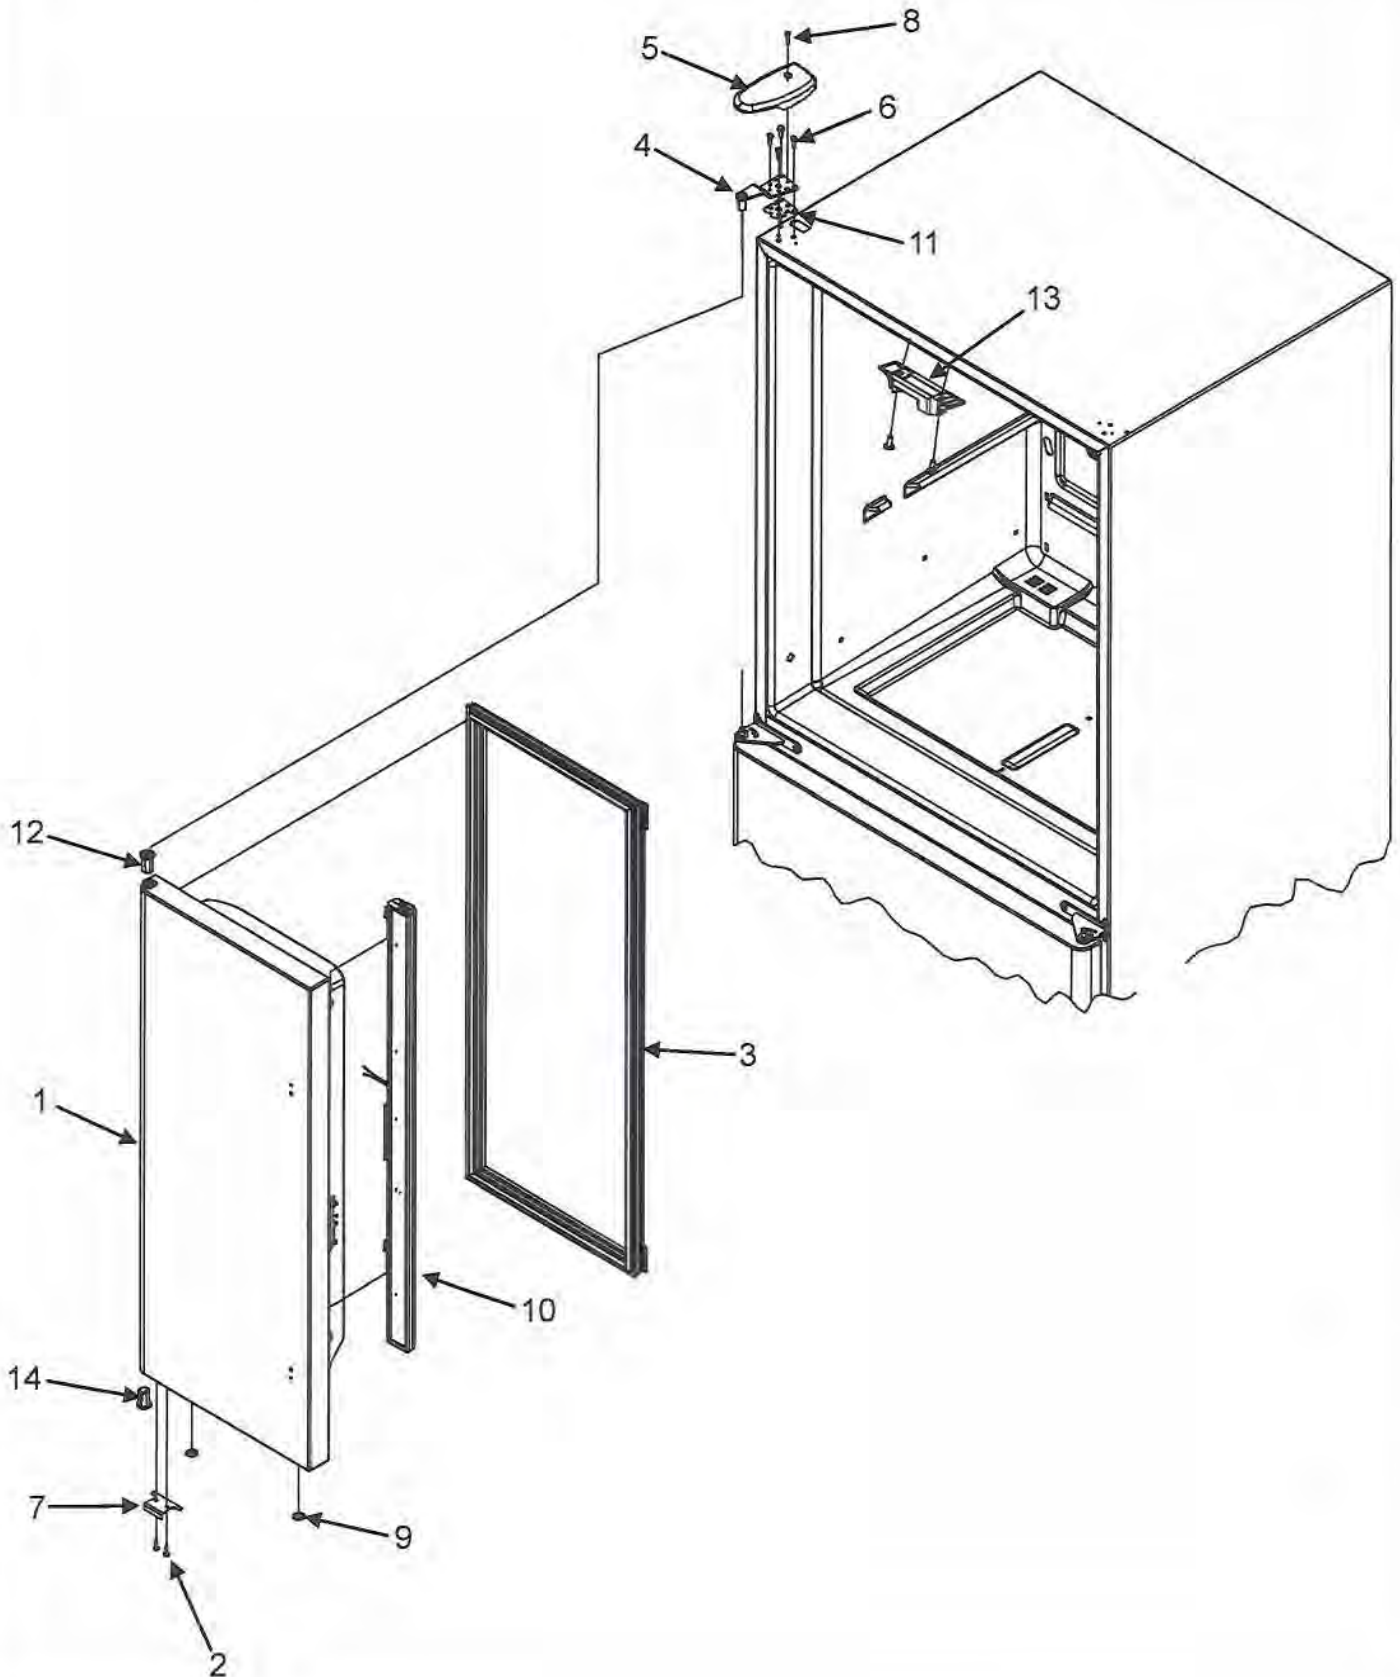

Section: HANDLES

Model: EF36BNDPSS

EF/IF36" Refrigerator

Handles			
Ref #	Whirlpool Part #	Dacor Part #	Description
1	67006898	700823	Handle Assy., Door (STNLS) includes end caps and set screws)
	67006181	102618	Screw Set (End cap to mount)
	67006182	102619	Screw, Set (end cap to handle)
2	67006900	102620	Mount, Handle
3	67006901	102621	Screw, Mount
4	670061	7272510CH	Name Plate

Section: LEFT REFRIGERATOR DOOR

Model: EF36BNDFSS

EF/IF36" Refrigerator

Left Refrigerator Door			
Ref #	Whirlpool Part #	Dacor Part #	Description
1	67006590	700824	Door Assy, LT Ref Foam (Stnls)
2	67006287	102623	Screw, Door Stop
3	67003547	102639	Gasket, French Door
4	12566603ED	102625	Hinge, Top (Black)
5	12684201B	102626	Cover, Top Hinge (LT-BLK)
6	67006303	102627	Screw, Top Hinge
7	67006276	102628	Stop, Door (BLK)
8	67006521	102665	Screw, Hinge Cover
9	67004838	102630	Plug, Vent (BLK)
10	67003264	102631	Vert Mullion Assy (BLK)
	67006786	102632	Screw, Mullion
11	12579702	102633	Shim, Top Hinge
12	12395501B	102634	Bushing, Top Door (BLK)
13	67003405	102635	Block, Pivot
	67006626	102636	Screw, Pivot Block
14	67002721	102637	Bushing, Bottom Door (BLK)

Section: RIGHT REFRIGERATOR DOOR

Model: EF36BNDFSS

EF/IF36" Refrigerator

Right Refrigerator Door			
Ref #	Whirlpool Part #	Dacor Part #	Description
1	67006594	700825	Door Assy, RT Ref Foam (Stnls)
2	67006287	102623	Screw, Door Stop
3	67003547	102639	Gasket, French Door (BLK)
4	12579702	102640	Shim, Top Hinge
5	67001011	102641	Hinge, Top (BLK)
6	12684202B	102642	Cover, Top Hinge (RT-BLK)
7	67006303	102627	Screw, Top Hinge
8	67006276	102628	Stop, Door (BLK)
9	67006521	102629	Screw, Hinge Cover
10	67004838	102630	Plug, Vent (BLK)
11	67003639	102647	Closure, Door (BLK)
12	67002731	102648	Bushing, Bottom Door (BLK)
13	67004978	102649	Bushing, Top Door (BLK)