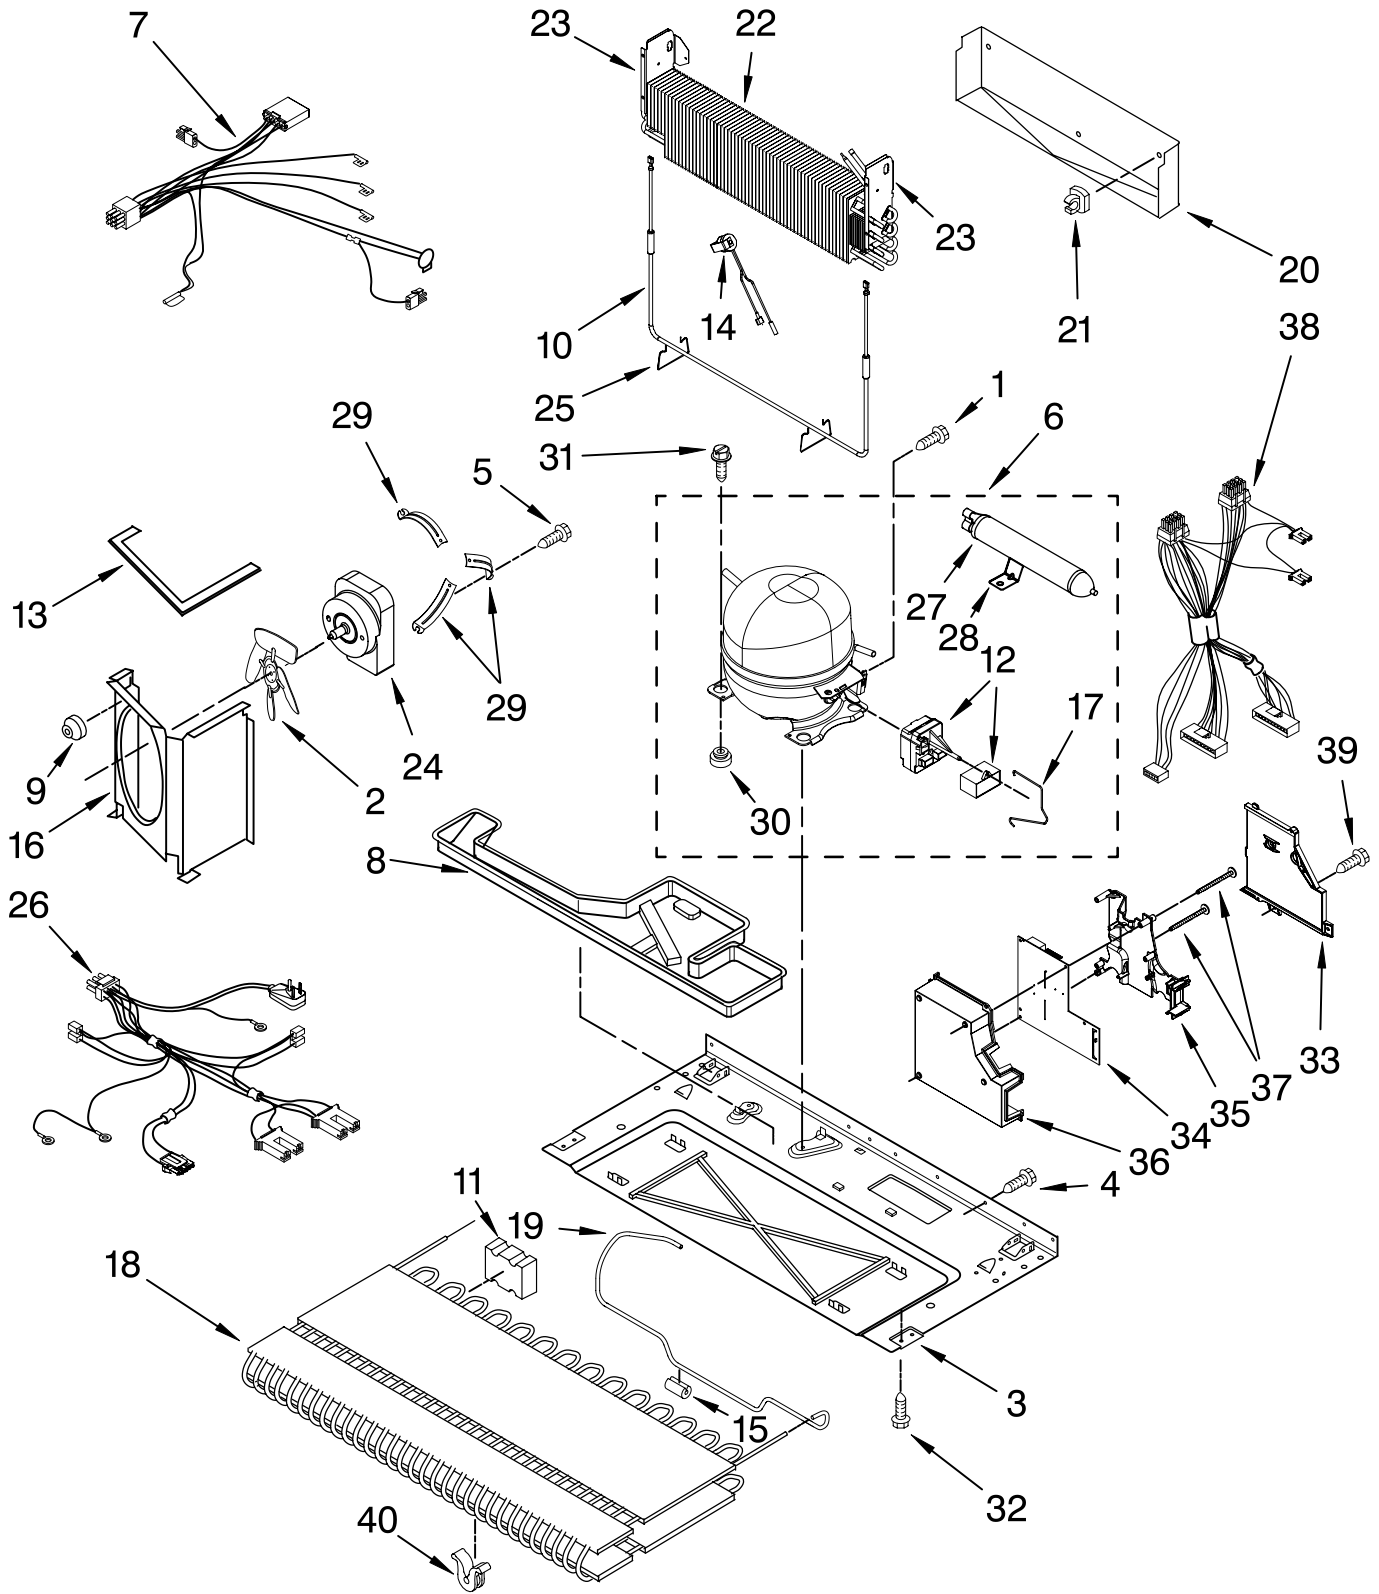

EF36BNNFSS - Unit

EF36BNNFSS - Unit Parts

Ref #	Dacor #	Whirlpool #	Description
1	102794	67006433	Screw
2	102914	W10156818	Blade, Fan
3	102803	67005889	Basepan
4	102767	67006425	Screw (2)
5	102810	67004954	Screw (3)
6	106703	W10134623	Compressor Kit
7	106704	W10171661	Harness, Evap Heater
8	106272	67007175	Pan, Drain
9	102805	61004743	Grommet (3)
10	102774	67002493	Heater, Defrost
11	106259	67005491	Block, Condenser
12	102795	67005560	Relay Asy.
13	106258	61003210	Gasket
14	106297	W10165425	Thermostat, Def.
15	102802	67005680	Grommet (2)
16	106705	12575309	Shroud
17	106271	67007052	Clip, Capacitor
18	102806	67006131	Condenser
19	106706	W10134293	Tube, Discharge
20	102761	67002490	Tray, Drip
21	102762	10623002	Clip, Evaporator
22	102771	12002041	Evaporator Kit
23	102773	67001084	Dam, Right
23	102772	67001083	Dam, Left
24	102799	67004432	Motor, Fan
25	102775	10428101	Clip, Heater
26	106707	13060202	Harness, Unit w/ Power Cord
27	106708	W10143759	Drier
28	106253	10547003	Clip, Drier
29	102809	67004953	Bracket, Fan Motor
30	106709	W10169124	Grommet (4)
31	102793	67006432	Screw (3)
32	102768	67006573	Screw (4)
33	102831	67005421	Cover, HV Box
34	106710	W10205114	Board, HV Control
35	102835	67005418	Spacer, HV box
36	102834	67004969	Box, HV
37	106268	67006550	Screw (2)
38	106711	12972902	Harness, HV
39	102832	67006615	Screw, Cover
40	106288	W10137529	Grommet, Cond. (4)

Following parts are not illustrated and are optional parts not included.

Dacor #	Whirlpool #	Description
103840	978025	Valve, Access 1/4"
103841	978026	Valve, Access 5/16"
103842	978027	Valve, Access 3/8"
103843	978028	Valve, Access 1/2"
103844	978029	Valve, Access 5/8"
103845	978030	Valve, Access 3/4"
106249	876764	Valve, Access 3/16"