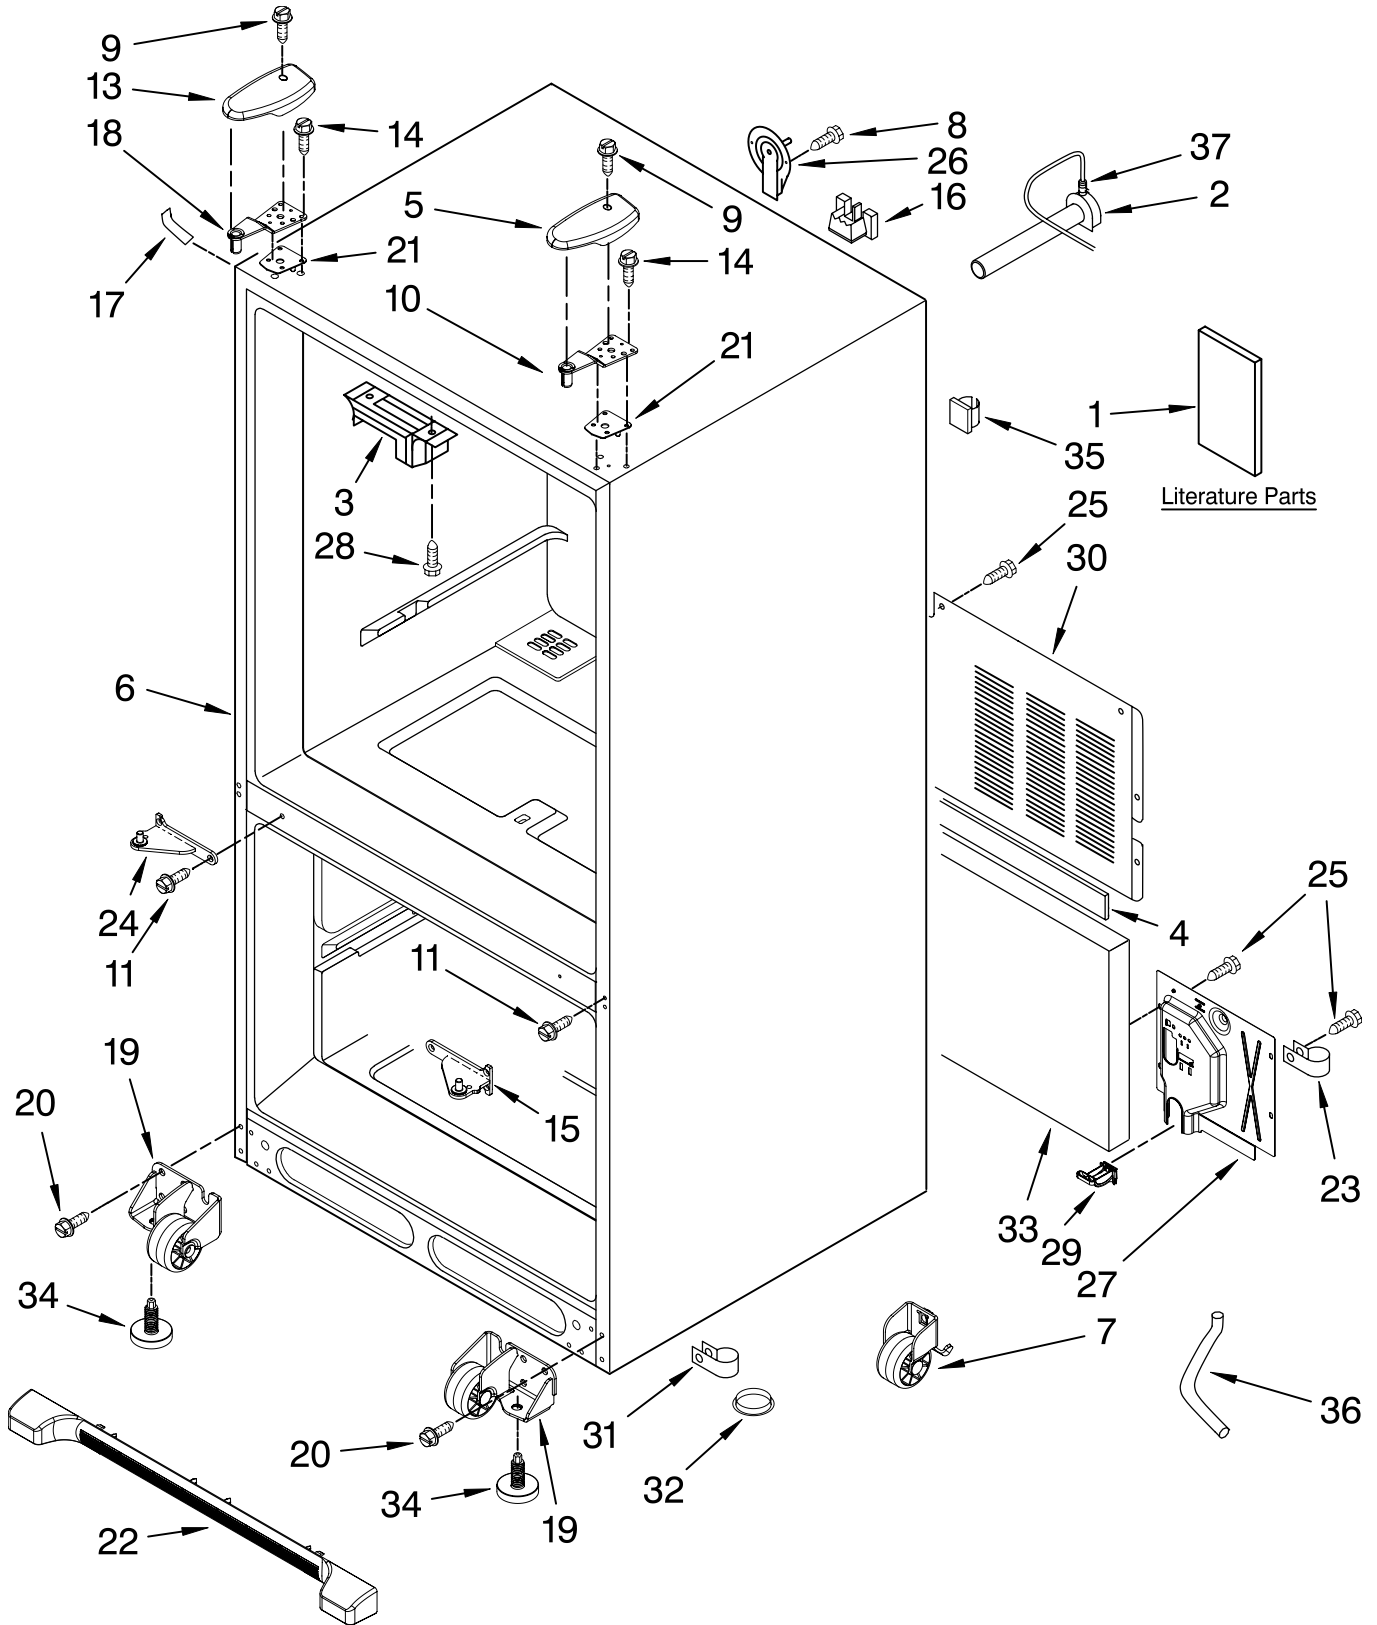

The Life of the Kitchen.®

PARTS CATALOG

EF36BNNFSS

Page #	Sheet Title
1	Cabinet
3	Freezer Liner
5	Refrigerator Liner
7	Refrigerator Door
9	Unit
11	Shelf
13	Freezer Door Parts
14	Ice Maker

EF36BNNFSS - Cabinet

EF36BNNFSS - Cabinet Parts

Ref #	Dacor #	Whirlpool #	Description
1	N/A	N/A	Literature Parts
2	106287	W10137519	Elbow, Fill Tube
3	102635	67003405	Block, Pivot
4	102816	B5759649	Gasket
5	106667	12629801AP	Cover, Right Hinge, Apollo Grey
6	N/A	N/A	Cabinet (Not Serviceable)
7	106668	67005149	Roller Asy. (Rear)
8	102623	67006287	Screw
9	102629	67006521	Screw
10	106669	12626910ED	Hinge, Top Right
11	102662	67006380	Screw (6)
13	106670	12629803AP	Cover, Left Hinge, Apollo Grey
14	102627	67006303	Screw (6)
15	106671	12655102AP	Hinge, Center (RT), Apollo Grey
16	102817	67004092	Block, Fill Tube
17	106672	W10191102	Cover, Corner (2), Apollo Grey
18	106673	12626911ED	Hinge, Top Left
19	106674	W10237085	Roller Asy. (Front, Right)
19	106676	W10237087	Roller Asy. (Front, Left)
20	106601	67006564	Screw (8)
21	102633	12579702	Shim, Hinge
22	106677	W10120000	Grille, Toe, Apollo Grey
23	102824	M0108105	Clamp, Tube
24	106671	12655102AP	Hinge, Center (LT), Apollo Grey
25	102767	67006425	Screw (10)
26	102825	67003331	Cover, Water Line
27	106679	12751509	Cover, Water Valve
28	106602	67006669	Screw (2)
29	102829	67004101	Sweep, Dual Tube
30	106680	67006102	Cover, Unit
31	106681	W10157973	Clip, Drain Tube
32	102734	A3076901	Plug, Button
33	102828	67003796	Insulation, Sound
34	106289	W10141622	Brake, Foot
35	102822	M0104106	Clip (2)
36	106296	W10164397	Tube, Drain
37	102823	M0114003	Clip