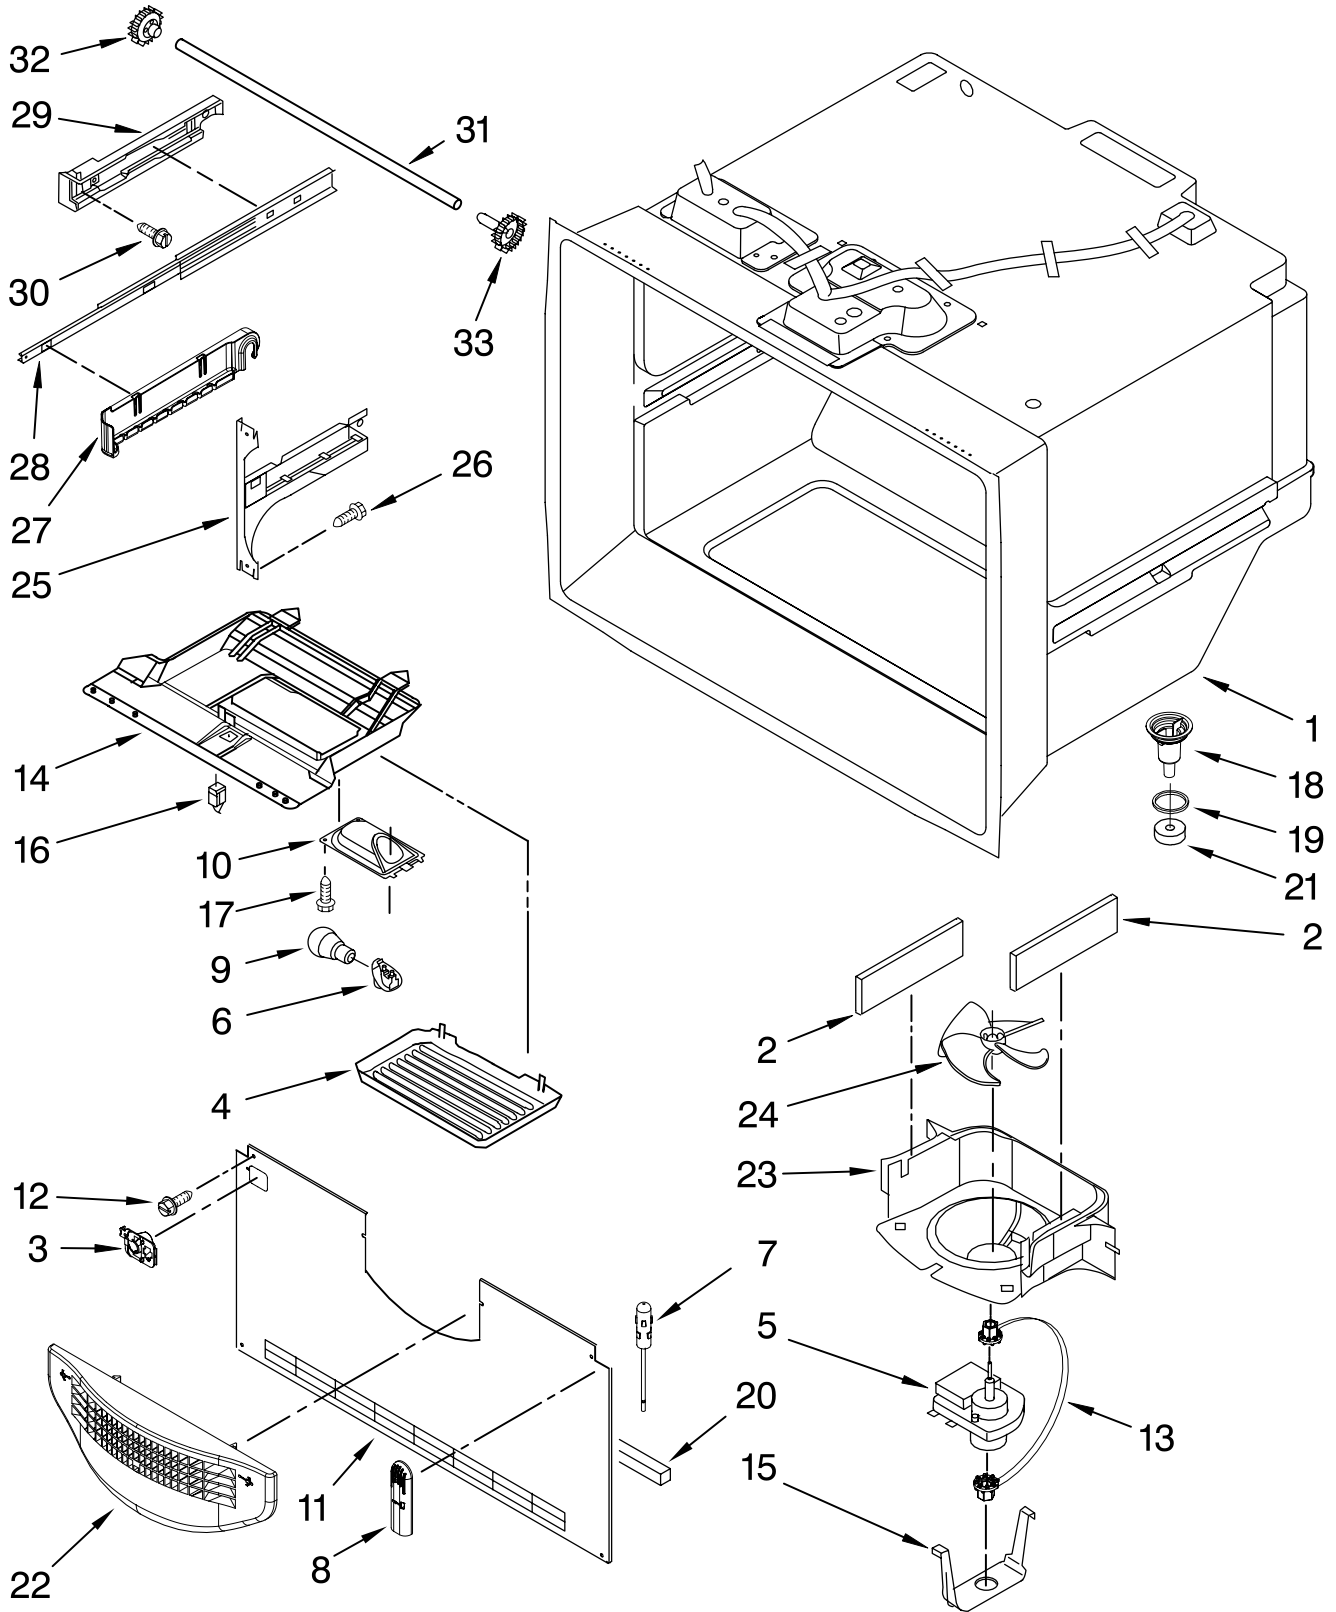

EF36BNNFSS - Freezer Liner

EF36BNNFSS - Freezer Liner Parts

Ref #	Dacor #	Whirlpool #	Description
1	N/A	N/A	Liner (Not Serviceable)
2	102781	67001291	Gasket, Foam
3	106261	67005874	Guide, Fill Tube
4	102694	67003905	Cover, Light
5	106682	W10199049	Motor, Evaporator
6	102697	Y12570701	Socket, Light
7	102701	12002355	Thermistor
8	102789	67003924	Cover, Thermistor
9	106276	A0282812	Bulb, Light
10	102696	67001035	Housing, Light
11	102763	67005873	Cover, Evaporator
12	102767	67006425	Screw (4)
13	106683	W10150583	Grommet
14	102695	67003906	Housing, Light
15	106684	4344219	Clip, Evap Motor
16	102699	67005653	Switch, Light
17	102700	67006530	Screw
18	102729	D7753903	Funnel, Drain
19	102728	M0500703	Seal
20	102764	67002492	Gasket, Bottom
21	102727	B8381501	Gasket
22	106301	W10175909	Grille, Fz Air
23	106298	W10167023	Shroud, Evap Fan
24	103865	2169142	Blade, Fan (Evaporator)
25	106277	W10119064	Bracket, Door Left
25	106278	W10119295	Bracket, Door Right
26	102738	67006473	Screw (8)
27	106685	12846703	Cradle, Basket Left
27	106686	12846704	Cradle, Basket Right
28	106303	W10180420	Slide, Drawer (2)
29	106687	12846608	Adapter, Slide Left
29	106688	12846607	Adapter, Slide Right
30	102730	67006406	Screw (6)
31	102747	67004017	Shaft
32	106254	12002497	Gear (Left, Includes Item 33)
33	106254	12002497	Gear (Right, Includes Item 32)
-	106262	67006095	Harness, Fz Module (Not Shown)