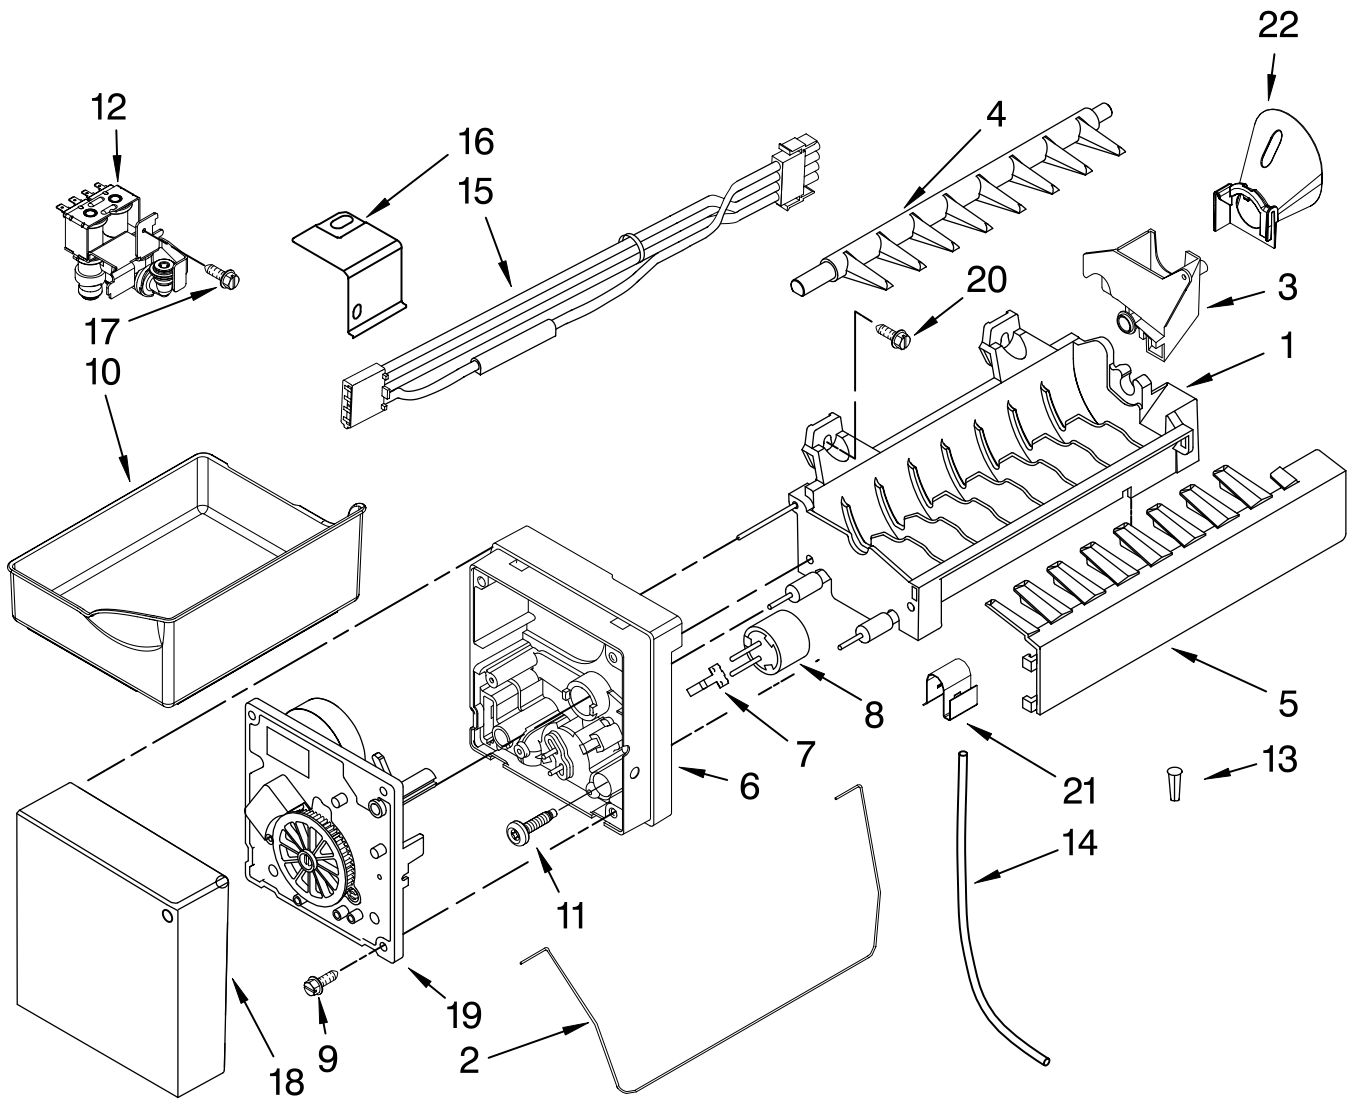

EF36BNNFSS - Ice Maker

EF36BNNFSS - Ice Maker Parts

Ref #	Dacor #	Whirlpool #	Description
1	104042	W10122527	Mold & Heater Assembly
2	102844	67004028	Arm, Shutoff
3	106248	628515	Cup, Fill
4	106246	627843	Ejector
5	103867	2182124	Ice Stripper
6	106250	2194712	Support, Housing
7	103981	2315522	Retainer, Thermostat
8	104091	627985	Thermostat
9	104085	489464	Screw (3)
10	106719	W10171529	Pan, Ice
11	104026	8533917	Screw (2)
12	102821	67006531	Valve, Water Inlet
13	102820	A3223101	Insert, Tube
14	102819	67003729	Tubing, Plastic
15	106720	W10146389	Harness, Ice Maker
16	106251	2256086	Bracket, Ice Maker
17	102815	67006662	Screw
18	102840	67004710	Cover
19	106245	626678	Module Assembly
20	104081	489276	Screw (3)
21	106247	628379	Clip
22	106260	67005603	Funnel, Fill Tube
-	106721	D7824706Q	Ice Maker Assembly
-	102852	10244904	Coupling (Not Shown)