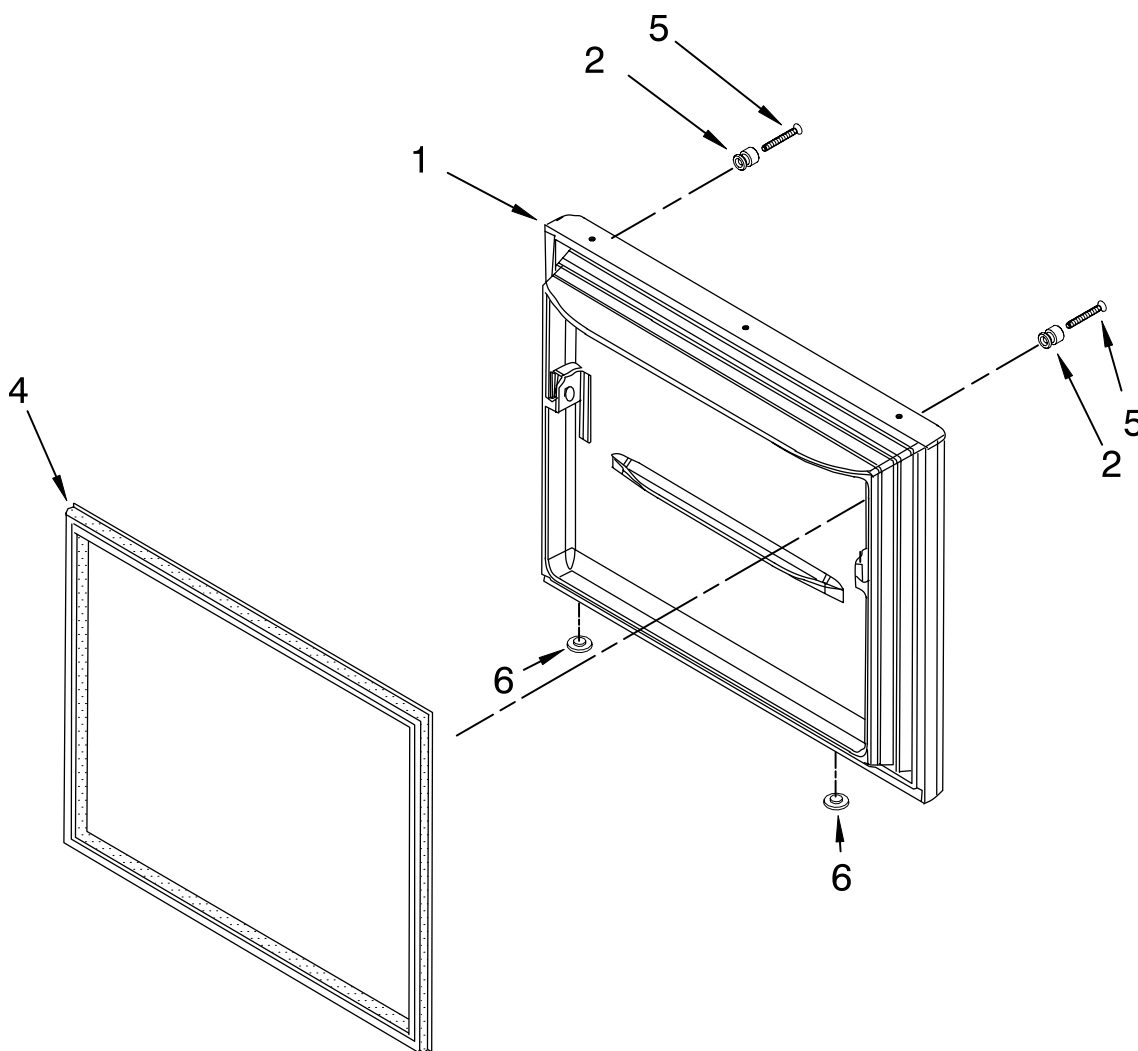

EF36BNNFSS - Freezer Door Parts

Ref #	Dacor #	Whirlpool #	Description
1	N/A	13092246SQ	Door, Freezer Stainless
2	106263	67006109	Mount, Handle
4	106718	W10164042	Gasket, Door Black
5	106286	W10133608	Screw
6	102630	67004838	Plug, Button (2) Black