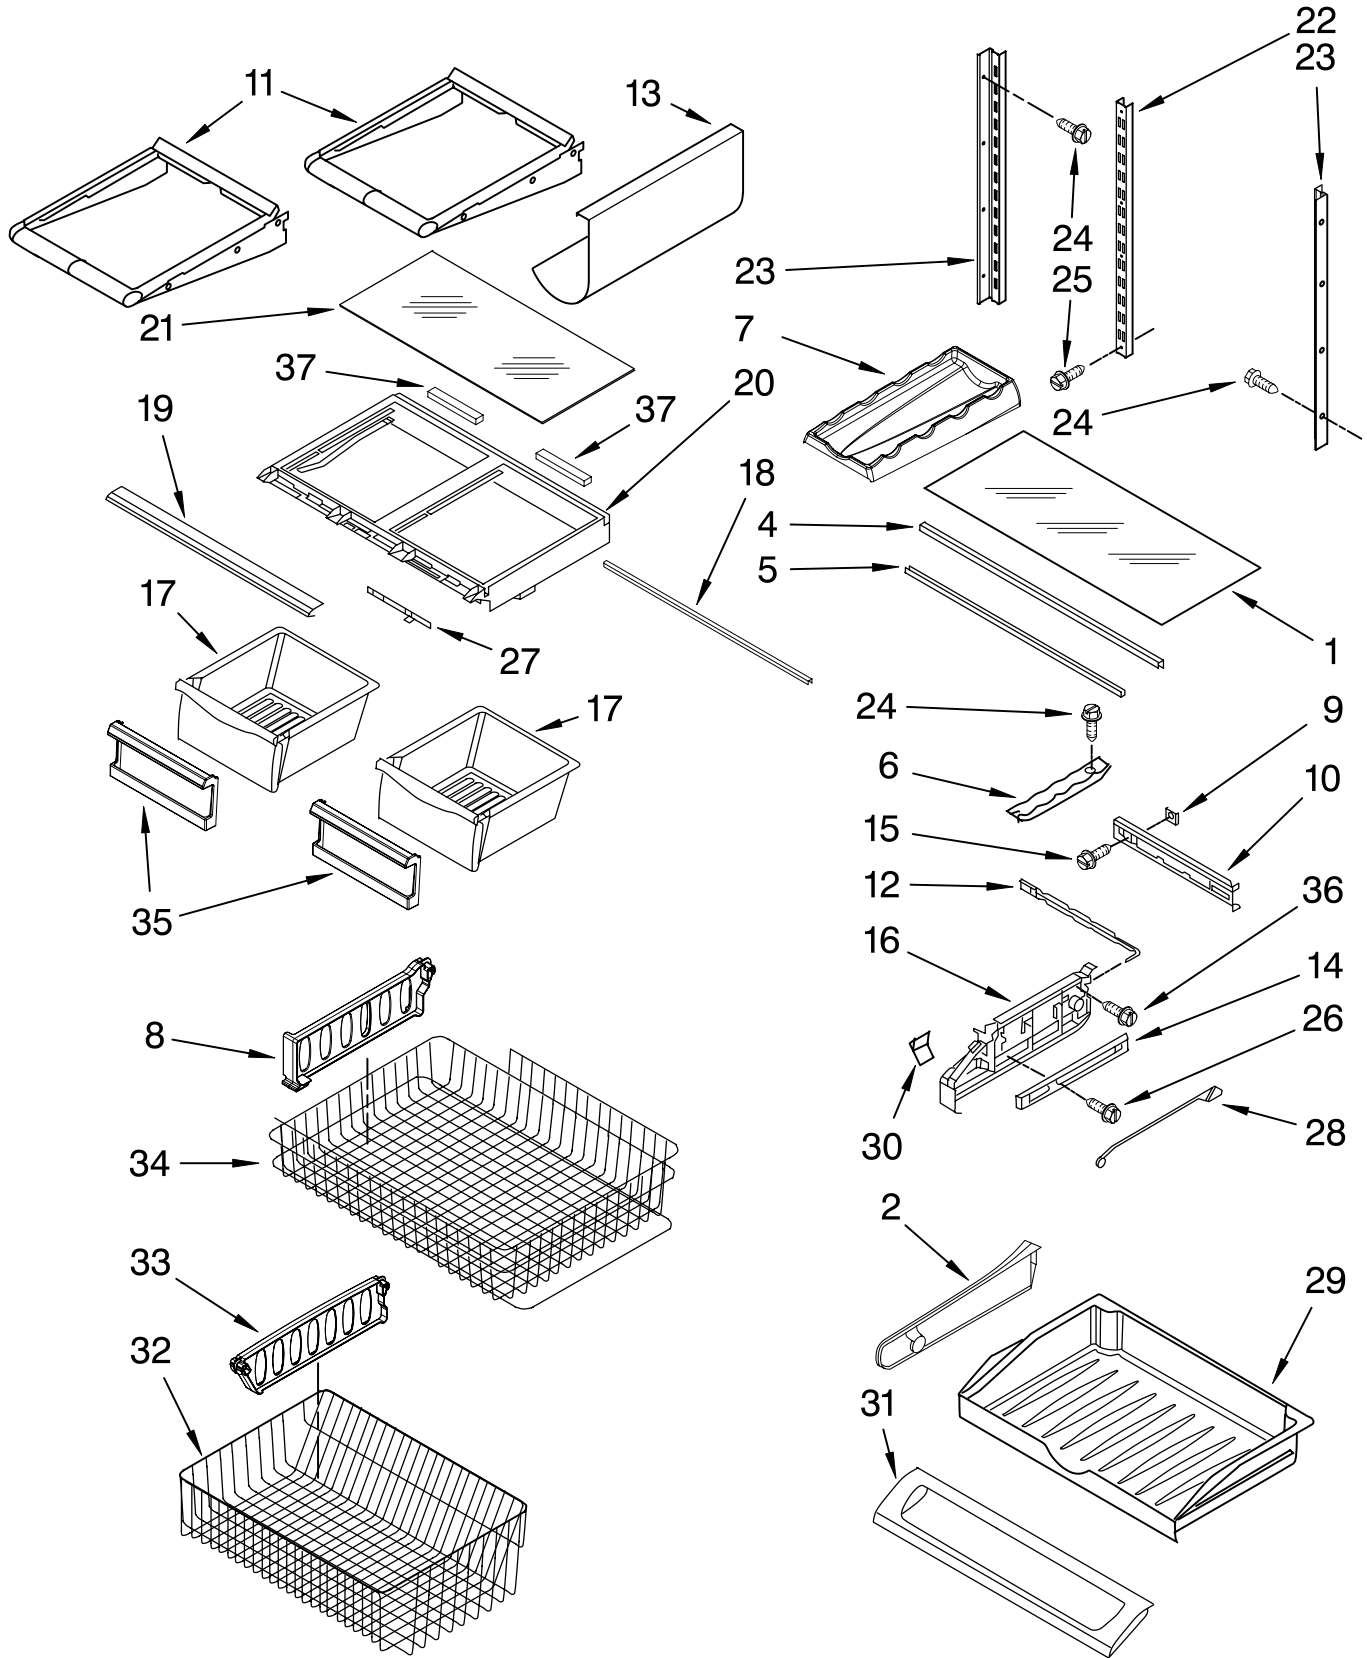

EF36BNNFSS - Shelf

EF36BNNFSS - Shelf Parts

Ref #	Dacor #	Whirlpool #	Description
1	102711	67002332	Glass, Pantry
2	102766	67002321	Divider, Pantry Drawer
4	102712	67006010	Extra, Glass Support (2)
5	102716	67002330	Brace, Pantry (2)
6	102717	67001719	Track, Pantry
7	102706	67001656	Trivet, Wine
8	106712	W10171557	Divider, Upper Basket
9	102720	67002329	Gasket, Pantry
10	102719	67005625	Housing, Control
11	106713	12463911	Shelf, Glide (4)
12	102721	67003793	Slide, Temperature
13	102705	10448903	Rack, Bottle
14	106270	67007026	Glide, Drawer (2)
15	102679	67006400	Screw
16	102713	67005862	Endcap, Pantry, Left
16	102714	67006912	Endcap, Pantry, Right
17	102708	67002659	Pan, Crisper (2)
18	102710	67002488	Brace, Crisper
19	102709	67006911	Trim, Crisper
20	103547	67006185	Frame, Crisper
21	103546	67006655	Glass, Crisper Cover
22	102742	67001073	Ladder, Center
23	102743	67002489	Ladder, Side
24	102679	67006400	Screw (6)
25	102744	67006360	Screw (2)
26	102623	67006287	Screw (4)
27	102707	67005864	Slide, Humidity Control
28	102725	67003794	Rod, Temperature Control
29	102726	67003530	Drawer, Pantry
30	102724	67003791	Knob, Temperature Control
31	700827	67005899	Door, Pantry Drawer
32	106714	W10150040	Basket, Freezer (Lower)
33	106715	W10150061	Divider, Lower Basket
34	106716	W10188805	Basket, Freezer (Upper)
35	103548	67005909	Front, Crisper Pan
36	102715	67006415	Screw (4)
37	106302	W10177506	Gasket