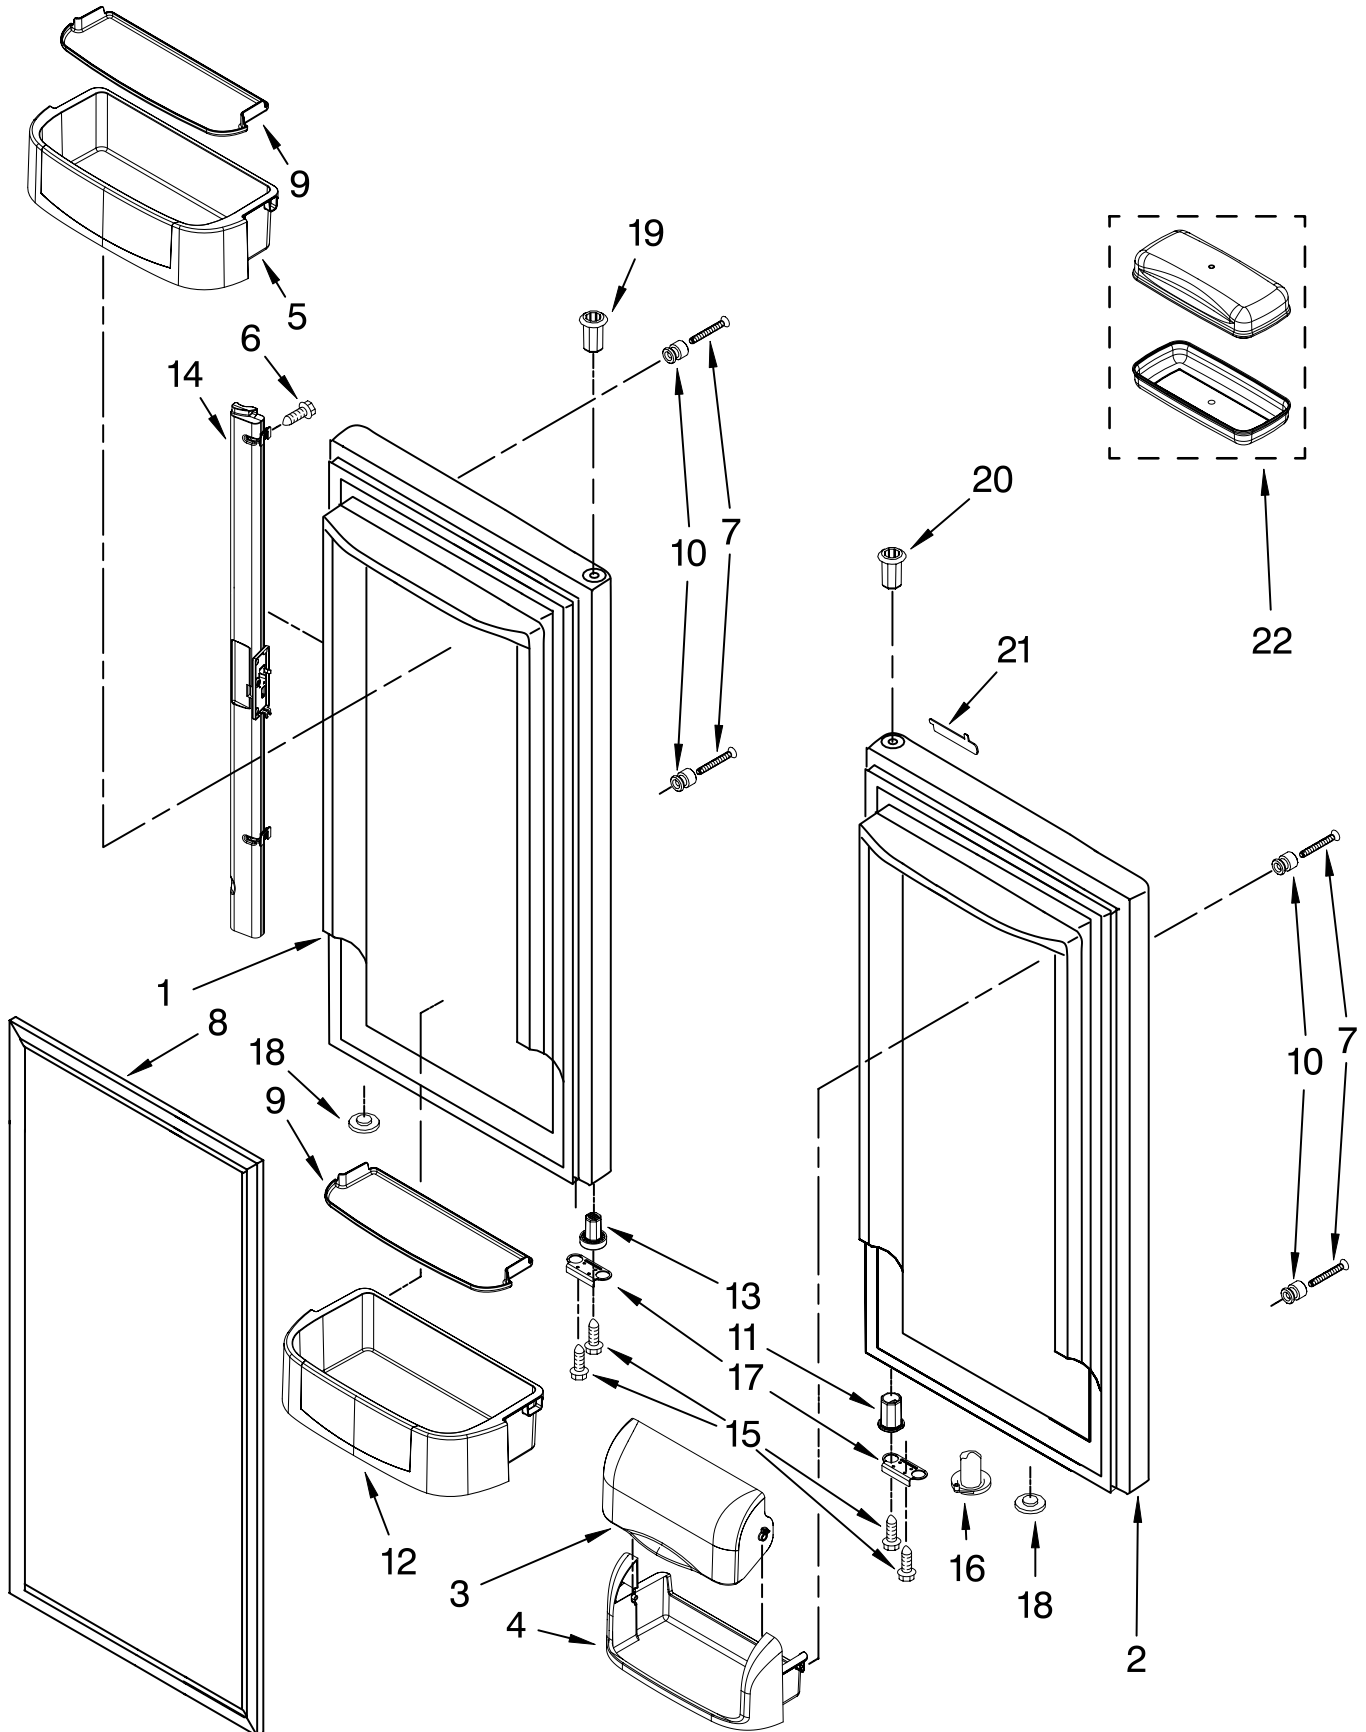

EF36BNNFSS - Refrigerator Door

EF36BNNFSS - Refrigerator Door Parts

Ref #	Dacor #	Whirlpool #	Description
1	106693	13023975SQ	Door, Left Stainless
2	106694	13024056SQ	Door, Right Stainless
3	102654	67003637	Door, Dairy
4	102653	67001279	Tray, Dairy
5	102655	67003775	Bin, Shelf (3) (Medium)
6	102632	67006786	Screw
7	106286	W10133608	Screw
8	106695	W10179332	Gasket, Door (2), Apollo Grey
9	102659	67006906	Gripper, Medium Bucket
9	102663	67006907	Gripper, Gallon Bucket
10	106263	67006109	Mount, Handle
11	106696	12028601AP	Bushing, Door (Bottom Right)
12	102656	67005258	Bin, Shelf (2) (Gallon)
13	106697	12699301AP	Bushing, Door (Bottom Left)
14	106698	W10199882	Mullion, Door, Apollo Grey
15	102623	67006287	Screw
16	106699	W10191100	Closure, Door, Apollo Grey
17	106700	10447114	Stop, Door, Apollo Grey
18	102630	67004838	Plug, Button Black
19	106701	12395501AP	Bushing, Door (Upper Left), Apollo Grey
20	106702	10961006AP	Bushing, Door (Upper Right), Apollo Grey
21	102622	67006172	Nameplate
22	106265	67006229	Dish Asy, Butter