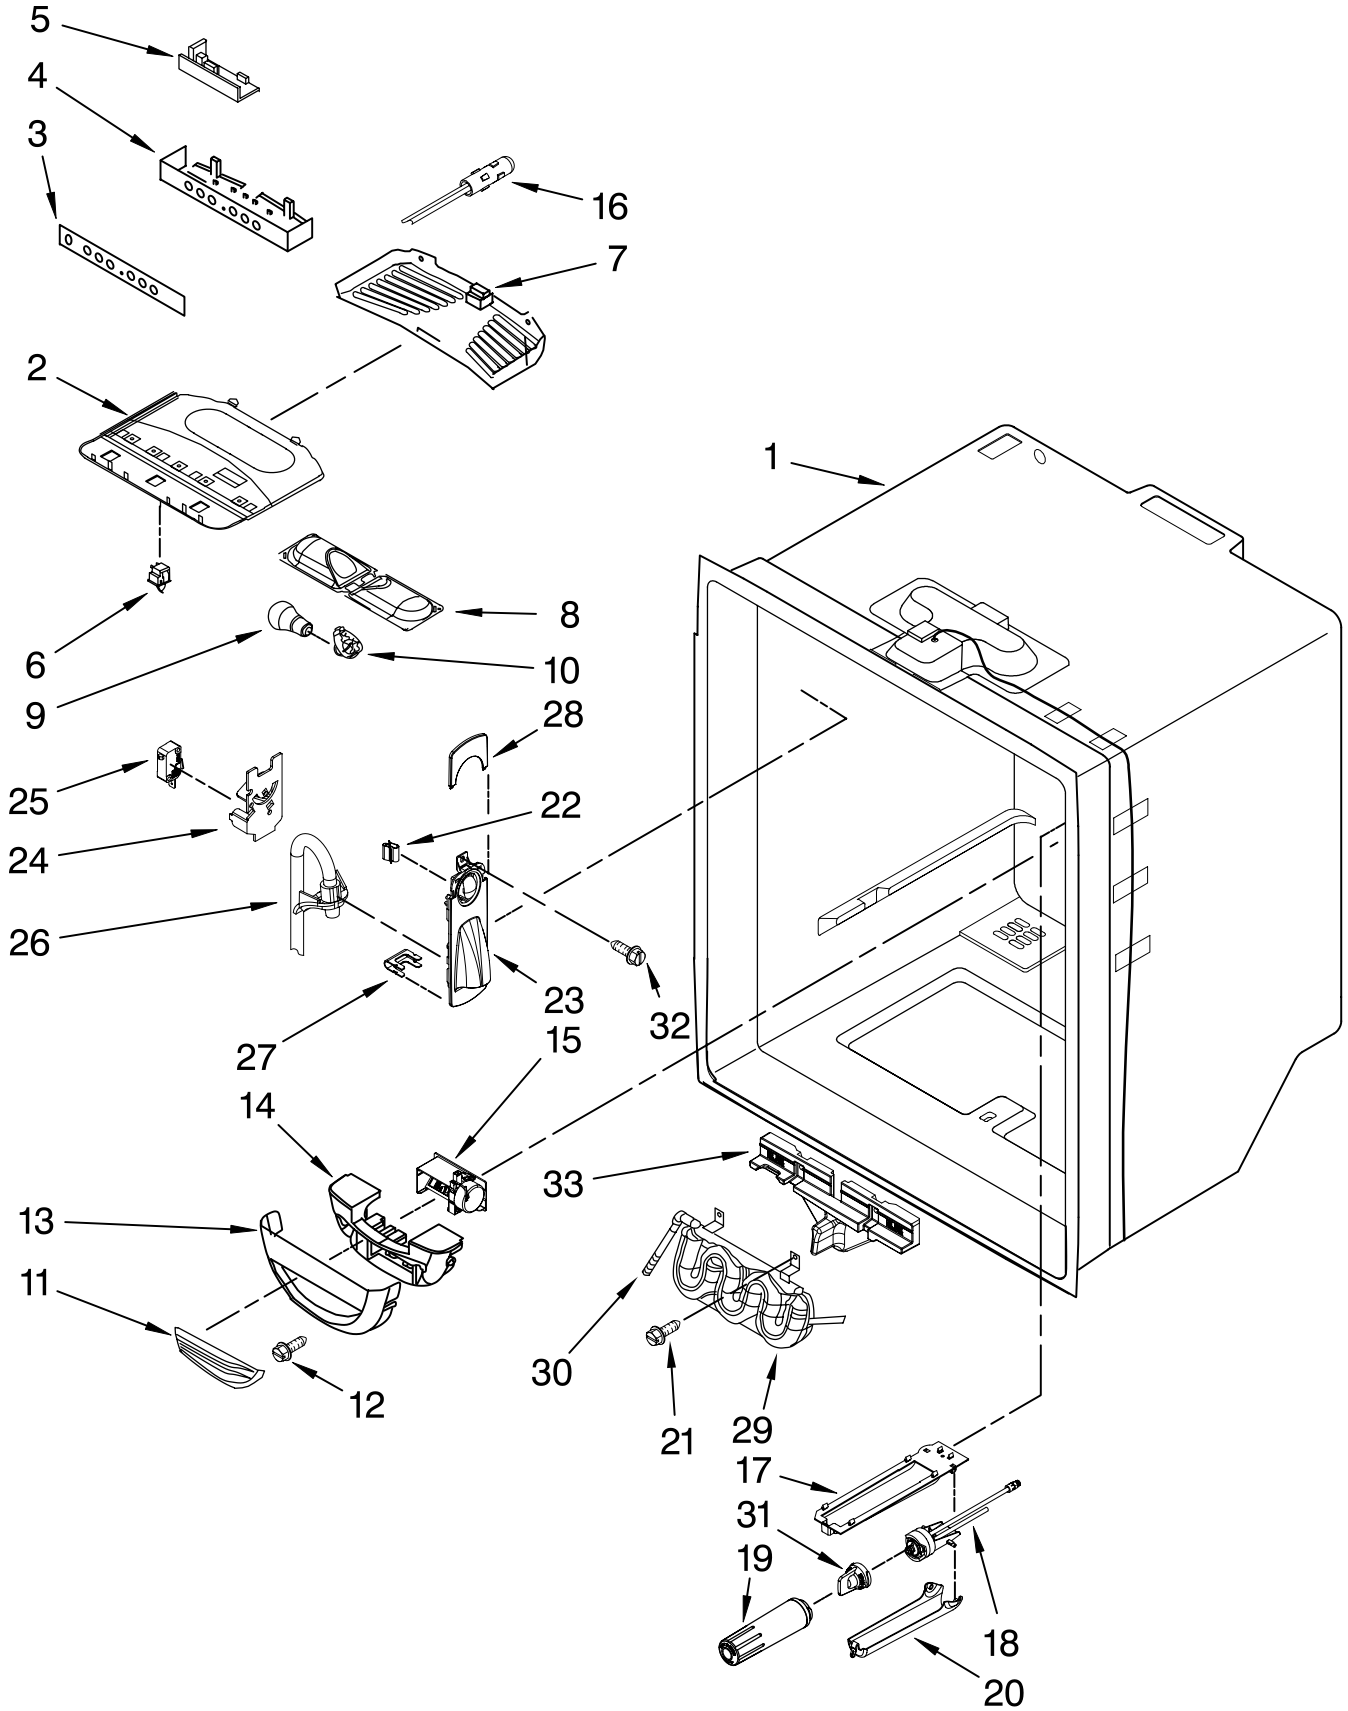

EF36BNNFSS - Refrigerator Liner

EF36BNNFSS - Refrigerator Liner Parts

Ref #	Dacor #	Whirlpool #	Description
1	N/A	N/A	Liner (Not Serviceable)
2	102681	67004078	Module, Light
3	106108	W10216821	Keyboard
4	106304	W10185585	Module, Control
5	106689	W10207861	Board, Control
6	102680	C3680310	Switch, Light (2)
7	102682	67003897	Cover, Light
8	102688	67003901	Housing, Light
9	106276	A0282812	Bulb, Light (2)
10	102697	Y12570701	Socket, Light (2)
11	102686	67003900	Insert, Damper Cover
12	102687	67006602	Screw
13	102685	67003899	Cover, Damper
14	102693	67006604	Insulation
15	102692	W10127429	Control, Damper
16	102701	12002355	Thermistor
17	102664	67001668	Plate
18	102665	67006524	Head, Water Filter
19	106690	W10181835	Filter, Water
20	102667	12568001	Cover, Filter
21	102715	67006415	Screw (2)
22	102669	B8390302	Clip, Facade (2)
23	106691	12706909SP	Facade, Disp.
24	106692	12707303SP	Plate, Switch
25	102672	12575501	Switch, Limit
26	102673	67003728	Guide, Waterline
27	102674	67002816	Clip, Waterline
28	102675	67006909	Facade, Disp. (Top)
29	106291	W10153959	Tank, Water
30	102677	61006182	Union
31	106257	61003146	Plug, Bypass
32	102679	67006400	Screw
33	106295	W10163893	Insulation, Water Tank