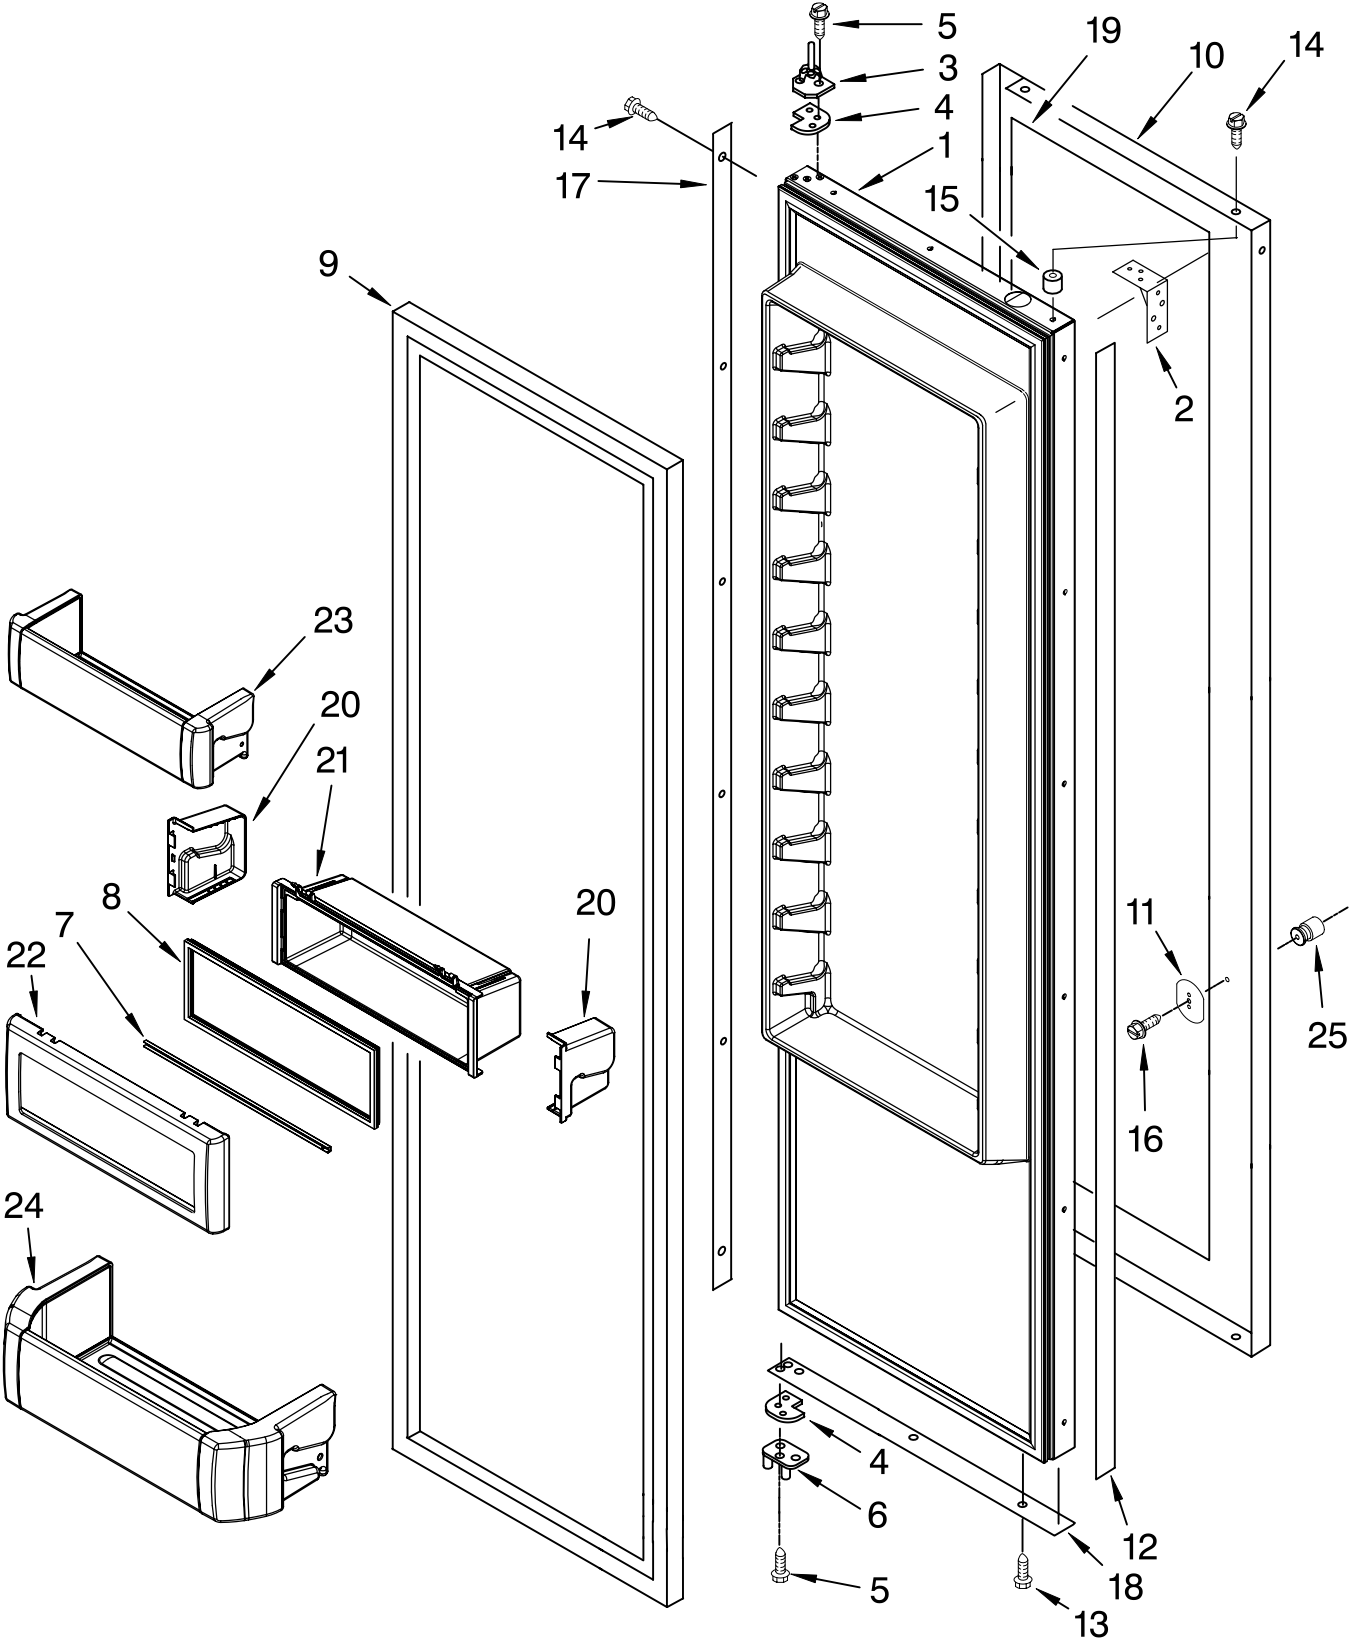

REFRIGERATOR DOOR PARTS

For Model: EF42DBSS
(Stainless Steel)

FOR ORDERING INFORMATION REFER TO PARTS PRICE LIST

REFRIGERATOR DOOR PARTS

For Model: EF42DBSS
(Stainless Steel)

Illus. No.	Part No.	DESCRIPTION
1	2252330	Refrigerator Door Panel (Includes Item #9)
2	2258951	Brace, Door Corner
3	2266854	Hinge Assembly, Top
4	2316804	Spacer-Door, Top & Bottom
5	489282	Screw
6	2302878	Hinge Assembly, Bottom
7	2222796	Rail, Lid
8	2222982	Gasket, Utility Bin
9	2222811	Door Gasket, Magnetic
10		Skin, Door
	W10144969	Stainless Steel
11	W10127710	Plate, Door
		Handle (4)
12		Spacer, Door-Skin (Handle Side)
	2309060	For Stainless Steel Model
13	488568	Screw
14		Screw, 8-15 x .500
	8281250	Stainless Steel
15	2005433	Spacer, Door-Skin (Top)
16	308544	Screw, Handle
17	2005030	Spacer, Door-Skin (Hinge Side)
18	2004934	Spacer, Door-Skin (Bottom)
19	2005326	Filler, Door
20		End Cap
	2222919	Right Side
	2222920	Left Side
21	2222922	Bin, Utility Center
22	2257616	Door, Utility Bin
23	2222773	Bin, Door (3)
24	2222770	Bin, Door
25	W10153450	Stud, Handle (4)

FOR ORDERING INFORMATION REFER TO PARTS PRICE LIST