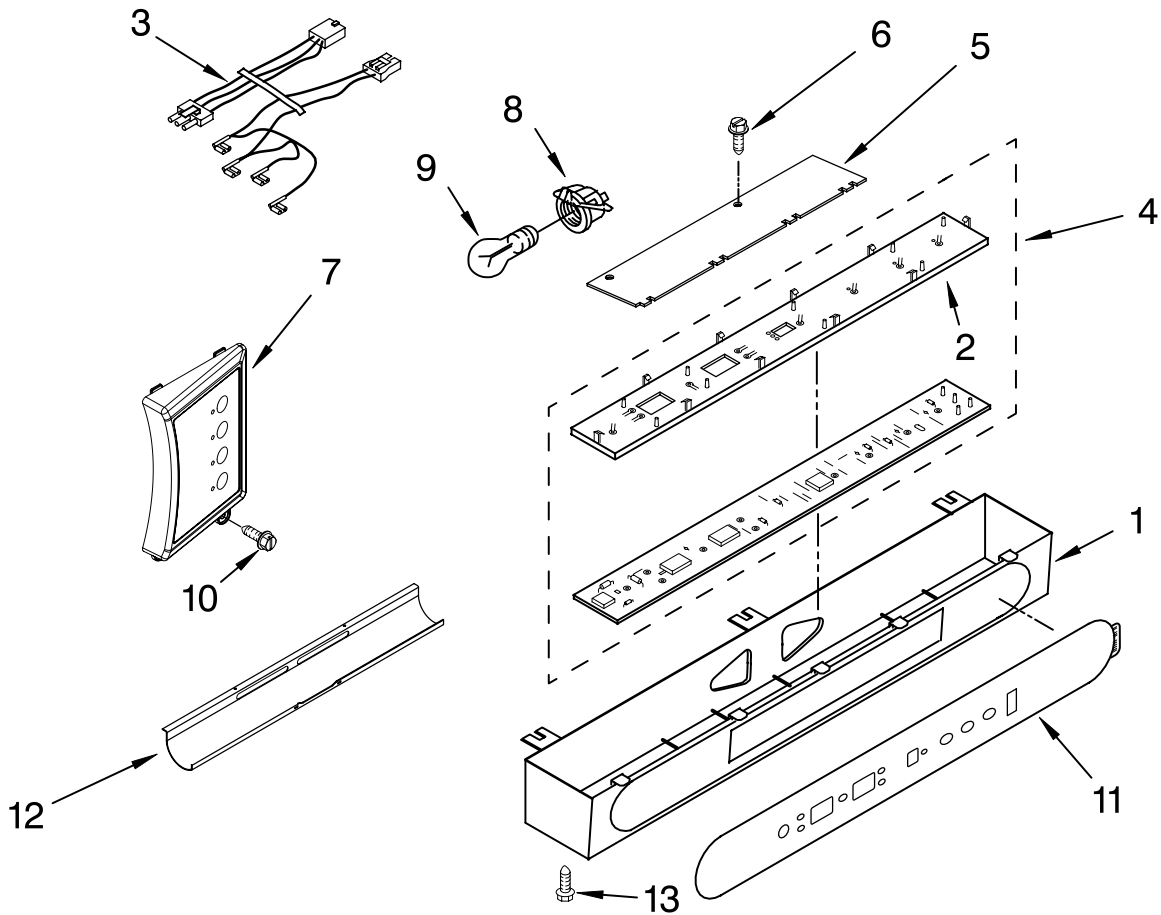

CONTROL PANEL PARTS

For Model: EF42DBSS
(Stainless Steel)

Illus. No.	Part No.	DESCRIPTION
1	2302772	Control Box
2	2215670	Insert, Control Box
3	2310197	Wire, Jumper
4	W10165120	Circuit Board, Housing Control
5	2221121	Support, Control Box
6	487539	Screw (2)
7	W10151210	Display, Ingredient Care Center
8	2162085	Socket, Light
9	2255743	Light Bulb (2)
10	8281185	Screw
11	W10165030	Overlay, Control Box
12	2302717	Shield, Light
13	486194	Screw

FOR ORDERING INFORMATION REFER TO PARTS PRICE LIST