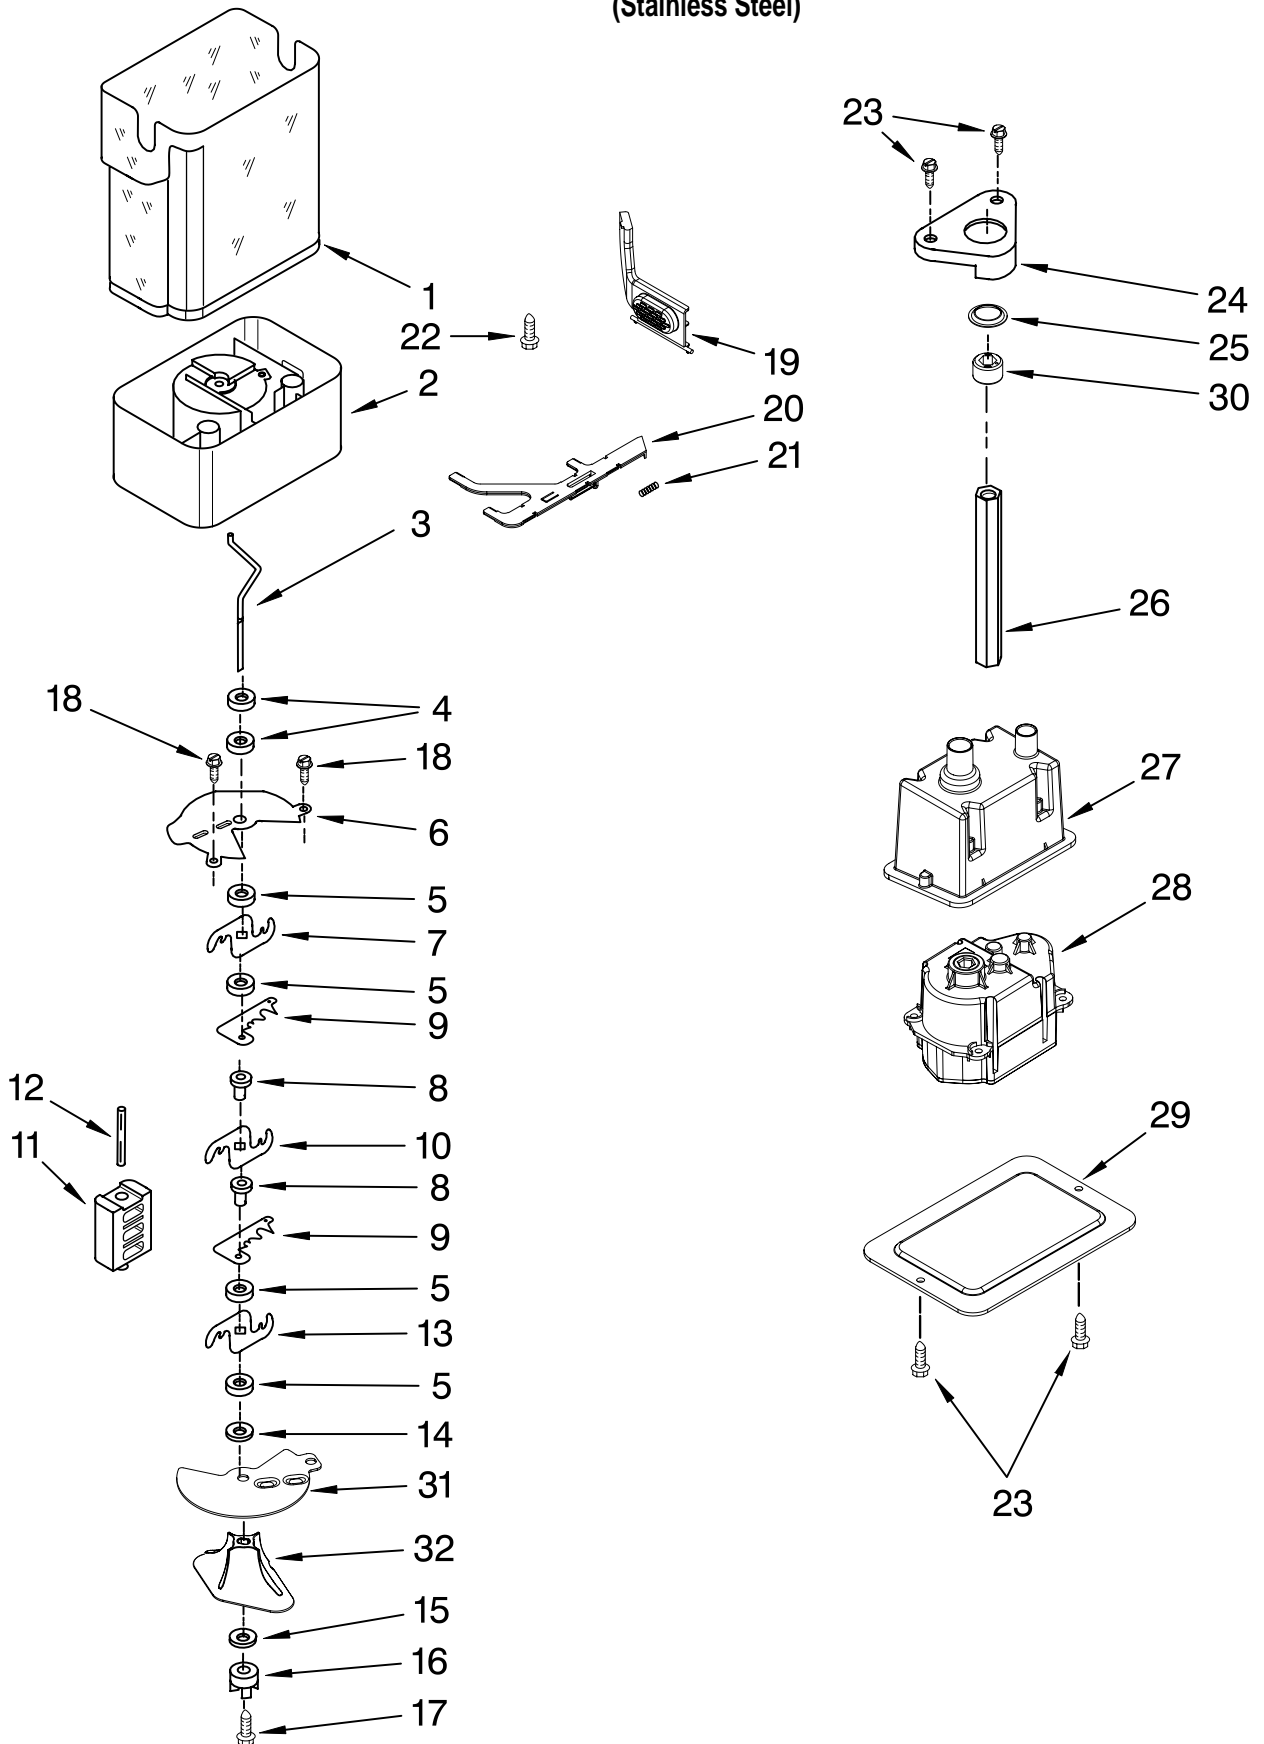

MOTOR AND ICE CONTAINER PARTS

For Model: EF42DBSS
(Stainless Steel)

FOR ORDERING INFORMATION REFER TO PARTS PRICE LIST

MOTOR AND ICE CONTAINER PARTS

For Model: EF42DBSS
(Stainless Steel)

Illus. No.	Part No.	DESCRIPTION
1	2222965	Ice Bin
2	W10151247	Crusher Bin
3	W10140642	Auger
4	2258220	Washer, Auger
5	1119007	Spacer, Flat (6)
6	2317248	Cover, Crusher
7	2257024	Blade, Rotary
8	1119005	Spacer, Step (2)
9	2257020	Blade, Fixed
10	2257023	Blade, Rotary
11	2317239	Block, Blade
12	489229	Roll Pin
13	2257022	Blade, Rotary
14	489235	Washer, Plain
15	2198661	Washer, Coupling
16	2188918	Coupling, Top
17	8281164	Screw
18	3400065	Screw
19	2266800	Button, Bin
20	W10134783	Latch, Bin
21	2198608	Spring, Latch
22	2198671	Screw (2)
23	8281163	Screw
24	2188919	Holder
25	2198628	Seal
26	2318030	Drive Shaft
27	2318011	Enclosure, Motor
28	2315546	Dispenser, Motor
29	2318028	Cover
30	2315559	Sleeve, Coupling
31	2317250	Divider-Chamber
32	2317243	Wiper

FOR ORDERING INFORMATION REFER TO PARTS PRICE LIST