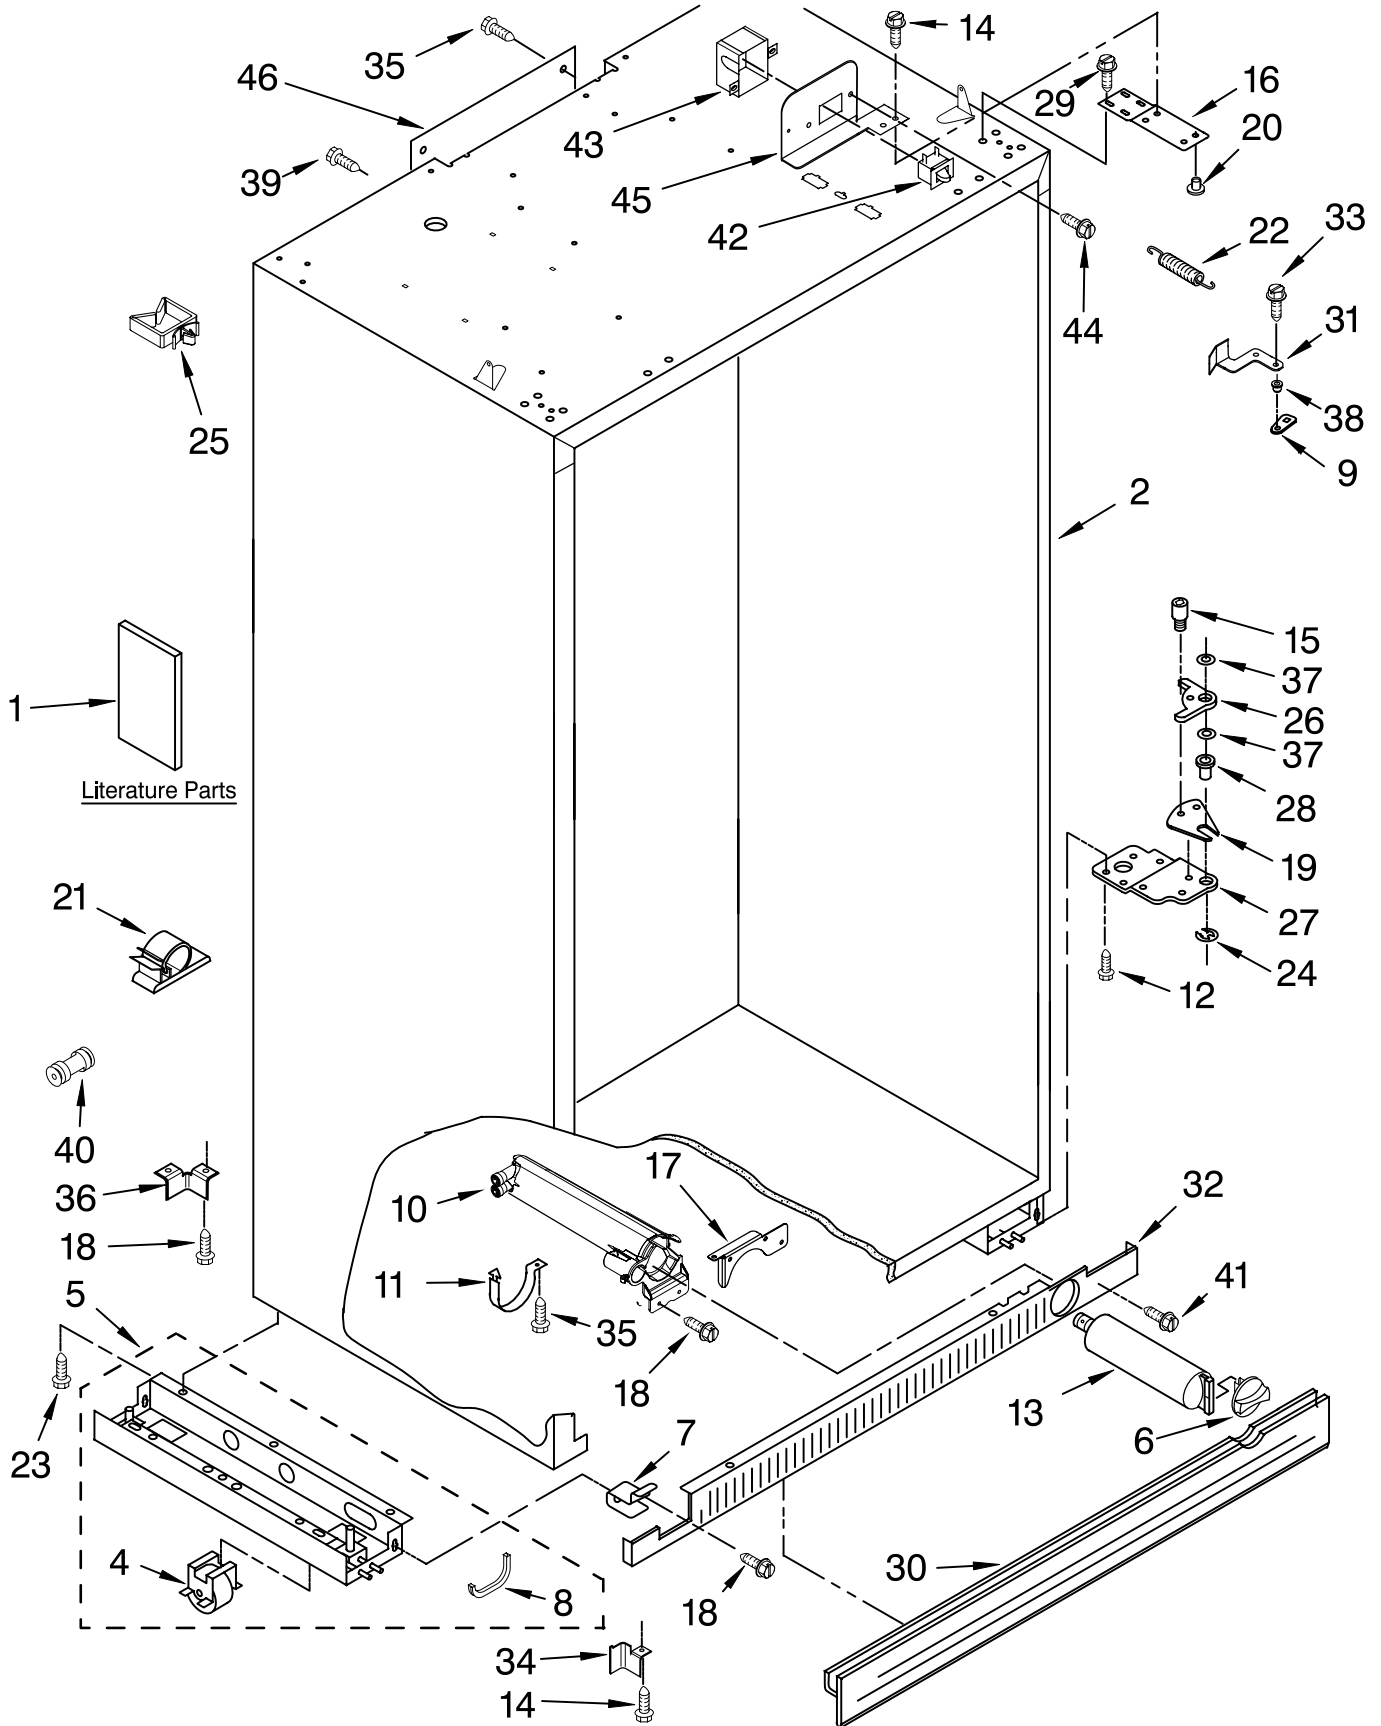

CABINET PARTS

For Model: EF42DBSS
(Stainless Steel)

FOR ORDERING INFORMATION REFER TO PARTS PRICE LIST