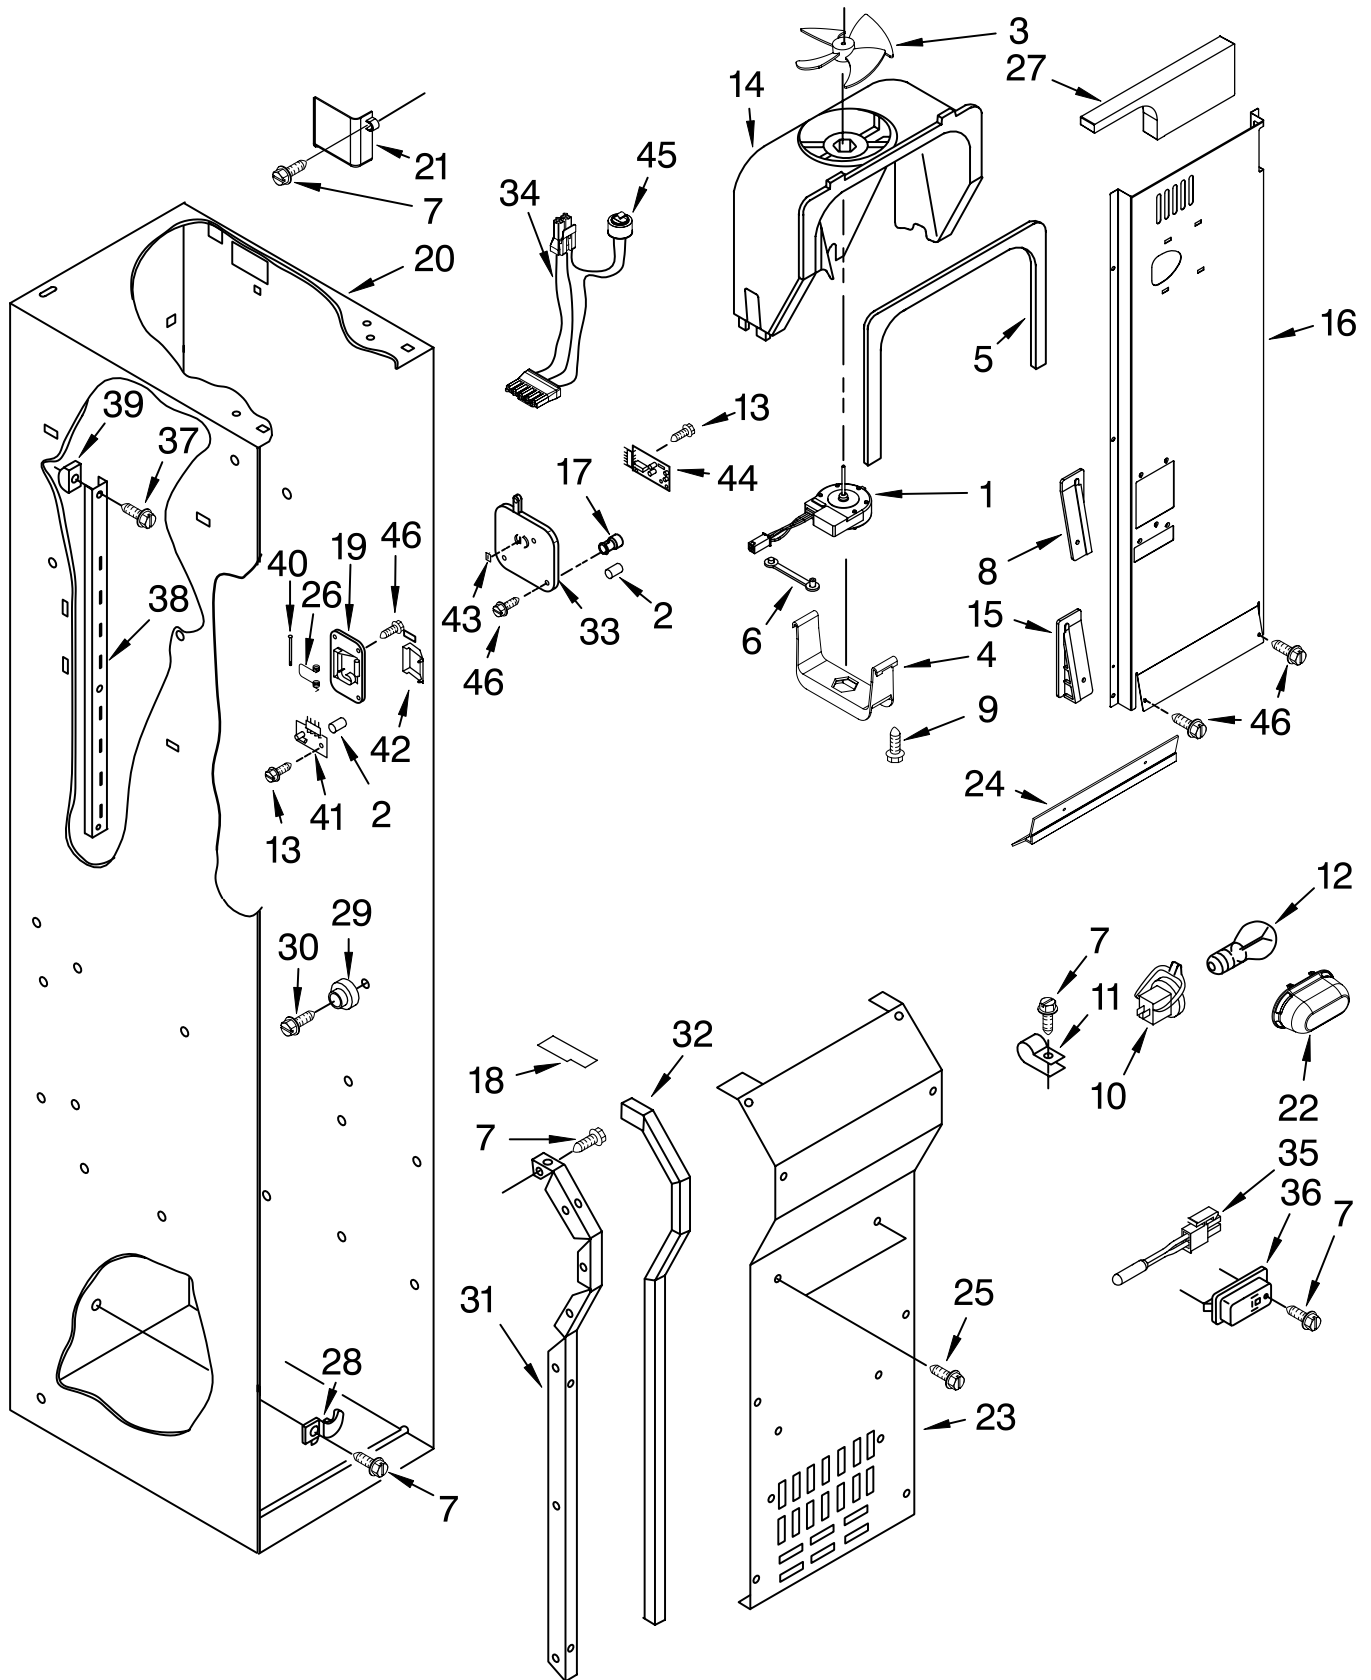

FREEZER LINER AND AIR FLOW PARTS

For Model: EF42DBSS
(Stainless Steel)

FOR ORDERING INFORMATION REFER TO PARTS PRICE LIST

FREEZER LINER AND AIR FLOW PARTS

For Model: EF42DBSS
(Stainless Steel)

Illus. No.	Part No.	DESCRIPTION	Illus. No.	Part No.	DESCRIPTION	Illus. No.	Part No.	DESCRIPTION
1	2259385	Fan Motor	18		Block, Fan Scroll	32	2220904	Gasket (2)
2	2198665	Tube, P.C. Board		2209480	Right			Evaporator Cover
3	2169142	Fan Blade		2209066	Left	33	W10151208	Cover, Receiver
4	2223733	Retainer, Fan Motor	19	W10151205	Cover, Emitter	34	W10139189	Harness, Evap Fan (Includes Item 55)
5	2302817	Gasket, Cover	20		Liner (Not A Serviceable Part)	35	2306010	Thermistor
6	2223986	Grommet	21	2259025	Cover, Air Outlet	36	2317105	Cover, Thermistor
7	486194	Screw	22	2307751	Light Shield	37	2006475	Screw
8	2259464	Wedge, Air Duct	23	W10158003	Cover, Evaporator	38	2259032	Ladder, Shelf
9	488500	Screw, Ground	24	2302850	Support, Air Duct	39	2259445	Support, Screw
10	2223857	Socket, Light (2)	25	487539	Screw	40	2198634	Pin
11	488937	Clamp, Nylon	26	2198635	Spring	41	2220398	P.C. Board
12	2326255	Light Bulb	27	2309283	Deflector, Air Duct	42	2198633	Flipper
13	489214	Screw	28	1112260	Support, Evaporator	43	2315398	Slide, Ice maker Shut Off
14	2182120	Scroll, Fan	29	2196483	Shelf, Stud (20)	44	2255114	P.C. Board, Receiver
15	2259465	Wedge, Air Duct	30	8281158	Screw	45	W10160570	Defrost, Bi-Metal
16	2307774	Air Duct	31		Evaporator, Cover Rail	46	8281185	Screw
17	2198643	Lens		2221107	Left Side			
				2259355	Right Side			

FOR ORDERING INFORMATION REFER TO PARTS PRICE LIST