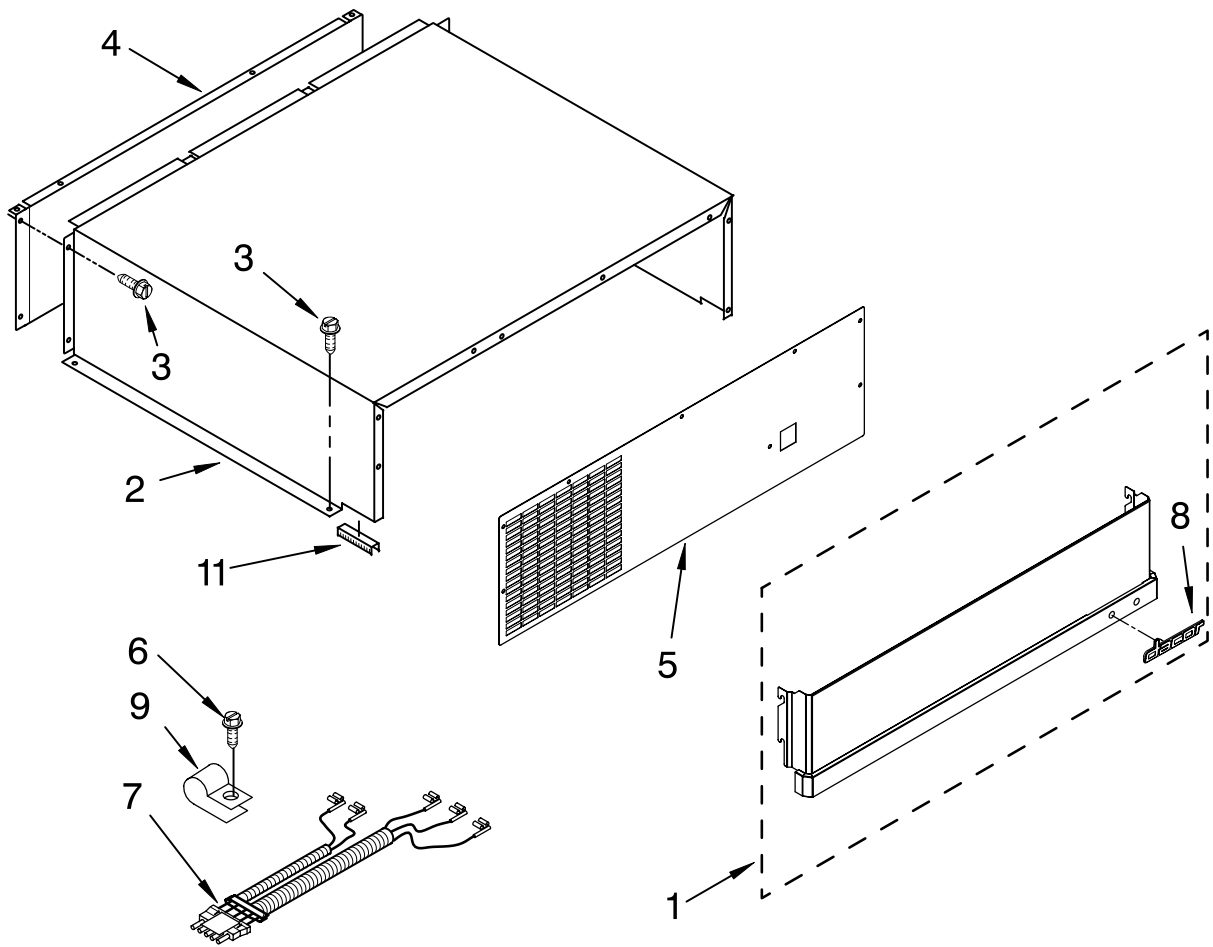

Illus. No.	Part No.	DESCRIPTION
1		Liner (Not A Serviceable Part)
2	2306010	Thermistor
3	2208970	Air Duct
4	2259077	Ladder, Shelf (2)
5	520965	Screw Support, Ladder (8)
6	2006475	Screw
7	487539	Screw
8	2302937	Thermistor
9	2302986	Lid, Meat Pan Baffle
10	W10169528	Baffle Control Assembly
11	2171846	Release Valve
12	2310205	Jumper, Air Baffle
13	488357	Screw
14	486194	Screw
15	2221296	Air Baffle Assembly
16	2327509	Reservoir
17	488280	Screw
18	2309222	Diffuser Assembly
19	2317105	Cover, Thermistor
20	2188820	Thermistor
21	2302992	Spacer, Air- Baffle
22	2309087	Cover, Diffuser
23	2259412	Seal, Air Duct (Round Hole)
24	2259398	Seal, Air Duct (Square Hole)
25	2003577	Guard, Return Air
26	W10159487	Diverter, Crisper Cover

FOR ORDERING INFORMATION REFER TO PARTS PRICE LIST

CONTROL PANEL PARTS

For Model: EF42DBSS
(Stainless Steel)

Illus. No.	Part No.	DESCRIPTION
1	2302772	Control Box
2	2215670	Insert, Control Box
3	2310197	Wire, Jumper
4	W10165120	Circuit Board, Housing Control
5	2221121	Support, Control Box
6	487539	Screw (2)
7	W10151210	Display, Ingredient Care Center
8	2162085	Socket, Light
9	2255743	Light Bulb (2)
10	8281185	Screw
11	W10165030	Overlay, Control Box
12	2302717	Shield, Light
13	486194	Screw

FOR ORDERING INFORMATION REFER TO PARTS PRICE LIST

TOP GRILLE AND UNIT COVER PARTS

For Model: EF42DBSS
(Stainless Steel)

Illus. No.	Part No.	DESCRIPTION
1		Panel, Decorative Assembly Stainless Steel
2	W10161693	Cover, Unit
3	486194	Screw
4	2256466	Back Panel
5	W10121229	Cover, Unit Front
6	487415	Screw
7	2310194	Wire Assembly RC/FC Light Switch
8	12989001	Badge, Dacor
9	489348	Clamp
11	2215910	Grommet-Flexible