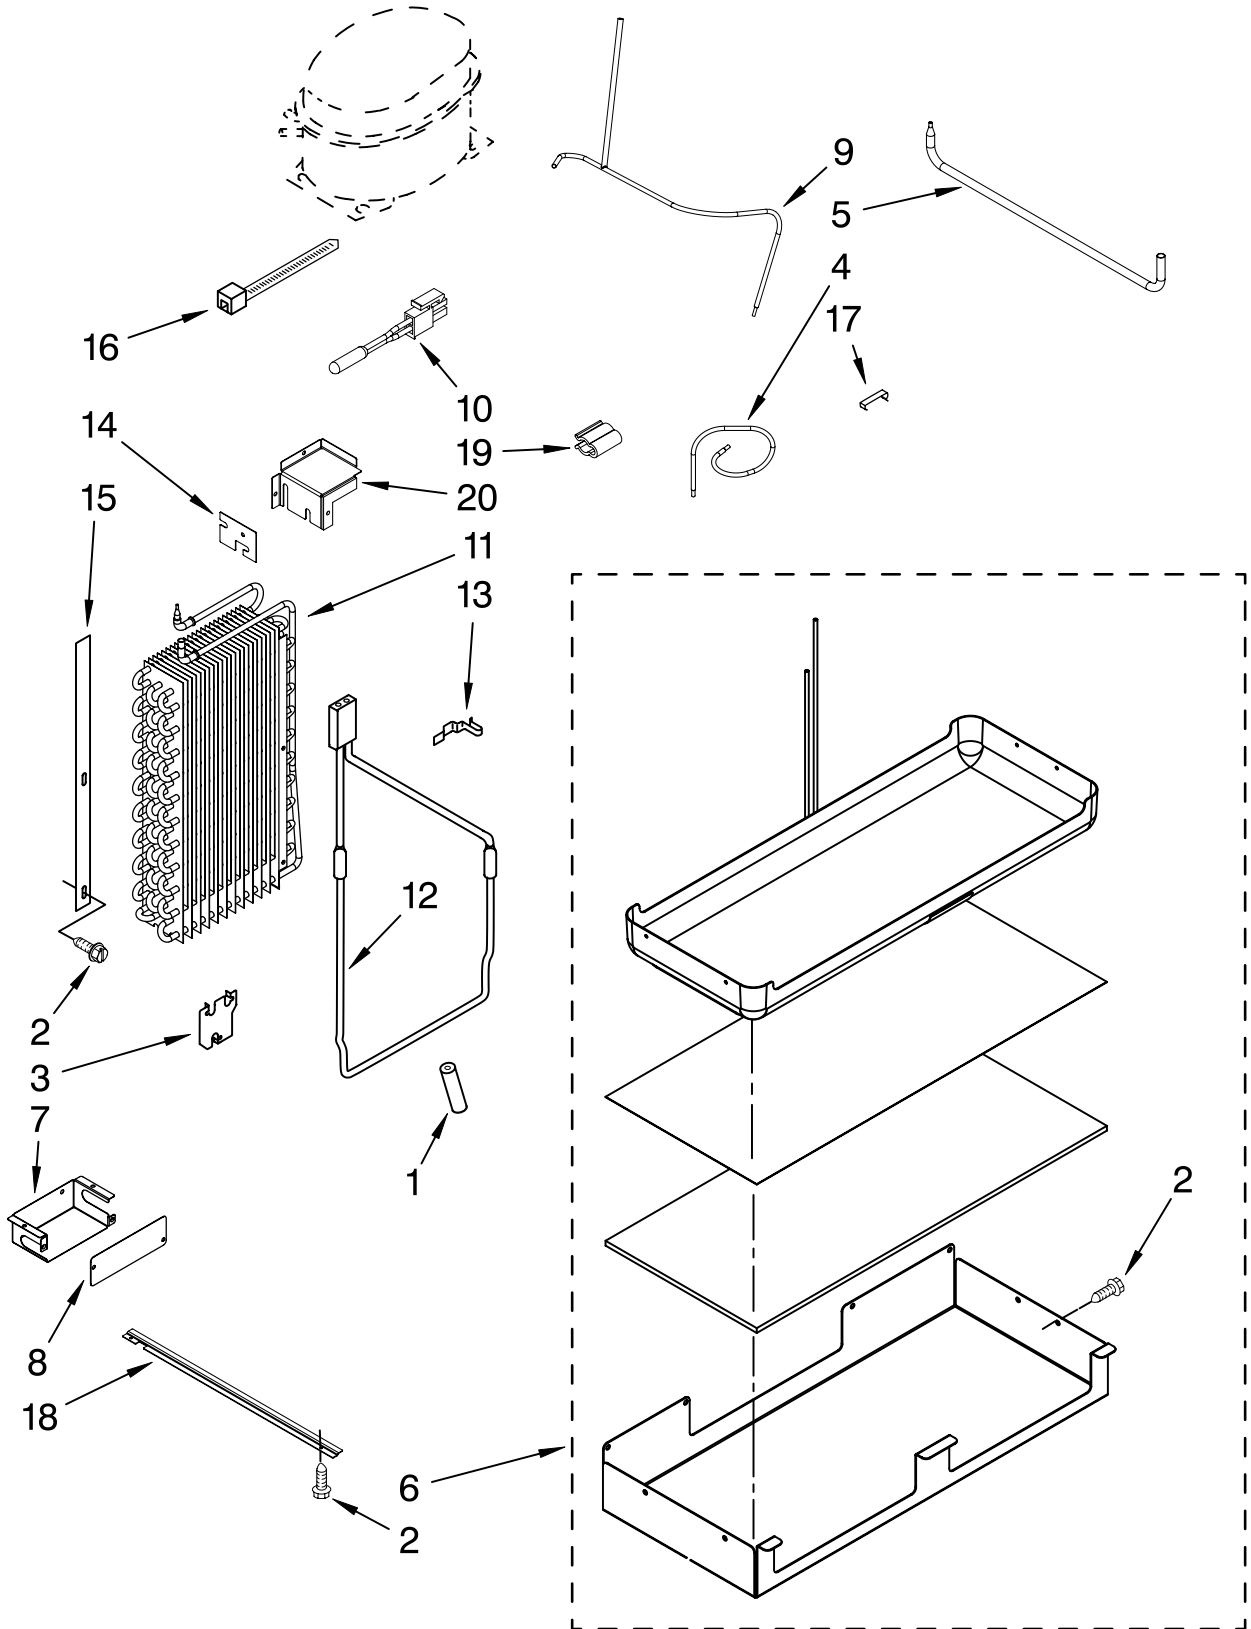

LOWER UNIT AND TUBE PARTS

For Model: EF42DBSS
(Stainless Steel)

FOR ORDERING INFORMATION REFER TO PARTS PRICE LIST

LOWER UNIT AND TUBE PARTS

For Model: EF42DBSS
(Stainless Steel)

Illus.	Part	
No.	No.	DESCRIPTION
1	2215648	Dampener
2	486194	Screw
3	W10157752	Bracket
4	2309076	Suction Tube
5	2309070	Tube, Connect (Drier/Restrictor)
6	2320615	Drain Pan Assy.
7	W10151288	Cover, Wiring
8	W10153595	Cover, Box
9	W10121371	Tube, Discharge
10	2188820	Thermistor
11	2306093	Evaporator
12	W10140161	Heater, Defrost
13	1113048	Clamp, Heater (2)
14	W10139908	Cover Seal, Evaporator Tubes
15	2220832	Gasket, Evaporator
16	2155774	Wire Tie
17	W10169509	Clip, Heat Exchanger
18	2320554	Support, Drain Pan
19	9791833	Clip, Thermistor
20	W10160981	Bracket Assembly, Air Return

FOR ORDERING INFORMATION REFER TO PARTS PRICE LIST