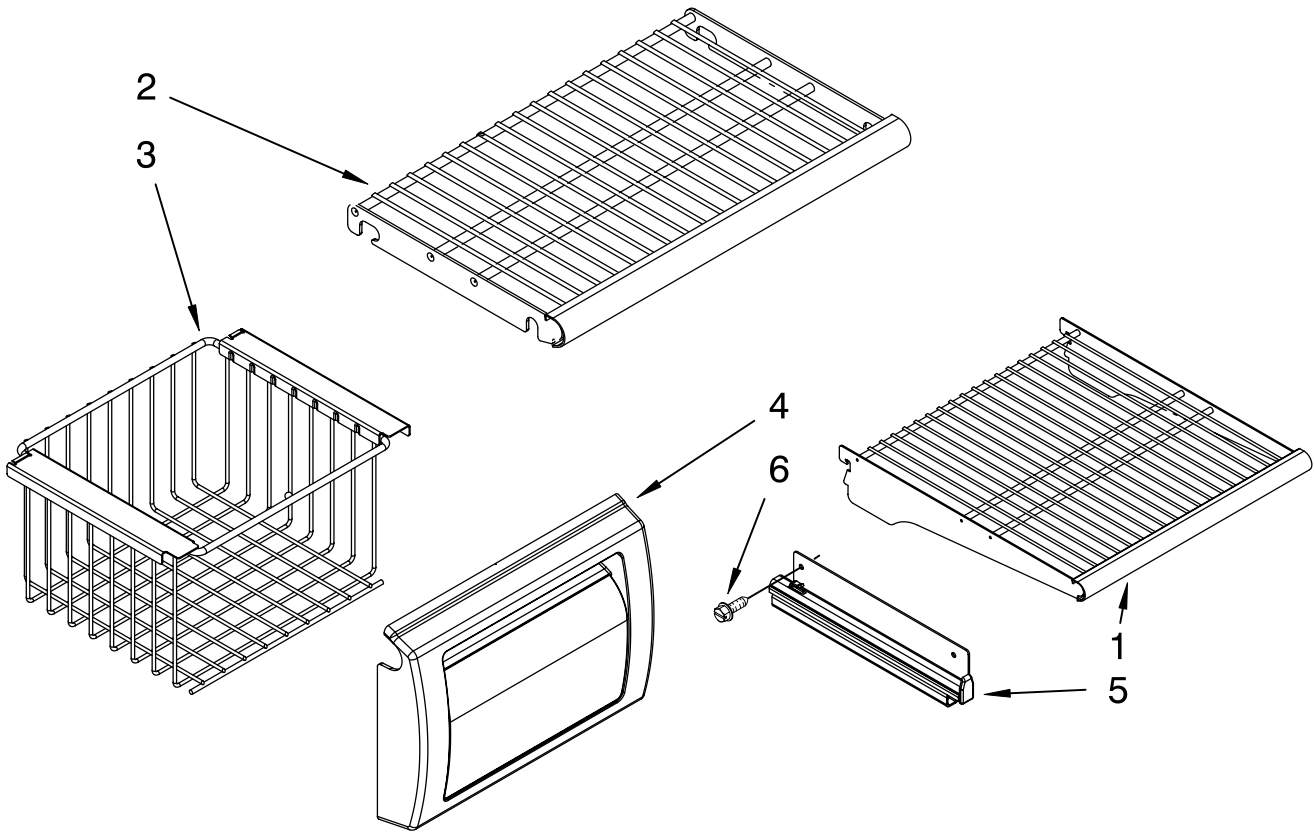

FOR ORDERING INFORMATION REFER TO PARTS PRICE LIST

CABINET TRIM PARTS

For Model: EF42DBSS
(Stainless Steel)

Illus. No.	Part No.	DESCRIPTION
1		Cabinet, Trim (Right Side)
	W10132472	Stainless Steel
2		Screw
	1163283	Stainless Steel
3	2316687	Cabinet, Trim (Bottom)
4	486194	Screw
5	2314017	Cabinet, Trim Top
6		Cabinet Trim (Left Side)
	W10132541	Stainless Steel
7	W10121451	Nutsert (4)
8	2005925	Seal-Trim, Side
9	489464	Screw

FOR ORDERING INFORMATION REFER TO PARTS PRICE LIST

FREEZER SHELF PARTS

For Model: EF42DBSS
(Stainless Steel)

Illus. No.	Part No.	DESCRIPTION
1	2302868	Wire, Shelf
2	2302883	Shelf, Fixed (2)
3	2259082	Basket
4	2256270	Front, Basket
5	2259317	Slide, Basket Right Side
	2259318	Left Side
6	8533928	Screw