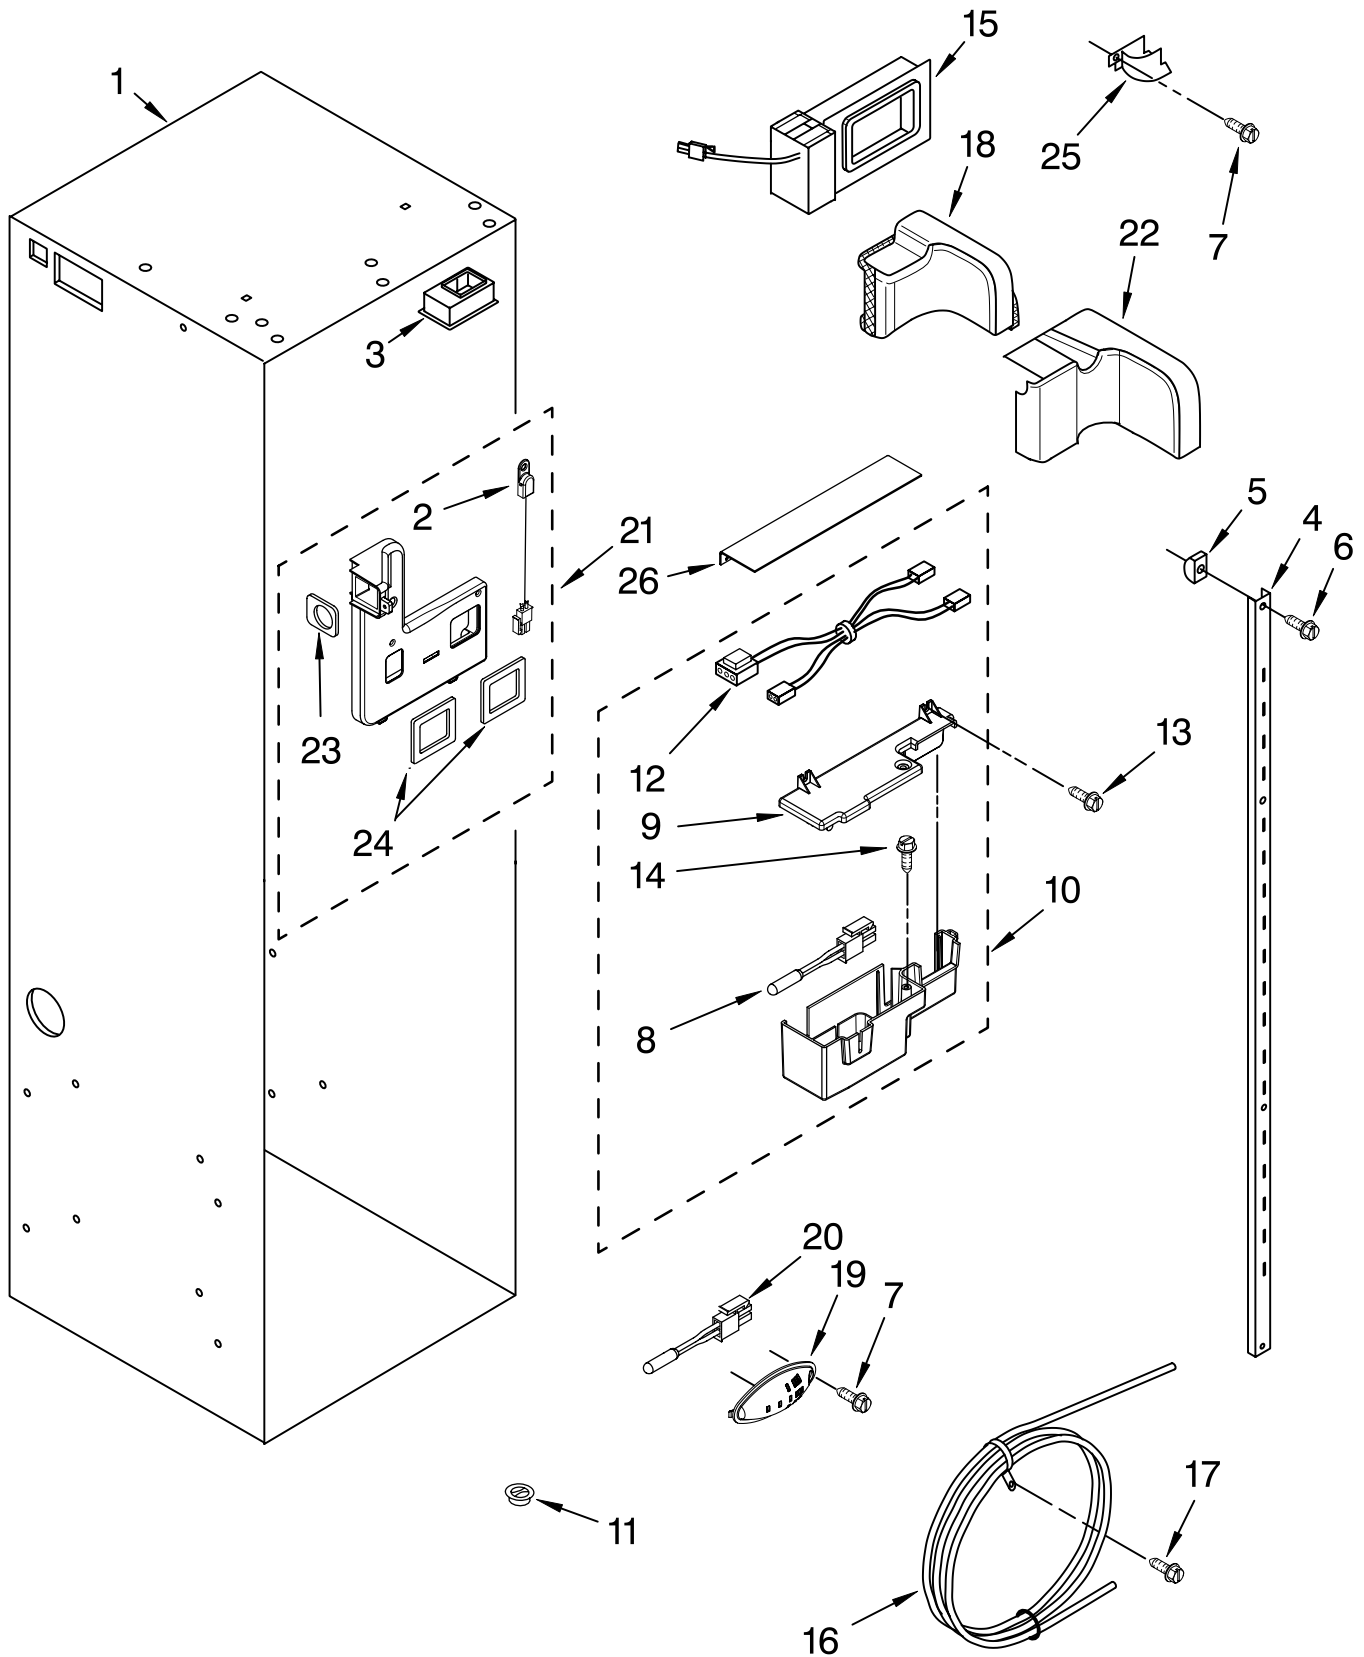

REFRIGERATOR LINER PARTS

For Model: EF42DBSS
(Stainless Steel)

FOR ORDERING INFORMATION REFER TO PARTS PRICE LIST

REFRIGERATOR LINER PARTS

For Model: EF42DBSS
(Stainless Steel)

Illus. No.	Part No.	DESCRIPTION
1		Liner (Not A Serviceable Part)
2	2306010	Thermistor
3	2208970	Air Duct
4	2259077	Ladder, Shelf (2)
5	520965	Screw Support, Ladder (8)
6	2006475	Screw
7	487539	Screw
8	2302937	Thermistor
9	2302986	Lid, Meat Pan Baffle
10	W10169528	Baffle Control Assembly
11	2171846	Release Valve
12	2310205	Jumper, Air Baffle
13	488357	Screw
14	486194	Screw
15	2221296	Air Baffle Assembly
16	2327509	Reservoir
17	488280	Screw
18	2309222	Diffuser Assembly
19	2317105	Cover, Thermistor
20	2188820	Thermistor
21	2302992	Spacer, Air- Baffle
22	2309087	Cover, Diffuser
23	2259412	Seal, Air Duct (Round Hole)
24	2259398	Seal, Air Duct (Square Hole)
25	2003577	Guard, Return Air
26	W10159487	Diverter, Crisper Cover

FOR ORDERING INFORMATION REFER TO PARTS PRICE LIST