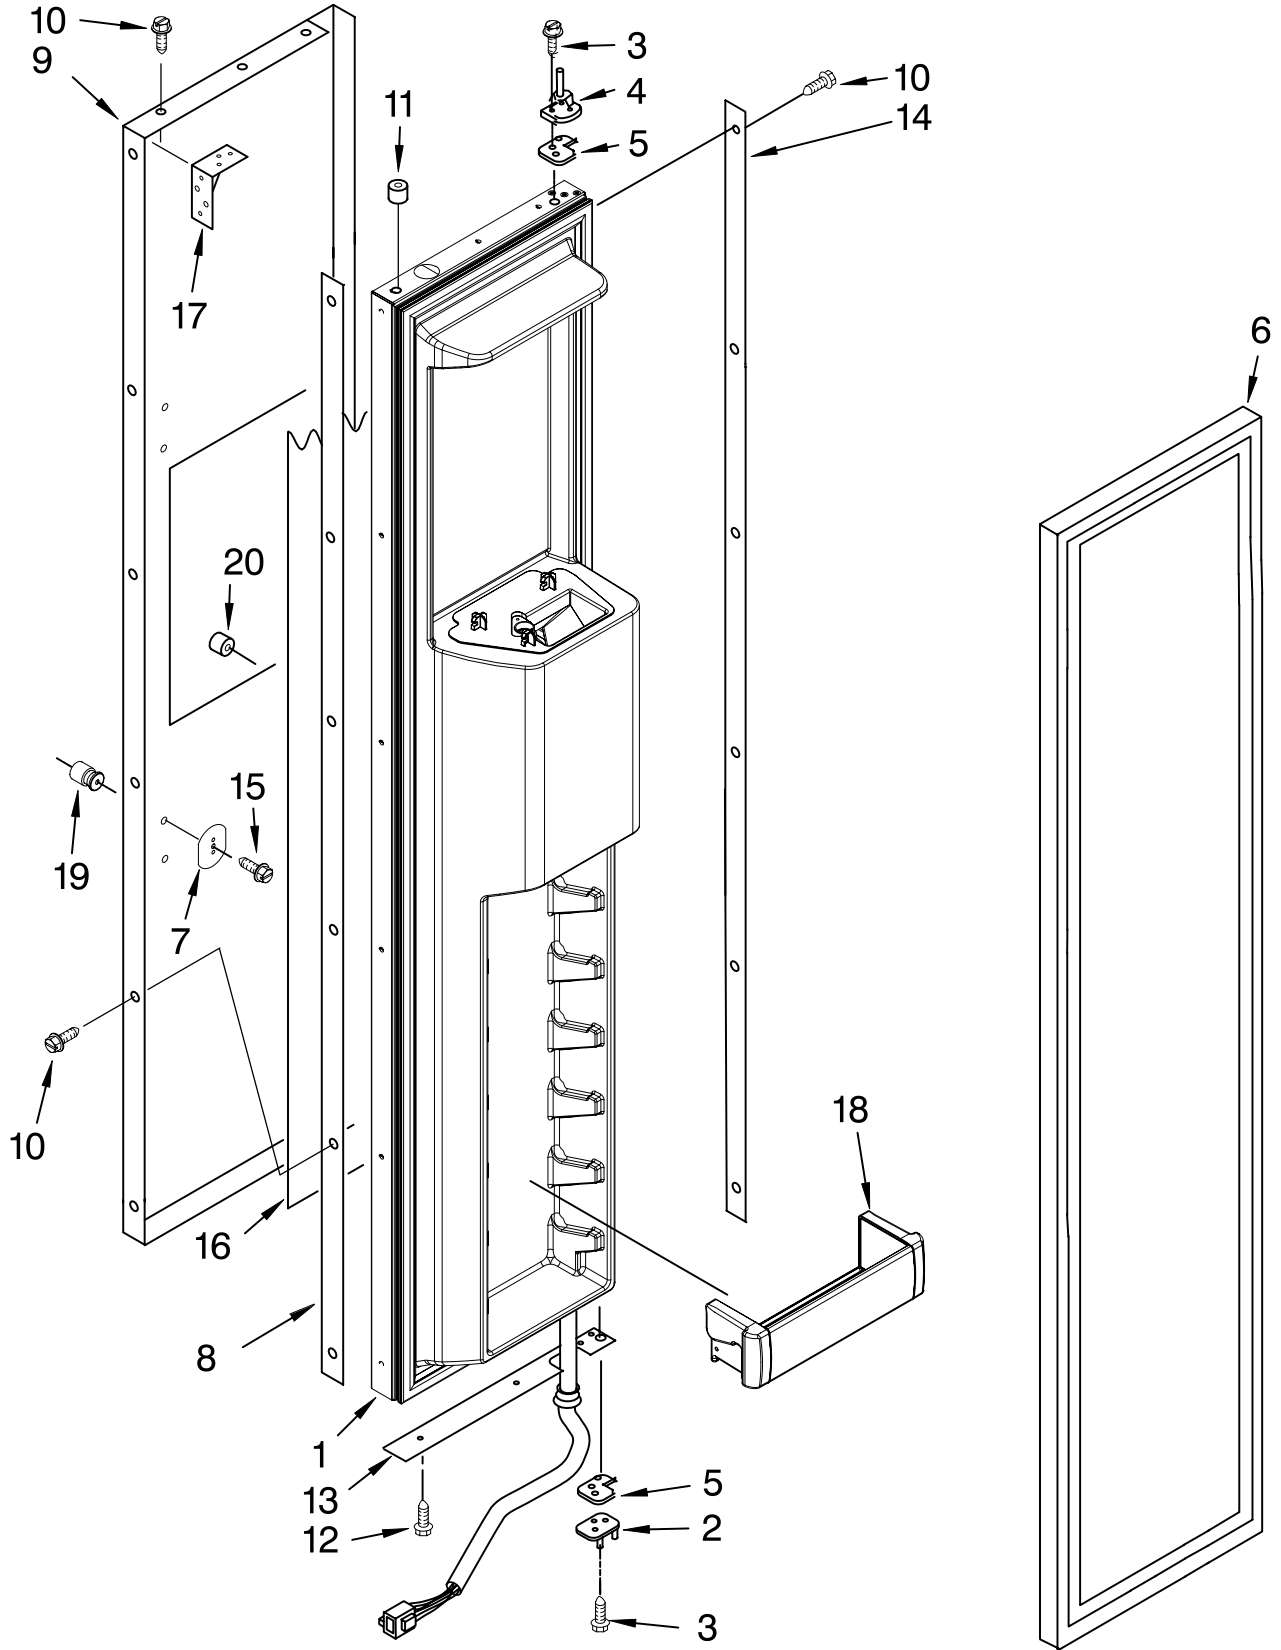

FREEZER DOOR PARTS

For Model: EF42DBSS
(Stainless Steel)

FOR ORDERING INFORMATION REFER TO PARTS PRICE LIST

FREEZER DOOR PARTS

For Model: EF42DBSS
(Stainless Steel)

Illus. No.	Part No.	DESCRIPTION
1		Freezer Door Panel (Includes Item #14)
	W10165041	Stainless
2	2302879	Hinge, Bottom
3	489282	Screw
4	2266854	Hinge, Top
5	2316804	Spacer-Door, Top & Bottom
6	2222814	Door Gasket, Magnetic
7	W10127710	Plate, Door Handle (4)
8		Spacer, Door-Skin (Handle Side)
	2309060	For Stainless Steel Model
9		Skin, Door
	W10165044	Stainless Steel
10		Screw
	8281250	Stainless Steel
11	2005433	Spacer, Door-Skin (Top)
12	488568	Screw
13	2257385	Spacer, Door-Skin (Bottom)
14	2005030	Spacer, Door-Skin (Hinge Side)
15	308544	Screw, Handle
16		Filler, Door
	W10159585	Top
	W10159582	Bottom
17	2258951	Brace, Door Corner
18	2222776	Bin, Door (3)
19	W10153450	Stud, Mounting (4)
20	2252354	Spacer