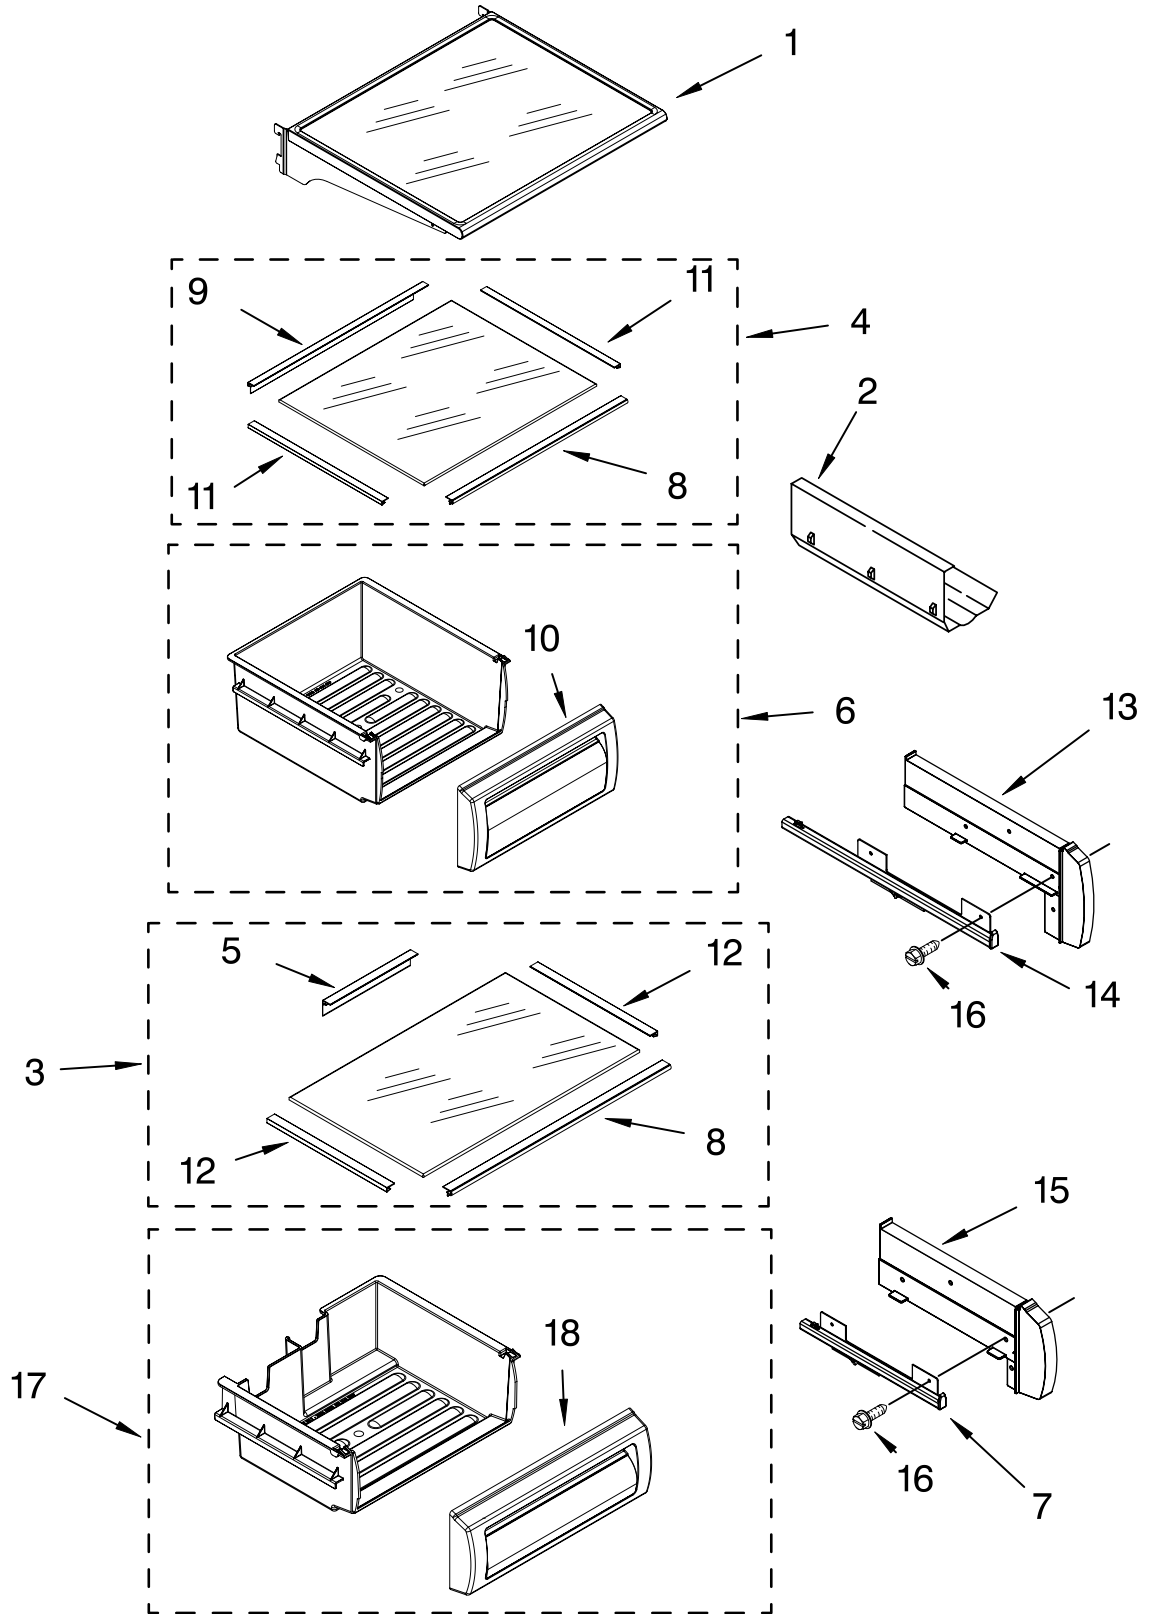

REFRIGERATOR SHELF PARTS

For Model: EF42DBSS
(Stainless Steel)

FOR ORDERING INFORMATION REFER TO PARTS PRICE LIST

REFRIGERATOR SHELF PARTS

For Model: EF42DBSS
(Stainless Steel)

Illus. No.	Part No.	DESCRIPTION
1	W10165103	Shelf Assembly
2	2179404	Rack, Wine
3	W10165091	Assembly, Meat Pan Cover
4	W10165085	Assembly, Crisper Cover
5	2257582	Trim, Glass Rear
6	2252412	Crisper Pan (2)
7		Slide, Meat Pan
	2302954	Left Side
	2302955	Right Side
8	2302831	Trim, Glass Front
9	2256254	Trim, Glass Rear
10	2256248	Front, Crisper Pan
11	2252255	Trim, Glass Side Crisper Pan
12	2256250	Trim, Glass Side Meat Pan
13		Spacer, Crisper
	2256222	Right Side (2)
	2256223	Left Side (2)
14		Slide, Crisper
	2302956	Right Side
	2302957	Left Side
15		Spacer, Meat Pan
	2256243	Left Side
	2256244	Right Side
16		Screw
	8533929	Right Side— (8-18 x 1.375)
	8533928	Left Side— (8-18 x .750)
17	2256369	Pan Assembly Meat
18	2256366	Front, Meat Pan