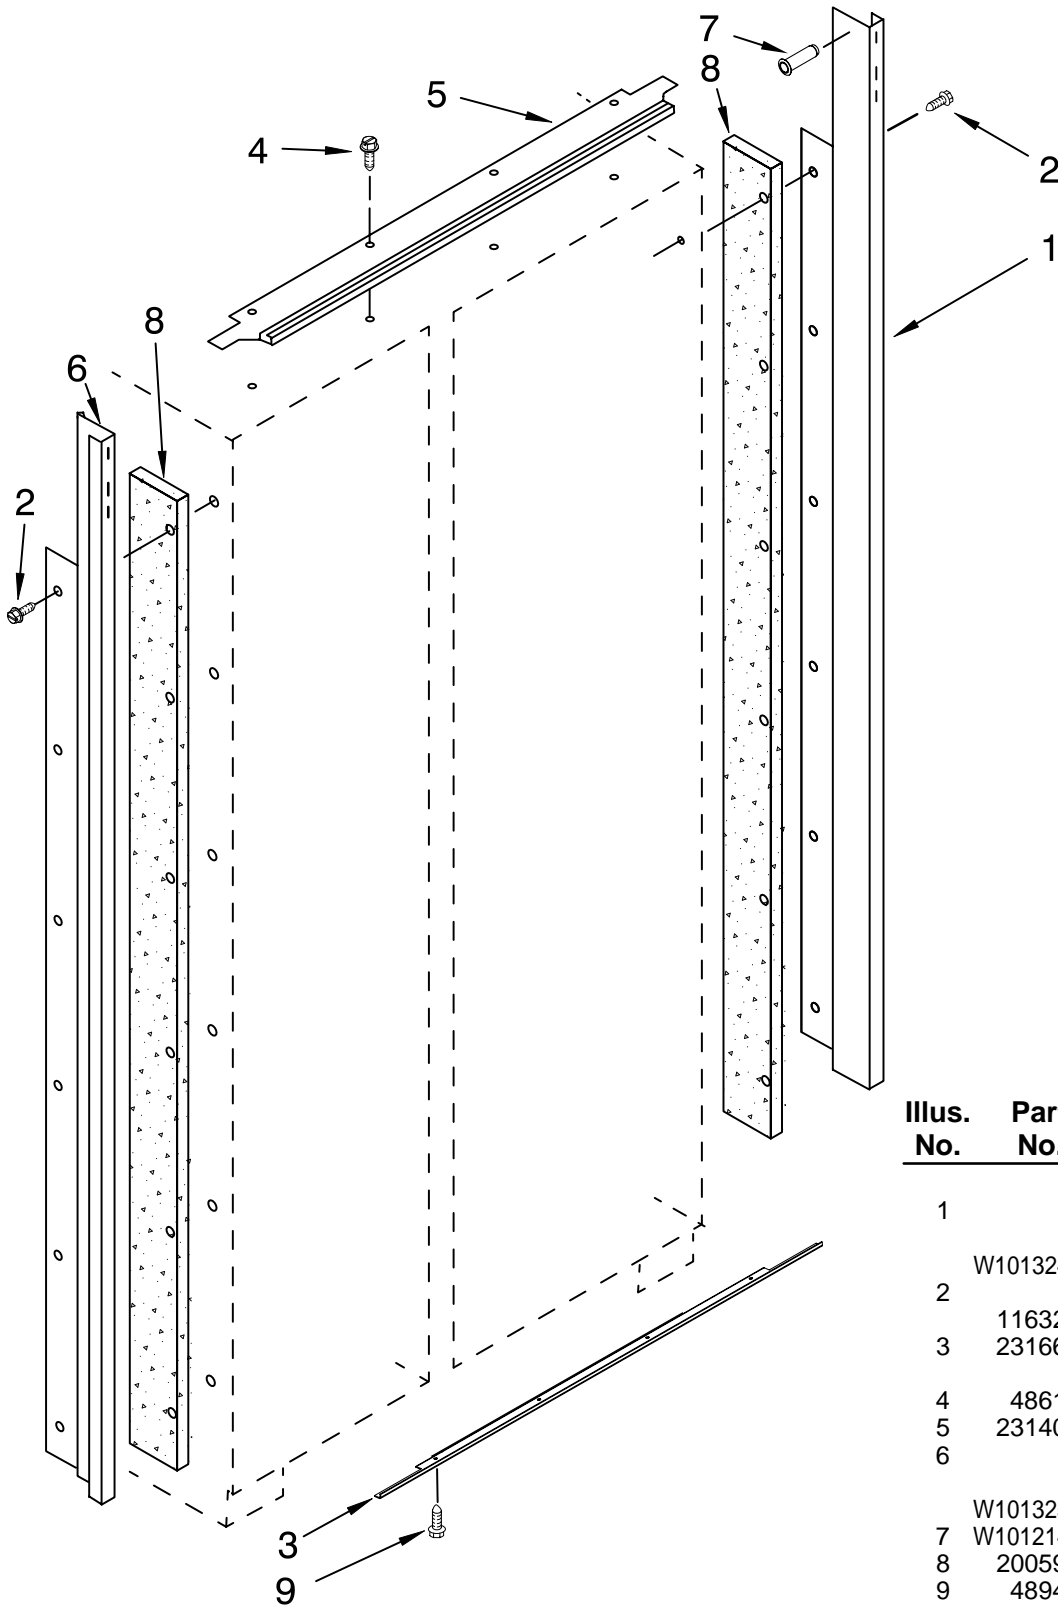

FOR ORDERING INFORMATION REFER TO PARTS PRICE LIST

CABINET TRIM PARTS

For Model: EF42DBSS
(Stainless Steel)

Illus. No.	Part No.	DESCRIPTION
1		Cabinet, Trim (Right Side)
	W10132472	Stainless Steel
2		Screw
	1163283	Stainless Steel
3	2316687	Cabinet, Trim (Bottom)
4	486194	Screw
5	2314017	Cabinet, Trim Top
6		Cabinet Trim (Left Side)
	W10132541	Stainless Steel
7	W10121451	Nutsert (4)
8	2005925	Seal-Trim, Side
9	489464	Screw

FOR ORDERING INFORMATION REFER TO PARTS PRICE LIST

FREEZER SHELF PARTS

For Model: EF42DBSS
(Stainless Steel)

Illus. No.	Part No.	DESCRIPTION
1	2302868	Wire, Shelf
2	2302883	Shelf, Fixed (2)
3	2259082	Basket
4	2256270	Front, Basket
5	2259317	Slide, Basket Right Side
	2259318	Left Side
6	8533928	Screw