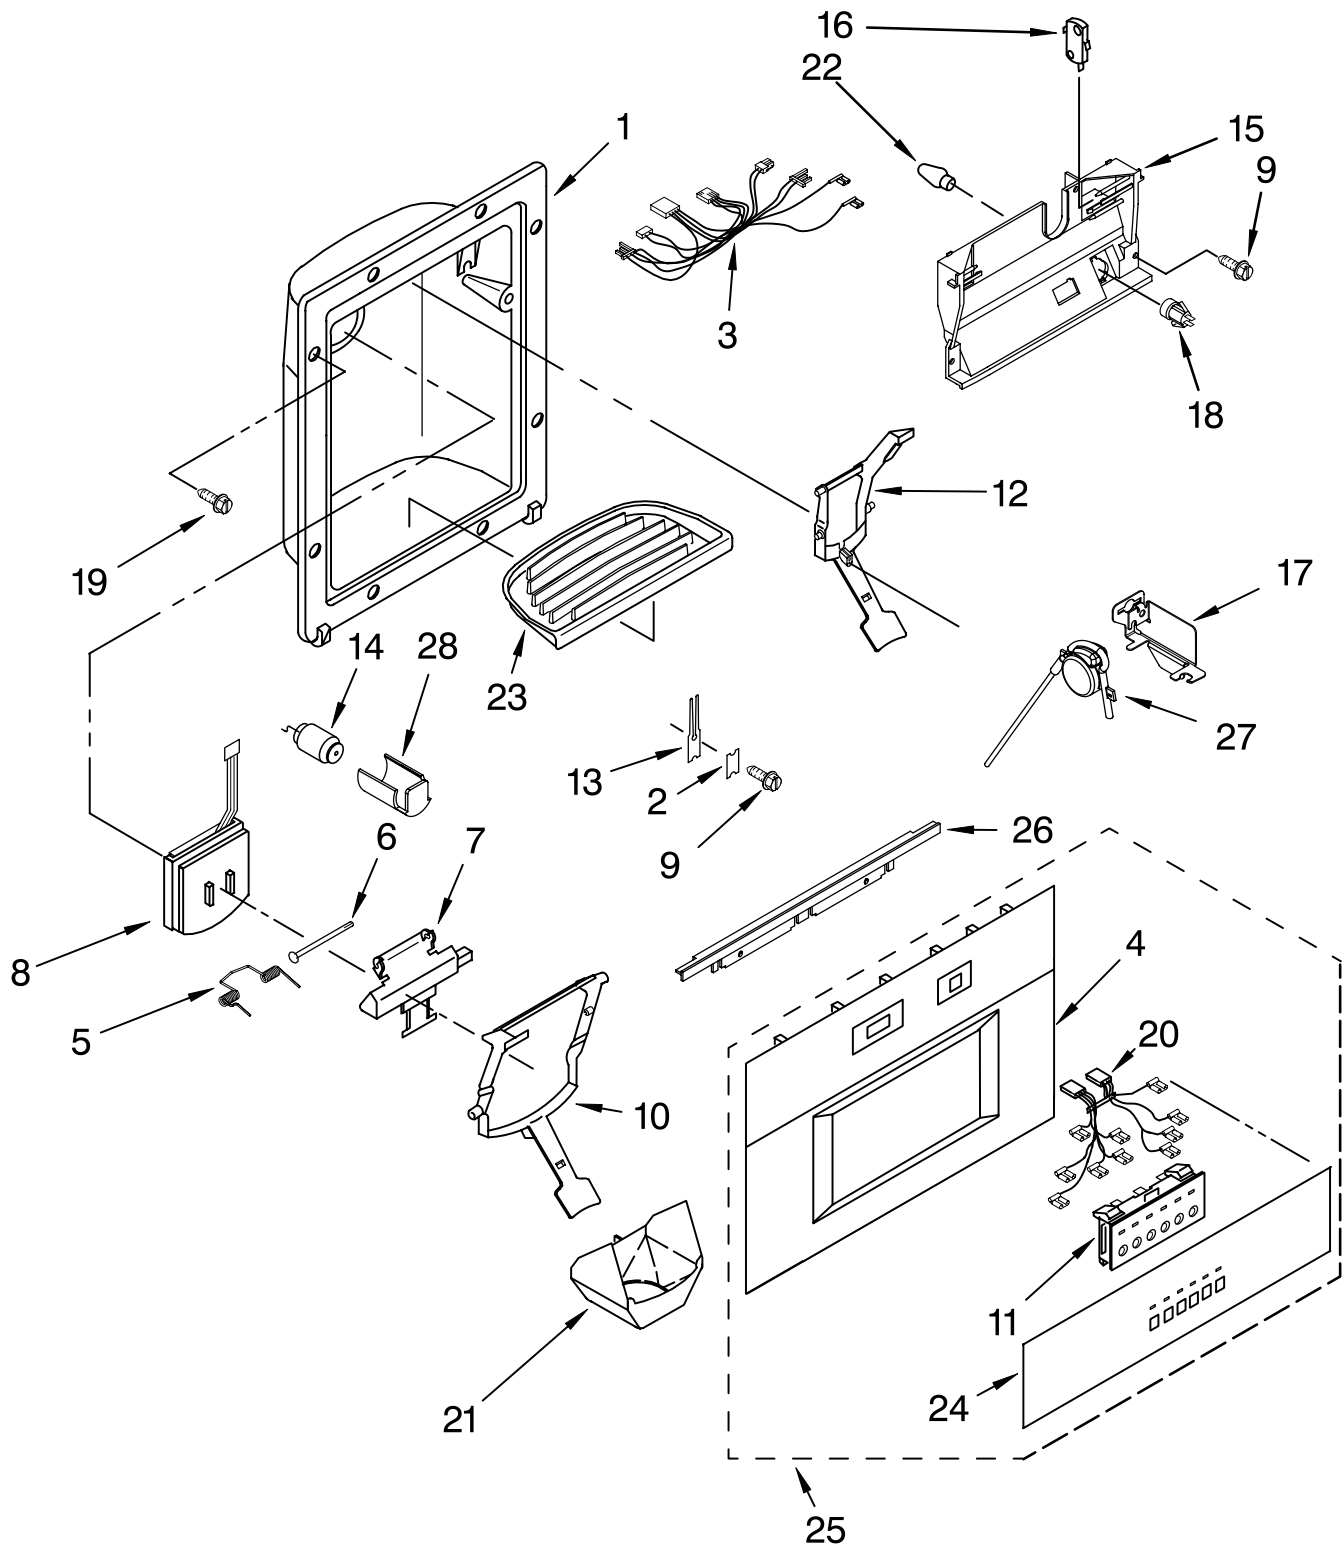

DISPENSER FRONT PARTS

For Model: EF42DBSS
(Stainless Steel)

FOR ORDERING INFORMATION REFER TO PARTS PRICE LIST

DISPENSER FRONT PARTS

For Model: EF42DBSS
(Stainless Steel)

Illus. No.	Part No.	DESCRIPTION
1		Housing, Dispenser (Not Serviced)
2	2195051	Strain Relief
3	W10139147	Wire Assembly
4		Cover, Dispenser (Not Serviced)
5	2304772	Spring, Torsion
6	2196195	Pin
7	2304355	Ice Door Mechanism
8	2180353	Door, Ice
9	489000	Screw
10	2259396B	Lever, Ice Dispenser
11		Switch Assembly (Not Available Order #25)
12	2259395B	Lever, Water Dispenser
13	2194719	Spring, Lever
14	2205686	Delay Mechanism
15	2183771	Bracket, Control
16	2162361	Switch (2)
17	2259209	Bracket, Anti Drip Valve
18	2180200	Lamp Holder
19	488500	Screw
20	2310198	Harness, Switch
21	2180224	Guide, Ice
22	3406124	Light Bulb
23	2302944B	Grill, Overflow
24		Overlay, Cover (Not Serviced)
25		Front Cover Assembly (Includes Items 4,11,20 & 24)
26	2306077	Spacer, Dispenser Cover
27	2320669	Valve, Anti Drip
28	2252127	Sleeve, Delay Mechanism