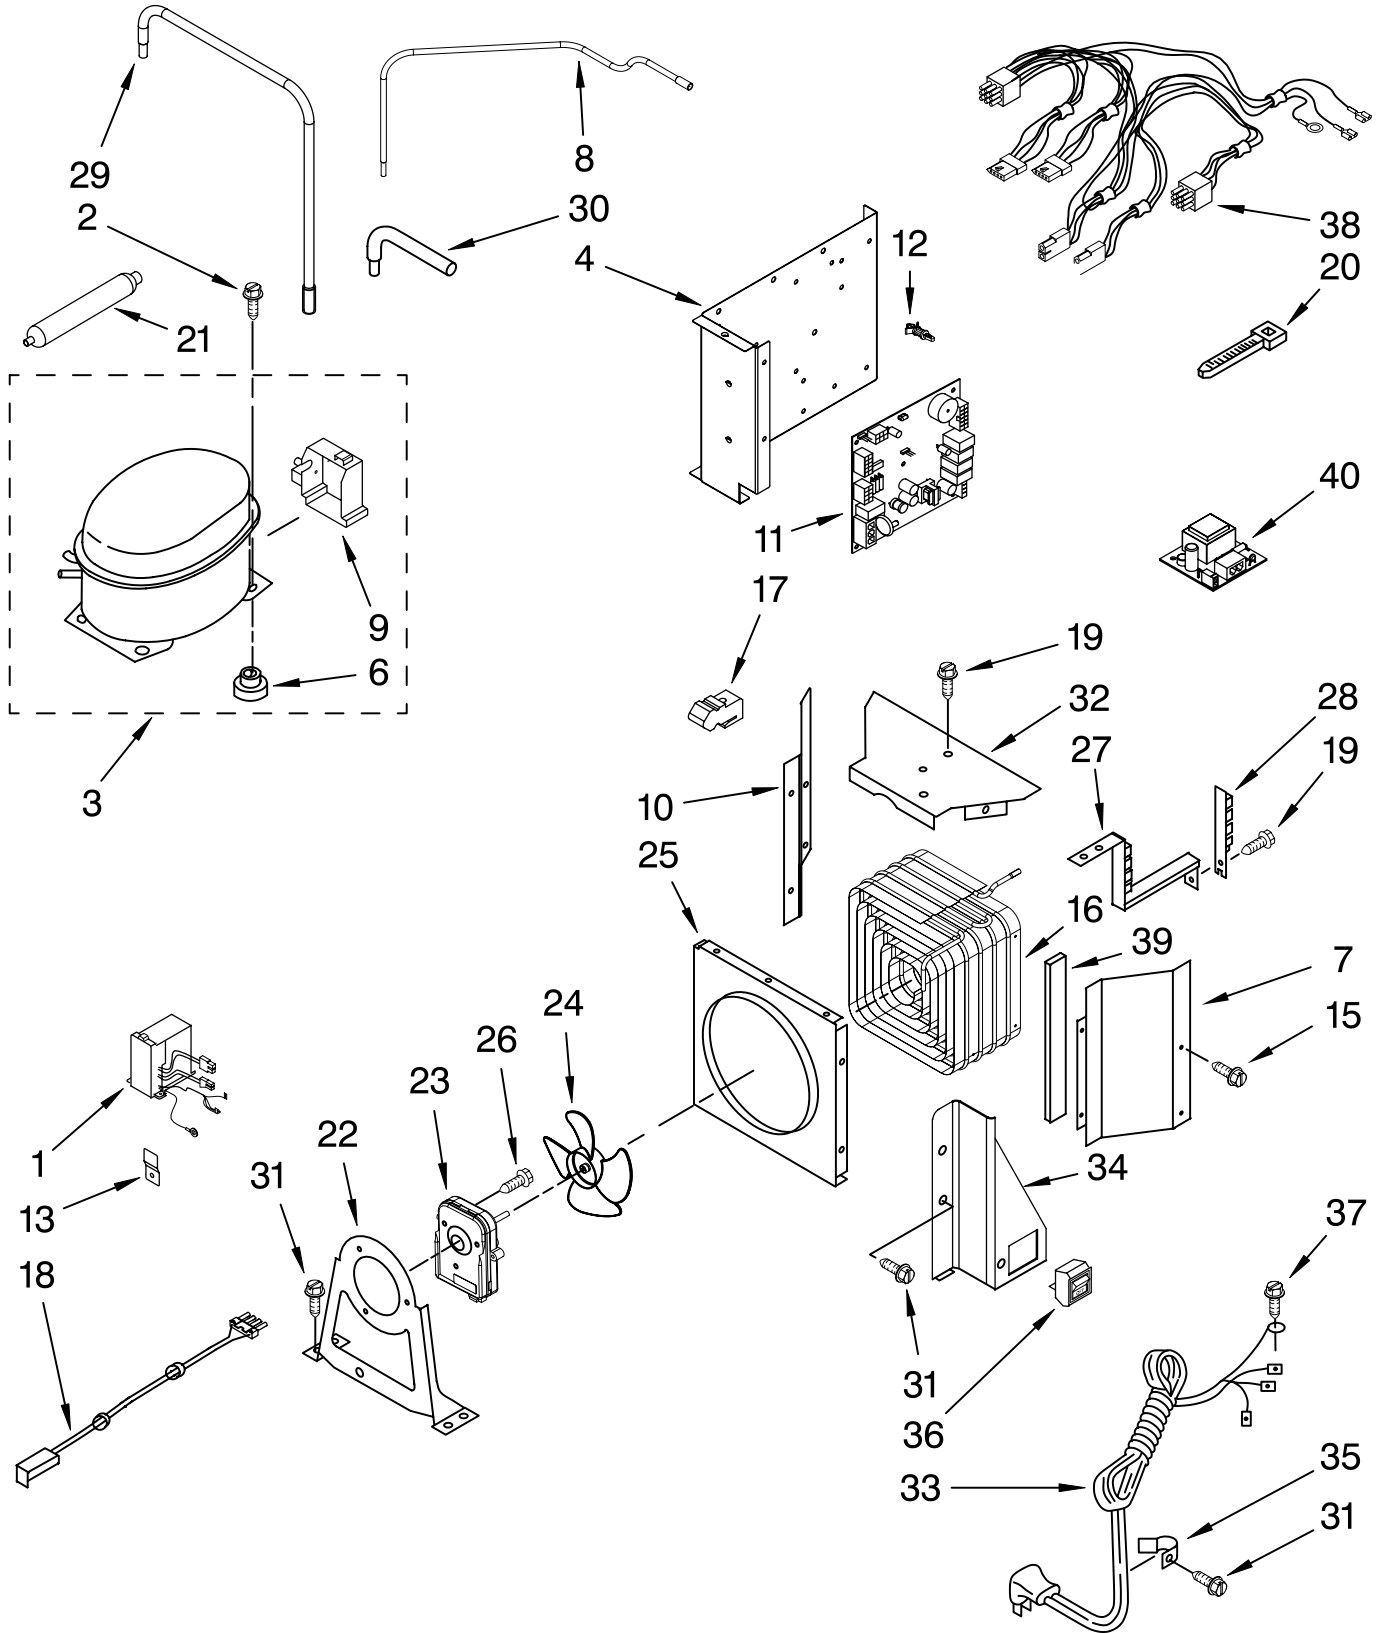

UPPER UNIT PARTS

For Model: EF42DBSS
(Stainless Steel)

FOR ORDERING INFORMATION REFER TO PARTS PRICE LIST

UPPER UNIT PARTS

For Model: EF42DBSS
(Stainless Steel)

Illus. No.	Part No.	DESCRIPTION	Illus. No.	Part No.	DESCRIPTION	Illus. No.	Part No.	DESCRIPTION
1	W10133449	Inverter Box	19	489399	Screw	39	2309432	Gasket, Condenser
2	489373	Screw, Compressor Mounting (4)	20	2155774	Wire Tie	40	2259350	Power Supply, Ingredient Care Center
3	2302967	Compressor (Includes Items 6 & 9)(Also Order 876765 Tube Kit)	21	2317982	Drier	Following Parts Not Illustrated and Optional Parts Not Included		
4	2318087	Housing, Control Board	22	W10136614	Bracket, Fan Motor (Condenser Fan)			
6	1100826	Grommet, Mounting	23	2188875	Motor, Fan	978025	Valve, Access (1/4")	
7	2309002	Support, Condenser	24	W10139483	Blade, Fan	978026	Valve, Access (5/16")	
8	2307693	Tube, Transiton (Cond/Ht Loop) (Right)	25	2003169	Orifice, Fan	978027	Valve, Access (3/8")	
9	2215676	Terminal Cover	26	8533993	Screw	978028	Valve, Access (1/2")	
10	2309001	Support, Condenser (Left)	27	2317031	Bracket, Vibration (Condenser)	978029	Valve, Access (5/8")	
11	2307028	Control Board, Gemini	28	2317030	Arm, Vibration (Condenser)	978030	Valve, Access (3/4")	
12	2203075	Spacer (5)	29	2307566	Tube, Transition (Condenser/Drier)	876764	Valve, Access (3/16")	
13	2256328	Bracket, Inverter Box	30	2194319	Tube, Process	REFRIGERANT CHARGE		
15	1157158	Screw	31	486194	Screw			
16	2307998	Condenser	32	2309000	Cover, Condenser	7.50 oz.		
17	2309431	Grommet (2)	33	2310251	Service Cord	(R-134A)		
18	2310207	Wire, Jumper	34	2307684	Bracket, Mounting (Power Switch)			
			35	549193	Clamp, Cord			
			36	2266802	Switch, Power Disconnect			
			37	487294	Screw, Ground			
			38	W10167450	Wiring Harness, Unit Compartment			

FOR ORDERING INFORMATION REFER TO PARTS PRICE LIST