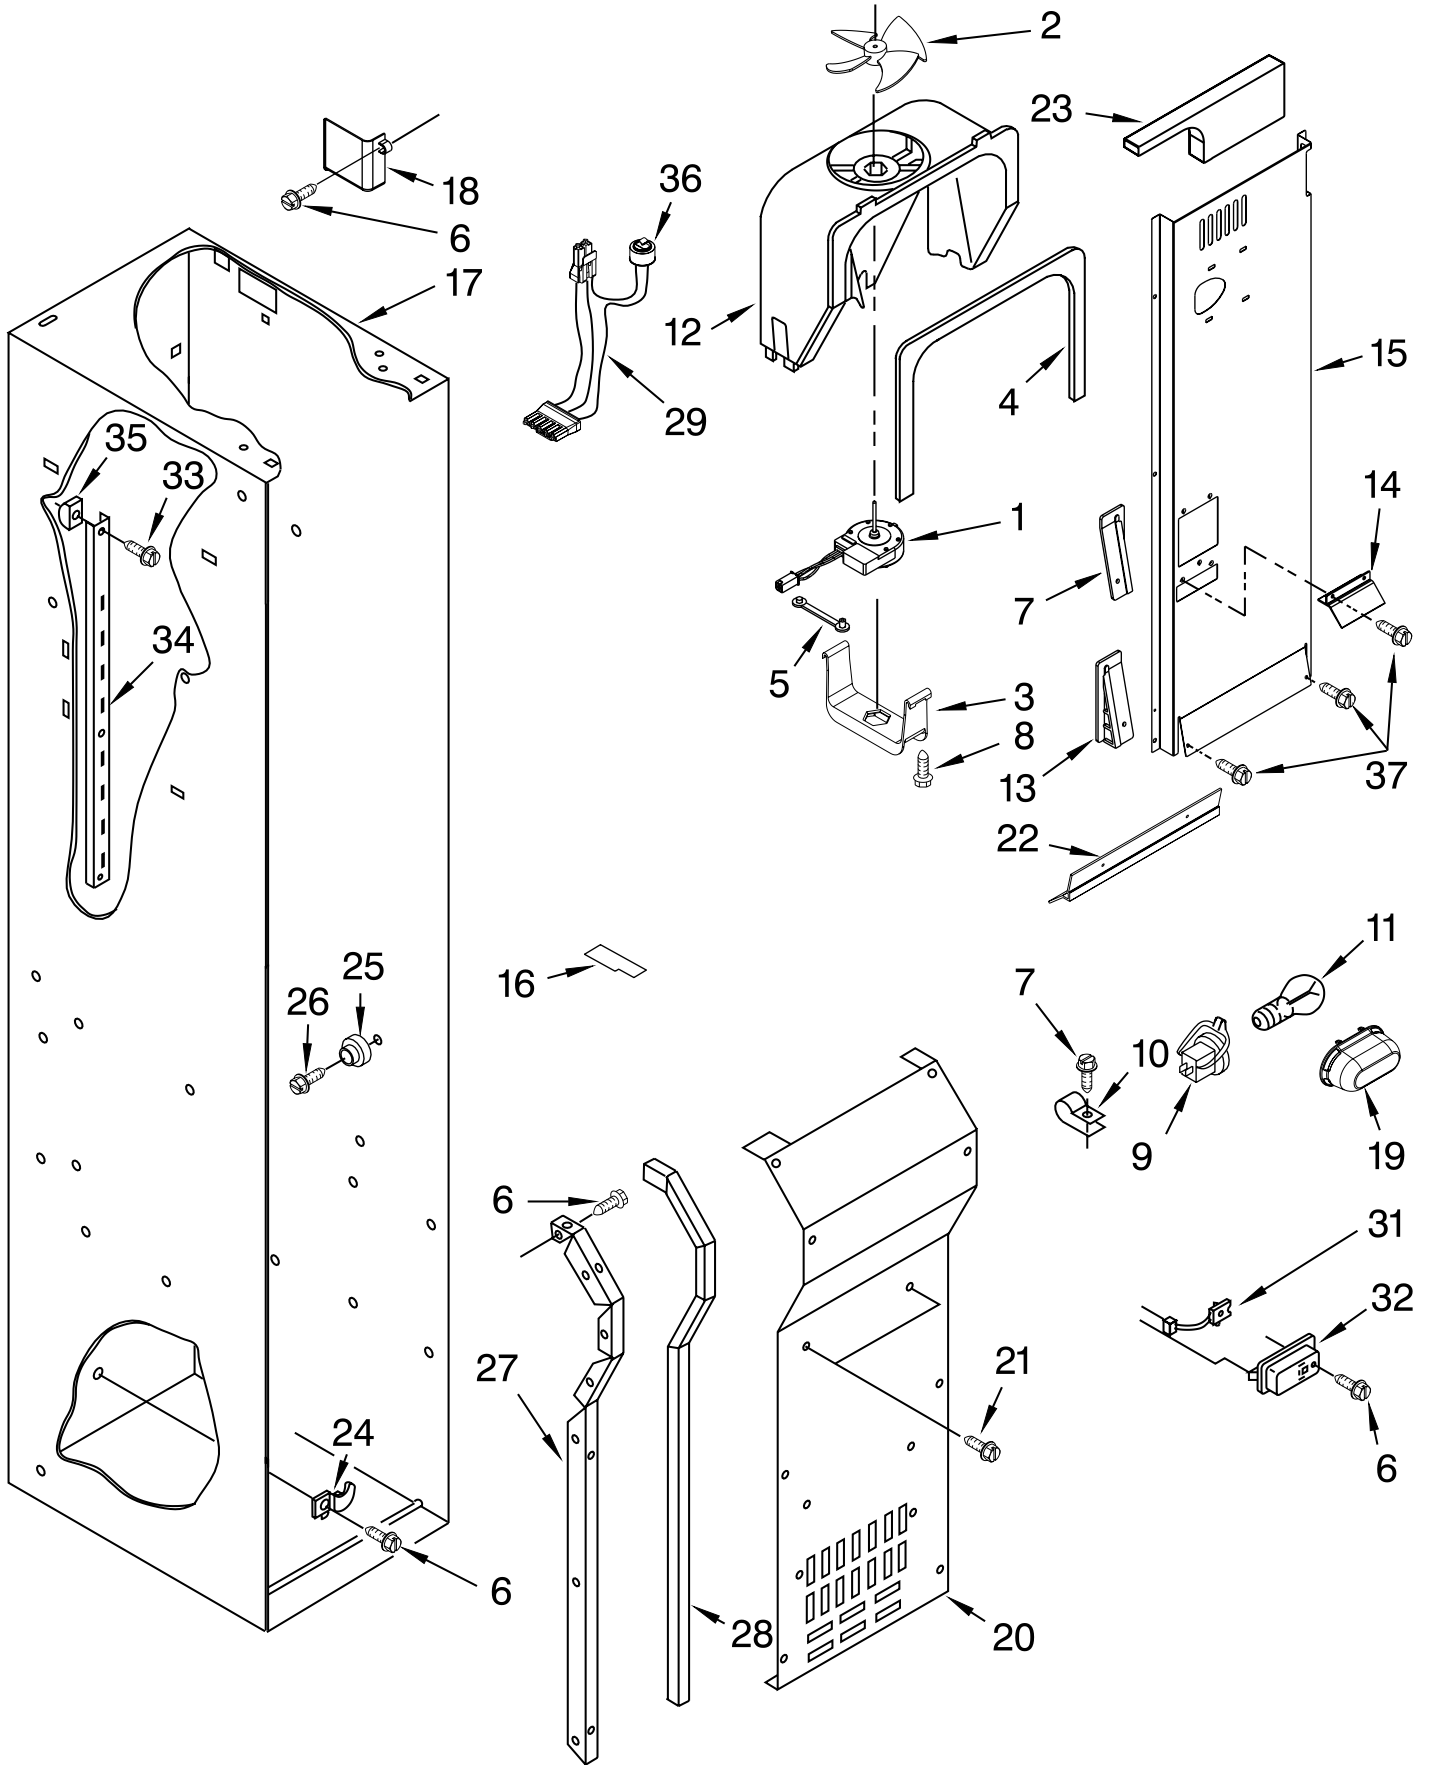

FREEZER LINER AND AIR FLOW PARTS

For Model: EF48NBSS02

(Stainless Steel)

FOR ORDERING INFORMATION REFER TO PARTS PRICE LIST

FREEZER LINER AND AIR FLOW PARTS

For Model: EF48NBSS02
(Stainless Steel)

Illus. No.	Part No.	DESCRIPTION
1	2259385	Fan Motor
2	2169142	Fan Blade
3	2223733	Retainer, Fan Motor
4	2302817	Gasket, Cover
5	2223986	Grommet
6	486194	Screw
7	2259464	Wedge, Air Duct
8	488500	Screw, Ground
9	2223857	Socket, Light (2)
10	489348	Clamp, Nylon
11	2326255	Light Bulb
12	2182120	Scroll, Fan
13	2259465	Wedge, Air Duct
14	2266801	Deflector, Air
15	2307778	Air Duct
16	2209066	Block, Fan Scroll
17		Liner (Not A Serviceable Part)
18	2259025	Cover, Air Outlet
19	2307751	Light Shield
20	W10158005	Cover, Evaporator
21	8281163	Screw
22	2302851	Support, Air Duct
23	2309284	Deflector, Air Duct
24	1112260	Support, Evaporator
25	W10173127	Shelf, Stud
26	8281158	Screw
27		Evaporator, Cover Rail
	2221107	Left Side
	2259355	Right Side
28	2220904	Gasket (2) Evaporator Cover
29	W10139189	Harness, Evap Fan (Includes Item 36)
31	2188820	Thermistor
32	2317105	Cover, Thermistor
33	2006475	Screw
34	2259032	Ladder, Shelf
35	2259445	Support, Screw
36	W10160570	Defrost, Bi-Metal
37	8281185	Screw