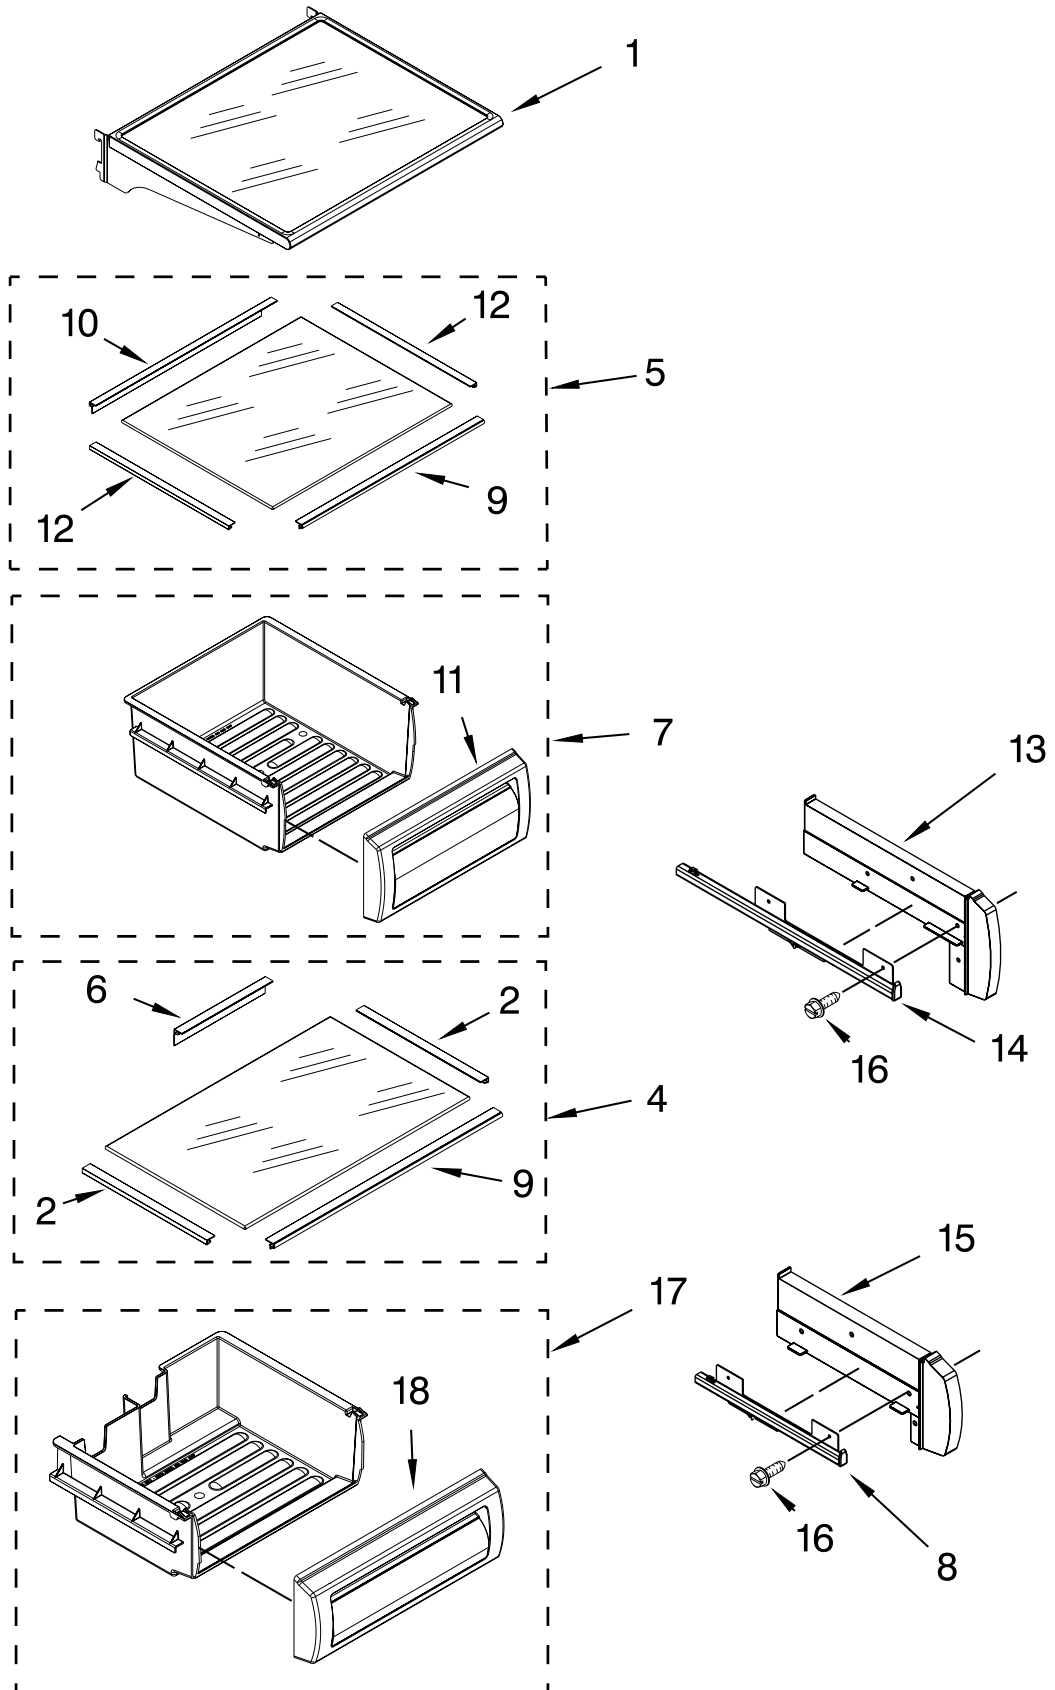

REFRIGERATOR SHELF PARTS

For Model: EF48NBSS02
(Stainless Steel)

FOR ORDERING INFORMATION REFER TO PARTS PRICE LIST

REFRIGERATOR SHELF PARTS

For Model: EF48NBSS02

(Stainless Steel)

Illus.	Part	
No.	No.	DESCRIPTION
1	W10165104	Shelf Assy (4)
2	2256250	Trim, Glass Side Meat Pan
4	W10165092	Meat Pan Cover Assembly
5	W10165086	Crisper Cover Assembly
6	2257583	Trim, Glass Rear
7	2252413	Crisper Pan (2)
8		Slide, Meat Pan
	2302954	Left Side
	2302955	Right Side
9	2302832	Trim, Glass Front
10	2256255	Trim, Glass Rear
11	2256249	Front, Crisper Pan
12	2252255	Trim, Glass Side
13		Spacer, Crisper
	2256222	Right Side (2)
	2256223	Left Side (2)
14		Slide, Crisper
	2302957	Right Side (2)
	2302956	Left Side (2)
15		Spacer, Meat Pan
	2256243	Left Side
	2256244	Right Side
16	8533929	Screw
17	2256370	Pan Assembly Meat
18	2256367	Front, Meat Pan