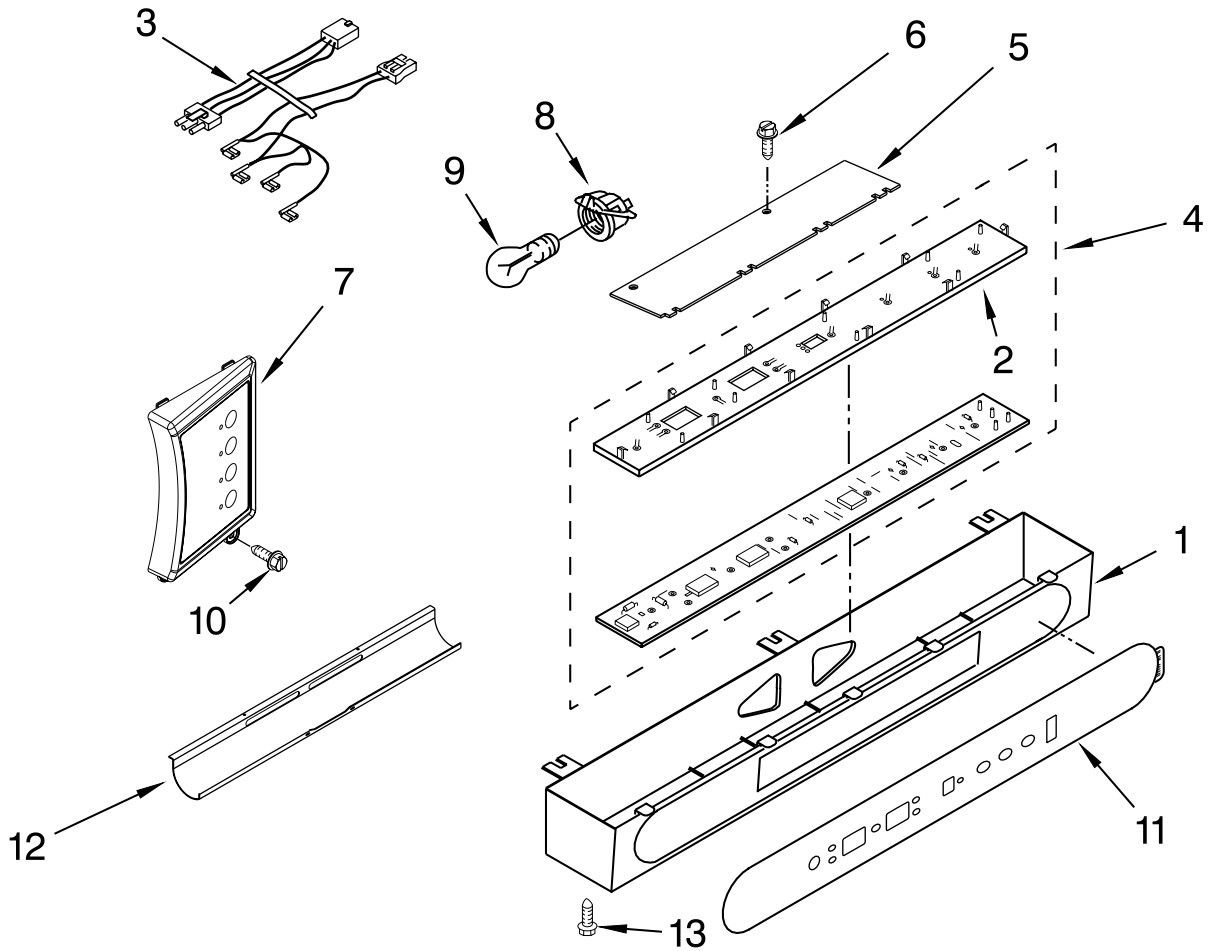

CONTROL PANEL PARTS

For Model: EF48NBSS02
(Stainless Steel)

Illus. No.	Part No.	DESCRIPTION
1	2302773	Control Box
2	2215670	Insert, Control Box
3	2310197	Wire Assembly
4	W10165120	Circuit Board, Housing Control
5	2221121	Support, Control Box
6	487539	Screw (2)
7	W10151210	Display Board, Ingredient Care Center
8	2162085	Socket, Light
9	W10311505	Light Bulb
10	8281185	Screw
11	W10165031	Overlay, Control Box
12	2302716	Shield, Light
13	486194	Screw

FOR ORDERING INFORMATION REFER TO PARTS PRICE LIST