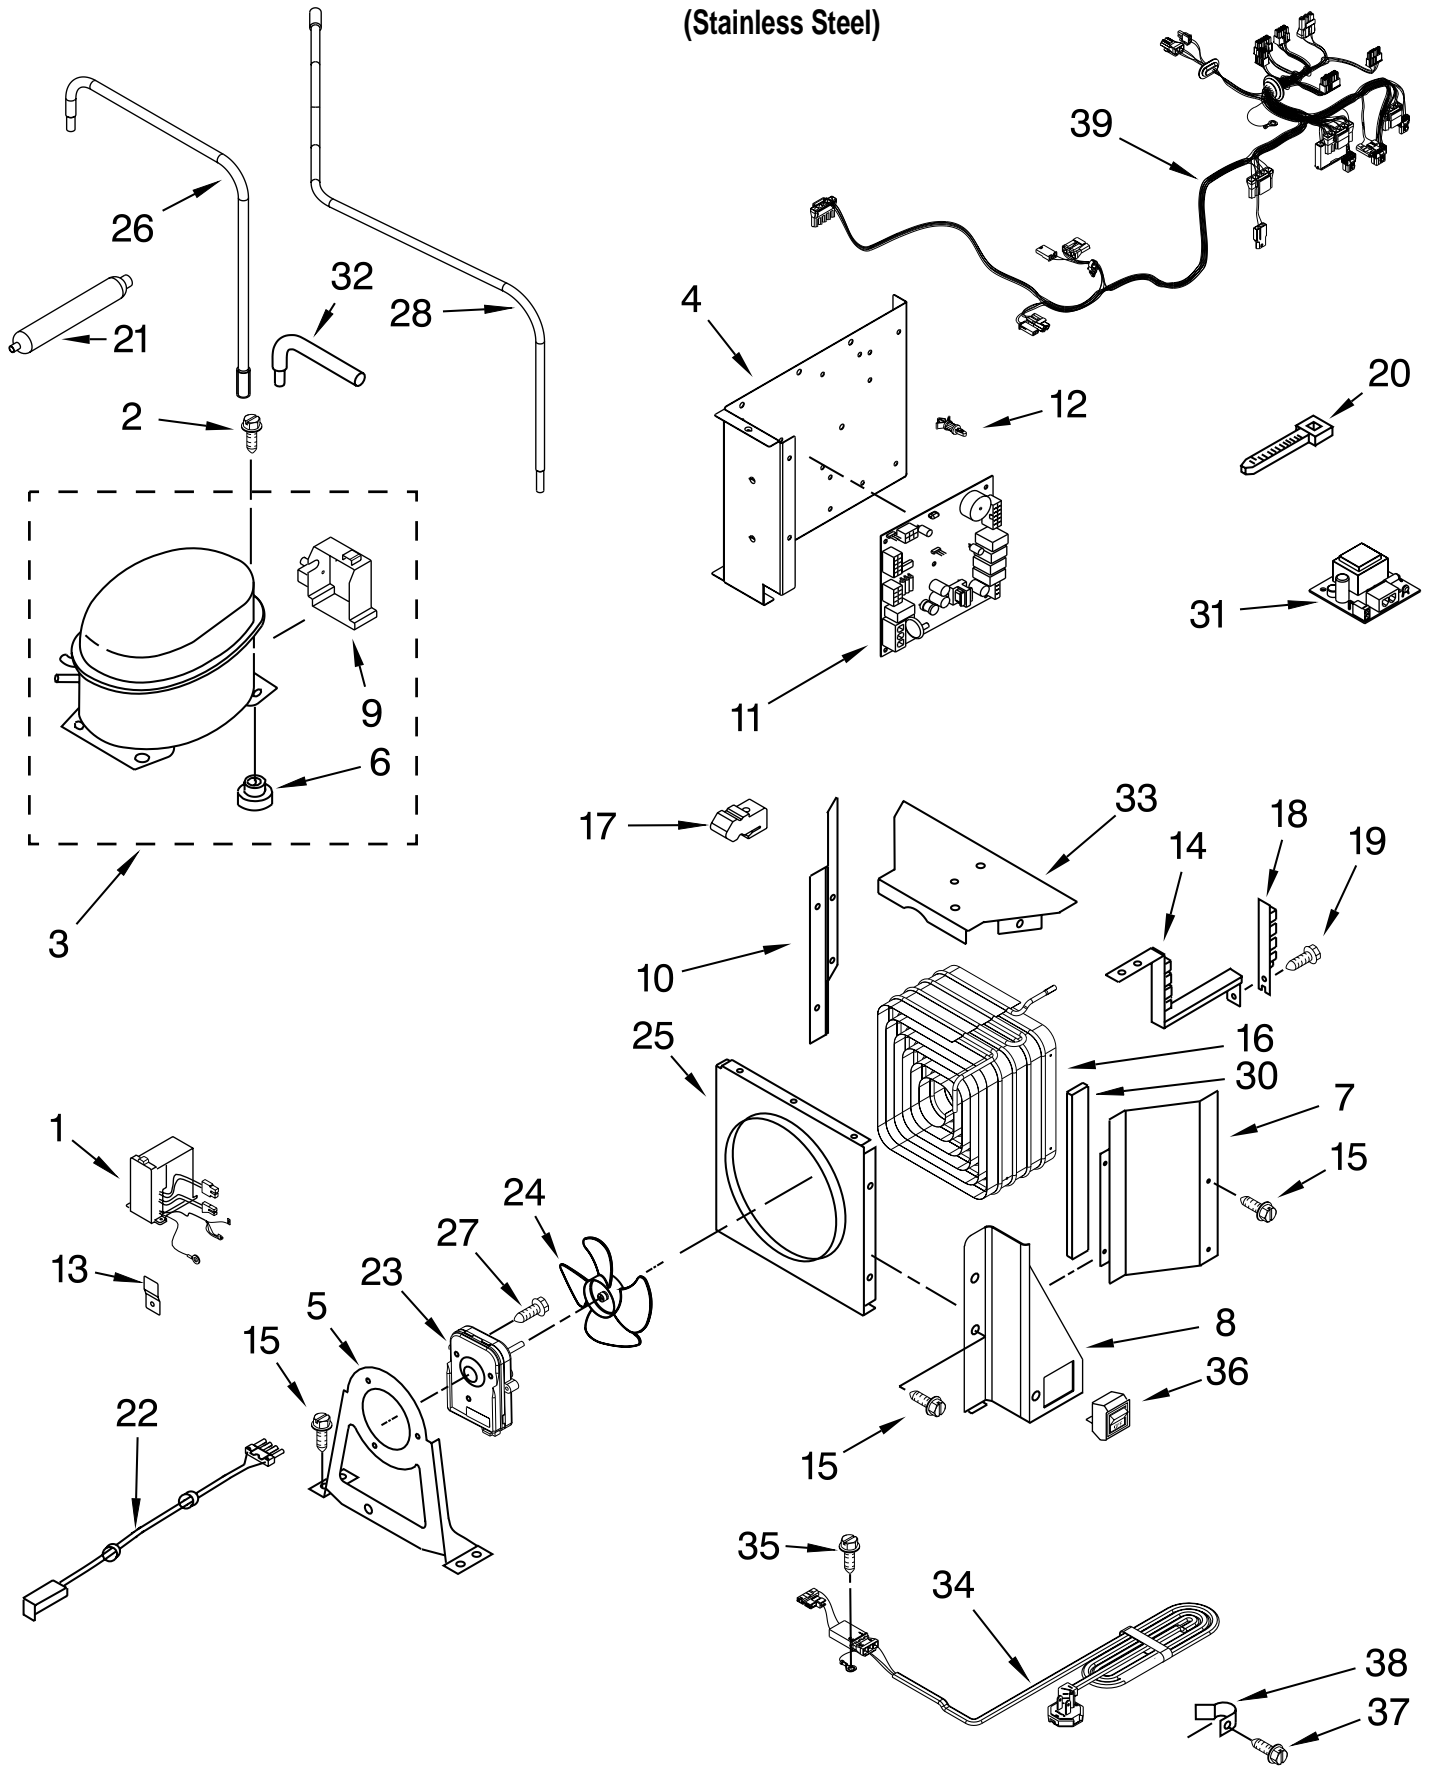

UPPER UNIT PARTS

For Model: EF48NBSS02
(Stainless Steel)

FOR ORDERING INFORMATION REFER TO PARTS PRICE LIST

UPPER UNIT PARTS

For Model: EF48NBSS02

(Stainless Steel)

Illus. No.	Part No.	DESCRIPTION
1	W10133449	Inverter Box
2	489373	Screw, Compressor Mounting (4)
3	W10173296	Compressor (Includes Items 6 & 9)(Also Order 876765 Tube Kit)
4	2318087	Housing, Control Board
5	W10136614	Bracket, Fan Motor
6	1100826	Grommet, Mounting
7	2309002	Support, Condenser (Right)
8	W10185556	Bracket, Switch
9	2215676	Terminal Cover
10	2309001	Support, Condenser (Left)
11	W10219463	Control Board, Gemini
12	2203075	Spacer (5)
13	2256328	Bracket, Inverter Box
14	2317031	Bracket, Vibration Condenser
15	1157158	Screw
16	2307998	Condenser

Illus. No.	Part No.	DESCRIPTION
17	2309431	Grommet (4)
18	2317030	Arm, Vibration Condenser
19	489399	Screw
20	2155774	Wire Tie
21	W10175593	Drier
22	2310207	Wire Assembly (Condenser Fan)
23	2188875	Motor, Fan
24	W10139483	Blade, Fan
25	2003169	Orifice, Fan
26	2307566	Tube, Drier Transition
27	8533993	Screw
28	W10234133	Tube, Heat Loop Transition
30	2309432	Gasket, Condenser
31	2259350	Power Supply, Ingredient Care Center
32	2194319	Process, Tube
33	2309000	Cover, Condenser
34	2310251	Service Cord
35	486194	Screw
36	2266802	Switch, Power Disconnect
37	487294	Screw, Ground
38	549193	Clamp, Cord

Illus. No.	Part No.	DESCRIPTION
39	W10178883	Wiring Harness, Unit Compartment

Following Parts Not Illustrated and Optional Parts Not Included

978025	Valve, Access (1/4")
978026	Valve, Access (5/16")
978027	Valve, Access (3/8")
978028	Valve, Access (1/2")
978029	Valve, Access (5/8")
978030	Valve, Access (3/4")
876764	Valve, Access (3/16")

REFRIGERANT CHARGE

7.50 oz.
(R-134A)