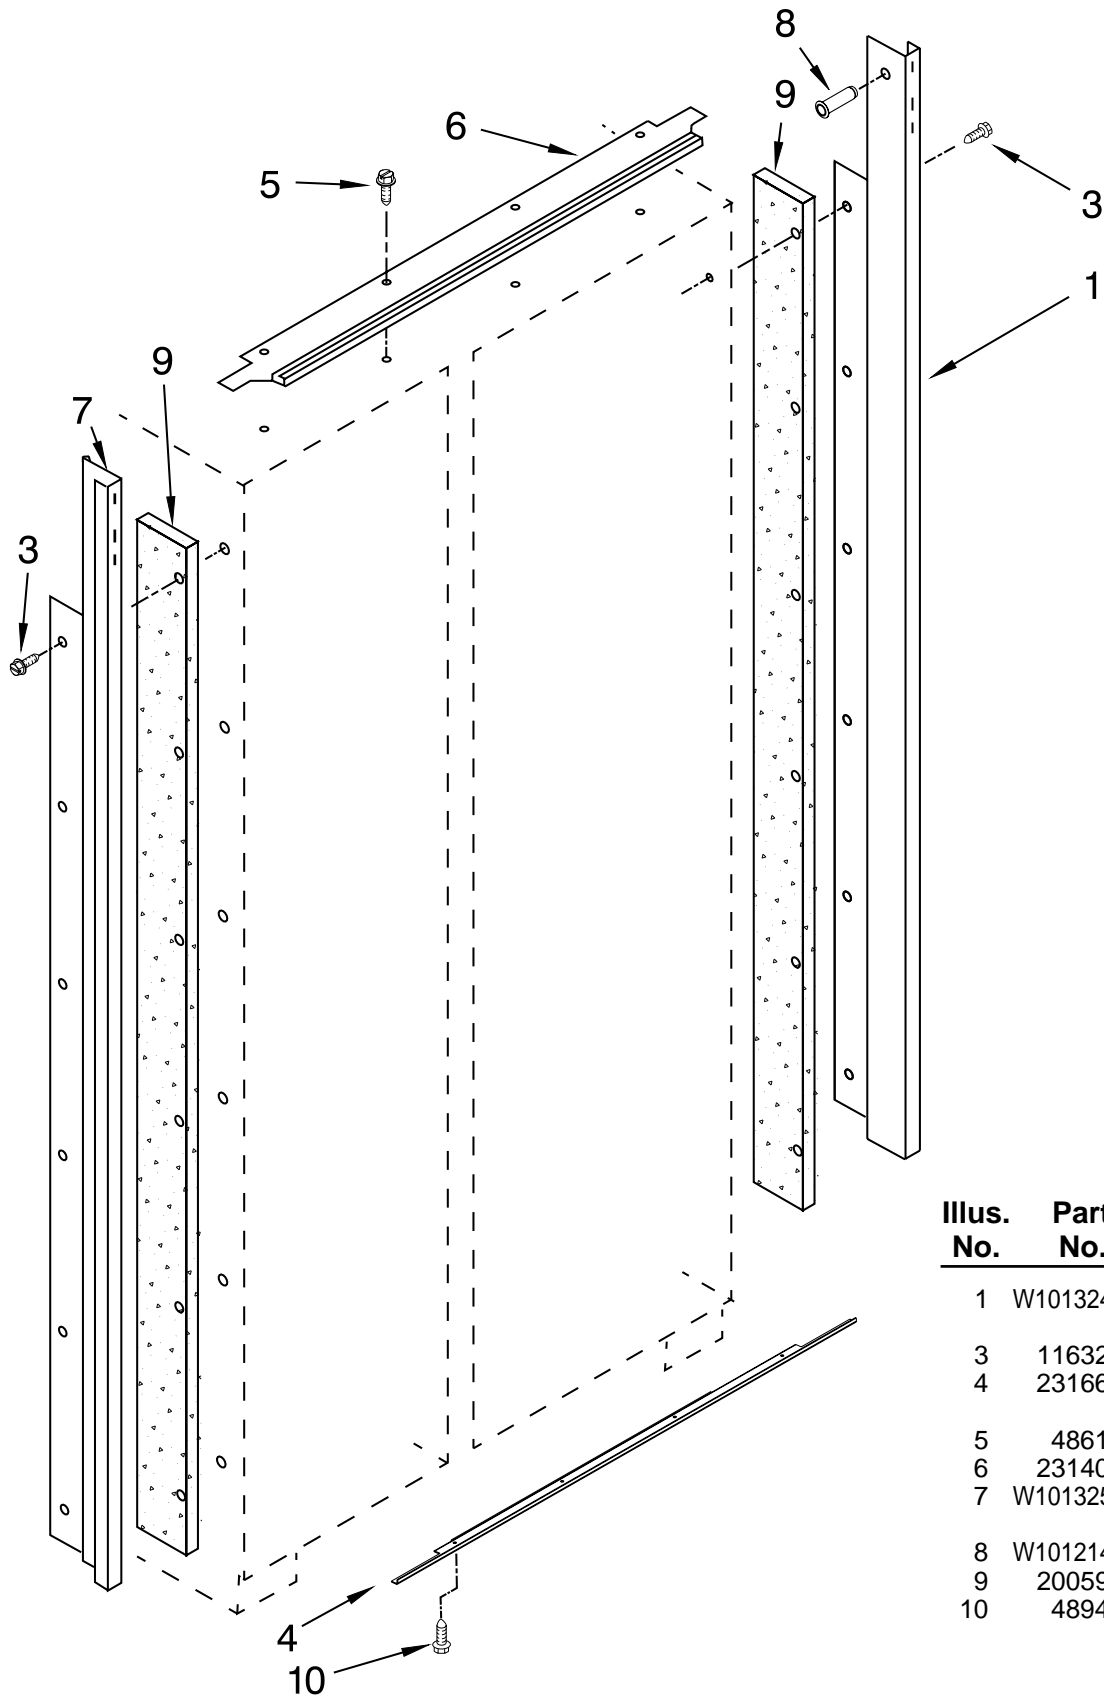

CABINET TRIM PARTS

For Model: EF48NBSS02
(Stainless Steel)

Illus. No.	Part No.	DESCRIPTION
1	W10132472	Cabinet, Trim (Right Side)
3	1163283	Screw
4	2316688	Cabinet, Trim (Bottom)
5	486194	Screw
6	2314018	Cabinet, Trim Top
7	W10132541	Cabinet Trim (Left Side)
8	W10121451	Nutsert (4)
9	2005925	Seal-Trim, Side
10	489464	Screw

FOR ORDERING INFORMATION REFER TO PARTS PRICE LIST