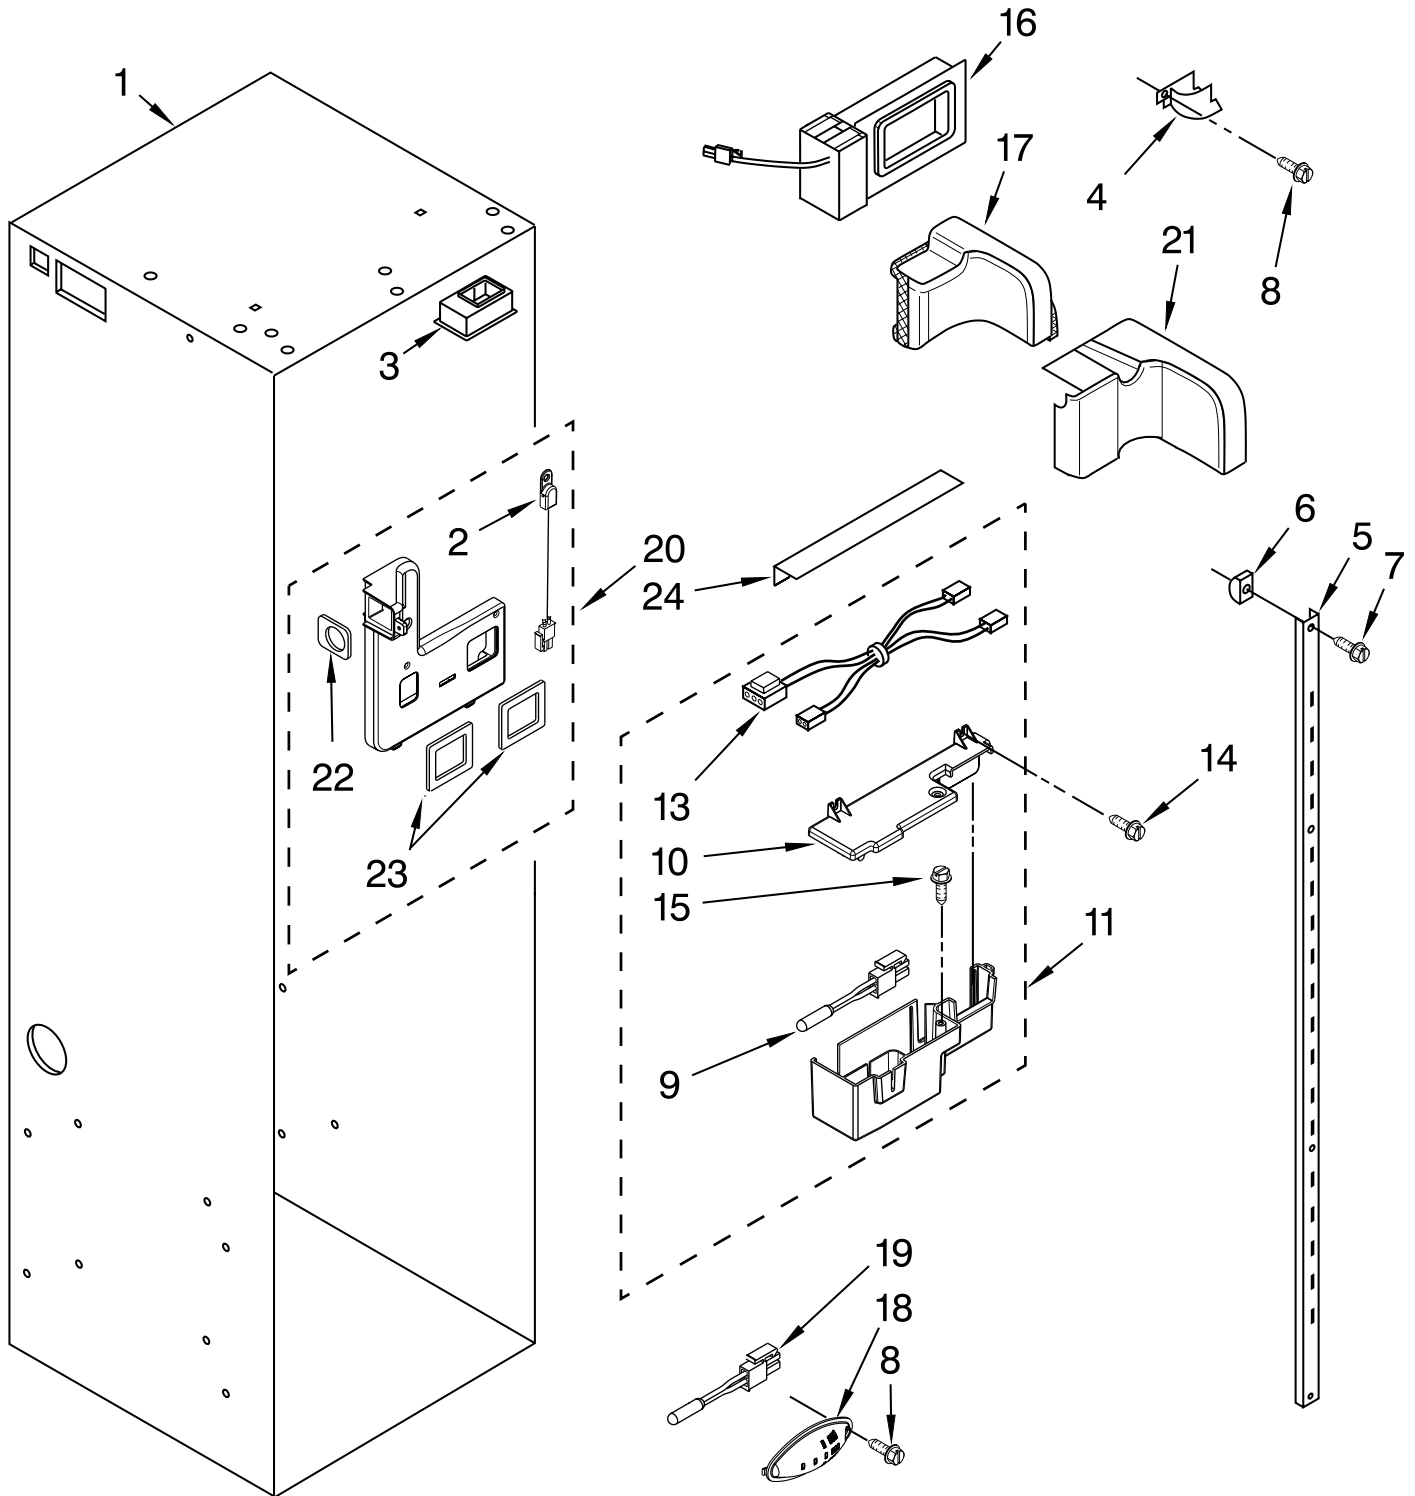

REFRIGERATOR LINER PARTS

For Model: EF48NBSS02
(Stainless Steel)

FOR ORDERING INFORMATION REFER TO PARTS PRICE LIST

REFRIGERATOR LINER PARTS

For Model: EF48NBSS02

(Stainless Steel)

Illus. No.	Part No.	DESCRIPTION
1		Liner (Not A Serviceable Part)
2	2306010	Thermistor
3	2208970	Air Duct
4	2003577	Guard, Air Return
5	2259077	Ladder, Shelf (2)
6	520965	Screw Support, Ladder (8)
7	2006475	Screw
8	487539	Screw
9	2302937	Thermistor
10	2302986	Lid, Air Baffle
11	W10169528	Baffle, Control Assembly
13	2310205	Jumper, Air Baffle
14	488357	Screw
15	486194	Screw
16	2221296	Air Baffle Assembly
17	2309222	Diffuser Assembly
18	2317105	Cover, Thermistor
19	2188820	Thermistor
20	2302992	Spacer, Air- Baffle
21	2309087	Cover, Diffuser
22	2259412	Seal, Air Duct (Round Hole)
23	2259398	Seal, Air Duct (Square Hole)
24	W10159488	Diverter, Crisper Cover