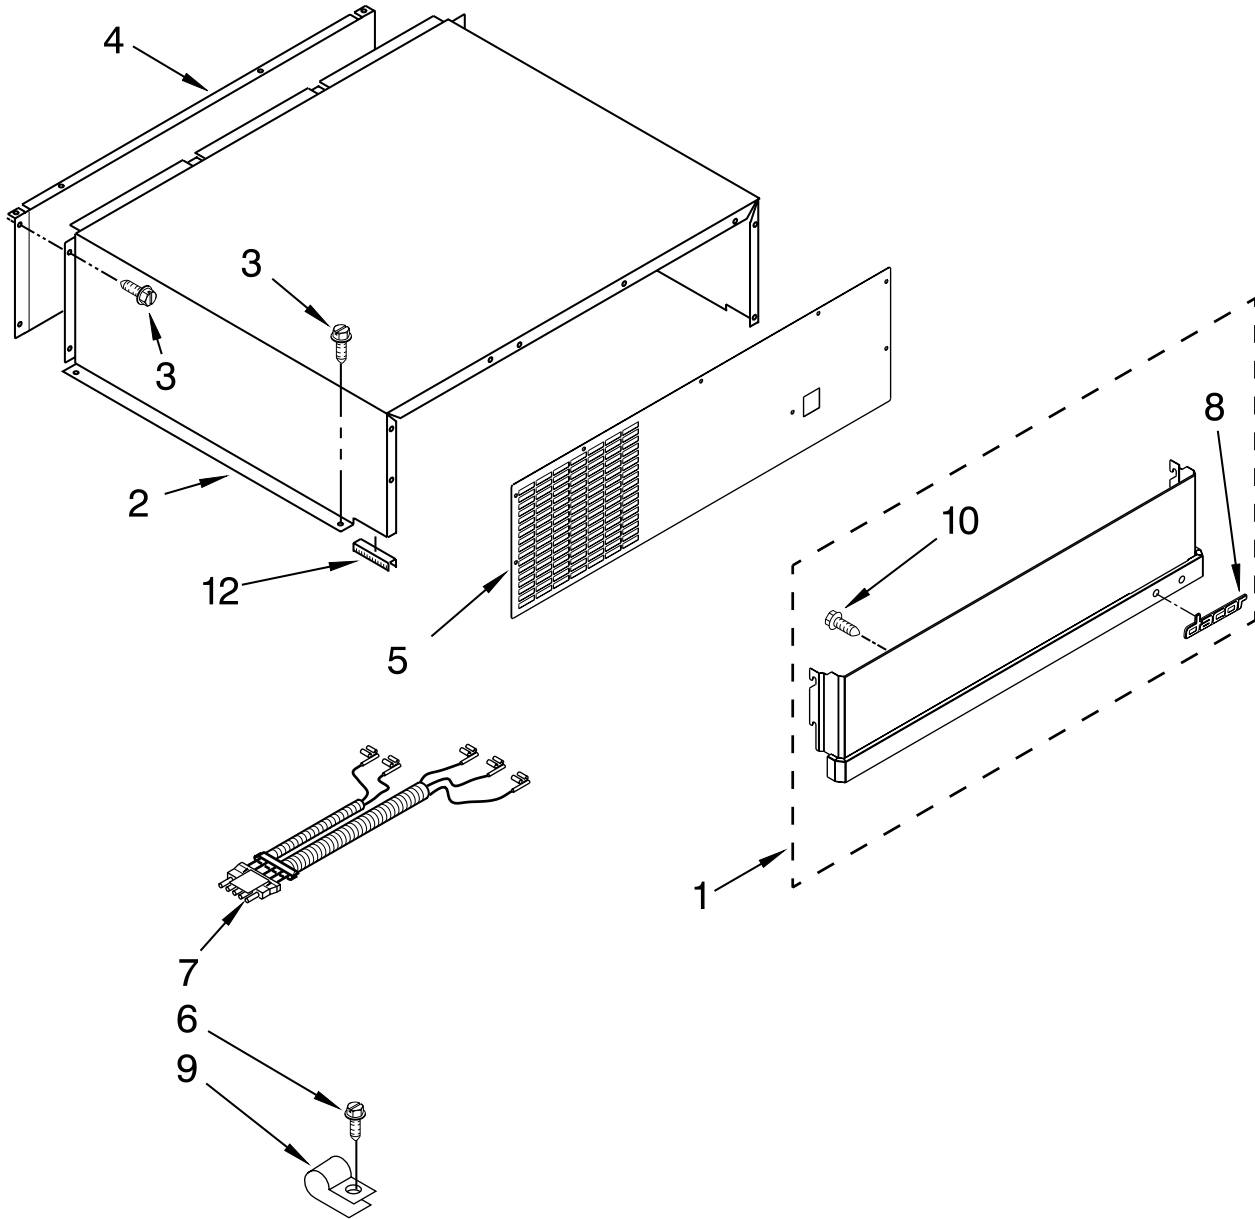

TOP GRILLE AND UNIT COVER PARTS

For Model: EF48NBSS02
(Stainless Steel)

Illus. No.	Part No.	DESCRIPTION
1	W10162621	Panel, Decorative
2	W10161693	Cover, Unit
3	486194	Screw
4	2256466	Back Panel
5	W10185625	Cover, Unit Front
6	487415	Screw
7	W10167456	Wire Assembly RC/FC Light Switch
8	12989001	Nameplate
9	489348	Clamp
10	489399	Screw (5)
12	2215910	Grommet

FOR ORDERING INFORMATION REFER TO PARTS PRICE LIST