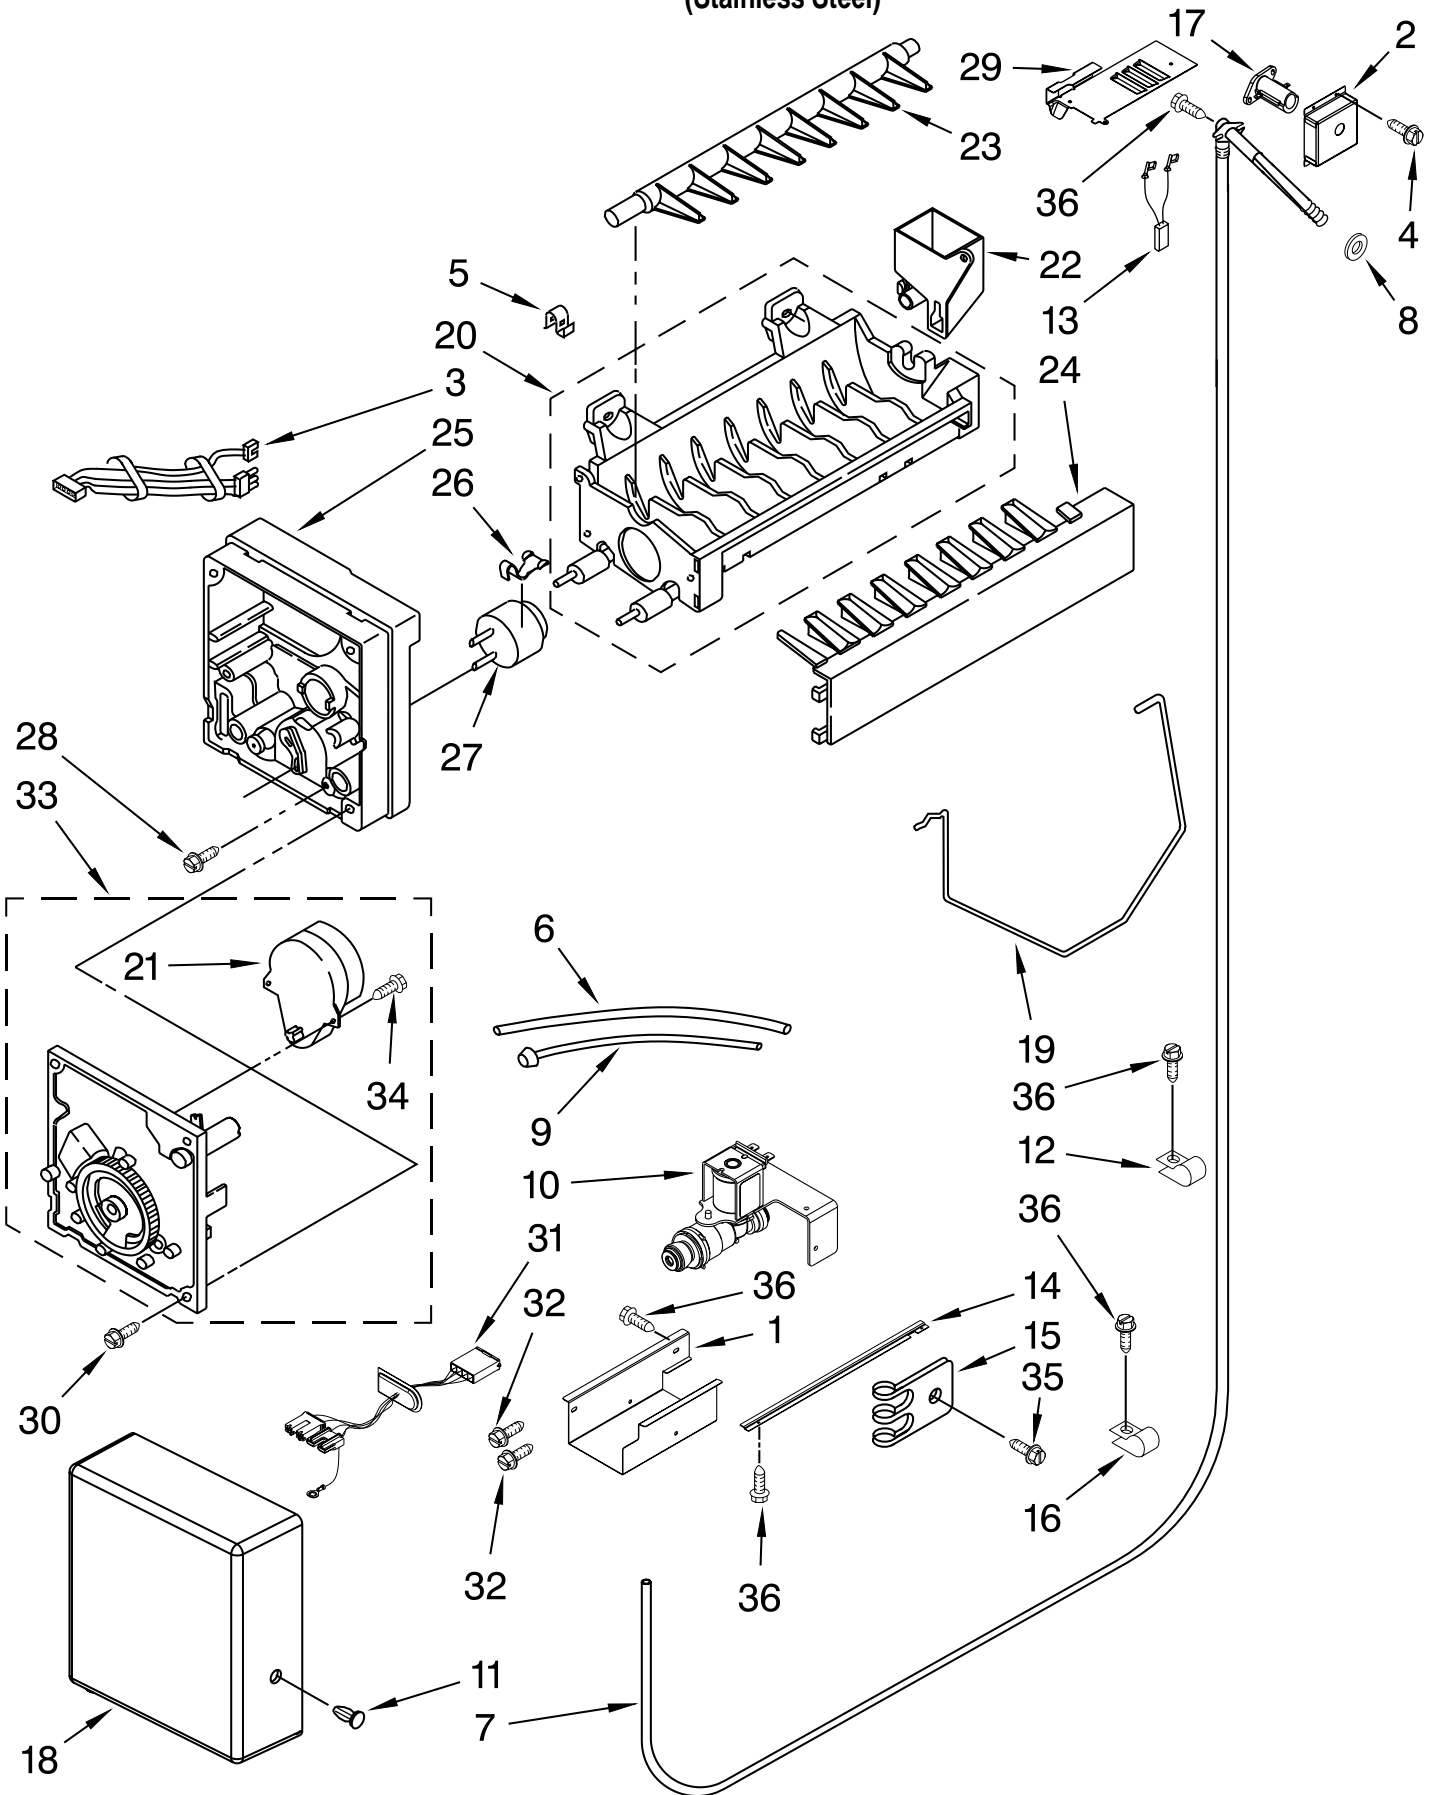

ICEMAKER PARTS

For Model: EF48NBSS02
(Stainless Steel)

FOR ORDERING INFORMATION REFER TO PARTS PRICE LIST

ICEMAKER PARTS

For Model: EF48NBSS02

(Stainless Steel)

Illus. No.	Part No.	DESCRIPTION
1	W10129653	Shield, Valve
2	2259064	Cover, Fill Tube Heater
3	2310136	Wire Assembly, Icemaker
4	487539	Screw
5	628379	Clip, Fuse
6	W10296807	Tube, Filter Inlet
7	2314048	Water Inlet Tube Assembly
8	1106508	Seal Gasket
9	2317912	Tube, Filter Outlet
10	2307650	Valve, Solenoid
11	489115	Fastener, Snap-In
12	2221070	Clamp, Tube
13	2310108	Jumper, Fill Tube Heater
14	2320559	Support, Valve

Illus. No.	Part No.	DESCRIPTION
15	2305274	Clamp, Nylon Valve
16	489348	Clamp Tube
17	2221240	Heater, Fill Tube
18	2257538	Cover
19	2313990	Shut Off Arm
20	W10122527	Mold & Heater (Also Order 542638 Silicone Grease)
21	626683	Motor
22	628356	Cup-Water Fill
23	627843	Ejector
24	2182124	Ice Striper
25	2195914	Support
26	2315522	Retainer
27	627985	Thermostat (2) (Also Order 542639 Cement Alumilastic)
28	8533917	Screw

Illus. No.	Part No.	DESCRIPTION
29	2221231	Shield, Heat
30	489276	Screw
31	W10139195	Wire Assembly (Water Valve)
32	488500	Screw
33	626691	Module Assembly (Includes Items 21 & 34)
34	489136	Screw (2)
35	489464	Screw
36	486194	Screw
100	W10222314	Complete Icemaker Assembly

Following Parts Not Illustrated (Optional Parts Only)

8537055 Cleaner, Stainless Steel