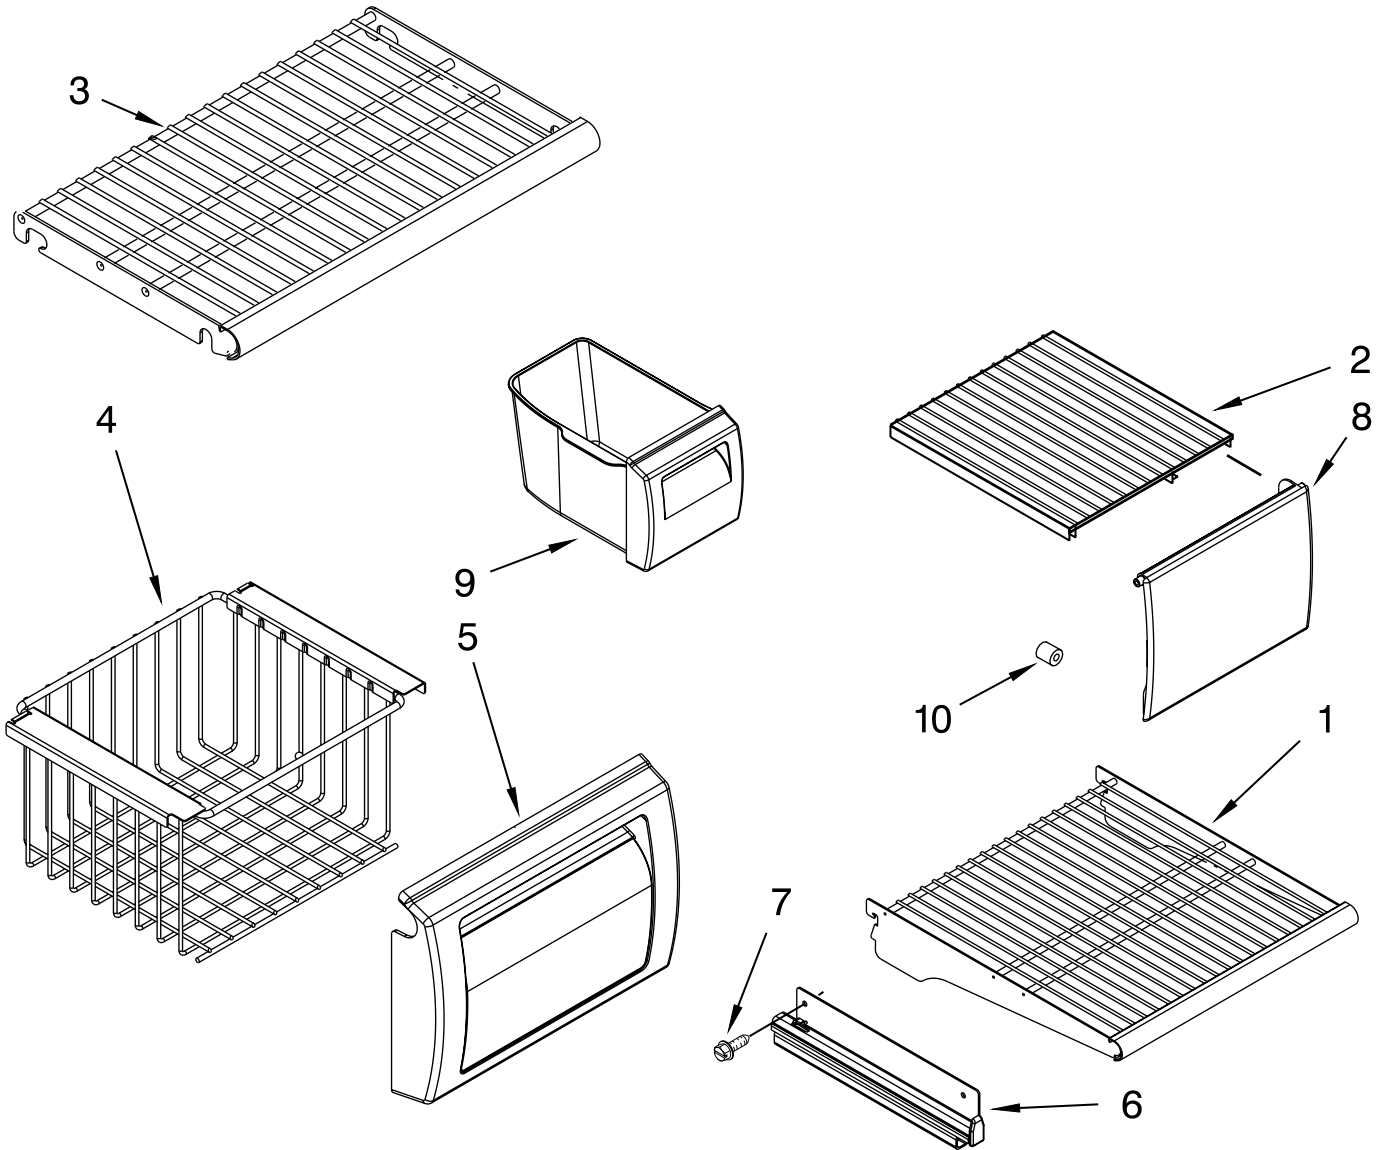

FREEZER SHELF PARTS

For Model: EF48NBSS02
(Stainless Steel)

Illus. No.	Part No.	DESCRIPTION
1	W10175906	Wire, Shelf (2)
2	W10213535	Cover, Shelf
3	2302884	Shelf, Fixed (2)
4	2259083	Basket
5	2256271	Front, Basket
6		Slide, Basket
	2259317	Right Side
	2259318	Left Side
7	8533928	Screw
8	2266935	Door, Ice
9	2266932	Bucket, Ice
10	2266955	Spacer

FOR ORDERING INFORMATION REFER TO PARTS PRICE LIST