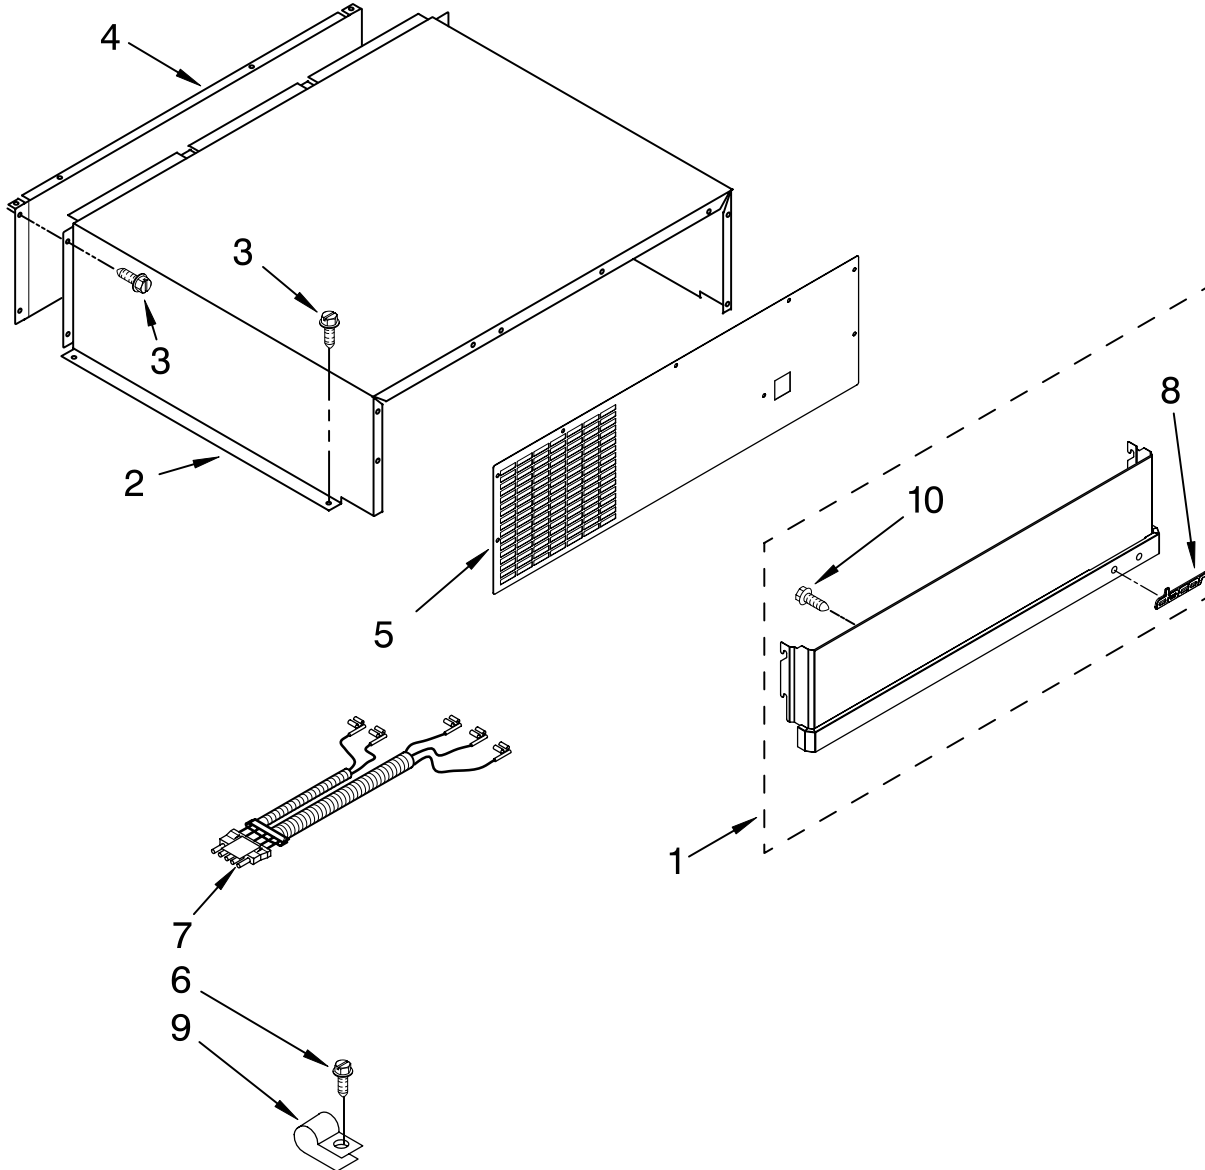

(Stainless Steel)

Illus. No.	Part No.	DESCRIPTION
1		Liner (Not A Serviceable Part)
2	2306010	Thermistor
3	2208970	Air Duct
5	2259077	Ladder, Shelf (2)
6	520965	Screw Support, Ladder (8)
7	2006475	Screw
8	487539	Screw
9	2302937	Thermistor
10	2302986	Lid, Air Baffle
11	W10169528	Baffle, Control Assembly
12	2171846	Release Valve
13	2310205	Jumper, Air Baffle
14	488357	Screw
15	486194	Screw
16	2003577	Guard, Air Return
17	2221296	Air Baffle Assembly
21	2309222	Diffuser Assembly
22	2317105	Cover, Thermistor
23	2188820	Thermistor
24	2302992	Spacer, Air-Baffle
25	2309087	Cover, Diffuser
27	2259412	Seal, Air Duct (Round Hole)
28	2259398	Seal, Air Duct (Square Hole)

FOR ORDERING INFORMATION REFER TO PARTS PRICE LIST

CONTROL PANEL PARTS

For Model: EF48NBSS

(Stainless Steel)

Illus. No.	Part No.	DESCRIPTION
------------	----------	-------------

1	2302773	Control Box
2	2215670	Insert, Control Box
3	2310197	Wire Assembly, UI Control
4	W10165120	Circuit Board, Housing Control
5	2221121	Support, Control Box
6	489006	Screw (2)
7	W10151210	Display, Ingredient Care Center
8	2162085	Socket, Light
9	2255743	Bulb, Light
10	8281185	Screw
11	W10165031	Overlay, Control Box
12	2302716	Shield, Light
13	486194	Screw

FOR ORDERING INFORMATION REFER TO PARTS PRICE LIST

TOP GRILLE AND UNIT COVER PARTS

For Model: EF48NBSS

(Stainless Steel)

Illus. No.	Part No.	DESCRIPTION
1	W10162621	Panel, Decorative
2	W10161693	Cover, Unit
3	486194	Screw
4	2256466	Back Panel
5	W10121229	Cover, Unit Front
6	487415	Screw
7	2310194	Wire Assembly RC/FC Light Switch
8	12989001	Nameplate
9	489348	Clamp
10	489399	Screw (5)