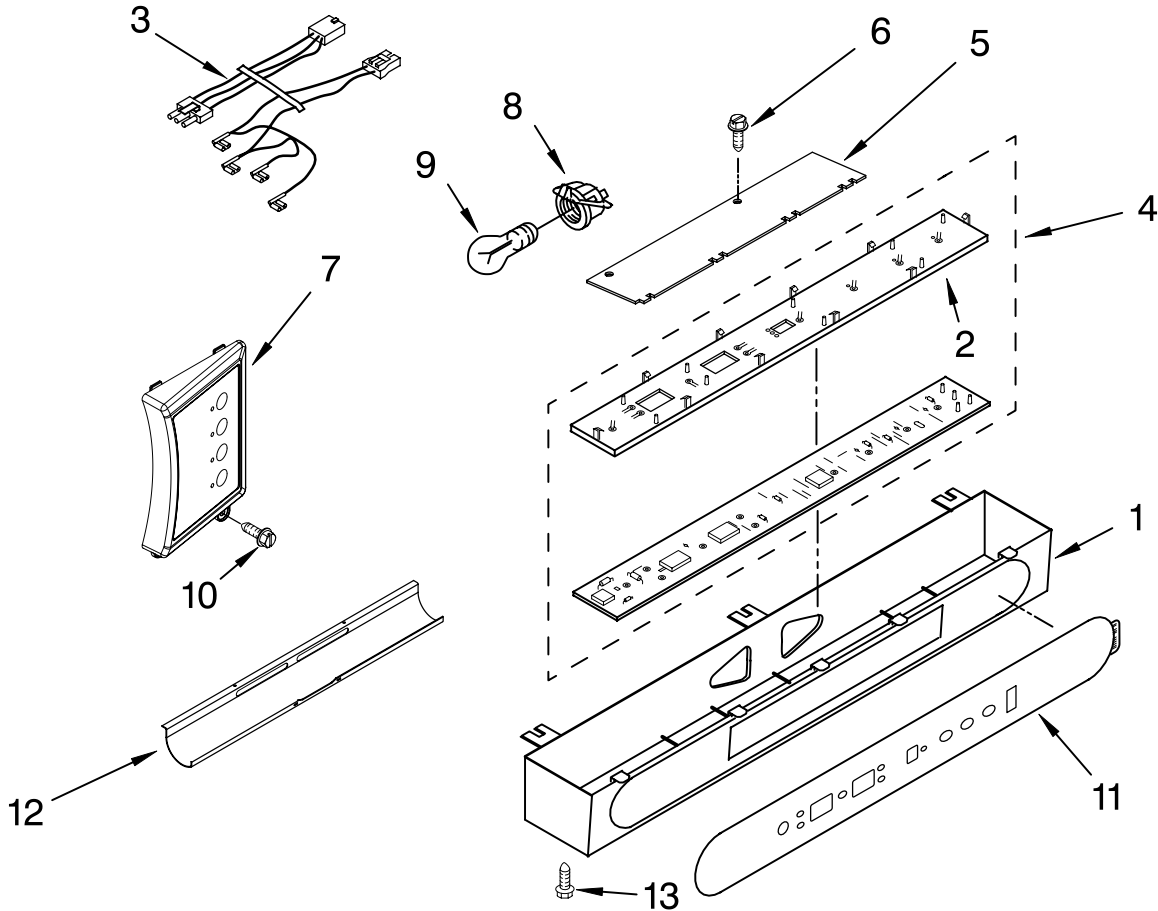

CONTROL PANEL PARTS

For Model: EF48NBSS

(Stainless Steel)

Illus. No.	Part No.	DESCRIPTION

1	2302773	Control Box
2	2215670	Insert, Control Box
3	2310197	Wire Assembly, UI Control
4	W10165120	Circuit Board, Housing Control
5	2221121	Support, Control Box
6	489006	Screw (2)
7	W10151210	Display, Ingredient Care Center
8	2162085	Socket, Light
9	2255743	Bulb, Light
10	8281185	Screw
11	W10165031	Overlay, Control Box
12	2302716	Shield, Light
13	486194	Screw

FOR ORDERING INFORMATION REFER TO PARTS PRICE LIST