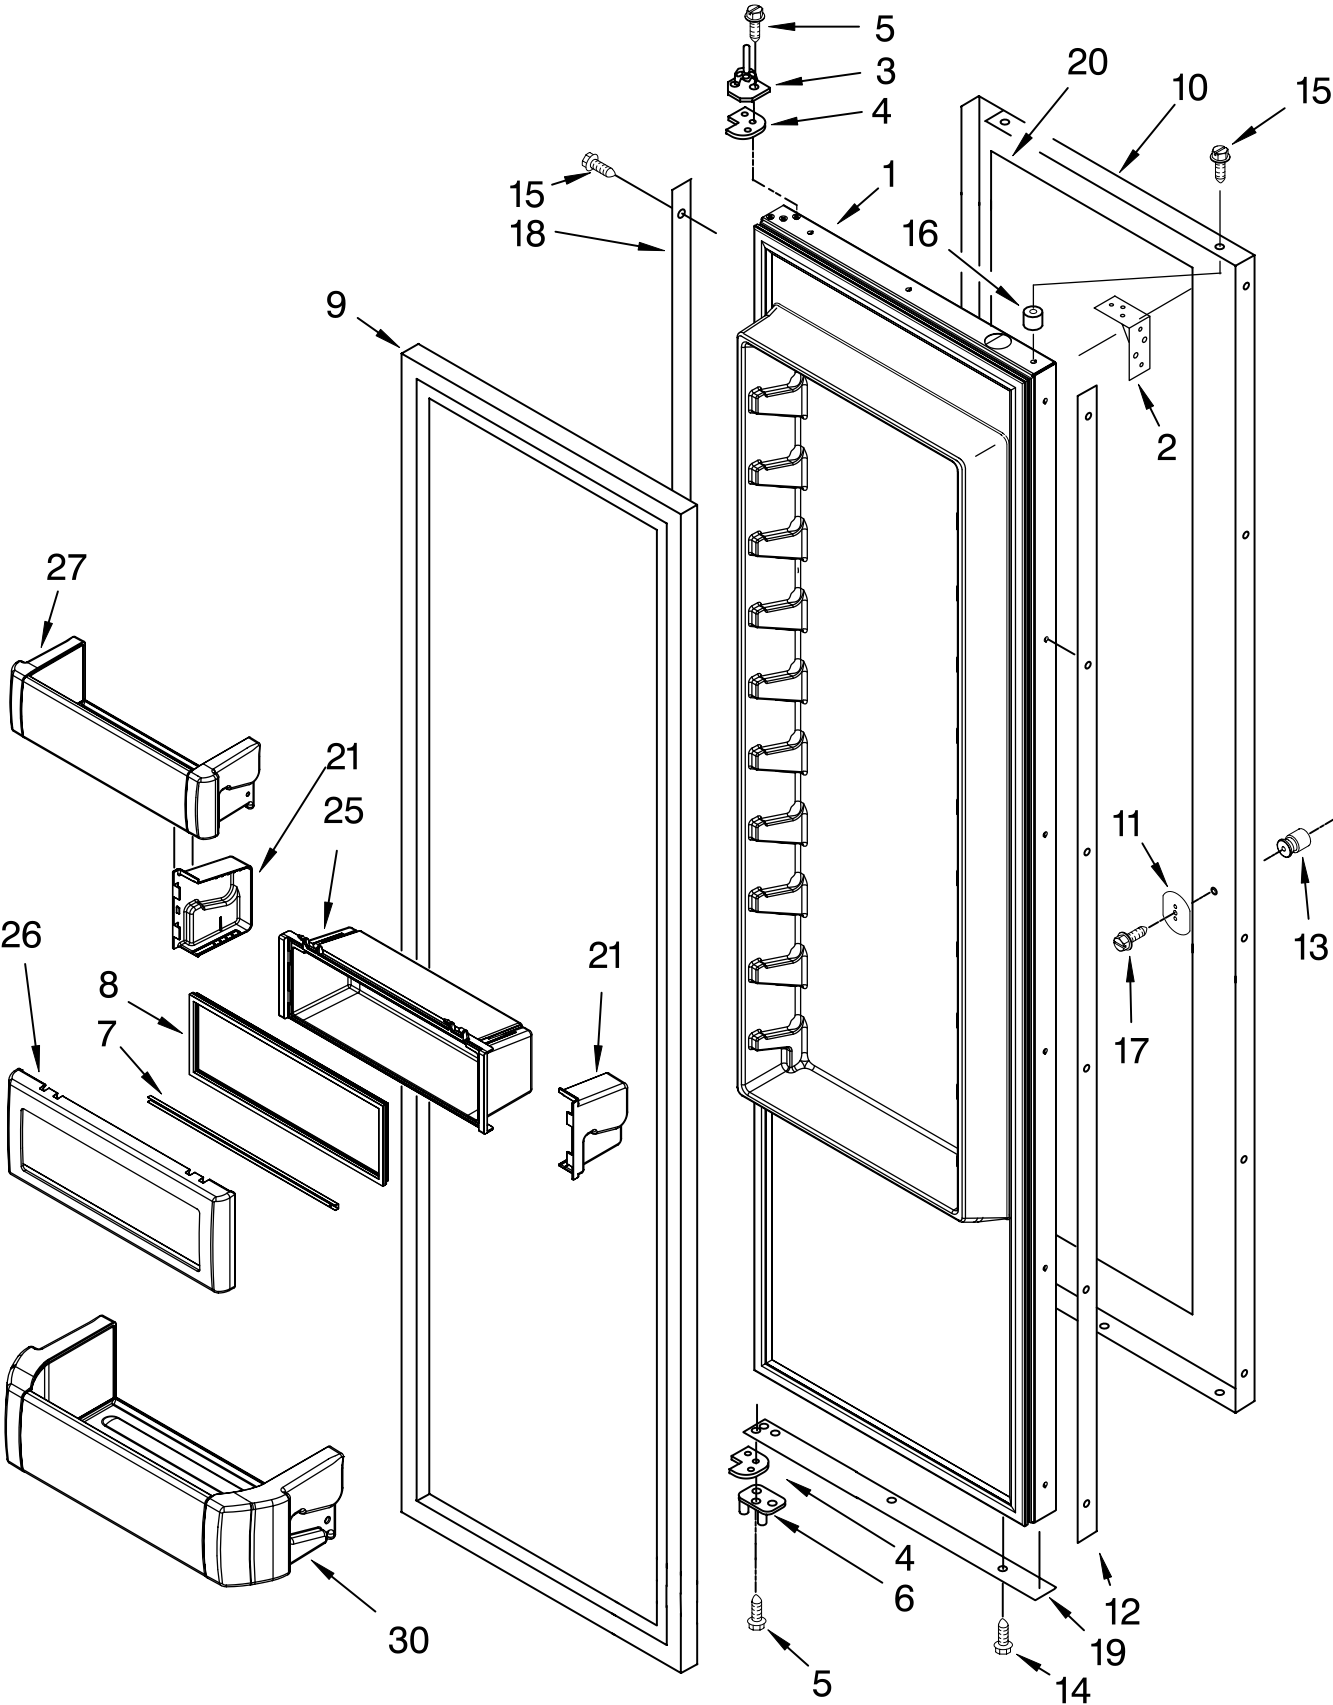

REFRIGERATOR DOOR PARTS

For Model: EF48NBSS
(Stainless Steel)

FOR ORDERING INFORMATION REFER TO PARTS PRICE LIST

REFRIGERATOR DOOR PARTS

For Model: EF48NBSS

(Stainless Steel)

Illus. No.	Part No.	DESCRIPTION
1	2252331	Refrigerator Door (Includes #9)
2	2258951	Brace, Door Corner
3	2266854	Hinge Assembly, Top
4	2316804	Spacer-Door, Top & Bottom
5	489282	Screw
6	2302878	Hinge Assembly, Bottom
7	2222797	Rail, Lid
8	2222983	Gasket, Utility Bin
9	2222812	Door Gasket, Magnetic
10	W10144970	Skin, Door
11	W10127710	Plate, Handle
12	2309060	Spacer, Door (Handle Side)
13	W10153450	Stud, Handle
14	488568	Screw
15	8281250	Screw, 8-15 x .500 Stainless Steel
16	2005433	Spacer, Door-Skin (Top)
17	308544	Screw
18	2005030	Spacer, Door (Hinge Side)
19	2004935	Spacer, Door-Skin (Bottom)
20	2005327	Filler, Door
21		End Cap
	2222919	Right Side
	2222920	Left Side
25	2222923	Bin, Utility Center
26	2257617	Door, Utility Bin
27	2222774	Bin, Door (3)
30	2222771	Bin, Door Door

FOR ORDERING INFORMATION REFER TO PARTS PRICE LIST