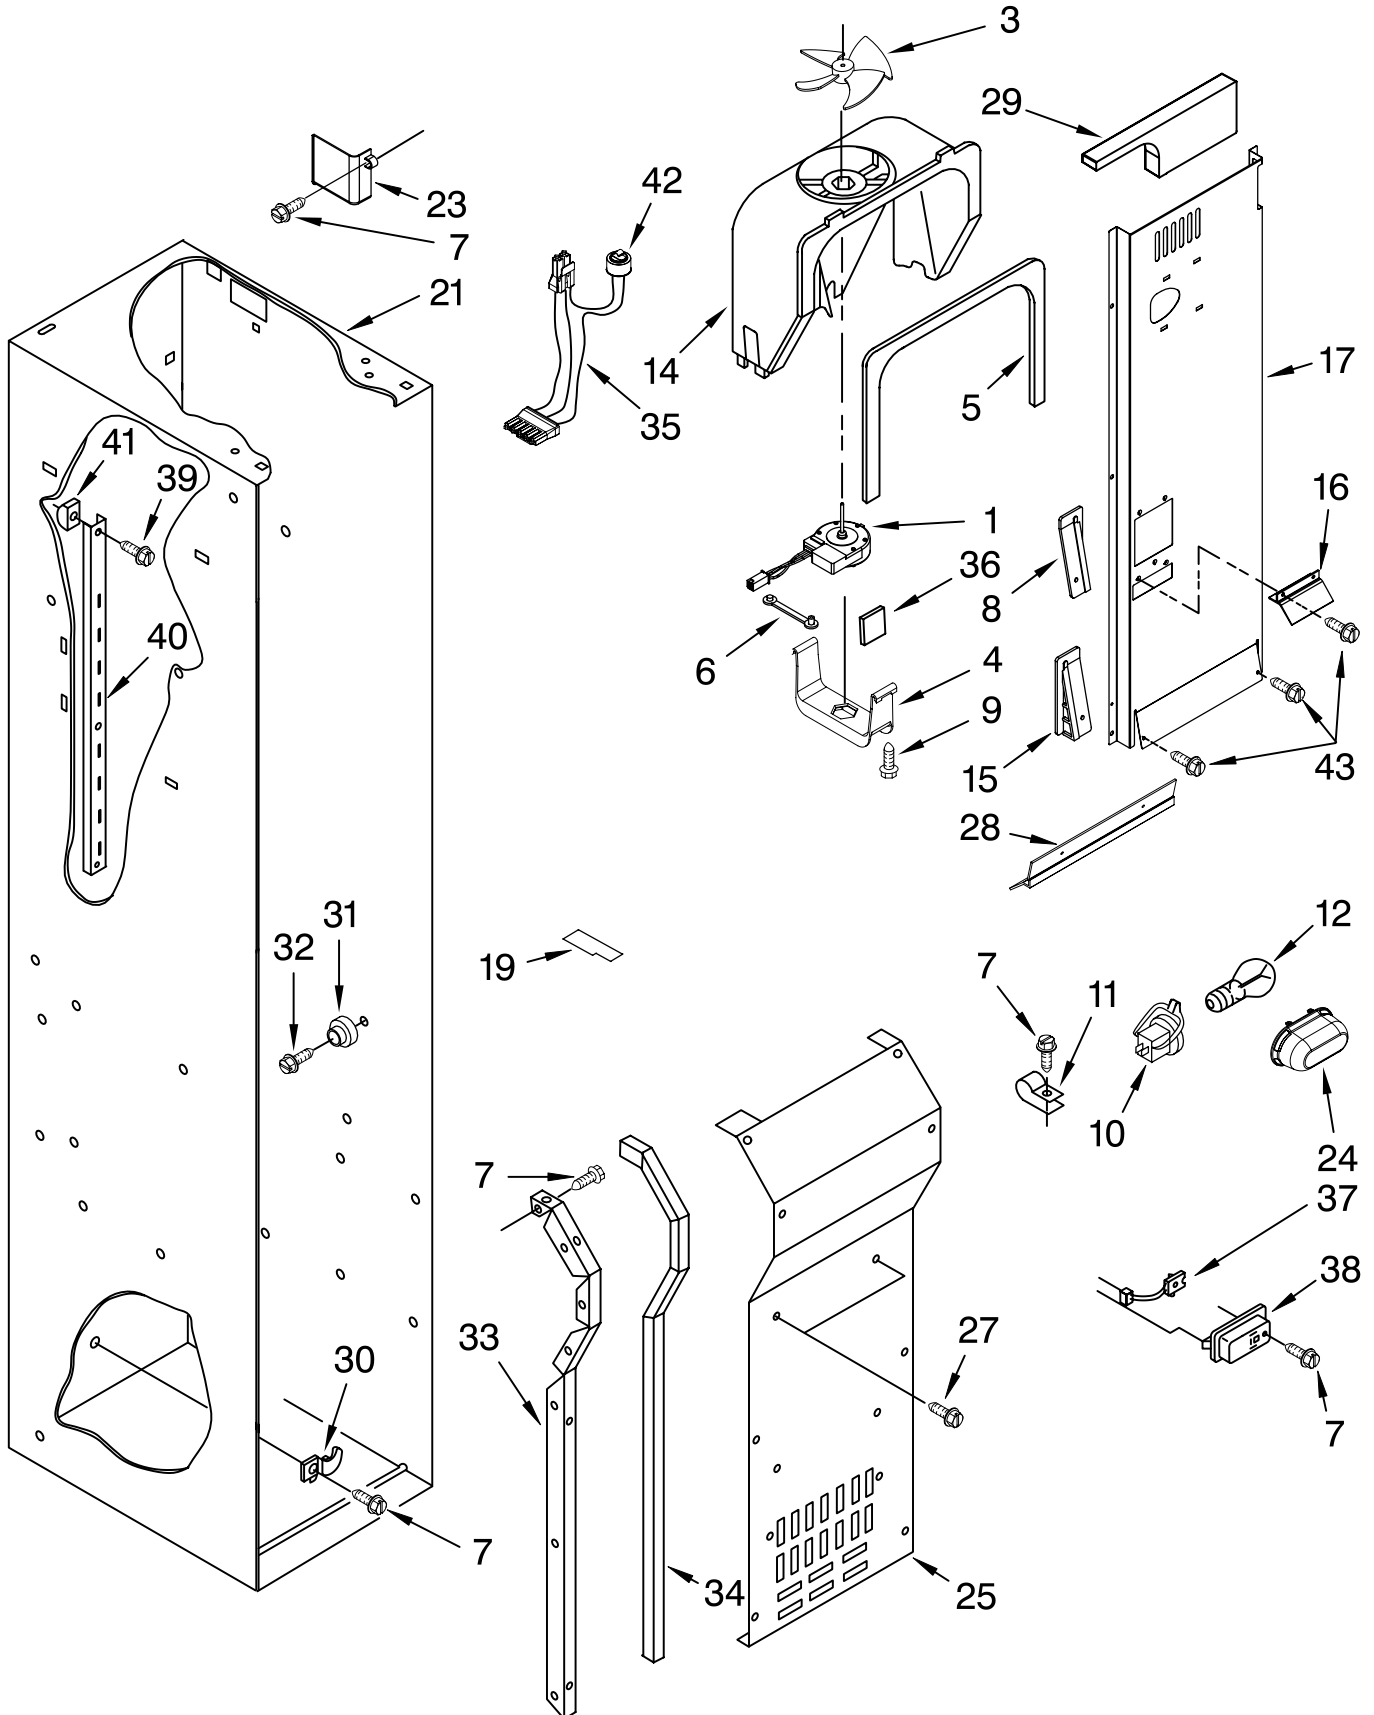

FREEZER LINER AND AIR FLOW PARTS

For Model: EF48NBSS

(Stainless Steel)

FOR ORDERING INFORMATION REFER TO PARTS PRICE LIST

FREEZER LINER AND AIR FLOW PARTS

For Model: EF48NBSS

(Stainless Steel)

Illus. No.	Part No.	DESCRIPTION	Illus. No.	Part No.	DESCRIPTION	Illus. No.	Part No.	DESCRIPTION
1	2259385	Fan Motor	19		Block, Fan Scroll	33		Evaporator, Cover Rail
3	2169142	Fan Blade		2209482	Right			Left Side
4	2223733	Retainer, Fan Motor		2209066	Left		2221107	Right Side
5	2302817	Gasket, Cover	21		Liner (Not A Serviceable Part)	34	2220904	Gasket (2) Evaporator Cover
6	2223986	Grommet	23	2259025	Cover, Air Outlet			
7	486194	Screw	24	2307751	Light Shield	35	W10139189	Harness, Evap Fan (Includes Item 42)
8	2259464	Wedge, Air Duct	25	W10158005	Cover, Evaporator			
9	488500	Screw, Ground	27	8281163	Screw	36	2220241	Insulation (4)
10	2223857	Socket, Light (2)	28	2302851	Support, Air Duct	37	2188820	Thermistor
11	488937	Clamp, Nylon	29	2309284	Deflector, Air Duct	38	2317105	Cover, Thermistor
12	2326255	Light Bulb				39	2006475	Screw
14	2182120	Scroll, Fan	30	1112260	Support, Evaporator	40	2259032	Ladder, Shelf
15	2259465	Wedge, Air Duct				41	2259445	Support, Screw
16	2266801	Deflector, Air	31	2196483	Shelf, Stud (20)	42	W10160570	Defrost, Bi-Metal
17	2307778	Air Duct	32	8281158	Screw	43	8281185	Screw

FOR ORDERING INFORMATION REFER TO PARTS PRICE LIST