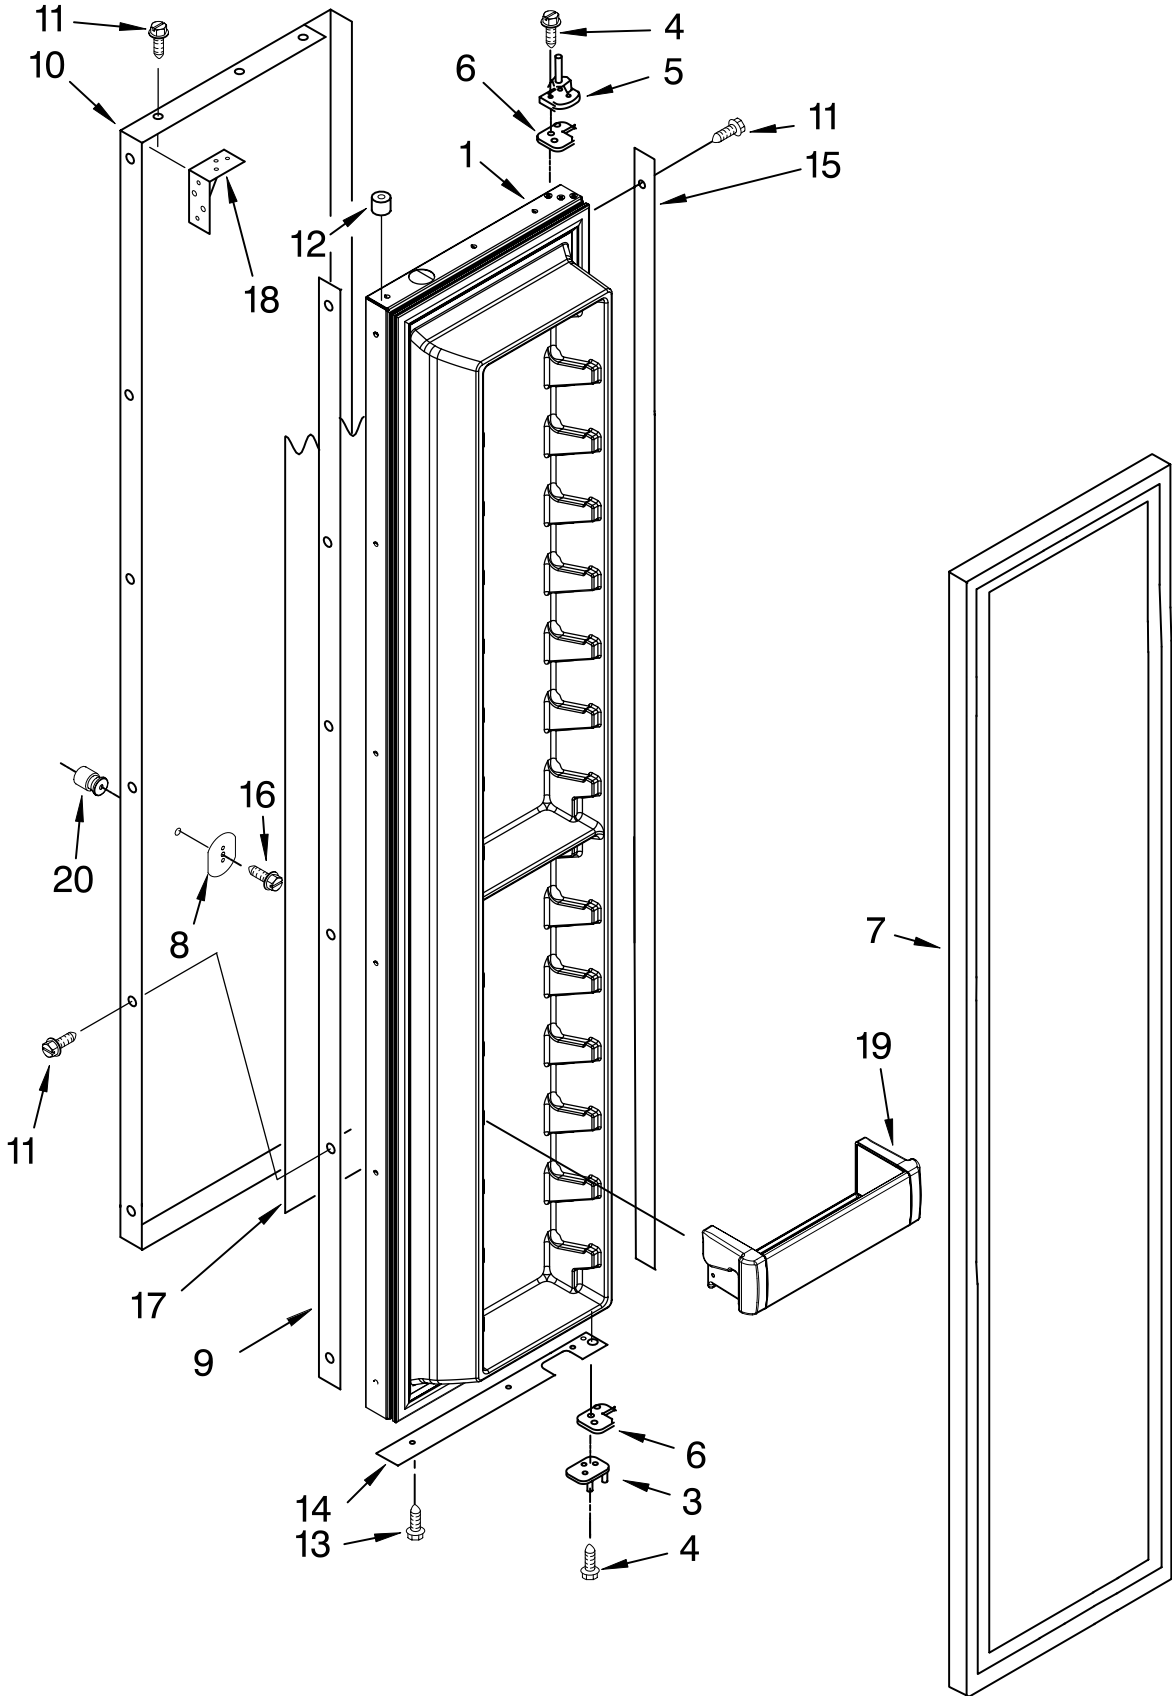

FREEZER DOOR PARTS

For Model: EF48NBSS

(Stainless Steel)

FOR ORDERING INFORMATION REFER TO PARTS PRICE LIST

FREEZER DOOR PARTS

For Model: EF48NBSS

(Stainless Steel)

Illus. No.	Part No.	DESCRIPTION
1	2252328	Freezer Door (Includes #14)
3	2302879	Hinge, Bottom
4	489282	Screw
5	2266854	Hinge, Top
6	2316804	Spacer-Door, Top & Bottom
7	2222810	Door Gasket, Magnetic
8	W10127710	Plate, Handle
9	2309056	Spacer, Door-Skin (Handle Side)
10	W10144967	Skin, Door
11		Screw
	8281250	Stainless Steel
12	2005433	Spacer, Door-Skin (Top)
13	488568	Screw
14	2004933	Spacer, Door-Skin (Bottom)
15	2005030	Spacer, Door-Skin (Hinge Side)
16	308544	Screw, Handle
17	W10127979	Filler, Door
18	2258951	Brace, Door Corner
19	2222777	Bin, Door (6)
20	W10153450	Stud, Handle

FOR ORDERING INFORMATION REFER TO PARTS PRICE LIST