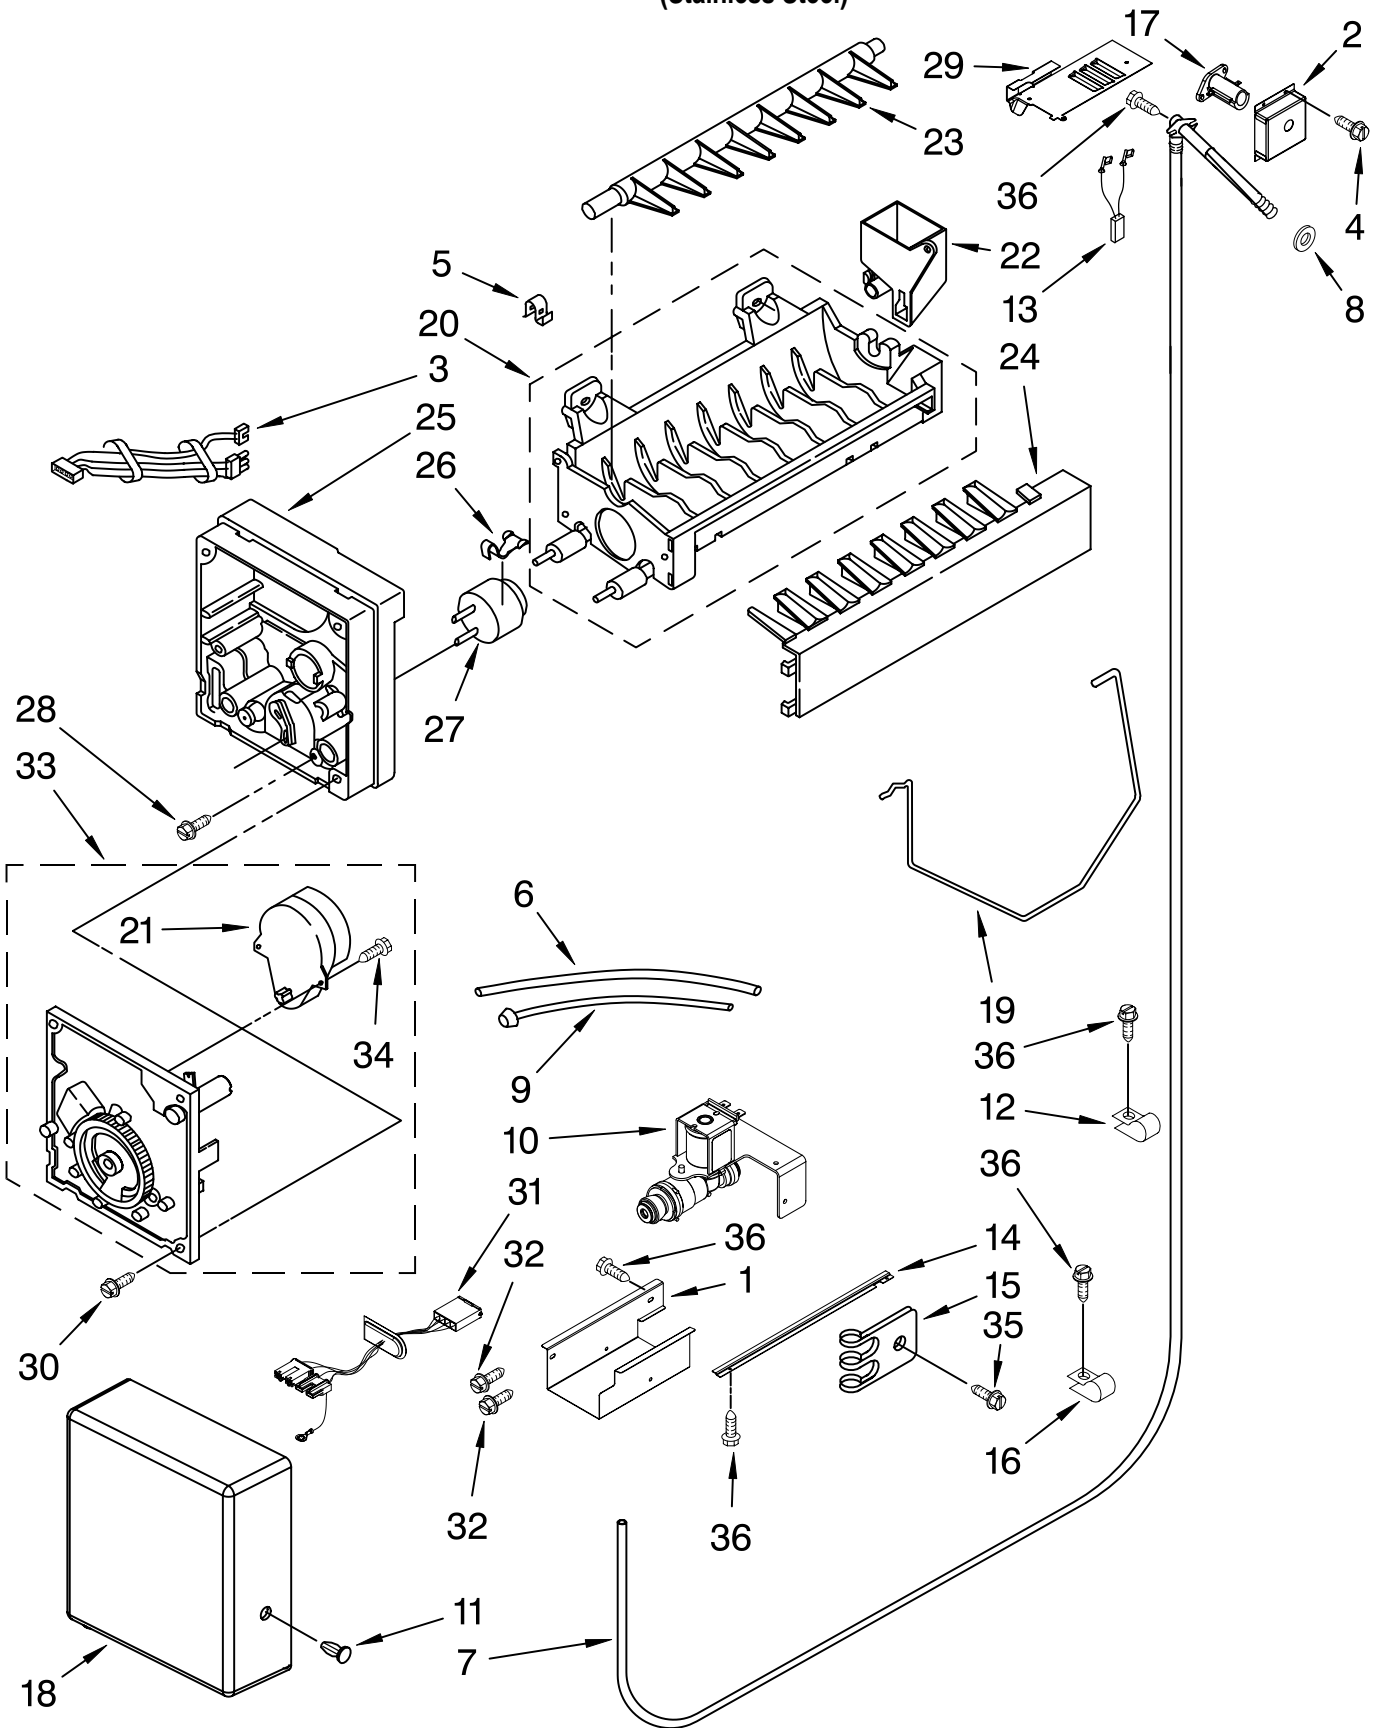

ICEMAKER PARTS

For Model: EF48NBSS

(Stainless Steel)

FOR ORDERING INFORMATION REFER TO PARTS PRICE LIST

ICEMAKER PARTS

For Model: EF48NBSS

(Stainless Steel)

Illus. No.	Part No.	DESCRIPTION
1	W10129653	Shield, Valve
2	2259064	Cover, Fill Tube Heater
3	2310136	Wire Assembly, Ice maker
4	487539	Screw
5	628379	Clip, Fuse
6	2325170	Tube, Filter Inlet
7	2314048	Water Inlet Tube Assembly
8	1106508	Seal Gasket
9	2317912	Tube, Filter Outlet
10	2307650	Valve, Solenoid
11	489115	Fastener, Snap-In
12	2221070	Clamp, Tube
13	2310108	Jumper, Fill Tube Heater
14	2320559	Support, Valve
15	2305274	Clamp, Nylon Valve
16	488937	Clamp Tube

Illus. No.	Part No.	DESCRIPTION
17	2221240	Heater, Fill Tube
18	2257538	Cover
19	2313990	Shut Off Arm
20	W10122527	Mold & Heater (Also Order 542638 Silicone Grease)
21	626683	Motor
22	628356	Cup-Water Fill
23	627843	Ejector
24	2182124	Ice Striper
25	2195914	Support
26	2315522	Retainer Thermostat (2)
27	627985	Thermostat (Also Order 542639 Cement Alumilastic)
28	8533917	Screw
29	2221231	Shield, Heat
30	489276	Screw

Illus. No.	Part No.	DESCRIPTION
31	W10139195	Wire Assembly (Water Valve)
32	488500	Screw
33	626691	Module Assembly (Includes Items 21 & 34)
34	489136	Screw (2)
35	489464	Screw
36	486194	Screw
100	2320638	Complete Ice maker Assembly

Following Parts Not Illustrated
(Optional Parts Only)

8537055 Cleaner,
Stainless Steel