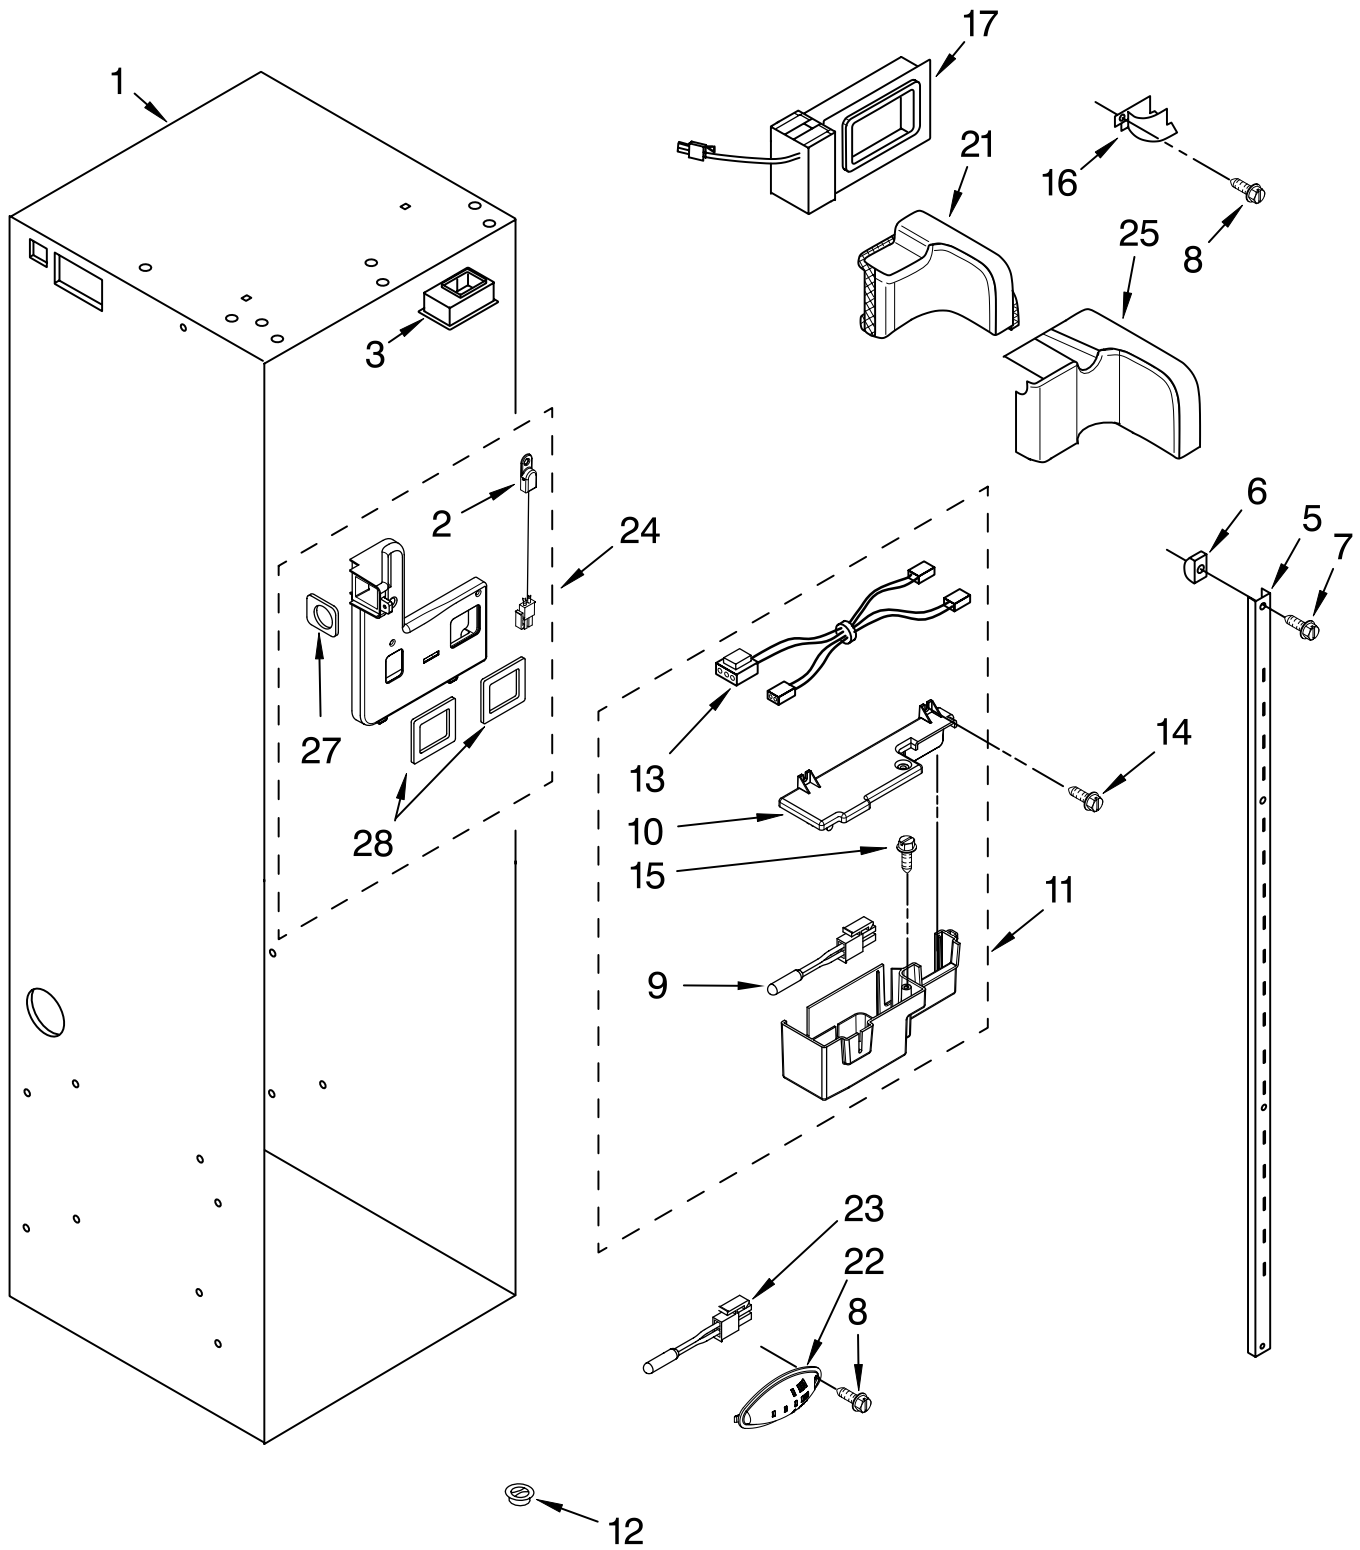

REFRIGERATOR LINER PARTS

For Model: EF48NBSS
(Stainless Steel)

FOR ORDERING INFORMATION REFER TO PARTS PRICE LIST

REFRIGERATOR LINER PARTS

For Model: EF48NBSS

(Stainless Steel)

Illus. No.	Part No.	DESCRIPTION
1		Liner (Not A Serviceable Part)
2	2306010	Thermistor
3	2208970	Air Duct
5	2259077	Ladder, Shelf (2)
6	520965	Screw Support, Ladder (8)
7	2006475	Screw
8	487539	Screw
9	2302937	Thermistor
10	2302986	Lid, Air Baffle
11	W10169528	Baffle, Control Assembly
12	2171846	Release Valve
13	2310205	Jumper, Air Baffle
14	488357	Screw
15	486194	Screw
16	2003577	Guard, Air Return
17	2221296	Air Baffle Assembly
21	2309222	Diffuser Assembly
22	2317105	Cover, Thermistor
23	2188820	Thermistor
24	2302992	Spacer, Air-Baffle
25	2309087	Cover, Diffuser
27	2259412	Seal, Air Duct (Round Hole)
28	2259398	Seal, Air Duct (Square Hole)

FOR ORDERING INFORMATION REFER TO PARTS PRICE LIST