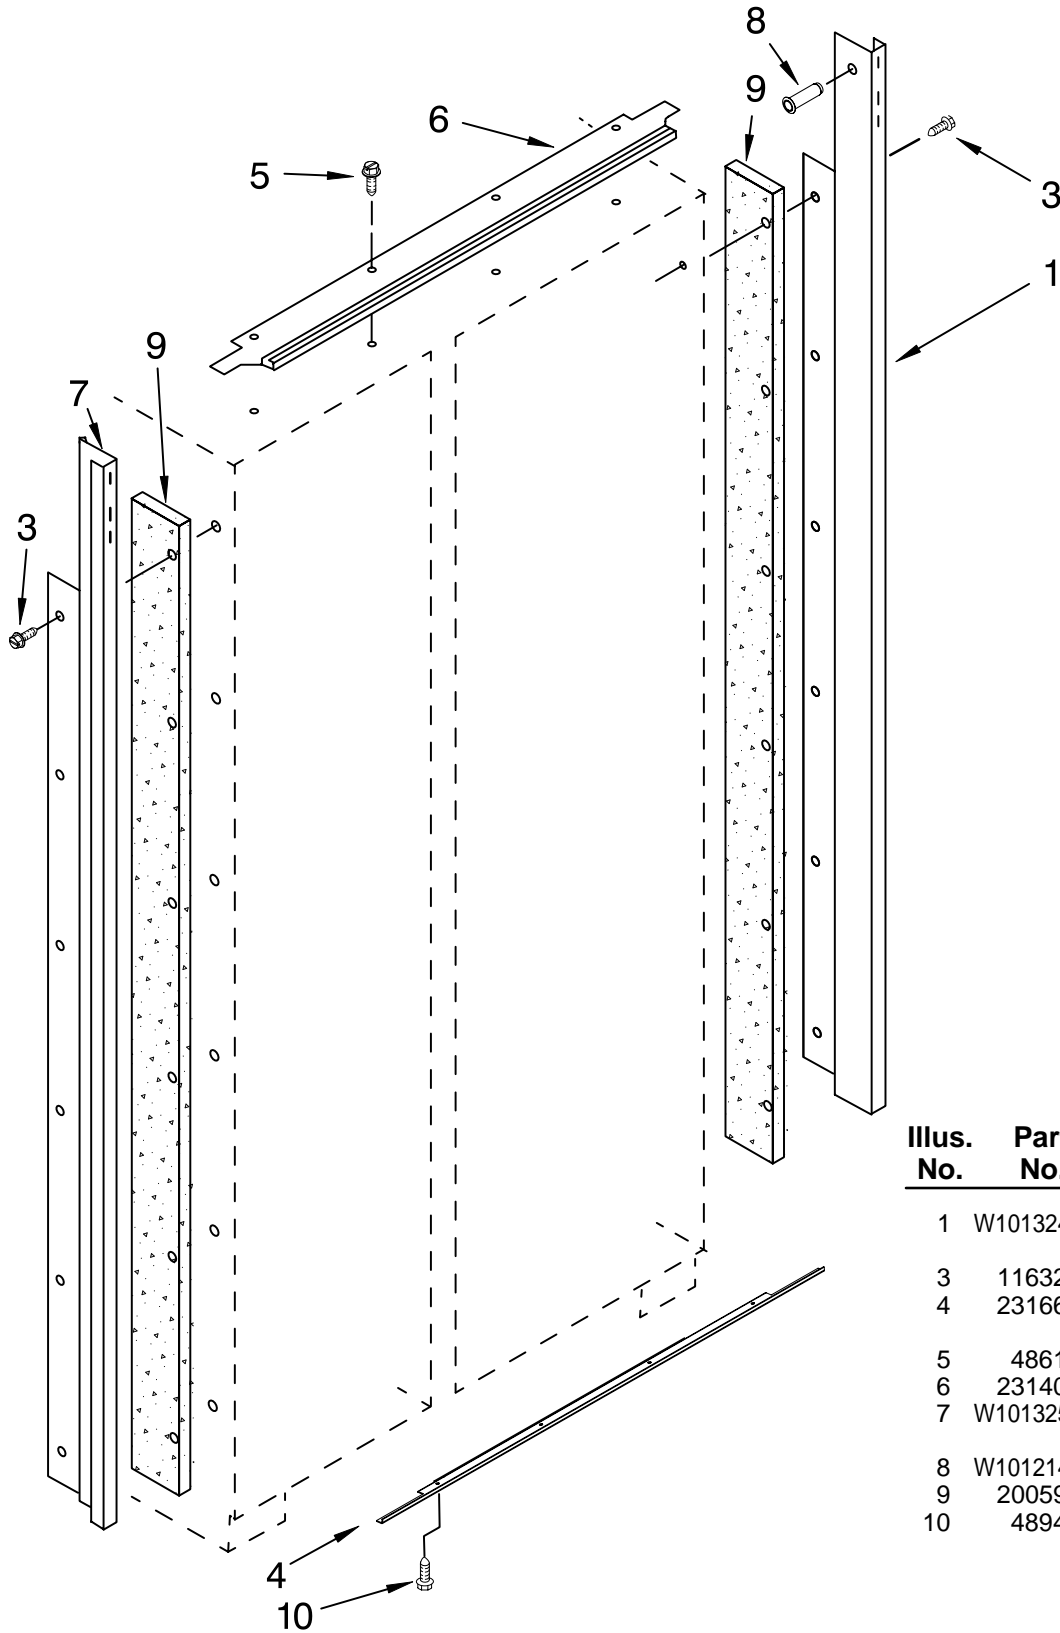

CABINET TRIM PARTS

For Model: EF48NBSS
(Stainless Steel)

Illus. No.	Part No.	DESCRIPTION
1	W10132472	Cabinet, Trim (Right Side)
3	1163283	Screw
4	2316688	Cabinet, Trim (Bottom)
5	486194	Screw
6	2314018	Cabinet, Trim Top
7	W10132541	Cabinet Trim (Left Side)
8	W10121451	Nutsert (4)
9	2005925	Seal-Trim, Side
10	489464	Screw

FOR ORDERING INFORMATION REFER TO PARTS PRICE LIST