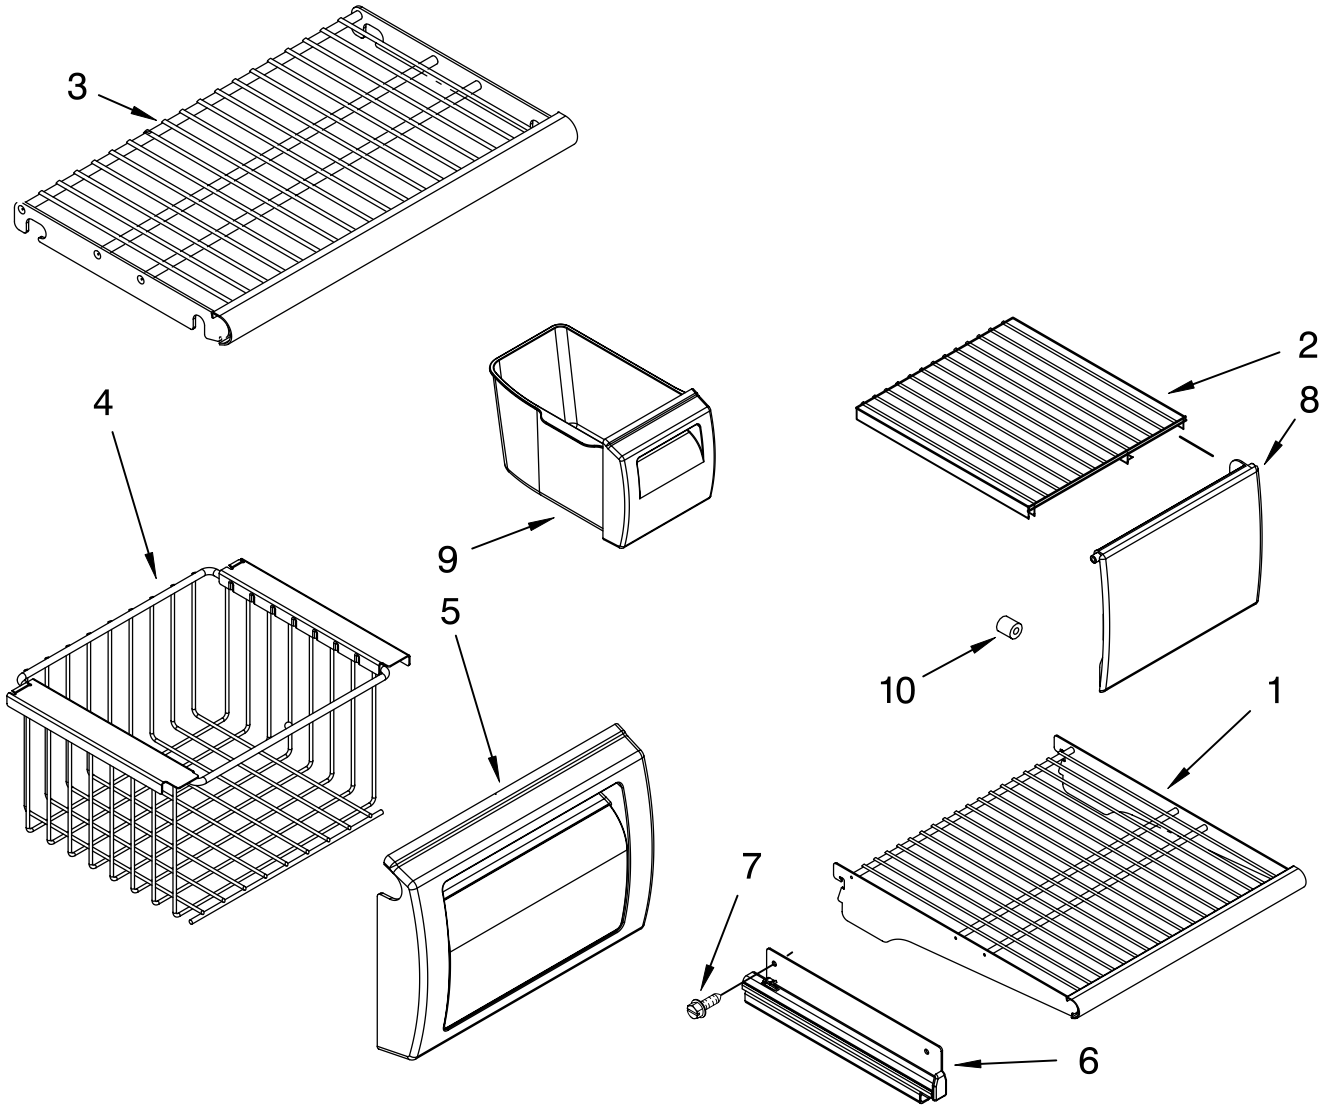

FOR ORDERING INFORMATION REFER TO PARTS PRICE LIST

CABINET TRIM PARTS

For Model: EF48NBSS
(Stainless Steel)

Illus. No.	Part No.	DESCRIPTION
1	W10132472	Cabinet, Trim (Right Side)
3	1163283	Screw
4	2316688	Cabinet, Trim (Bottom)
5	486194	Screw
6	2314018	Cabinet, Trim Top
7	W10132541	Cabinet Trim (Left Side)
8	W10121451	Nutsert (4)
9	2005925	Seal-Trim, Side
10	489464	Screw

FOR ORDERING INFORMATION REFER TO PARTS PRICE LIST

FREEZER SHELF PARTS

For Model: EF48NBSS
(Stainless Steel)

Illus. No.	Part No.	DESCRIPTION
1	2302869	Wire, Shelf (2)
2	2302872	Cover, Shelf
3	2302884	Shelf, Fixed (2)
4	2259086	Basket
5	2256271	Front, Basket
6	2259317	Right Side
	2259318	Left Side
7	8533928	Screw
8	2266935	Door, Ice
9	2266932	Bucket, Ice
10	2266955	Spacer