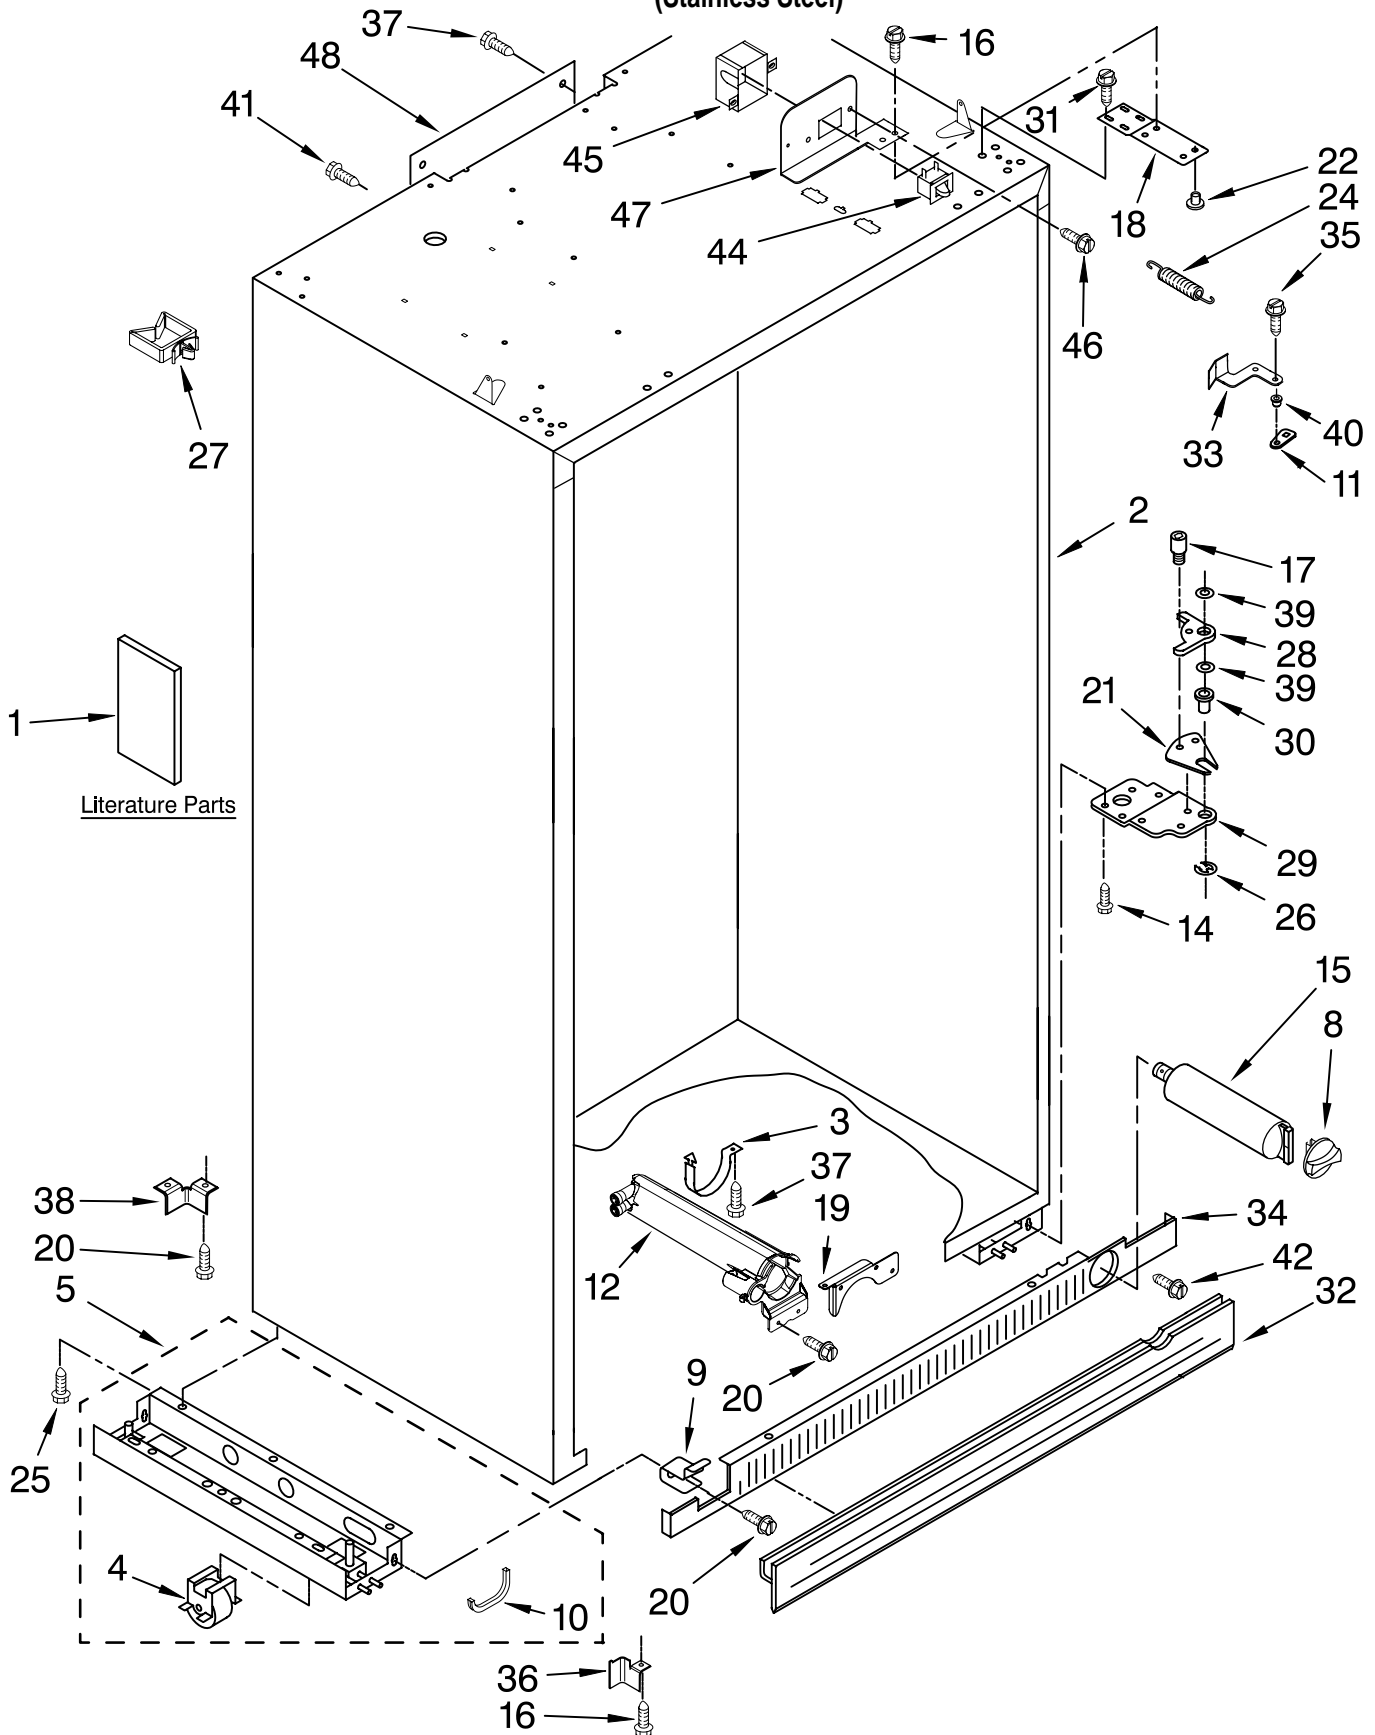

The Life of the Kitchen.®

PARTS CATALOG

EF48NBSS Refrigerator

Page #	Description
1-2	Cabinet Parts
3	Cabinet Trim Parts
4	Freezer Shelf Parts
5-6	Refrigerator Liner Parts
7	Control Panel Parts
8	Top Grille and Unit Cover Parts
9-10	Refrigerator Shelf Parts
11-12	Freezer Liner and Air Flow Parts
13-14	Refrigerator Door Parts
15-16	Freezer Door Parts
17-18	Upper Unit Parts
19-20	Lower Unit and Tube Parts
21-22	Ice Maker Parts

Revised 03-07-2012

CABINET PARTS

For Model: EF48NBSS

(Stainless Steel)

48" BUILT IN
REFRIGERATOR

FOR ORDERING INFORMATION REFER TO PARTS PRICE LIST

CABINET PARTS

For Model: EF48NBSS