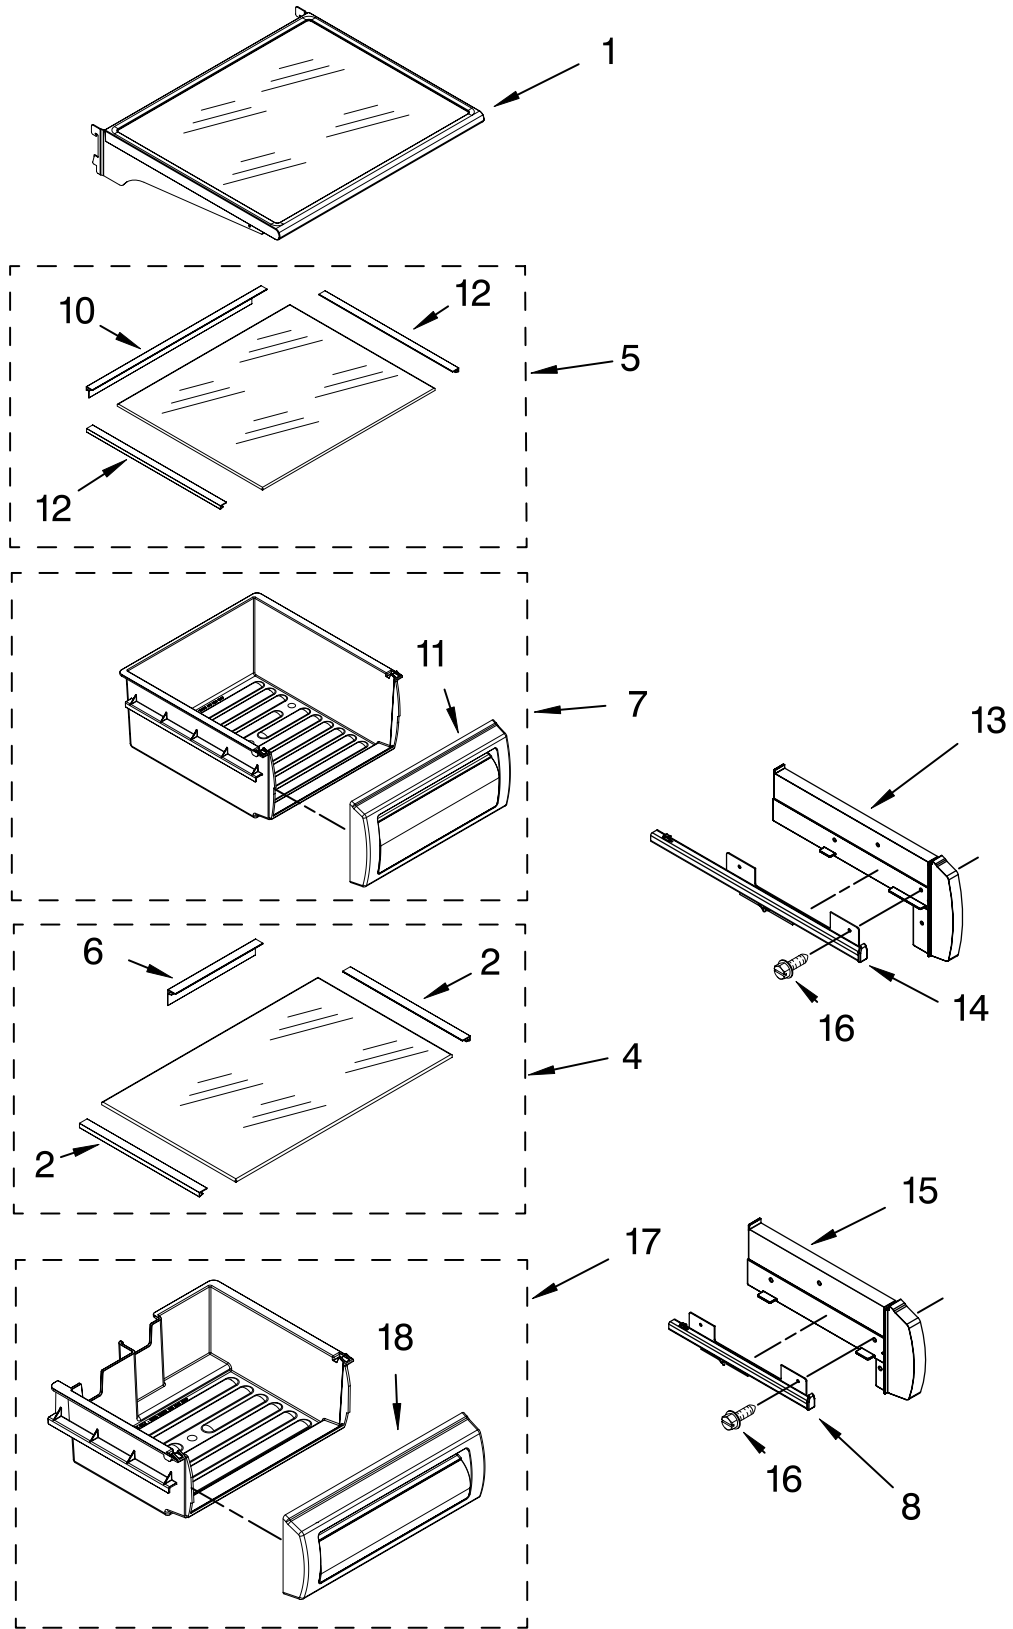

REFRIGERATOR SHELF PARTS

For Model: EF48NBSS
(Stainless Steel)

FOR ORDERING INFORMATION REFER TO PARTS PRICE LIST

REFRIGERATOR SHELF PARTS

For Model: EF48NBSS

(Stainless Steel)

Illus. No.	Part No.	DESCRIPTION
1	W10165104	Shelf Assy (4)
2	2256250	Trim, Glass Side Meat Pan
4	W10165092	Meat Pan Cover Assembly
5	W10165086	Crisper Cover Assembly
6	2257583	Trim, Glass Rear
7	2252413	Crisper Pan (2)
8		Slide, Meat Pan
	2302954	Left Side
	2302955	Right Side
10	2256255	Trim, Glass Rear
11	2256249	Front, Crisper Pan
12	2252255	Trim, Glass Side
13		Spacer, Crisper
	2256222	Right Side (2)
	2256223	Left Side (2)
14		Slide, Crisper
	2302957	Right Side (2)
	2302956	Left Side (2)
15		Spacer, Meat Pan
	2256243	Left Side
	2256244	Right Side
16	8533929	Screw
17	2256370	Pan Assembly Meat
18	2256367	Front, Meat Pan