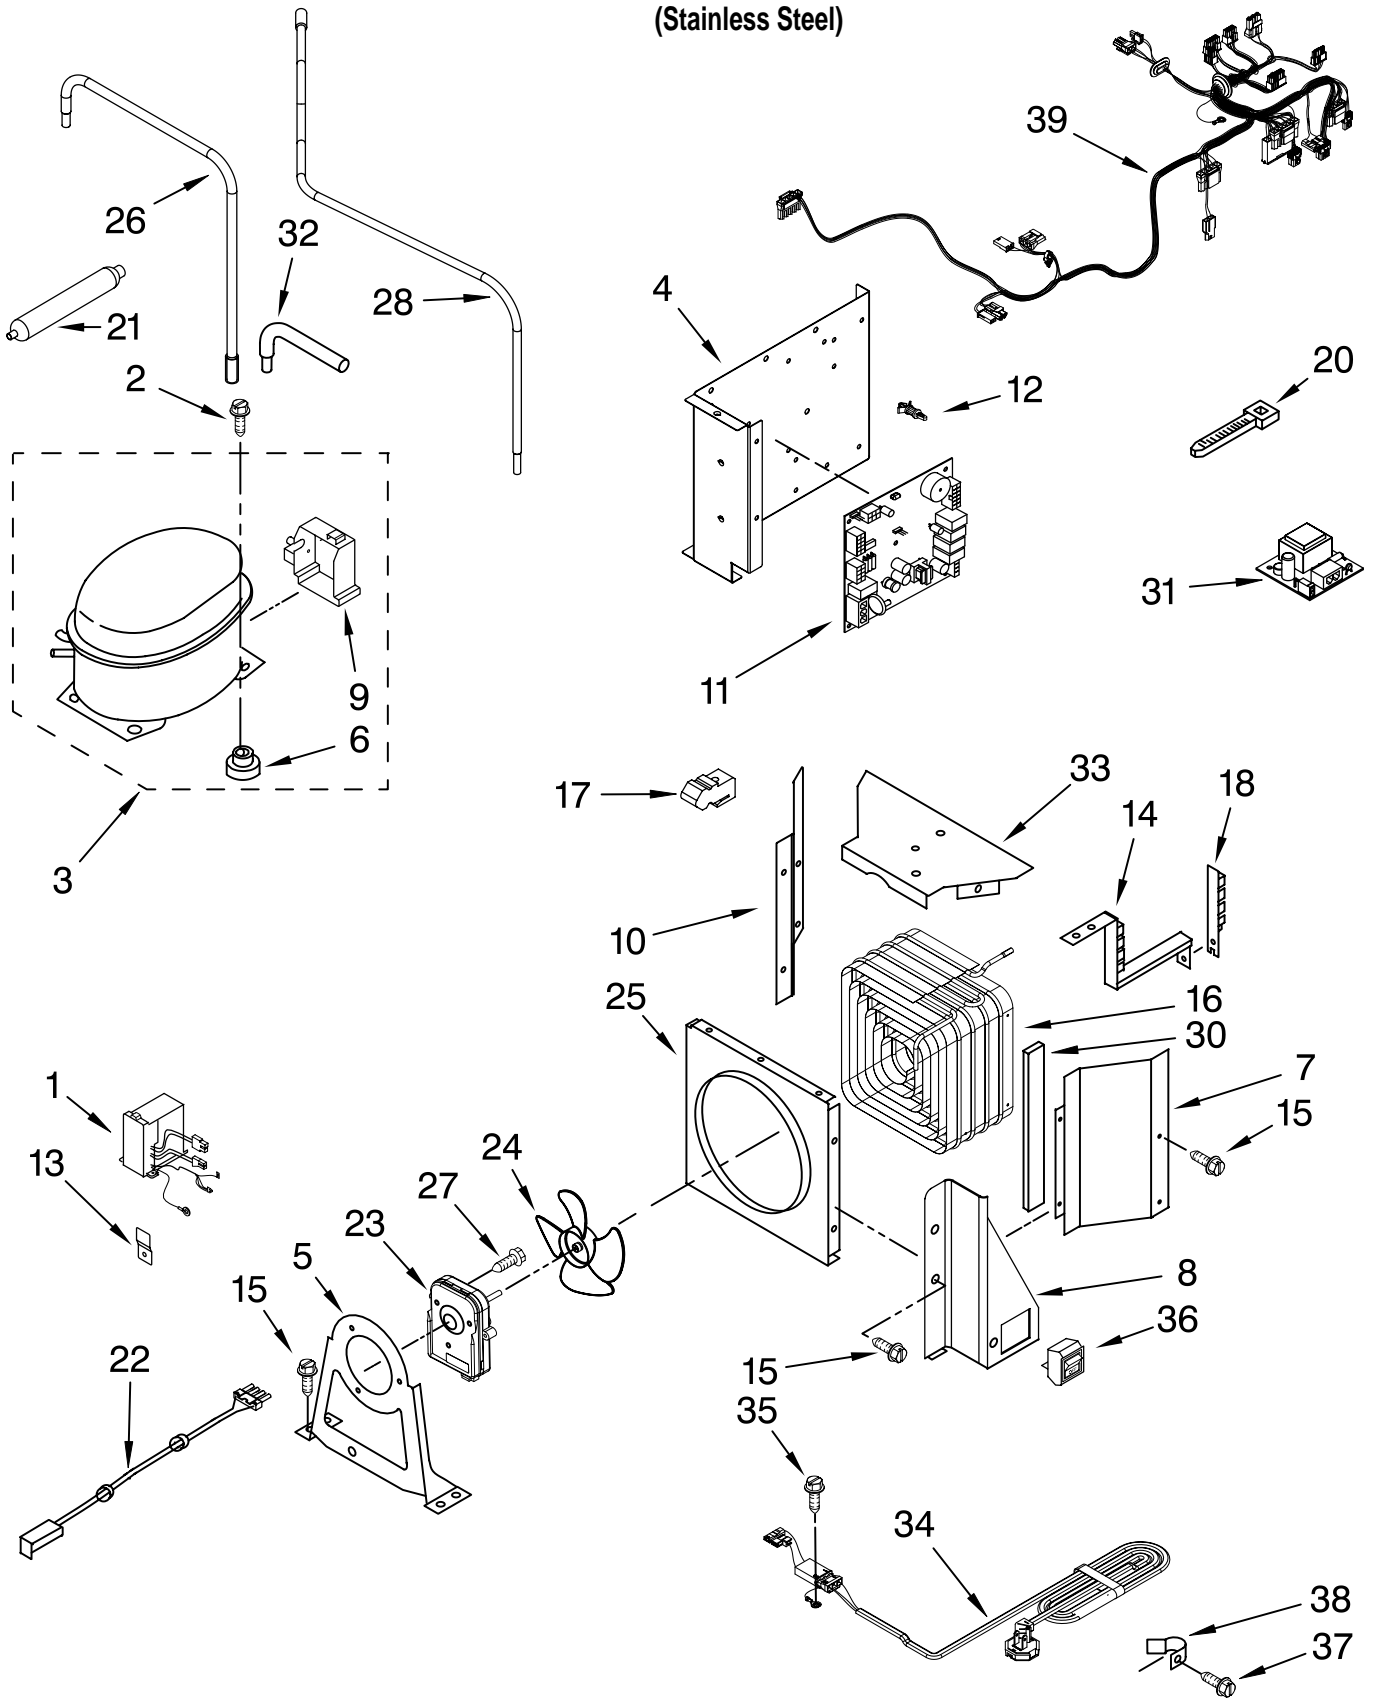

UPPER UNIT PARTS

For Model: EF48NBSS

(Stainless Steel)

FOR ORDERING INFORMATION REFER TO PARTS PRICE LIST

UPPER UNIT PARTS

For Model: EF48NBSS
(Stainless Steel)

Illus. No.	Part No.	DESCRIPTION
1	W10133449	Inverter Box
2	489373	Screw, Compressor Mounting (4)
3	2302967	Compressor (Includes Items 6 & 9)(Also Order 876765 Tube Kit)
4	2318087	Housing, Control Board
5	W10136614	Bracket, Fan Motor
6	1100826	Grommet, Mounting
7	2309002	Support, Condenser (Right)
8	2307684	Bracket, Switch
9	2215676	Terminal Cover
10	2309001	Support, Condenser (Left)
11	2307028	Control Board, Gemini
12	2203075	Spacer (5)
13	2256328	Bracket, Inverter Box
14	2317031	Bracket, Vibration Condenser
15	1157158	Screw
16	2307998	Condenser
17	2309431	Grommet (4)
18	2317030	Arm, Vibration Condenser

Illus. No.	Part No.	DESCRIPTION
20	2155774	Wire Tie
21	2317982	Drier
22	2310207	Wire Assembly (Condenser Fan)
23	2188875	Motor, Fan
24	W10139483	Blade, Fan
25	2003169	Orifice, Fan
26	2307566	Tube, Drier Transition
27	8533993	Screw
28	2307694	Tube, Heat Loop Transition
30	2309432	Gasket, Condenser
31	2259350	Power Supply, Ingredient Care Center
32	2194319	Process, Tube
33	2309000	Cover, Condenser
34	2310251	Service Cord
35	486194	Screw
36	2266802	Switch, Power Disconnect
37	487294	Screw, Ground
38	549193	Clamp, Cord
39	W10167450	Wiring Harness, Unit Compartment

Illus. No.	Part No.	DESCRIPTION
<u>Following Parts Not Illustrated and Optional Parts Not Included</u>		
	978025	Valve, Access (1/4")
	978026	Valve, Access (5/16")
	978027	Valve, Access (3/8")
	978028	Valve, Access (1/2")
	978029	Valve, Access (5/8")
	978030	Valve, Access (3/4")
	876764	Valve, Access (3/16")

REFRIGERANT CHARGE

7.75 oz.
(R-134A)