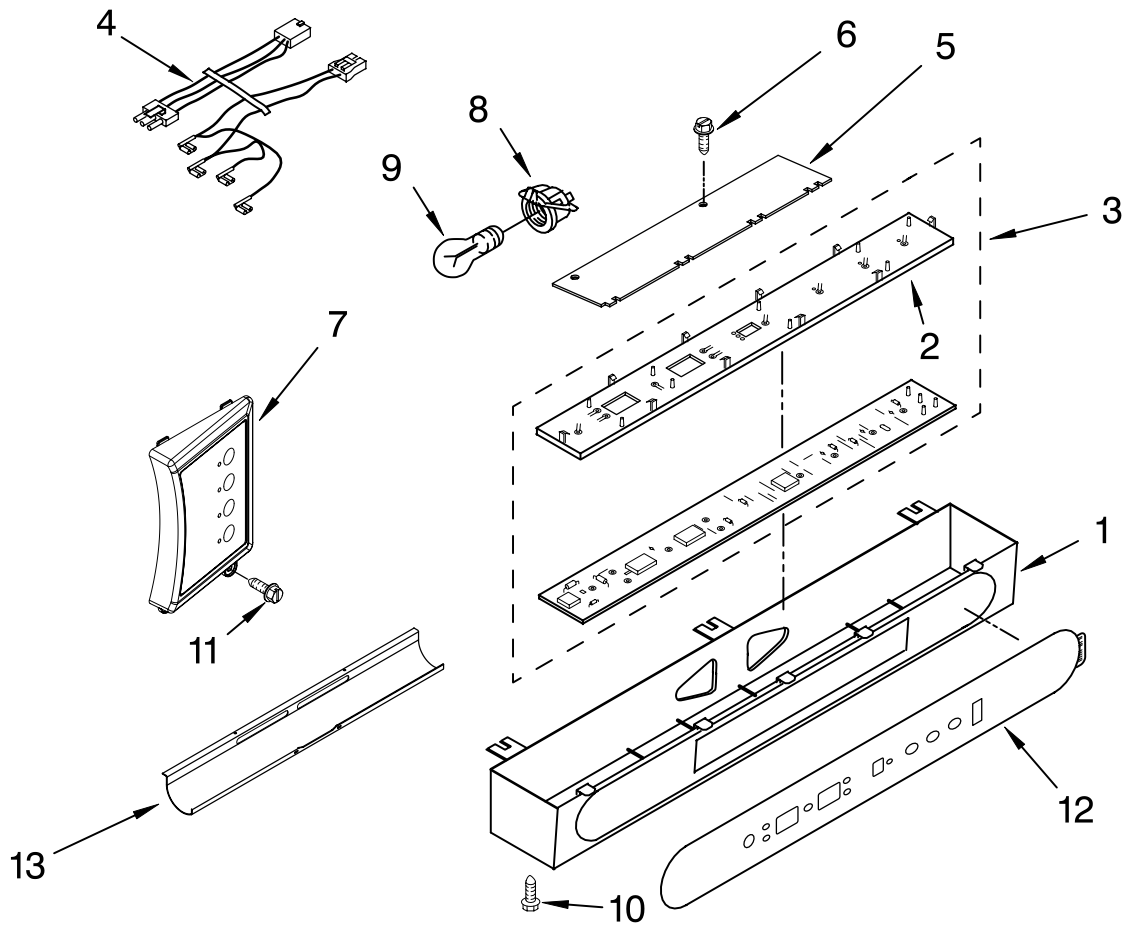

CONTROL PANEL PARTS

For Models: IF48DBOL

(Etched Aluminum)

Illus. No.	Part No.	DESCRIPTION
1	2302773	Control Box
2	2215670	Insert
3	W10165120	Circuit Board, Housing Control
4	2310197	Wire Harness
5	2221121	Support, Bracket
6	489006	Screw
7	W10151210	Display Assembly, Ingredient Care
8	2162085	Socket, Light (2)
9	2255743	Light Bulb (2)
10	486194	Screw
11	8281185	Screw
12	W10165031	Overlay
13	2302716	Shield, Light

FOR ORDERING INFORMATION REFER TO PARTS PRICE LIST