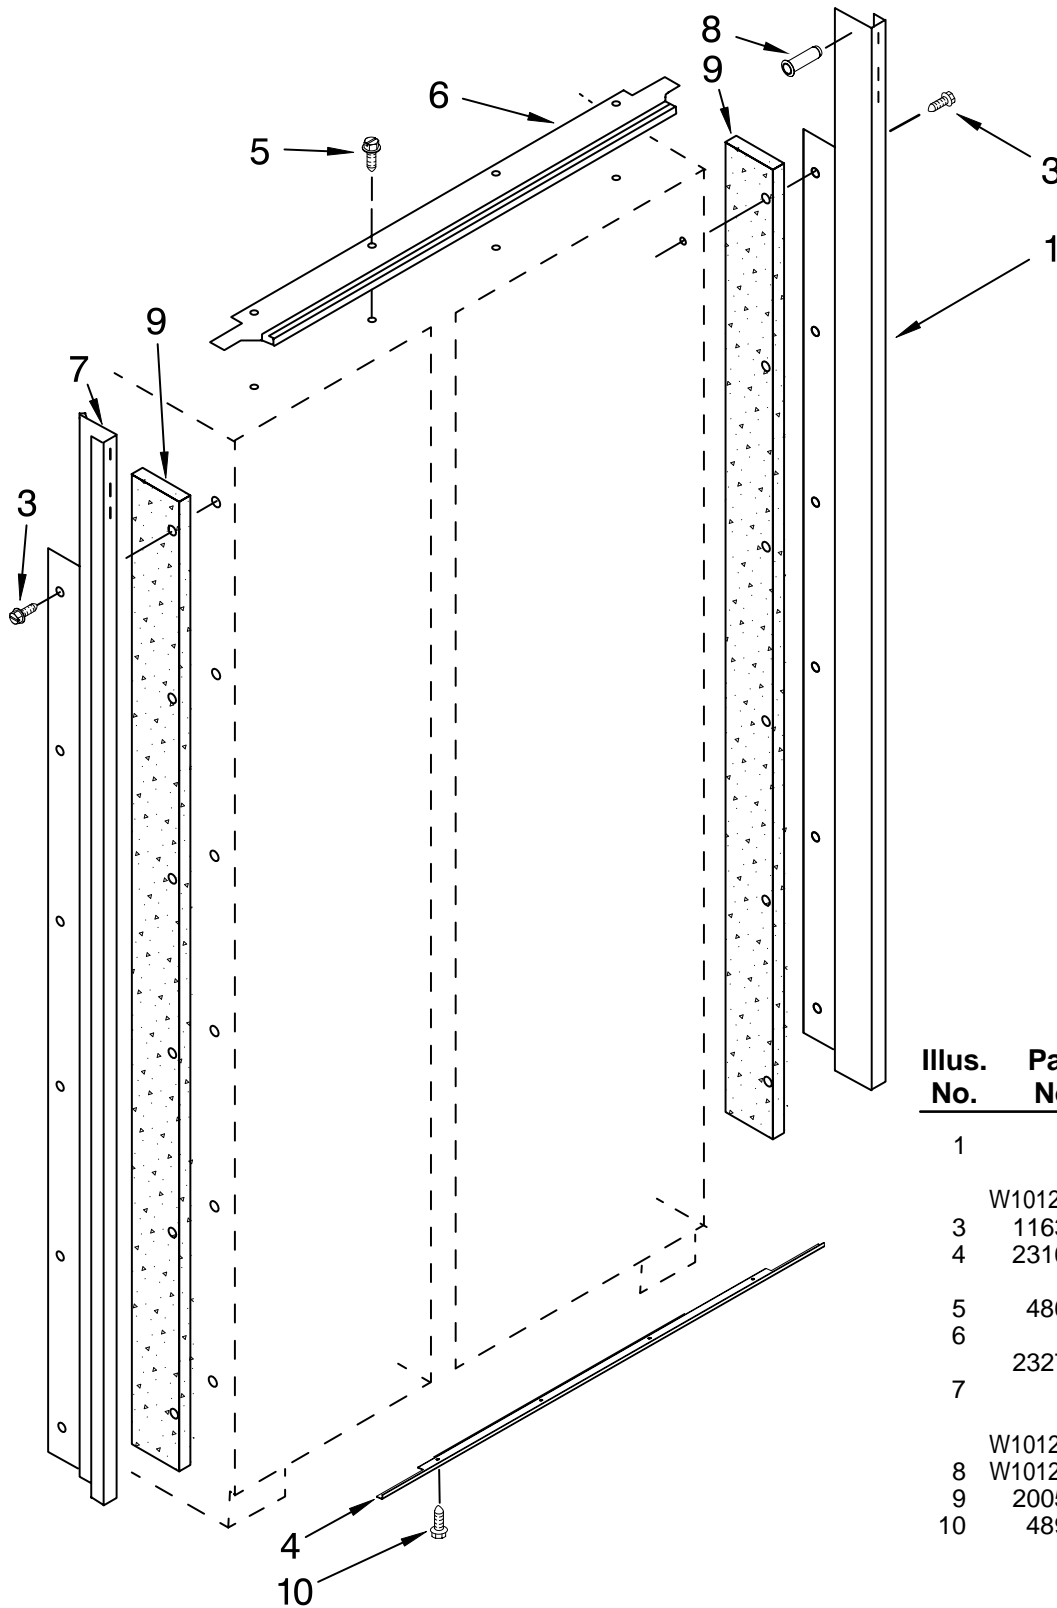

CABINET TRIM PARTS

For Models: IF48DBOL

(Etched Aluminum)

Illus. No.	Part No.	DESCRIPTION
1		Cabinet, Trim (Right Side)
	W10121468	Etched Aluminum
3	1163283	Screw
4	2316688	Cabinet, Trim (Bottom)
5	486194	Screw
6	2327373	Cabinet, Trim Top
		Etched Aluminum
7		Cabinet Trim (Left Side)
	W10121475	Etched Aluminum
8	W10121451	Nutsert (4)
9	2005925	Seal-Trim, Side
10	489464	Screw

FOR ORDERING INFORMATION REFER TO PARTS PRICE LIST