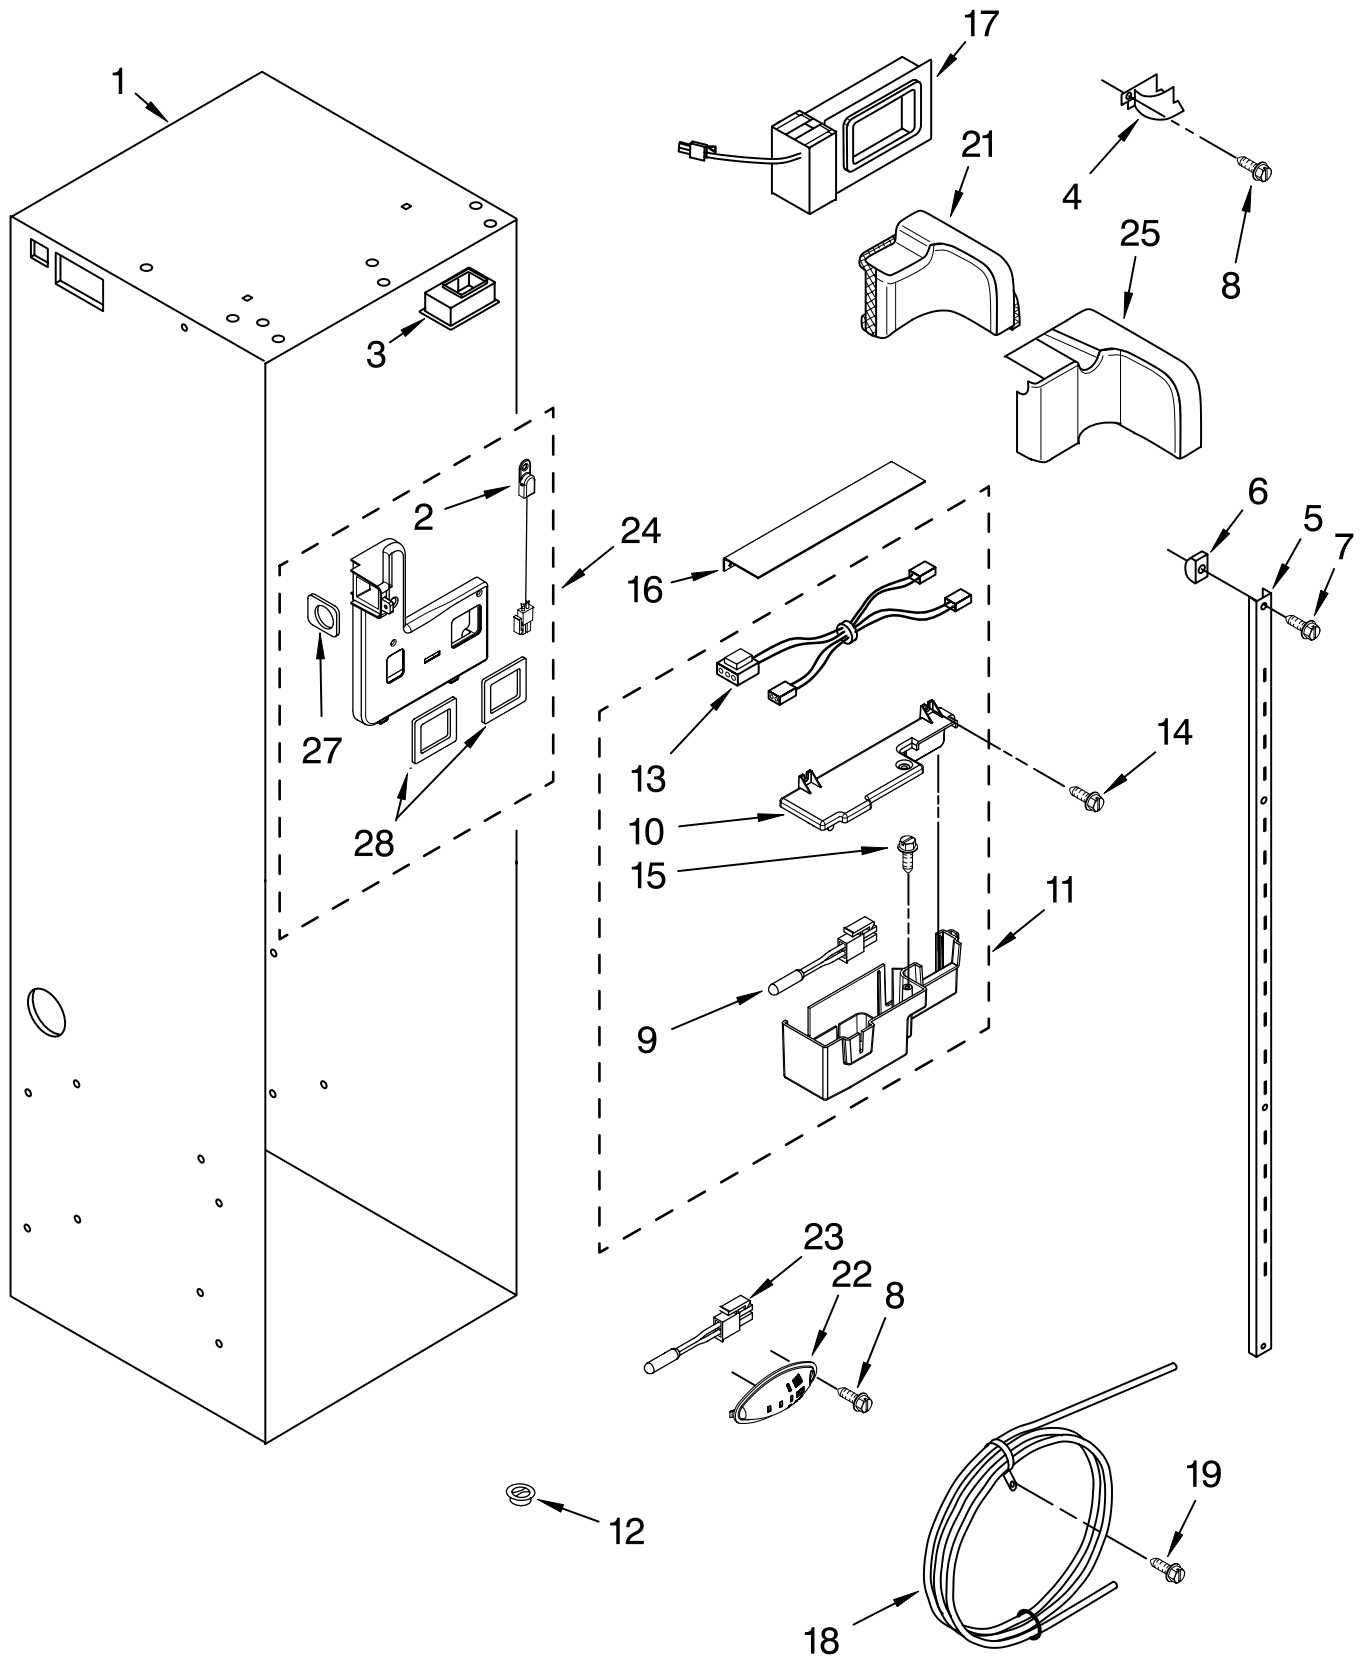

REFRIGERATOR LINER PARTS

For Models: IF48DBOL

(Etched Aluminum)

FOR ORDERING INFORMATION REFER TO PARTS PRICE LIST

REFRIGERATOR LINER PARTS

For Models: IF48DBOL

(Etched Aluminum)

Illus. No.	Part No.	DESCRIPTION
1		Liner (Not A Serviceable Part)
2	2306010	Thermistor
3	2208970	Air Duct
4	2003577	Guard, Air Return
5	2259077	Ladder, Shelf (2)
6	520965	Screw Support, Ladder (8)
7	2006475	Screw
8	487539	Screw
9	2302937	Thermistor
10	2302986	Lid, Meat Pan Baffle
11	W10169528	Baffle Control Assembly
12	2171846	Release Valve
13	2310205	Jumper, Air Baffle
14	488357	Screw
15	486194	Screw
16	W10159487	Diverter, Crisper Cover
17	2221296	Air Baffle Assembly
18	2327509	Reservoir
19	488280	Screw
21	2309222	Diffuser Assembly
22	2317105	Cover, Thermistor
23	2188820	Thermistor
24	2302992	Spacer, Air-Baffle
25	2309087	Cover, Diffuser
27	2259412	Seal, Air Duct (Round Hole)
28	2259398	Seal, Air Duct (Square Hole)

FOR ORDERING INFORMATION REFER TO PARTS PRICE LIST