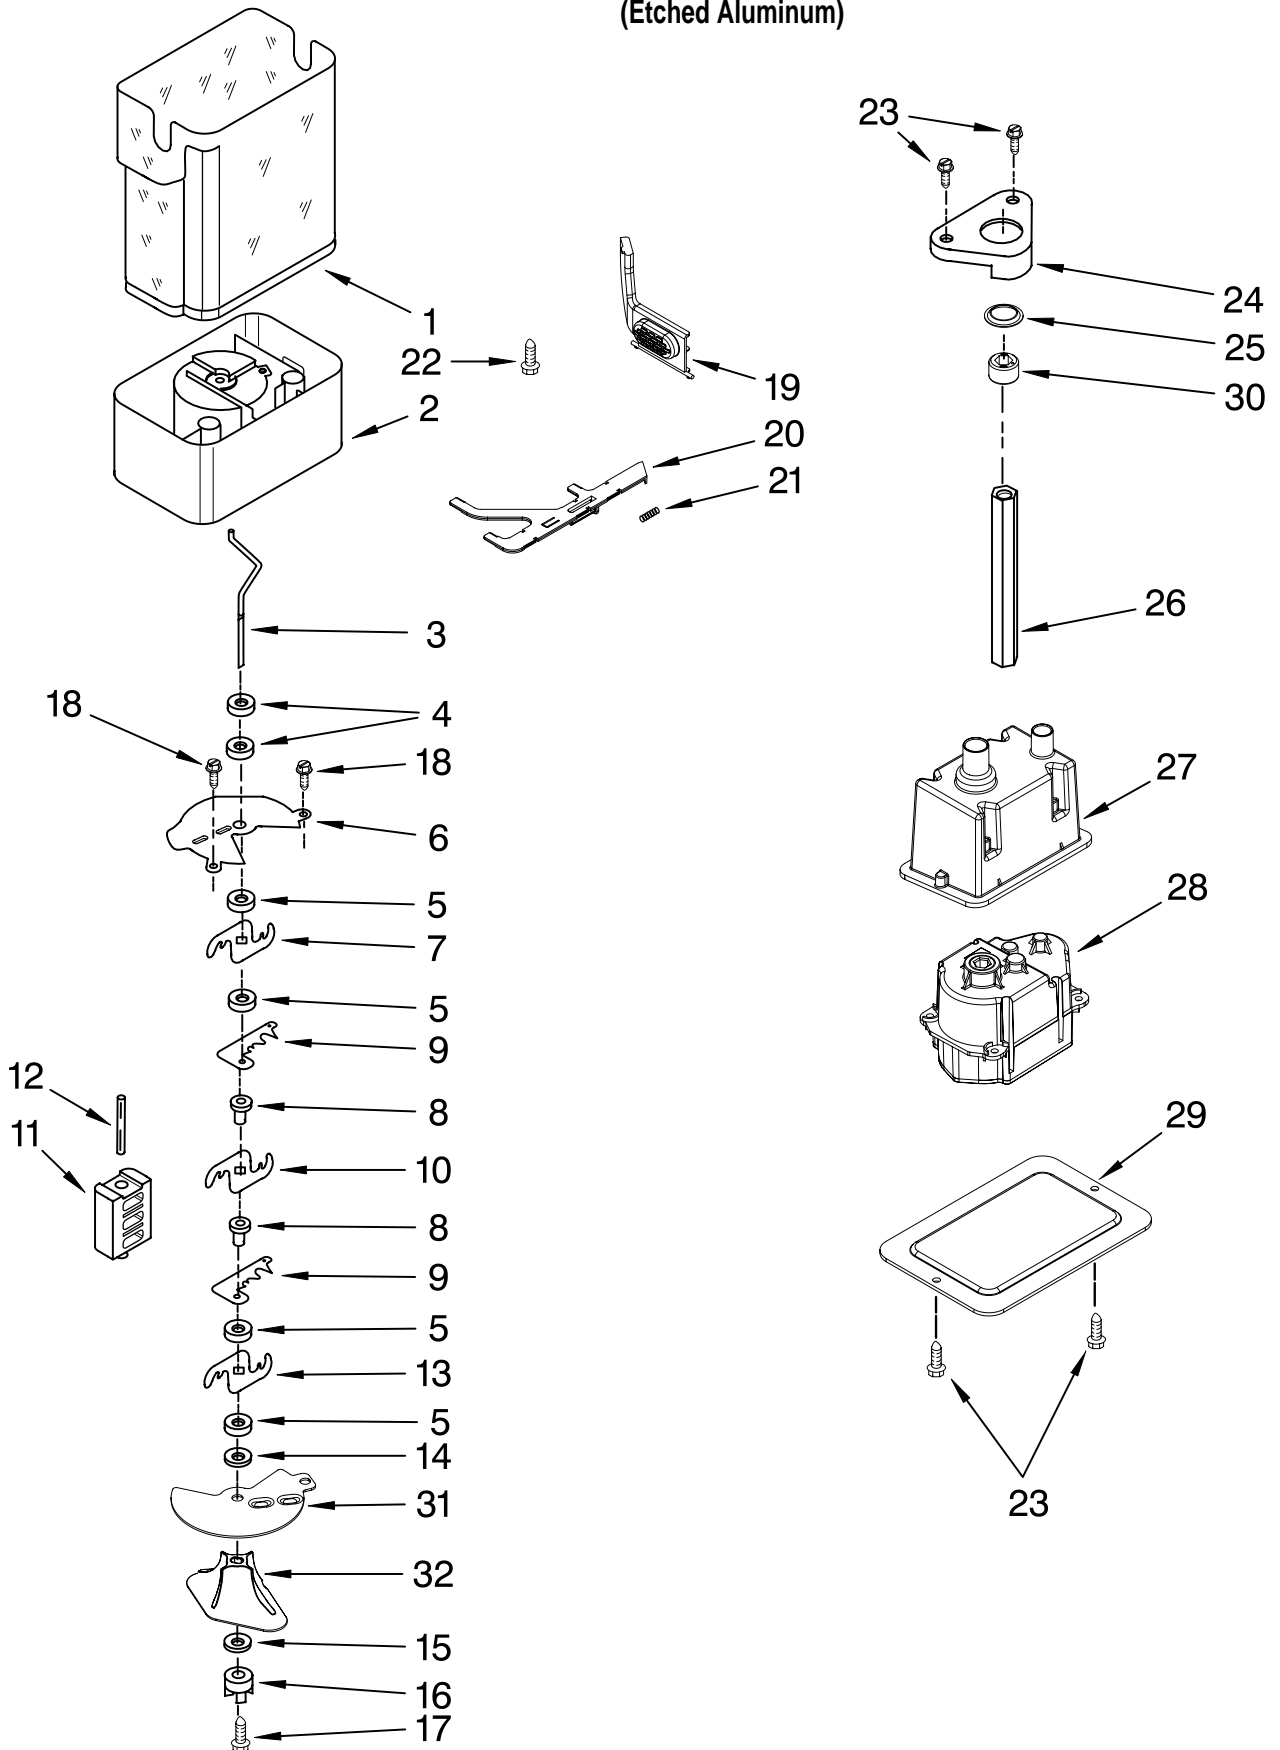

MOTOR AND ICE CONTAINER PARTS

For Models: IF48DBOL

(Etched Aluminum)

FOR ORDERING INFORMATION REFER TO PARTS PRICE LIST

MOTOR AND ICE CONTAINER PARTS

For Models: IF48DBOL

(Etched Aluminum)

Illus.	Part	
No.	No.	DESCRIPTION
1	2222970	Ice Bin
2	W10151248	Crusher Bin
3	W10140642	Auger
4	2258220	Washer, Auger
5	1119007	Spacer, Flat (6)
6	2317248	Cover, Crusher
7	2257024	Blade, Rotary
8	1119005	Spacer, Step (2)
9	2257020	Blade, Fixed
10	2257023	Blade, Rotary
11	2317239	Block, Blade
12	489229	Roll Pin
13	2257022	Blade, Rotary
14	489235	Washer, Plain
15	2198661	Washer, Coupling
16	2188918	Coupling, Top
17	8281164	Screw
18	3400065	Screw
19	2266800	Button, Bin
20	W10134785	Latch, Bin
21	2198608	Spring, Latch
22	2198671	Screw (2)
23	8281163	Screw
24	2188919	Holder
25	2198628	Seal
26	2318030	Drive Shaft
27	2318011	Enclosure, Motor
28	2315546	Dispenser, Motor
29	2318028	Cover
30	2315559	Sleeve, Coupling
31	2317250	Chamber, Divider
32	2317243	Wiper

FOR ORDERING INFORMATION REFER TO PARTS PRICE LIST