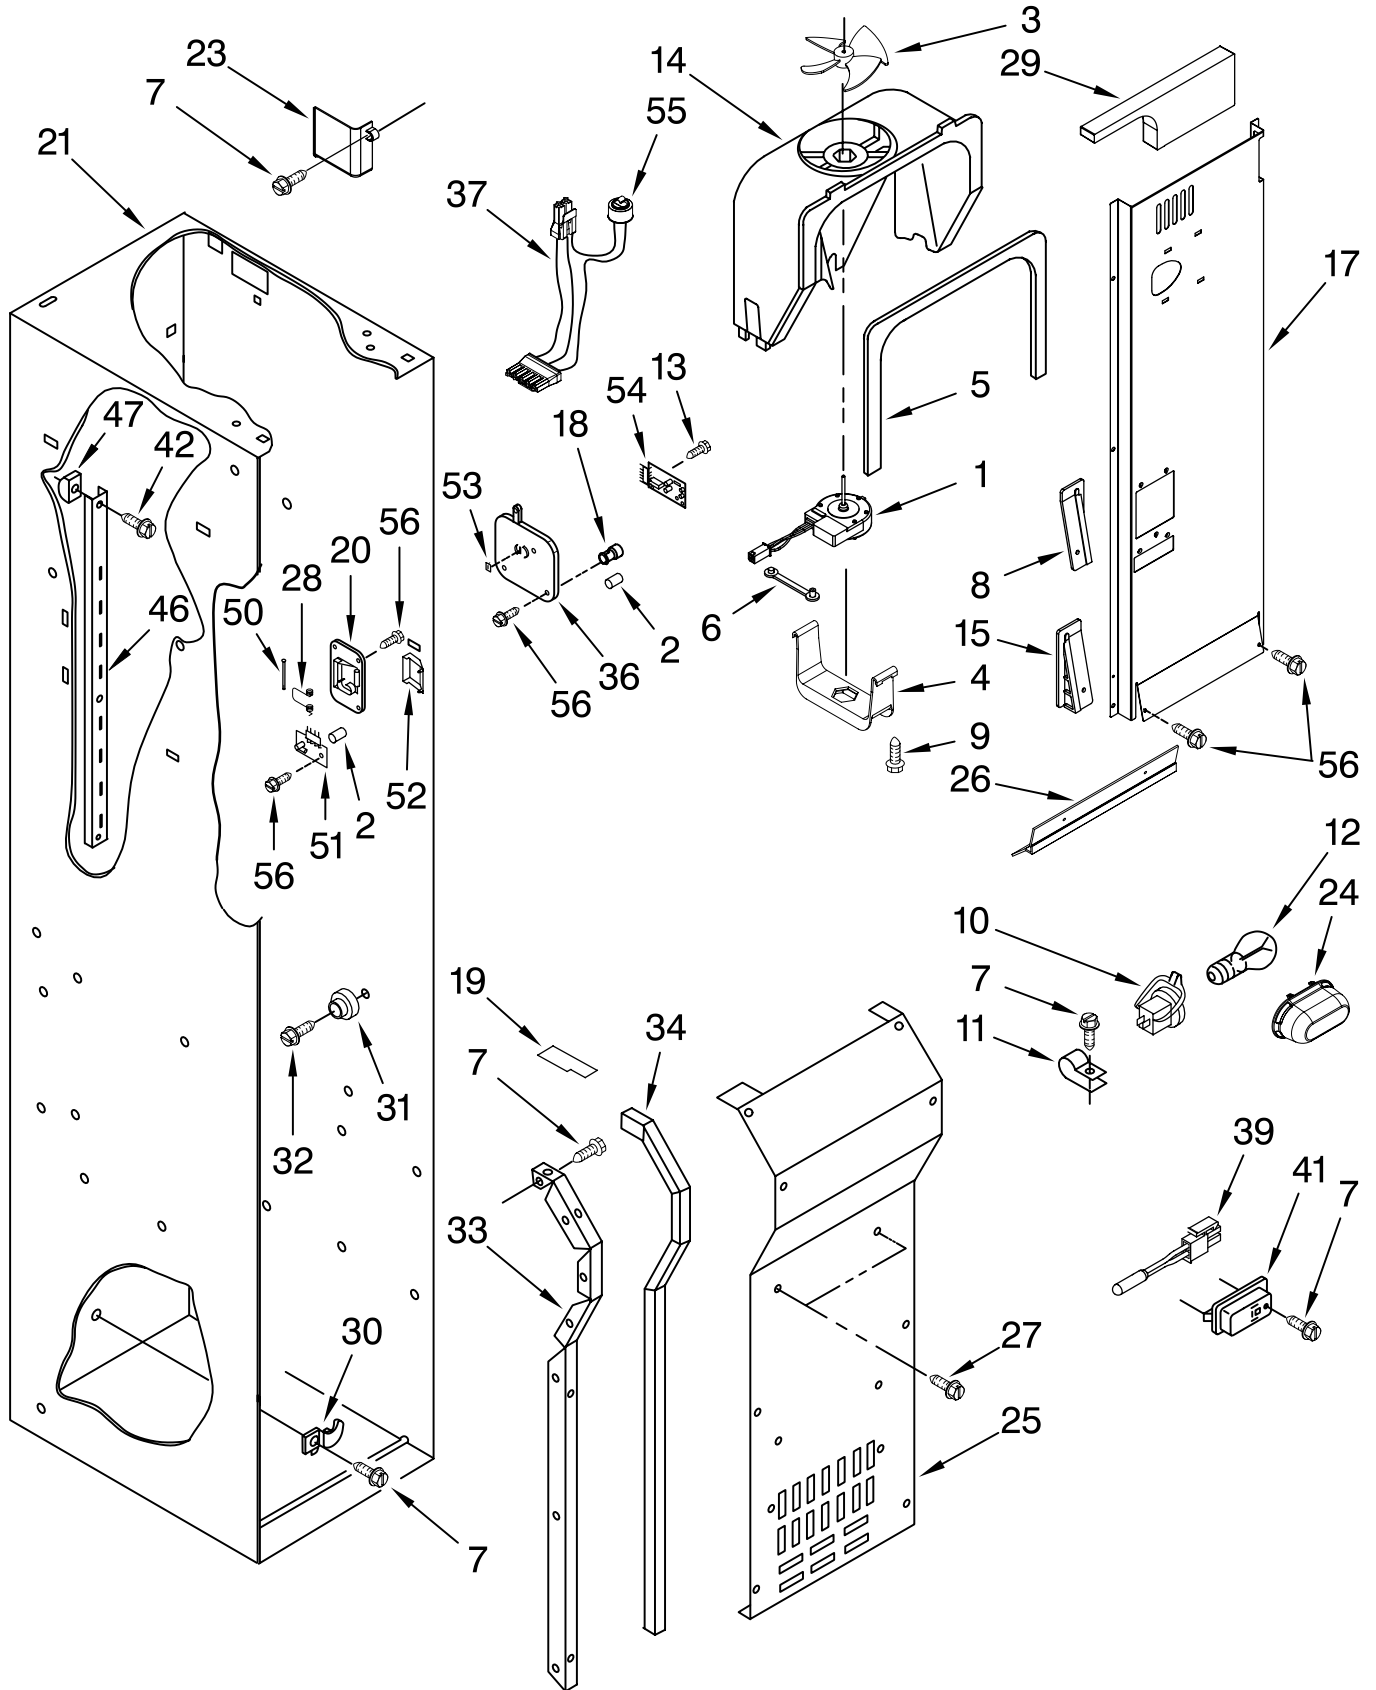

FREEZER LINER AND AIR FLOW PARTS

For Models: IF48DBOL

(Etched Aluminum)

FOR ORDERING INFORMATION REFER TO PARTS PRICE LIST

FREEZER LINER AND AIR FLOW PARTS

For Models: IF48DBOL

(Etched Aluminum)

Illus. No.	Part No.	DESCRIPTION	Illus. No.	Part No.	DESCRIPTION	Illus. No.	Part No.	DESCRIPTION
1	2259385	Fan Motor	20	W10151205	Cover, Emitter	36	W10151208	Cover, Receiver
2	2198665	Tube, P.C. Board	21		Liner (Not A Serviceable Part)	37	W10139189	Harness, Evap Fan (Includes Item 55)
3	2169142	Fan Blade	23	2259025	Cover, Air Outlet	39	2306010	Thermistor
4	2223733	Retainer, Fan Motor	24	2307751	Light Shield	41	2317105	Cover, Thermistor
5	2302817	Gasket, Cover	25	W10158005	Cover, Evaporator	42	2006475	Screw
6	2223986	Grommet	26	2302851	Support, Air Duct	46	2259032	Ladder, Shelf
7	486194	Screw	27	487539	Screw	47	2259445	Support, Screw
8	2259464	Wedge, Air Duct	28	2198635	Spring	50	2198634	Pin
9	488500	Screw, Ground	29	2309284	Deflector, Air Duct	51	2220398	P.C. Board Emitter
10	2223857	Socket, Light (2)	30	1112260	Support, Evaporator	52	2198633	Flipper
11	488937	Clamp, Nylon	31	2196483	Shelf, Stud (20)	53	2315398	Slide, Icemaker Shut Off
12	2326255	Light Bulb	32	8281158	Screw	54	2255114	P.C. Board, Receiver
13	489214	Screw	33		Evaporator, Cover Rail	55	W10160570	Defrost, Bi-Metal
14	2182120	Scroll, Fan		2221107	Left Side	56	8281185	Screw
15	2259465	Wedge, Air Duct		2259355	Right Side			
17	2307775	Air Duct	34	2220904	Gasket (2)			
18	2198643	Lens			Evaporator Cover			
19		Block, Fan Scroll						
	2209482	Right						
	2209066	Left						

FOR ORDERING INFORMATION REFER TO PARTS PRICE LIST