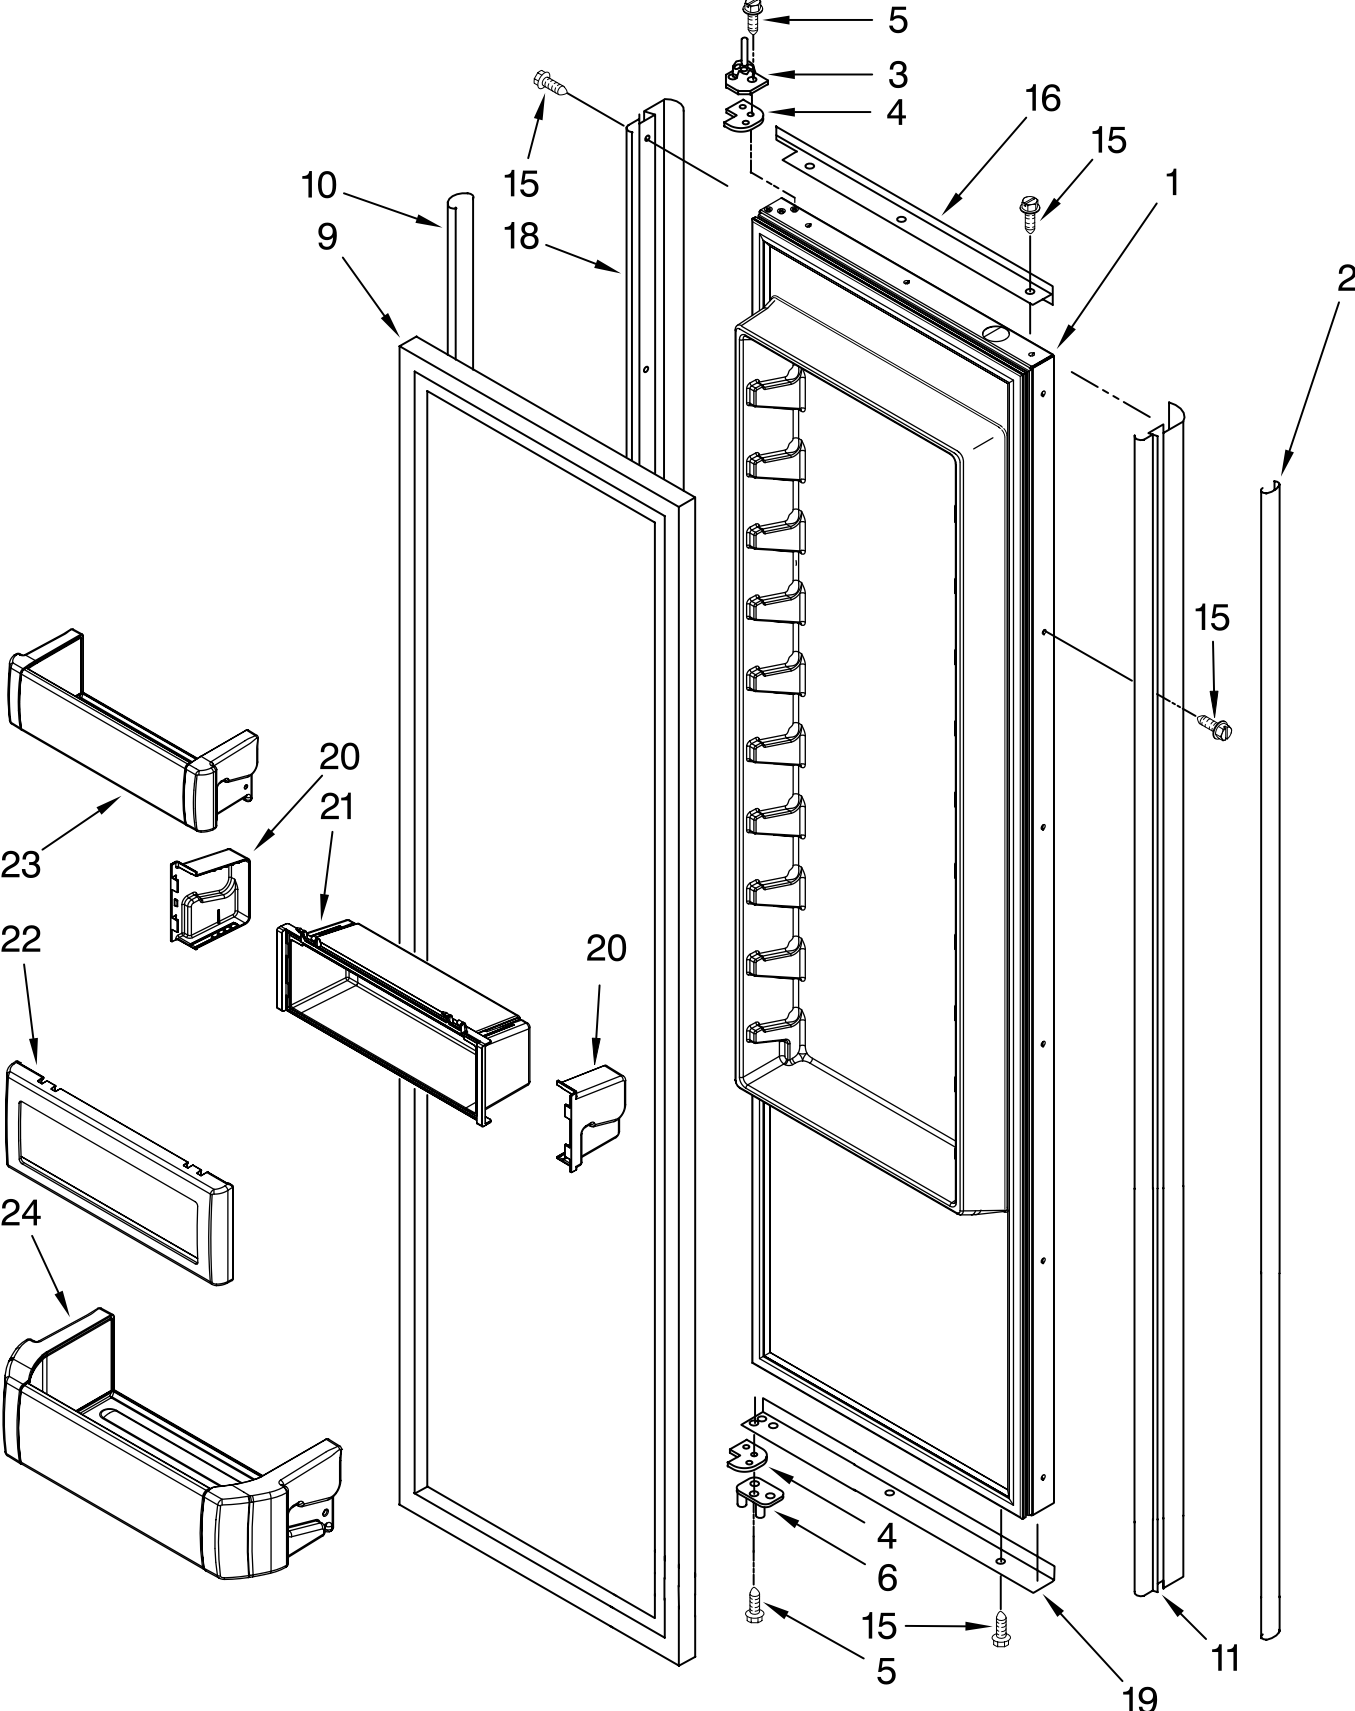

REFRIGERATOR DOOR PARTS

For Models: IF48DBOL

(Etched Aluminum)

FOR ORDERING INFORMATION REFER TO PARTS PRICE LIST

REFRIGERATOR DOOR PARTS

For Models: IF48DBOL

(Etched Aluminum)

Illus. No.	Part No.	DESCRIPTION
1	2252331	Refrigerator Door Panel (Includes Item #9)
2		Trim, Screw Cover (Handle Side)
	2259448X	Etched Aluminum
3		Hinge Assy, Top
	2266854	Etched Aluminum
4	2316804	Spacer-Door, Top & Bottom
5	489282	Screw
6		Hinge Assy, Btm
	2302878	Black Bin
9	2222812	Door Gasket, Magnetic
10		Trim, Screw Cover (Hinge Side)
	2259365X	Etched Aluminum
11		Trim-Door, (Handle Side)
	2259040X	Etched Aluminum
15		Screw, 8-15 x .500
	8281250	Stainless Steel
16		Trim-Door, Top
	2005012	Etched Aluminum
18		Trim-Door, Hinge Side
	2257686X	Etched Aluminum
19		Trim-Door, Btm
	2215995	Etched Aluminum
20		Endcap
	2222919	Right Side
	2222920	Left Side
21	2222923	Bin, Utility Center
22	2257617	Door, Utility Bin
23	2222774	Bin, Door (3)
24	2222771	Bin, Door

FOR ORDERING INFORMATION REFER TO PARTS PRICE LIST