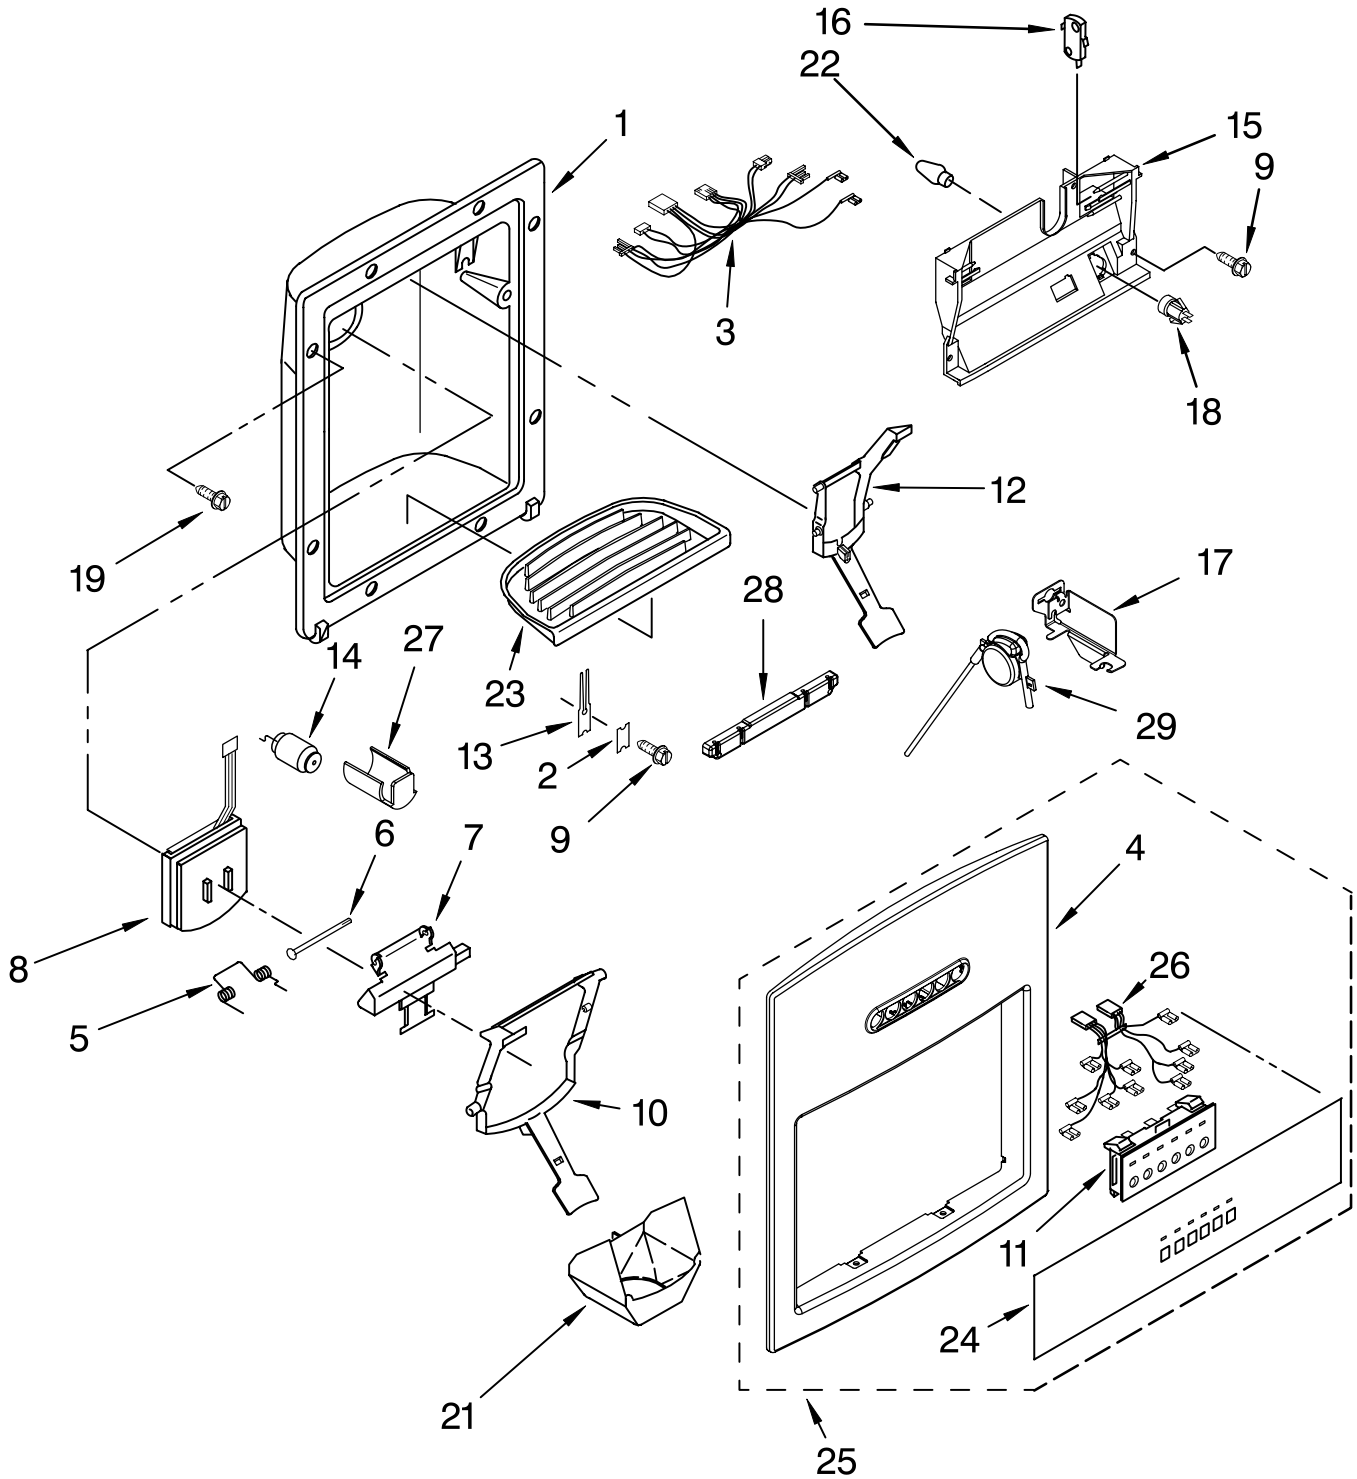

DISPENSER FRONT PARTS

For Models: IF48DBOL

(Etched Aluminum)

FOR ORDERING INFORMATION REFER TO PARTS PRICE LIST

DISPENSER FRONT PARTS

For Models: IF48DBOL

(Etched Aluminum)

Illus. No.	Part No.	DESCRIPTION
1		Housing, Dispenser (Not Serviced)
2	2195051	Strain Relief
3	2310198	Wire Assembly
4		Cover, Dispenser (Not Available— Order Item 25)
5	2304772	Spring, Torsion
6	2196195	Pin
7	2304355	Ice Door Mechanism
8	2180353	Door, Ice
9	489000	Screw
10		Lever, Ice Dispenser
	2259396B	Black
11		Switch Assembly (Not Available— Order Item 25)
12		Lever, Water Dispenser
	2259395B	Black
13	2194719	Spring, Lever
14	2205686	Delay Mechanism
15	W10139151	Bracket, Control
16	2162361	Switch (4)
17	2259209	Bracket, Anti- Drip Valve
18	2180200	Lamp Holder
19	8281164	Screw
21	2180224	Guide, Ice
22	3406124	Light Bulb
23	2206670B	Grill, Overflow
24		Overlay, Cover (Not Available— Order Item 25)
25	W10165057	Front Cover Assembly (Includes Items 4, 11, 24 & 26)
26	W10139149	Switch-Jumper, Wire Assembly
27	2252127	Sleeve, Delay Mechanism
28	2306077	Spacer, Dispenser Cover
29	2320669	Valve, Anti-Drip

FOR ORDERING INFORMATION REFER TO PARTS PRICE LIST