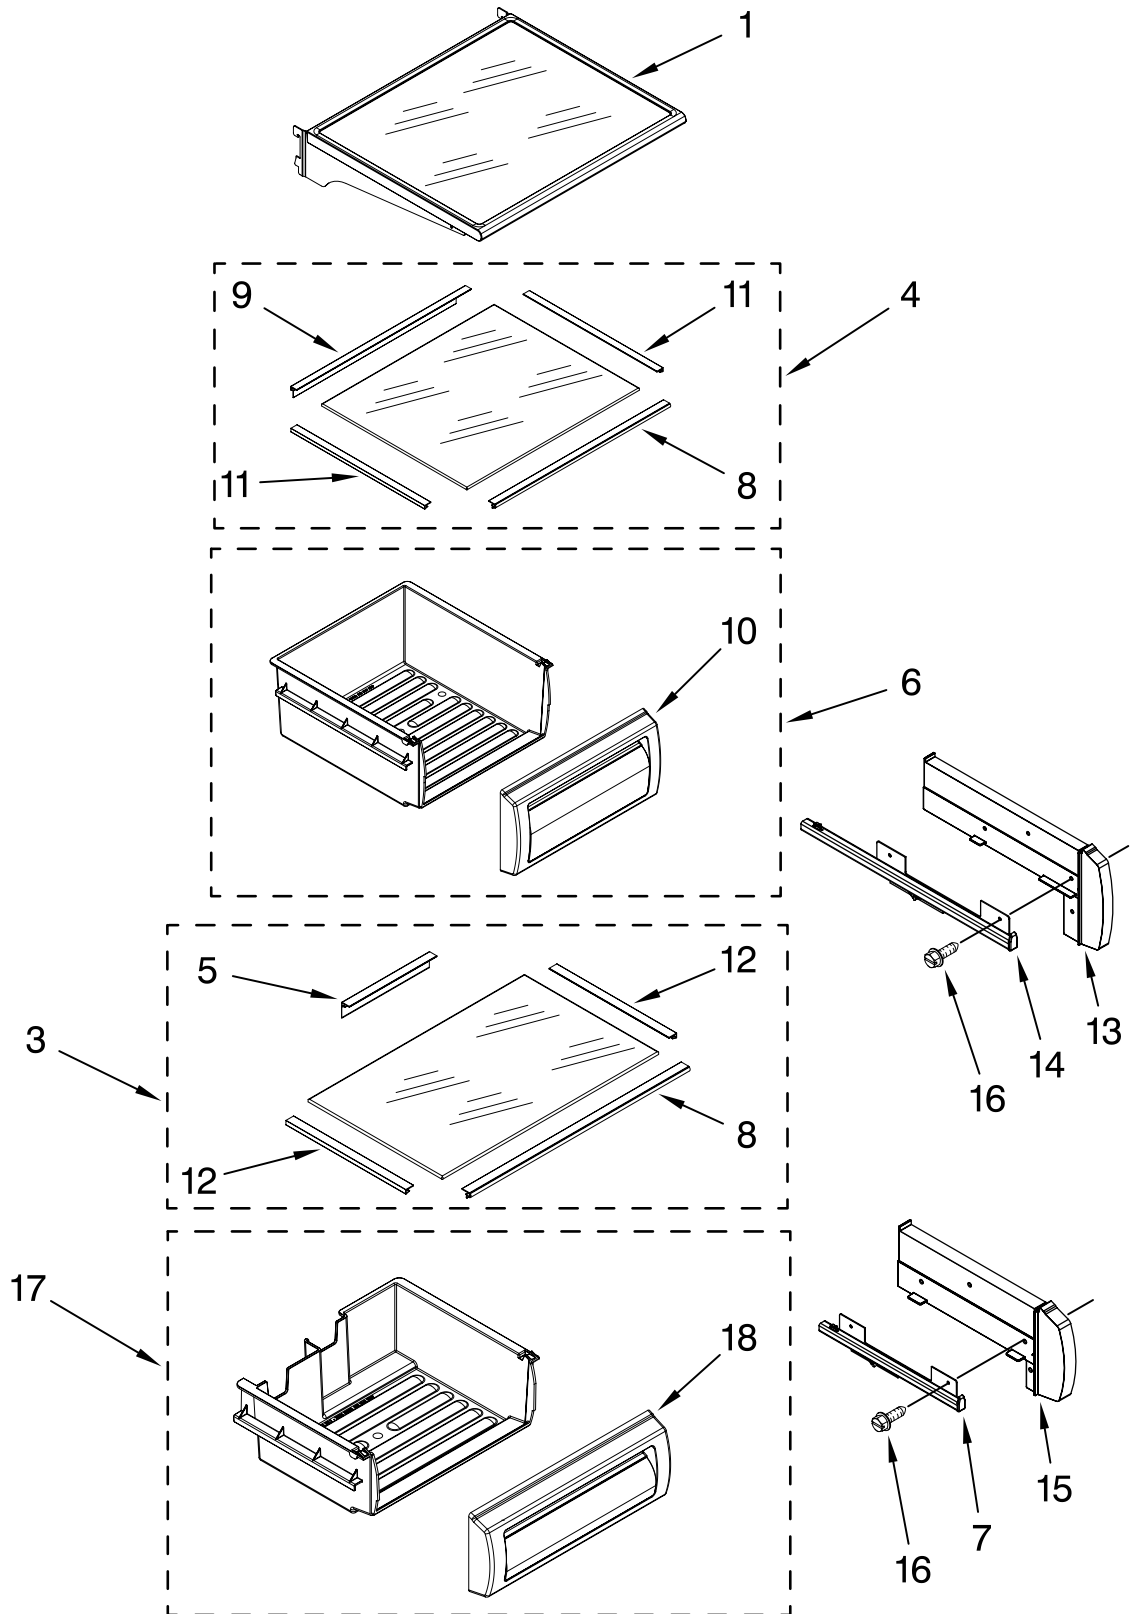

REFRIGERATOR SHELF PARTS

For Models: IF48DBOL

(Etched Aluminum)

FOR ORDERING INFORMATION REFER TO PARTS PRICE LIST

REFRIGERATOR SHELF PARTS

For Models: IF48DBOL

(Etched Aluminum)

Illus. No.	Part No.	DESCRIPTION
1	W10165104	Shelf Assembly
3	W10165092	Assembly, Meat Pan Cover
4	W10165086	Assembly, Crisper Cover
5	2257583	Trim, Glass Rear
6	2252413	Crisper Pan (2)
7		Slide, Meat Pan
	2302954	Left Side
	2302955	Right Side
8	2302832	Trim, Glass Front
9	2256255	Trim, Glass Rear
10	2256249	Front, Crisper Pan
11	2252255	Trim, Glass Side Crisper Pan
12	2256250	Trim, Glass Side Meat Pan
13		Spacer, Crisper
	2256222	Right Side (2)
	2256223	Left Side (2)
14		Slide, Crisper
	2302956	Right Side
	2302957	Left Side
15		Spacer, Meat Pan
	2256243	Left Side
	2256244	Right Side
16		Screw
	8533929	Right Side— (8-18 x 1.375)
	8533928	Left Side— (8-18 x .750)
17	2256370	Pan Assembly Meat
18	2256367	Front, Meat Pan