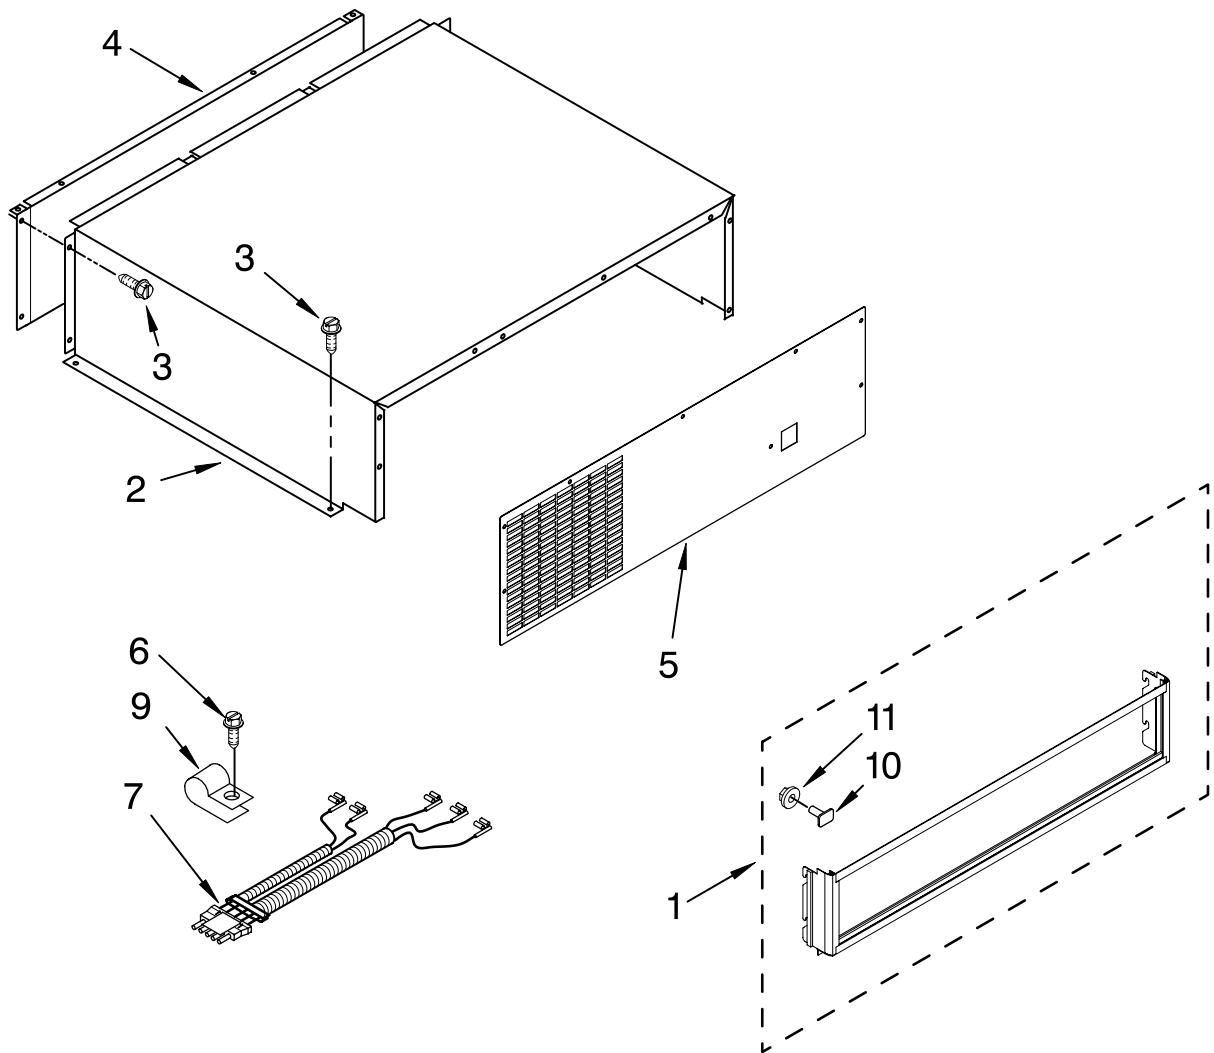

TOP GRILLE AND UNIT COVER PARTS

For Models: IF48DBOL

(Etched Aluminum)

Illus. No.	Part No.	DESCRIPTION
1		Panel, Decorative Assembly
	2259424X	Etched Aluminum
2	W10161693	Cover, Unit
3	486194	Screw
4	2256466	Back Panel
5	W10121229	Cover, Unit Front
6	487415	Screw
7	2310194	Wire Assembly RC/FC Light Switch
9	489348	Clamp
10	2003347	Tee Bolt (4)
11	1161548	Nut (4)

FOR ORDERING INFORMATION REFER TO PARTS PRICE LIST