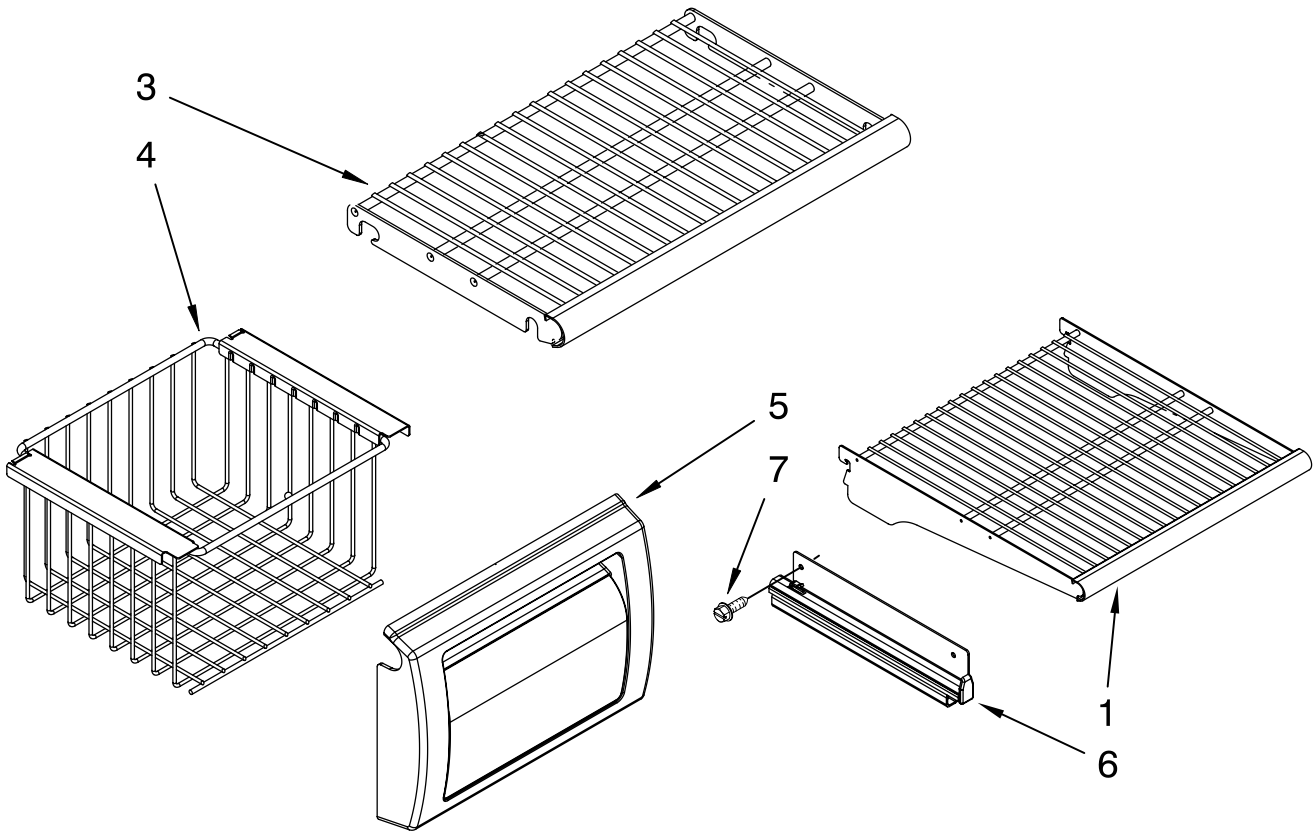

FREEZER SHELF PARTS

For Models: IF48DBOL

(Etched Aluminum)

Illus. No.	Part No.	DESCRIPTION
1	2302869	Wire, Shelf
3	2302884	Shelf, Fixed (2)
4	2259083	Basket
5	2256271	Front, Basket
6	2259317	Slide, Basket
	2259318	Right Side
	2259318	Left Side
7	8533928	Screw

FOR ORDERING INFORMATION REFER TO PARTS PRICE LIST