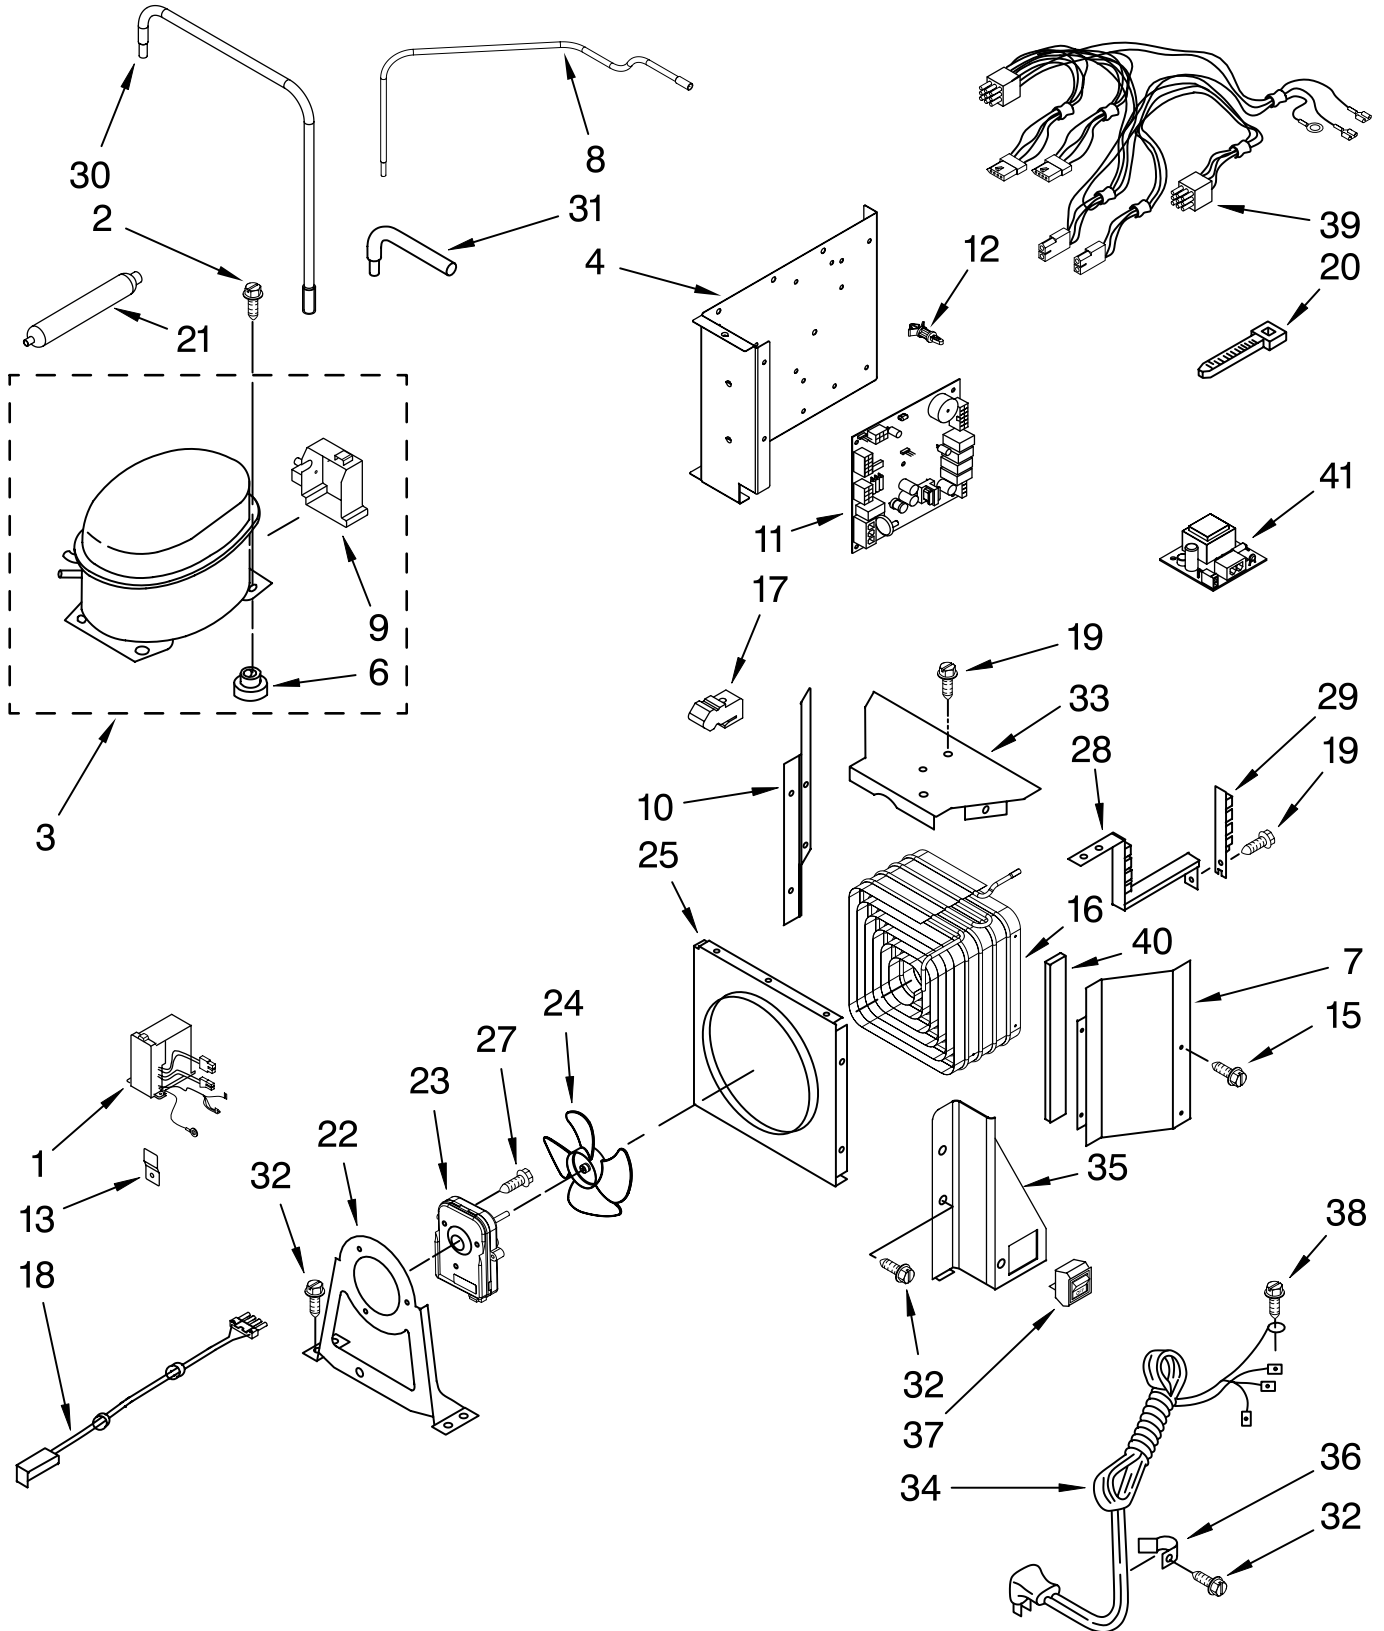

UPPER UNIT PARTS

For Models: IF48DBOL

(Etched Aluminum)

FOR ORDERING INFORMATION REFER TO PARTS PRICE LIST

UPPER UNIT PARTS

For Models: IF48DBOL

(Etched Aluminum)

Illus. No.	Part No.	DESCRIPTION
1	W10133449	Inverter Box
2	489373	Screw, Compressor Mounting (4)
3	2302967	Compressor (Includes Items 6 & 9)(Also Order 876765 Tube Kit)
4	2318087	Housing, Control Board
6	1100826	Grommet, Mounting
7	2309002	Support, Condenser
8	2307694	Tube, Transiston (Cond/Ht Loop) (Right)
9	2215676	Terminal Cover
10	2309001	Support, Condenser (Left)
11	2307028	Control Board
12	2203075	Spacer (5)
13	2256328	Bracket, Inverter Box
15	1157158	Screw
16	2307998	Condenser
17	2309431	Grommet (2)
18	2310207	Wire, Jumper
19	489399	Screw
20	2155774	Wire Tie
21	W10183201	Drier
22	W10136614	Bracket, Fan Motor (Condenser Fan)

Illus. No.	Part No.	DESCRIPTION
23	2188875	Motor, Fan
24	W10139483	Blade, Fan
25	2003169	Orifice, Fan
27	8533993	Screw
28	2317031	Bracket, Vibration (Condenser)
29	2317030	Arm, Vibration (Condenser)
30	2307566	Tube, Transition (Condenser/Drier)
31	2194319	Tube, Process
32	486194	Screw
33	2309000	Cover, Condenser
34	2310251	Service Cord
35	2307684	Bracket, Mounting (Power Switch)
36	549193	Clamp, Cord
37	2266802	Switch, Power Disconnect
38	487294	Screw, Ground
39	W10167450	Wiring Harness, Unit Compartment
40	2309432	Gasket, Condenser
41	2259350	Power Supply, Ingredient Care Center

Illus. No.	Part No.	DESCRIPTION
Following Parts Not Illustrated and Optional Parts Not Included		
	978025	Valve, Access (1/4")
	978026	Valve, Access (5/16")
	978027	Valve, Access (3/8")
	978028	Valve, Access (1/2")
	978029	Valve, Access (5/8")
	978030	Valve, Access (3/4")
	876764	Valve, Access (3/16")

REFRIGERANT CHARGE

7.50 oz.
(R-134A)