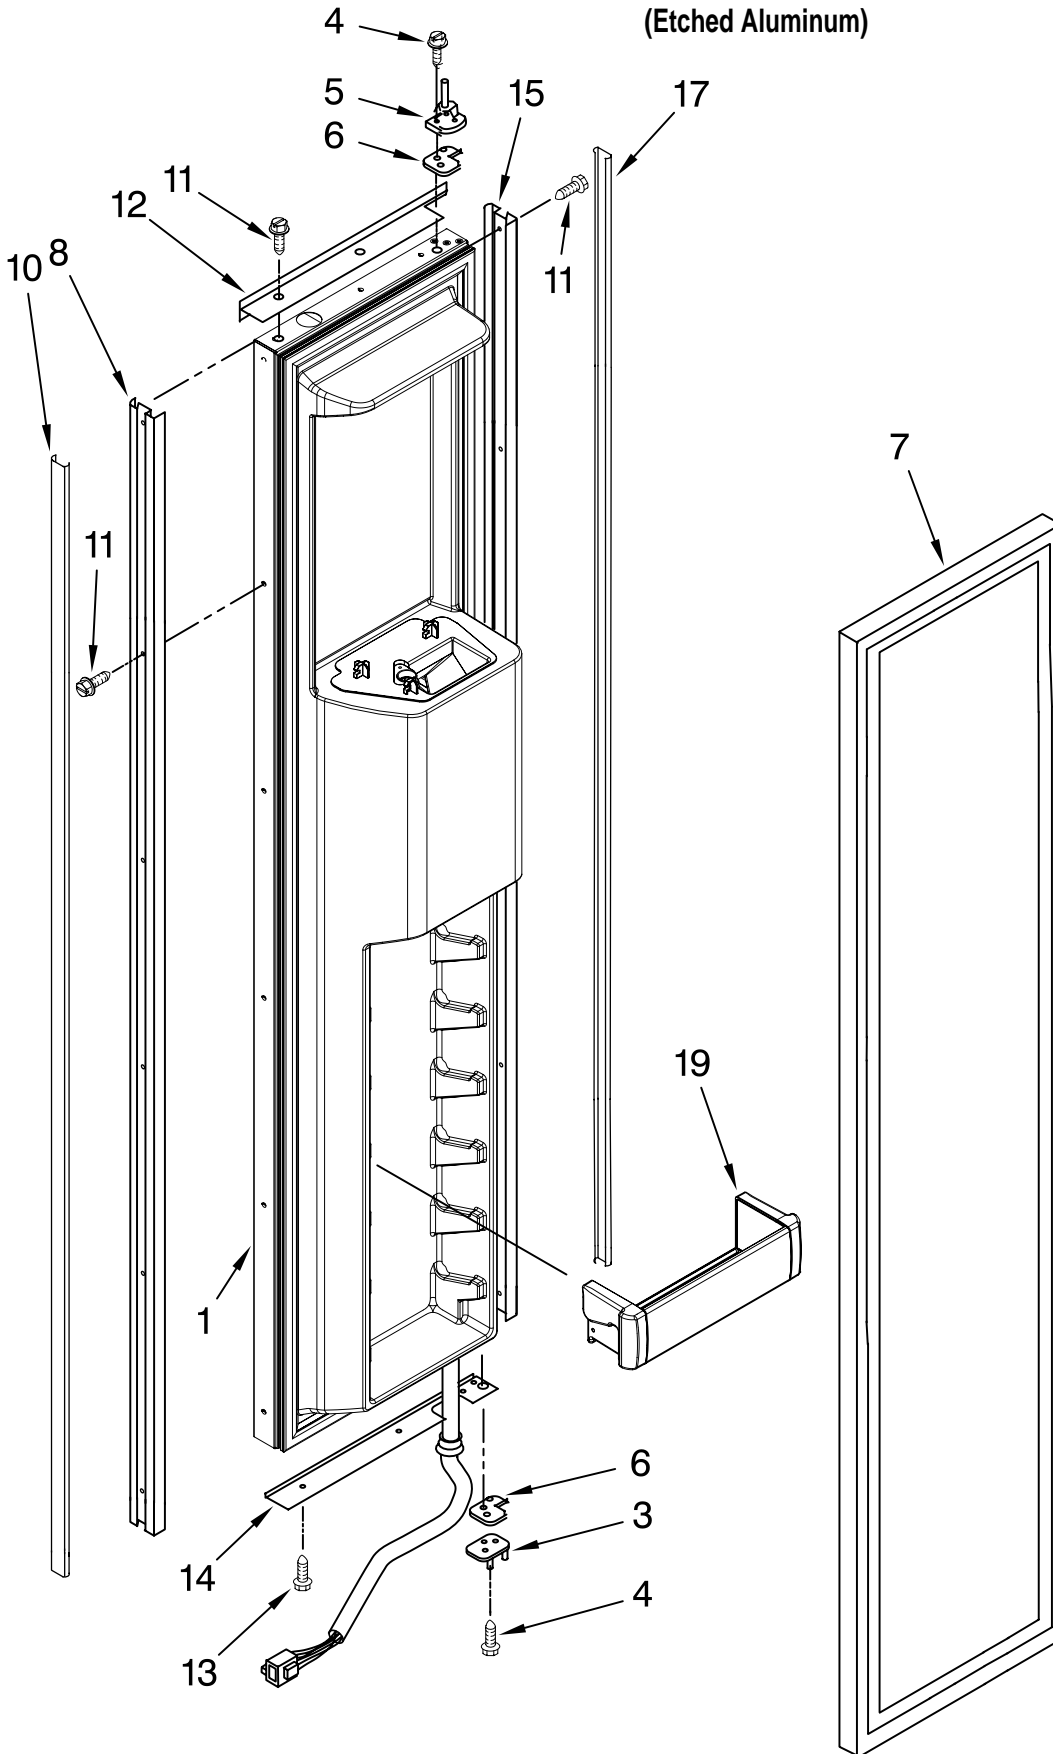

FREEZER DOOR PARTS

For Models: IF48DBOL

(Etched Aluminum)

FOR ORDERING INFORMATION REFER TO PARTS PRICE LIST

FREEZER DOOR PARTS

For Models: IF48DBOL

(Etched Aluminum)

Illus. No.	Part No.	DESCRIPTION
1		Freezer Door (Includes #14)
	W10165042	Etched Aluminum
3		Hinge, Bottom
	2302879	Etched Aluminum
4	489282	Screw
5		Hinge, Top
	2266854	Etched Aluminum
6	2316804	Spacer-Door, Top & Bottom
7	2222810	Door Gasket, Magnetic
8		Trim-Door, Handle Side
	2259041X	Etched Aluminum
10		Trim, Screw Cover Handle Side
	2259448X	Etched Aluminum
11		Screw
	8281250	Stainless Steel
12		Trim-Door, Top
	2005021	Etched Aluminum
13	8281250	Screw
14		Trim-Door, Btm
	2215986	Etched Aluminum
15		Trim-Door, Hinge Side
	2257687X	Etched Aluminum
17		Trim, Screw Cover Hinge Side
	2259365X	Etched Aluminum
19	2222777	Bin, Door (3)

FOR ORDERING INFORMATION REFER TO PARTS PRICE LIST