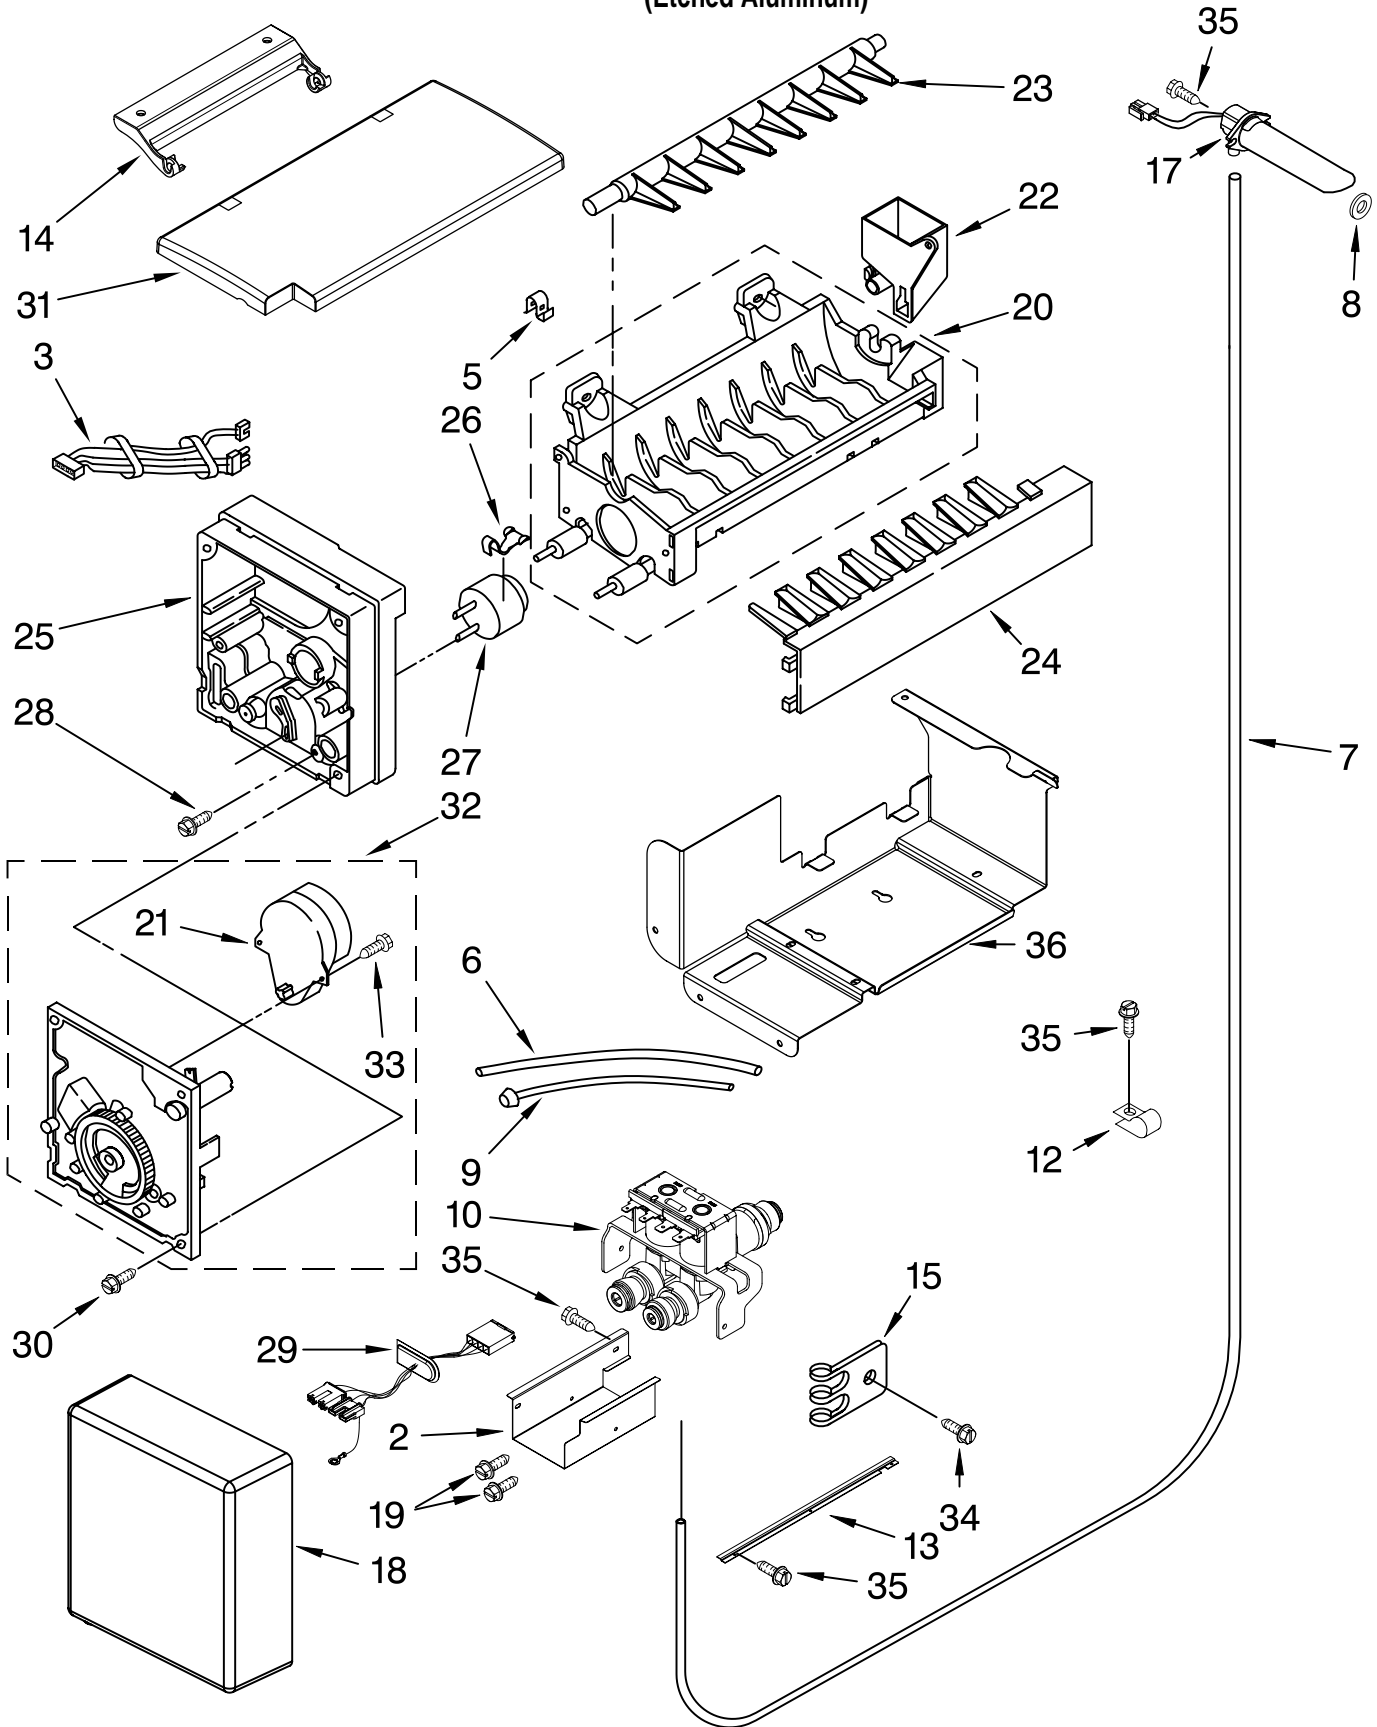

ICEMAKER PARTS

For Models: IF48DBOL

(Etched Aluminum)

FOR ORDERING INFORMATION REFER TO PARTS PRICE LIST

ICEMAKER PARTS

For Models: IF48DBOL

(Etched Aluminum)

Illus. No.	Part No.	DESCRIPTION	Illus. No.	Part No.	DESCRIPTION	Illus. No.	Part No.	DESCRIPTION
2	W10129655	Shield, Valve	20	W10122527	Mold & Heater (Also Order 542638 Silicone Grease)	31	2221232	Cover, Icemaker
3	2310191	Wire Assembly, Icemaker				32	626680	Module Assembly (Includes Items 21 & 33)
5	628379	Clip, Fuse	21		Motor, (Not Serviceable Order Item 32)	33	489136	Screw (2)
6	2325170	Tube, Filter Inlet				34	489464	Screw
7	2320658	Water Tube	22	628356	Cup-Water Fill	35	486194	Screw
8	2302758	Seal Gasket	23	627843	Ejector	36	2252228	Bracket, Icemaker Mounting
9	2317912	Tube, Filter Outlet	24	2198598	Ice Striper	100	2320636	Complete Icemaker Assembly
10	2317883	Valve, Solenoid	25	2194712	Support			
12	2221070	Clamp, Tube	26	2315522	Retainer Thermostat (2)			
13	2320559	Support, Valve	27	628397	Thermostat (Also Order 542639 Cement Alumilastic)	Following Parts Not Illustrated (Optional Parts Only)		
14	2198641	Bracket, Icemaker Cover						
15	2305274	Clamp, Nylon Valve	28	8533917	Screw			8537055 Cleaner, Stainless Steel
17	2302756	Tube, Water Inlet	29	W10139193	Wire Assembly, Smart Valve			W10151246 Ice Container Assembly
18	2257538	Cover	30	489276	Screw			
19	488500	Screw						

FOR ORDERING INFORMATION REFER TO PARTS PRICE LIST