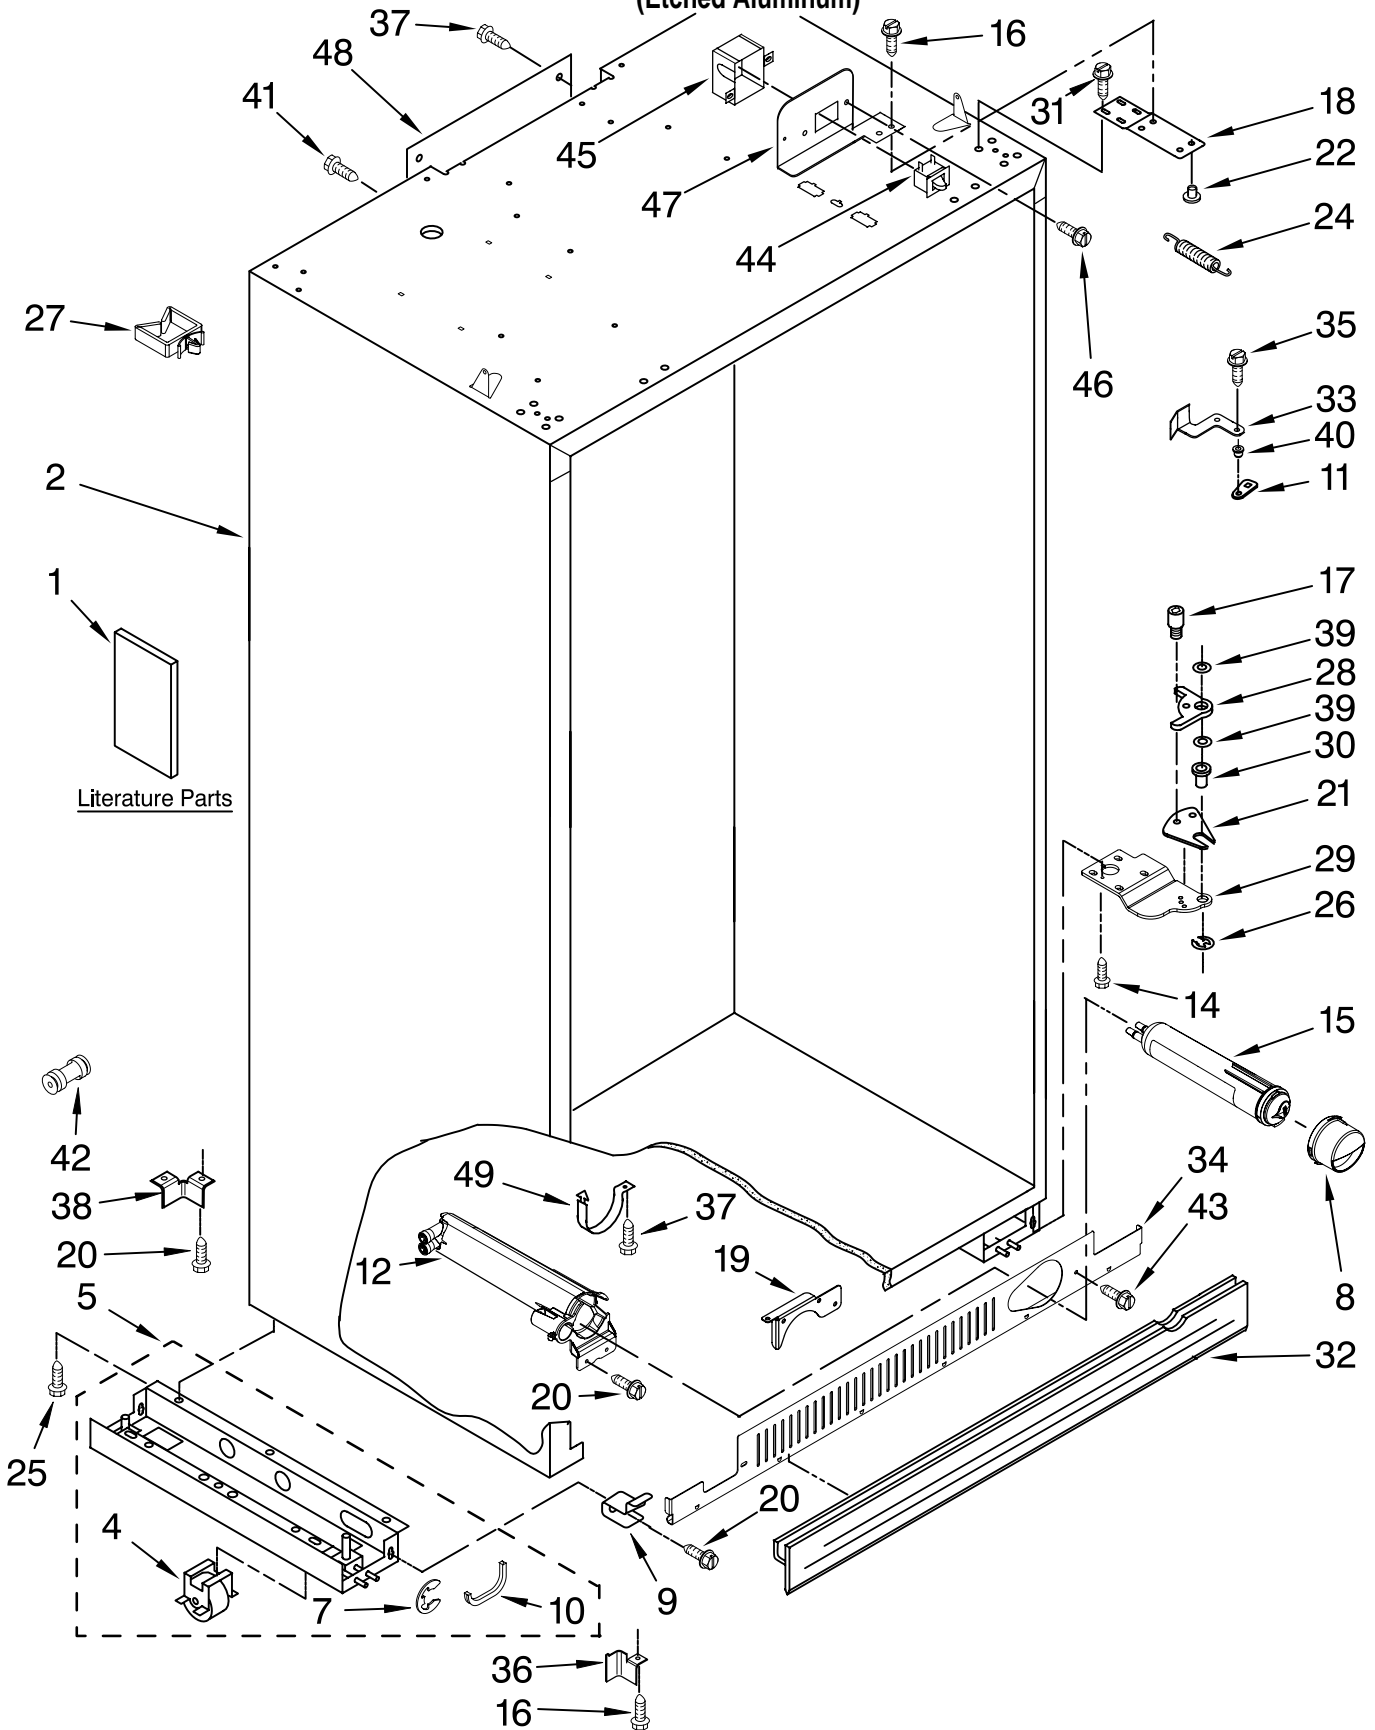

CABINET PARTS

For Models: IF48DBOL

(Etched Aluminum)

FOR ORDERING INFORMATION REFER TO PARTS PRICE LIST

CABINET PARTS

For Models: IF48DBOL

(Etched Aluminum)

Illus. No.	Part No.	DESCRIPTION	Illus. No.	Part No.	DESCRIPTION	Illus. No.	Part No.	DESCRIPTION
1		Literature Parts	17	3400230	Screw, Door Stop	34		Grille Bottom, Front
	W10159566	Use & Care Guide	18	2257644	Hinge (Top)		2209431B	Black
	W10165112	Energy Guide	19	2307582	Bracket, Mtg (Water Filter)	35	2005921	Screw
	W10180103	Service & Wiring Sheet	20	489464	Screw	36		Bracket, Support Base (Front)
	2306424	Icemaker and Ingredient Care Center Service Sheet	21	2004994	Lock, Adjustable Bushing		2006616	Left
			22	2300082	Bushing		2006556	Right
	W10180893	Main Control Service Sheet	24		Spring, Door Closure	37	1157158	Screw
	W10159564	Installation Instructions		2221242	Right Side	38	2006617	Bracket, Support Base (Rear) (2)
2		Cabinet (Not A Serviceable Part)		2004517	Left Side	39	2006346	Washer
4	W10138054	Roller, Front & Rear (4)	25	486194	Screw	40	2266880	Bushing, Extension Arm
5		Support, Leveler Assembly	26	2005008	Retaining Ring, Adjustable Bushing	41	1163283	Screw
	2318194	Refrigerator Side	27	W10129069	Wire Clip (5)	42		Connector, Water Tube
	2318193	Freezer Side	28	2006342	Gap, Cover Assembly (Bottom)		2209709	5/16-1/4"
7	2006841	Ring, Retainer	29		Hinge (Bottom)	43	8281163	Screw
8		Cap, Water Filter		2006779	Freezer Side	44		Switch, Rocker Arm
9	2325157	Bracket, Grill		2006780	Refrigerator Side		1118894	Refrigerator Door Side
10	2307584	Grommet, Crossover Tube	30	2302876	Bushing, Adjustable		1115373	Freezer Door Side
11	2005783	Cam, Door Closer	31	8533913	Screw 1/4-20 x 5/8	45	2215938	Cover, Switch (2)
12	2209022	Housing, Water Filter	32		Skirt-Grille, Bottom	46	487415	Screw (2)
14	3400525	Screw		2209026B	Black	47		Bracket, Switch Right
15	W10168990	Filter, Water	33		Extension Arm, Door Closer		2221096	Left
16	489399	Screw		2266882	Right	48	2215612	Cover, Rear
				2266881	Left, Chrome	49	2209090	Band, Support

FOR ORDERING INFORMATION REFER TO PARTS PRICE LIST