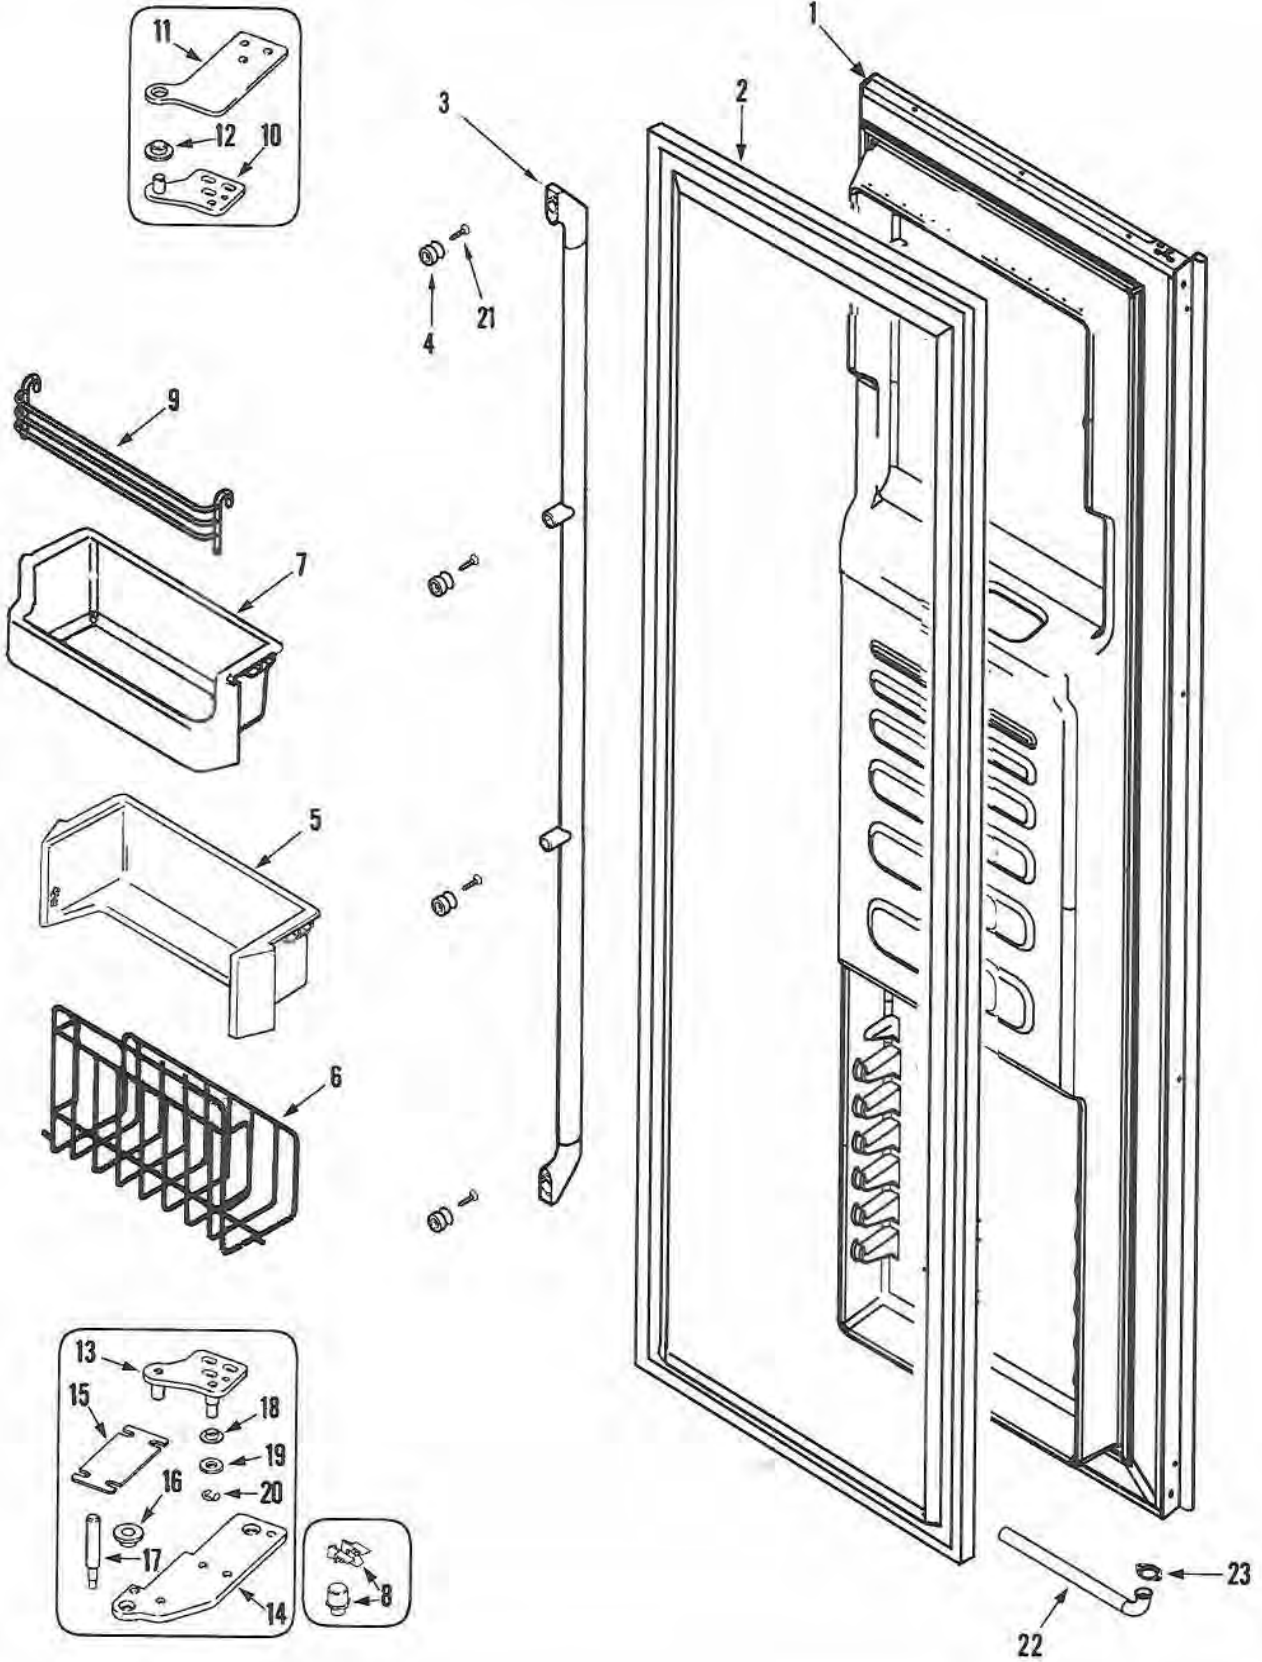

Section: FREEZER DOOR

Model: EF48BDCBSS

EF48BDCBSS

Freezer Door			
Ref #	Whirlpool Part #	Dacor Part #	Description
1	67002041	103246	Door Assy., Freezer (STNLS)
2	67001468	103013	Seal, FRZ Door
3	67006180	103302	Handle Assy. (Incl. End Caps, Stand Offs, Set Screws and Allen
**	67006181	102618	Screw Set (End Cap)
**	67006182	102619	Screw Set (Stand Off & End Cap)
**	67006184	103304	Screw, Stand Off to Handle
4	67006189	103305	Mount, Handle
5	67001476	103017	Frame, Basket
6	67002549	103402	Basket, Tilt
7	67001474	103016	Shelf, Pick Off
8	67001626	103057	Stop Assy., Door
9	67006270	103403	Wire, Pick Off Shelf
10	67001471	103014	Hinge, Upper
**	67001447	102997	Screw, Hinge
**	67001466	103012	Screw, Hinge
11	67001448	102998	Plate, Upper Hinge
**	67001449	102998	Screw, Plate
12	67001450	103000	Bushing, Upper Hinge
13	67003242	103404	Hinge, Lower
**	67001447	102997	Screw, Hinge
**	67001466	103012	Screw, Hinge
14	67001473	103015	Plate, Lower Hinge
**	67001531	103035	Screw, Plate
15	67001453	103002	Shim, Lower Hinge
16	67001454	103030	Bushing, Lower Hinge
17	67001456	103005	Stud, Lower Hinge
**	67001455	103004	Nut, Hinge Stud
18	67001458	101153	Bushing, Closer
19	67001459	103007	Spacer, Closer
20	67001460	103008	Retainer, Closer Extensior
21	67006190	103405	Screw, Handle Mount
22	67001972	103245	Conduit, Pivoting
23	67001971	103244	Bearing, Conduii
**	61002819	102895	Screw, Bearing