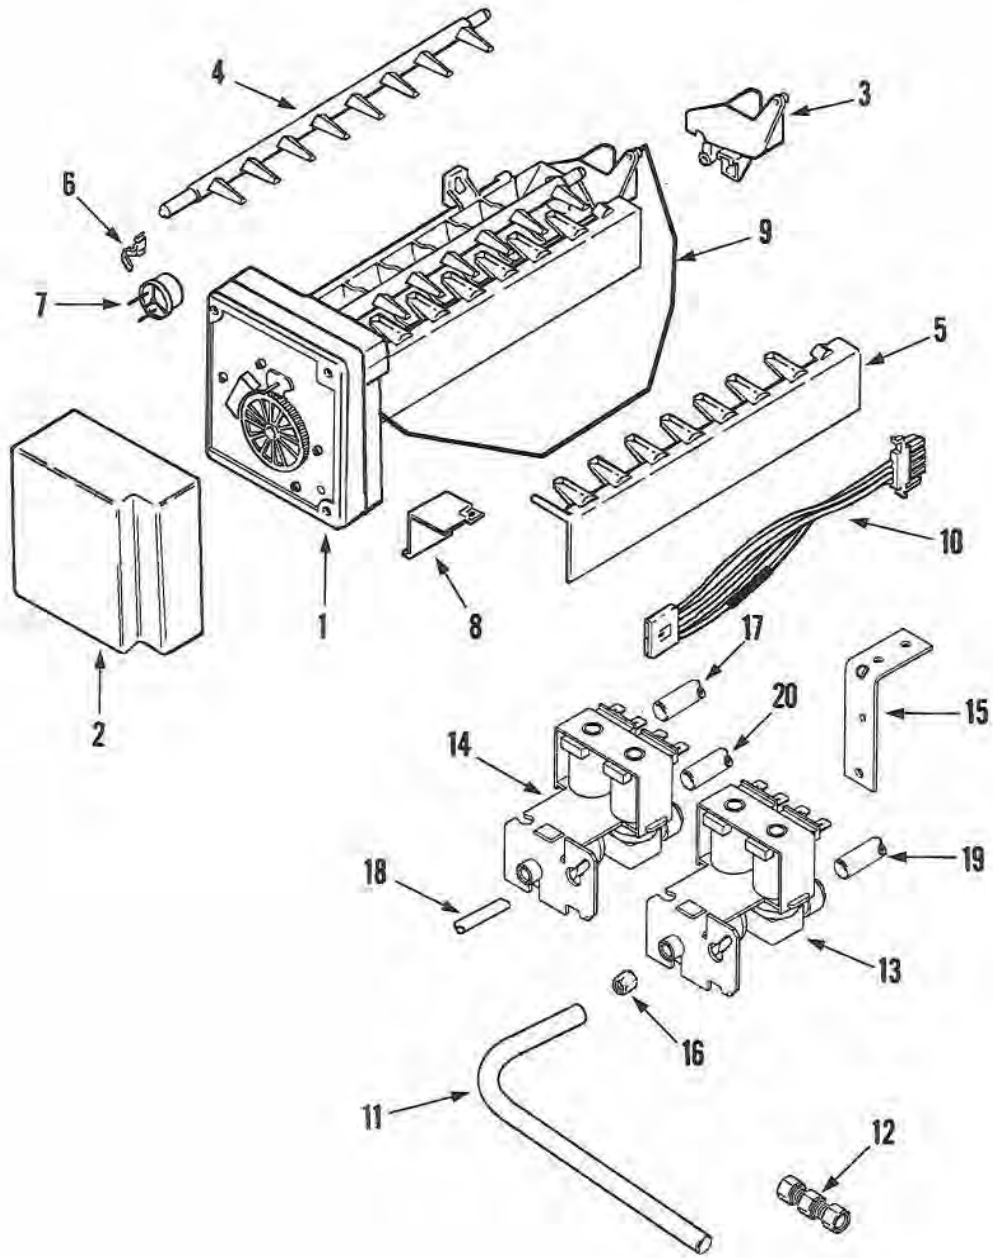

Section: ICE MAKER

Model: EF48BDCBSS

EF48BDCBSS

Ice Maker			
Ref #	Whirlpool Part #	Dacor Part #	Description
1	67001557	103040	Ice Maker Assy (115V)
	415013-35	103309	Screw, Ice Maker
2	67001486	103026	Cover, Ice Maker
3	95100-1	102843	Inlet, Water
4	95101-1	102841	Inlet, Water
5	95102-1	102842	Ice Stripper
6	95104-1	102849	Thermostat, Retainer
7	95092-1	103315	Thermostat
**	95093-1	103316	Cement, Alumilastic (4oz)
8	95107-1	102847	Bracket, Module & Heater
**	95108-1	102848	Screw, Bracket
9	67001538	103234	Sensor Arm
10	67001639	103317	Wire Harness, Ice Maker
11	67001484	103024	Tube Copper Inlet
12	54267-1	103412	Union, Compression
13	67001478	103018	Water Valve (Filter)
**	61002819	102895	Valve Screw
14	67001435	103227	Water Valve (Ice Maker)
**	61002819	102895	Screw, Valve
15	67001480	103020	Bracket, Water Valve
**	61002819	102895	Screw, Bracket
16	67001485	103025	Nut and Sleeve Assy
17	67001493	103228	Tubing, Valve to Ice Maker
**	61001161	103457	Clamp, Tubing
18	67001482	103022	Tubing, Valve to Filter Outle
19	67001483	103023	Tubing, Valve to Filter Inle
20	67187-25	103319	Tubing, Valve to Coi