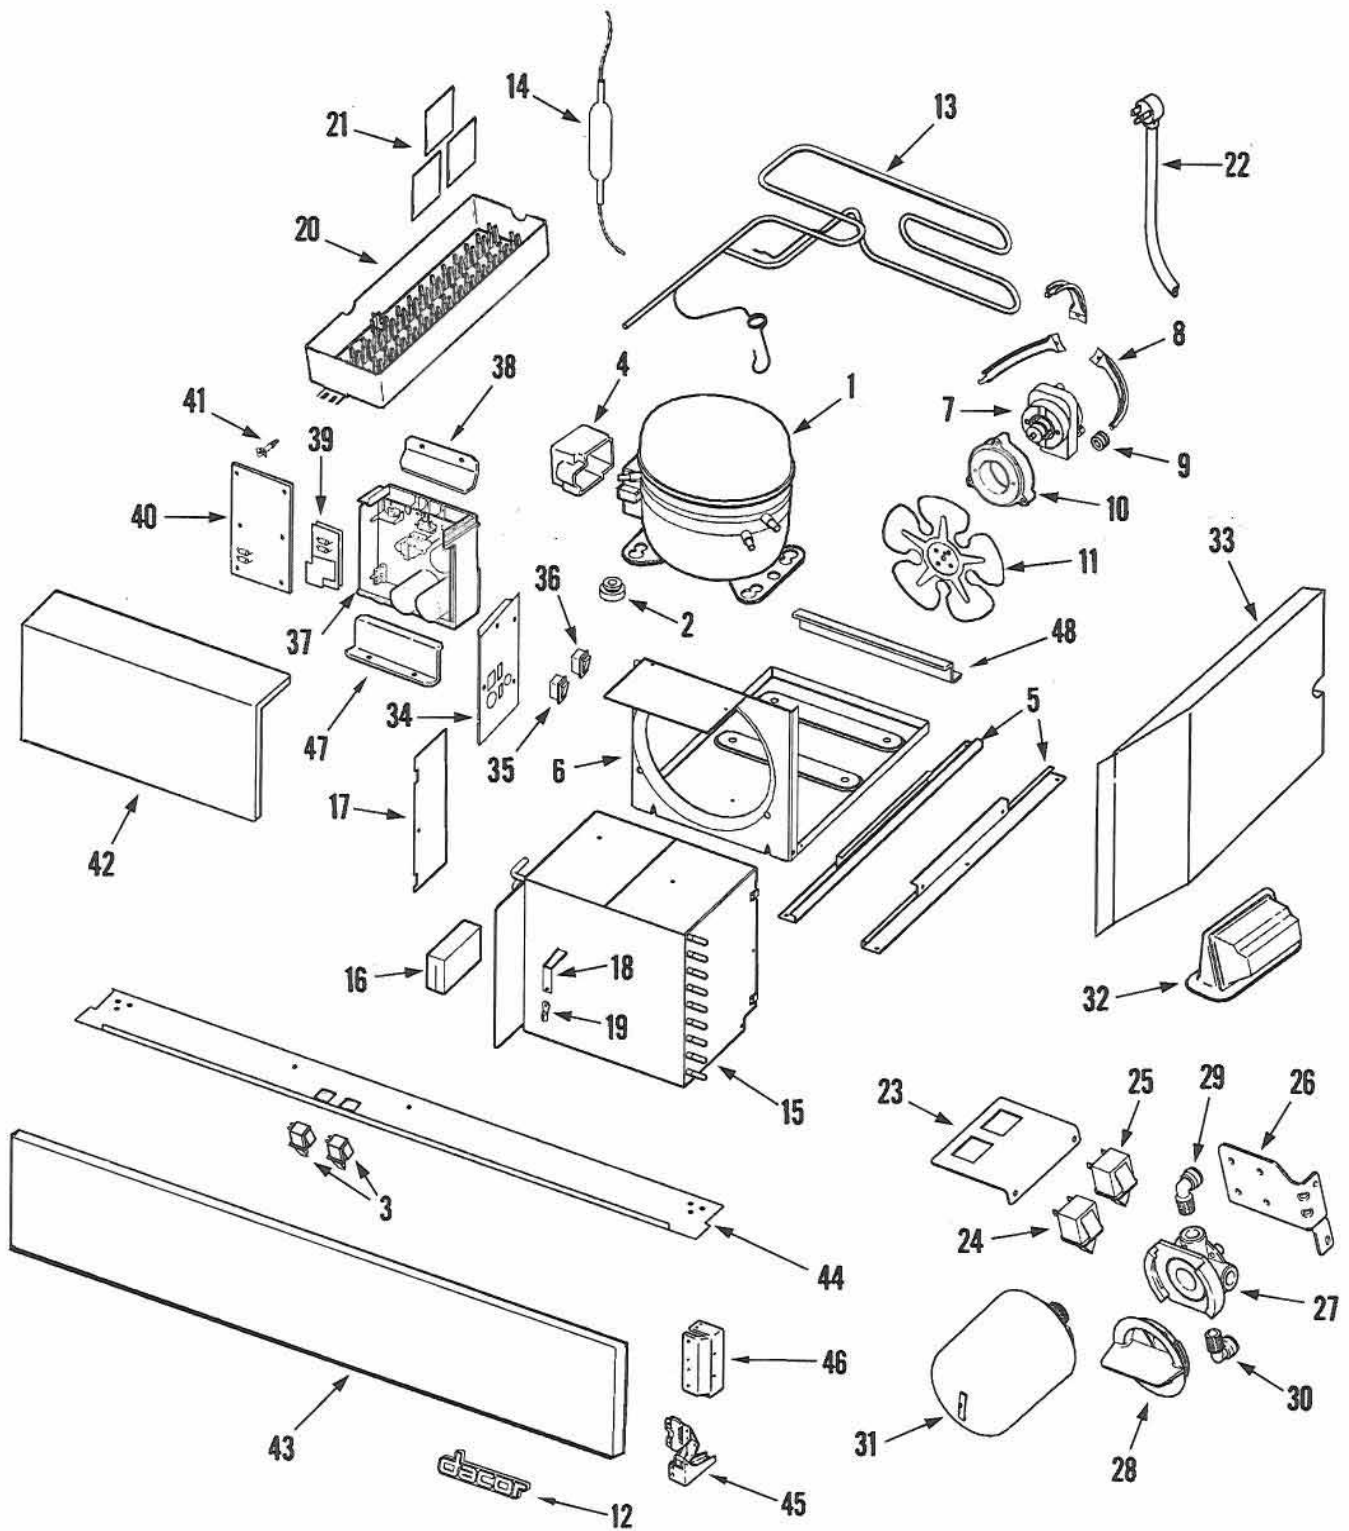

Section: COMPRESSOR

Model: EF48BDCBSS

EF48BDCBSS

Compressor			
Ref #	Whirlpool Part #	Dacor Part #	Description
1	12002741	103449	Compressor Kit (includes Compressor, Terminal Cover and
**	67001333	102918	Screw, Compressor Mtg.
2	61005241	102906	Grommet, Compressor
3	67001368	102941	Light Switch
**	67002538	109097	Shim, Light Switch
4	61002138	102894	Terminal Cover
5	67001334	102919	Compressor Rail
**	400017-1	103263	Screw, Rail
6	67001335	102920	Pan, Compressor MTG
7	61006190	102913	Motor, Condensor Pan
**	61005324	102907	Screw, Motor
8	61001414	102891	Bracket, Fan Motor
9	61004743	102805	Grommet, Bracket
10	61005325	102908	Adapter, Fan Motor
**	67001336	102921	Screw, Adapter
11	61006191	102914	Blade, Condensor Fan
12	67006172	102622	Nameplate
13	67001894	103078	Heat Exchange Assy
14	13900-1	103264	Drier
15	67005115	103354	Condenser
16	67001339	102992	Baffle, Condenser Seal
17	67001340	102923	Extension, Condense
**	61002819	102895	Extension Screw
18	67001341	102924	Thermister Clip
19	67001342	102925	Thermister
	65275-33	103266	Screw, Thermister
20	67001343	102926	Drain Pan
**	61002819	102895	Screw, Pan (FRT)
21	67002534	103094	Condensation Wick
22	67002535	103095	Power Cord W/Harness
23	67001347	102927	Bracket, Filter Switch
**	61002819	102895	Bracket Screw
24	67003198	103356	Water Filter Sense Switch
25	67003198	103357	Water Shut Off Sense Switch
26	67001349	102928	Bracket, Water Filter
**	67002819	103358	Screw, Bracket to Wall
**	67001350	102929	Screw, Bracket to Head
27	67001352	102931	Head, Water Filter
28	61003791	102901	Plug, Filter Bypass
29	67001351	102930	Fitting, Water Filter
30	67001351	102930	Fitting, Water Filter