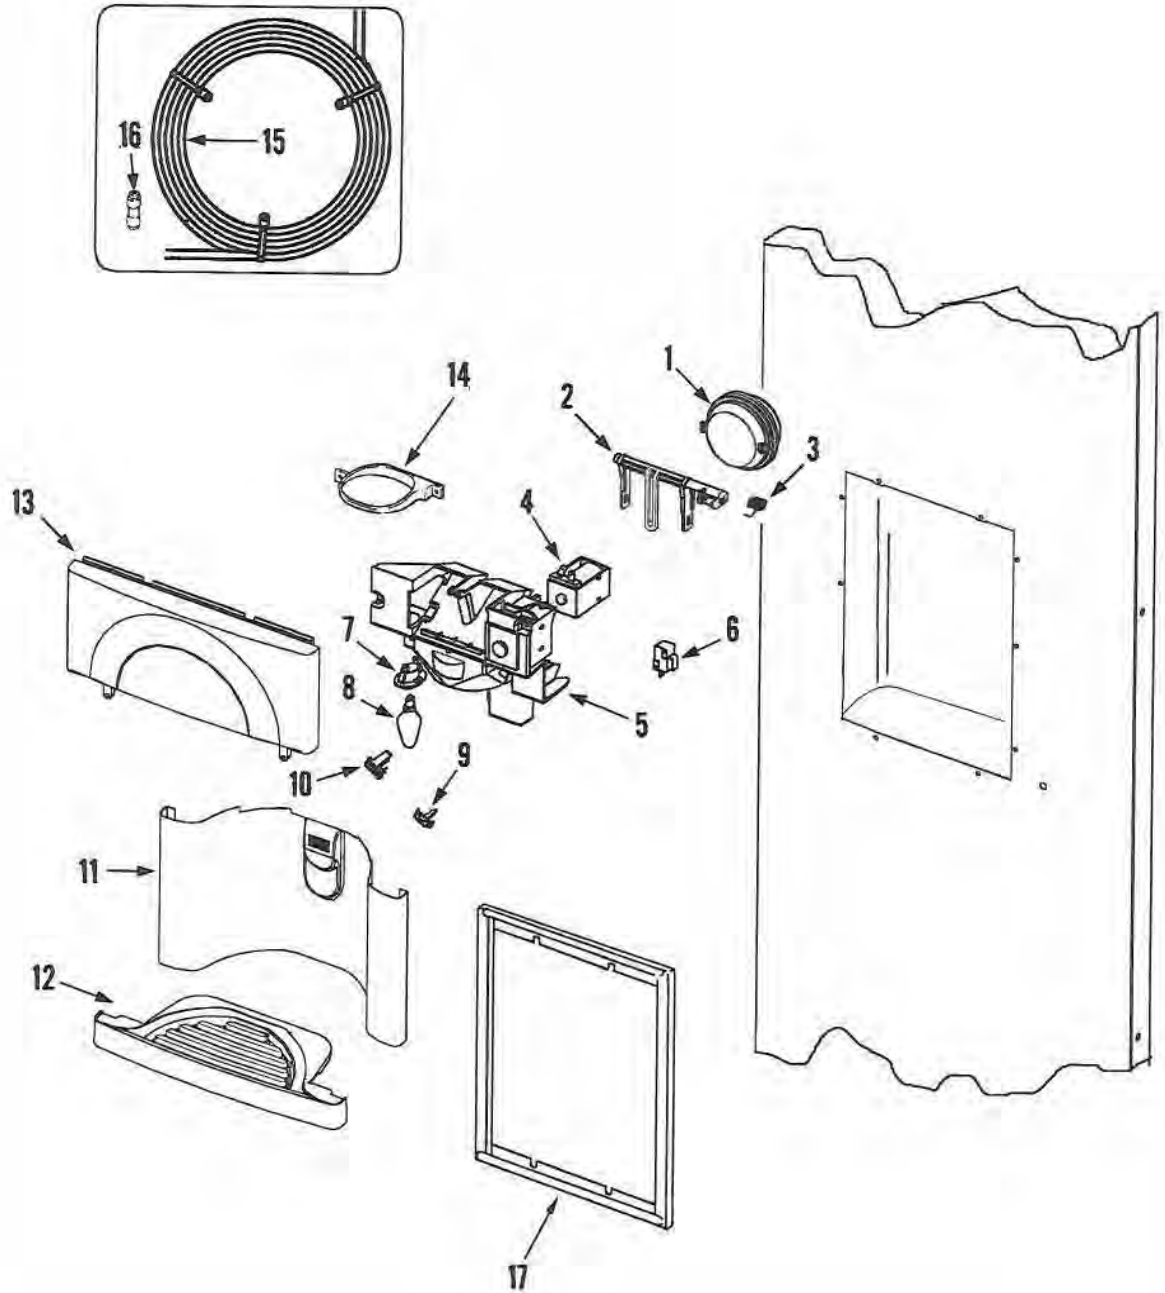

Section: FOUNTAIN

Model: EF48BDCBSS

EF48BDCBSS

Fountain			
Ref #	Whirlpool Part #	Dacor Part #	Description
1	67001964	103469	Door Assy, Ice
2	67001837	103070	Strike, Center
3	61004388	103216	Spring, FTN Return
4	67001835	103069	Solenoid
**	61003297	102898	Screw, Solenoid
5	61003803	102902	Bracket, Fountain (BLK)
	415013-35	103309	Screw, Bracket
**	61004757	102904	Foam Seal
6	61005520	102912	Switch, Limit
**	415041-35	103310	Screw, Switch
7	61003291	102897	Receptacle, Bulb
8	63179-1	103311	Bulb, Light
9	67001549	103036	Actuator
10	67001550	103037	Holder, Actuator
11	67001553	103039	Liner, Pad Assy (BLK)
**	67001969	103085	Screw, Liner
12**	67001551	103038	Grill, (BLK)
13**	67006192	103171	Escutcheon Assy (BLK)
**	415014-35	103313	Screw, Escutcheon
14	67001881	103071	Guard, Chip (BLK)
**	67001970	103086	Screw, Guard
15	67001893	103077	Coil Assy, Water
**	61002819	102895	Screw, Coil
16	61001266	103470	Union, Reducing (5/16" - 3/8")
17	67002955	103409	Collar, Escutcheon (BLK)
**	67001640	103471	Wire Harness, FRN Bracket
**	67001641	103064	Wire Harness, FTN
	67001642	103240	Wire Harness, FTN Switch