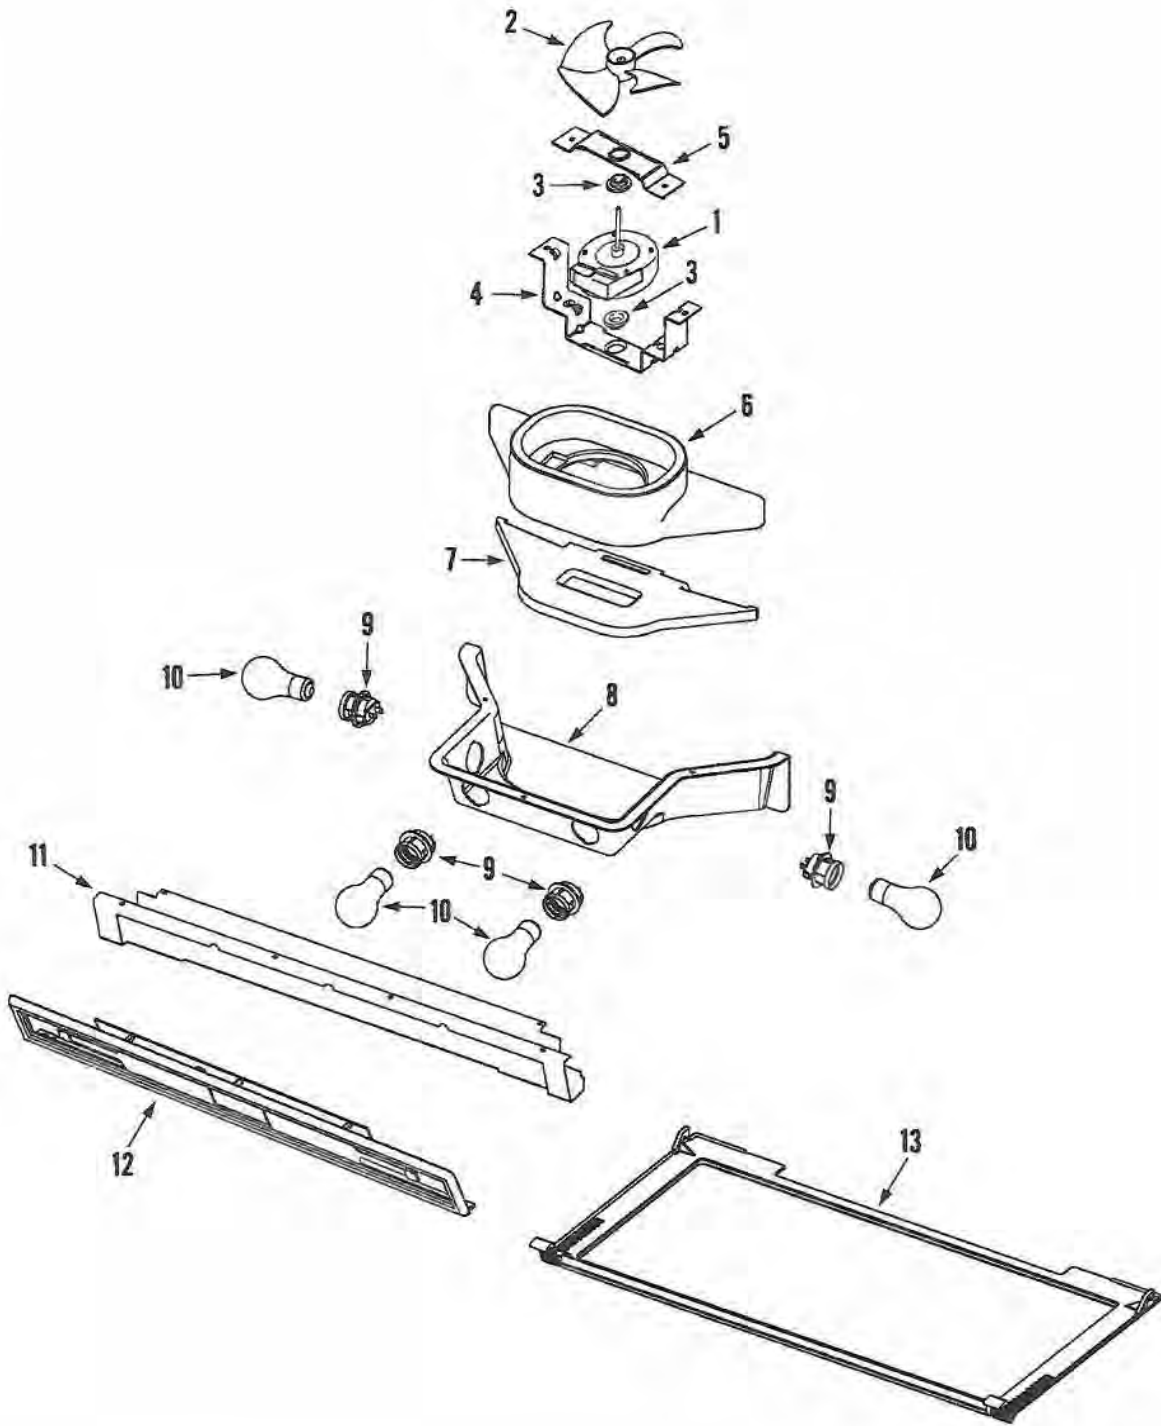

Section: CONTROLS

Model: EF48BDCBSS

EF48BDCBSS

Controls			
Ref #	Whirlpool Part #	Dacor Part #	Description
1	67003241	103374	Fan Motor
**	400022-1	103257	Screw, Motor
2	67001370	102942	Fan Blade
3	61005341	102910	Fan Bushing
4	67001371	102943	Fan Bracket
**	61005240	102905	Screw, Bracket
5	67006173	103375	Retainer Fan
6	67001372	102944	Diverter, Discharge (Top)
7	67001373	102945	Diverter, Discharge (Bottom)
8	67001374	102946	Housing Contro
**	61002819	102895	Screw, Housing
9	61001945	102893	Bulb Receptacle
10	67003883	102690	Light Bulb
11	67001376	102947	Display Bracket
**	400022-1	103257	Screw, Bracket
**	67001377	102948	Screw Bracket
12	67006262	103376	Main Display Assy
13	67001379	102949	Light Shield
**	67001380	102950	Screw, Shield
**	67003449	103377	Wire Harness Control Hsg