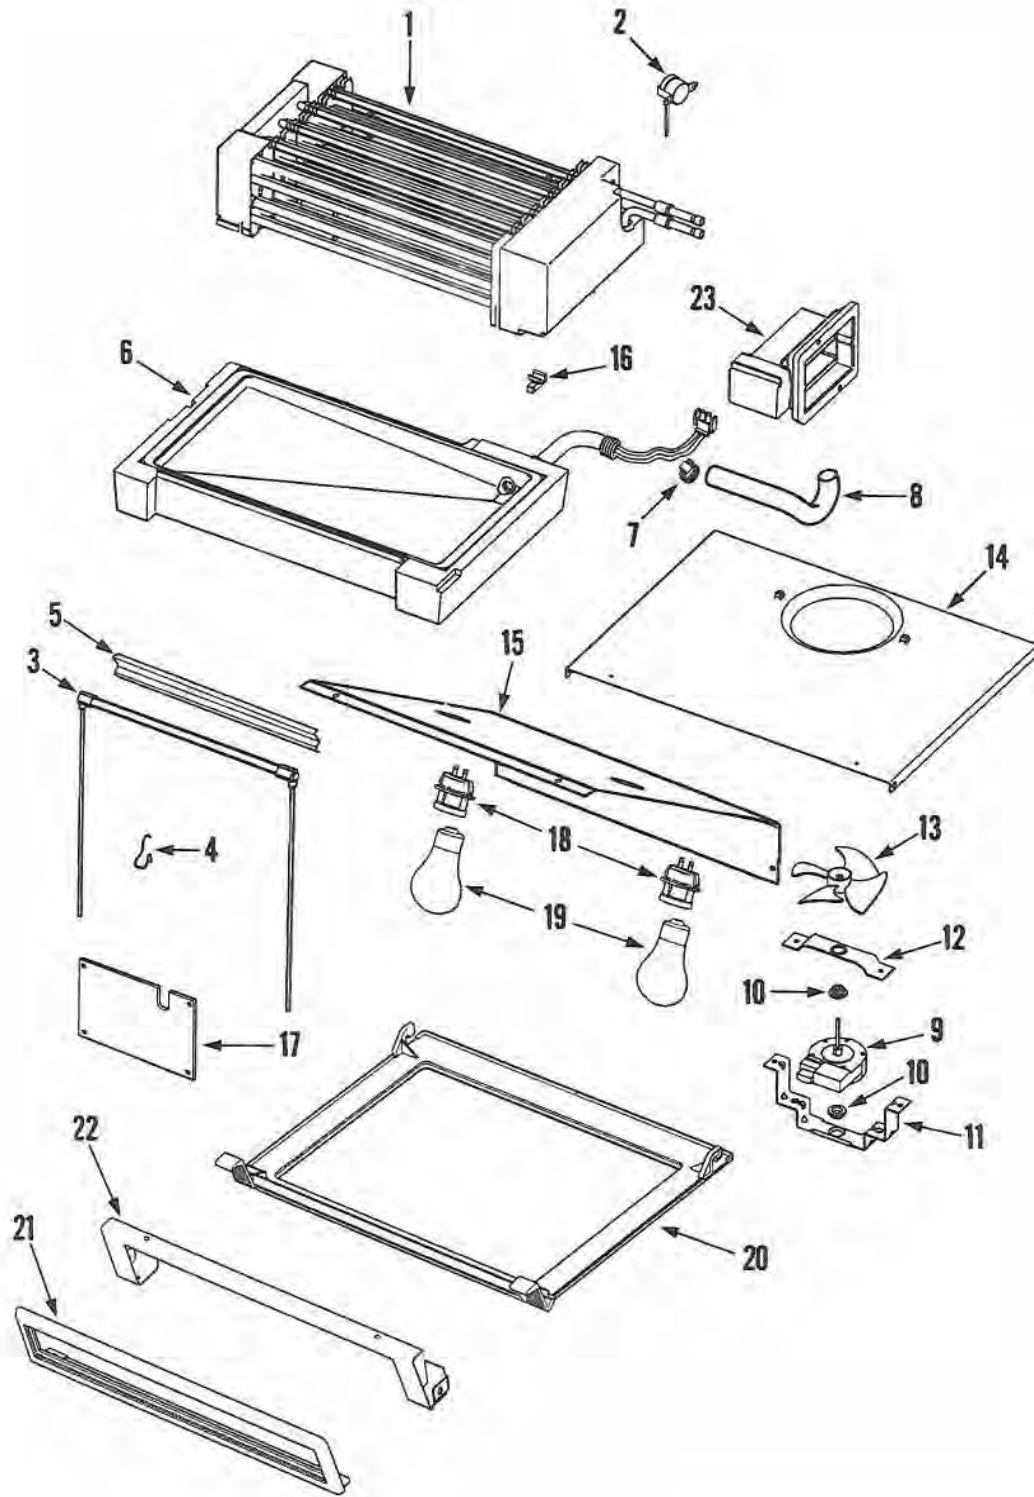

Section: EVAPORATOR COMPARTMENT

Model: EF48BDCBSS

EF48BDCBSS

Evaporator Compartment			
Ref #	Whirlpool Part #	Dacor Part #	Description
1	67001895	103473	Evaporator Assy
2	67001404	102965	Thermostat, Defrost
**	61002819	102895	Screw, Thermostat
3	67001422	102976	Heater, Defrost
4	67005457	103385	Clip, Defrost Heater
5	67001637	103062	Shield, Defrost Heater
6	67003237	103386	Tray Assy., Evaporator Drain
**	67001407	102966	Seal, Tray Assy
7	67001408	102967	Clamp, Drain Tube
8	67001409	102268	Drain Tube
9	67003241	103387	Motor Pan
**	400022-1	103257	Screw Motor
10	61005341	102910	Fan Bushing
11	67001371	102943	Fan Bracket
**	61005240	102905	Bracket Screw
12	67006173	103388	Retainer Fan
13	67001410	102969	Fan Blade
14	67001896	103080	Cover Assy., Evaporator
15	67006267	103389	Air Diffuser
**	67001388	102954	Diffuser Screw
**	67001412	102970	Diffuser Gasket
16	67001995	103087	Thermister
17	67001414	102971	Velora Insulation
**	61003316	102899	Insulation Retaine
18	61001945	102893	Bulb Receptacle
19	67003883	102690	Light Bulb
20	67001416	102972	Light Shield
**	67001380	102950	Shield Screw
21	67006268	103390	Façade
**	67001377	102948	Façade Screw
22	67001418	102973	Façade Bracket
**	61002819	102895	Bracket Screw
23	67001900	103081	Auto Damper Assy
**	67002798	103297	Screw, Damper Assy
**	67003456	103392	Freezer Wire Harness