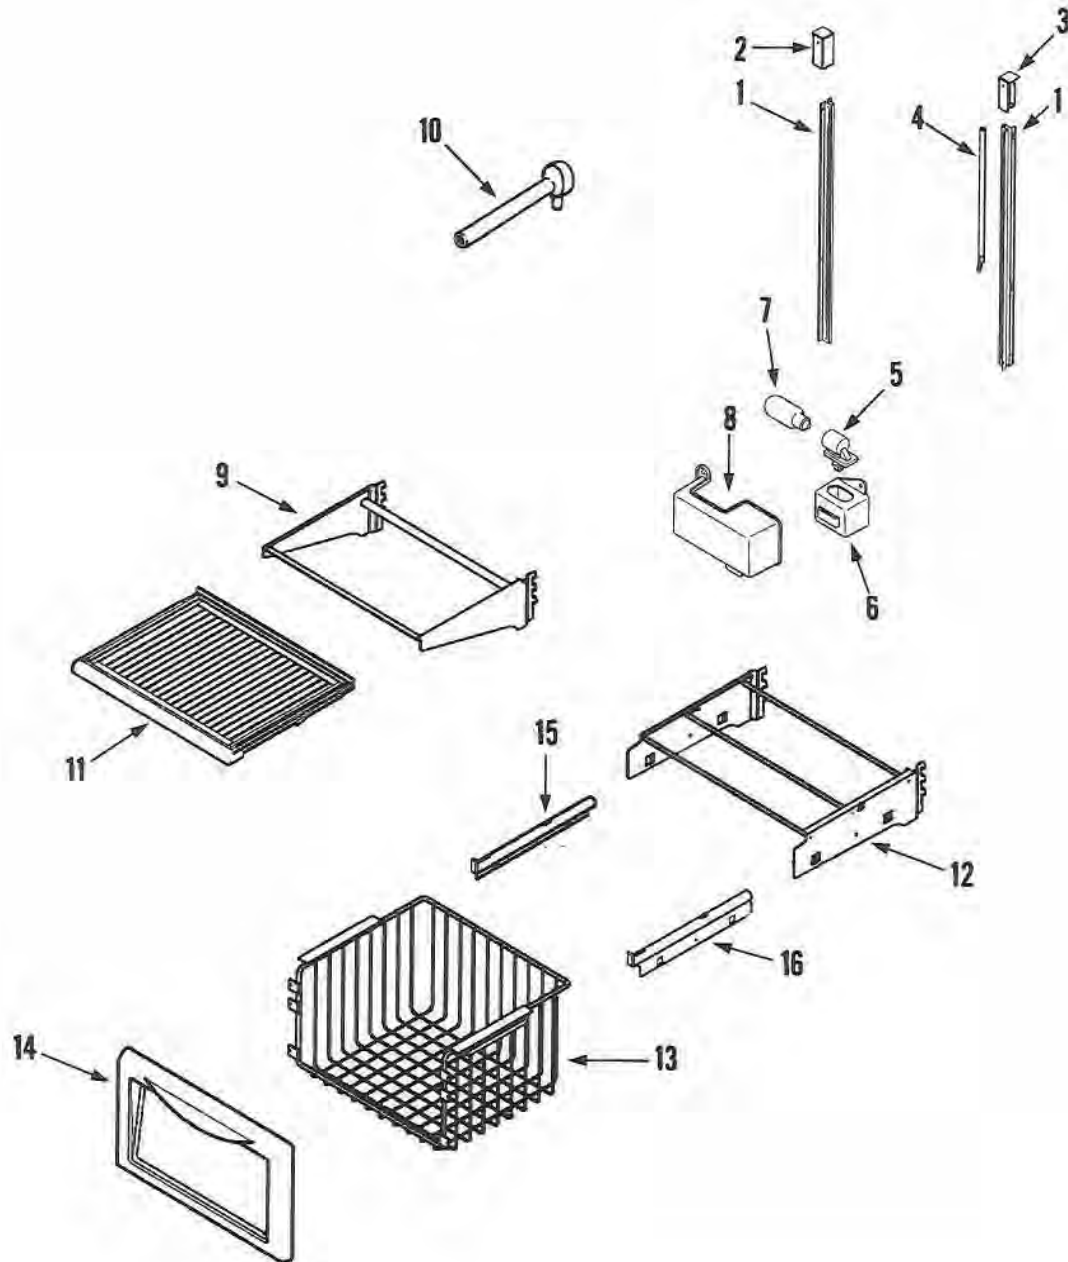

Section: SHELVES & ACCESSORIES (FREEZER)

Model: EF48BDCBSS

EF48BDCBSS

Shelves and Accy's (Freezer)			
Ref #	Whirlpool Part #	Dacor Part #	Description
1	67001535	103231	Rail, Shelf Support
**	61002819	102895	Screw, Rail (Rear)
**	67001386	102952	Screw, Rail (FRT)
2	67001387	102953	End Cap, Rail (LT)
**	67001388	102954	Screw, End Cap
3	67001389	102955	End Cap Rail, (RT)
**	67001388	102954	Screw, End Cap
4	67001537	102233	Thermister
**	61002819	102895	Screw, Thermister
5	61003237	102896	Receptacle, Bulb
6	67001419	102974	Adapter, Receptacle
**	61002819	102895	Screw, Adapter
7	67006179	103299	Bulb, Light
8	67001420	102975	Shield, Light
**	61002819	102895	Screw, Shield
9	67001425	102977	Frame, Shelf
10	67002537	103096	Grommet, Fill Tube
11	67001426	102978	Shelf, Freezer
12	67003245	103393	Frame, Basket
13	67004869	103301	Basket, Freezer
14	67001429	102797	Front, Basket
**	61005481	103297	Screw, Front
15	67001399	102962	Glide, Basket (LT)
**	67001388	102954	Screw, Glide
16	67001400	102963	Glide, Basket (RT)
**	67001388	102954	Screw, Glide