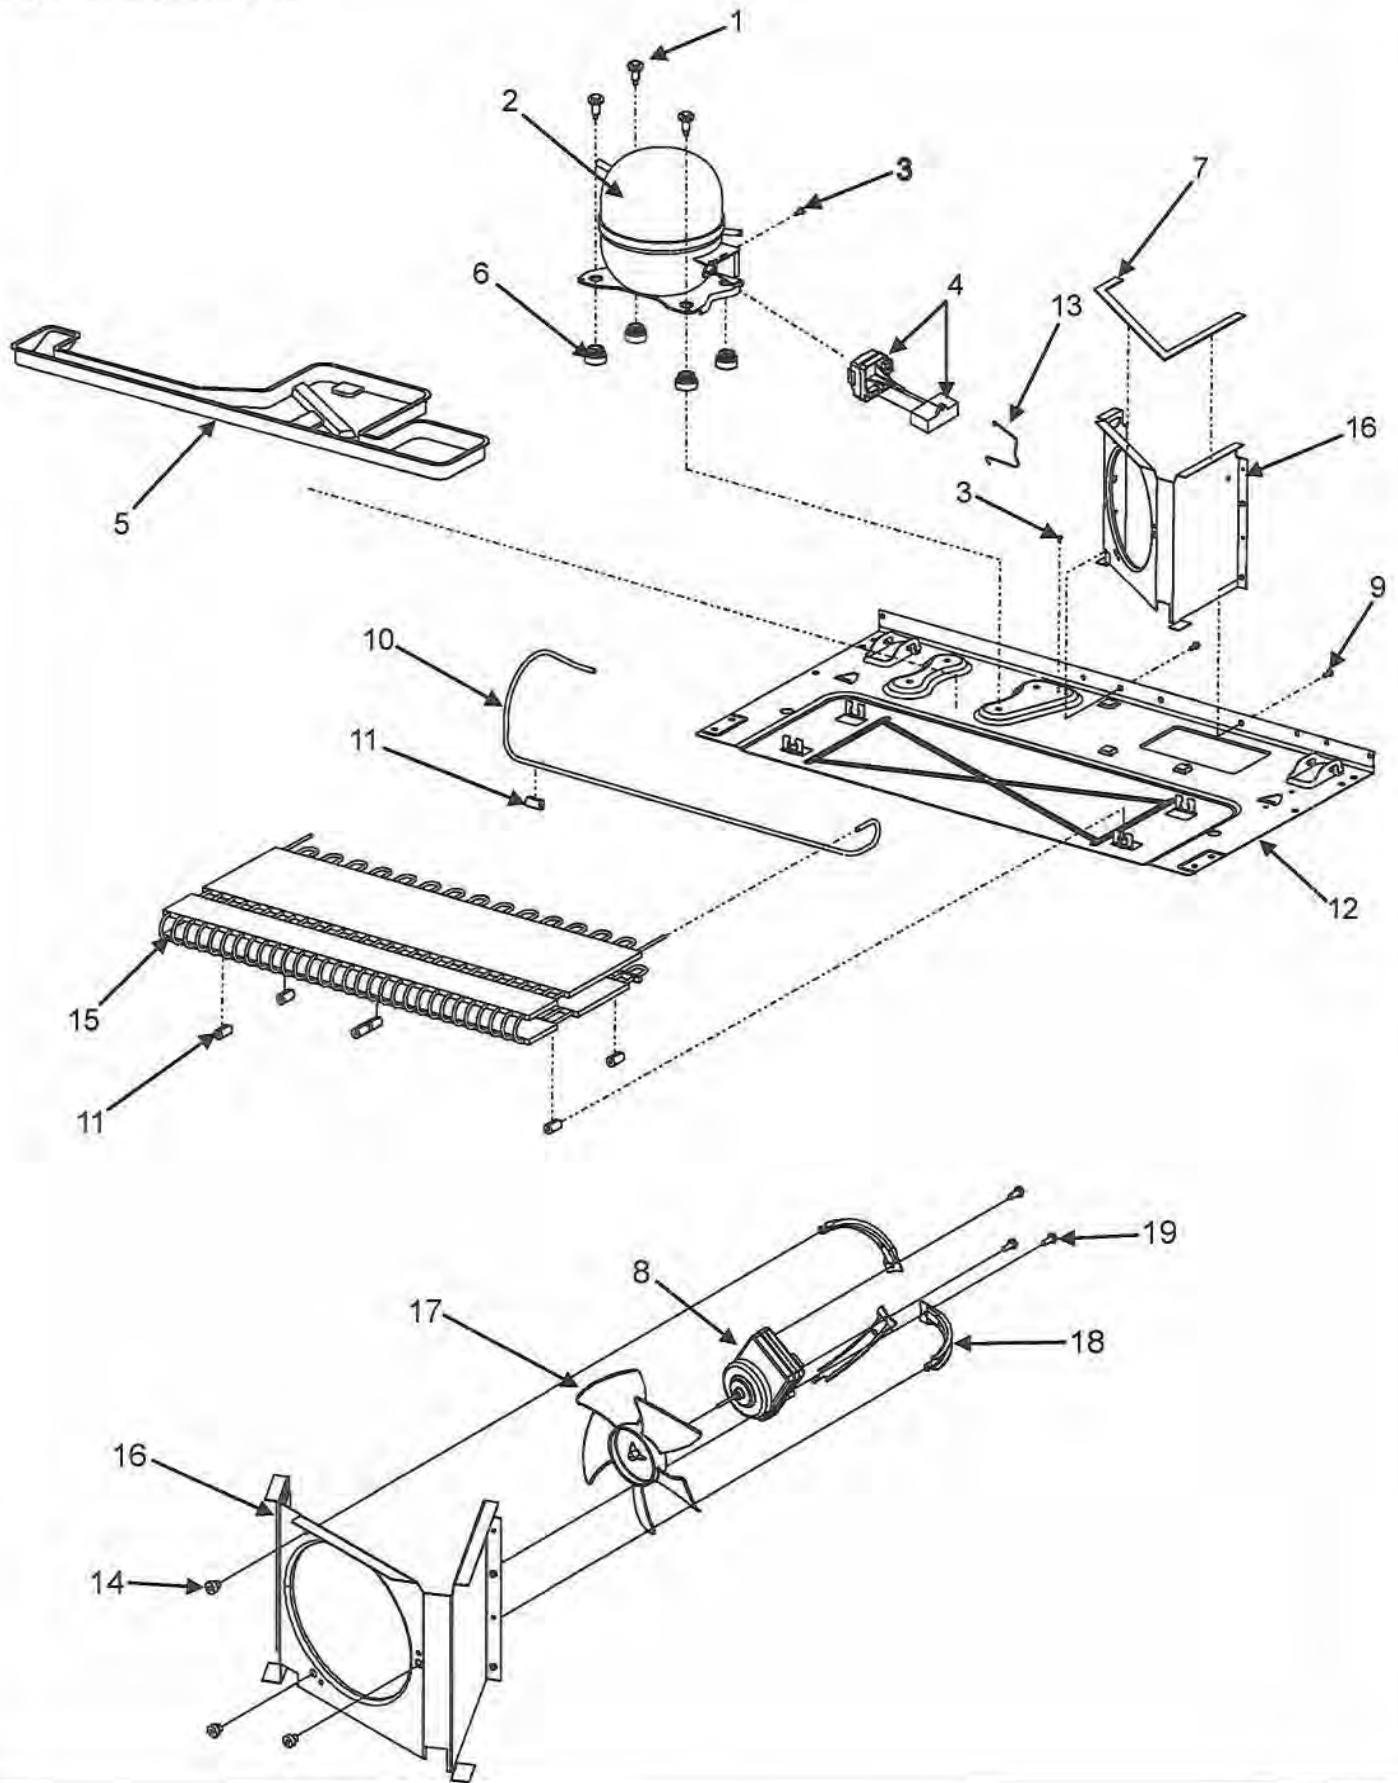

EF/IF36" Refrigerator Parts

Evaporator/Evap Motor/Rollers			
Ref #	Whirlpool Part #	Dacor Part #	Description
1	67006609	102760	Grille, FZ Air
2	67002490	102761	Drip Tray
3	10623002	102762	Clip, Evaporator
4	67005873	102763	Cover-Evap
5	67002492	102764	Gasket
6	67006611	102765	Screw, Roller Adjust
7	67002227	700828	Roller Bracket Assy
8	67006425	102767	Screw
9	67006573	102768	Screw
10	10547002	102769	Drier Clip
11	B2150504	102770	Drier Clip
12	12002041	102771	Evaporator Kit (Includes Heat Shield, Evap and Instruction Sheet)
13	67001083	102772	Dam, Left Return
14	67001084	102773	Dam, Right Return
15	67002493	102774	Heater Evaporator
16	10428101	102775	Clip, Evap Heater
17	67002777	102776	Shroud, Evap Fan
18	67003636	102777	Motor, Evap Fan
19	67005633	102778	Clip, Evap Motor
20	67002780	102780	Grommet Fan Motor
21	12217201	102780	Fan, Evap Motor
22	67001291	102781	Foam Gasket
23	12456801	102782	Roller Bracket
24	M0286708	102783	Nut, Speed
25	67005127	102784	Roller
26	M1205302	102785	Rivet
27	67006737	102786	Screw, Clip
28	67006287	102623	Screw, Fan Assy
29	12002356	102788	Thermistor Kit
30	67003924	102789	Cover, FZ Thermistor
31	67006697	102790	Screw, Adjusting (Rod)
	67003426	102791	Thermostat, Defrost
	67005574	102792	Harness, Evap Heater

Section: COMPRESSOR & COND MOTOR

Model: IF36BNDFS