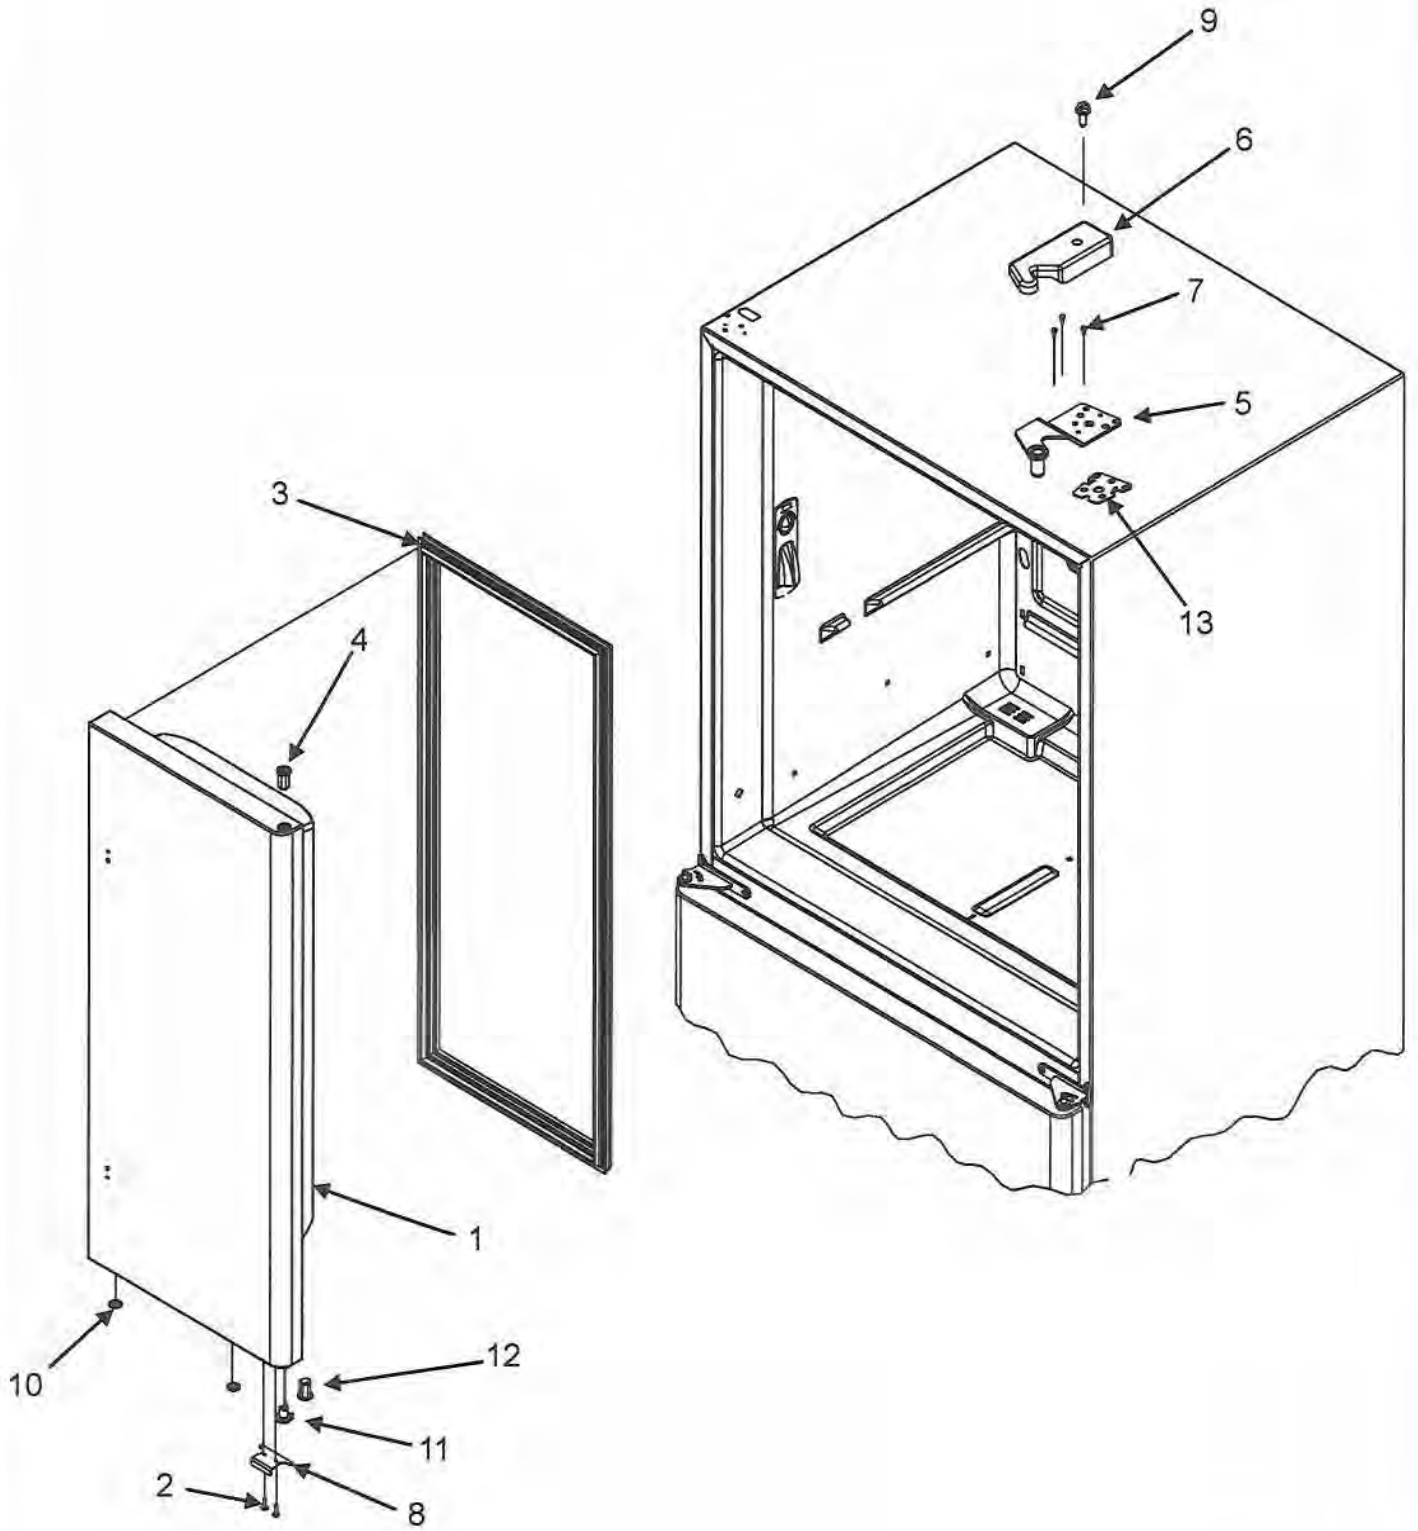

Section: LEFT REFRIGERATOR DOOR

Model: IF36BNDFS

EF/IF36" Refrigerator

Left Refrigerator Door			
Ref #	Whirlpool Part #	Dacor Part #	Description
1	67006590	700824	Door Assy, LT Ref Foam (Stnls)
2	67006287	102623	Screw, Door Stop
3	67003547	102639	Gasket, French Door
4	12566603ED	102625	Hinge, Top (Black)
5	12684201B	102626	Cover, Top Hinge (LT-BLK)
6	67006303	102627	Screw, Top Hinge
7	67006276	102628	Stop, Door (BLK)
8	67006521	102665	Screw, Hinge Cover
9	67004838	102630	Plug, Vent (BLK)
10	67003264	102631	Vert Mullion Assy (BLK)
	67006786	102632	Screw, Mullion
11	12579702	102633	Shim, Top Hinge
12	12395501B	102634	Bushing, Top Door (BLK)
13	67003405	102635	Block, Pivot
	67006626	102636	Screw, Pivot Block
14	67002721	102637	Bushing, Bottom Door (BLK)

Section: RIGHT REFRIGERATOR DOOR

Model: IF36BNDFSF

EF/IF36" Refrigerator

Right Refrigerator Door			
Ref #	Whirlpool Part #	Dacor Part #	Description
1	67006594	700825	Door Assy, RT Ref Foam (Stnls)
2	67006287	102623	Screw, Door Stop
3	67003547	102639	Gasket, French Door (BLK)
4	12579702	102640	Shim, Top Hinge
5	67001011	102641	Hinge, Top (BLK)
6	12684202B	102642	Cover, Top Hinge (RT-BLK)
7	67006303	102627	Screw, Top Hinge
8	67006276	102628	Stop, Door (BLK)
9	67006521	102629	Screw, Hinge Cover
10	67004838	102630	Plug, Vent (BLK)
11	67003639	102647	Closure, Door (BLK)
12	67002731	102690	Bushing, Bottom Door (BLK)
13	67004978	102649	Bushing, Top Door (BLK)