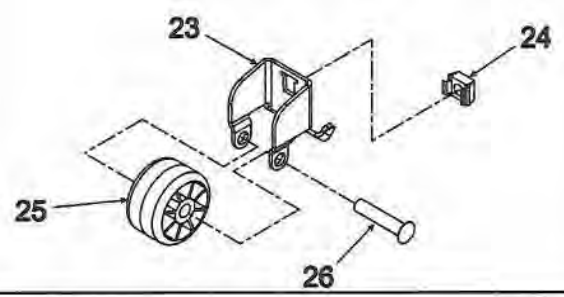

EF/IF36" Refrigerator

Interior Cabinet/FRZ Shelves/Toe Grille			
Ref #	Whirlpool Part #	Dacor Part #	Description
1	B8381501	102727	Gasket, Drain Tube
2	M0500703	102728	Seal, O Ring
3	D7753903	102729	Funnel, Drain
4	67006406	102730	Screw, Adapter
5	67003485	102731	Cover, Corner (BLK)
6	67001066	102732	Tube, Drain
7	67001067	102733	Clip, Drain Tube
8	A3076901	102734	Plug, Button
9	67004732	102735	Bracket, Drawer Slide, (LT)
	67004733	102736	Bracket, Drawer Slide (RT)
10	67004430	102737	Gear (RT)
11	67006473	102738	Screw, Bracket
12	67003868	102739	Brake, Foot
13	67006375	102740	Grille, Toe (BLK)
	12627302	102741	Clip, Toe Grille
14	67001073	102742	Rail, Shelf Support (CTR)
15	67002489	102743	Rail, Shelf Support (LT/RT)
16	67006360	102744	Screw, CTR Rail
17	67006400	102679	Screw, LT/RT Rail
18	67004988	102746	Basket, FRZ (UPR)
19	67004017	102747	Shaft, Rack
20	67006026	102748	Basket, FRZ (LWR)
21	67004971	102749	Adapter (LT)
	67004972	102750	Adapter,(RT)
22	67004127	102751	Divider Basket (UPR)
23	67006608	102752	Screw, Divider
24	67004429	102753	Gear, (LT)
25	67004812	102754	Divider Basket (LWR)
26	67006913	102755	Slide, Drawer
27	67004728	102756	Cradle Basket (LT)
	67004729	102757	Cradle Basket (RT)
28	67006112	102758	Bracket, Foot Cabinet
	67006491	102759	Screw, Bracket

Section: EVAPORATOR/EVAP MOTOR/ROLLERS

Model: IF36BNDFS