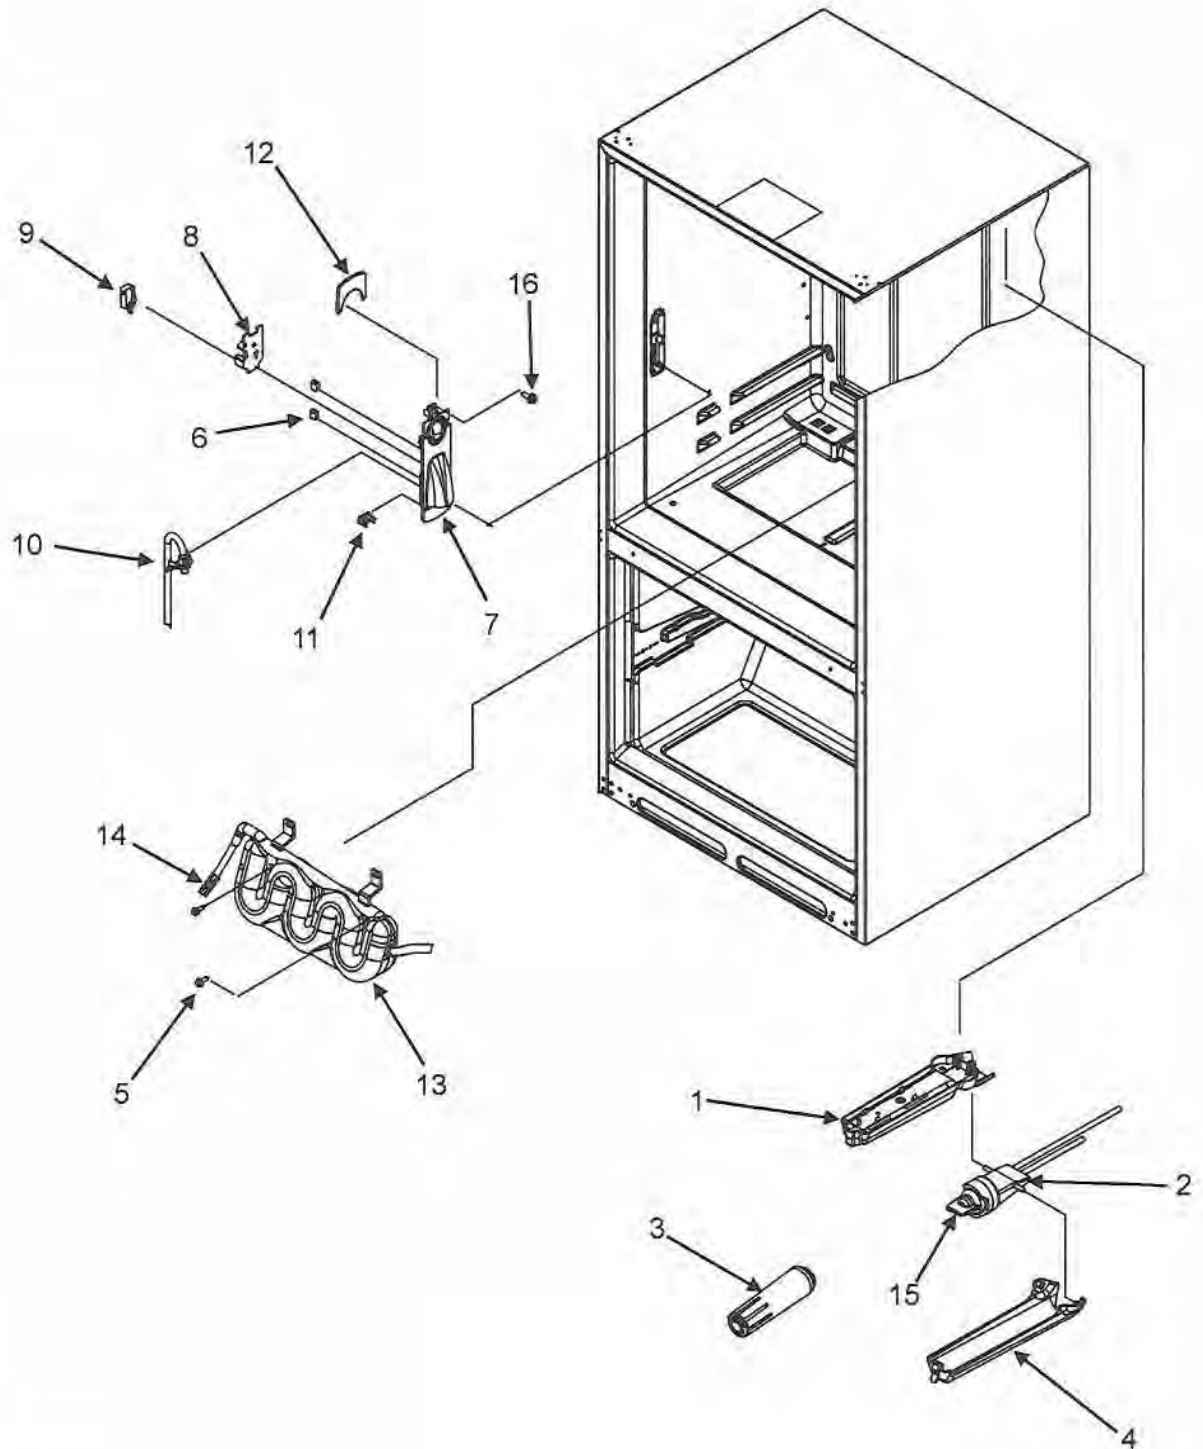

Section: WATER DISPENSER/WATER FILTER/WATER TANK

Model: IF36BNDFSF

EF/IF 36" Refrigerator Parts

Water			
Ref #	Whirlpool Part #	Dacor Part #	Description
1	67001668	102664	Plate, Filter Backing
2	67006524	102665	Head, Water Filter (W/Tubing)
3	67006469	102666	Filter, Water (Generic)
4	12568001	102667	Cover, Filter
5	67006287	102623	Screw, Water Tank
6	B8390302	102669	Clip, Façade
7	67002979	102670	Façade, Dispenser
8	67002742	102671	Plate, Switch
9	12575501	102672	Switch, Limit
10	67003728	102673	Guide, Water Line
11	67002816	102674	Clip, Waterline
12	67006909	102675	Façade, Dispenser Top
13	67004091	102676	Tank, Water
14	61006182	102677	Union, Tube (5/16" - 5/16")
15	12664501	102678	Plug, Bypass
16	67006400	102679	Screw, SM