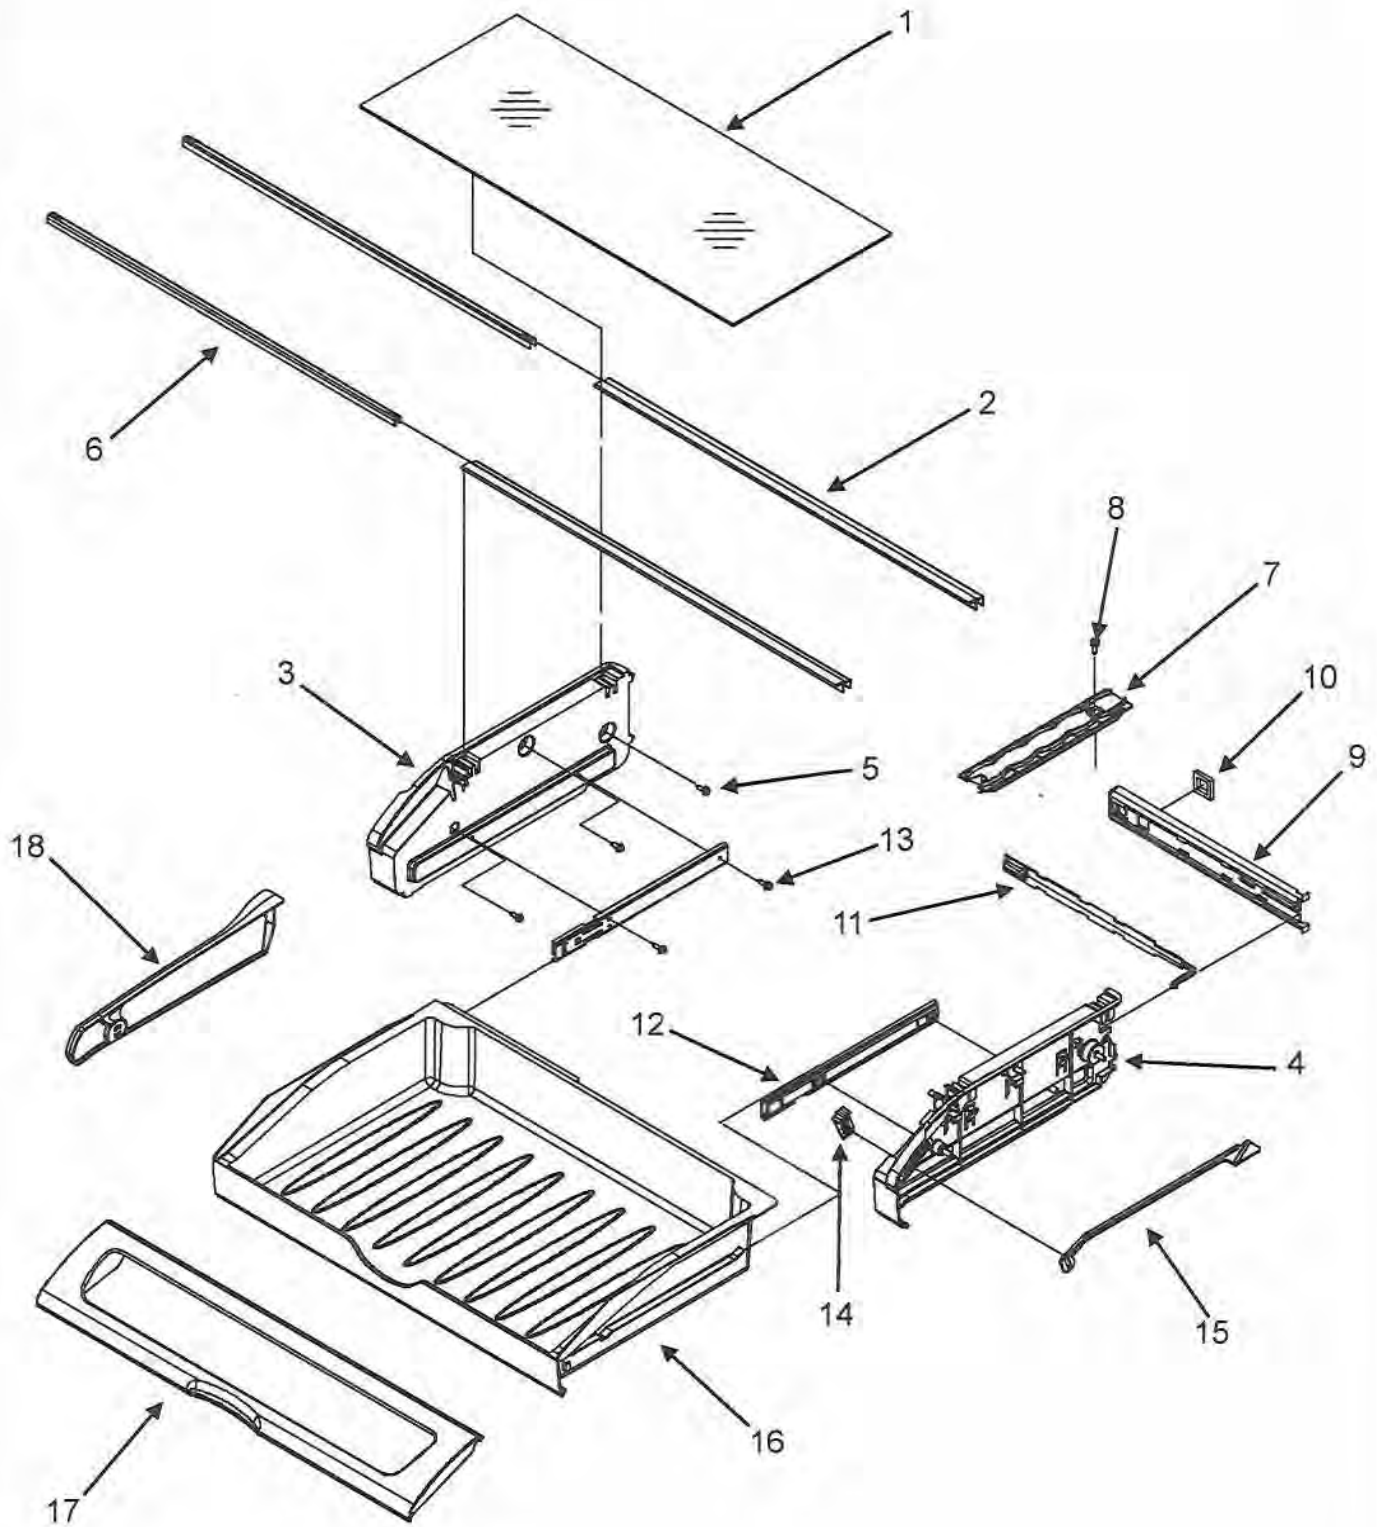

Section: CRISPER ASSEMBLY

Model: IF36BNDFS

EF/IF36" Refrigerator Parts

Crisper Assembly			
Ref #	Whirlpool Part #	Dacor Part #	Description
1	6700655	103546	Glass, Crisper
2	67006185	103547	Frame Crisper
3	67005909	103548	Front, Crisper Pan
4	67005864	102107	Slide Humidity Control
5	67002659	102708	Crisper Pan
6	67006911	102709	Extr Crisp Front
7	67002488	102710	Crisper Brace

Section: PANTRY ASSEMBLY

Model: IF36BNDFS

EF/IF 36" Refrigerator Parts

Pantry Assembly			
Ref #	Whirlpool Part #	Dacor Part #	Description
1	67002332	102711	Glass, Pantry
2	67006010	102712	Extr, Glass Support
3	67005862	102713	End Cap, Pantry (LT)
4	67006912	102714	End Cap, Pantry (RT)
5	67006415	102715	Screw, End Cap
6	67002330	102716	Brace, Pantry
7	67001719	102717	Track, Deli Drawer
8	67006400	102679	Screw, Track
9	67005625	102719	Housing Control
10	67002329	102720	Gasket, Pantry
11	67003793	102721	Slide, Temp Control
12	67006219	102722	Glide, Pantry Drawer
13	67006287	102623	Screw, Glide
14	67003791	102724	Knob, Temp Control
15	67003794	102725	Bar, Temp Control
16	67003530	102726	Drawer, Pantry
17	67005899	700827	Lid Assy, Pantry
18	67002321	102766	Divider, Pantry