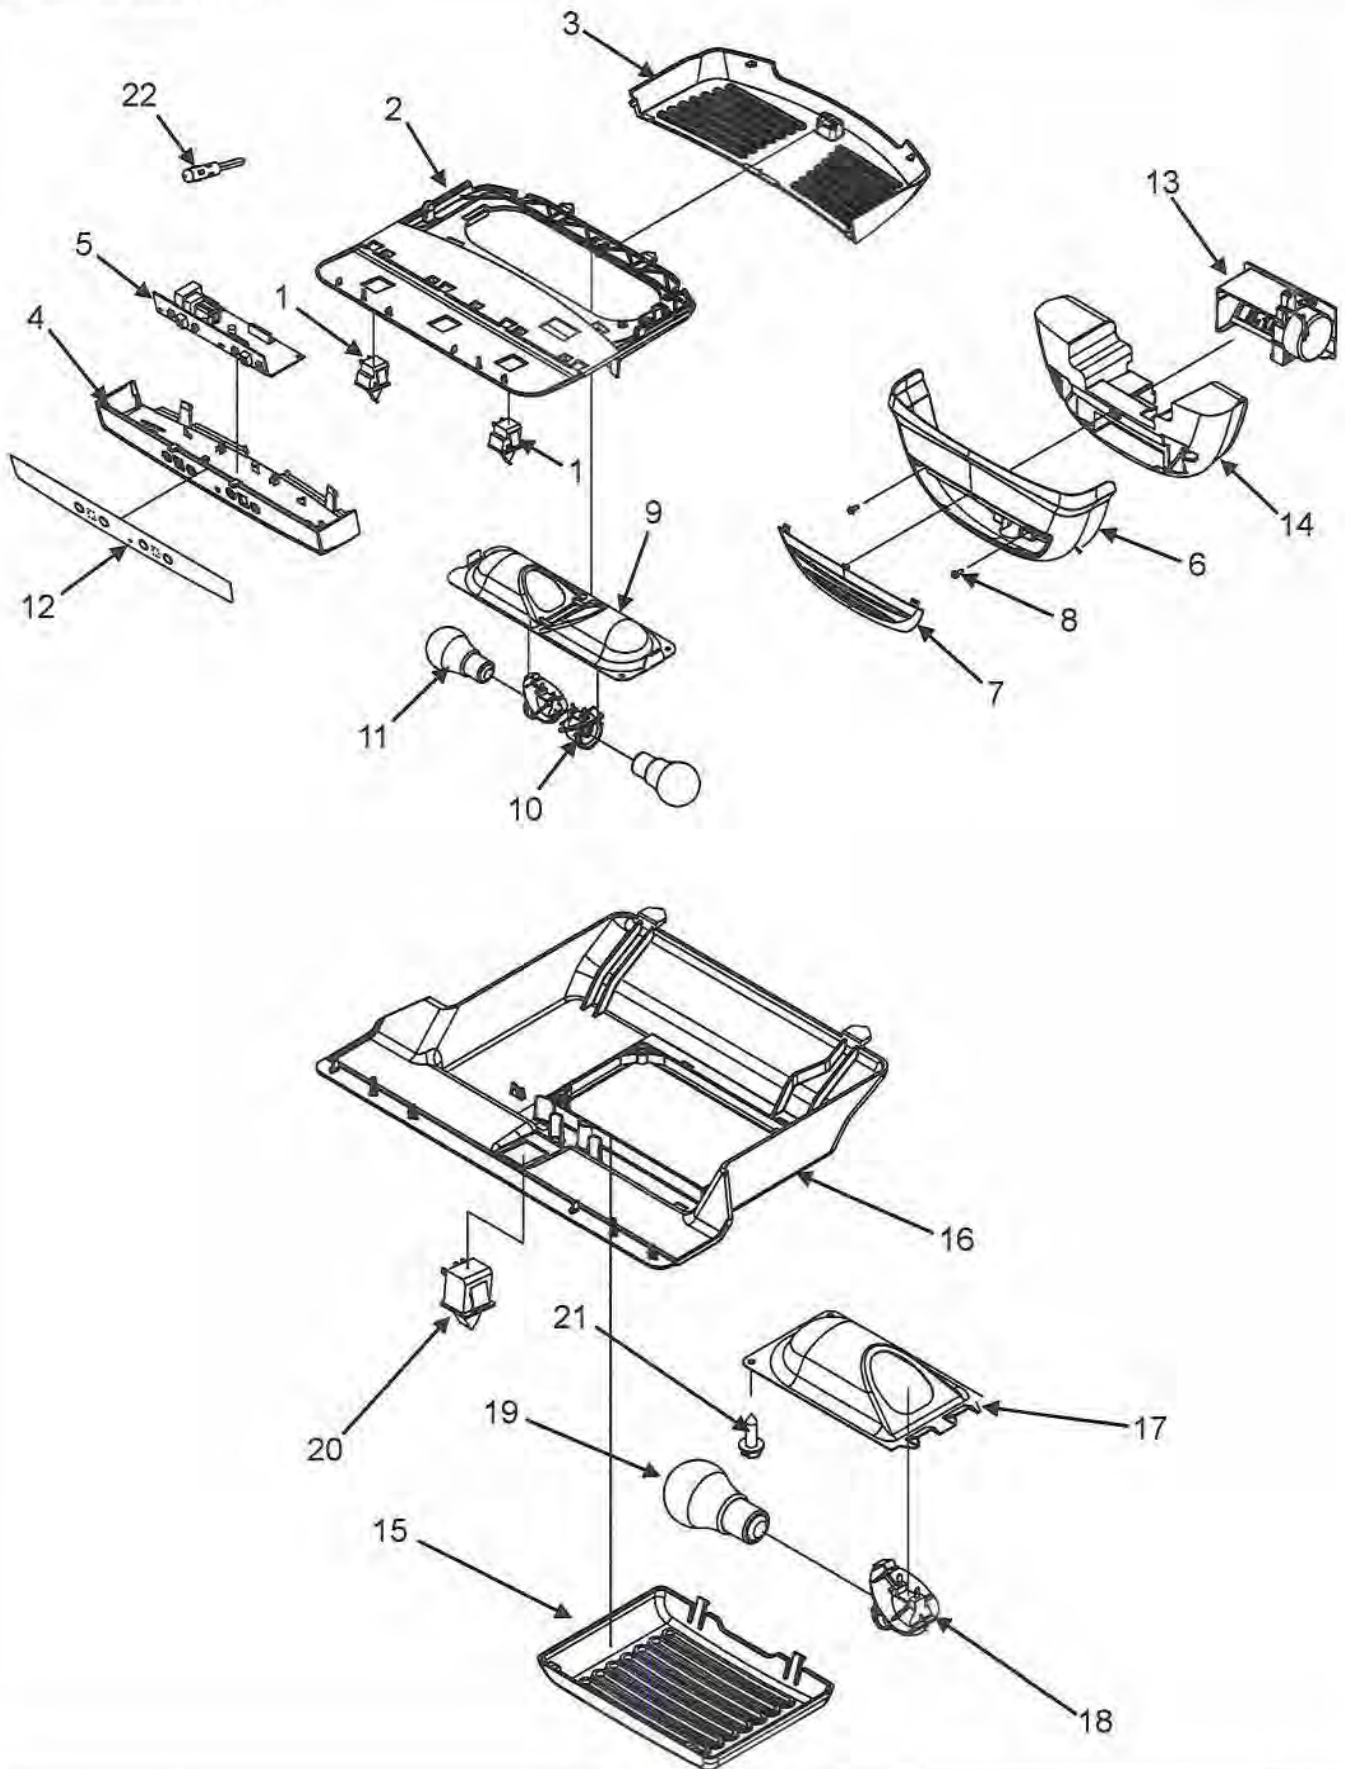

Section: CONTROLS

Model: IF36BNDFSF

EF/IF36" Refrigerator Parts

Controls			
Ref #	Whirlpool Part #	Dacor Part #	Description
1	C3680310	102680	Switches, Light
2	67004078	102681	Module, Light
3	67003897	102682	Cover, Ref Light
4	67005444	102683	Module, Ref Control
5	67005397	102684	Control Board
6	67003899	102685	Board, Damper
7	67003900	102686	Insert, Damper Cover
8	67006602	102687	Screw, Damper Base
9	67003901	102688	Housing, Light
10	12570701	102689	Socket, Light
11	67003883	102690	Bulb, Light
12	67006910	102691	Keyboard Control
13	67006116	102692	Damper, Elec Control
14	67006604	102693	Insulation, Damper Control
15	67003905	102694	Cover, FZ Light
16	67003906	102695	Module, FZ Control
17	67001035	102696	Housing, Light
18	12570701	102697	Socket, Light
19	67003883	102698	Light Bulbs
20	67005653	102699	Switch, Light/Intlk
21	67006530	102700	Screw, Housing
22	12002356	102701	Thermistor Kit
	67005417	102702	Harness FF Control
	67006094	102703	Harness FZ Module