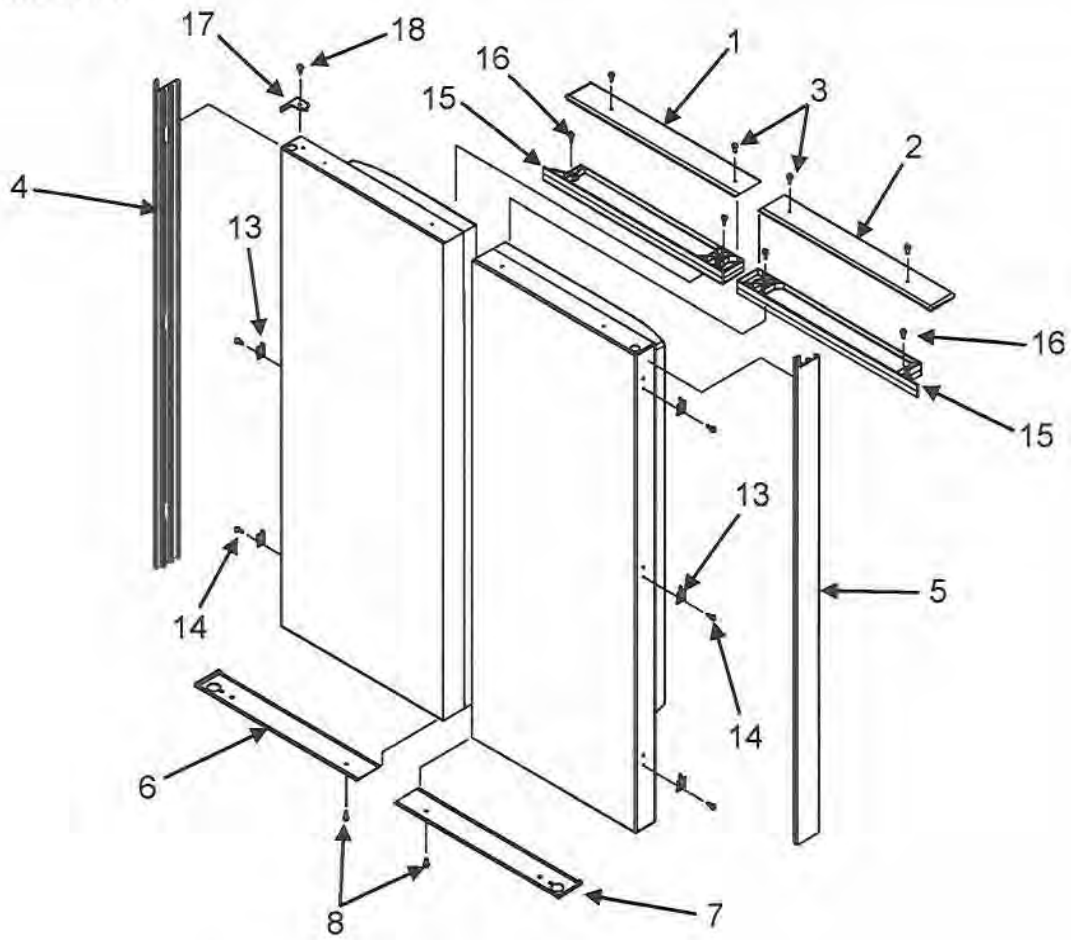

Section: DOOR TRIM

Model: IF36BNDFS

EF/IF36 Refrigerator

Door Trim			
Ref #	Whirlpool #	Dacor #	Description
1	67006279	103577	Trim Left Door (top Stnls)
2	67006629	103578	Trim, Right Door Top Stnls)
3	67006769	103538	Screw, Top Trim
4	67006228	103579	Trim, Left Door Side Stnls)
5	67006513	103580	Trim, Right Door Side Stnls)
6	67006782	103581	Trim, Left Door BTM Stnls
7	67006783	103582	Trim Right Door BTM Stnls
8	67006287	102623	Screw, Bottom Trim
9	67006124	103583	Trim, Frz Door Top-Stnls
10	67006122	103584	Trim, Frz Door BTM-Stnls
11	67006769	103578	Screw, Trim
12	67006784	103585	Trim, FRZ Door Side Stnls
13	67002451	103524	Clip
14	67006767	103523	Screw, Clip
15	67005698	103523	Extension, Door (blk)
16	67006415	102715	Screw Extension
17	67005699	103589	Clip, Vert Trim
18	67006767	103523	Screw Clip

Section: LEFT REFRIGERATOR DOOR

Model: IF36BNDFS

EF/IF36" Refrigerator

Left Refrigerator Door			
Ref #	Whirlpool Part #	Dacor Part #	Description
1	67006590	700824	Door Assy, LT Ref Foam (Stnls)
2	67006287	102623	Screw, Door Stop
3	67003547	102639	Gasket, French Door
4	12566603ED	102625	Hinge, Top (Black)
5	12684201B	102626	Cover, Top Hinge (LT-BLK)
6	67006303	102627	Screw, Top Hinge
7	67006276	102628	Stop, Door (BLK)
8	67006521	102665	Screw, Hinge Cover
9	67004838	102630	Plug, Vent (BLK)
10	67003264	102631	Vert Mullion Assy (BLK)
	67006786	102632	Screw, Mullion
11	12579702	102633	Shim, Top Hinge
12	12395501B	102634	Bushing, Top Door (BLK)
13	67003405	102635	Block, Pivot
	67006626	102636	Screw, Pivot Block
14	67002721	102637	Bushing, Bottom Door (BLK)