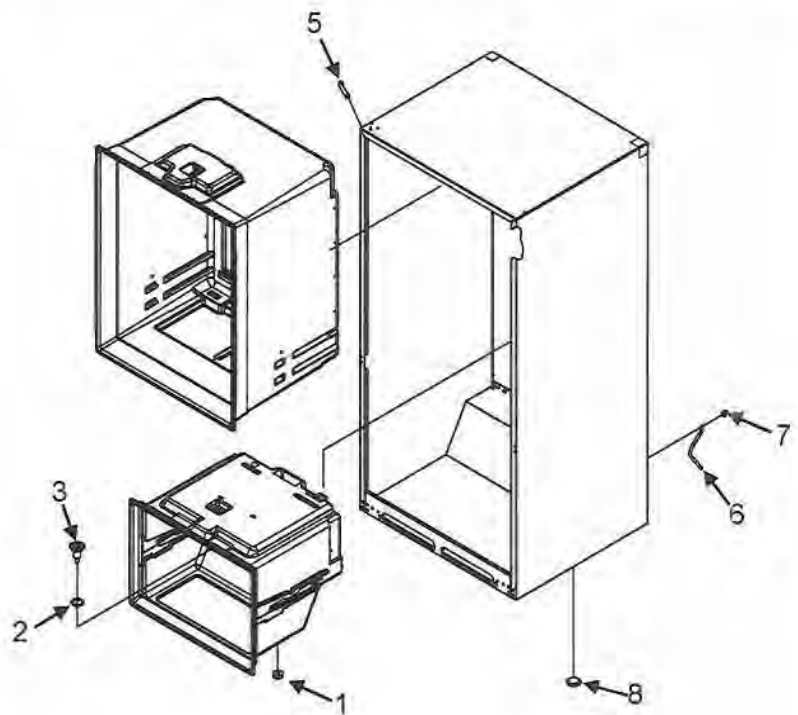

Section: INTERIOR CABINET/FRZ SHELVES/TOE GRILLE

Model: IF36BNDFSF

EF/IF36" Refrigerator

Interior Cabinet/FRZ Shelves/Toe Grille			
Ref #	Whirlpool Part #	Dacor Part #	Description
1	B8381501	102727	Gasket, Drain Tube
2	M0500703	102728	Seal, O Ring
3	D7753903	102729	Funnel, Drain
4	67006406	102730	Screw, Adapter
5	67003485	102731	Cover, Corner (BLK)
6	67001066	102732	Tube, Drain
7	67001067	102733	Clip, Drain Tube
8	A3076901	102734	Plug, Button
9	67004732	102735	Bracket, Drawer Slide, (LT)
	67004733	102736	Bracket, Drawer Slide (RT)
10	67004430	102737	Gear (RT)
11	67006473	102738	Screw, Bracket
12	67003868	102739	Brake, Foot
13	67006375	102740	Grille, Toe (BLK)
	12627302	102741	Clip, Toe Grille
14	67001073	102742	Rail, Shelf Support (CTR)
15	67002489	102743	Rail, Shelf Support (LT/RT)
16	67006360	102744	Screw, CTR Rail
17	67006400	102679	Screw, LT/RT Rail
18	67004988	102746	Basket, FRZ (UPR)
19	67004017	102747	Shaft, Rack
20	67006026	102748	Basket, FRZ (LWR)
21	67004971	102749	Adapter (LT)
	67004972	102750	Adapter,(RT)
22	67004127	102751	Divider Basket (UPR)
23	67006608	102752	Screw, Divider
24	67004429	102753	Gear, (LT)
25	67004812	102754	Divider Basket (LWR)
26	67006913	102755	Slide, Drawer
27	67004728	102756	Cradle Basket (LT)
	67004729	102757	Cradle Basket (RT)
28	67006112	102758	Bracket, Foot Cabinet
	67006491	102759	Screw, Bracket