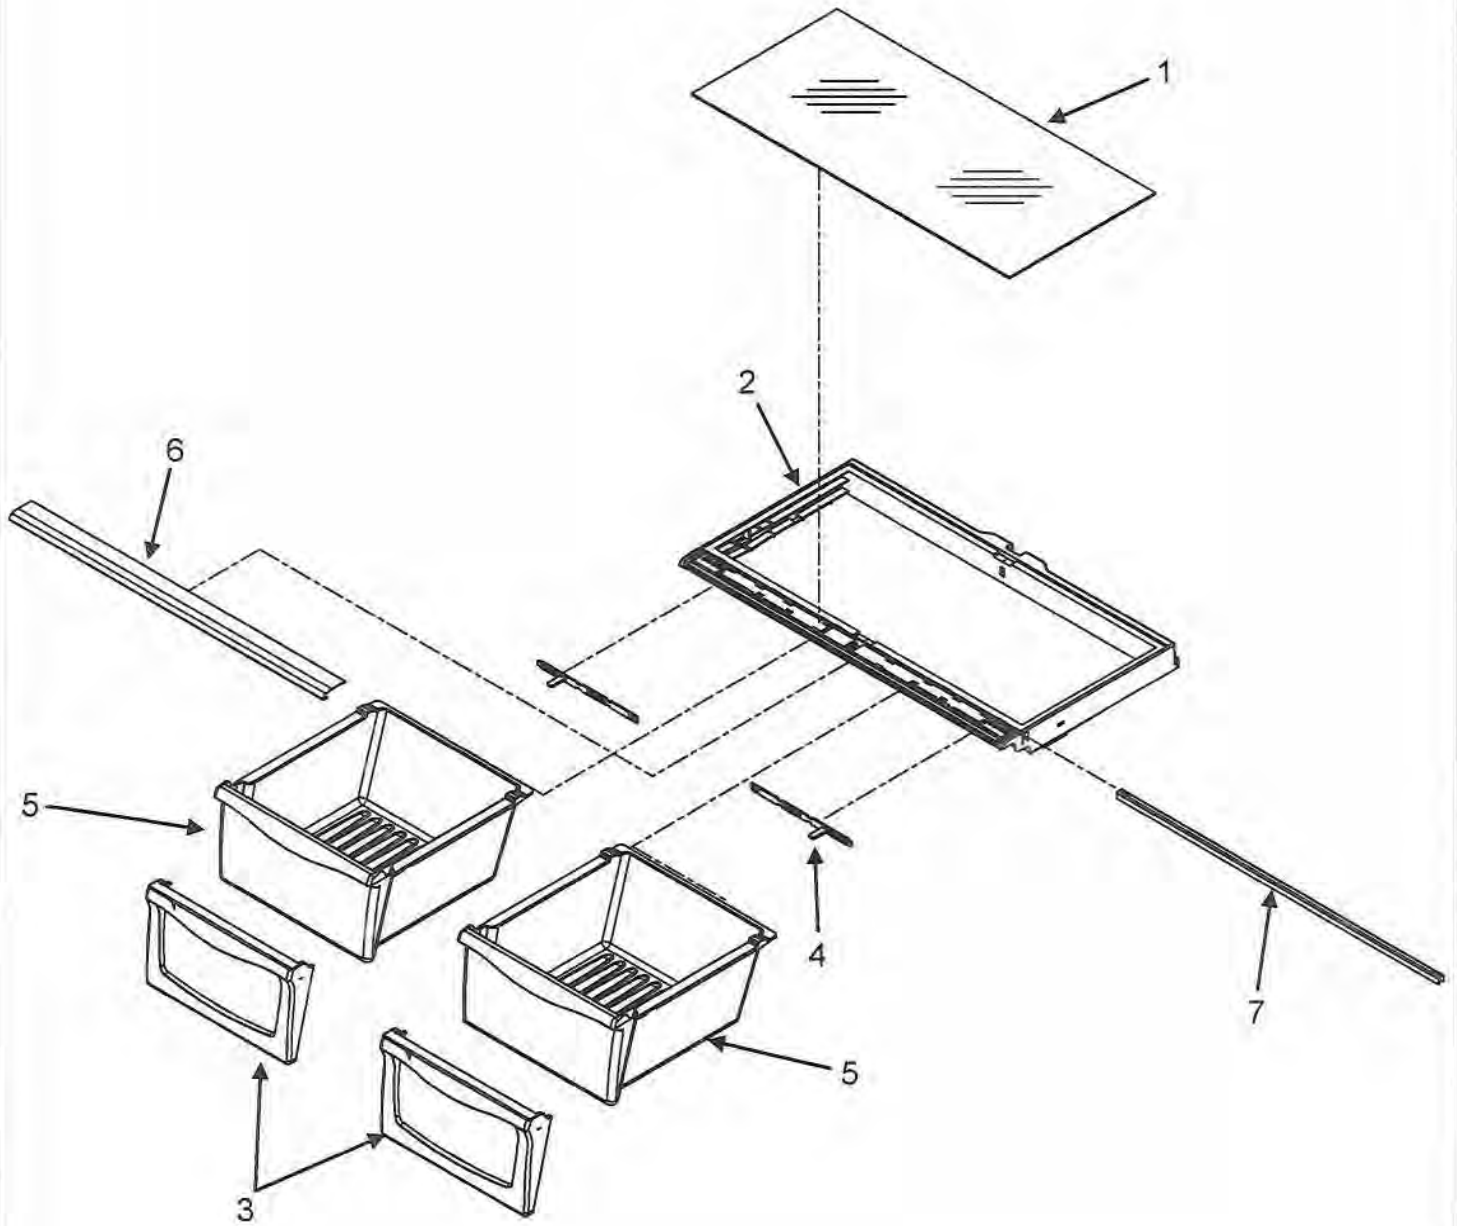

Section: CRISPER ASSEMBLY

Model: IF36BNDFS

EF/IF36" Refrigerator Parts

Crisper Assembly			
Ref #	Whirlpool Part #	Dacor Part #	Description
1	6700655	103546	Glass, Crisper
2	67006185	103547	Frame Crisper
3	67005909	103548	Front, Crisper Pan
4	67005864	102107	Slide Humidity Control
5	67002659	102708	Crisper Pan
6	67006911	102709	Extr Crisp Front
7	67002488	102710	Crisper Brace