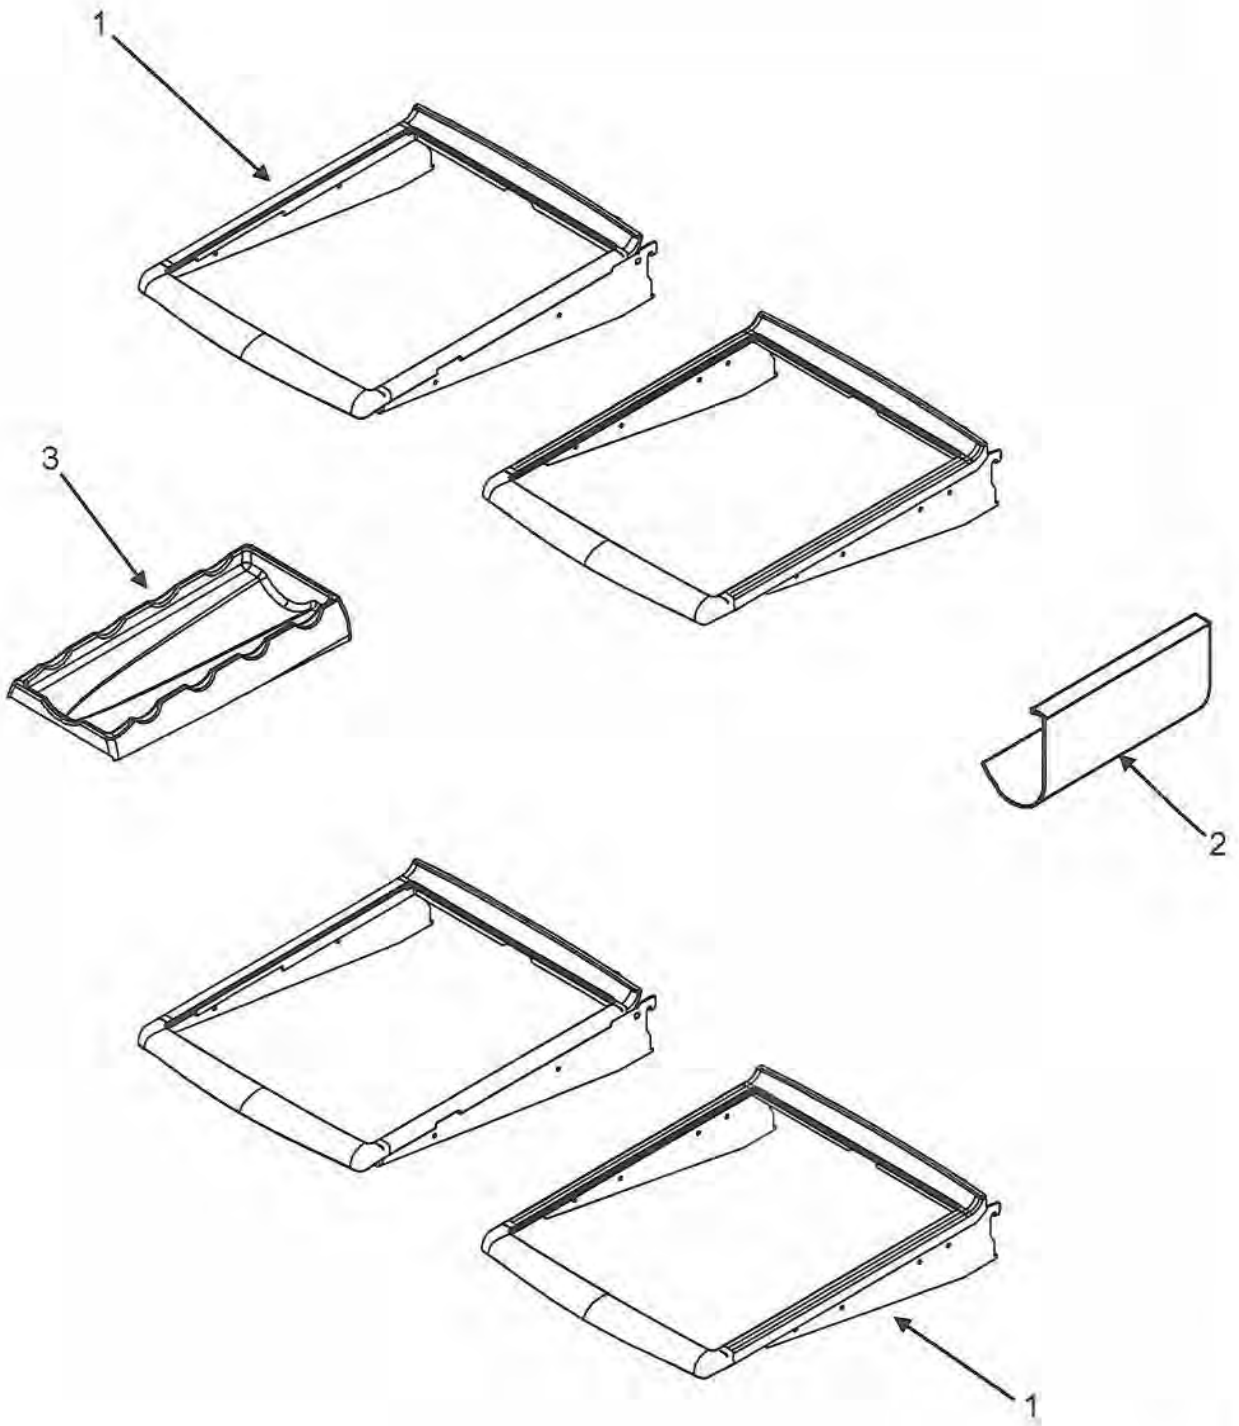

Section: REFRIGERATOR SHELVES

Model: IF36BNDFS

EF/IF36" Refrigerator Parts

Shelves			
Ref #	Whirlpool Part #	Dacor Part #	Description
1	67003169	102704	Shelf Glide out
2	10448903	102705	Rack, Bottle
3	67001656	102706	Bottle, Trivet