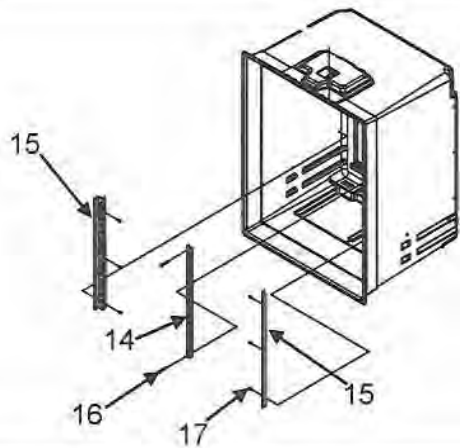

Section: INTERIOR CABINET/FRZ SHELVES/TOE GRILLE

Model: IF36BNDFSF

EF/IF36" Refrigerator

Interior Cabinet/FRZ Shelves/Toe Grille			
Ref #	Whirlpool Part #	Dacor Part #	Description
1	B8381501	102727	Gasket, Drain Tube
2	M0500703	102728	Seal, O Ring
3	D7753903	102729	Funnel, Drain
4	67006406	102730	Screw, Adapter
5	67003485	102731	Cover, Corner (BLK)
6	67001066	102732	Tube, Drain
7	67001067	102733	Clip, Drain Tube
8	A3076901	102734	Plug, Button
9	67004732	102735	Bracket, Drawer Slide, (LT)
	67004733	102736	Bracket, Drawer Slide (RT)
10	67004430	102737	Gear (RT)
11	67006473	102738	Screw, Bracket
12	67003868	102739	Brake, Foot
13	67006375	102740	Grille, Toe (BLK)
	12627302	102741	Clip, Toe Grille
14	67001073	102742	Rail, Shelf Support (CTR)
15	67002489	102743	Rail, Shelf Support (LT/RT)
16	67006360	102744	Screw, CTR Rail
17	67006400	102679	Screw, LT/RT Rail
18	67004988	102746	Basket, FRZ (UPR)
19	67004017	102747	Shaft, Rack
20	67006026	102748	Basket, FRZ (LWR)
21	67004971	102749	Adapter (LT)
	67004972	102750	Adapter,(RT)
22	67004127	102751	Divider Basket (UPR)
23	67006608	102752	Screw, Divider
24	67004429	102753	Gear, (LT)
25	67004812	102754	Divider Basket (LWR)
26	67006913	102755	Slide, Drawer
27	67004728	102756	Cradle Basket (LT)
	67004729	102757	Cradle Basket (RT)
28	67006112	102758	Bracket, Foot Cabinet
	67006491	102759	Screw, Bracket