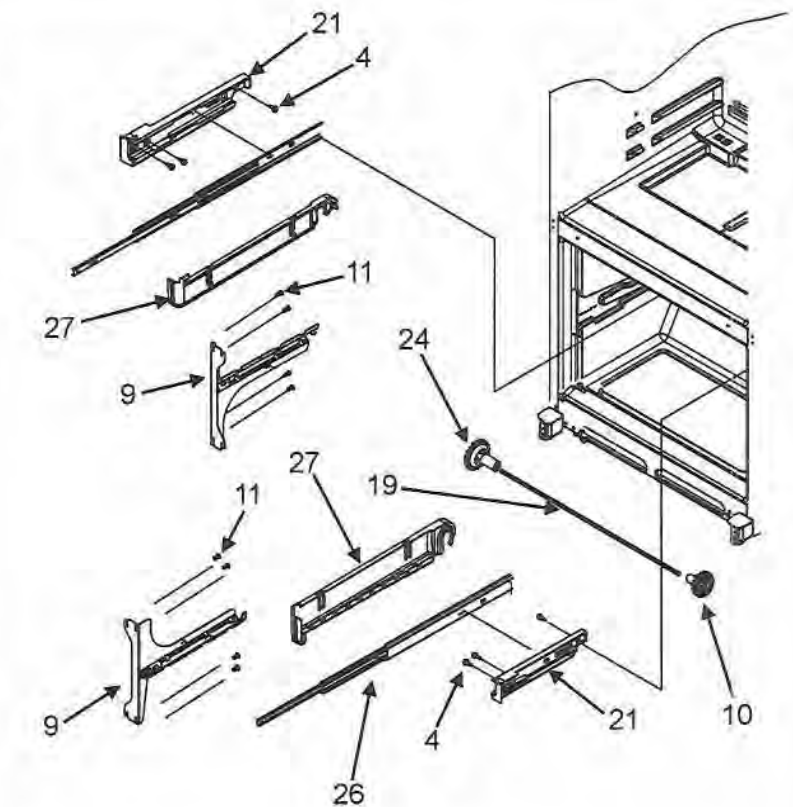

Section: INTERIOR CABINET/FRZ SHELVES/TOE GRILLE

Model: IF36BNDFSF

EF/IF36" Refrigerator

Interior Cabinet/FRZ Shelves/Toe Grille			
Ref #	Whirlpool Part #	Dacor Part #	Description
1	B8381501	102727	Gasket, Drain Tube
2	M0500703	102728	Seal, O Ring
3	D7753903	102729	Funnel, Drain
4	67006406	102730	Screw, Adapter
5	67003485	102731	Cover, Corner (BLK)
6	67001066	102732	Tube, Drain
7	67001067	102733	Clip, Drain Tube
8	A3076901	102734	Plug, Button
9	67004732	102735	Bracket, Drawer Slide, (LT)
	67004733	102736	Bracket, Drawer Slide (RT)
10	67004430	102737	Gear (RT)
11	67006473	102738	Screw, Bracket
12	67003868	102739	Brake, Foot
13	67006375	102740	Grille, Toe (BLK)
	12627302	102741	Clip, Toe Grille
14	67001073	102742	Rail, Shelf Support (CTR)
15	67002489	102743	Rail, Shelf Support (LT/RT)
16	67006360	102744	Screw, CTR Rail
17	67006400	102679	Screw, LT/RT Rail
18	67004988	102746	Basket, FRZ (UPR)
19	67004017	102747	Shaft, Rack
20	67006026	102748	Basket, FRZ (LWR)
21	67004971	102749	Adapter (LT)
	67004972	102750	Adapter,(RT)
22	67004127	102751	Divider Basket (UPR)
23	67006608	102752	Screw, Divider
24	67004429	102753	Gear, (LT)
25	67004812	102754	Divider Basket (LWR)
26	67006913	102755	Slide, Drawer
27	67004728	102756	Cradle Basket (LT)
	67004729	102757	Cradle Basket (RT)
28	67006112	102758	Bracket, Foot Cabinet
	67006491	102759	Screw, Bracket