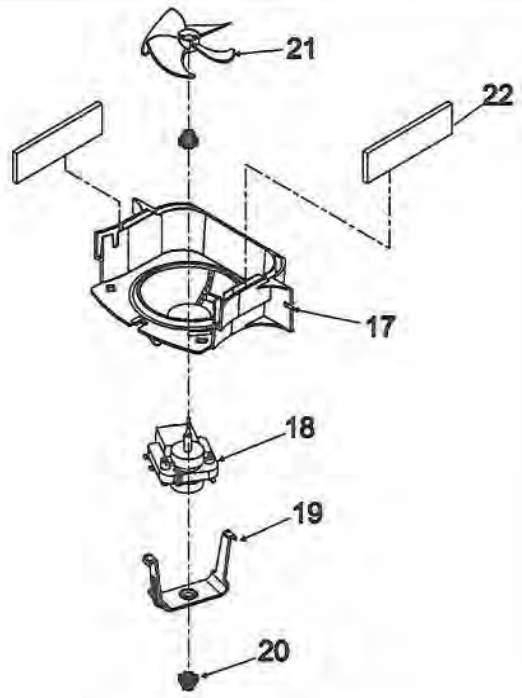

EF/IF36" Refrigerator

Interior Cabinet/FRZ Shelves/Toe Grille			
Ref #	Whirlpool Part #	Dacor Part #	Description
1	B8381501	102727	Gasket, Drain Tube
2	M0500703	102728	Seal, O Ring
3	D7753903	102729	Funnel, Drain
4	67006406	102730	Screw, Adapter
5	67003485	102731	Cover, Corner (BLK)
6	67001066	102732	Tube, Drain
7	67001067	102733	Clip, Drain Tube
8	A3076901	102734	Plug, Button
9	67004732	102735	Bracket, Drawer Slide, (LT)
	67004733	102736	Bracket, Drawer Slide (RT)
10	67004430	102737	Gear (RT)
11	67006473	102738	Screw, Bracket
12	67003868	102739	Brake, Foot
13	67006375	102740	Grille, Toe (BLK)
	12627302	102741	Clip, Toe Grille
14	67001073	102742	Rail, Shelf Support (CTR)
15	67002489	102743	Rail, Shelf Support (LT/RT)
16	67006360	102744	Screw, CTR Rail
17	67006400	102679	Screw, LT/RT Rail
18	67004988	102746	Basket, FRZ (UPR)
19	67004017	102747	Shaft, Rack
20	67006026	102748	Basket, FRZ (LWR)
21	67004971	102749	Adapter (LT)
	67004972	102750	Adapter,(RT)
22	67004127	102751	Divider Basket (UPR)
23	67006608	102752	Screw, Divider
24	67004429	102753	Gear, (LT)
25	67004812	102754	Divider Basket (LWR)
26	67006913	102755	Slide, Drawer
27	67004728	102756	Cradle Basket (LT)
	67004729	102757	Cradle Basket (RT)
28	67006112	102758	Bracket, Foot Cabinet
	67006491	102759	Screw, Bracket

Section: EVAPORATOR/EVAP MOTOR/ROLLERS

Model: IF36BNDFS