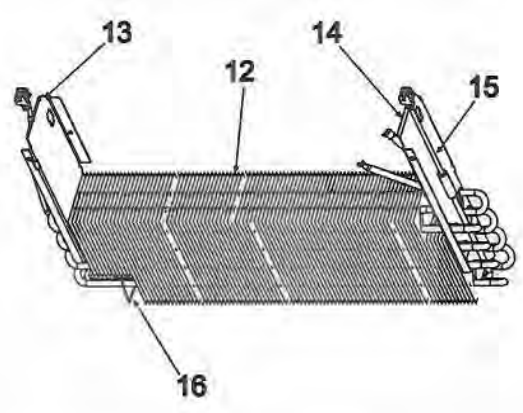

EF/IF36" Refrigerator

Interior Cabinet/FRZ Shelves/Toe Grille			
Ref #	Whirlpool Part #	Dacor Part #	Description
1	B8381501	102727	Gasket, Drain Tube
2	M0500703	102728	Seal, O Ring
3	D7753903	102729	Funnel, Drain
4	67006406	102730	Screw, Adapter
5	67003485	102731	Cover, Corner (BLK)
6	67001066	102732	Tube, Drain
7	67001067	102733	Clip, Drain Tube
8	A3076901	102734	Plug, Button
9	67004732	102735	Bracket, Drawer Slide, (LT)
	67004733	102736	Bracket, Drawer Slide (RT)
10	67004430	102737	Gear (RT)
11	67006473	102738	Screw, Bracket
12	67003868	102739	Brake, Foot
13	67006375	102740	Grille, Toe (BLK)
	12627302	102741	Clip, Toe Grille
14	67001073	102742	Rail, Shelf Support (CTR)
15	67002489	102743	Rail, Shelf Support (LT/RT)
16	67006360	102744	Screw, CTR Rail
17	67006400	102679	Screw, LT/RT Rail
18	67004988	102746	Basket, FRZ (UPR)
19	67004017	102747	Shaft, Rack
20	67006026	102748	Basket, FRZ (LWR)
21	67004971	102749	Adapter (LT)
	67004972	102750	Adapter,(RT)
22	67004127	102751	Divider Basket (UPR)
23	67006608	102752	Screw, Divider
24	67004429	102753	Gear, (LT)
25	67004812	102754	Divider Basket (LWR)
26	67006913	102755	Slide, Drawer
27	67004728	102756	Cradle Basket (LT)
	67004729	102757	Cradle Basket (RT)
28	67006112	102758	Bracket, Foot Cabinet
	67006491	102759	Screw, Bracket

Section: EVAPORATOR/EVAP MOTOR/ROLLERS

Model: IF36BNDFS