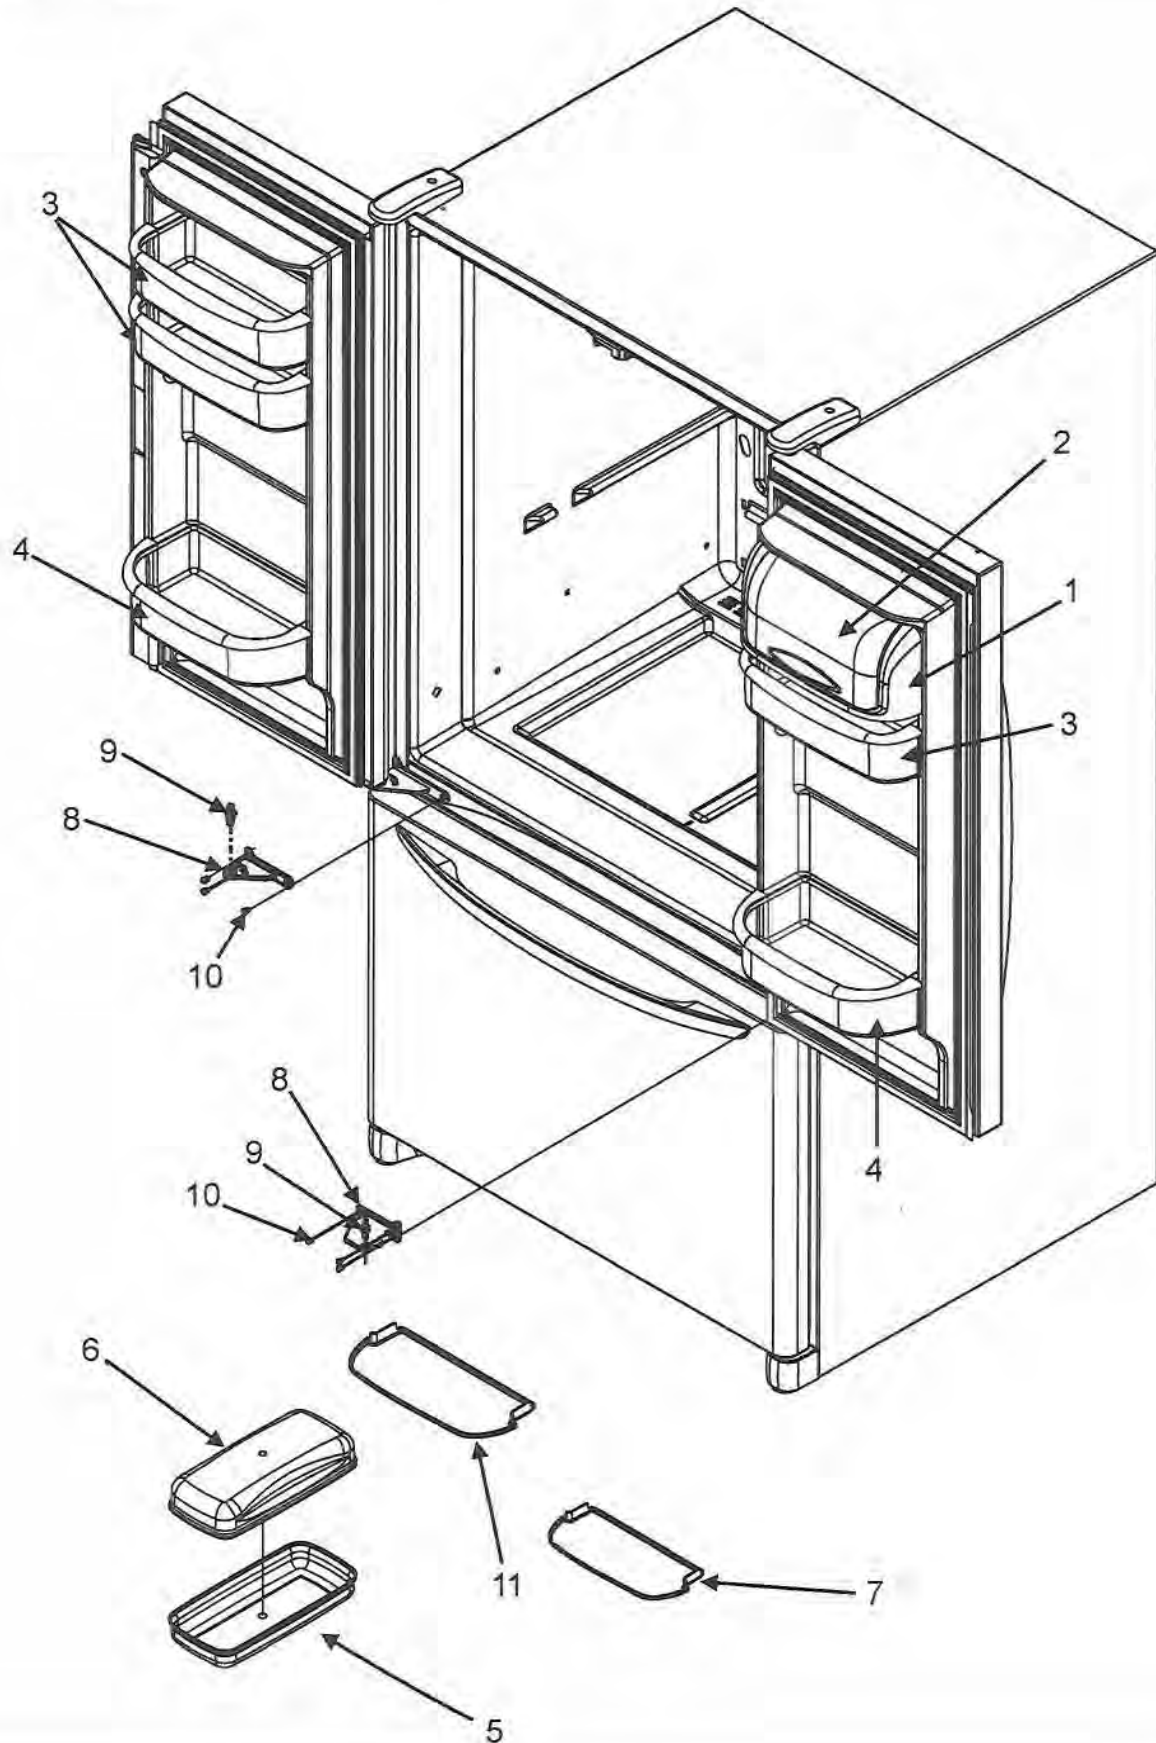

Section: RIGHT REFRIGERATOR DOOR

Model: IF36BNDFSF

EF/IF36" Refrigerator

Right Refrigerator Door			
Ref #	Whirlpool Part #	Dacor Part #	Description
1	67006594	700825	Door Assy, RT Ref Foam (Stnls)
2	67006287	102623	Screw, Door Stop
3	67003547	102639	Gasket, French Door (BLK)
4	12579702	102640	Shim, Top Hinge
5	67001011	102641	Hinge, Top (BLK)
6	12684202B	102642	Cover, Top Hinge (RT-BLK)
7	67006303	102627	Screw, Top Hinge
8	67006276	102628	Stop, Door (BLK)
9	67006521	102629	Screw, Hinge Cover
10	67004838	102630	Plug, Vent (BLK)
11	67003639	102647	Closure, Door (BLK)
12	67002731	102690	Bushing, Bottom Door (BLK)
13	67004978	102649	Bushing, Top Door (BLK)

Section: FREEZER DOOR

Model: IF36BNDFSF

EF/IF36" Refrigerator

Freezer Door			
Ref #	Whirlpool Part #	Dacor Part #	Description
1	67006596	700826	Door Assy., Frz Foam (stainless)
2	67006408	102650	Screw, Sm Hex Head
3	67003559	102651	Gasket, FZ Door (BLK)
4	67004838	102630	Plug, Vent (BLK)

Section: REF DR STORAGE & CENTER HINGES

5

Model: IF36BNDFS

EF/IF36" Refrigerator

Ref Door Storage and Center Hinges			
Ref #	Whirlpool Part #	Dacor Part #	Description
1	67001279	102653	Tray, Dairy
2	67003637	102654	Door, Dairy
3	67003775	102655	Bucket, Ref DR (MED)
4	67005258	102656	Bucket, Ref DR (GAL)
5	67004404	102657	Tray, Butter
6	67004405	102658	Lid, Butter Tray
7	67006906	102659	Gripper, (Med)
8	67006442	102660	Hinges, Center (LT-BLK)
9	67006443	102661	Hinge, Center (RT-BLK)
10	67006380	102662	(Screw, Center Hinge)
11	67006907	102663	Gripper, (GAL)