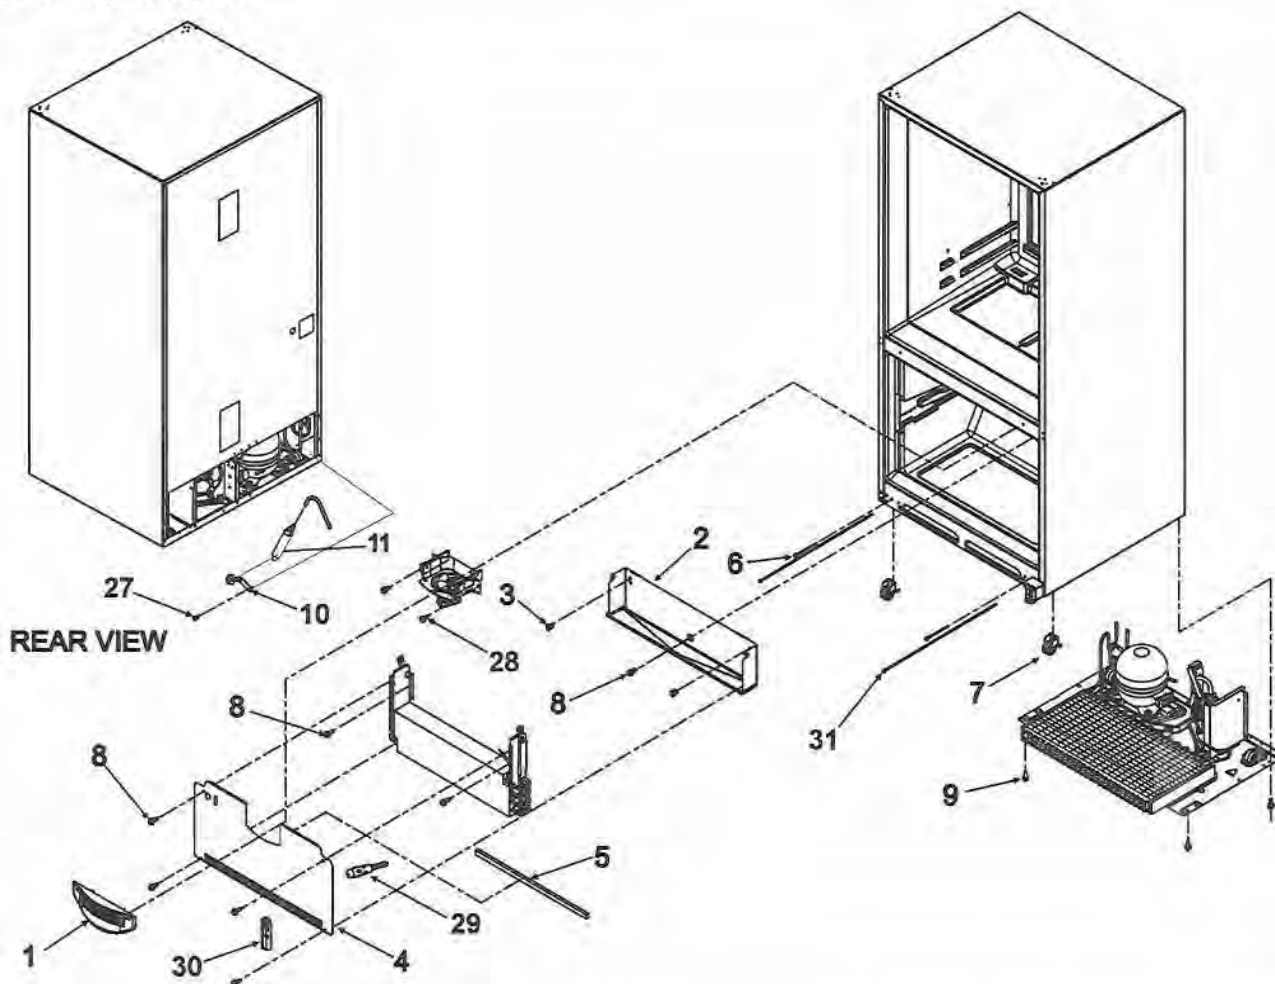

EF/IF36" Refrigerator

Interior Cabinet/FRZ Shelves/Toe Grille			
Ref #	Whirlpool Part #	Dacor Part #	Description
1	B8381501	102727	Gasket, Drain Tube
2	M0500703	102728	Seal, O Ring
3	D7753903	102729	Funnel, Drain
4	67006406	102730	Screw, Adapter
5	67003485	102731	Cover, Corner (BLK)
6	67001066	102732	Tube, Drain
7	67001067	102733	Clip, Drain Tube
8	A3076901	102734	Plug, Button
9	67004732	102735	Bracket, Drawer Slide, (LT)
	67004733	102736	Bracket, Drawer Slide (RT)
10	67004430	102737	Gear (RT)
11	67006473	102738	Screw, Bracket
12	67003868	102739	Brake, Foot
13	67006375	102740	Grille, Toe (BLK)
	12627302	102741	Clip, Toe Grille
14	67001073	102742	Rail, Shelf Support (CTR)
15	67002489	102743	Rail, Shelf Support (LT/RT)
16	67006360	102744	Screw, CTR Rail
17	67006400	102679	Screw, LT/RT Rail
18	67004988	102746	Basket, FRZ (UPR)
19	67004017	102747	Shaft, Rack
20	67006026	102748	Basket, FRZ (LWR)
21	67004971	102749	Adapter (LT)
	67004972	102750	Adapter,(RT)
22	67004127	102751	Divider Basket (UPR)
23	67006608	102752	Screw, Divider
24	67004429	102753	Gear, (LT)
25	67004812	102754	Divider Basket (LWR)
26	67006913	102755	Slide, Drawer
27	67004728	102756	Cradle Basket (LT)
	67004729	102757	Cradle Basket (RT)
28	67006112	102758	Bracket, Foot Cabinet
	67006491	102759	Screw, Bracket

Section: EVAPORATOR/EVAP MOTOR/ROLLERS

Model: IF36BNDFS