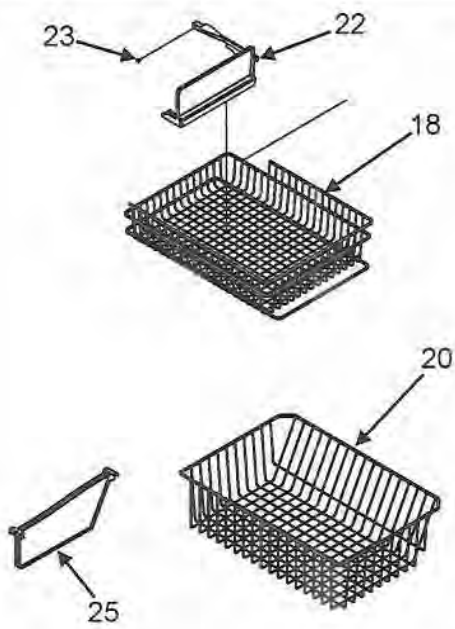

Section: INTERIOR CABINET/FRZ SHELVES/TOE GRILLE

Model: IF36BNDFSF

EF/IF36" Refrigerator

Interior Cabinet/FRZ Shelves/Toe Grille			
Ref #	Whirlpool Part #	Dacor Part #	Description
1	B8381501	102727	Gasket, Drain Tube
2	M0500703	102728	Seal, O Ring
3	D7753903	102729	Funnel, Drain
4	67006406	102730	Screw, Adapter
5	67003485	102731	Cover, Corner (BLK)
6	67001066	102732	Tube, Drain
7	67001067	102733	Clip, Drain Tube
8	A3076901	102734	Plug, Button
9	67004732	102735	Bracket, Drawer Slide, (LT)
	67004733	102736	Bracket, Drawer Slide (RT)
10	67004430	102737	Gear (RT)
11	67006473	102738	Screw, Bracket
12	67003868	102739	Brake, Foot
13	67006375	102740	Grille, Toe (BLK)
	12627302	102741	Clip, Toe Grille
14	67001073	102742	Rail, Shelf Support (CTR)
15	67002489	102743	Rail, Shelf Support (LT/RT)
16	67006360	102744	Screw, CTR Rail
17	67006400	102679	Screw, LT/RT Rail
18	67004988	102746	Basket, FRZ (UPR)
19	67004017	102747	Shaft, Rack
20	67006026	102748	Basket, FRZ (LWR)
21	67004971	102749	Adapter (LT)
	67004972	102750	Adapter,(RT)
22	67004127	102751	Divider Basket (UPR)
23	67006608	102752	Screw, Divider
24	67004429	102753	Gear, (LT)
25	67004812	102754	Divider Basket (LWR)
26	67006913	102755	Slide, Drawer
27	67004728	102756	Cradle Basket (LT)
	67004729	102757	Cradle Basket (RT)
28	67006112	102758	Bracket, Foot Cabinet
	67006491	102759	Screw, Bracket