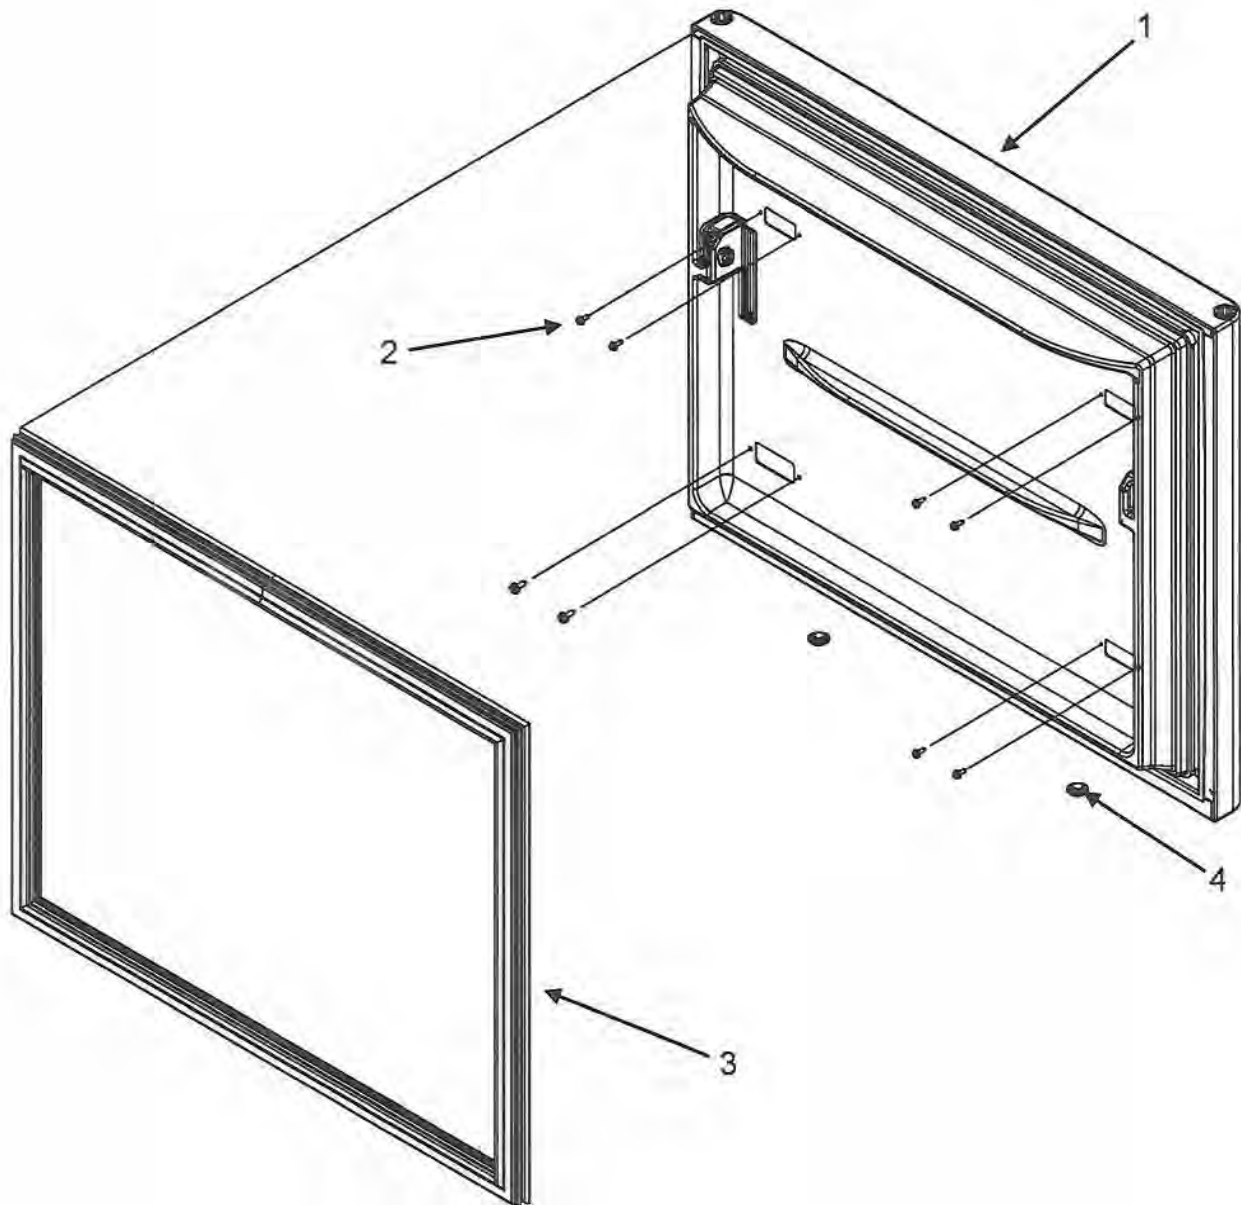

Section: LEFT REFRIGERATOR DOOR

Model: IF36BNDFS

EF/IF36" Refrigerator

Left Refrigerator Door			
Ref #	Whirlpool Part #	Dacor Part #	Description
1	67006590	700824	Door Assy, LT Ref Foam (Stnls)
2	67006287	102623	Screw, Door Stop
3	67003547	102639	Gasket, French Door
4	12566603ED	102625	Hinge, Top (Black)
5	12684201B	102626	Cover, Top Hinge (LT-BLK)
6	67006303	102627	Screw, Top Hinge
7	67006276	102628	Stop, Door (BLK)
8	67006521	102665	Screw, Hinge Cover
9	67004838	102630	Plug, Vent (BLK)
10	67003264	102631	Vert Mullion Assy (BLK)
	67006786	102632	Screw, Mullion
11	12579702	102633	Shim, Top Hinge
12	12395501B	102634	Bushing, Top Door (BLK)
13	67003405	102635	Block, Pivot
	67006626	102636	Screw, Pivot Block
14	67002721	102637	Bushing, Bottom Door (BLK)

Section: RIGHT REFRIGERATOR DOOR

Model: IF36BNDFSF

EF/IF36" Refrigerator

Right Refrigerator Door			
Ref #	Whirlpool Part #	Dacor Part #	Description
1	67006594	700825	Door Assy, RT Ref Foam (Stnls)
2	67006287	102623	Screw, Door Stop
3	67003547	102639	Gasket, French Door (BLK)
4	12579702	102640	Shim, Top Hinge
5	67001011	102641	Hinge, Top (BLK)
6	12684202B	102642	Cover, Top Hinge (RT-BLK)
7	67006303	102627	Screw, Top Hinge
8	67006276	102628	Stop, Door (BLK)
9	67006521	102629	Screw, Hinge Cover
10	67004838	102630	Plug, Vent (BLK)
11	67003639	102647	Closure, Door (BLK)
12	67002731	102690	Bushing, Bottom Door (BLK)
13	67004978	102649	Bushing, Top Door (BLK)

Section: FREEZER DOOR

Model: IF36BNDFSF

EF/IF36" Refrigerator

Freezer Door			
Ref #	Whirlpool Part #	Dacor Part #	Description
1	67006596	700826	Door Assy., Frz Foam (stainless)
2	67006408	102650	Screw, Sm Hex Head
3	67003559	102651	Gasket, FZ Door (BLK)
4	67004838	102630	Plug, Vent (BLK)