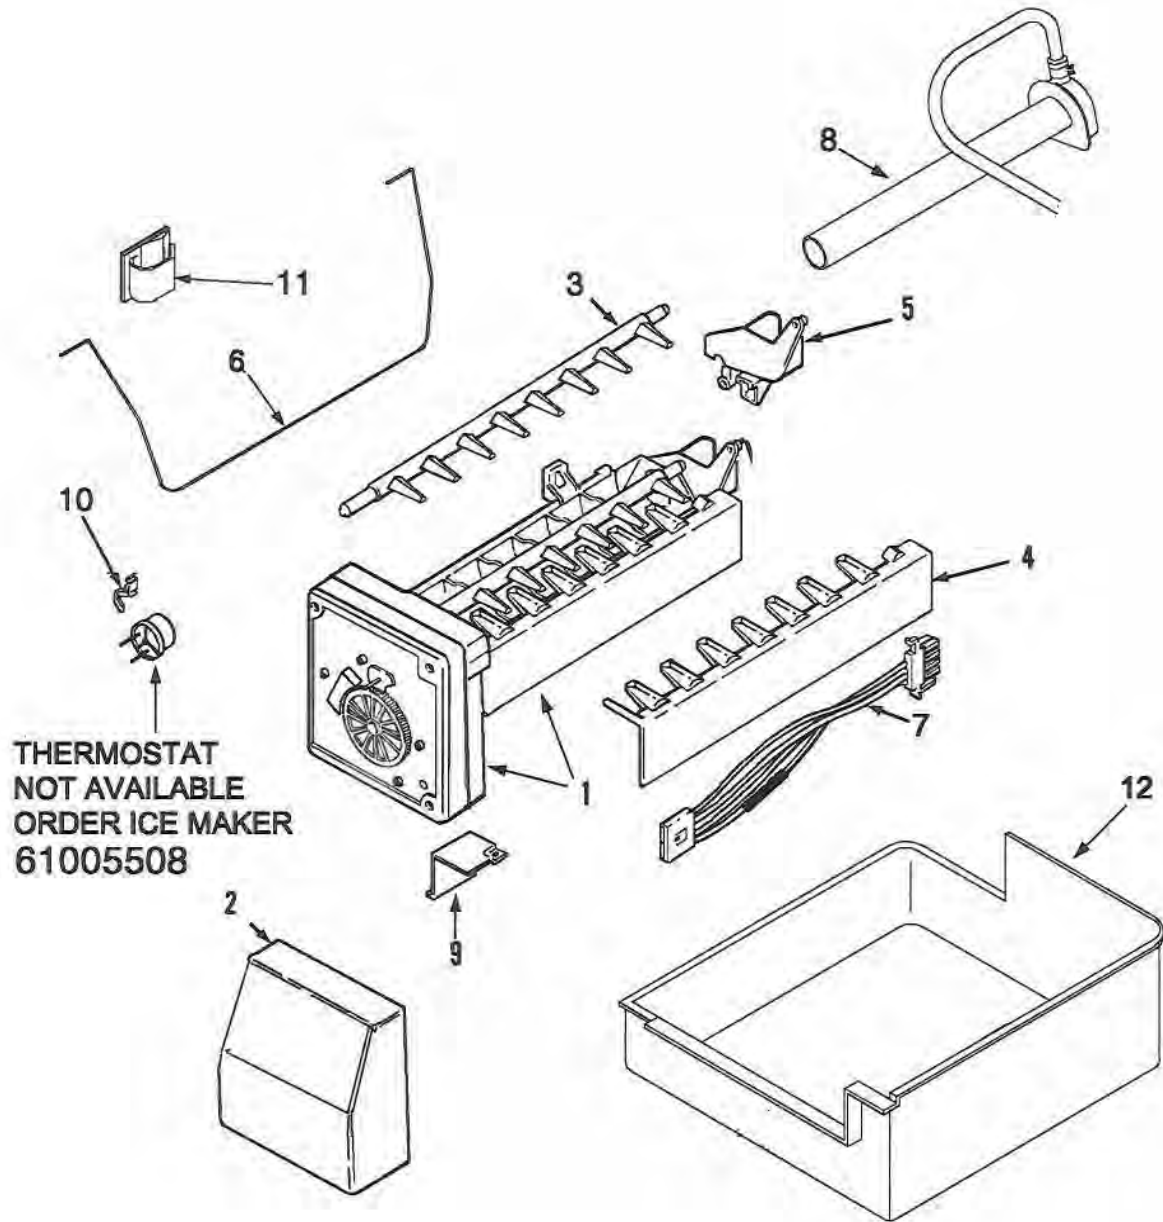

EF/IF 36" Refrigerator Parts

Cabinet Back			
Ref #	Whirlpool Part #	Dacor Part #	Description
1	67006101	102812	Cover MC Back
2	67004098	102813	Cover, Water Valve
3	67006425	102767	Screw, Cover
4	67006662	102815	Screw, Valve
5	B5759649	102816	Gasket, MC Back
6	67004092	102817	Block, Filter
7	67006287	102623	Screw, Cover
8	67003729	102819	Tube, Plastic
9	A3223101	102820	Insert, Plastic Tube
10	67006531	102821	Valve, Dual Water
11	M0104106	102822	Clip, Cord
12	M0114003	102823	Clip, Speed
13	M0108105	102824	Clamp, Tube
14	67003331	102825	Cover, Water Line
15	67005420	102826	Screw, HV Box
16	10463201	102827	Elbow, Fill Tube
17	67003796	102828	Acoustic Fiber
18	67004101	102829	Sweep, Dual Tube
19	67004102	102830	Waterline Track
20	67005421	102831	Cover, HV Box
	67006615	102832	Screw, Cover
21	67006829	102833	Board, HV Control (Incl. inst Sheet)
22	67004969	102834	Box, HV Control
23	67005418	102835	Spacer, HV Box
24	67005419	102836	Harness, HV Board
	67006506	102837	Cord, Power

Section: ICE MAKER

Model: IF36BNDFSF