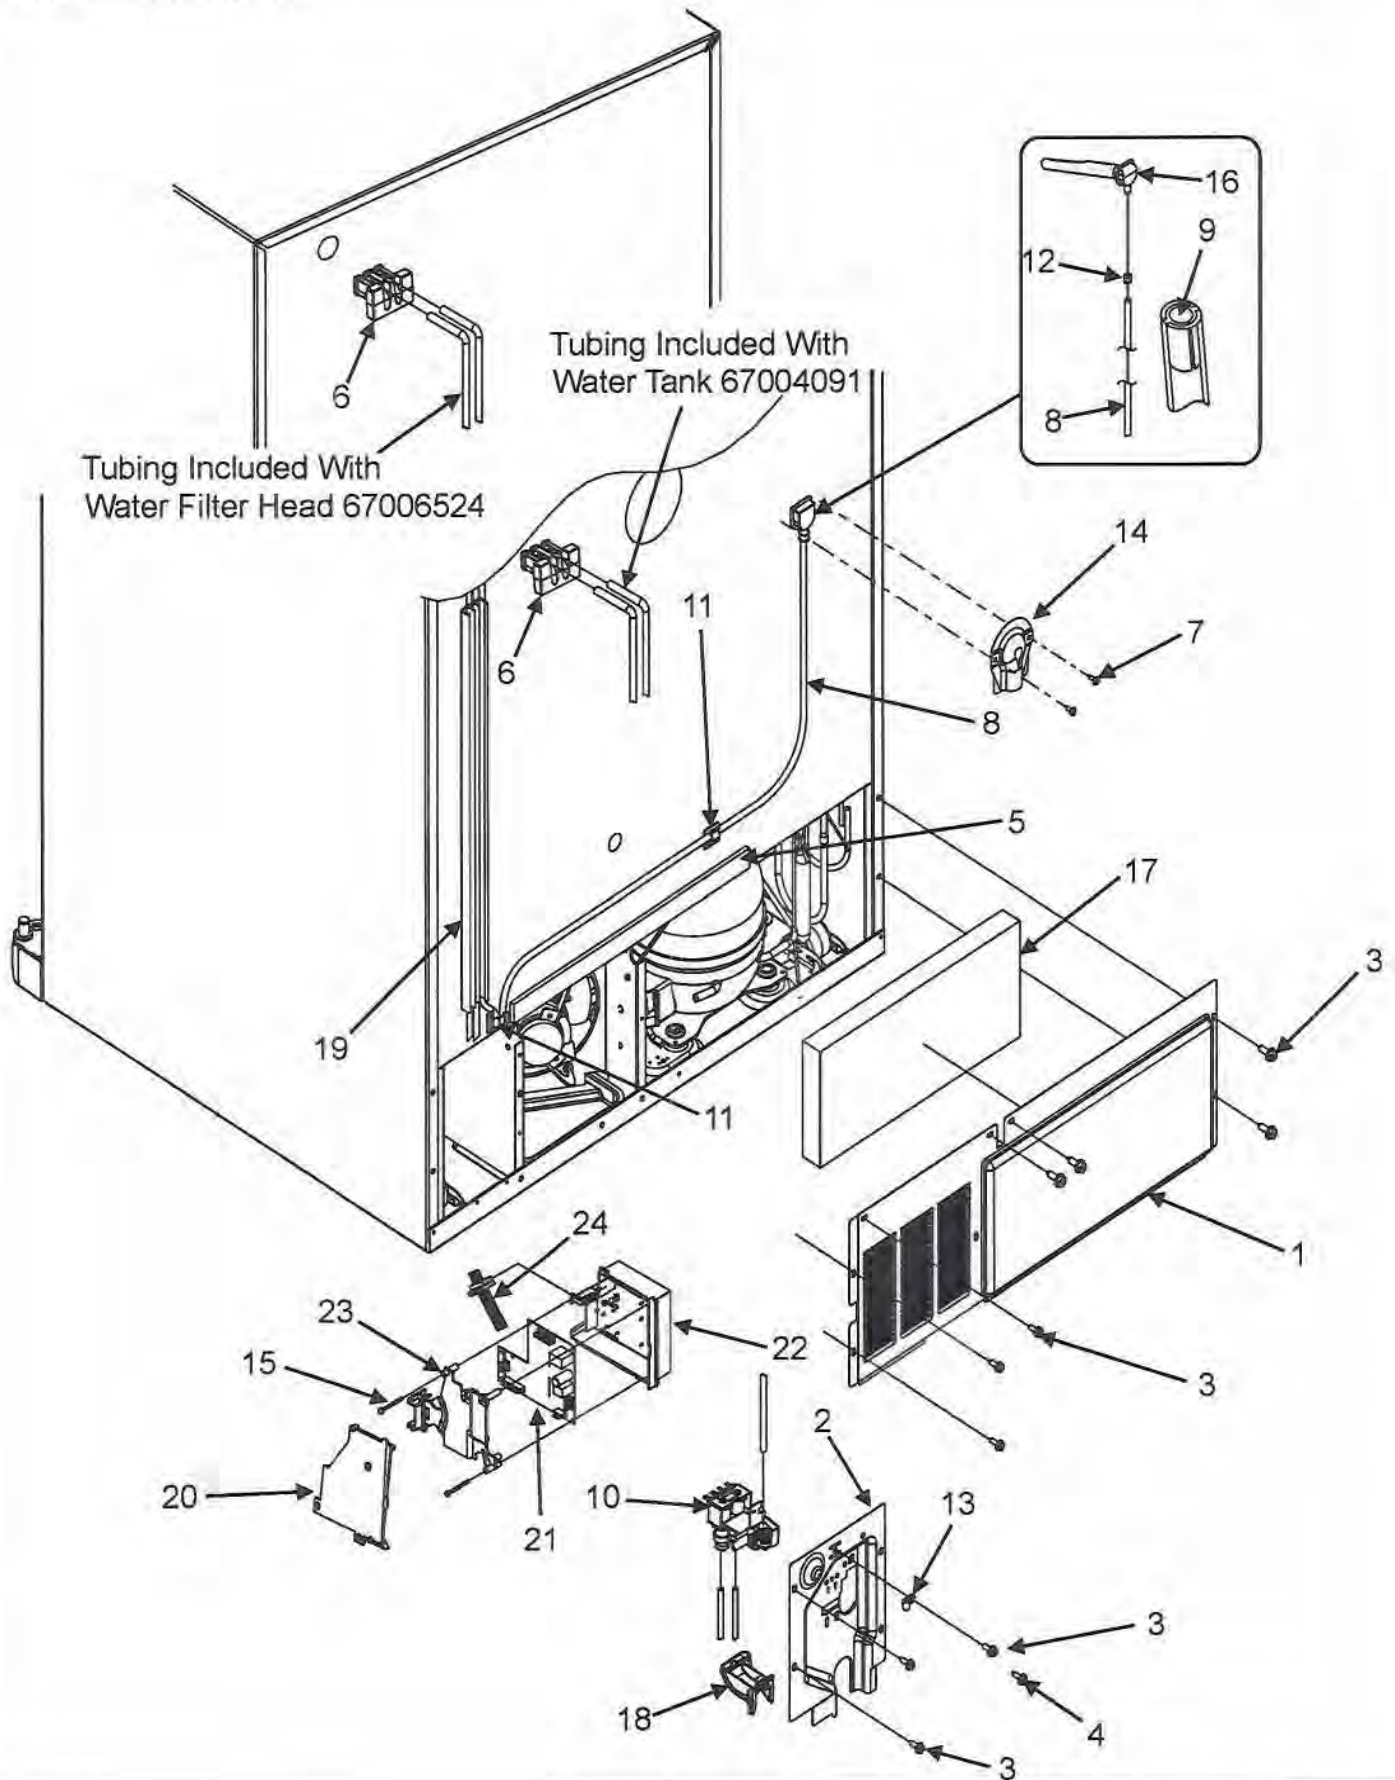

Section: CABINET BACK

Model: IF36BNDFS

EF/IF 36" Refrigerator Parts

Cabinet Back			
Ref #	Whirlpool Part #	Dacor Part #	Description
1	67006101	102812	Cover MC Back
2	67004098	102813	Cover, Water Valve
3	67006425	102767	Screw, Cover
4	67006662	102815	Screw, Valve
5	B5759649	102816	Gasket, MC Back
6	67004092	102817	Block, Filter
7	67006287	102623	Screw, Cover
8	67003729	102819	Tube, Plastic
9	A3223101	102820	Insert, Plastic Tube
10	67006531	102821	Valve, Dual Water
11	M0104106	102822	Clip, Cord
12	M0114003	102823	Clip, Speed
13	M0108105	102824	Clamp, Tube
14	67003331	102825	Cover, Water Line
15	67005420	102826	Screw, HV Box
16	10463201	102827	Elbow, Fill Tube
17	67003796	102828	Acoustic Fiber
18	67004101	102829	Sweep, Dual Tube
19	67004102	102830	Waterline Track
20	67005421	102831	Cover, HV Box
	67006615	102832	Screw, Cover
21	67006829	102833	Board, HV Control (Incl. inst Sheet)
22	67004969	102834	Box, HV Control
23	67005418	102835	Spacer, HV Box
24	67005419	102836	Harness, HV Board
	67006506	102837	Cord, Power