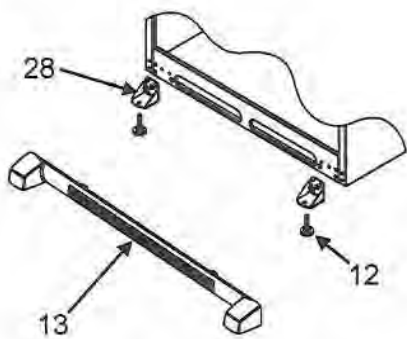

Section: INTERIOR CABINET/FRZ SHELVES/TOE GRILLE

Model: IF36BNDFSF

EF/IF36" Refrigerator

Interior Cabinet/FRZ Shelves/Toe Grille			
Ref #	Whirlpool Part #	Dacor Part #	Description
1	B8381501	102727	Gasket, Drain Tube
2	M0500703	102728	Seal, O Ring
3	D7753903	102729	Funnel, Drain
4	67006406	102730	Screw, Adapter
5	67003485	102731	Cover, Corner (BLK)
6	67001066	102732	Tube, Drain
7	67001067	102733	Clip, Drain Tube
8	A3076901	102734	Plug, Button
9	67004732	102735	Bracket, Drawer Slide, (LT)
	67004733	102736	Bracket, Drawer Slide (RT)
10	67004430	102737	Gear (RT)
11	67006473	102738	Screw, Bracket
12	67003868	102739	Brake, Foot
13	67006375	102740	Grille, Toe (BLK)
	12627302	102741	Clip, Toe Grille
14	67001073	102742	Rail, Shelf Support (CTR)
15	67002489	102743	Rail, Shelf Support (LT/RT)
16	67006360	102744	Screw, CTR Rail
17	67006400	102679	Screw, LT/RT Rail
18	67004988	102746	Basket, FRZ (UPR)
19	67004017	102747	Shaft, Rack
20	67006026	102748	Basket, FRZ (LWR)
21	67004971	102749	Adapter (LT)
	67004972	102750	Adapter,(RT)
22	67004127	102751	Divider Basket (UPR)
23	67006608	102752	Screw, Divider
24	67004429	102753	Gear, (LT)
25	67004812	102754	Divider Basket (LWR)
26	67006913	102755	Slide, Drawer
27	67004728	102756	Cradle Basket (LT)
	67004729	102757	Cradle Basket (RT)
28	67006112	102758	Bracket, Foot Cabinet
	67006491	102759	Screw, Bracket