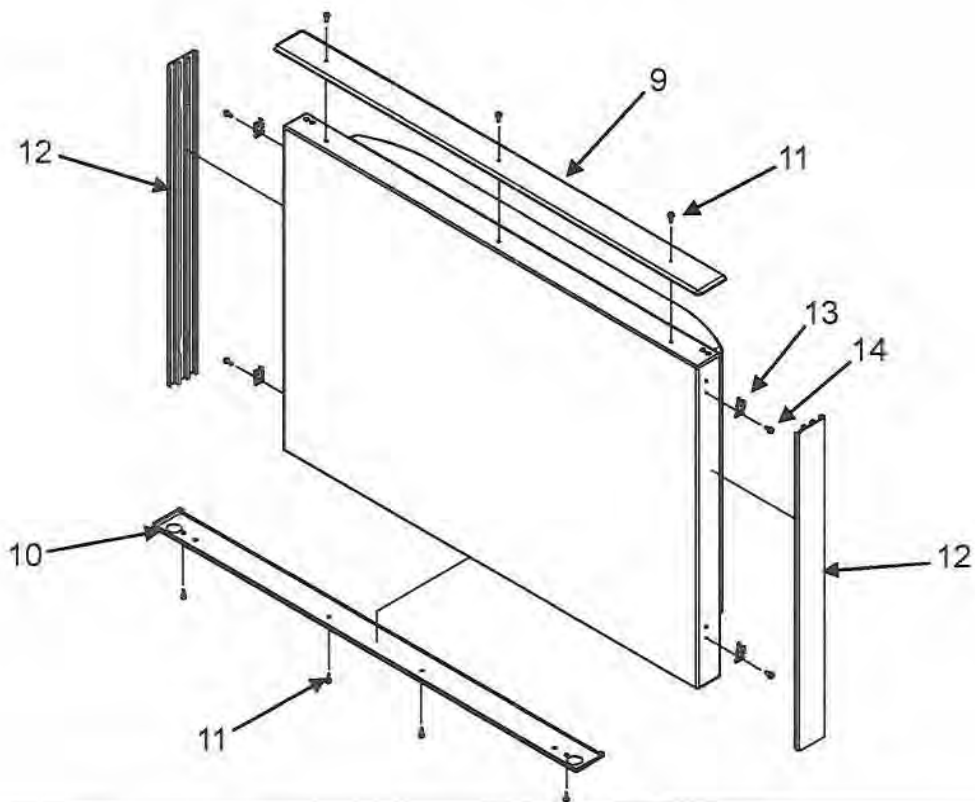

Section: DOOR TRIM

Model: IF36BNDFS

EF/IF36 Refrigerator

Door Trim			
Ref #	Whirlpool #	Dacor #	Description
1	67006279	103577	Trim Left Door (top Stnls)
2	67006629	103578	Trim, Right Door Top Stnls)
3	67006769	103538	Screw, Top Trim
4	67006228	103579	Trim, Left Door Side Stnls)
5	67006513	103580	Trim, Right Door Side Stnls)
6	67006782	103581	Trim, Left Door BTM Stnls
7	67006783	103582	Trim Right Door BTM Stnls
8	67006287	102623	Screw, Bottom Trim
9	67006124	103583	Trim, Frz Door Top-Stnls
10	67006122	103584	Trim, Frz Door BTM-Stnls
11	67006769	103578	Screw, Trim
12	67006784	103585	Trim, FRZ Door Side Stnls
13	67002451	103524	Clip
14	67006767	103523	Screw, Clip
15	67005698	103523	Extension, Door (blk)
16	67006415	102715	Screw Extension
17	67005699	103589	Clip, Vert Trim
18	67006767	103523	Screw Clip

Section: LEFT REFRIGERATOR DOOR

Model: IF36BNDFS

EF/IF36" Refrigerator

Left Refrigerator Door			
Ref #	Whirlpool Part #	Dacor Part #	Description
1	67006590	700824	Door Assy, LT Ref Foam (Stnls)
2	67006287	102623	Screw, Door Stop
3	67003547	102639	Gasket, French Door
4	12566603ED	102625	Hinge, Top (Black)
5	12684201B	102626	Cover, Top Hinge (LT-BLK)
6	67006303	102627	Screw, Top Hinge
7	67006276	102628	Stop, Door (BLK)
8	67006521	102665	Screw, Hinge Cover
9	67004838	102630	Plug, Vent (BLK)
10	67003264	102631	Vert Mullion Assy (BLK)
	67006786	102632	Screw, Mullion
11	12579702	102633	Shim, Top Hinge
12	12395501B	102634	Bushing, Top Door (BLK)
13	67003405	102635	Block, Pivot
	67006626	102636	Screw, Pivot Block
14	67002721	102637	Bushing, Bottom Door (BLK)