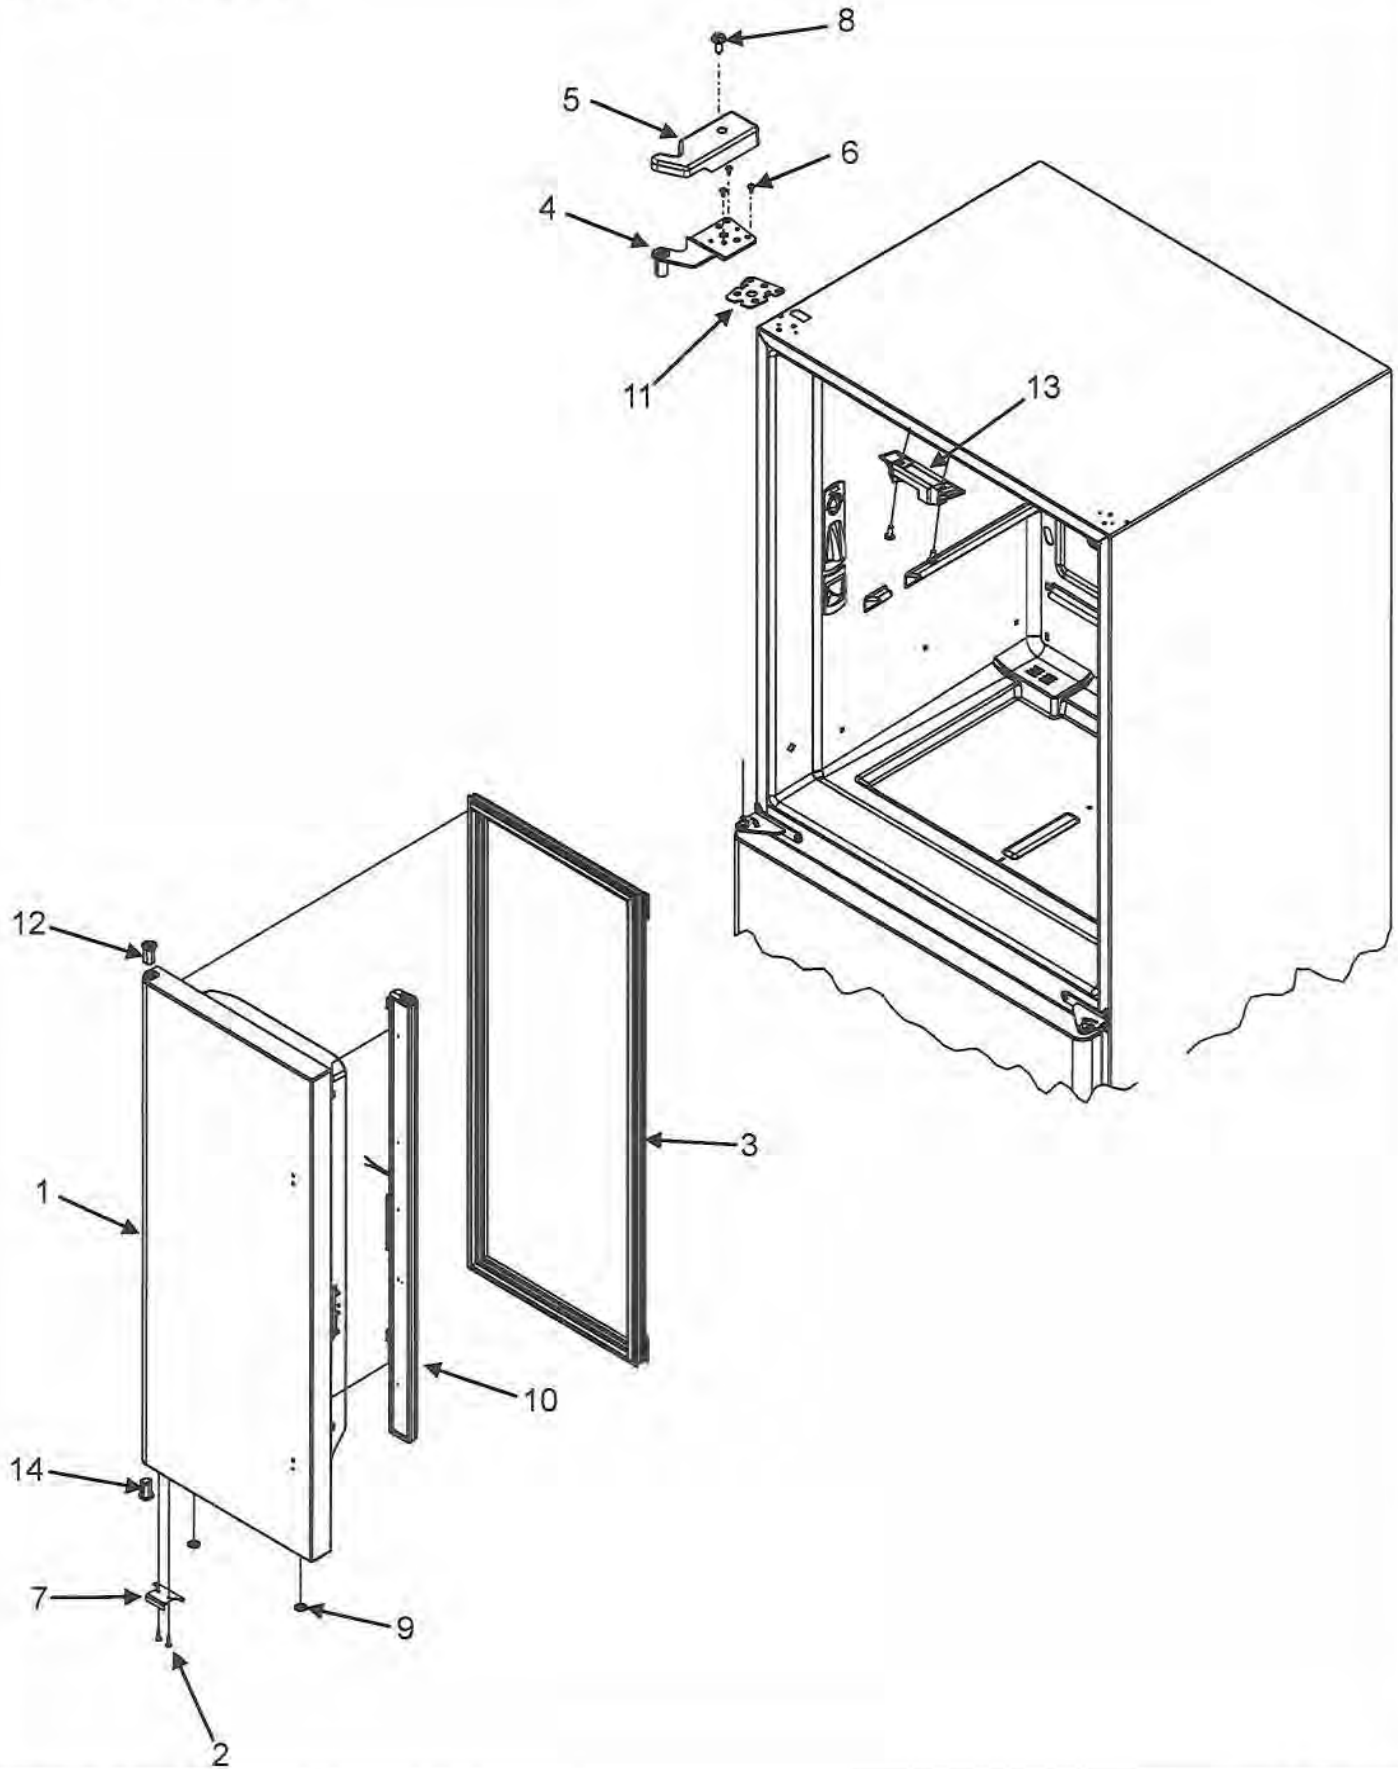

Section: DOOR TRIM

Model: IF36BNDFS

EF/IF36 Refrigerator

Door Trim			
Ref #	Whirlpool #	Dacor #	Description
1	67006279	103577	Trim Left Door (top Stnls)
2	67006629	103578	Trim, Right Door Top Stnls)
3	67006769	103538	Screw, Top Trim
4	67006228	103579	Trim, Left Door Side Stnls)
5	67006513	103580	Trim, Right Door Side Stnls)
6	67006782	103581	Trim, Left Door BTM Stnls
7	67006783	103582	Trim Right Door BTM Stnls
8	67006287	102623	Screw, Bottom Trim
9	67006124	103583	Trim, Frz Door Top-Stnls
10	67006122	103584	Trim, Frz Door BTM-Stnls
11	67006769	103578	Screw, Trim
12	67006784	103585	Trim, FRZ Door Side Stnls
13	67002451	103524	Clip
14	67006767	103523	Screw, Clip
15	67005698	103523	Extension, Door (blk)
16	67006415	102715	Screw Extension
17	67005699	103589	Clip, Vert Trim
18	67006767	103523	Screw Clip

Section: LEFT REFRIGERATOR DOOR

Model: IF36BNDFS

EF/IF36" Refrigerator

Left Refrigerator Door			
Ref #	Whirlpool Part #	Dacor Part #	Description
1	67006590	700824	Door Assy, LT Ref Foam (Stnls)
2	67006287	102623	Screw, Door Stop
3	67003547	102639	Gasket, French Door
4	12566603ED	102625	Hinge, Top (Black)
5	12684201B	102626	Cover, Top Hinge (LT-BLK)
6	67006303	102627	Screw, Top Hinge
7	67006276	102628	Stop, Door (BLK)
8	67006521	102665	Screw, Hinge Cover
9	67004838	102630	Plug, Vent (BLK)
10	67003264	102631	Vert Mullion Assy (BLK)
	67006786	102632	Screw, Mullion
11	12579702	102633	Shim, Top Hinge
12	12395501B	102634	Bushing, Top Door (BLK)
13	67003405	102635	Block, Pivot
	67006626	102636	Screw, Pivot Block
14	67002721	102637	Bushing, Bottom Door (BLK)