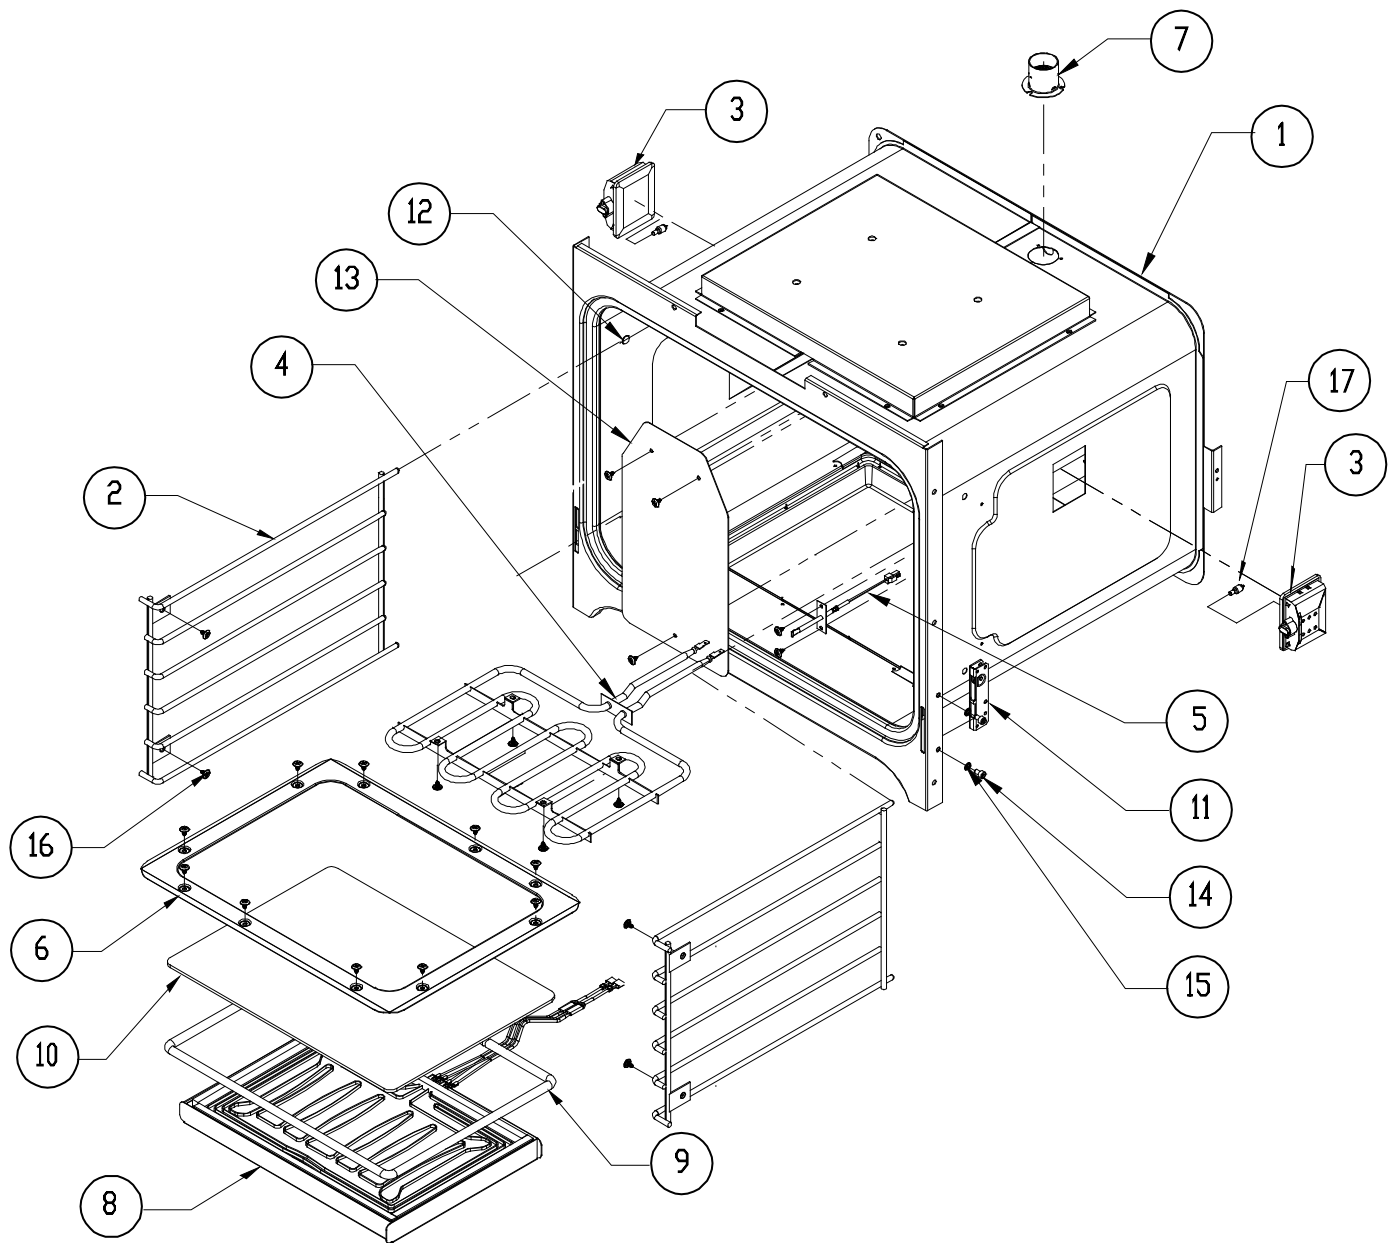

EORS/MORS227/230 Lower Oven Assembly

Item	Part # 27/30	Description
1	Non-Replaceable	Oven Cell
2	82650¹	Support Rack
3	92398	Light Assy
4	700713	Broil Assy
5	72752	Temp Sensor
6	101914BP³	Bake Frame
7	72755	Smoke Eliminator
8	700531	Bake Assy
9	101722	Bake Glass Gasket
10	101723	Ceran Bake Glass

Item	Part # 27/30	Description
11	82851²	Hinge Receptacle
12	102468	Plug, Probe
13	26545BP	Cover, Convection Motor
14	83553	Socket Head, Machine Screw
15	83340	#10 Lock Washer
16	83534	Screw, Wafer HD, #8 x 3/8"
17	100429	Halogen Bulb

¹Rack support kit # 701038 include 2 rack supports and 4 screws.

²Kit # 701039 includes 2 hinge receptacles.

³Kit # 701040 includes bake frame and 10 screws.