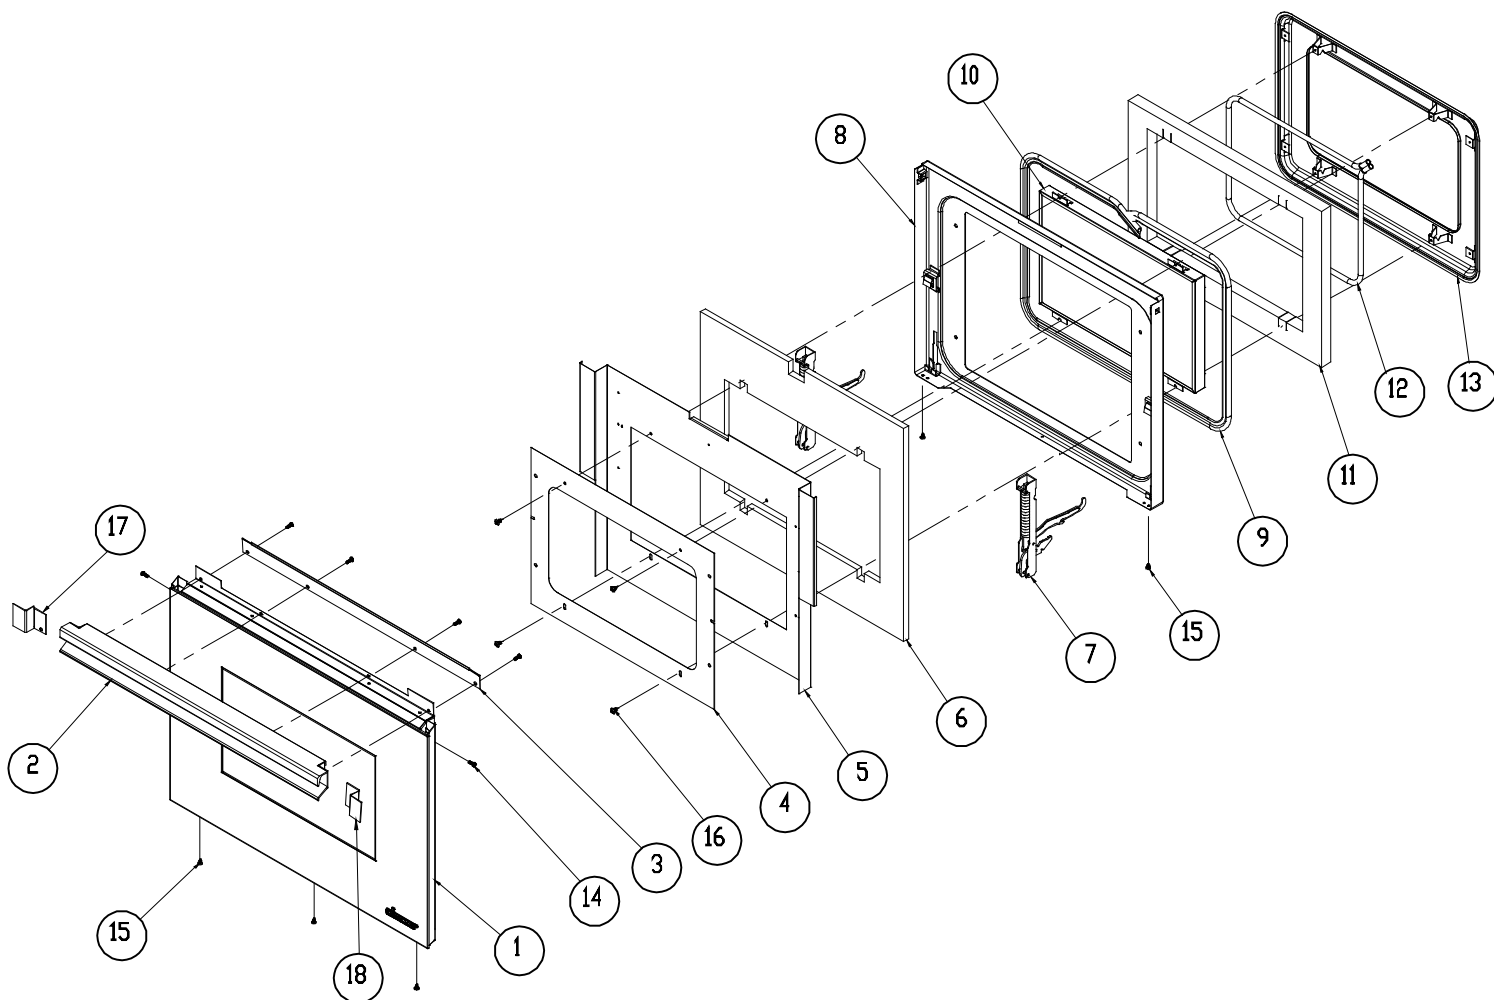

MOR27 Door Assembly, Stainless Steel

Item	Part #	Description
1	700954¹	Assy, Door, Glass Frame w/Logo¹
2	102212S	Door, Handle 27"
3	36393-01B	Handle Backing Panel
4	36377BP	Window Mask
5	36619	Heat Shield, 27" Door
6	80212	Insulation, 27" Outer Liner
7	701034³	Hinge Kit³
8	86744	Kit, Door Liner, 27"
9	72016	Oven Door Gasket
10	72148	Window Pack
11	80206	Insulation Inner Door

Item	Part #	Description
12	100073	Window Pack Gasket
13	27727BP	Assy, Inner Liner, 27" Door
14	83336²	Screw, Phil, #8-32 x 1/2", Black²
15	83263²	Screw, Phil, #8 x 3/8" Black²
16	83499²	Screw, Phil, #10 x 1/2", Black²
17	103732-02	End Cap, Left
18	103732-01	End Cap, Right
-	83618	Door Bumper (not shown)

¹Part # 700954 includes door front with outer glass, Dacor logo, edge trim and rubber bumpers installed.

²Screw kit # 701036 includes the following screws: two 10-32 x .625, four #8 x 5/8, nine #8 x 3/8, two 8-32 x 1/2 and eight #10 x 1/2.

³Kit # 701034 includes two hinges.