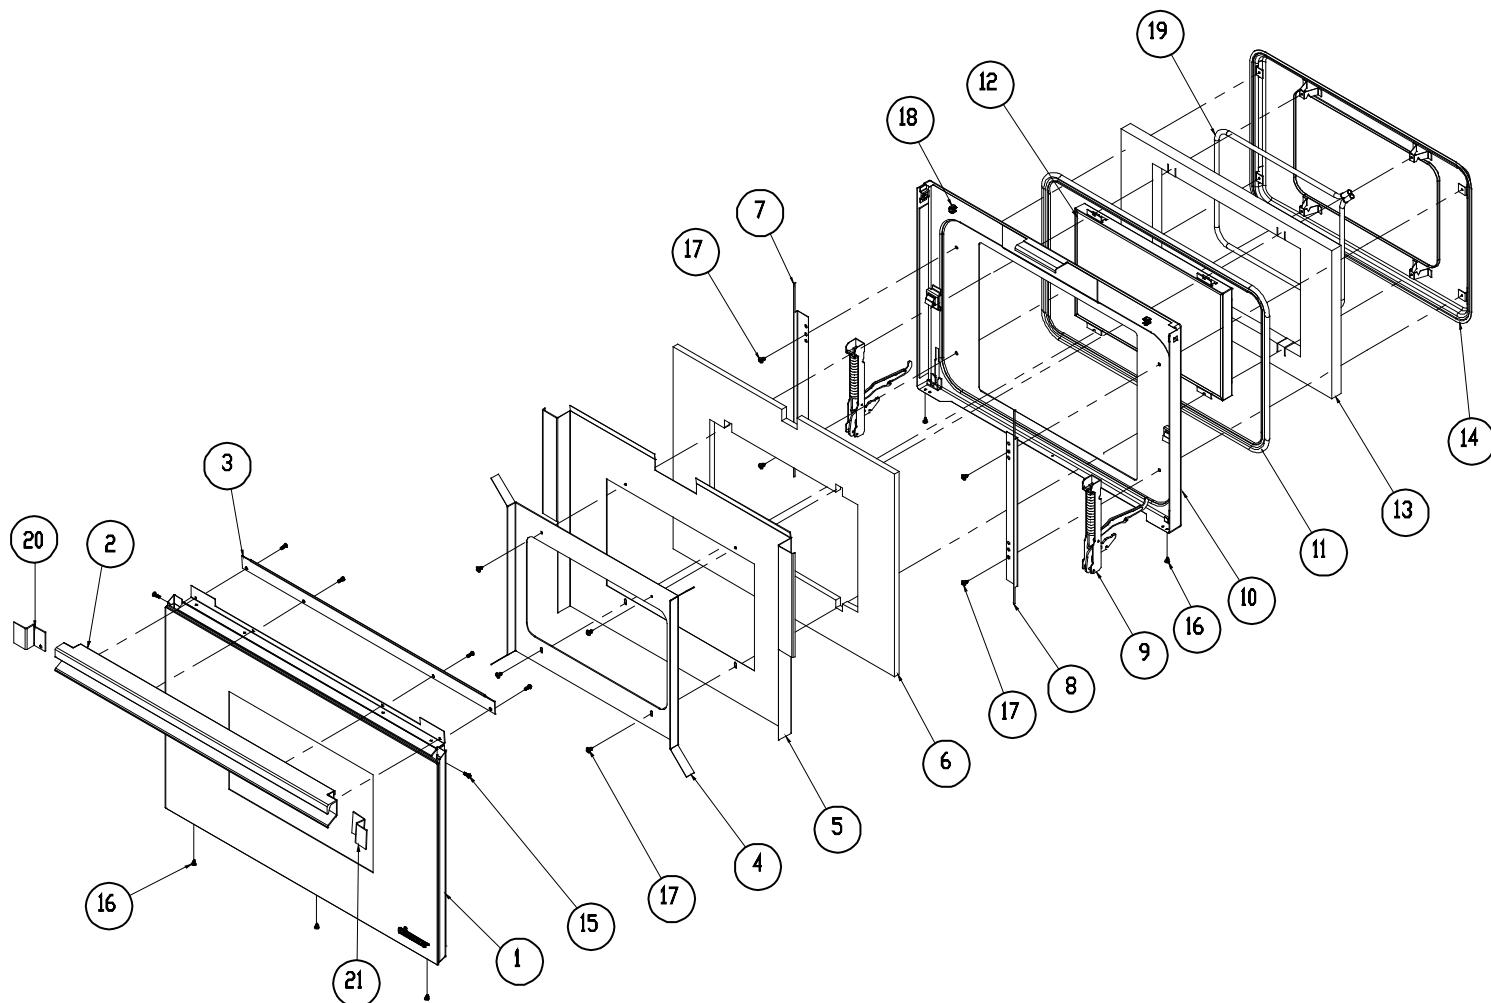

MOR30 Door Assembly, Stainless Steel

Item	Part #	Description
1	700952¹	Assy, Door Glass Frame w/Logo¹
2	102211S	Door, Handle 30"
3	36394-01B	Handle Backing Panel
4	102436B	Window Heat Shield
5	102157	Heat Shield, 30"
6	80213	Outer Door Liner Insulation
7	36617⁴	Side Shield, Left⁴
8	36618⁴	Side Shield, Right⁴
9	701035³	Hinge Kit³
10	700653BP⁴	Outer Door Liner⁴
11	72020	Gasket, 30" Oven Door
12	72148	Window Pack
13	80207	Door Insulation

Item	Part #	Description
14	27728BP	Assy, Inner Liner, 30" Door
15	83336²	Screw, Phil Pan, #8-32 x 1/2", Black
16	83263²	Screw, Phil TRS, #8 x 3/8", Black
17	83499	Screw, Phil, #10 x 1/2", Black
18	83418	Retainer Nut
19	100073	Window Pack Gasket
20	103732-02	End Cap, Left
21	103732-01	End Cap, Right
-	83618	Door Bumper (not shown)

¹Part # 701952 includes door front with side trims, outer glass, rubber bumpers and Dacor logo installed.

²Screw kit # 701036 includes the following screws: two 10-32 x .625, four #8 x 5/8, nine #8 x 3/8, two 8-32 x 1/2 and eight #10 x 1/2.

³Hinge kit # 701035 includes 2 hinges.

⁴Kit # 701037 includes items 7, 8 and 10.