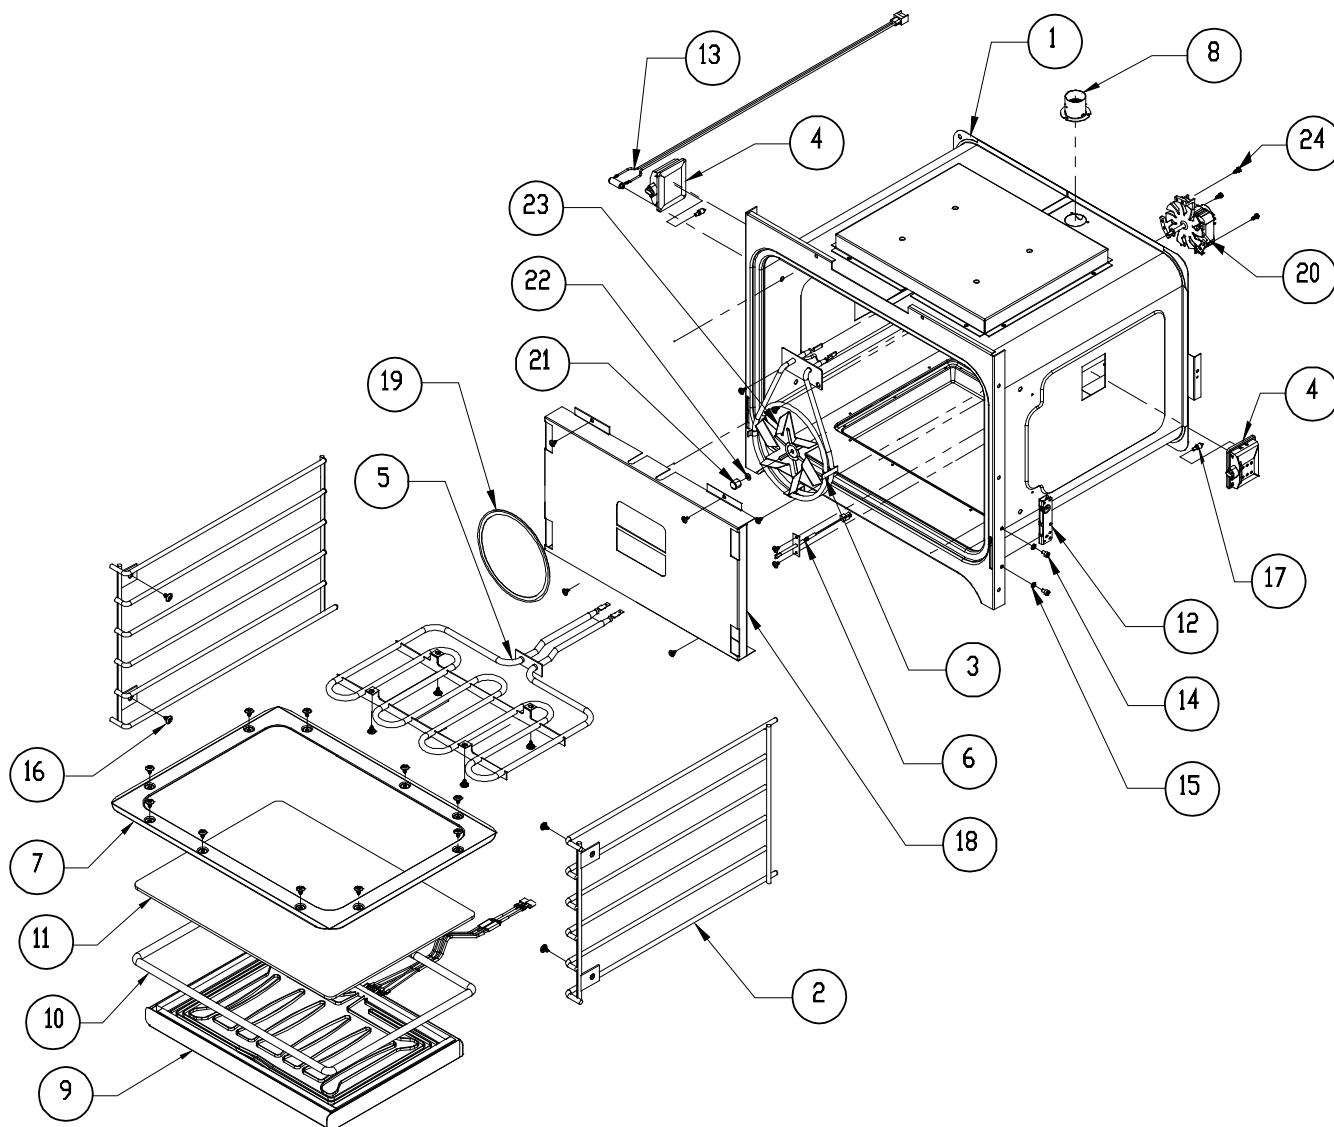

EORS/MORS127/130/227/230 Upper Oven Assembly

Item	Part # 27/30	Description
1	Non-Replaceable	Oven Cell
2	82650¹	Support Rack
3	82377⁵	Convection Element
4	92398	Halogen Light Assy
5	700713	Broil Assy
6	72752	Temperature Sensor
7	101914BP³	Bake Frame
8	72755	Smoke Eliminator
9	700531	Bake Assy
10	101722	Gasket, Bake Glass
11	101723	Bake Glass
12	82851²	Hinge Receptacle
13	72717⁶	Meat Probe Socket
14	83553	Socket Head, Machine Screw
15	83340	#10 Lock Washer

Item	Part # 27/30	Description
16	83534	Screw, Wafer HD, #8 x 3/8"
17	100429	Halogen Bulb
18	36486BP | 36487BP	Convection Baffle 27", 30"
19	82891	Convection Filter
20	82647	Convection Motor
21	102137^{4, 5}	Convection Fan Hex nut
22	102136^{4, 5}	Washer, Convection Fan
23	101511^{4, 5}	Convection Fan Blade
24	83379	Screw, HWH, #8 x 1/2"
¹Rack support kit # 701038 include 2 rack supports and 4 screws.		
²Kit # 701039 includes two hinge receptacles.		
³Kit # 701040 includes bake frame and 10 screws.		
⁴Kit # 701041 includes items 21, 22 and 23.		
⁵Kit # 701042 includes items 3, 21, 22 and 23.		
⁶Kit # 701043 includes meat probe socket and meat probe.