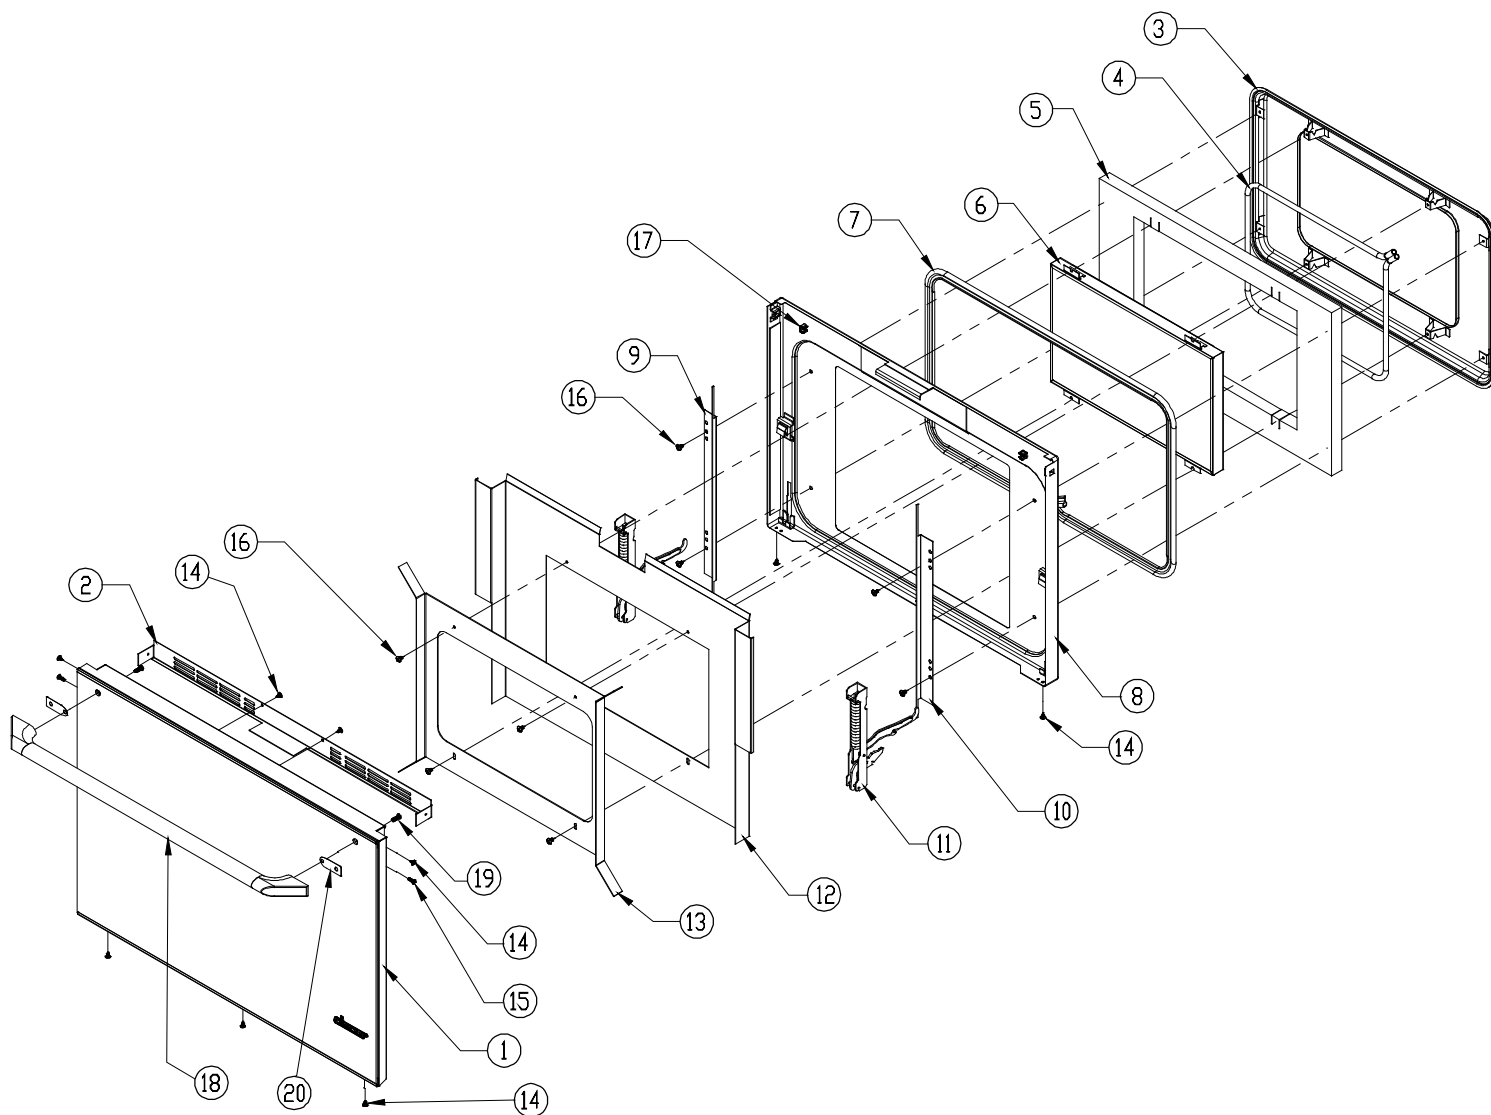

EOR30 Door Assembly, Black

Item	Part #	Description
1	701206¹	Assy, Door Glass Frame w/Logo¹
2	102437B	Door Grill
3	27728BP	Assy, Inner Liner
4	100073	Gasket, Window Pack
5	80207	Insulation, Inner Door
6	72148	Window Pack
7	72020	Gasket, 30" Oven Door
8	700653BP³	Outer Liner³
9	36617³	Side Shield, Left³
10	36618³	Side Shield, Right³
11	701035⁴	Hinge Kit⁴
12	102157	Heat Shield, 30" Door
13	102436B	Heat Shield, Window

Item	Part #	Description
14	83263²	Screw, Phil, #8 x 3/8" Black²
15	83336²	Screw, Phil, Binding²
16	83499²	Screw, Phil, #10 x 1/2" Black²
17	83418	Nut, Retainer
18	13659-019	Asy, Door Handle, 30" Black
19	100385	Screw, #10-32 x .625
20	92008	Spacer, Door Handle
-	83618	Door Bumper (not shown)
¹Part # 700206 includes door front with outer glass, Dacor logo and rubber bumpers installed. Also include 2 door handle washers.		
²Screw kit # 701036 includes the following screws: two 10-32 x .625, four #8 x 5/8, nine #8 x 3/8, two 8-32 x 1/2 and eight #10 x 1/2.		
³Kit # 701037 includes items 8, 9 and 10.		
⁴Hinge kit # 701035 includes 2 hinges