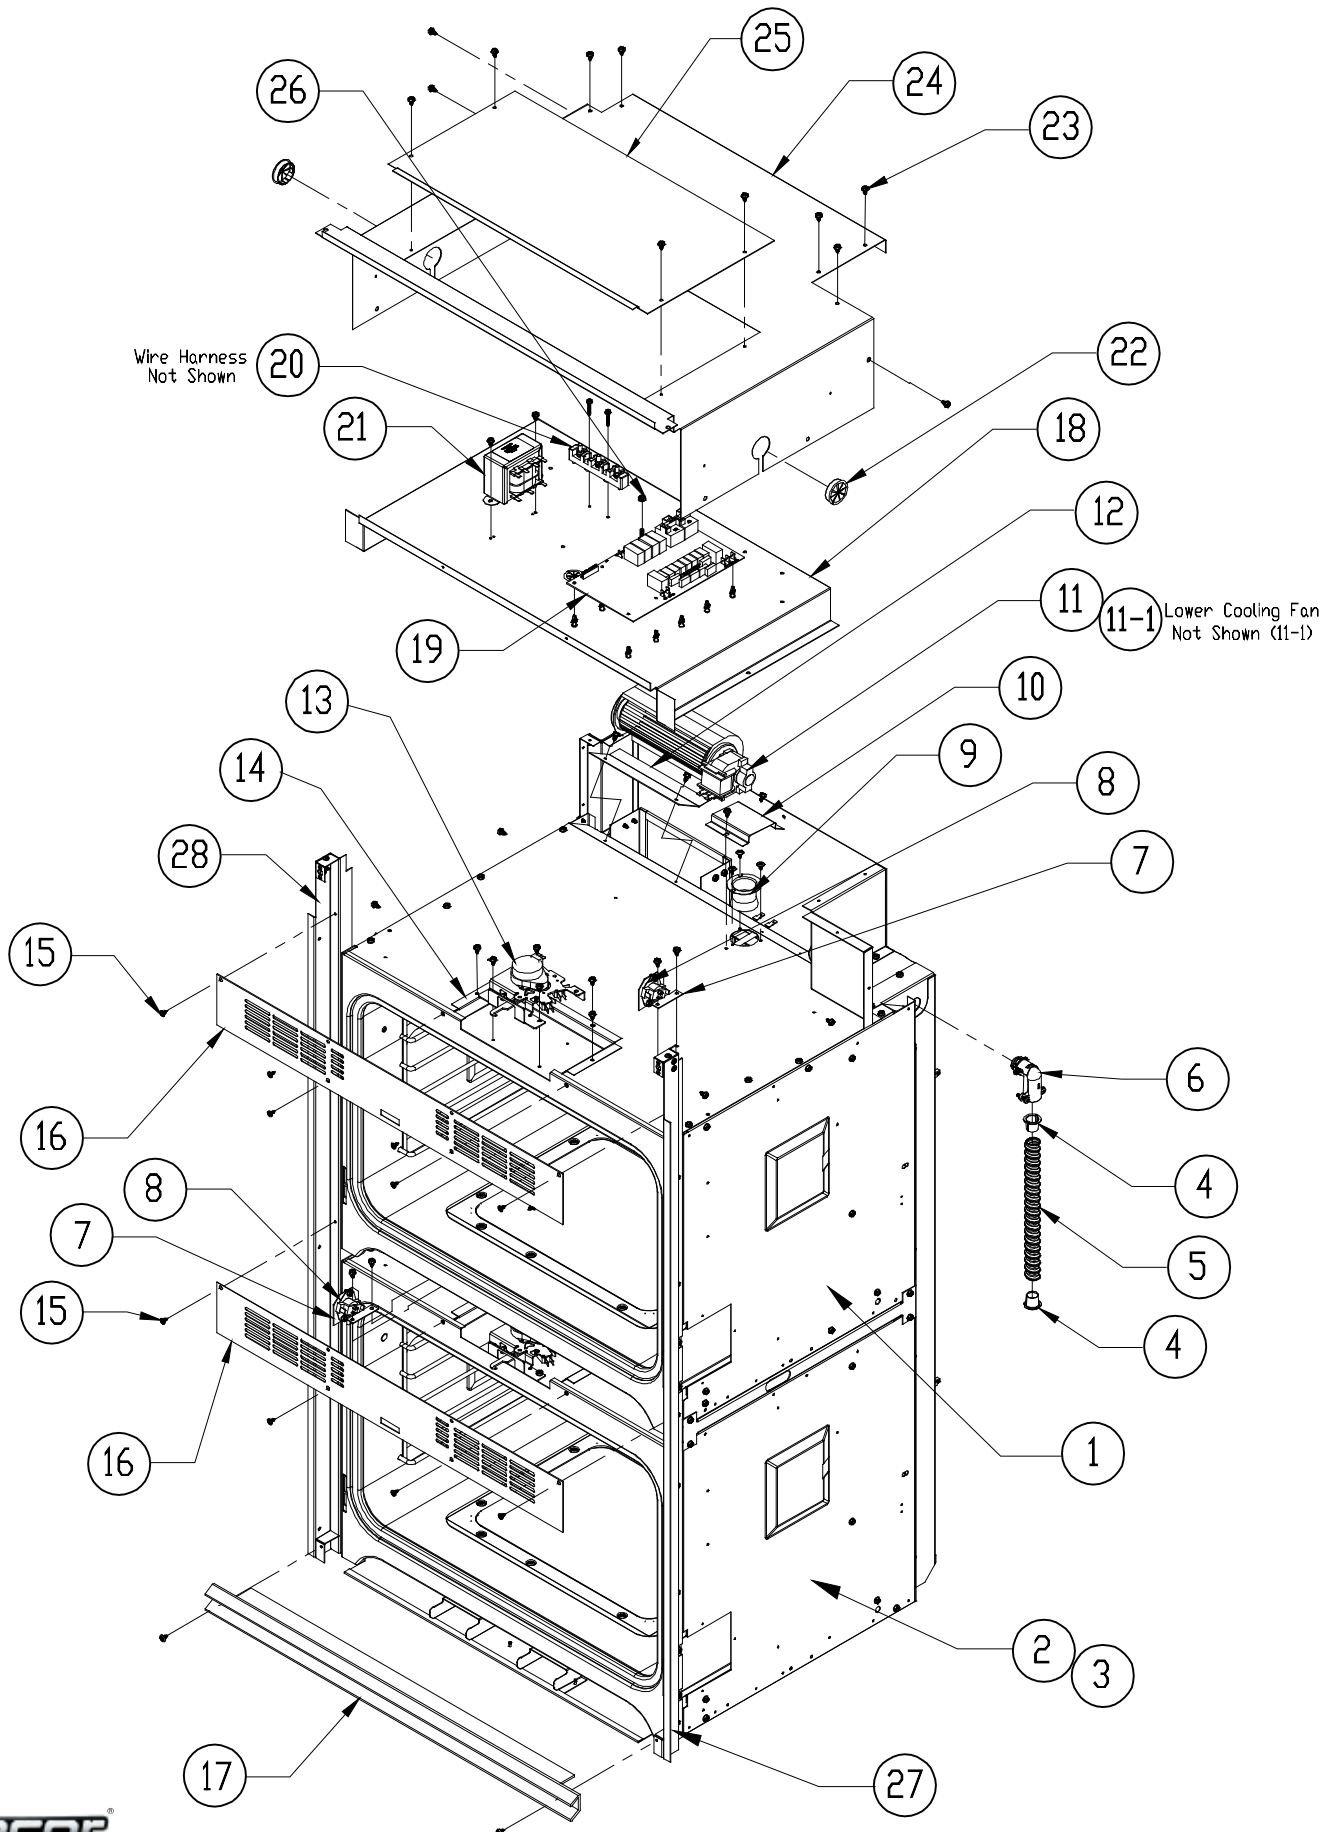

EOR/MOR Double Oven Assembly

EOR/MOR Double Oven Assembly

Item	EORS/ MORS227	EORD/ MORD227	EORS/ MORS230	EORD/ MORD230	Description
1	700620-01¹	700620-01¹	700619-01¹	700619-01¹	Assy, Oven Case w/ Convection and Probe*
2	N/A	700620-02¹	N/A	700619-02¹	Assy, Oven Case w/ Convection, No Probe*
3	N/A	700620-03¹	N/A	700619-03*	Assy, Oven Case w/o Convection, No Probe*
4	83133	83133	83133	83133	Bushing, 1/2" Red
5	26420	26420	26420	26420	Conduit, 1/2" Flex
6	82195	82195	82195	82195	1/2" 90⁰ Degree Connector
7	36276	36276	36276	36276	Bracket, Hi Limit Switch
8	62775	62775	62775	62775	High Limit Switch
9	100682	100682	100682	100682	Smoke Eliminator, Top
10	46320	46320	46320	46320	Duct, Smoke Eliminator
11	82986	82986	82986	82986	Cooling Fan, Upper
11-1	102334	102334	102334	102334	Cooling Fan, Lower
12	102387	102387	102387	102387	Fan, Duct Spacer
13	100090	100090	100090	100090	Latch
14	100292	100292	100292	100292	Latch Plate
15	83263	83263	83263	83263	Screw, Phil, #8 x 3/8", Black Zinc
16	36830B	36830B	36829B	36829B	Intake Grill
17	82990S	82990S	82229S	82229S	Exhaust Grill
18	700914	700914	102381	102381	Sub-chassis
19	102380	102380	102380	102380	Relay Board
20	700723	700724	700723	700724	Wire Harness (not shown)
21	100832	100832	100832	100832	Transformer
22	92191-03	92191-03	92191-03	92191-03	Bushing, Split 1.375
23	83023	83023	83023	83023	Screw, Slot HWH, #10 x 3/8"
24	103489	103489	102382	102382	Top Cover
25	36318	36318	36318	36318	Service Panel, Top Cover
26	83009	83009	83009	83009	Nut, Keps #10-24 (ground)
27	27666B	27666B	27666B	27666B	Trim, Post, Right, Double
28	27667B	27667B	27667B	27667B	Trim, Post, Left, Double
¹With manager's approval only