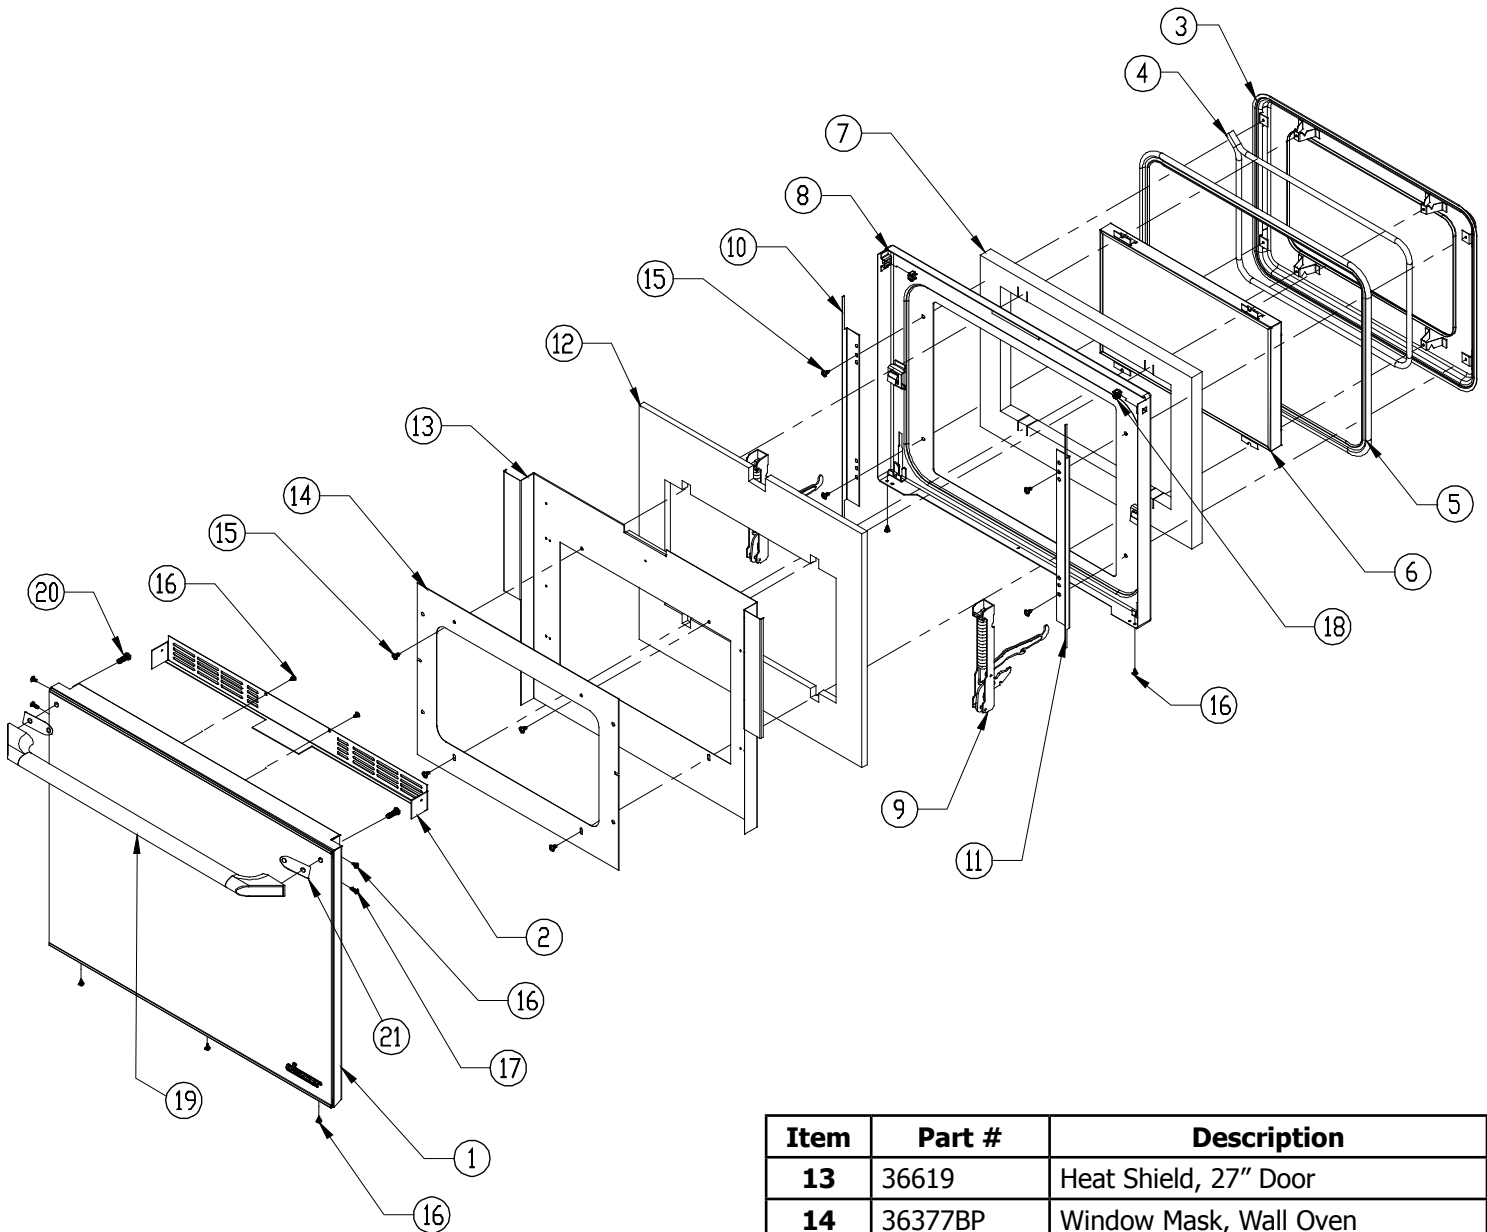

EOR27 Door Assembly, Black

Item	Part #	Description
1	701204³	Assy, Door Glass Frame w/Logo³
2	103622B	Door Grill
3	27727BP	Assy, Inner Liner
4	100073	Gasket, Window Pack
5	72016	Oven Door Gasket
6	72148	Window Pack
7	80206	Insulation, Inner Door
8	27425BP	Outer Liner, 27" Door
9	701034¹	Hinge Kit¹
10	36618	Side Shield, Right
11	36617	Side Shield, Left
12	80212	Insulation, 27" Outer Liner

Item	Part #	Description
13	36619	Heat Shield, 27" Door
14	36377BP	Window Mask, Wall Oven
15	83499²	Screw, Phil, #10 x 1/2" Black²
16	83263²	Screw, Phil, #8 x 3/8" Black²
17	83336²	Screw, Phil, Binding²
18	83418	Nut, Retainer
19	13659-020	Assy, Door Handle, 27" Black
20	100385	Screw, #10-32 x .625
21	92008	Spacer, Door Handle
-	83618	Door Bumper (not shown)
¹Kit # 701034 includes two hinges.		
²Screw kit # 701036 includes the following screws: two 10-32 x .625, four #8 x 5/8, nine #8 x 3/8, two 8-32 x 1/2 and eight #10 x 1/2.		
³Part # 701204 includes door front with outer glass, Dacor logo and rubber bumpers installed.