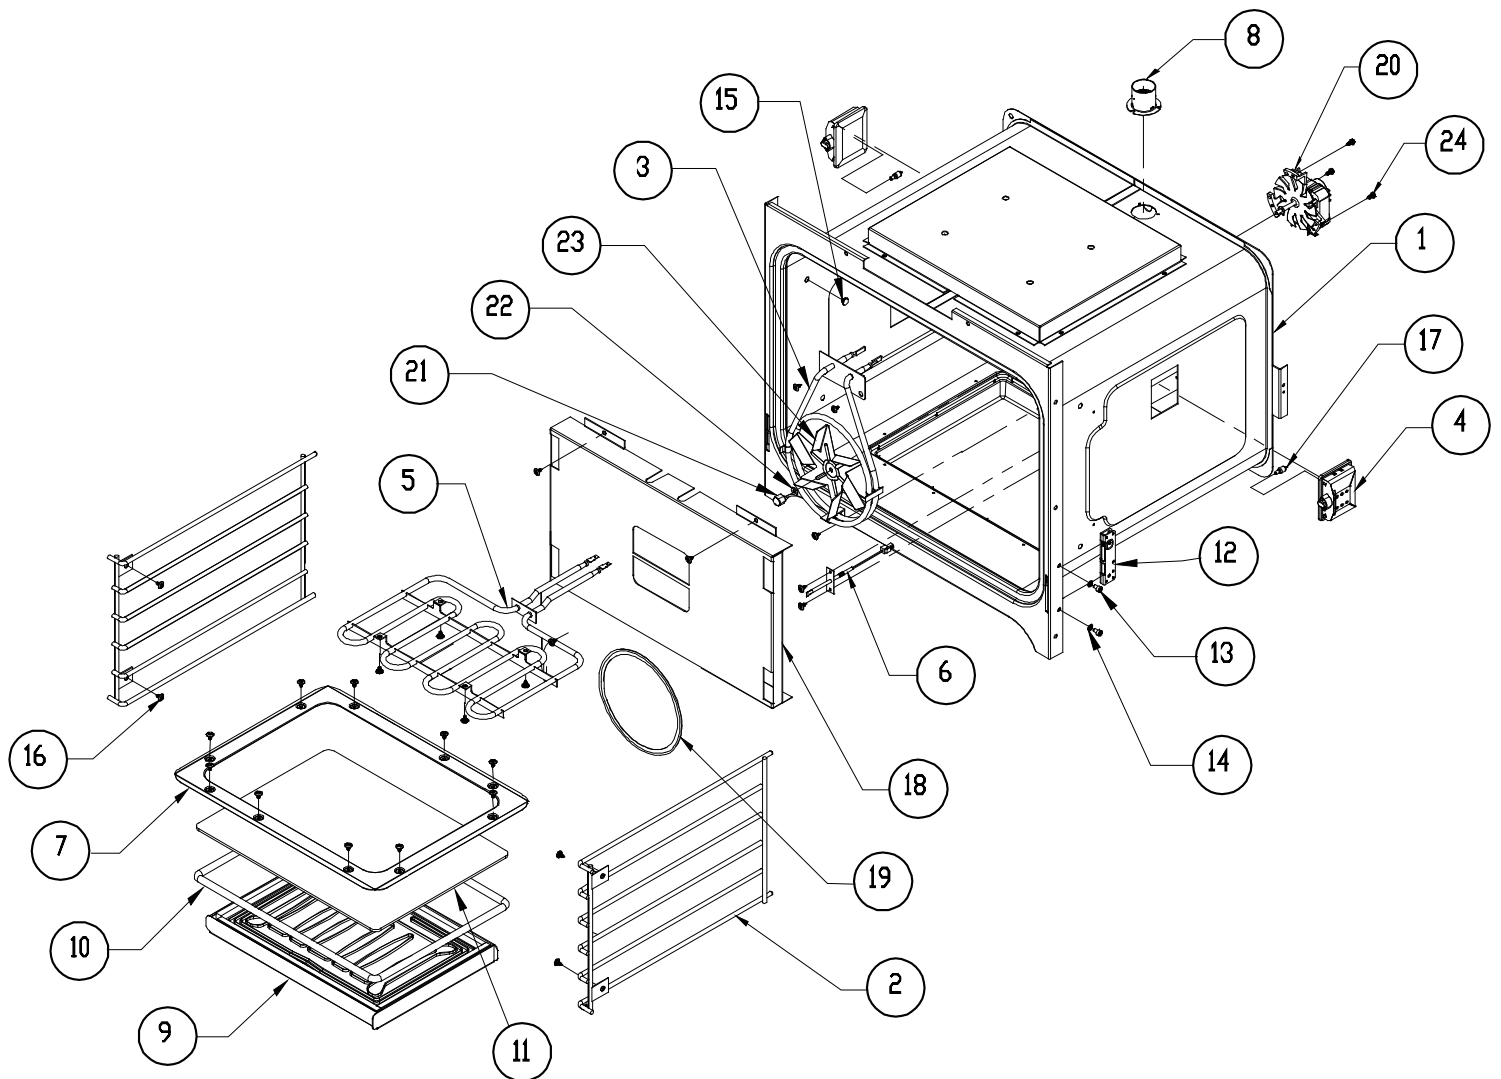

EORD/MORD227/230 Lower Oven Assembly

Item	Part # 27/30	Description
1	Non-Replaceable	Oven Cell
2	82650¹	Support Rack
3	82377⁵	Convection Element
4	92398	Halogen Light Assy
5	700713	Broil Assy
6	72752	Temperature Sensor
7	101914BP³	Bake Frame
8	72755	Smoke Eliminator
9	700531	Bake Assy
10	101722	Bake Glass Gasket
11	101723	Ceran Bake Glass
12	82851²	Hinge Receptacle
13	83553	Socket Head Machine Screw
14	83340	#10 Lock Washer
15	102468	Plug, Probe

Item	Part # 27/30	Description
16	83534	Screw, Wafer HD, #8 x 3/8"
17	100429	Halogen Bulb
18	36486BP | 36487BP	Convection Baffle 27", 30"
19	82891	Convection Filter
20	82647	Convection Motor
21	102137^{4, 5}	Hex Nut Convection Fan
22	102136^{4, 5}	Washer, Conv Fan
23	101511^{4, 5}	Convection Fan Blade
24	83379	Screw, HWH, #8 x 1/2"
¹Rack support kit # 701038 include 2 rack supports and 4 screws.		
²Kit # 701039 includes two hinge receptacles.		
³Kit # 701040 includes bake frame and 10 screws.		
⁴Kit # 701041 includes items 21, 22 and 23.		
⁵Kit # 701042 includes items 3, 21, 22 and 23.