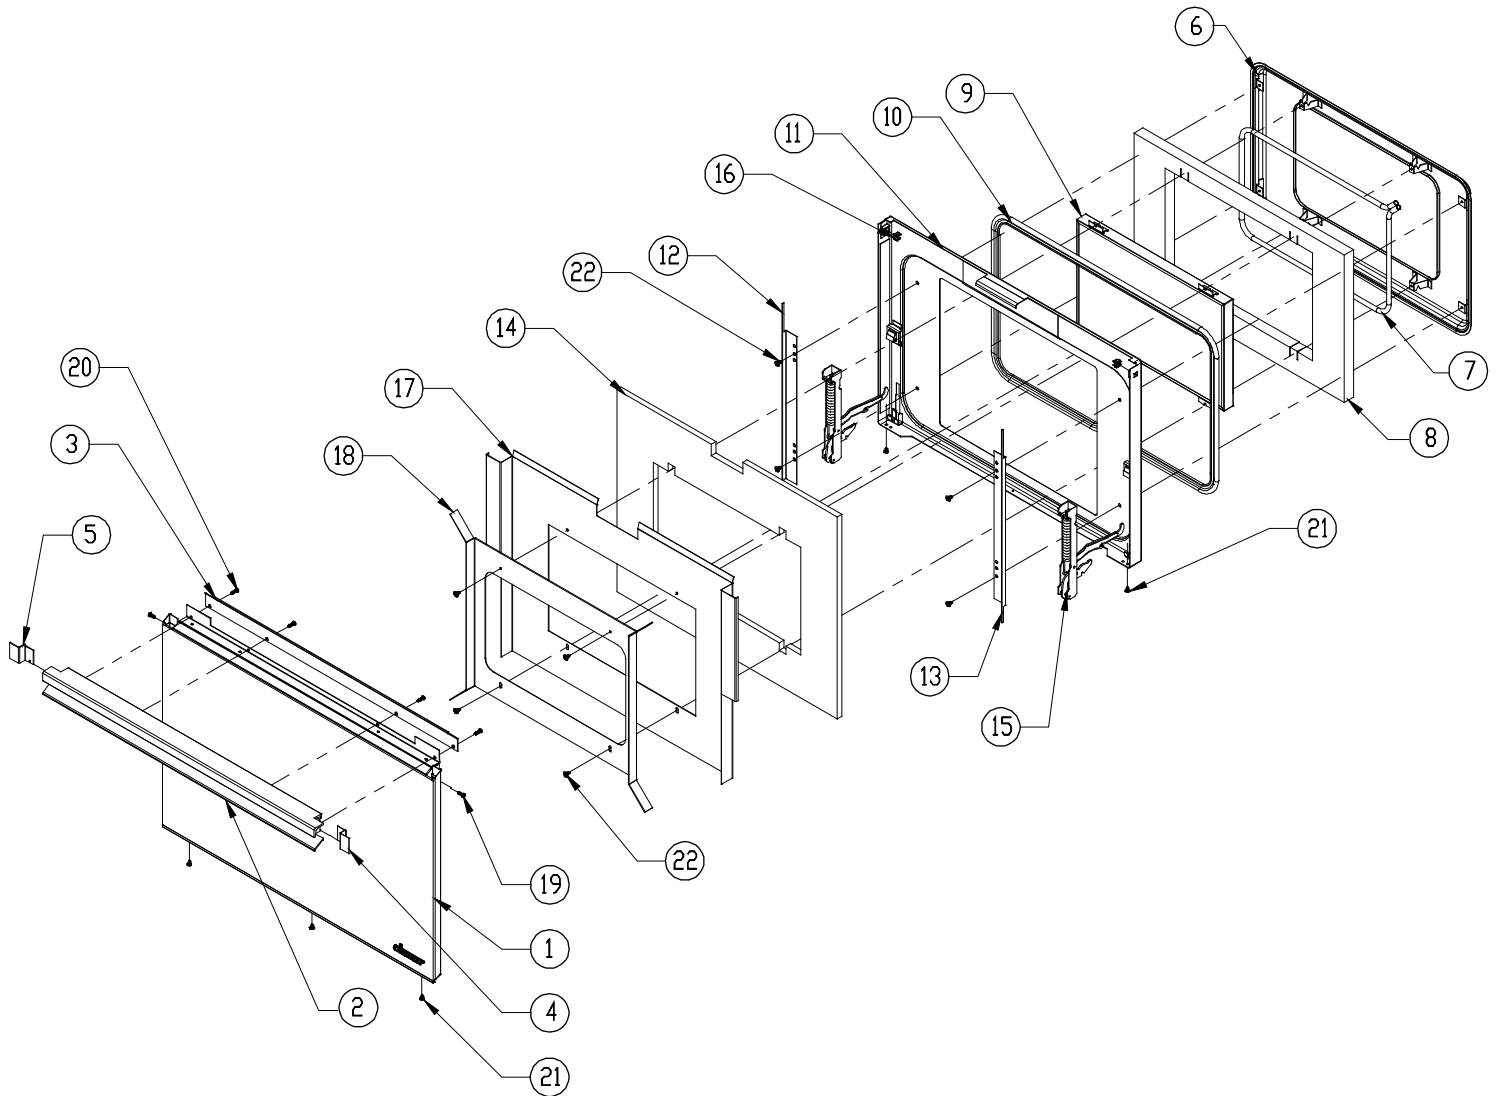

MOR30 Door Assembly, Black

Item	Part #	Description
1	701203¹	Asy, Door Glass Frame w/Logo¹
2	102211BG	Door, Handle 30"
3	36394-01B	Handle Backing Panel
4	103732-01BG	End Cap, RH, Millennium
5	103732-02BG	End Cap, RH, Millennium
6	27728BP	Asy, Inner Liner
7	100073	Gasket, Window Pack
8	80207	Insulation, Door
9	72148	Window Pack
10	72020	Gasket, 30" Oven Door
11	700653BP³	Outer Liner³
12	36618³	Side Shield, RH³
13	36617³	Side Shield, LH³
14	80213	Insulation, 30" Outer Liner

Item	Part #	Description
15	701035⁴	Hinge Kit⁴
16	83418	Nut, Retainer
17	102157	Heat Shield, 30" Door
18	102436B	Heat Shield, Window
19	83336²	Screw, Phil, Binding²
20	83042	Screw, Phil, #8 x 5/8"
21	83263²	Screw, Phil, #8 x 3/8" Black²
22	83499²	Screw, Phil, #10 x 1/2" Black²
-	83618	Door Bumper (Not Shown)

¹Part # 701203 includes door frame with side trims, outer glass and Dacor logo installed.

²Screw kit # 701036 includes the following screws: two 10-32 x .625, four #8 x 5/8, nine #8 x 3/8, two 8-32 x 1/2 and eight #10 x 1/2.

³Kit # 701037 includes items 11, 12 and 13.

⁴Hinge kit # 701035 includes 2 hinges.