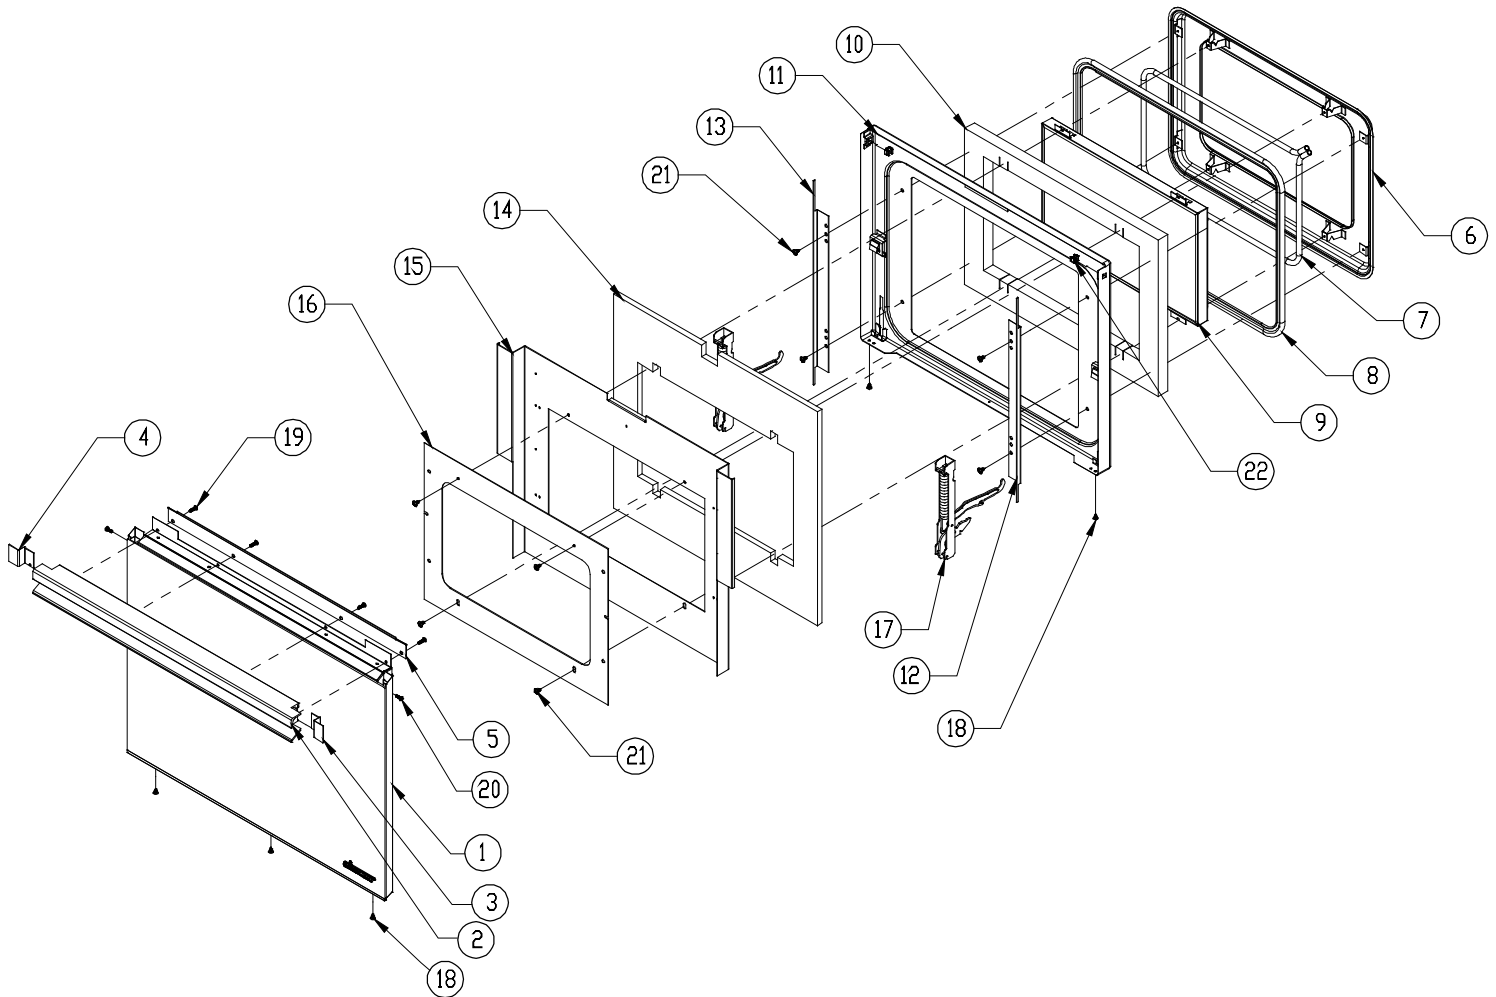

MOR27 Door Assembly, Black

Item	Part #	Description
1	701205¹	Asy, Door Glass Frame w/Logo¹
2	102212BG	Door Handle, 27" Black
3	103732-01BG	End Cap, RH, Millennium
4	103732-02BG	End Cap, LH, Millennium
5	36393-01B	Handle Backing Panel
6	27727BP	Asy, Inner Door
7	100073	Gasket, Window Pack
8	72016	Gasket, 27" Oven Door
9	72148	Window Pack
10	80206	Insulation, Inner Door
11	27425BP	Outer Liner, 27" Door
12	36617	Side Shield, Left
13	36618	Side Shield, Right

Item	Part #	Description
14	80212	Insulation, 27" Outer Liner
15	36619	Heat Shield, 27" Door
16	36377BP	Window Mask, Wall Oven
17	701034³	Hinge Kit³
18	83263²	Screw, Phil, #8 x 3/8" Black²
19	83042	Screw, Phil, #8 x 5/8"
20	83336²	Screw, Phil, Binding²
21	83499²	Screw, Phil, #10 x 1/2" Black²
22	83418	Nut, Retainer
-	83618	Door Bumper (Not Shown)

¹Part # 701205 includes door frame with side trims, outer glass and Dacor logo installed.

²Screw kit # 701036 includes the following screws: two 10-32 x .625, four #8 x 5/8, nine #8 x 3/8, two 8-32 x 1/2 and eight #10 x 1/2.

³Kit # 701034 includes two hinges.