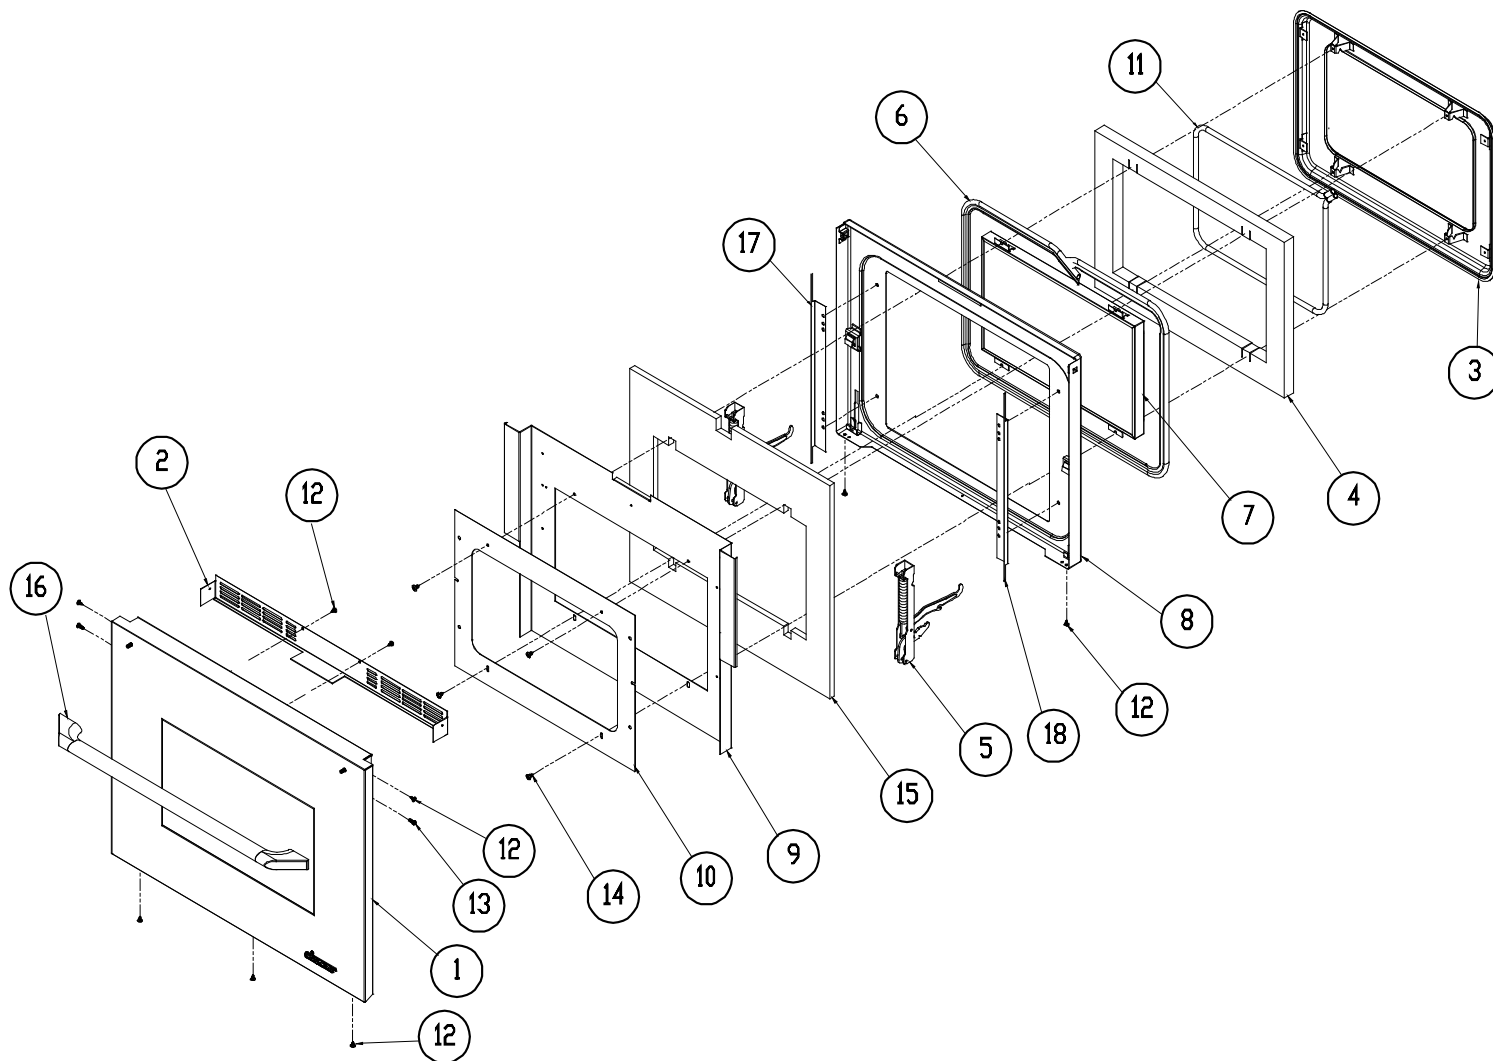

The Life of the Kitchen.®

PARTS CATALOG

EOR/MOR 27 and 30 Inch Wall Ovens

Page	Description
2	EOR27 Door Assembly, Stainless Steel
3	EOR27 Door Assembly, Black
4	EOR30 Door Assembly, Stainless Steel
5	EOR30 Door Assembly, Black
6	MOR27 Door Assembly, Stainless Steel
7	MOR27 Door Assembly, Black
8	MOR30 Door Assembly, Stainless Steel
9	MOR30 Door Assembly, Black
10	EOR/MOR Single Oven Assembly
12	EOR/MOR Double Oven Assembly
14	EORD/MORD227/230 Lower Oven Assembly
15	EORS/MORS227/230 Lower Oven Assembly
16	EORS/MORS127/130/227/230 Upper Oven Assembly
17	EOR/MOR Bezel Assembly
18	Miscellaneous Parts

Revised 03-09-2012

EOR27 Door Assembly, Stainless Steel

Item	Part #	Description
1	700953	Assy, Door Glass Frame w/Logo
2	103622B	Door Grill
3	27727BP	Inner Liner, Assy.
4	80206	Inner Door Insulation
5	701034 ¹	Hinge Kit ¹
6	72016	Oven Door Gasket
7	72148	Window Pack
8	86744	Outer Liner, Assy.
9	36619	Heat Shield
10	36377BP	Window Mask
11	100073	Window Pack Gasket
12	83263 ²	Screw, Phil, #8 x 3/8", Black

Item	Part #	Description
13	83336 ²	Screw, Phil, Binding
14	83499 ²	Screw, Phil, #10 x 1/2" Black
15	80212	Insulation, 27" Outer Liner
16	13659-002	Door Handle, SCH
	13659-006	Door Handle, SBR
	13659-008	Door Handle, SCP
	13659-010	Door Handle, SBC
17	36617	Side Shield, Left
18	36618	Side Shield, Right
-	83618	Door Bumper (not shown)
¹ Kit # 701034 includes two hinges.		
² Screw kit # 701036 includes the following screws: two 10-32 x .625, four #8 x 5/8, nine #8 x 3/8, two 8-32 x 1/2 and eight #10 x 1/2.		