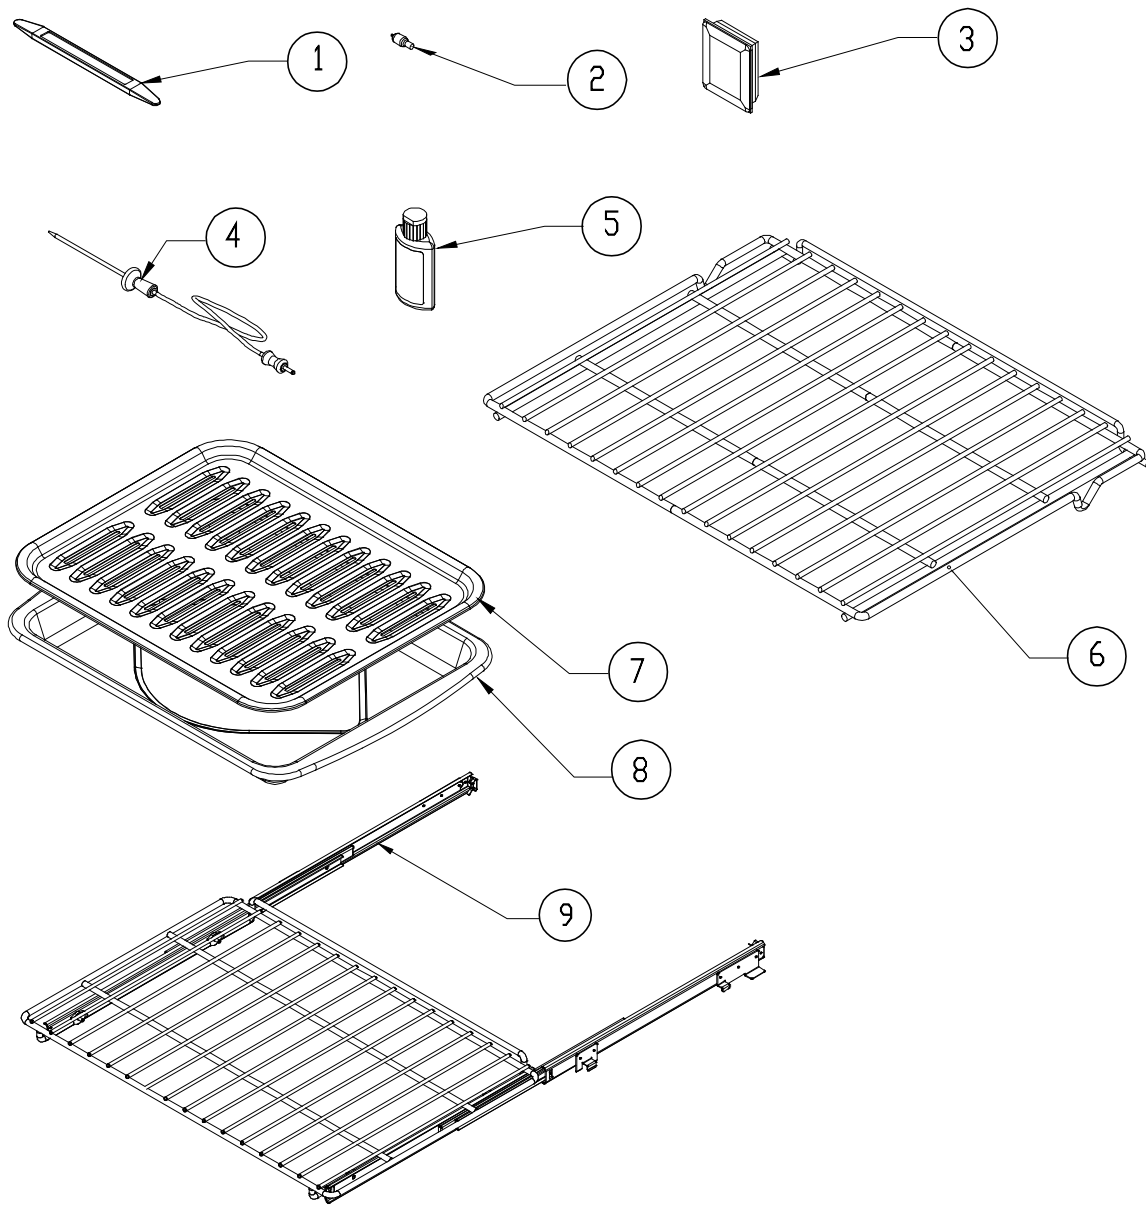

EOR/MOR27/30 Miscellaneous Parts

Item	Part# 27"	Part# 30"	Description
1	62974	62974	Pry Stick
2	100429	100429	Halogen Light Bulb, 20W
3	72751	72751	Assy, Halogen Light
4	72723	72723	Meat Probe
5	100852	100852	Stainless Steel Cleaning Cream
6	See table	See table	Oven Rack
7	82106	82106	Porcelain Grill
8	82107	82107	Porcelain Pan
9	ARGO27	ARGO30	GlideRack Oven Rack (dealer item only)

EOR/MOR Oven Rack Table		
Model	Convection #	Non-Convection #
EORS127	62137	N/A
EORS227	62137	62138
EORD227	62137	62138
EORS130	62139	N/A
EORS230	62139	62140
EORD230	62139	62140
MORS127	106016	N/A
MORS227	106016	106015
MORD227	106016	106015
MORS130	82230	N/A
MORS230	82230	82231
MORD230	82230	82231