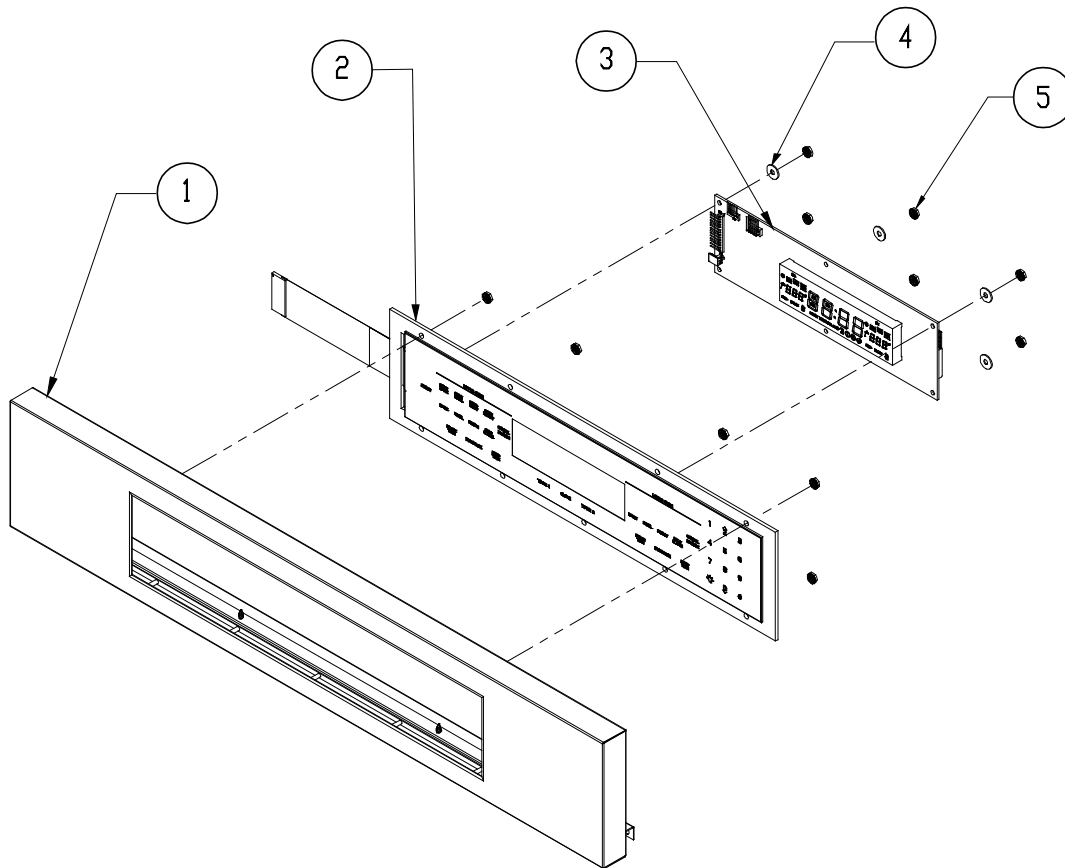

EOR/MOR Bezel Assembly

Item	EORS/ MORS127	EORD/ MORD227	EORS/ MORS227	EORS/ MORS130	EORD/ MORD230	EORS/ MORS230	Description
1	700972¹	700972¹	700972¹	700973¹	700973¹	700973¹	Assy, Bezel Trim Service, SS
	701215¹	701215¹	701215¹	701216¹	701216¹	701216¹	Assy, Bezel Trim Service, Black
2	701044-01²	701044-02²	701044-03²	701044-01²	701044-02²	701044-03²	Assy, Membrane Panel
3	701045-01³	701045-02³	701045-03³	701045-04³	701045-05³	701045-06³	Display Module, LED
4	83080	83080	83080	83080	83080	83080	Washer, Nylon
5	83308	83308	83308	83308	83308	83308	Keps Nut 6-32
-	83189	83189	83189	83189	83189	83189	Spacer (not shown)

¹Part number shown includes complete bezel assembly with ball studs installed.

²Part number shown includes membrane panel, 6 nylon washers, 6 spacers and 6 nuts.

³Part number shown includes LED display module, 6 nylon washers, 6 spacers and 6 nuts.