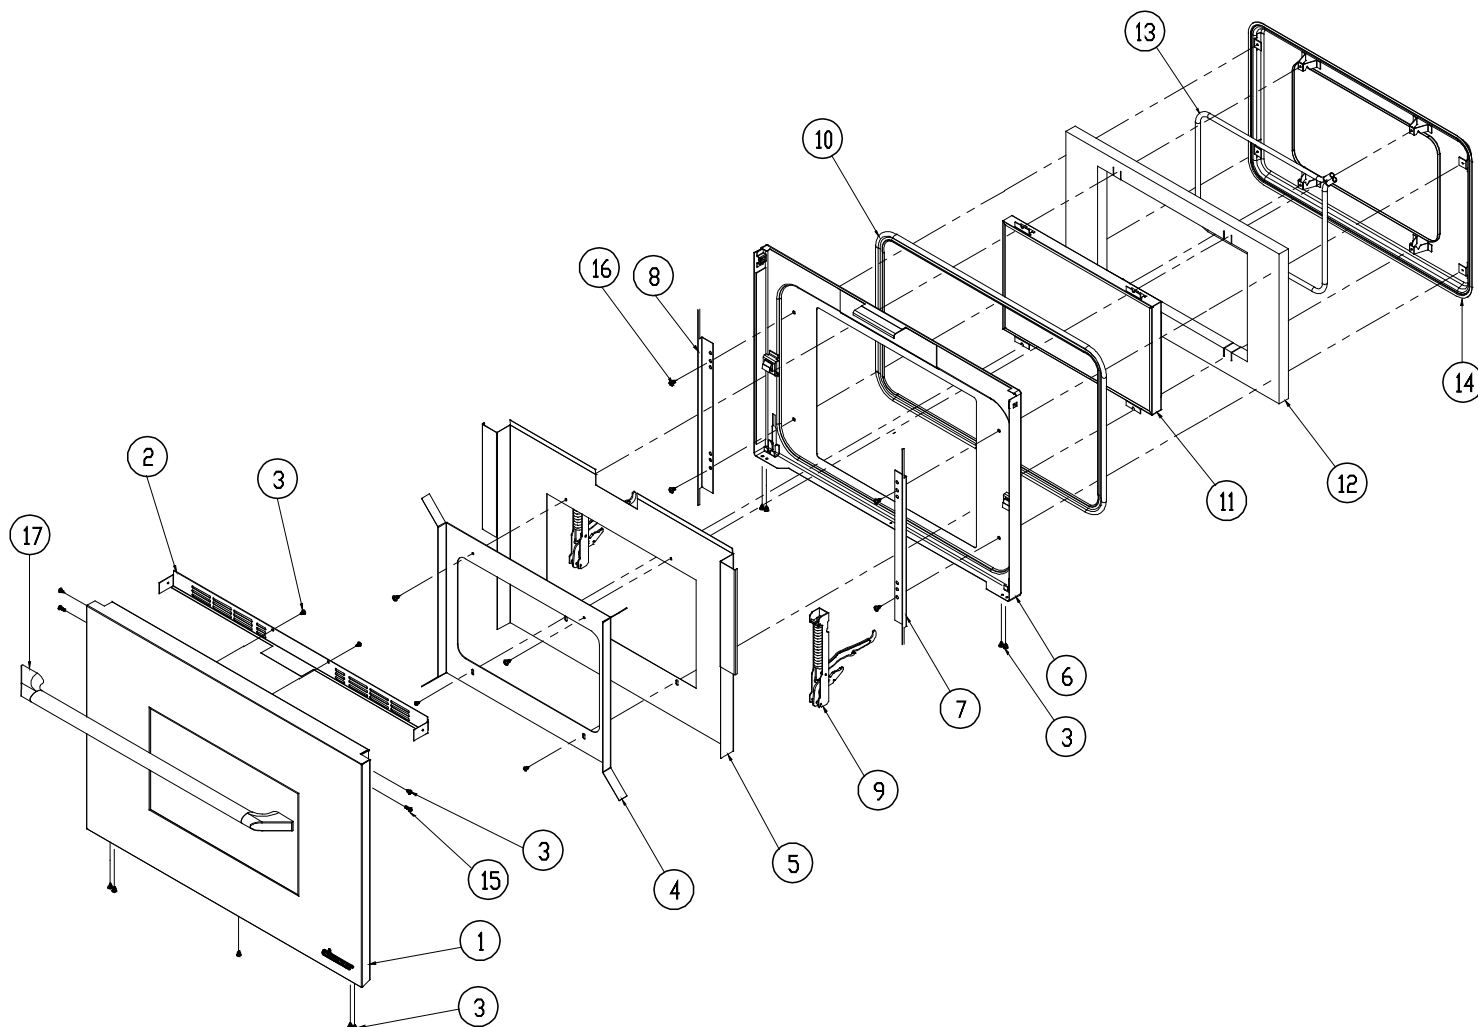

EOR30 Door Assembly, Stainless Steel

Item	Part #	Description
1	700951¹	Assy, Door Glass Frame w/Logo¹
2	102437B	Door Grill
3	83263³	Screw, Phil TRS, #8 x 3/8", Black
4	102436B	Window Heat Shield
5	102157	Heat Shield, 30"
6	700653BP²	Outer Liner
7	36618²	Side Shield, Right
8	36617²	Side Shield, Left
9	701035⁴	Hinge Kit, 30" ⁴
10	72020	Oven Door Gasket
11	72148	Window Pack
12	80207	Door Insulation
13	100073	Window Pack Gasket

Item	Part #	Description
14	27728BP	Assy, Inner Liner, 30" Door
15	83336³	Screw, Phil Binding
16	83499³	Screw, #10 x 1/2", Phil Black
17	13659-001	Assy, Door Handle, 30" SCH
	13659-005	Assy, Door Handle, 30" SBR
	13659-007	Assy. Door Handle, 30" SCP
	13659-009	Assy, Door Handle, 30" SBC
-	83618	Door Bumper (not shown)
¹Part # 700951 includes door front with outer glass, Dacor logo and rubber bumpers installed. Also include 2 door handle washers.		
²Kit # 701037 includes items 6, 7 and 8.		
³Screw kit # 701036 includes the following screws: two 10-32 x .625, four #8 x 5/8, nine #8 x 3/8, two 8-32 x 1/2 and eight #10 x 1/2.		
⁴Hinge kit # 701035 includes 2 hinges.