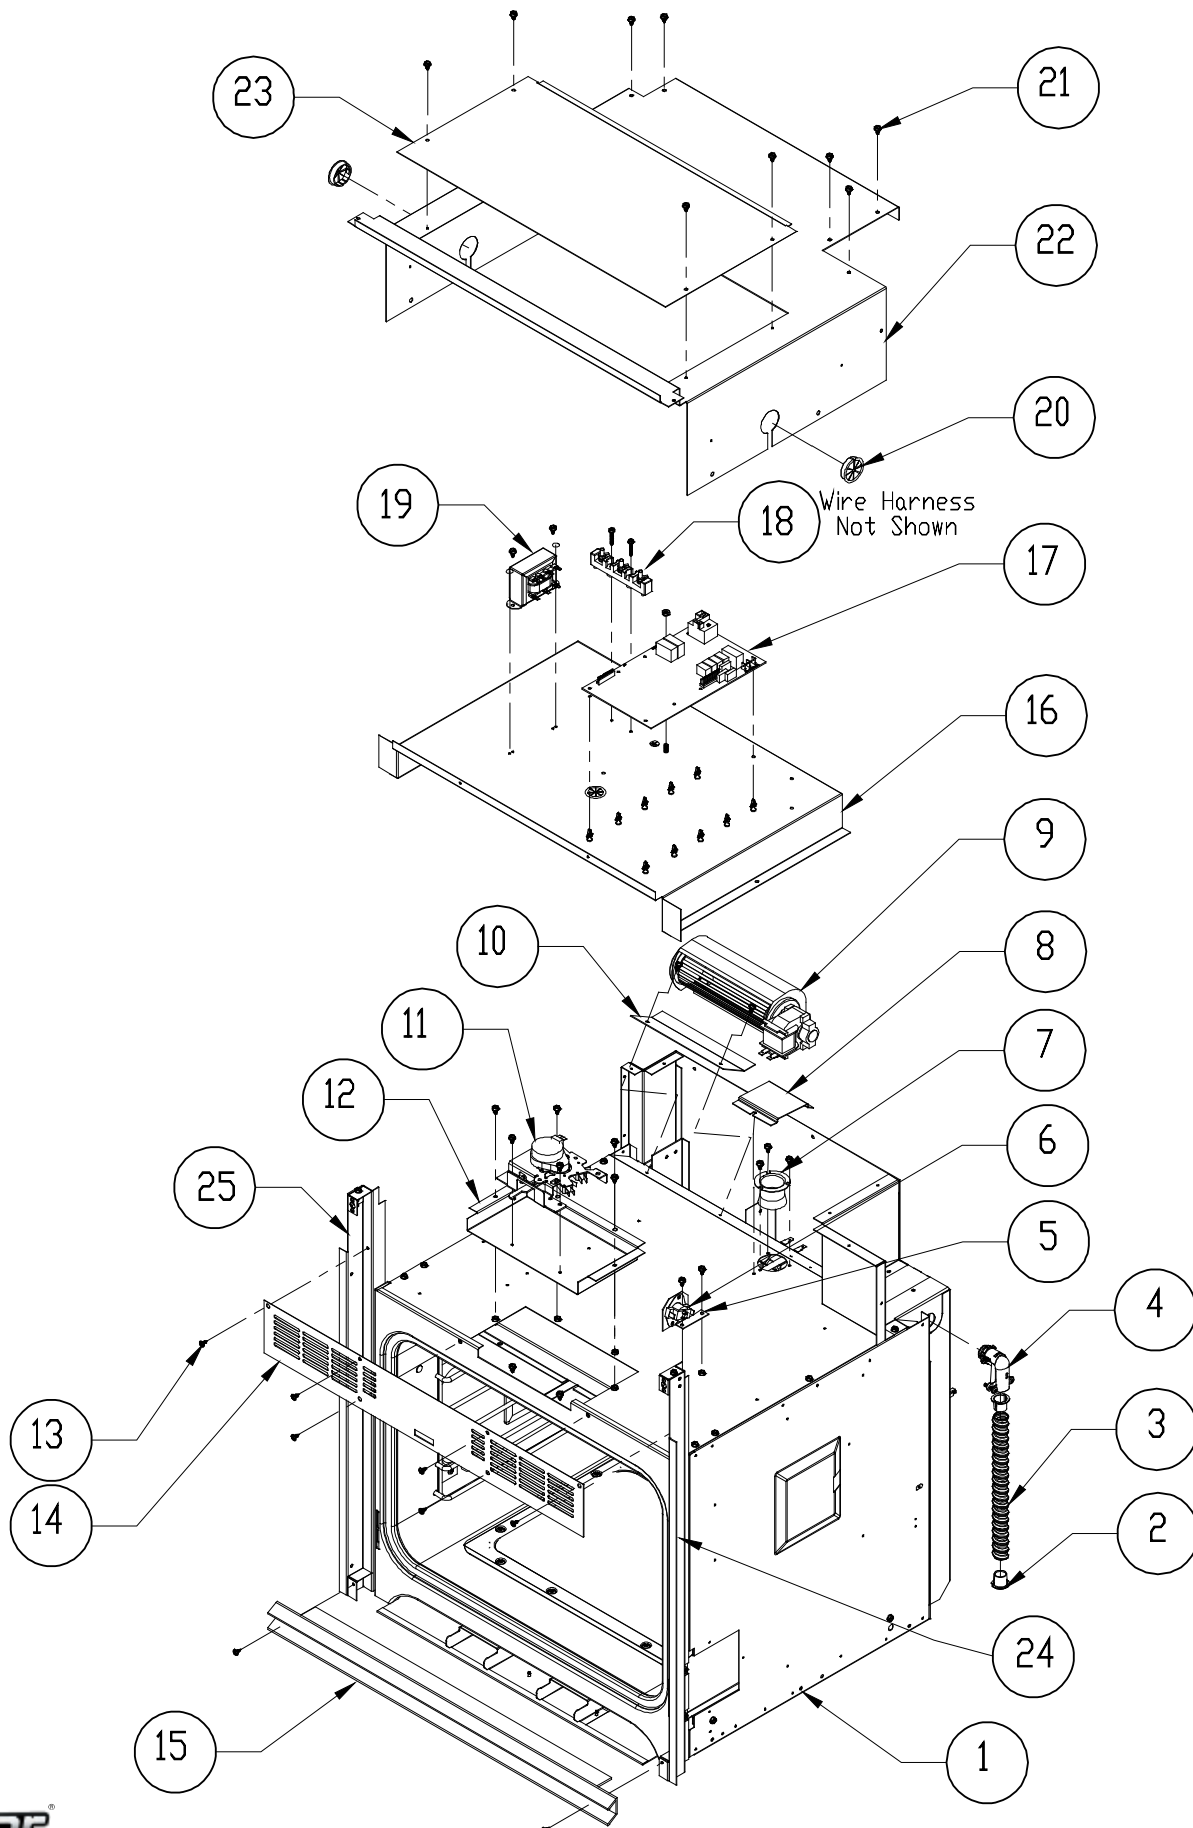

EOR/MOR27/30 Single Oven Assembly

EOR/MOR27/30 Single Oven Assembly

Item	Part # 27"	Part # 30"	Description
1	700620-01¹	700619-01¹	Assy, Oven Case (complete)¹
2	83133	83133	Bushing, 1/2" Red
3	26420	26420	Conduit, 1/2" Flex
4	82195	82195	1/2" 90⁰ Squeeze Connector
5	36276	36276	Bracket, High Limit Switch
6	62775	62775	High Limit Switch
7	100682	100682	Top Smoke Eliminator
8	100484	100484	Duct, Smoke Eliminator
9	82986	82986	Cooling Fan
10	102387	102387	Duct Spacer, Fan
11	100090	100090	Latch
12	100292	100292	Latch Plate
13	83263	83263	Screw, Phil Wafer, #8 x 3/8", Black
14	36830B	36829B	Intake Grill
15	82990S	82229S	Exhaust Grill
16	700914	102381	Sub-chassis
17	102377	102377	Relay Board
18	700725	700725	Wire Harness (not shown)
19	62808	62808	Transformer
20	92191-03	92191-03	Bushing Split, 1.375
21	83023	83023	Screw, Slot HWH, #10 x 3/8"
22	103489	102382	Top Cover
23	36318	36318	Service Panel, Top Cover
24	27664B	27664B	Trim, Post, Right, Single
25	27665B	27665B	Trim, Post, Left, Single
¹With manager's approval only.