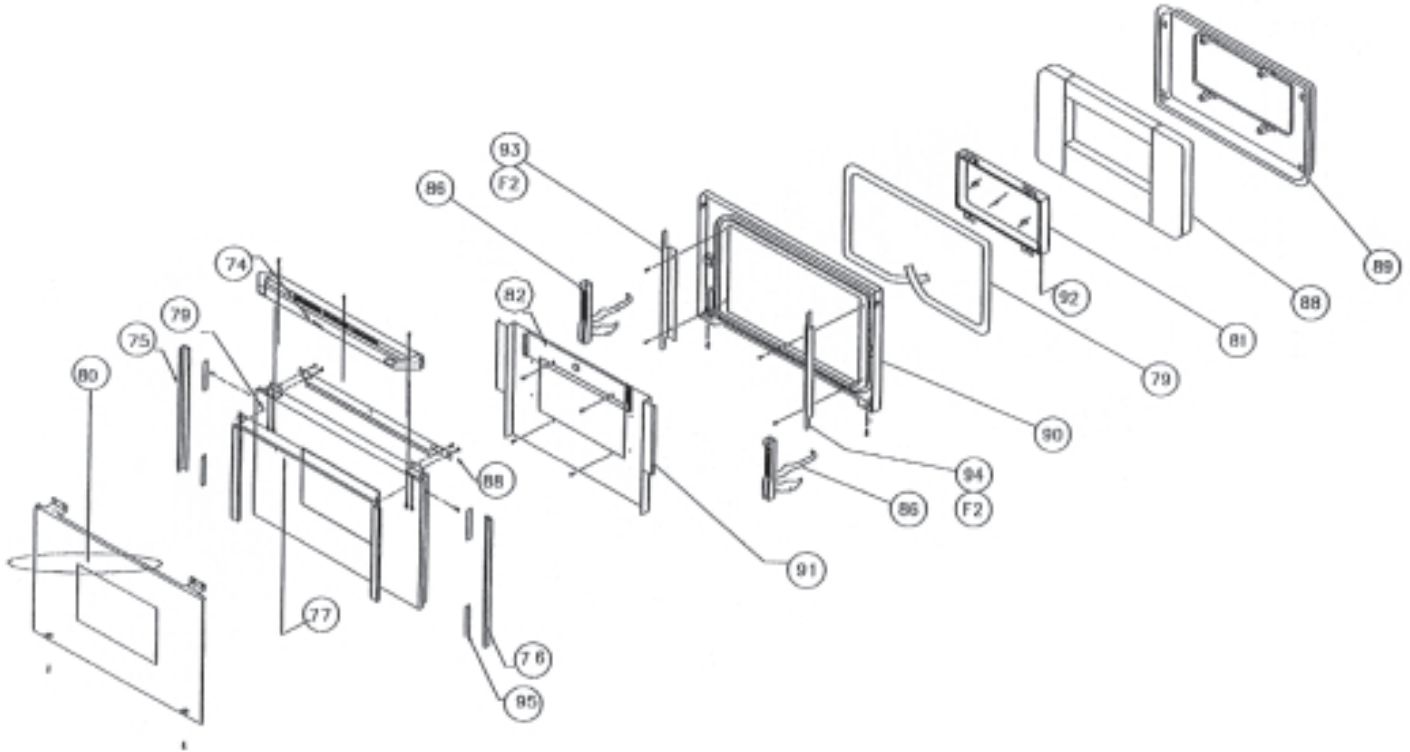

ECPS / ECPD - Door Assembly

Part no longer available? Contact Dacor: (800) 793-0093 ex. 3814