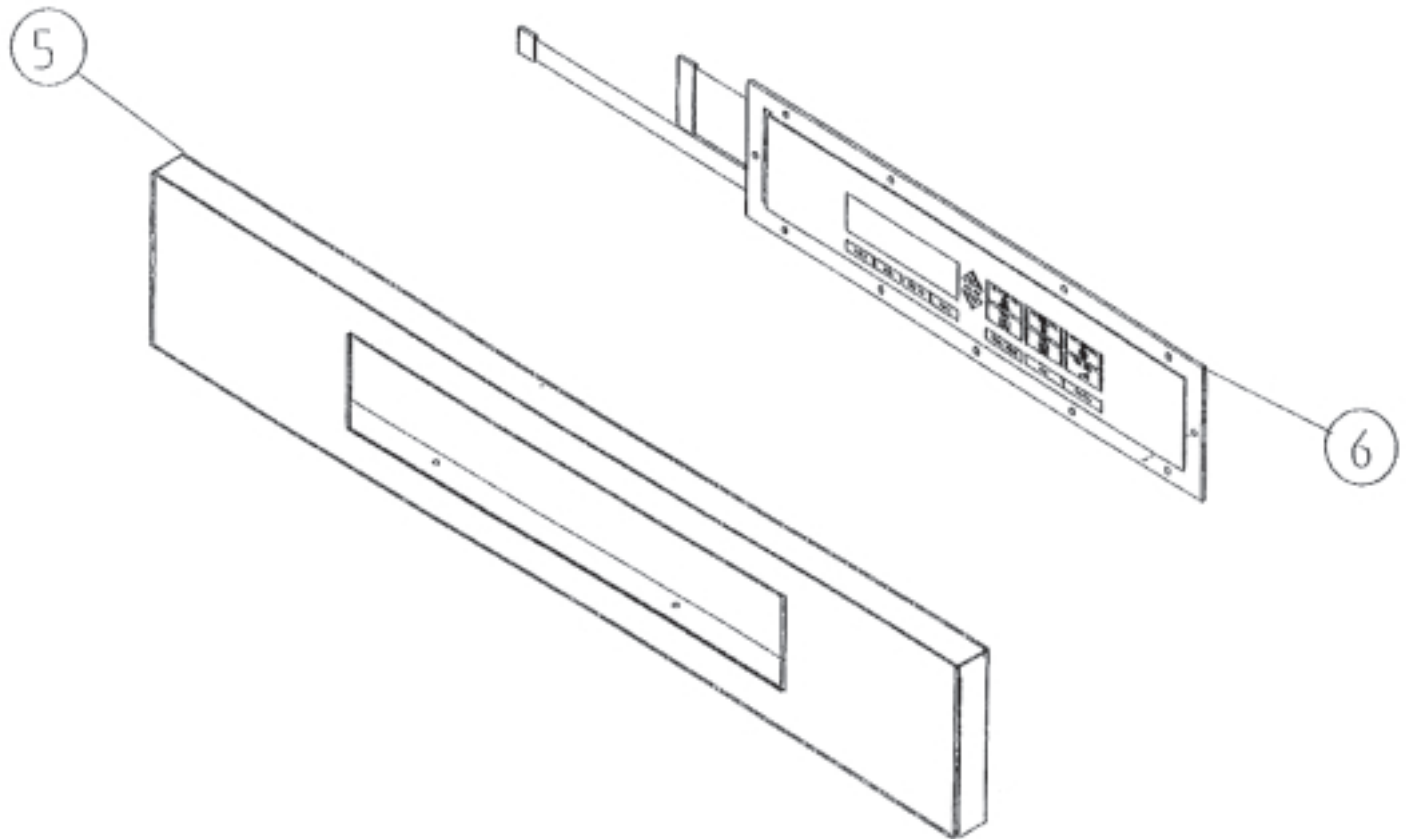

Bezel/Membrane	Door Assembly	Single Oven
Non-Convection Cell	Convection Cell	Double Oven
Parts Key		

Revised 02-27-2012

ECPS/ECPD - Bezel and Membrane

Ref#	Description	Part Numbers 27"			Part Numbers 30"		
		ECPS 127	ECPS 227	ECPD 227	ECPS 130	ECPS 230	ECPD230
5	Bezel Assembly (No Membrane)	86324 B/R/S	86324 B/R/S	86324 B/R/S	86328 B/R/S	86328 B/R/S	86328 B/R/S
*	Membrane, (Touchpad w/Logo - Black)	62038B	62207B	62208B	62038B	62207B	62208B
*	Membrane, (Touchpad w/Logo - Arctic)	62211R	62206R	62216R	62211R	62206R	62216R