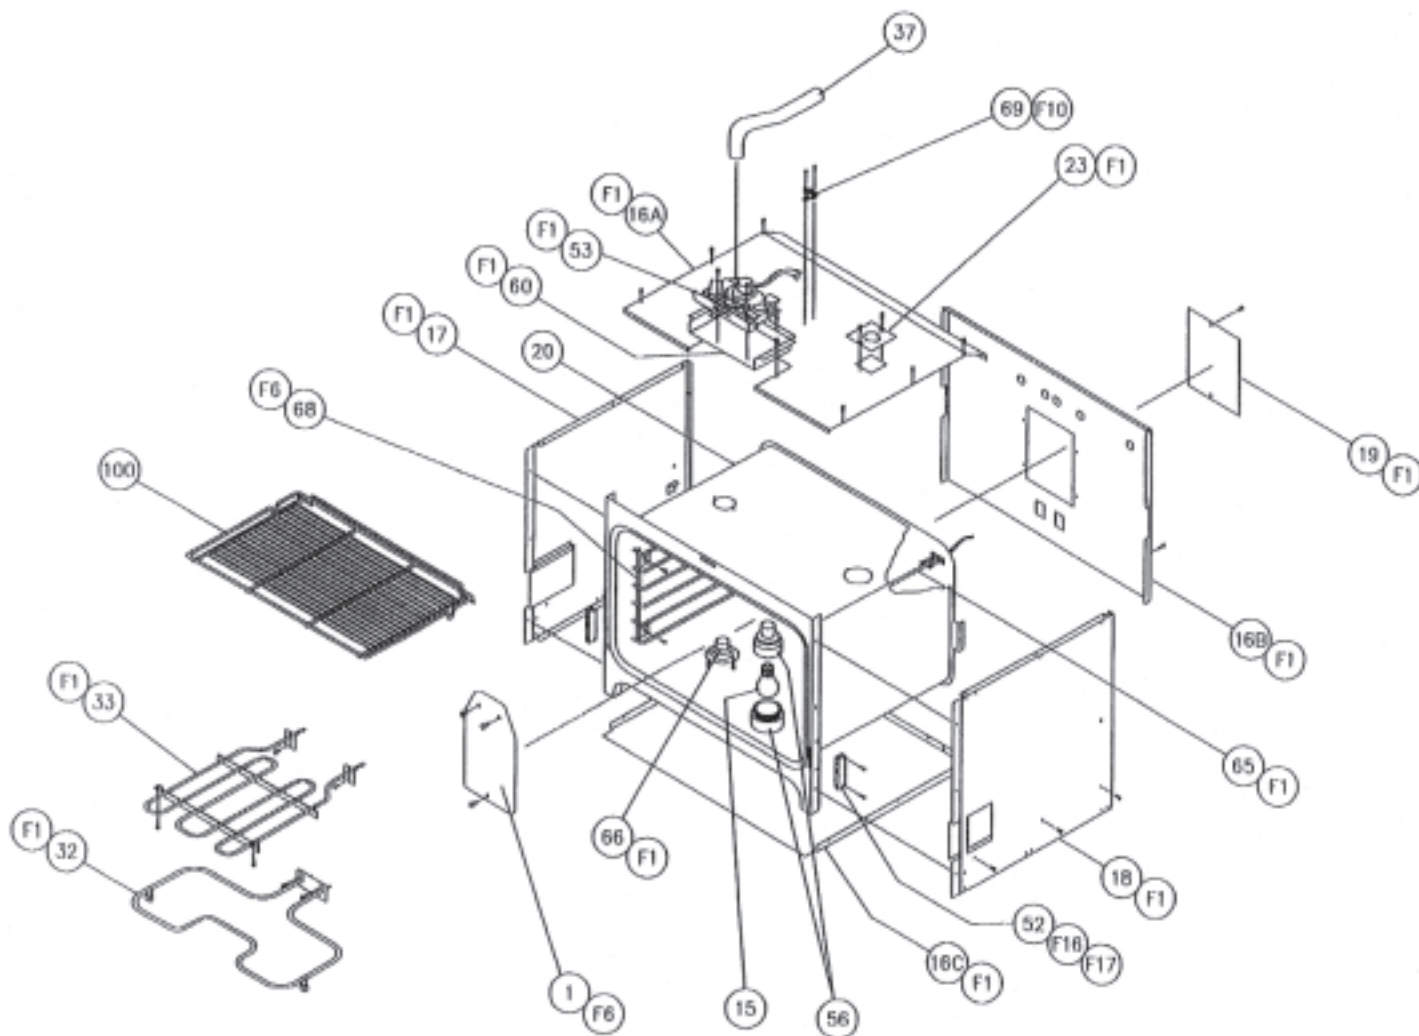

ECPS / ECPD - Convection Oven Cell

Part no longer available? Contact Dacor: (800) 793-0093 ex. 3814