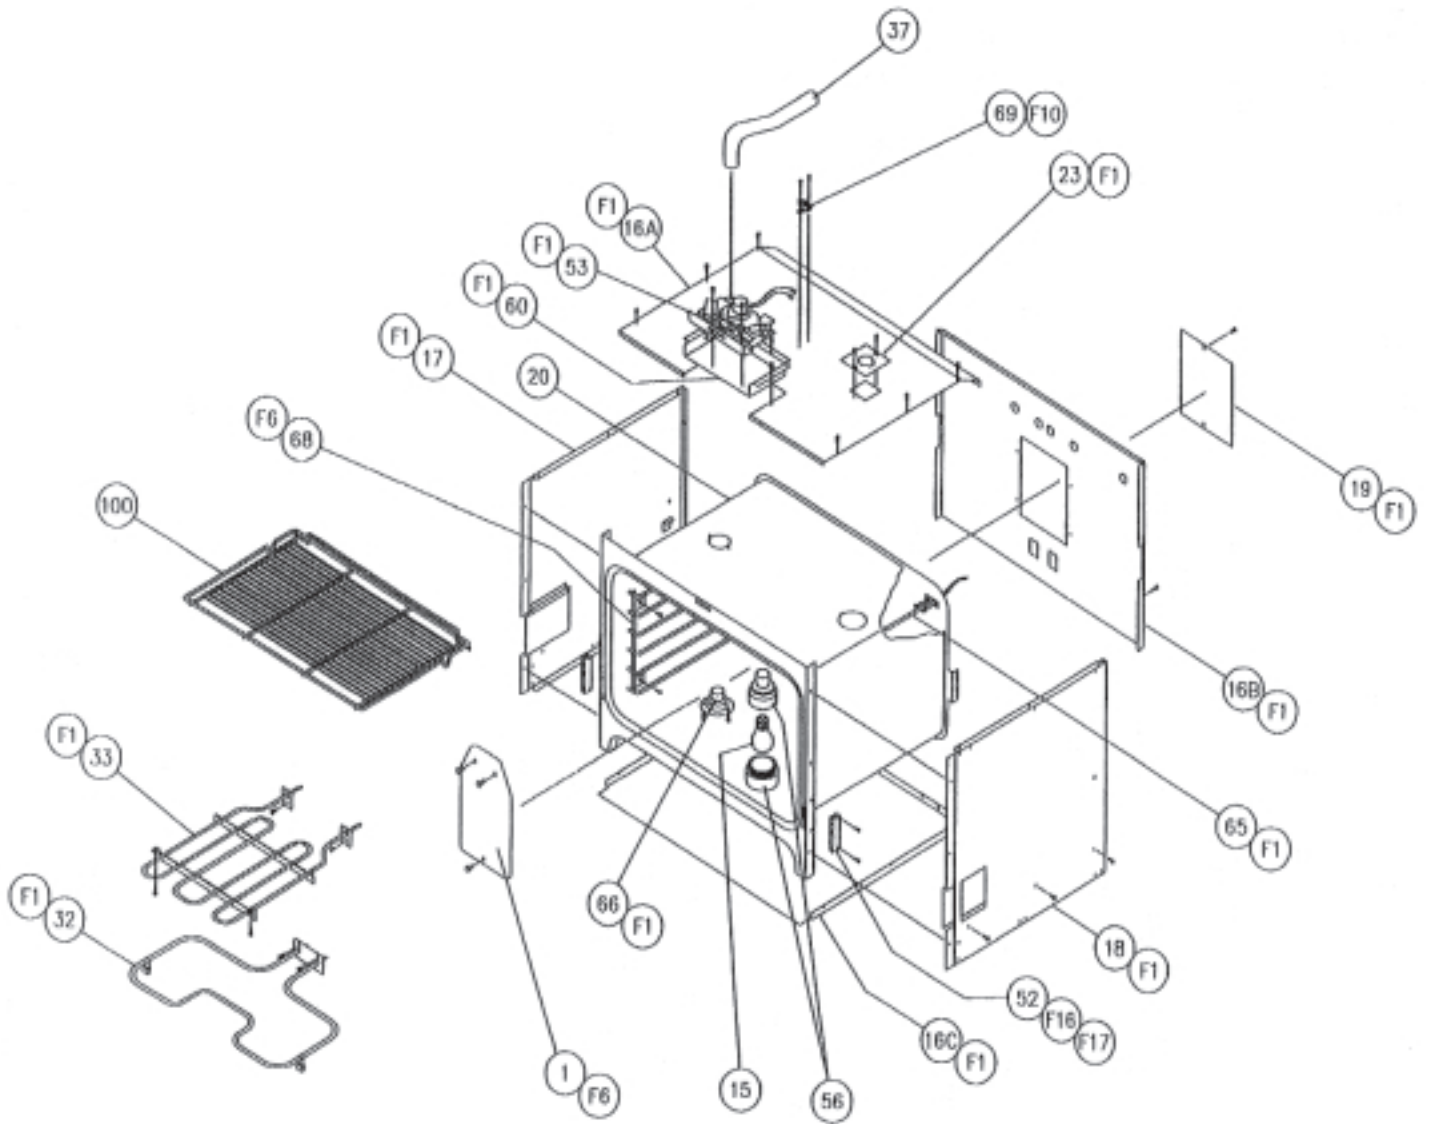

ECPS/ECPD - Non-Convection Oven Cell

Part no longer available? Contact Dacor: (800) 793-0093 ex. 3814