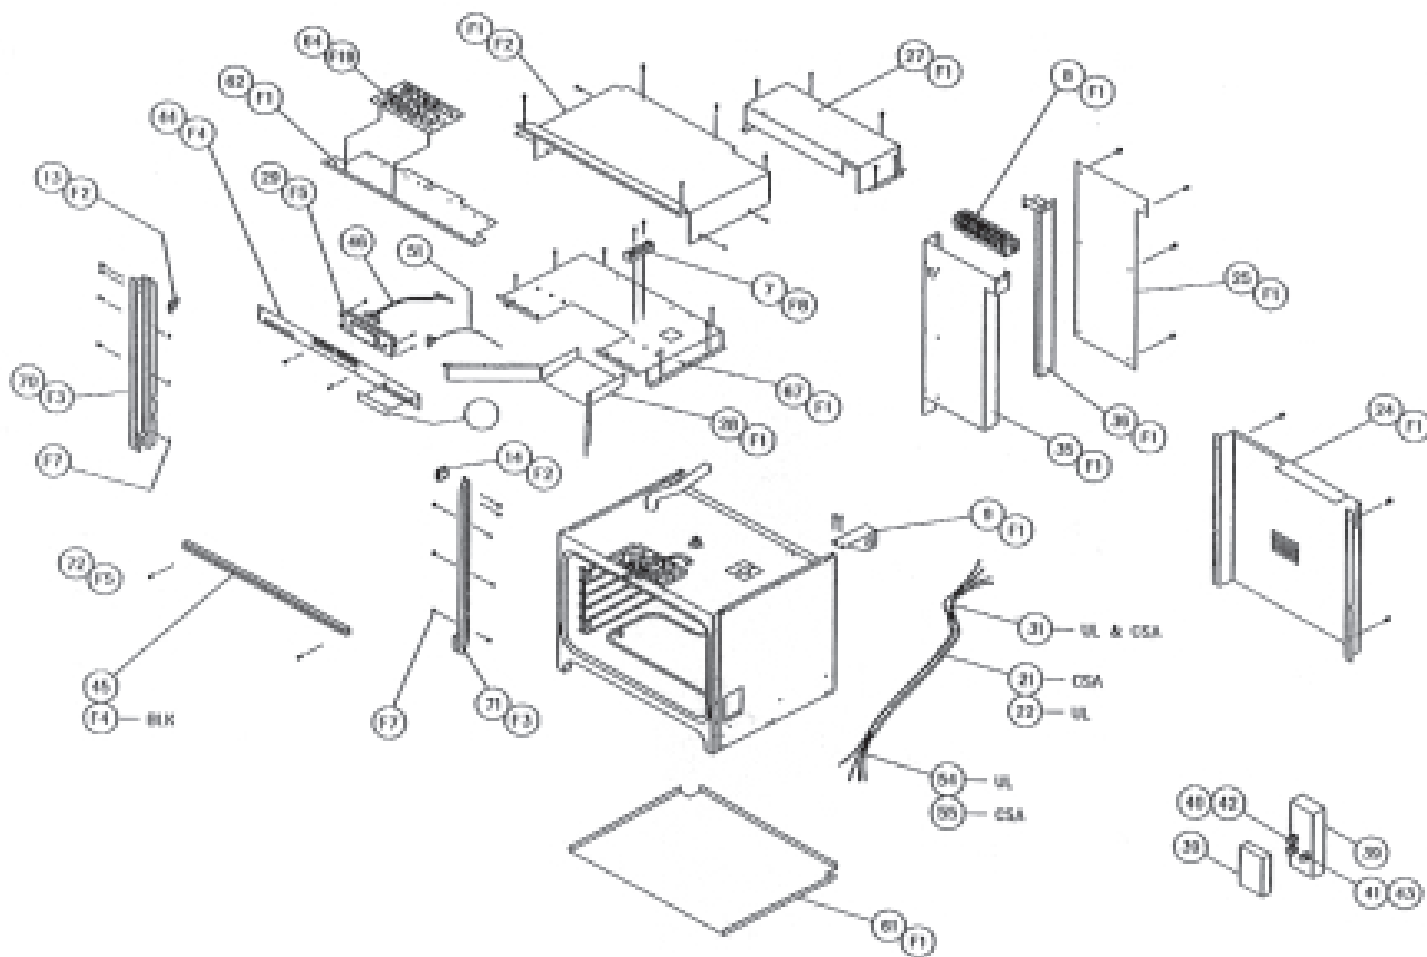

Bezel/Membrane	Door Assembly	Single Oven
Non-Convection Cell	Convection Cell	Double Oven
Parts Key		

Revised 02-27-2012

ECPS/ECPD - Bezel and Membrane

Ref#	Description	Part Numbers 27"			Part Numbers 30"		
		ECPS 127	ECPS 227	ECPD 227	ECPS 130	ECPS 230	ECPD230
5	Bezel Assembly (No Membrane)	86324 B/R/S	86324 B/R/S	86324 B/R/S	86328 B/R/S	86328 B/R/S	86328 B/R/S
*	Membrane, (Touchpad w/Logo - Black)	62038B	62207B	62208B	62038B	62207B	62208B
*	Membrane, (Touchpad w/Logo - Arctic)	62211R	62206R	62216R	62211R	62206R	62216R

Part no longer available? Contact Dacor: (800) 793-0093 ex. 3814

ECPS / ECPD - Door Assembly

Part no longer available? Contact Dacor: (800) 793-0093 ex. 3814

ECPS - Single Oven Top Assembly

Part no longer available? Contact Dacor: (800) 793-0093 ex. 3814