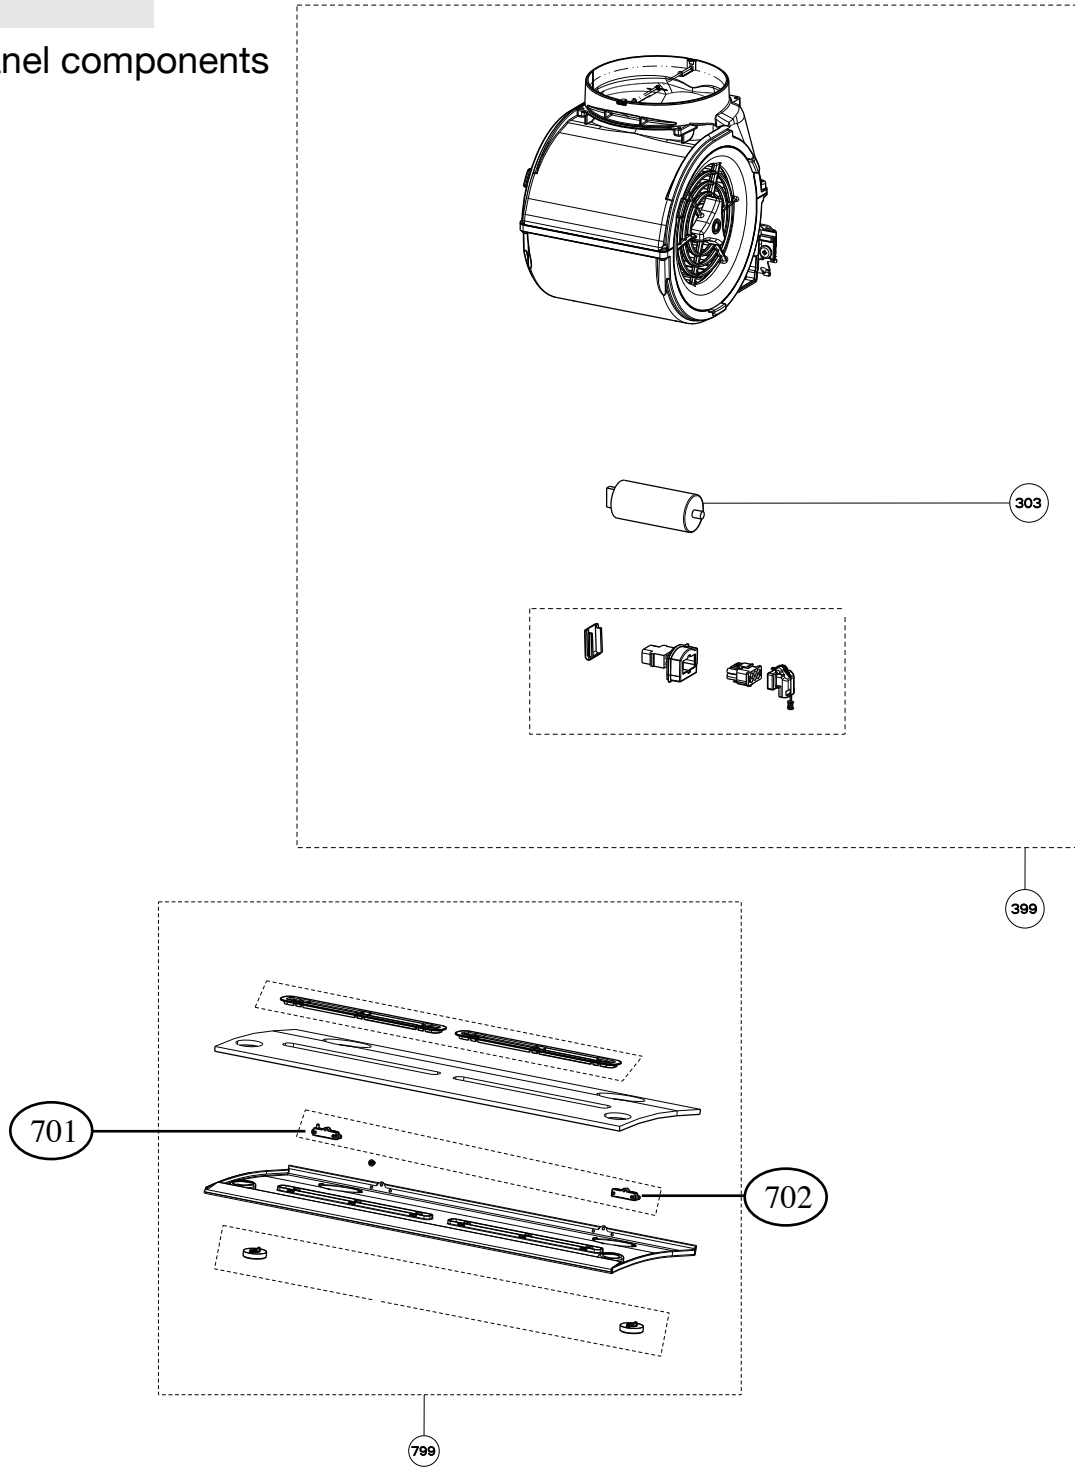

## body / switch components

	Model Number	VELV30SS / 630006508	VELV36SS / 630006509	
1	Control Board	133.0056.059	133.0056.059	1
2	Transformer	133.0052.516	133.0052.516	1
3	Grease Filters	133.0056.290	133.0056.291	30 = 2, 36 = 3
4	Halogen Lamp Kit	133.0052.793	133.0052.793	2
4	Halogen Lamp (bulb only)	133.0000.001	133.0000.001	2
5	Hinge Clips Kit	133.0078.993	133.0078.993	1
101	Switchboard Kit	133.0018.523	133.0018.523	1
107	Cable connector	133.0016.846	133.0016.846	1

## motor / panel components

	Model Number	VELV30SS / 630006508	VELV36SS / 630006509	
Key	Description	30	36	Qty Req.
303	Capacitor	133.0056.183	133.0056.183	1
399	Motor Group	133.0056.182	133.0056.182	1
701	Hinge Pin Left	133.0017.597	133.0017.597	1
702	Hinge Pin Right	133.0057.285	133.0057.285	1
799	Silent Kit Panel	133.0056.376	133.0056.377	1

## visor components

	Model Number	VELV30SS / 630006508	VELV36SS / 630006509	
Key	Description	30	36	Qty Req.
801	Slider Guide Kit (2 in kit)	133.0056.501	133.0056.501	1
802	Microswitch Box	133.0017.651	133.0017.651	1
803	Microswitch	133.0036.581	133.0036.581	1
807	Glass slide out panel kit	133.0056.462	133.0056.463	1