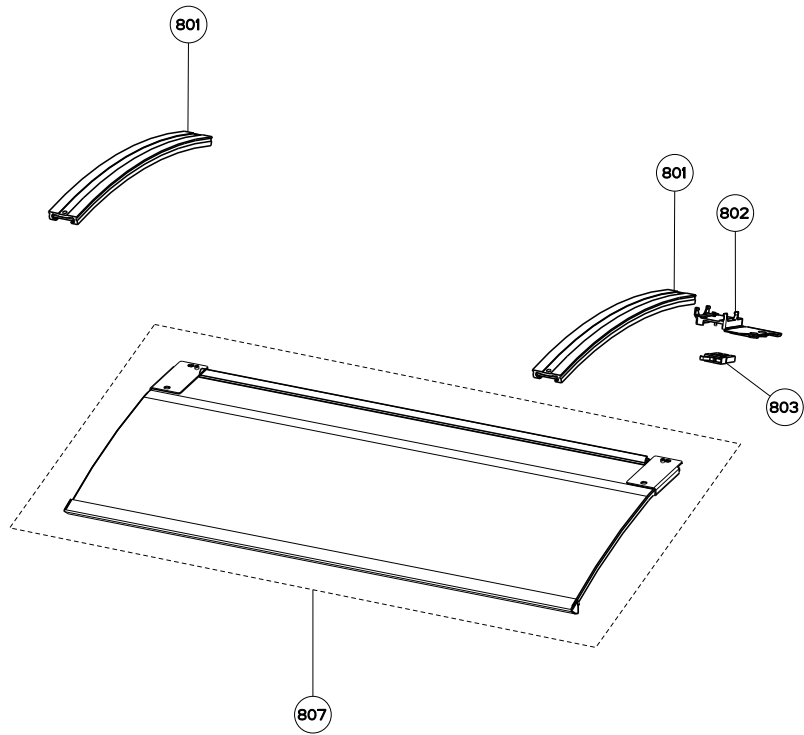

VELVET

visor components

	Model Number	VELV30SS / 630006508	VELV36SS / 630006509	
Key	Description	30	36	Qty Req.
801	Slider Guide Kit (2 in kit)	133.0056.501	133.0056.501	1
802	Microswitch Box	133.0017.651	133.0017.651	1
803	Microswitch	133.0036.581	133.0036.581	1
807	Glass slide out panel kit	133.0056.462	133.0056.463	1