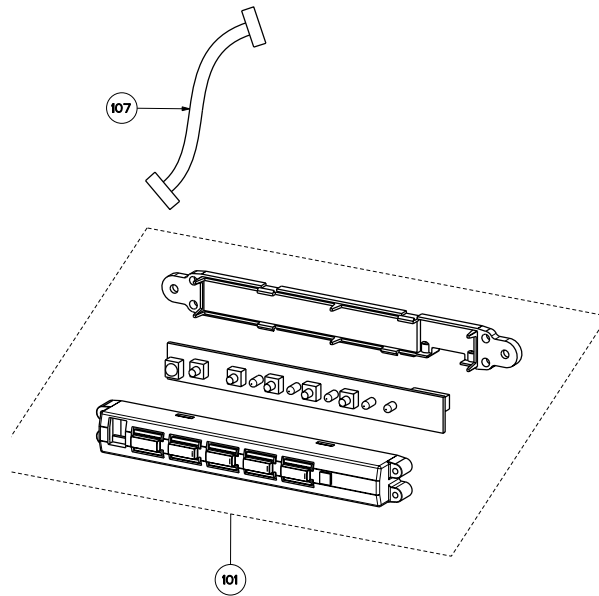

## body / switch components

	Model Number	VELV30SS / 630006508	VELV36SS / 630006509	
1	Control Board	133.0056.059	133.0056.059	1
2	Transformer	133.0052.516	133.0052.516	1
3	Grease Filters	133.0056.290	133.0056.291	30 = 2, 36 = 3
4	Halogen Lamp Kit	133.0052.793	133.0052.793	2
4	Halogen Lamp (bulb only)	133.0000.001	133.0000.001	2
5	Hinge Clips Kit	133.0078.993	133.0078.993	1
101	Switchboard Kit	133.0018.523	133.0018.523	1
107	Cable connector	133.0016.846	133.0016.846	1

## motor / panel components

	Model Number	VELV30SS / 630006508	VELV36SS / 630006509	
Key	Description	30	36	Qty Req.
303	Capacitor	133.0056.183	133.0056.183	1
399	Motor Group	133.0056.182	133.0056.182	1
701	Hinge Pin Left	133.0017.597	133.0017.597	1
702	Hinge Pin Right	133.0057.285	133.0057.285	1
799	Silent Kit Panel	133.0056.376	133.0056.377	1

## visor components

	Model Number	VELV30SS / 630006508	VELV36SS / 630006509	
Key	Description	30	36	Qty Req.
801	Slider Guide Kit (2 in kit)	133.0056.501	133.0056.501	1
802	Microswitch Box	133.0017.651	133.0017.651	1
803	Microswitch	133.0036.581	133.0036.581	1
807	Glass slide out panel kit	133.0056.462	133.0056.463	1