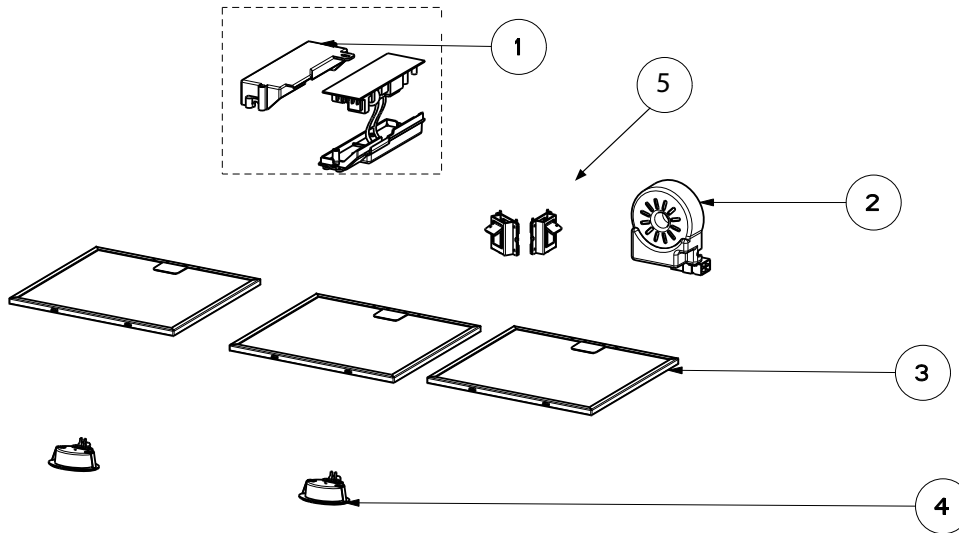

## body / switch components

	Model Number	VELV30SS / 630006508	VELV36SS / 630006509	
1	Control Board	133.0056.059	133.0056.059	1
2	Transformer	133.0052.516	133.0052.516	1
3	Grease Filters	133.0056.290	133.0056.291	30 = 2, 36 = 3
4	Halogen Lamp Kit	133.0052.793	133.0052.793	2
4	Halogen Lamp (bulb only)	133.0000.001	133.0000.001	2
5	Hinge Clips Kit	133.0078.993	133.0078.993	1
101	Switchboard Kit	133.0018.523	133.0018.523	1
107	Cable connector	133.0016.846	133.0016.846	1

## motor / panel components

	Model Number	VELV30SS / 630006508	VELV36SS / 630006509	
Key	Description	30	36	Qty Req.
303	Capacitor	133.0056.183	133.0056.183	1
399	Motor Group	133.0056.182	133.0056.182	1
701	Hinge Pin Left	133.0017.597	133.0017.597	1
702	Hinge Pin Right	133.0057.285	133.0057.285	1
799	Silent Kit Panel	133.0056.376	133.0056.377	1